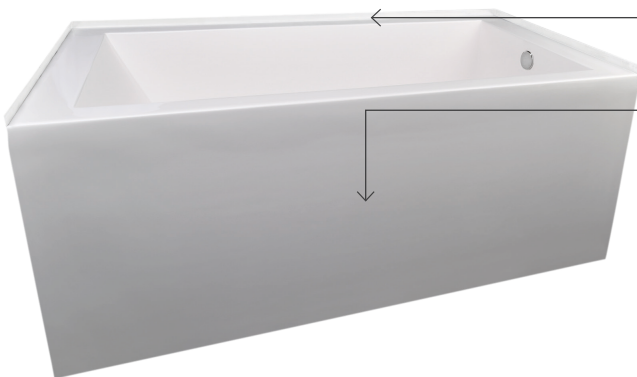

3-Sided Integral Tile Flange

Standard inclusion, allows for easier water proof installation.

Seamless Integral Skirt

Standard inclusion, gives the tub clean one-piece look, while remaining strong and part of the tub itself.

Drain included

Ability to add thermal air, whirlpool, or combo systems

All include HydrOzone at no additional charge.