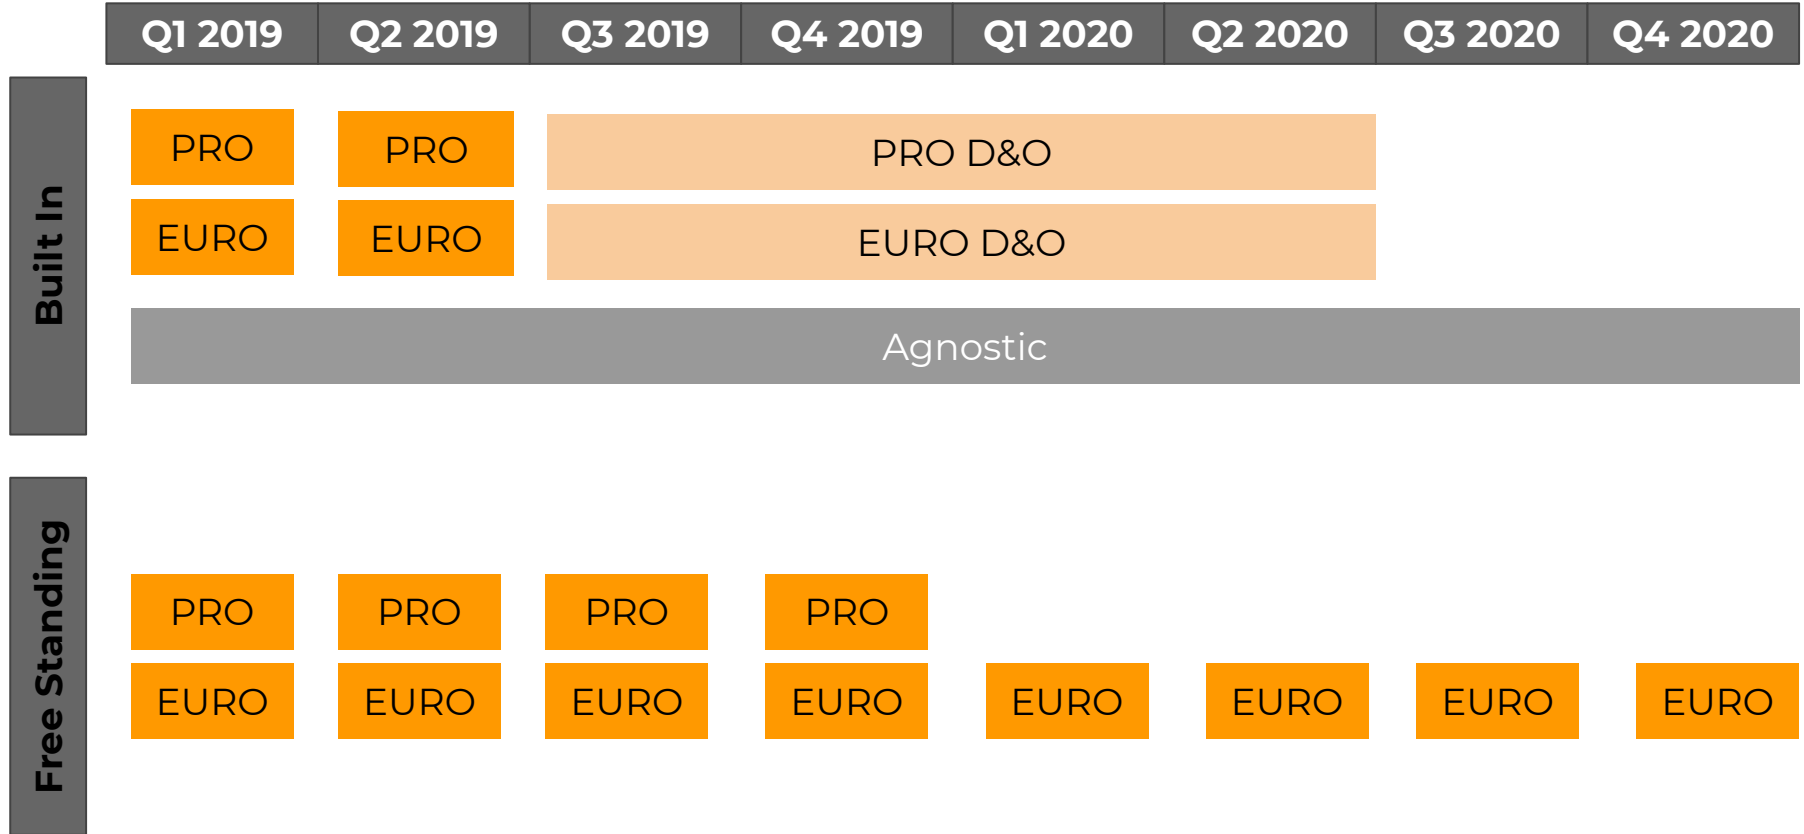

# Pro & Euro Freestanding Transition