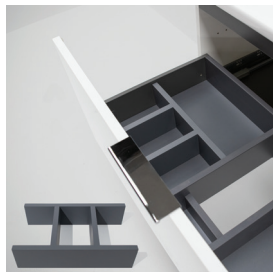

— OPTIONAL UPGRADES —

U SHAPED TRAY

UTRAY 24/30/36

A U shaped pullout that can be installed over the main drawer. For vessel sink and non-sink applications.

\$300

SLIDING DIVIDER

SD 24/30/36

Sliding drawer divider designed to fit on one side of the split drawer.