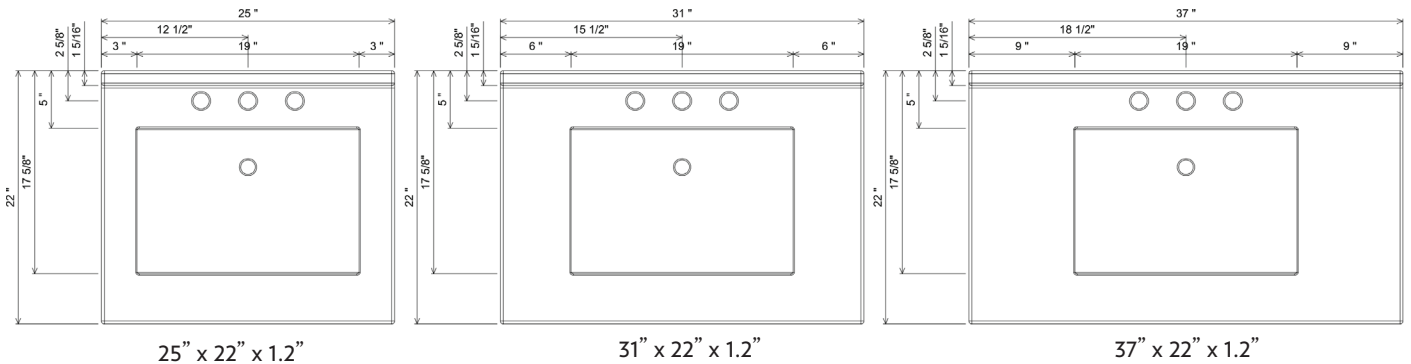

— OPTIONAL UPGRADES —