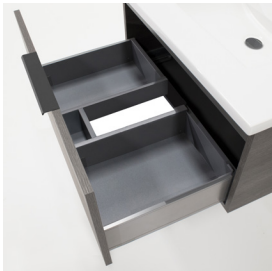

SINGLE SPLIT DRAWER

Split for plumbing, the single drawer is functional and provides ample storage space.