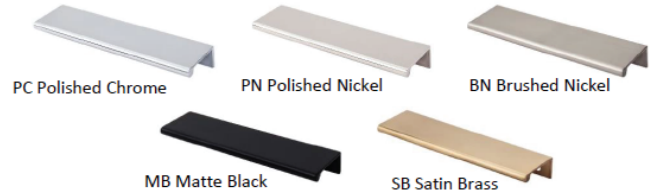

— CABINET FINISHES —

C60 ASHLIN

This wood-like textured surface has a warm and rich dark grey coloring.

C61 BARLEY

This wood-like textured surface has a clean and soft tan coloring.

C21 WHITE ACRYLIC

This mirror-like, high gloss surface gives the cabinet a radiant look.

— TAB PULL HARDWARE —

Our tab pull hardware is included and available in 5 finishes. Each drawer is predrilled but the hardware comes unattached. The predrilled holes come plugged in case you wish to use other hardware.