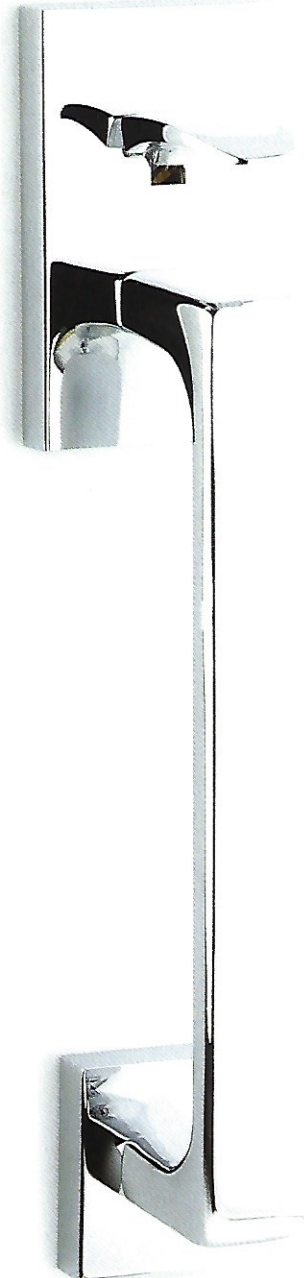

**EMPowered™ Motorized
Touchscreen Keypad Lock**

Coming Soon!

4 dble A