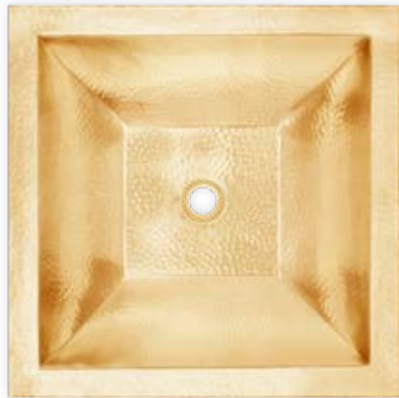

BLD113 Coco Square Hammered

Available Finishes:

SS - Satin Stainless Steel
PS - Polished Stainless Steel
UB - Satin Unlacquered Brass
PB - Polished Unlacquered Brass

Shown in UB (Satin Unlacquered Brass)

Drain sold separately