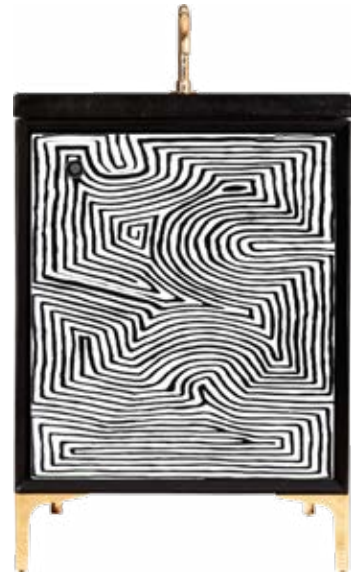

PB - Polished Brass

SB - Satin Brass

Divergence

HAND APPLIED GOLD TONED METAL LEAF

Door Detail

Vanity Detail

Side of Vanity

**VAN24B-003**