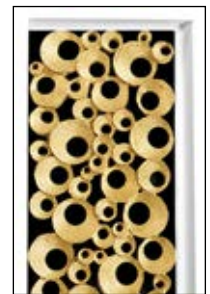

Frame with Coral

DECORATIVE METAL GRATE

Door Detail