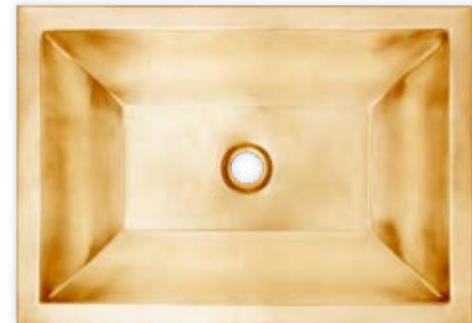

BLD106 Coco Smooth

Available Finishes:
SS Satin Stainless Steel
PS Polished Stainless Steel
UB Satin Unlacquered Brass
PB Polished Unlacquered Brass

Shown in UB (Satin Unlacquered Brass)

Drain sold separately