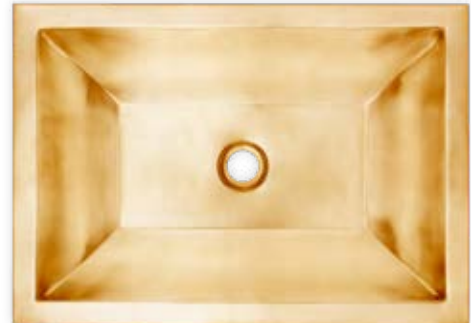

BLD106 Coco Smooth

Available Finishes:
SS Satin Stainless Steel
PS Polished Stainless Steel
UB Satin Unlacquered Brass
PB Polished Unlacquered Brass

Shown in UB (Satin Unlacquered Brass)

Drain sold separately