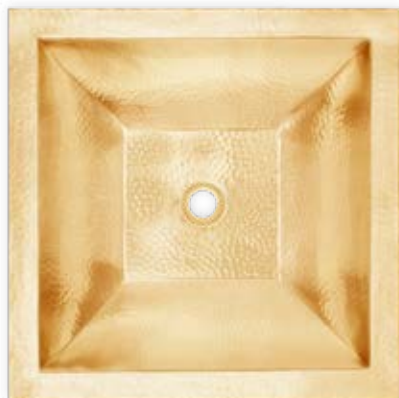

BLD113 Coco Square Hammered

Available Finishes:

SS - Satin Stainless Steel
PS - Polished Stainless Steel
UB - Satin Unlacquered Brass
PB - Polished Unlacquered Brass

Shown in UB (Satin Unlacquered Brass)

Drain sold separately