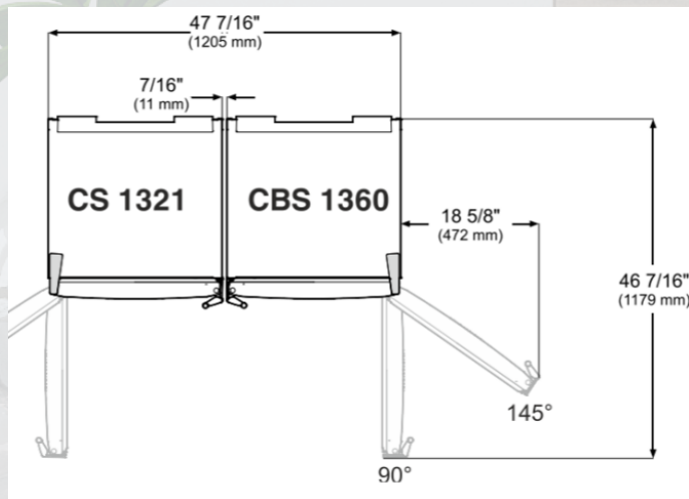

SBS CS 1321 & CBS 1360

Energy Star:	certified
Energy consumption p. a.:	860 kWh
Energy Supply:	115V / 60Hz / 5A
Total capacity:	24.7 cu ft (701 L)
Refrigerator:	18.1 cu ft (513 L)
Freezer:	6.6 cu ft (188 L)
Climate Rating:	SN-T

- Automatic refrigerator defrosting
- Automatic freezer compartment defrosting
- SmartSteel doors
- Automatic IceMaker
- BioFresh drawers with adjustable humidity

Shown with optional grill part # 9900-368-00. $279