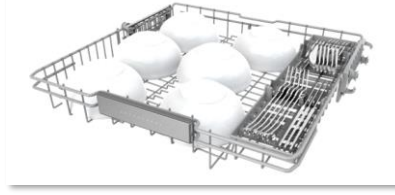

Expandable wings on both sides easily lower to provide extra height

MyWay™ RACK

Offers more room for more kinds of items, like cereal bowls.

FlexSpace Tines

Every other tine folds on bottom FlexSpace Plus (all tines fold also)

EasyGlide™ Rack

Smooth-rolling ball bearing wheels

InfoLight

Projects red light on floor

TimeLight

Shines the amount of time remaining on floor.

PureDry™

Delivering dry, sanitized dishes