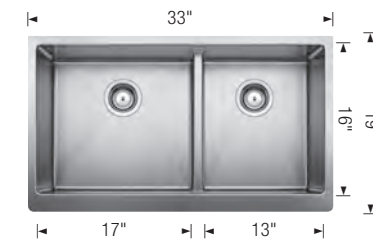

NEW IKON 27" APRON SINGLE BOWL	Sink Specifications	Model No.	List Price	Optional Accessories	List Price
	Apron Front Outside Cabinet: 30" Bowl Depth: 9-1/4" Front Apron Depth: 10" Rim Thickness: 1-1/2" Cutout Size: Custom installation. Use sink as template. Actual Ship Weight: 49 lbs - Note: Cannot be shipped UPS	402311 Anthracite	\$1195	227527 Grid	\$162
		402316 Biscotti	\$1195	233530 Floating Grid	\$134
		402317 Biscuit	\$1195	235010 Floating Cutting Board	\$205
		402312 Café Brown	\$1195		
		402315 Cinder	\$1195		
		402319 Concrete Gray*	\$1195		
		402314 Metallic Gray	\$1195		
		402318 Truffle	\$1195		
		402313 White	\$1195		

Model No.
524223

List Price
\$3895

Optional Accessories
221018 Grid \$169

PRECISION 16" R0 APRON SUPER SINGLE

Sink Specifications

Undermount
Outside Cabinet*: 36"
Bowl Depth: 10"
Cutout Size: Custom installation. Use sink as template.
Actual Ship Weight: 30 lbs

Model No.
513439

List Price
\$3095

Optional Accessories
221018 Grid \$169

*Please make sure there is an adequate countertop width to accommodate sink width (14")

BLANCO® FARMHOUSE SINKS

NEW

QUATRUS R15 APRON 1-3/4 WITH LOW DIVIDE

Sink Specifications

Apron Front
Outside Cabinet: 36"
Bowl Depth: 9"
Apron Front Depth: 9"
Cutout Size: Custom installation. Use sink as template.
Actual Ship Weight: 38 lbs - UPS oversize weight charges apply*