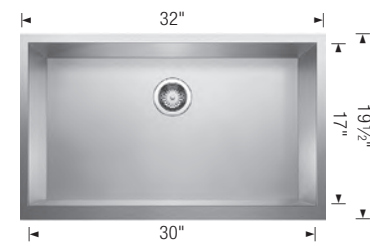

BLANCO® FARMHOUSE SINKS

PRECISION® R0 DURINOX® APRON SUPER SINGLE

Sink Specifications

Undermount
Outside Cabinet: 36"
Bowl Depth: 10"
Apron Front Depth: 10"
Cutout Size: Custom installation. Use sink as template.
Actual Ship Weight: 30 lbs - Note: Cannot be shipped UPS.

Model No.
524223

List Price
$3895

Optional Accessories
221018 Grid $169