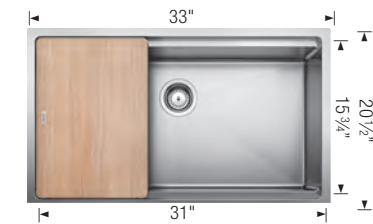

QUATRUS® R15 ERGON APRON SUPER SINGLE

Sink Specifications

Apron Front
Outside Cabinet: 36"
Bowl Depth: 9"
Apron Front Depth: 9"
Cutout Size: Custom installation. Use sink as template.
Actual Ship Weight: 36 lbs - UPS oversize weight charges apply*

Model No.
525243