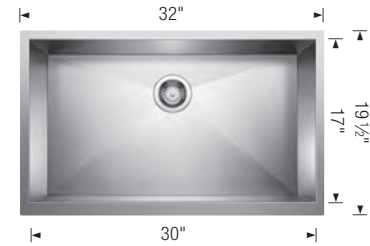

IKON 30" APRON SINGLE BOWL	Sink Specifications	Model No.	List Price	Optional Accessories	List Price
	Apron Front Outside Cabinet: 33" Bowl Depth: 9-1/4" Front Apron Depth: 10" Rim Thickness: 1-1/2" Cutout Size: Custom installation. Use sink as template. Actual Ship Weight: 51 lbs - Note: Cannot be shipped UPS	401732 Anthracite	\$1399	233532 Grid	\$169
		401781 Biscotti	\$1399	233530 Floating Grid	\$134
		401780 Biscuit	\$1399	235010 Floating Cutting Board	\$205
		401733 Café Brown	\$1399	441231 3-in-1 Basket Strainer	\$97
		401779 Cinder	\$1399	441232 3-in-1 Disposal Flange	\$97
		402321 Concrete Gray*	\$1399		
		401778 Metallic Gray	\$1399		
		401777 Truffle	\$1399		
		401734 White	\$1399		

NEW IKON 27" APRON SINGLE BOWL	Sink Specifications	Model No.	List Price	Optional Accessories	List Price
	Apron Front Outside Cabinet: 30" Bowl Depth: 9-1/4" Front Apron Depth: 10" Rim Thickness: 1-1/2" Cutout Size: Custom installation. Use sink as template. Actual Ship Weight: 49 lbs - Note: Cannot be shipped UPS	402311 Anthracite	\$1195	227527 Grid	\$162
		402316 Biscotti	\$1195	233530 Floating Grid	\$134
		402317 Biscuit	\$1195	235010 Floating Cutting Board	\$205
		402312 Café Brown	\$1195		
		402315 Cinder	\$1195		
		402319 Concrete Gray*	\$1195		
		402314 Metallic Gray	\$1195		
		402318 Truffle	\$1195		
		402313 White	\$1195		

BLANCO® FARMHOUSE SINKS

PRECISION® R0 DURINOX® APRON SUPER SINGLE

Sink Specifications

Undermount
Outside Cabinet: 36"
Bowl Depth: 10"
Apron Front Depth: 10"
Cutout Size: Custom installation. Use sink as template.
Actual Ship Weight: 30 lbs - Note: Cannot be shipped UPS.

Model No.
524223

List Price
\$3895

Optional Accessories
221018 Grid \$169

PRECISION 16" R0 APRON SUPER SINGLE

Sink Specifications

Undermount
Outside Cabinet*: 36"
Bowl Depth: 10"
Cutout Size: Custom installation. Use sink as template.
Actual Ship Weight: 30 lbs