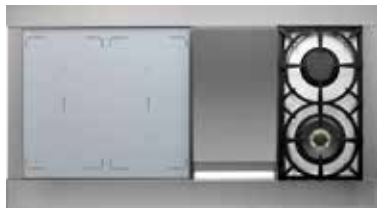

Range **NEXT**
48" 4 Induction
Zones, Griddle,
2 Gas Brass
Burners and 2
Gas Ovens

Power Burner With Simmer	1 - 750 / 18,000 BTU
Gas Brass Medium Burner	1 - 2,050 / 6,500 BTU
Electric Griddle	1 - 1,150 BTU
Induction Zones	4 - 2,100 / 3,700 BTU
Special Induction Functions	Turbo Boost Bridge Melting Warming Simmering