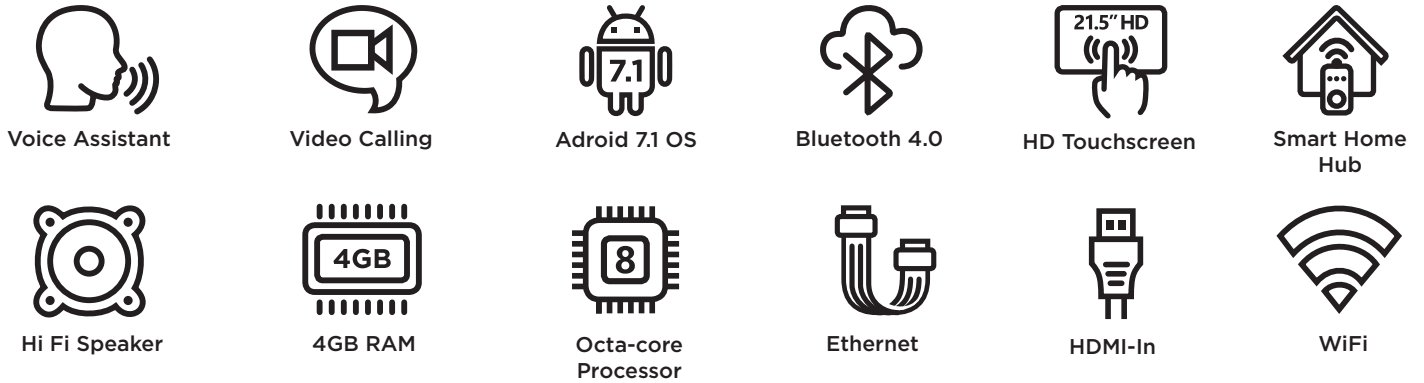

Let's get technical. Sure, it looks great. But it performs great too – thanks to its innovative design, sophisticated engineering, and superior quality components.

Make any room smarter. Design the perfect Savvy for any room in your home – office, bathroom, living area, even the entryway. Choose a back-lit or non-lit mirror. Choose the size that best fits your space. Choose a horizontal or vertical orientation. Even choose your lighting pattern. Only Savvy offers you this smart of an approach to smart mirrors.