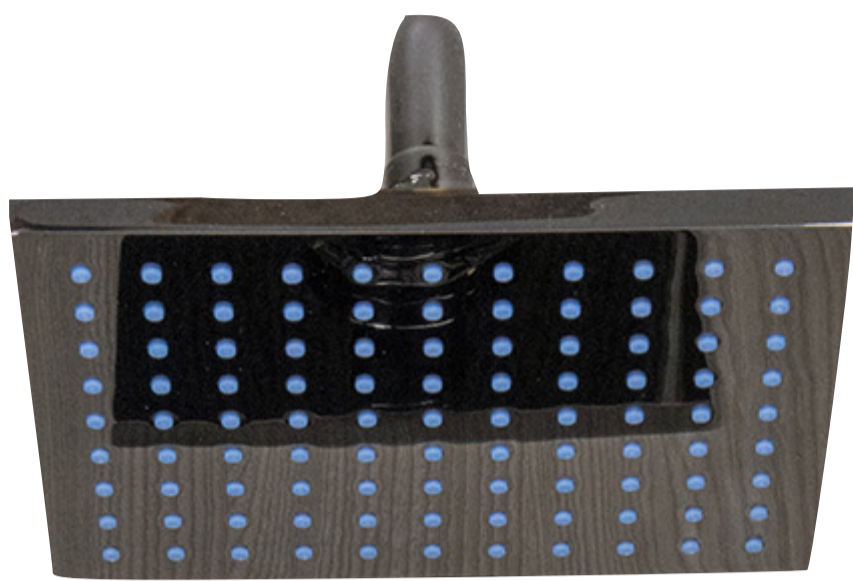

SIGMA BLACK DIAMOND COLLECTION

Black PVD is the New Chrome for 2019

Order Now

1

18.10037

6"x7" Shower Head

1.830162

1.050096.VO