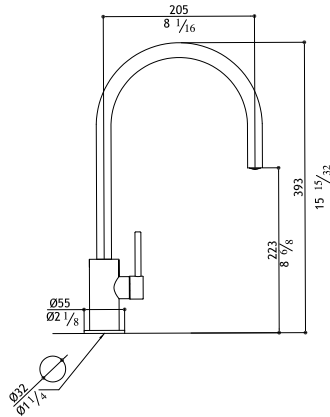

Single lever mixer

SPIN P-M		Matte	1,140.00
SPIN P-M K	Knurled handle	Matte	1,240.00
SPIN P-P		Polished	1,250.00
SPIN P-P K	Knurled handle	Polished	1,350.00

MGS SPIN SQ

Flow rate: 1.8 GPM at 60 PSI