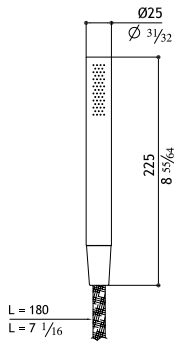

Hand shower and flex for AC952/AC974

AC920-M	Matte	420.00
AC920-P	Polished	460.00
AC920-MB	Black Steel	750.00
AC920-MT	Titanium Matte	750.00
AC920-MRG	Rose Gold Matte	850.00
AC920-MG	Yellow Gold Matte	850.00