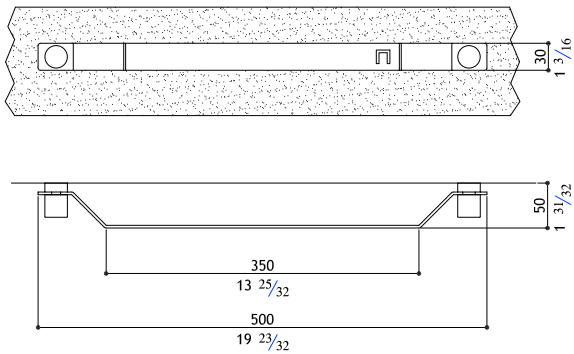

AC930

Hand towel bar

AC930-M	Matte	430.00
AC930-P	Polished	480.00

AC931

Bath towel bar

AC931-M	Matte	460.00
AC931-P	Polished	510.00

AC932

Square towel holder