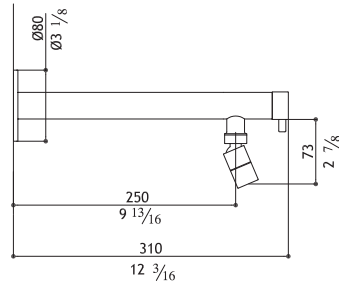

Single lever mixer wall mounted L310 with rotating outlet attachment

NEWS-M		Matte	1,460.00
NEWS-M K	Knurled handle	Matte	1,560.00
NEWS-P		Polished	1,560.00
NEWS-P K	Knurled handle	Polished	1,660.00
NEWS-MB		Black Steel	2,330.00
NEWS-MB K	Knurled handle	Black Steel	2,430.00
NEWS-MT		Titanium Matte	2,330.00
NEWS-MT K	Knurled handle	Titanium Matte	2,430.00
NEWS-MRG		Rose Gold Matte	2,530.00
NEWS-MRG K	Knurled handle	Rose Gold Matte	2,630.00
NEWS-MG		Yellow Gold Matte	2,530.00
NEWS-MG K	Knurled handle	Yellow Gold Matte	2,630.00
Rough in valve			
X49.1020			380.00