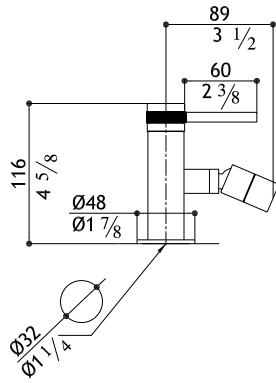

ER304

BIDET Flow rate: 1.2 GPM at 60 PSI

$

Single lever mixer for bidet - swivel spout

ER304-M	Matte	1,050.00
ER304-P	Polished	1,130.00
ER304-MB	Black Steel	1,675.00
ER304-MT	Titanium Matte	1,675.00
ER304-MRG	Rose Gold Matte	1,890.00
ER304-MG	Yellow Gold Matte	1,890.00

Pop-up waste not included: see AC972 - AC990