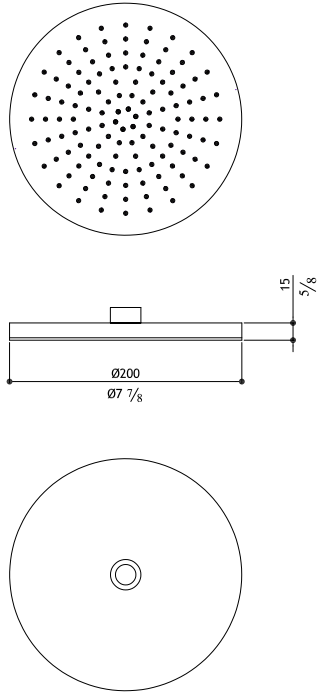

Rain shower head Ø200 - 15 mm

SO629-M	Matte	790.00
SO629-P	Polished	830.00

To be installed with an MGS shower arm or in combination with a CB "square" shower column.
Wall mounted arm: AC973 or AC988
Ceiling arm: AC870, AC987 or AC989