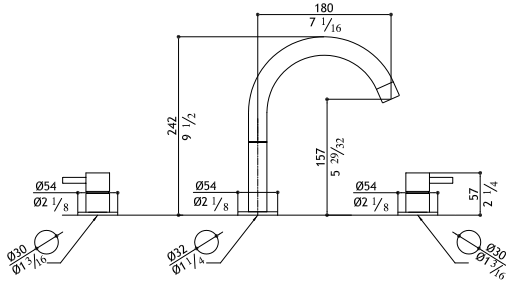

MB251 **Flow rate: 1.2 GPM at 60 PSI**

Three hole mixer - 1/2" valves - rotating spout R90

MB251-M Matte 1,880.00

MB251-P Polished 1,990.00

Pop-up waste not included: see AC972 - AC990