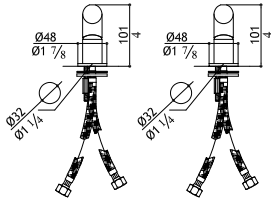

Basin column SQ spout twin valve mixer

CB222-M Matte 2,980.00

CB222-P Polished 3,150.00

Pop-up waste not included: see AC972 - AC990