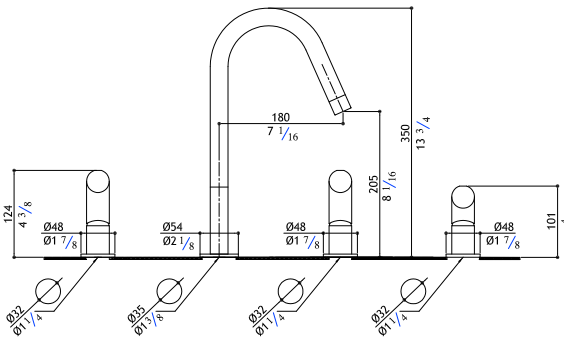

MGS T45

Flow rate: 1.8 GPM at 60 PSI

3 hole mixer

KWF-M	Matte	1,960.00
KWF-P	Polished	2,150.00

MGS T45 DF

Flow rate: 1.8 GPM at 60 PSI

Dual flow 4 hole mixer with separate mains and filtered waterways

T45DF-M	Matte	3,200.00
T45DF-P	Polished	3,450.00