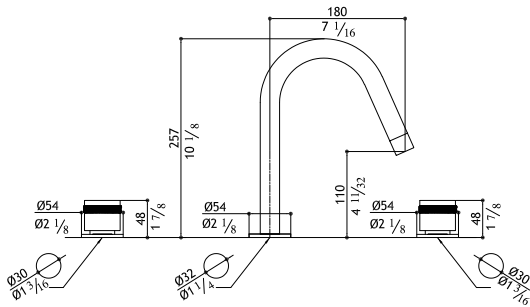

3 hole mixer 1/2" valves - spout R70

ER284-M	Matte	1,880.00
ER284-P	Polished	1,990.00

Pop-up waste not included: see AC972 - AC990