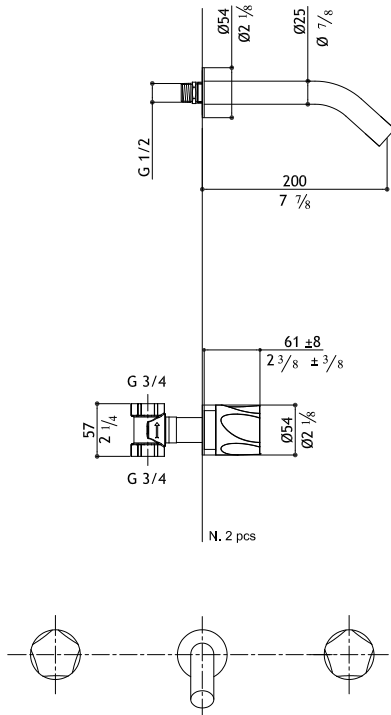

Wall mounted 3 hole faucet

PE287-M	Matte	1,790.00
PE287-P	Polished	1,890.00
PE287-MB	Black Steel	2,550.00
PE287-MT	Titanium Matte	2,550.00
PE287-MRG	Rose Gold Matte	2,750.00
PE287-MG	Yellow Gold Matte	2,750.00

SV9INC.229 US SX left Must order separately - rough in valve 280.00

SV9INC.229 US DX right Must order separately - rough in valve 280.00

34 mm extension - 2 x needed

SV9KPM.228 35.00

Pop-up waste not included: see AC972 - AC990