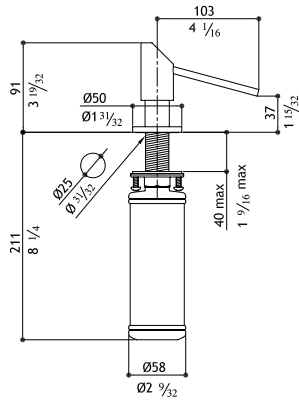

MGS SD1L

\$

Built-in soap dispenser with extra long spout

SD1L-M	Matte	525.00
SD1L-P	Polished	575.00

MGS SD2L

Built-in soap dispenser round head with extra long spout

SD2L-M	Matte	445.00
SD2L-P	Polished	495.00
SD2L-B	Onyx Stainless Steel Polished	740.00
SD2L-MB	Black Steel	660.00
SD2L-MT	Titanium Matte	660.00
SD2L-MRG	Rose Gold Matte	730.00
SD2L-MG	Yellow Gold Matte	730.00