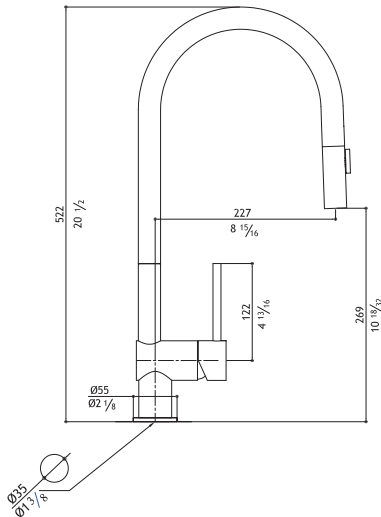

Single lever mixer with dual spray outlet

VESD-M		Matte	2,195.00
VESD-P		Polished	2,350.00
VESD-MB		Black Steel	3,250.00
VESD-MT		Titanium Matte	3,250.00
VESD-MRG		Rose Gold Matte	3,550.00
VESD-MG		Yellow Gold Matte	3,550.00