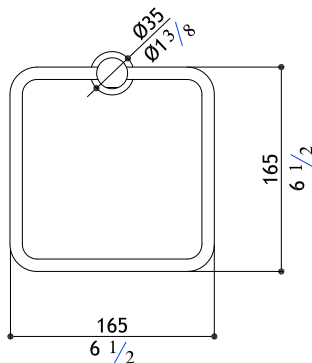

AC930

Hand towel bar

AC930-M	Matte	430.00
AC930-P	Polished	480.00

AC931

Bath towel bar

AC931-M	Matte	460.00
AC931-P	Polished	510.00

AC932

Square towel holder