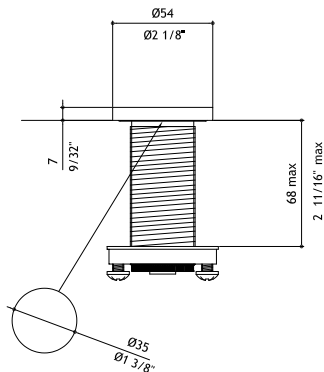

MGS AS1

Air Switch

AS1-M	Matte	420.00
AS1-P	Polished	430.00
AS1-B	Onyx Stainless Steel Polished	590.00
AS1-MB	Black Steel	520.00
AS1-MT	Titanium Matte	520.00
AS1-MRG	Rose Gold Matte	580.00
AS1-MG	Yellow Gold Matte	580.00