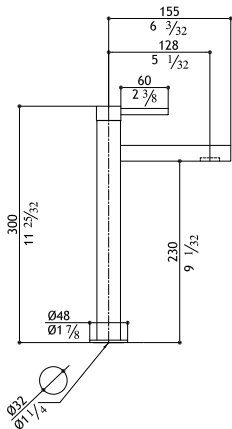

\$

Single lever mixer h111

MB235-M	Matte	985.00
MB235-P	Polished	1,085.00

Pop-up waste not included: see AC972 - AC990

MB236 Flow rate: 1.2 GPM at 60 PSI

Single lever mixer h300

MB236-M	Matte	1,190.00
MB236-P	Polished	1,335.00