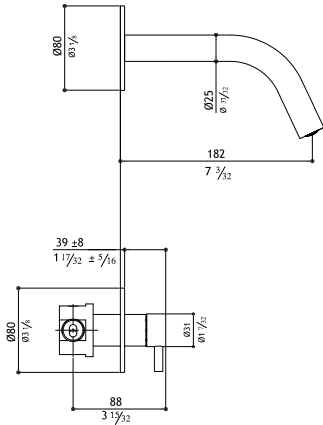

Two Hole Mixer wall mounted - small mixer

MB279T-M	Matte	990.00
MB279T-P	Polished	1,050.00
MB279T-MB	Black Steel	1,710.00
MB279T-MT	Titanium Matte	1,710.00
MB279T-MRG	Rose Gold Matte	1,870.00
MB279T-MG	Yellow Gold Matte	1,870.00

Must order separately - rough in valve

X32.1055	Matte	600.00
X31.1055	Polished	640.00
X34.1055	Black Steel	910.00
X38.1055	Titanium Matte	910.00
X33.1055	Rose Gold Matte	1,130.00
X3C.1055	Yellow Gold Matte	1,130.00

Pop-up waste not included: see AC972 - AC990