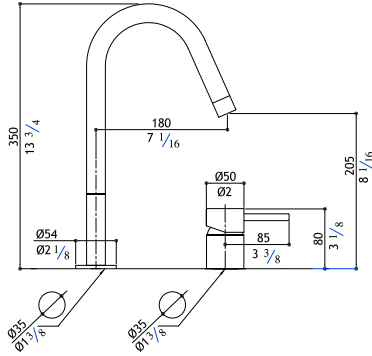

MGS F2

Flow rate: 1.8 GPM at 60 PSI

$

2 hole mixer

F2-M

Matte

1,630.00

F2-P

Polished

1,760.00