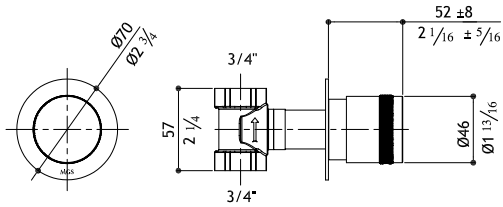

Volume control

ER446-M	Matte	420.00
ER446-P	Polished	480.00
ER446-MB	Black Steel	645.00
ER446-MT	Titanium Matte	645.00
ER446-MRG	Rose Gold Matte	725.00
ER446-MG	Yellow Gold Matte	725.00

Must order separately - rough in valve, 3/4" - includes stops

SV9INC.229 US	280.00
Valve extension kit	
SV9KPM.228	35.00