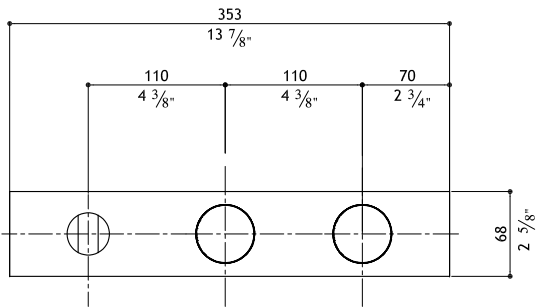

ER456

Flow rate: 8.7 GPM at 20 PSI

Built-in Thermostatic Shower Mixer - 2 knobs: temperature + 3 way volume control, water outlet with hook

Trim

ER456-M	Matte	1,390.00
ER456-P	Polished	1,550.00
ER456-MB	Black Steel	2,150.00
ER456-MT	Titanium Matte	2,150.00
ER456-MRG	Rose Gold Matte	2,480.00
ER456-MG	Yellow Gold Matte	2,480.00