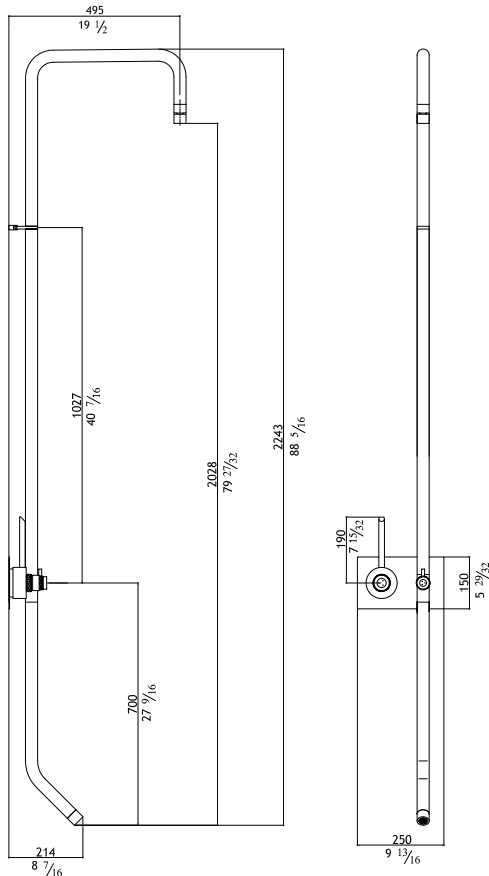

Thermostatic shower column with foot wash – without shower head

Trim

CB448-M Matte 5,580.00

CB448-P Polished 5,880.00

Must order separately - rough in valve

X29.936 1,570.00

See pages 88-93 for shower heads