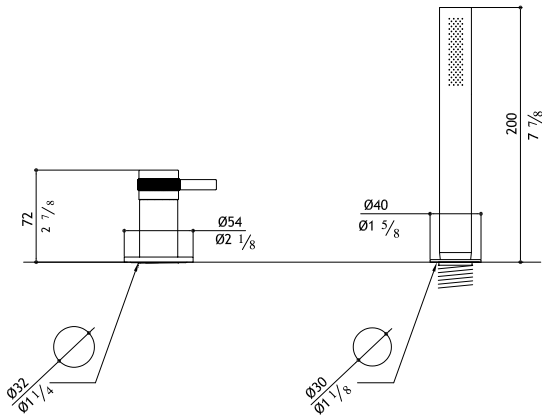

Single lever mixer with hand shower

ER509-M	Matte	1,550.00
ER509-P	Polished	1,680.00
ER509-MB	Black Steel	2,310.00
ER509-MT	Titanium Matte	2,310.00
ER509-MRG	Rose Gold Matte	2,550.00
ER509-MG	Yellow Gold Matte	2,550.00