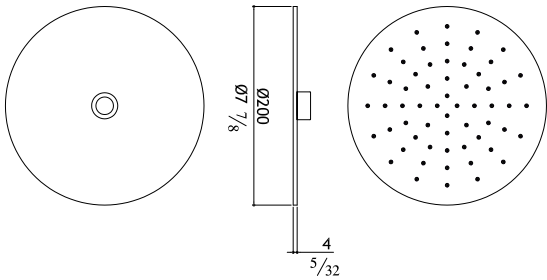

SO607 1.8 GPM flow restrictor in Shower Arms

$

Rain shower head, diameter 200 mm - thin design

SO607-M	Matte	710.00
SO607-P	Polished	740.00

To be installed with an MGS shower arm or in combination with a CB "square" shower column.
Wall mounted arm: AC973 or AC988
Ceiling arm: AC870, AC987 or AC989

SO608 1.8 GPM flow restrictor in Shower Arms

Rain shower head 400x400