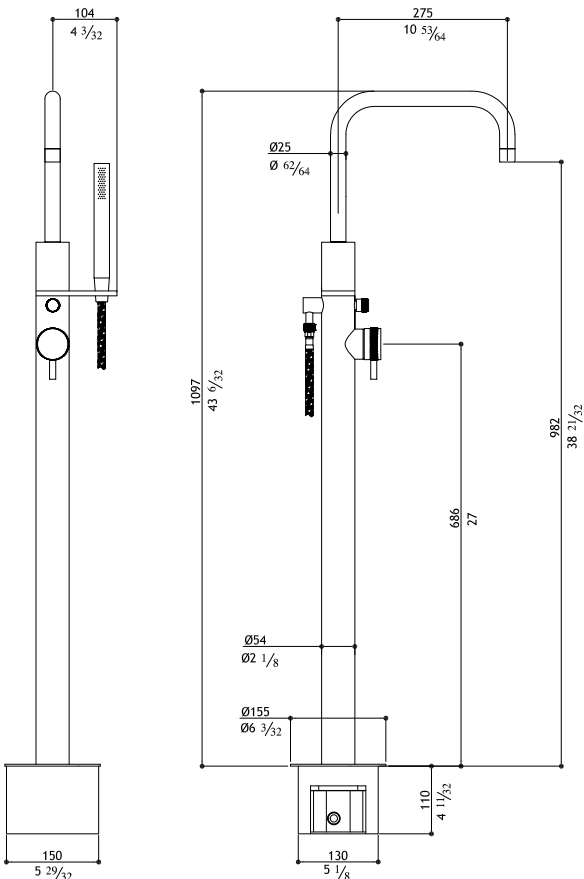

Floor mounted high volume tub filler with hand shower - spout SQ

ER519-M Matte 5,250.00

ER519-P Polished 5,450.00

Must order separately - Rough in base

X39.1022 650.00

Optional kit for resin or cement floors

SV9KPR.254 290.00