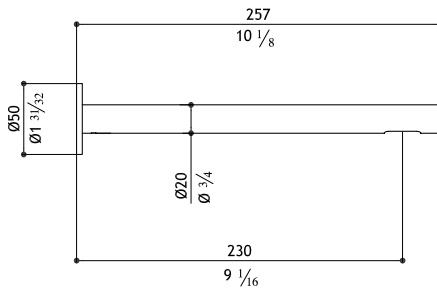

AC984-M

Matte

980.00

AC984-P

Polished

1,010.00

AC986

Flow rate: 1.2 GPM at 60 PSI

Wall mounted wash basin spout diameter 20