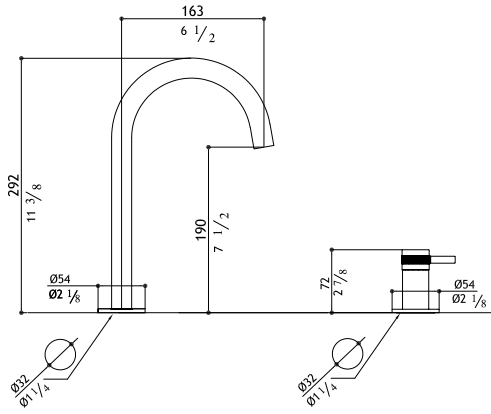

ER262

Flow rate: 1.2 GPM at 60 PSI

$

Two hole single lever mixer - spout R70

ER262-M	Matte	1,410.00
ER262-P	Polished	1,550.00
ER262-MB	Black Steel	2,150.00
ER262-MT	Titanium Matte	2,150.00
ER262-MRG	Rose Gold Matte	2,320.00
ER262-MG	Yellow Gold Matte	2,320.00

Pop-up waste not included: see AC972 - AC990