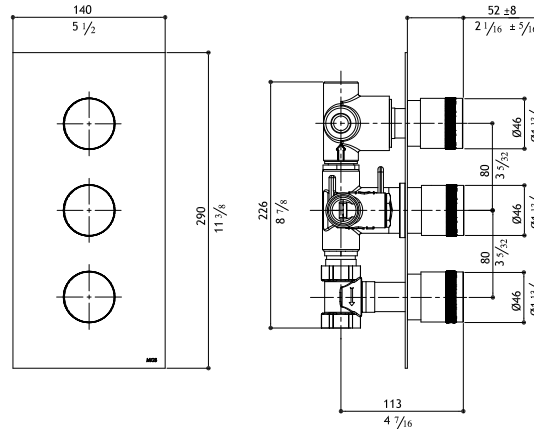

ER442

Flow rate: 10 GPM at 45 PSI