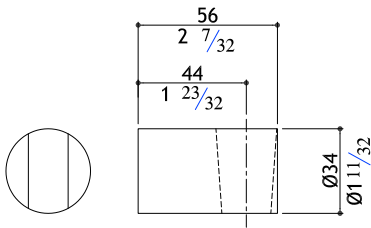

AC954-M

Matte

265.00

AC954-P

Polished

285.00