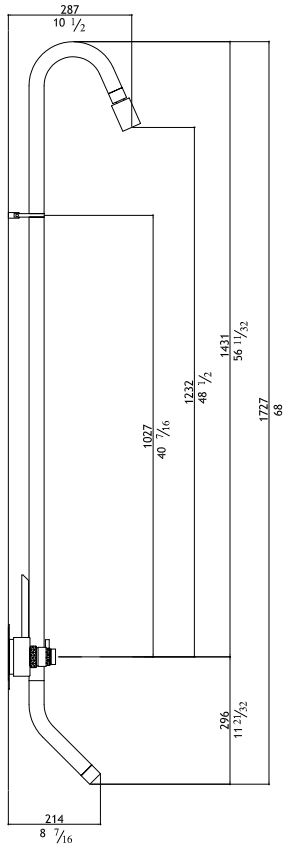

Thermostatic shower column with tub filter and shower head

Trim

CB402-M Matte 5,330.00

CB402-P Polished 5,630.00

Must order separately - rough in valve

X29.936 1,570.00

CALGreen Compliant