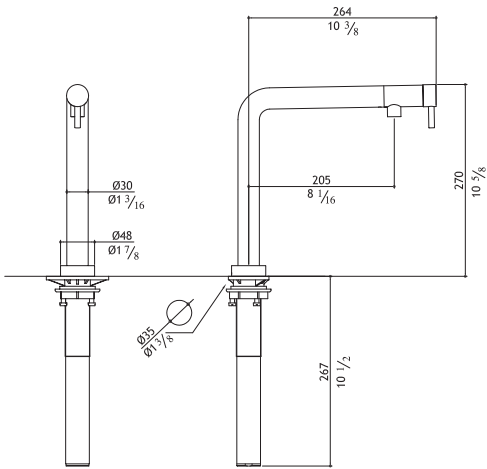

Single lever mixer with telescopic spout

NERHA-M		Matte	1,490.00
NERHA-M K	Knurled handle	Matte	1,590.00
NERHA-MB		Black Steel	2,280.00
NERHA-MB K	Knurled handle	Black Steel	2,380.00
NERHA-MT		Titanium Matte	2,280.00
NERHA-MT K	Knurled handle	Titanium Matte	2,380.00
NERHA-MRG		Rose Gold Matte	2,510.00
NERHA-MRG K	Knurled handle	Rose Gold Matte	2,610.00
NERHA-MG		Yellow Gold Matte	2,510.00
NERHA-MG K	Knurled handle	Yellow Gold Matte	2,610.00