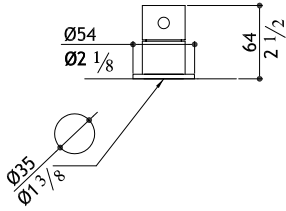

MB292 **Flow rate: 1.2 GPM at 60 PSI**

Deck mounted mixer - no spout included

MB292-M	Matte	650.00
MB292-P	Polished	710.00
MB292-MB	Black Steel	990.00
MB292-MT	Titanium Matte	990.00
MB292-MRG	Rose Gold Matte	1,160.00
MB292-MG	Yellow Gold Matte	1,160.00

Pop-up waste not included: see AC972 - AC990