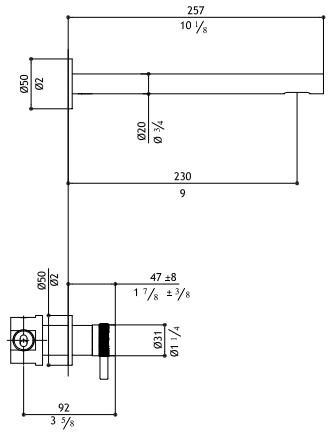

ER288 **Flow rate: 1.2 GPM at 60 PSI**