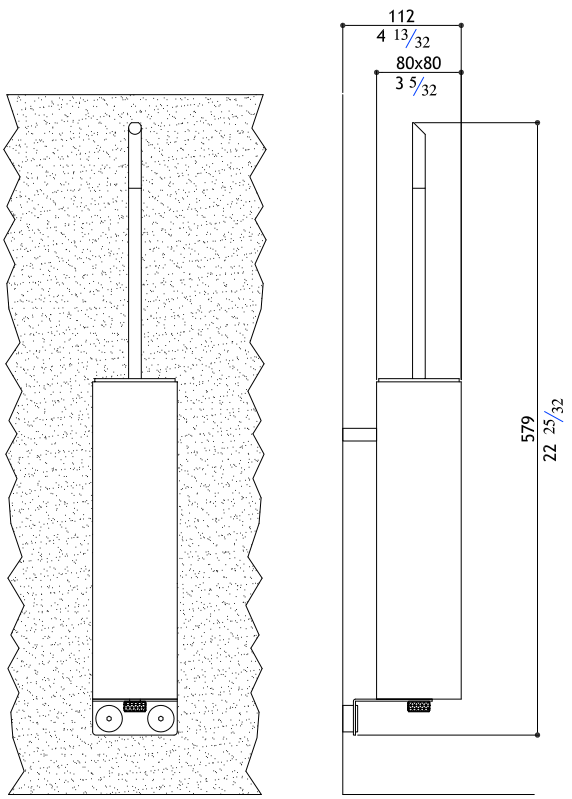

AC870-M	Matte	450.00
AC870-P	Polished	480.00

Wall-mounted toilet brush holder