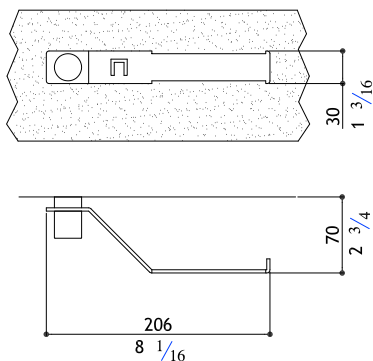

AC940

Toilet paper holder

AC940-M	Matte	250.00
AC940-P	Polished	295.00