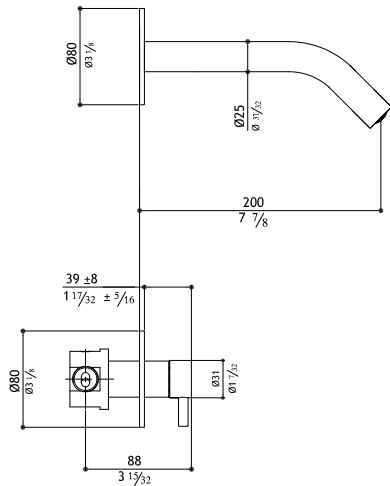

Two hole tub mixer wall mounted - no waste

MB511T-M	Matte	890.00
MB511T-P	Polished	950.00
MB511T-MB	Black Steel	1,710.00
MB511T-MT	Titanium Matte	1,710.00
MB511T-MRG	Rose Gold Matte	1,870.00
MB511T-MG	Yellow Gold Matte	1,870.00

Must order separately - rough in valve

X32.1055	Matte	600.00
X31.1055	Polished	640.00
X34.1055	Black Steel	910.00
X38.1055	Titanium Matte	910.00
X33.1055	Rose Gold Matte	1,130.00
X3C.1055	Yellow Gold Matte	1,130.00