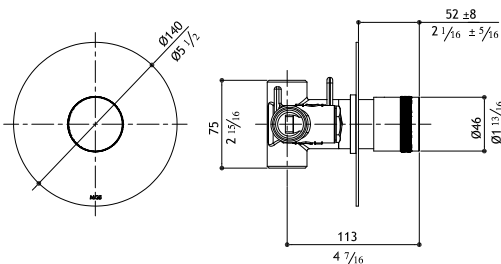

ER444

Flow rate: 8.4 GPM at 45 PSI

Single knob built-in thermostatic shower mixer

Trim

ER444-M Matte 480.00

ER444-P Polished 540.00

Must order separately - rough in valve, 3/4" - includes stops

SV9INC.224 US 720.00

Valve extension kit

SV9KPM.227 250.00