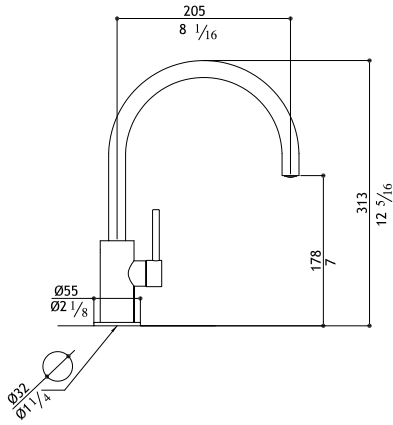

MGS SPIN

Flow rate: 1.8 GPM at 60 PSI

$

Single lever mixer

SPIN-M		Matte	1,090.00
SPIN-M K	Knurled handle	Matte	1,190.00
SPIN-P		Polished	1,190.00
SPIN-P K	Knurled handle	Polished	1,290.00

MGS SPIN P

Flow rate: 1.8 GPM at 60 PSI