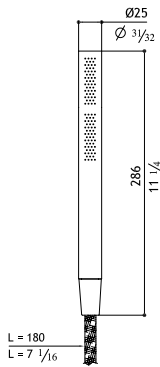

AC922 **Flow rate: 1.8 GPM at 80 PSI**

Long hand shower & flex for AC952/AC974

AC922-M	Matte	630.00
AC922-P	Polished	690.00