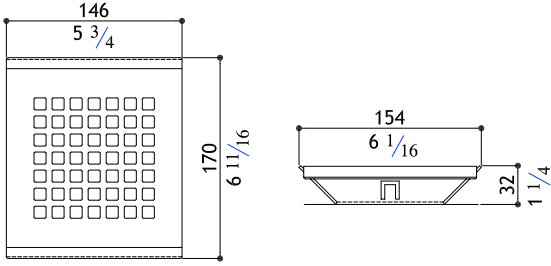

AC956

Wall mounted hand shower holder

AC956-M	Matte	350.00
AC956-P	Polished	370.00

AC960

Container with lid

AC960-M	Matte	260.00
AC960-P	Polished	280.00

AC961 \$

Soap holder