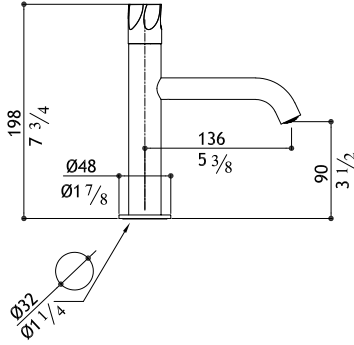

PE289

Flow rate: 1.2 GPM at 60 PSI

$

Single hole faucet with curved spout and concealed aerator - h180

PE289-M	Matte	1,320.00
PE289-P	Polished	1,440.00
PE289-MB	Black Steel	1,890.00
PE289-MT	Titanium Matte	1,890.00
PE289-MRG	Rose Gold Matte	2,130.00
PE289-MG	Yellow Gold Matte	2,130.00

Pop-up waste not included: see AC972 - AC990