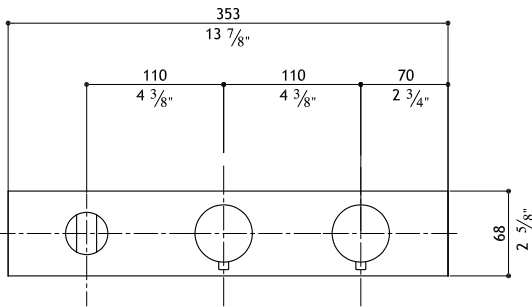

SV9INC.311 US 1,730.00

Valves extension kit

SV9KPM.318 34 mm 420.00

CALGreen Compliant

To be completed with a hand shower AC920 or AC922 or AC924

MB456 **Flow rate: 8.7 GPM at 20 PSI**

Built-in Thermostatic Shower Mixer - 2 knobs: temperature + 3 way volume control, water outlet with hook