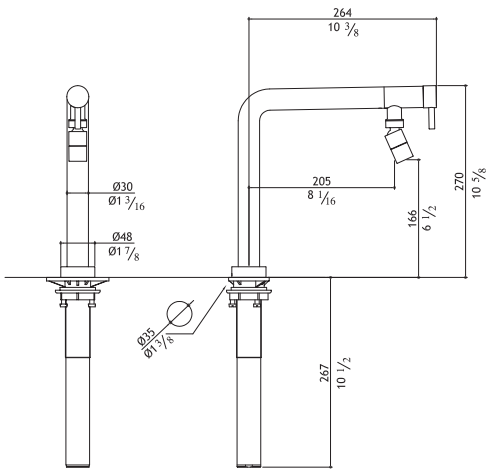

Single lever mixer with telescopic spout and rotating outlet attachment

NERHAS-M		Matte	1,640.00
NERHAS-M K	Knurled handle	Matte	1,740.00
NERHAS-MB		Black Steel	2,430.00
NERHAS-MB K	Knurled handle	Black Steel	2,530.00
NERHAS-MT		Titanium Matte	2,430.00
NERHAS-MT K	Knurled handle	Titanium Matte	2,530.00
NERHAS-MRG		Rose Gold Matte	2,660.00
NERHAS-MRG K	Knurled handle	Rose Gold Matte	2,760.00
NERHAS-MG		Yellow Gold Matte	2,660.00
NERHAS-MG K	Knurled handle	Yellow Gold Matte	2,760.00