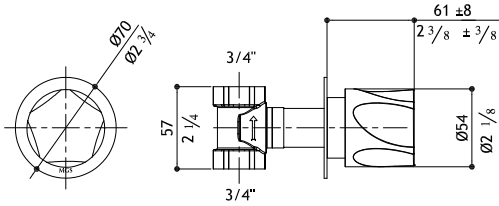

Volume control

PE446-M	Matte	470.00
PE446-P	Polished	530.00
PE446-MB	Black Steel	695.00
PE446-MT	Titanium Matte	695.00
PE446-MRG	Rose Gold Matte	775.00
PE446-MG	Yellow Gold Matte	775.00

Must order separately - rough in valve, 3/4" - includes stops

SV9INC.229 US		280.00
Valve extension kit		
SV9KPM.228		35.00