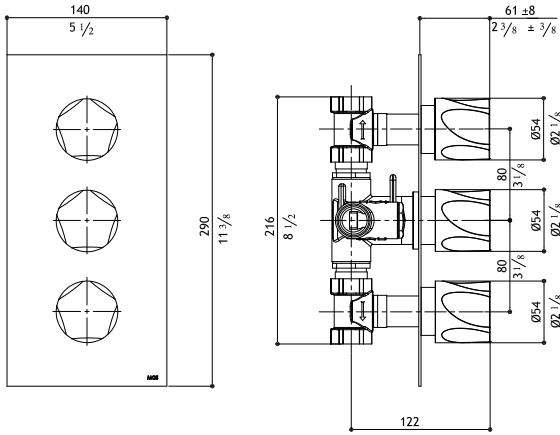

PE441

Flow rate: 10 GPM at 45 PSI

$

**Built-in thermostatic shower mixer - 3 knobs: temperature + 2 volume
"Two water outlets"**

Trim

PE441-M Matte 1,350.00

PE441-P Polished 1,530.00

Must order separately - rough in valve, 3/4" - includes stops

SV9INC.221 US 1,410.00

Valves extension kit

SV9KPM.226 330.00

CALGreen Compliant if bottom volume control is connected to the tub filler

PE442

Flow rate: 10 GPM at 45 PSI