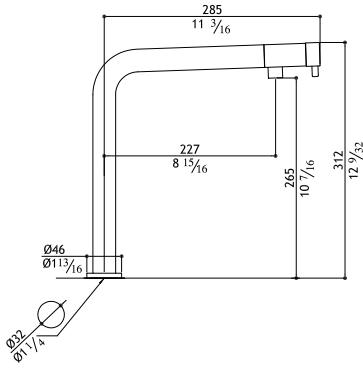

Single lever mixer

MB238-M	Matte	1,050.00
MB238-P	Polished	1,150.00
MB238-MB	Black Steel	1,650.00
MB238-MT	Titanium Matte	1,650.00
MB238-MRG	Rose Gold Matte	1,880.00
MB238-MG	Yellow Gold Matte	1,880.00

Pop-up waste not included: see AC972 - AC990