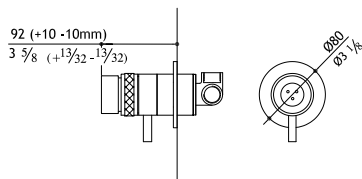

ER428-M	Matte	1,950.00
ER428-P	Polished	2,220.00

CALGreen Compliant