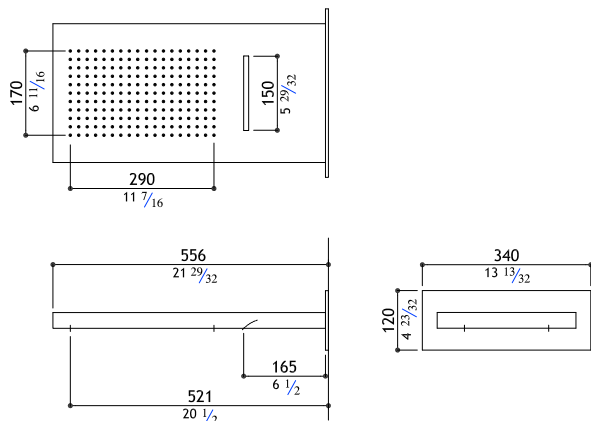

SO604

Flow rate: 1.8 GPM at 80 PSI

Wall mounted shower head with rain or waterfall effect

SO604-M	Matte	2,850.00
SO604-P	Polished	3,050.00

Requires diverter or "two volume controls"