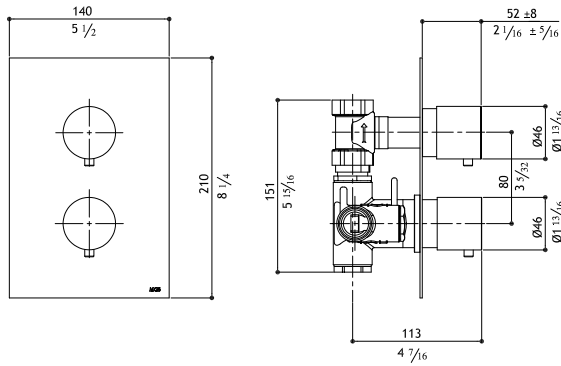

MB439N **Flow rate: 8.7 GPM at 45 PSI**

$

Built-in thermostatic shower mixer - 2 knobs: temperature + volume
“One water outlet”

Trim		
MB439N-M	Matte	690.00
MB439N-P	Polished	790.00
MB439N-MB	Black Steel	1,150.00
MB439N-MT	Titanium Matte	1,150.00
MB439N-MRG	Rose Gold Matte	1,290.00
MB439N-MG	Yellow Gold Matte	1,290.00

Must order separately - rough in valve, 3/4" - includes stops
SV9INC.219 US 980.00

Valves extension kit
SV9KPM.233 280.00

CALGreen Compliant