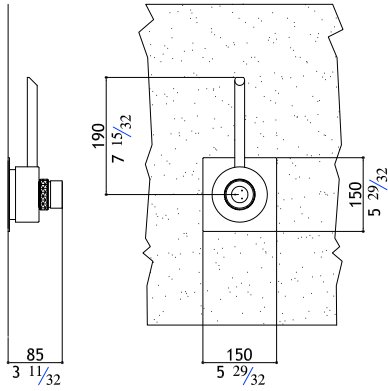

CB431

$

Built-in thermostatic shower mixer

Trim

CB431-M Matte 1,980.00

CB431-P Polished 2,120.00

Must order separately - rough in valve

X39.953 1,010.00

CALGreen Compliant

See pages 88-93 for shower heads