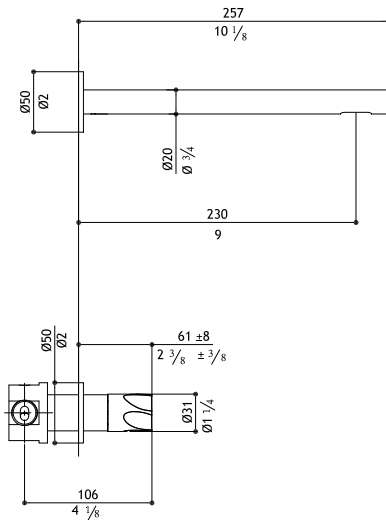

Wall mounted two hole faucet with straight spout and concealed rectangular aerator

PE288-M	Matte	2,010.00
PE288-P	Polished	2,110.00

Must order separately - rough in valve

X32.1055 Matte 600.00

X31.1055 Polished 640.00

Pop-up waste not included: see AC972 - AC990