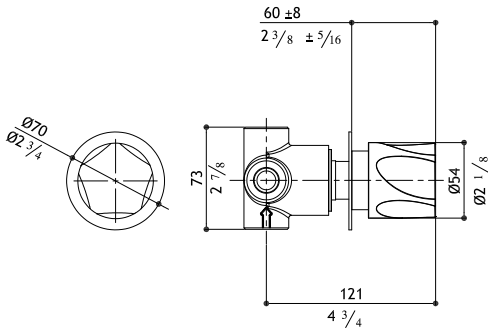

Three way built-in diverter with volume control

PE704-M	Matte	470.00
PE704-P	Polished	530.00
PE704-MB	Black Steel	695.00
PE704-MT	Titanium Matte	695.00
PE704-MRG	Rose Gold Matte	775.00
PE704-MG	Yellow Gold Matte	775.00

Must order separately - rough in valve 3/4"

SV9INC.276 US	Valve extension kit	590.00
SV9KPM.228		35.00
CALGreen Compliant