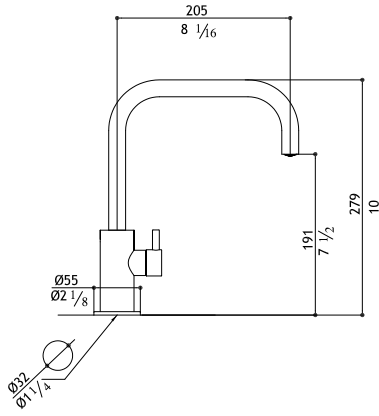

Single hole mixer SQ spout

MB277-M	Matte	1,180.00
MB277-P	Polished	1,280.00

Pop-up waste not included: see AC972 - AC990