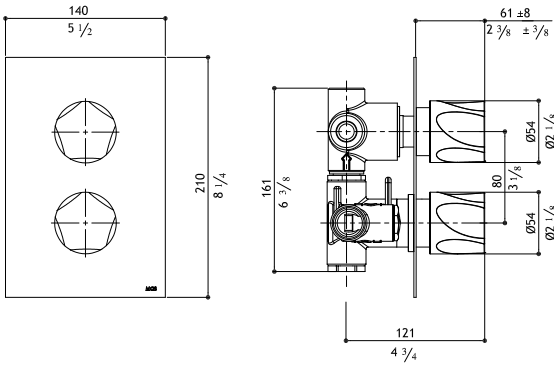

Built-in thermostatic shower mixer - 2 knobs: temperature + 3 way volume control
"Three water outlets" One outlet at a time - positive flow

Trim

PE449-M	Matte	890.00
PE449-P	Polished	990.00
PE449-MB	Black Steel	1,350.00
PE449-MT	Titanium Matte	1,350.00
PE449-MRG	Rose Gold Matte	1,490.00
PE449-MG	Yellow Gold Matte	1,490.00

Must order separately - rough in valve

SV9INC.275 US		1,590.00
Valves extension kit		
SV9KPM.233		280.00
CALGreen Compliant