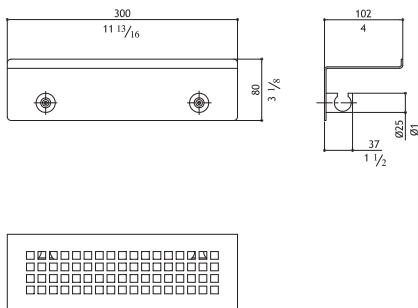

Wall-mounted shower shelf with 2 hooks

AC964-M	Matte	550.00
AC964-P	Polished	650.00

AC972

\$

Pop up waste & tailpiece

AC972-M	Matte	130.00
AC972-P	Polished	140.00

AC973

Wall mounted shower head arm with swivel