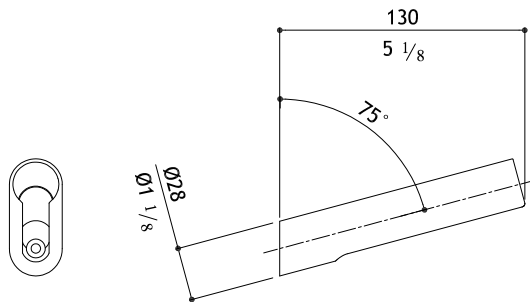

AC956

Wall mounted hand shower holder

AC956-M	Matte	350.00
AC956-P	Polished	370.00