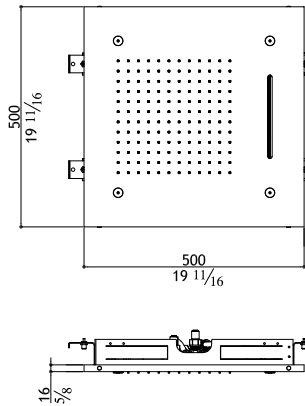

Built-in shower head 500x500 / rain - waterfall - vaporizer
Requires three water inlets

SO626-M	Matte	3,550.00
SO626-P	Polished	3,590.00

SO627 **Flow rate: 1.8 GPM at 80 PSI**

Ceiling mounted shower head 500x500