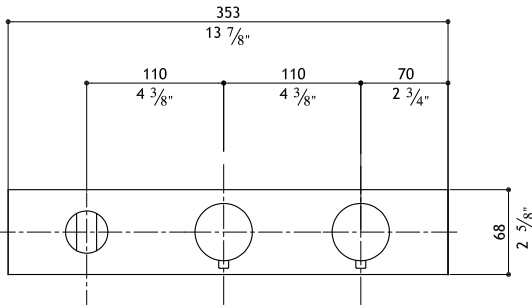

Must order separately - rough in valve

SV9INC.275 US 1,590.00

Valve extension kit

SV9KPM.233 280.00

CALGreen Compliant

MB455 **Flow rate: 8.7 GPM at 20 PSI**

\$

Built-in Thermostatic Shower Mixer - 2 knobs: temperature + 2 way volume control, water outlet with hook