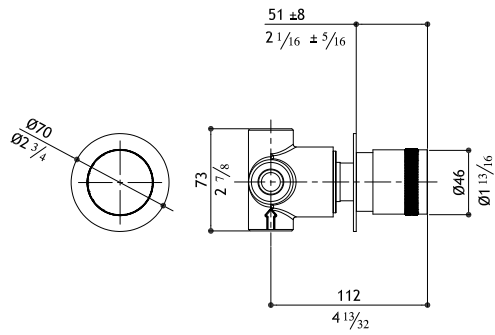

Three way built-in diverter with volume control

ER704-M	Matte	420.00
ER704-P	Polished	480.00
ER704-MB	Black Steel	645.00
ER704-MT	Titanium Matte	645.00
ER704-MRG	Rose Gold Matte	725.00
ER704-MG	Yellow Gold Matte	725.00

Must order separately - rough in valve 3/4"

SV9INC.276 US		590.00

Valve extension kit

SV9KPM.228		35.00

CALGreen Compliant