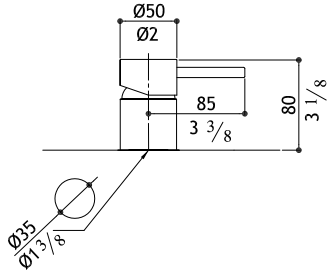

Bathtub mixer - deck mounted

MB515-M	Matte	715.00
MB515-P	Polished	780.00