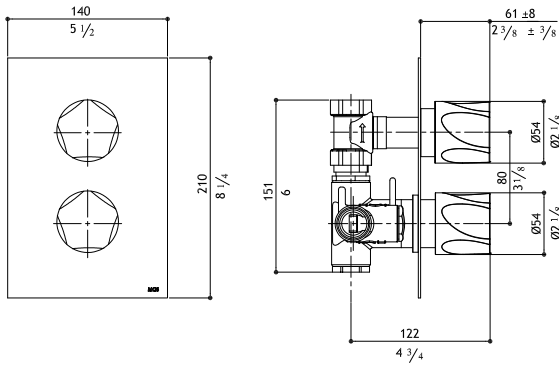

PE439 **Flow rate: 8.7 GPM at 45 PSI**

$

Built-in thermostatic shower mixer - 2 knobs: temperature + volume
"One water outlet"

Trim

PE439-M	Matte	890.00
PE439-P	Polished	990.00
PE439-MB	Black Steel	1,350.00
PE439-MT	Titanium Matte	1,350.00
PE439-MRG	Rose Gold Matte	1,490.00
PE439-MG	Yellow Gold Matte	1,490.00

Must order separately - rough in valve, 3/4" - includes stops

SV9INC.219 US 980.00

Valves extension kit

SV9KPM.233 280.00

CALGreen Compliant