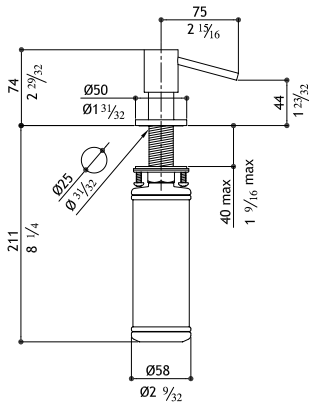

475.00

SD1-P

Polished

530.00

MGS SD2

Built-in soap dispenser with round head

SD2-M

Matte