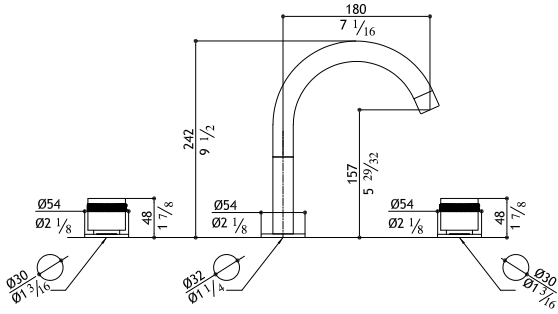

Three hole mixer - 1/2" valves - rotating spout R90

ER283-M	Matte	1,980.00
ER283-P	Polished	2,090.00
ER283-MB	Black Steel	2,950.00
ER283-MT	Titanium Matte	2,950.00
ER283-MRG	Rose Gold Matte	3,350.00
ER283-MG	Yellow Gold Matte	3,350.00

Pop-up waste not included: see AC972 - AC990