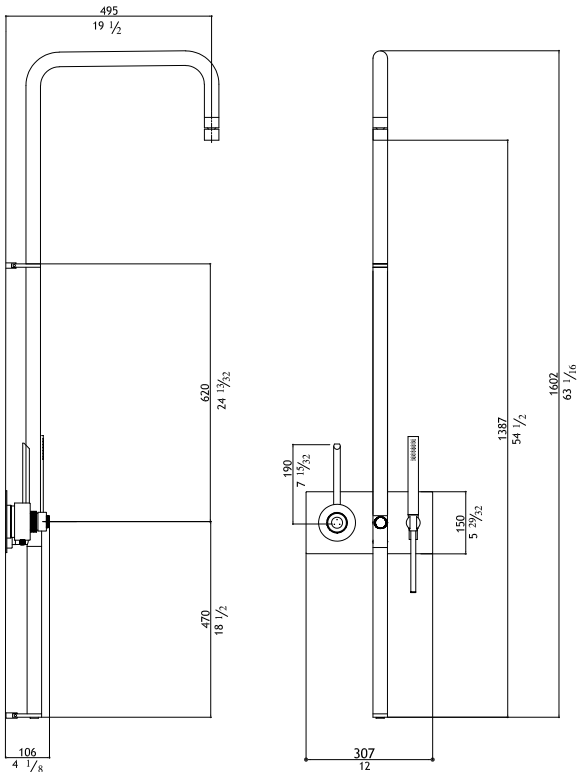

Thermostatic shower mixer with hand shower - without shower head

Trim

CB438N-M Matte 5,130.00

CB438N-P Polished 5,430.00

Must order separately - rough in valve

X39.1066 US 2,190.00

CALGreen Compliant

See pages 88-93 for shower heads