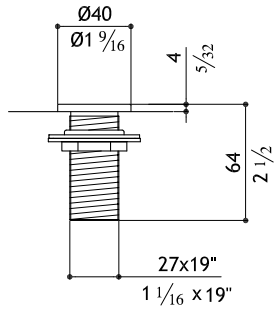

Support for deck mounted hand shower

AC955-M	Matte	265.00
AC955-P	Polished	285.00
AC955-MB	Black Steel	395.00
AC955-MT	Titanium Matte	395.00
AC955-MRG	Rose Gold Matte	450.00
AC955-MG	Yellow Gold Matte	450.00