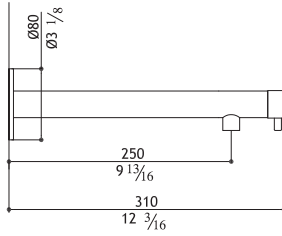

Single lever mixer wall mounted L310

NEW-M		Matte	1,310.00
NEW-M K	Knurled handle	Matte	1,410.00
NEW-P		Polished	1,410.00
NEW-P K	Knurled handle	Polished	1,510.00
NEW-MB		Black Steel	2,180.00
NEW-MB K	Knurled handle	Black Steel	2,280.00
NEW-MT		Titanium Matte	2,180.00
NEW-MT K	Knurled handle	Titanium Matte	2,280.00
NEW-MRG		Rose Gold Matte	2,380.00
NEW-MRG K	Knurled handle	Rose Gold Matte	2,480.00
NEW-MG		Yellow Gold Matte	2,380.00
NEW-MG K	Knurled handle	Yellow Gold Matte	2,480.00
Rough in valve			
X49.1020			380.00