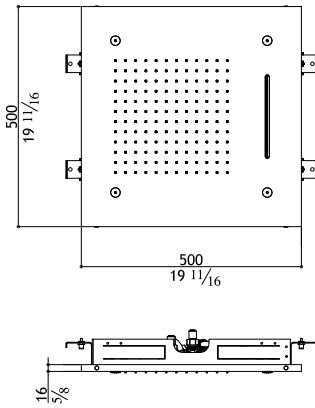

SO613-M	Matte	8,350.00
SO613-P	Polished	8,400.00

Remote control included

SO614

Flow rate: 1.8 GPM at 80 PSI

Ceiling mounted built-in shower head, 500x500 rain or waterfall effect