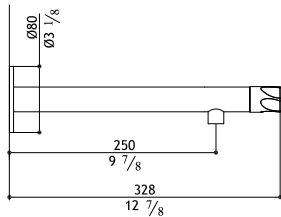

Single Lever Mixer wall mounted L310 - Trim only

PE276T-M	Matte	1,530.00
PE276T-P	Polished	1,630.00
PE276T-MB	Black Steel	2,420.00
PE276T-MT	Titanium Matte	2,420.00
PE276T-MRG	Rose Gold Matte	2,620.00
PE276T-MG	Yellow Gold Matte	2,620.00

Must order separately - rough in valve

X49.1020		380.00

Pop-up waste not included: see AC972 - AC990