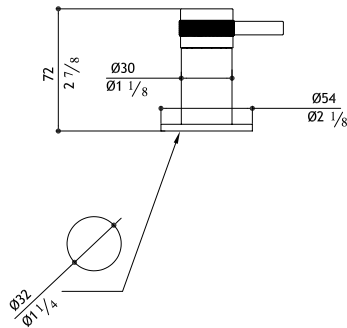

ER292

Flow rate: 1.2 GPM at 60 PSI

Deck mounted mixer - no spout included

ER292-M	Matte	750.00
ER292-P	Polished	810.00
ER292-MB	Black Steel	1,090.00
ER292-MT	Titanium Matte	1,090.00
ER292-MRG	Rose Gold Matte	1,260.00
ER292-MG	Yellow Gold Matte	1,260.00

Pop-up waste not included: see AC972 - AC990