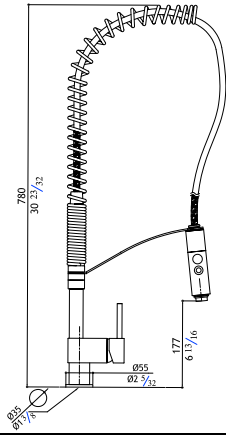

MGS VELA LD

Flow rate: 1.8 GPM at 60 PSI

$

Single lever mixer with dual spray outlet

VELD-M	Matte	2,590.00
VELD-P	Polished	2,790.00
VELD-B	Onyx Stainless Steel Polished	4,050.00
VELD-MB	Black Steel	3,850.00
VELD-MT	Titanium Matte	3,850.00

MGS VELA P

Flow rate: 1.8 GPM at 60 PSI