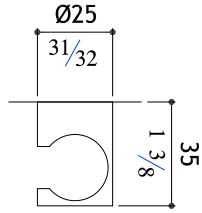

AC942

Hand towel holder

AC942-M	Matte	430.00
AC942-P	Polished	460.00

AC950

Robe hook

AC950-M	Matte	265.00
AC950-P	Polished	290.00

Robe hook

AC951-M	Matte	115.00
AC951-P	Polished	125.00
AC951-MB	Black Steel	145.00
AC951-MT	Titanium Matte	145.00
AC951-MRG	Rose Gold Matte	165.00
AC951-MG	Yellow Gold Matte	165.00