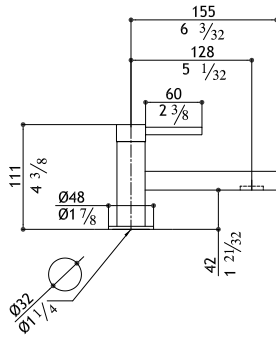

MB235 WASHBASIN Flow rate: 1.2 GPM at 60 PSI

$

Single lever mixer h111

MB235-M	Matte	985.00
MB235-P	Polished	1,085.00

Pop-up waste not included: see AC972 - AC990