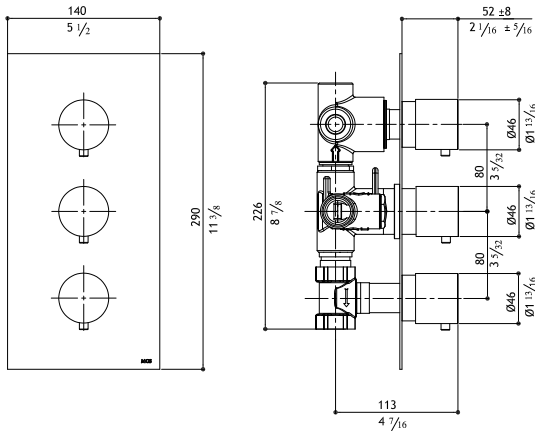

Built-in thermostatic shower mixer - 3 knobs: temperature, volume, 2 way volume controls
"Three water outlets"

Trim

MB442N-M Matte 1,050.00

MB442N-P Polished 1,230.00

Must order separately - rough in valve, 3/4" - includes stops
SV9INC.222 US 1,760.00

Valves extension kit
SV9KPM.226 330.00

CALGreen Compliant if bottom volume control is connected to the tub filler