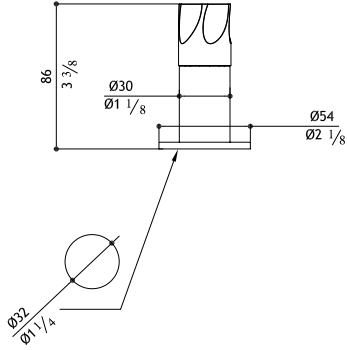

Deck mounted mixer - no spout included

PE292-M	Matte	870.00
PE292-P	Polished	930.00
PE292-MB	Black Steel	1,230.00
PE292-MT	Titanium Matte	1,230.00
PE292-MRG	Rose Gold Matte	1,400.00
PE292-MG	Yellow Gold Matte	1,400.00

Pop-up waste not included: see AC972 - AC990