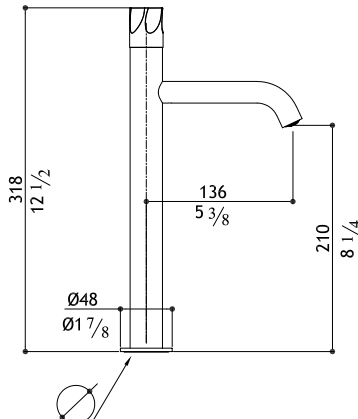

PE290

Flow rate: 1.2 GPM at 60 PSI

Single hole faucet with curved spout and concealed aerator - h300

PE290-M	Matte	1,380.00
PE290-P	Polished	1,500.00
PE290-MB	Black Steel	2,030.00
PE290-MT	Titanium Matte	2,030.00
PE290-MRG	Rose Gold Matte	2,290.00
PE290-MG	Yellow Gold Matte	2,290.00

Pop-up waste not included: see AC972 - AC990

PE291

Flow rate: 1.2 GPM at 60 PSI