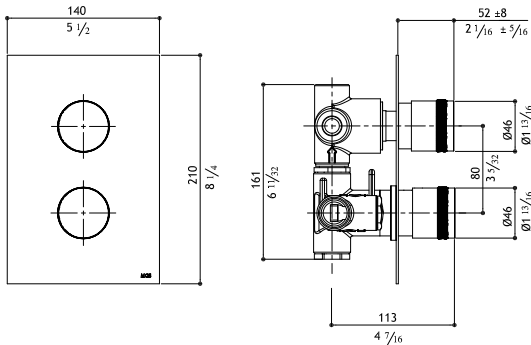

ER440

Flow rate: 8.7 GPM at 45 PSI

**Built-in thermostatic shower mixer - 2 knobs: temperature + 2 way volume controls
"Two water outlets"**

Trim

ER440-M	Matte	790.00
ER440-P	Polished	890.00
ER440-MB	Black Steel	1,250.00
ER440-MT	Titanium Matte	1,250.00
ER440-MRG	Rose Gold Matte	1,390.00
ER440-MG	Yellow Gold Matte	1,390.00

Must order separately - rough in valve, 3/4" - includes stops

SV9INC.220 US 1,390.00

Valves extension kit

SV9KPM.233 280.00

CALGreen Compliant