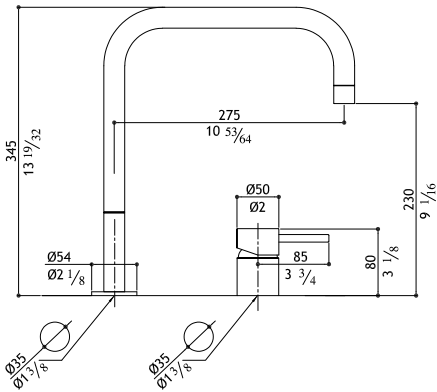

F2E-P

Polished

1,890.00

MGS F2 SQ

Flow rate: 1.8 GPM at 60 PSI

2 hole mixer

F2SQ-M

Matte