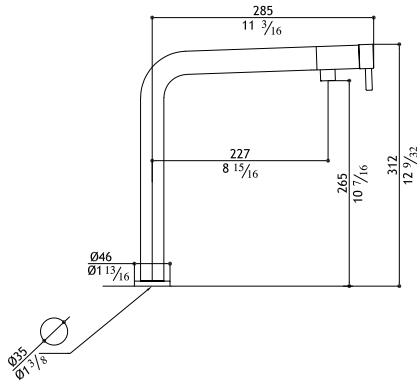

Single lever mixer

NERH-M		Matte	1,050.00
NERH-M K	Knurled handle	Matte	1,150.00
NERH-P		Polished	1,150.00
NEHR-P K	Knurled handle	Polished	1,250.00
NERH-MB		Black Steel	1,650.00
NERH-MB K	Knurled handle	Black Steel	1,750.00
NERH-MT		Titanium Matte	1,650.00
NERH-MT K	Knurled handle	Titanium Matte	1,750.00
NERH-MRG		Rose Gold Matte	1,880.00
NERH-MRG K	Knurled handle	Rose Gold Matte	1,980.00
NERH-MG		Yellow Gold Matte	1,880.00
NERH-MG K	Knurled handle	Yellow Gold Matte	1,980.00