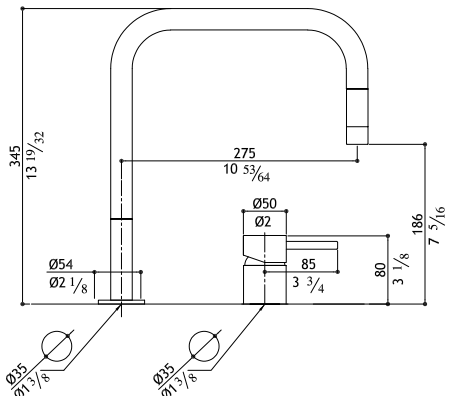

1,630.00

F2SQ-P

Polished

1,760.00

MGS F2 SQE

Flow rate: 1.8 GPM at 60 PSI

2 hole mixer with pull-out spout

F2SQE-M