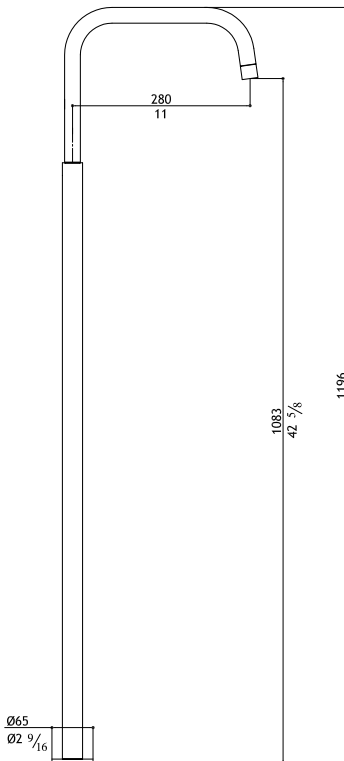

Basin column SQ spout - wall single lever mixer

MB274-M	Matte	2,450.00
MB274-P	Polished	2,650.00

Pop-up waste not included: see AC972 - AC990