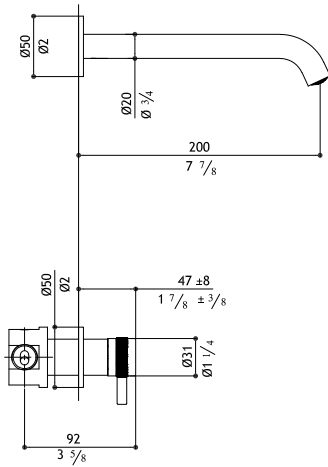

ER291

Flow rate: 1.2 GPM at 60 PSI

$

Two hole wall mounted faucet with concealed aerator, diameter 20

ER291T-M	Matte	990.00
ER291T-P	Polished	1,050.00
ER291T-MB	Black Steel	1,440.00
ER291T-MT	Titanium Matte	1,440.00
ER291T-MRG	Rose Gold Matte	1,670.00
ER291T-MG	Yellow Gold Matte	1,670.00

Must order separately - rough in valve

X32.1055	Matte	600.00
X31.1055	Polished	640.00
X34.1055	Black Steel	910.00
X38.1055	Titanium Matte	910.00
X33.1055	Rose Gold Matte	1,130.00
X3C.1055	Yellow Gold Matte	1,130.00

Pop-up waste not included: see AC972 - AC990