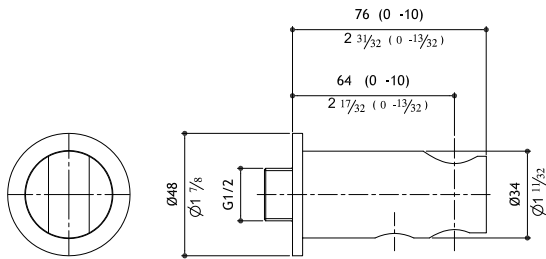

AC942

Hand towel holder

AC942-M	Matte	430.00
AC942-P	Polished	460.00

AC950

Robe hook

AC950-M	Matte	265.00
AC950-P	Polished	290.00

Robe hook

AC951-M	Matte	115.00
AC951-P	Polished	125.00
AC951-MB	Black Steel	145.00
AC951-MT	Titanium Matte	145.00
AC951-MRG	Rose Gold Matte	165.00
AC951-MG	Yellow Gold Matte	165.00