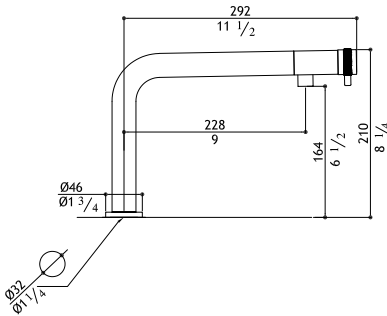

ER237 Flow rate: 1.2 GPM at 60 PSI