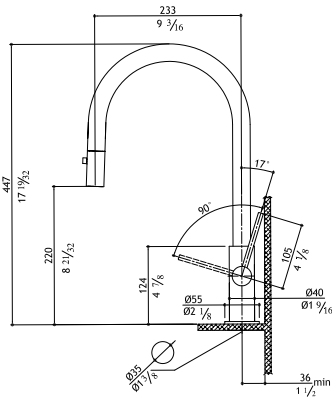

MGS SPIN D

Flow rate: 1.8 GPM at 60 PSI

Single lever mixer with dual spray outlet

17 degree handle allows installation with close back splash

SPINDN-M	Matte	1,795.00
SPINDN-M K	Knurled handle Matte	1,895.00
SPINDN-P	Polished	1,930.00
SPINDN-P K	Knurled handle Polished	2,030.00
SPINDN-MB	Black Steel	2,595.00
SPINDN-MB K	Knurled handle Black Steel	2,695.00
SPINDN-MT	Titanium Matte	2,595.00
SPINDN-MT K	Knurled handle Titanium Matte	2,695.00
SPINDN-MRG	Rose Gold Matte	2,795.00
SPINDN-MRG K	Knurled handle Rose Gold Matte	2,895.00
SPINDN-MG	Yellow Gold Matte	2,795.00
SPINDN-MG K	Knurled handle Yellow Gold Matte	2,895.00