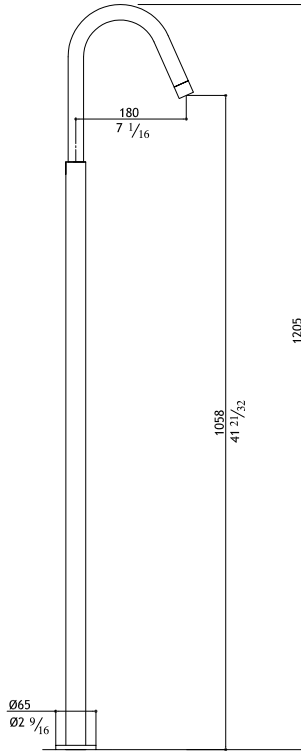

Basin column T spout - wall single lever mixer

MB272-M	Matte	2,450.00
MB272-P	Polished	2,650.00

Pop-up waste not included: see AC972 - AC990