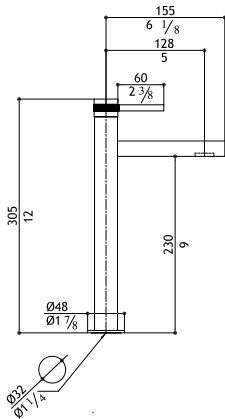

\$

Single lever mixer h111

ER235-M	Matte	1,085.00
ER235-P	Polished	1,185.00

Pop-up waste not included: see AC972 - AC990

ER236 Flow rate: 1.2 GPM at 60 PSI

Single lever mixer h300

ER236-M	Matte	1,290.00
ER236-P	Polished	1,435.00