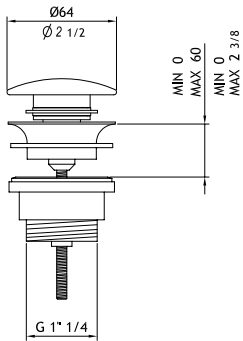

AC990

Universal pop-up waste