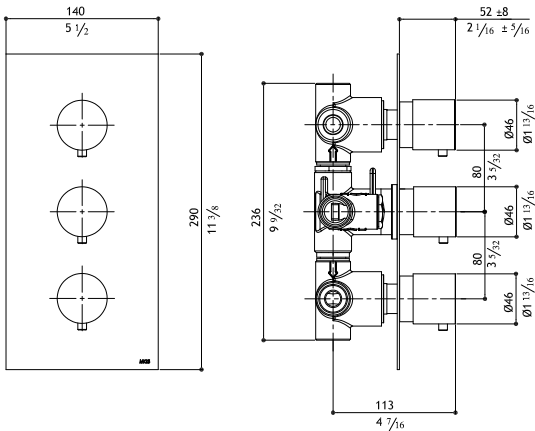

MB443N

Flow rate: 10 GPM at 45 PSI

Built-in thermostatic shower mixer - 3 knobs: temperature, 2 x 2 way volume controls
"Four water outlets"

Trim

MB443N-M Matte 1,050.00

MB443N-P Polished 1,230.00

Must order separately - rough in valve, 3/4" - includes stops
SV9INC.223 US 2,140.00

Valves extension kit
SV9KPM.226 330.00

MB444N

Flow rate: 8.4 GPM at 45 PSI