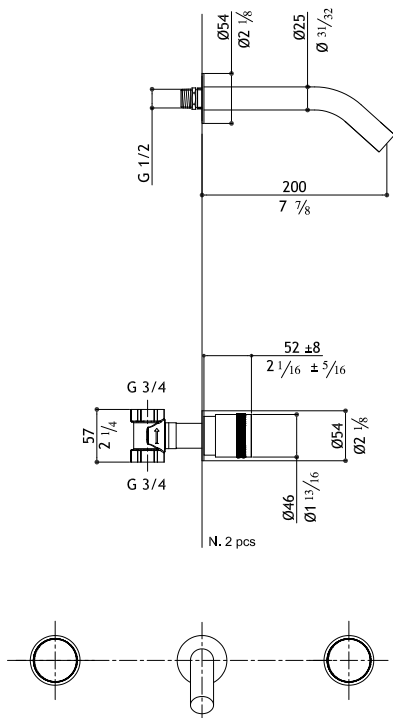

Wall mounted 3 hole faucet

ER287-M	Matte	1,590.00
ER287-P	Polished	1,690.00
ER287-MB	Black Steel	2,350.00
ER287-MT	Titanium Matte	2,350.00
ER287-MRG	Rose Gold Matte	2,550.00
ER287-MG	Yellow Gold Matte	2,550.00

SV9INC.229 US SX left Must order separately - rough in valve 280.00

SV9INC.229 US DX right Must order separately - rough in valve 280.00

34 mm extension - 2 x needed

SV9KPM.228 35.00

Pop-up waste not included: see AC972 - AC990