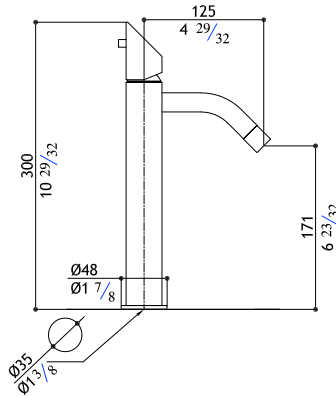

CB228

Flow rate: 1.2 GPM at 60 PSI

Single lever mixer h300

CB228-M Matte 1,590.00

CB228-P Polished 1,700.00

Pop-up waste not included: see AC972 - AC990

CB229

Flow rate: 1.2 GPM at 60 PSI