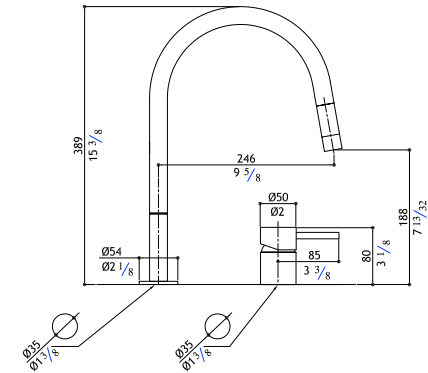

Flow rate: 1.8 GPM at 60 PSI

2 hole mixer with pull-out spout

F2RE-M

Matte

1,750.00

F2RE-P

Polished

1,890.00