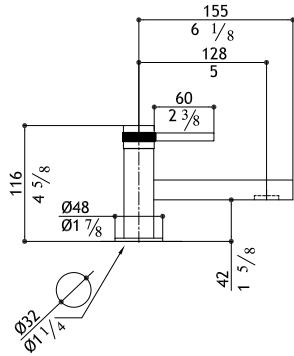

ER235 WASHBASIN Flow rate: 1.2 GPM at 60 PSI

$

Single lever mixer h111

ER235-M	Matte	1,085.00
ER235-P	Polished	1,185.00

Pop-up waste not included: see AC972 - AC990