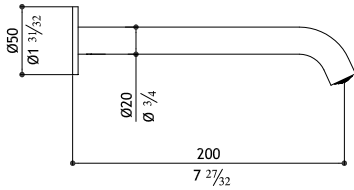

AC986-M

Matte

680.00

AC986-P

Polished

800.00