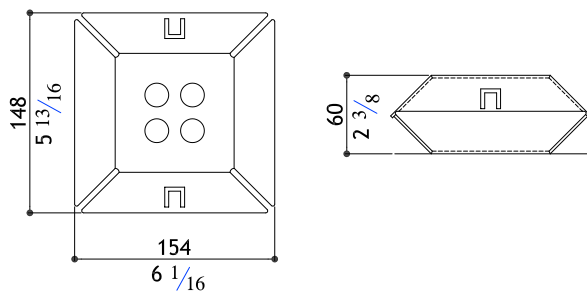

AC960

Container with lid

AC960-M	Matte	260.00
AC960-P	Polished	280.00