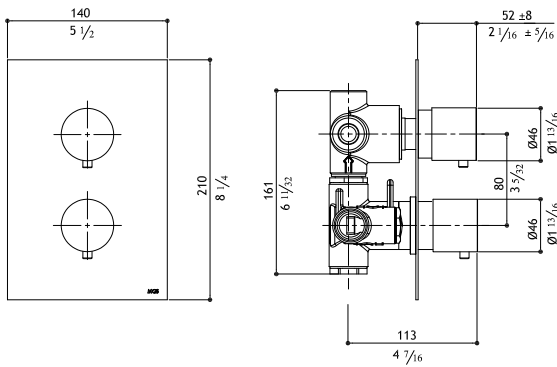

SV9INC.229 US 280.00

Valve extension kit

SV9KPM.228 35.00

CALGreen Compliant according to the type of installation

MB449N

Flow rate: 5.8 GPM at 45 PSI

Built-in thermostatic shower mixer - 2 knobs: temperature + 3 way volume control