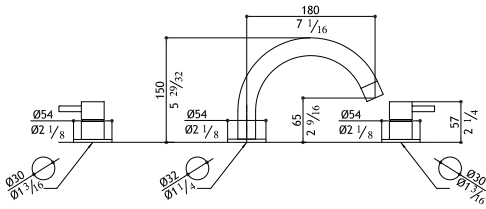

MB249 **Flow rate: 1.2 GPM at 60 PSI**

$

Three hole mixer - 1/2" valves - spout R90

MB249-M Matte 1,780.00

MB249-P Polished 1,890.00

Pop-up waste not included: see AC972 - AC990