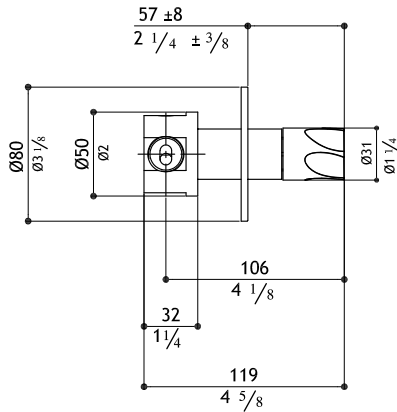

Built-in shower mixer - trim ring Ø 80 mm (does not meet US code approvals)

PE445-M	Matte	335.00
PE445-P	Polished	365.00
PE445-MB	Black Steel	415.00
PE445-MT	Titanium Matte	415.00
PE445-MRG	Rose Gold Matte	450.00
PE445-MG	Yellow Gold Matte	450.00

Must order separately - rough in valve

X32.1055	Matte	600.00
X31.1055	Polished	640.00
X34.1055	Black Steel	910.00
X38.1055	Titanium Matte	910.00
X33.1055	Rose Gold Matte	1,130.00
X3C.1055	Yellow Gold Matte	1,130.00

B5