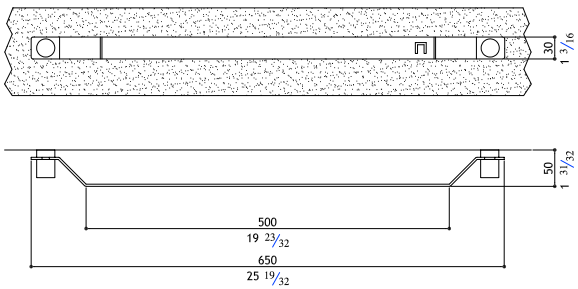

AC930

Hand towel bar

AC930-M	Matte	430.00
AC930-P	Polished	480.00

AC931

Bath towel bar

AC931-M	Matte	460.00
AC931-P	Polished	510.00

AC932

Square towel holder