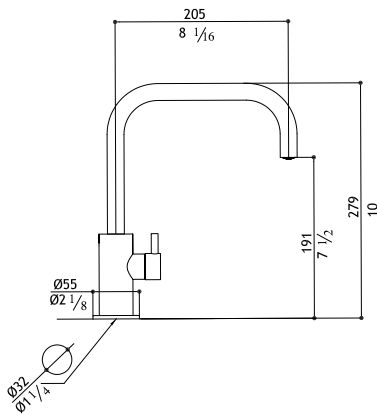

Single lever mixer

SPIN SQ-M		Matte	1,180.00
SPIN SQ-M K	Knurled handle	Matte	1,280.00
SPIN SQ-P		Polished	1,280.00
SPIN SQ-P K	Knurled handle	Polished	1,380.00