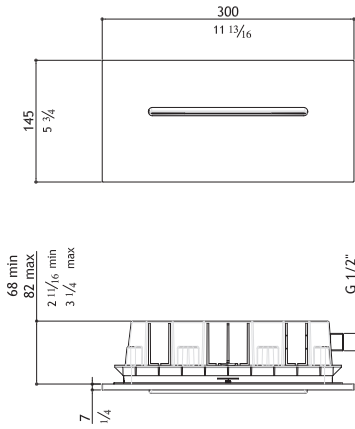

SO624 **Flow rate: 1.8 GPM at 80 PSI**

$