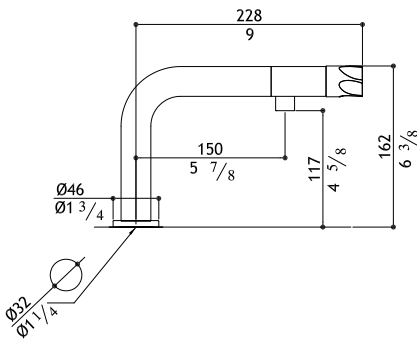

Single lever mixer

PE266-M	Matte	1,070.00
PE266-P	Polished	1,130.00
PE266-MB	Black Steel	1,720.00
PE266-MT	Titanium Matte	1,720.00
PE266-MRG	Rose Gold Matte	1,870.00
PE266-MG	Yellow Gold Matte	1,870.00

Pop-up waste not included: see AC972 - AC990

PE276

Flow rate: 1.2 GPM at 60 PSI