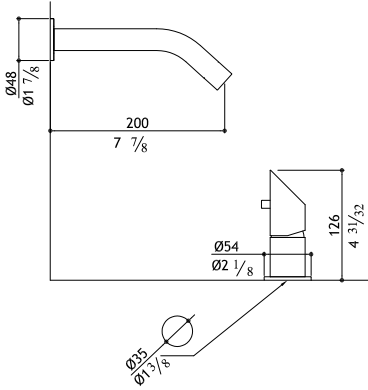

CB211 **Flow rate: 1.2 GPM at 60 PSI**

3 hole mixer wall mounted spout

CB211-M Matte 2,150.00

CB211-P Polished 2,320.00

Pop-up waste not included: see AC972 - AC990

CB214 **Flow rate: 1.2 GPM at 60 PSI**

2 hole mixer wall mounted spout