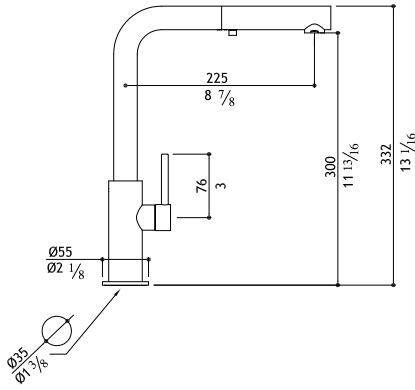

Single lever mixer with dual spray outlet

17 degree handle allows installation with close back splash

SPIN HD-M		Matte	1,895.00
SPIN HD-M K	Knurled handle	Matte	1,995.00
SPIN HD-P		Polished	1,930.00
SPIN HD-P K	Knurled handle	Polished	2,030.00
SPIN HD-MB		Black Steel	2,695.00
SPIN HD-MB K	Knurled handle	Black Steel	2,795.00
SPIN HD-MT		Titanium Matte	2,695.00
SPIN HD-MT K	Knurled handle	Titanium Matte	2,795.00
SPIN HD-MRG		Rose Gold Matte	2,895.00
SPIN HD-MRG K	Knurled handle	Rose Gold Matte	2,995.00
SPIN HD-MG		Yellow Gold Matte	2,895.00
SPIN HD-MG K	Knurled handle	Yellow Gold Matte	2,995.00