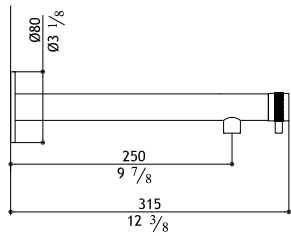

Single Lever Mixer wall mounted L310 - Trim only

ER276T-M	Matte	1,410.00
ER276T-P	Polished	1,510.00
ER276T-MB	Black Steel	2,280.00
ER276T-MT	Titanium Matte	2,280.00
ER276T-MRG	Rose Gold Matte	2,480.00
ER276T-MG	Yellow Gold Matte	2,480.00

Pop-up waste not included: see AC972 - AC990

Must order separately - rough in valve

X49.1020		380.00