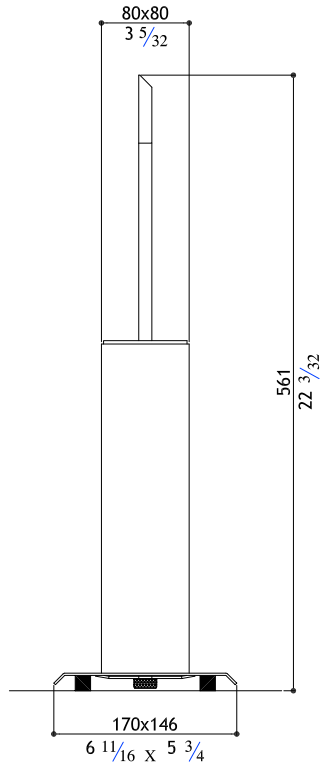

Free standing toilet brush holder

AC913-M	Matte	970.00
AC913-P	Polished	1,190.00

Flow rate: 1.8 GPM at 80 PSI