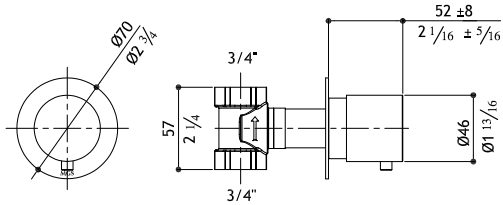

Bathtub mixer - deck mounted

MB515-M	Matte	715.00
MB515-P	Polished	780.00

MB704

Three way built-in diverter with volume control

MB704-M	Matte	370.00
MB704-P	Polished	430.00
MB704-MB	Black Steel	595.00
MB704-MT	Titanium Matte	595.00
MB704-MRG	Rose Gold Matte	675.00
MB704-MG	Yellow Gold Matte	675.00