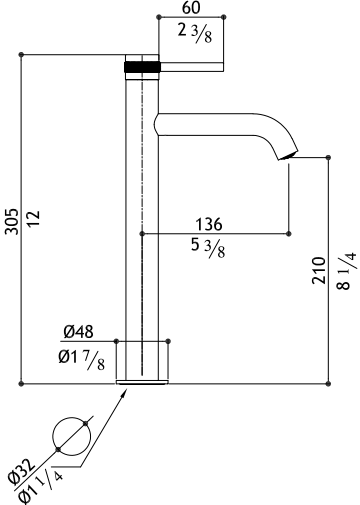

ER290 **Flow rate: 1.2 GPM at 60 PSI**

Single hole faucet with curved spout and concealed aerator - h300

ER290-M	Matte	1,260.00
ER290-P	Polished	1,380.00
ER290-MB	Black Steel	1,890.00
ER290-MT	Titanium Matte	1,890.00
ER290-MRG	Rose Gold Matte	2,150.00
ER290-MG	Yellow Gold Matte	2,150.00

Pop-up waste not included: see AC972 - AC990