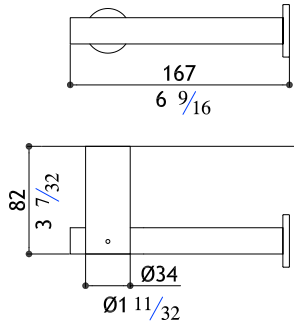

AC941

$

Toilet paper holder

AC941-M	Matte	250.00
AC941-P	Polished	294.00
AC941-MB	Black Steel	530.00
AC941-MT	Titanium Matte	530.00
AC941-MRG	Rose Gold Matte	630.00
AC941-MG	Yellow Gold Matte	630.00