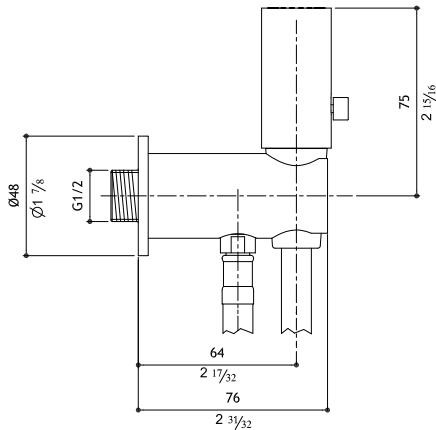

AC975

Hand held dual flow bidet spray

AC975-M	Matte	880.00
AC975-P	Polished	925.00