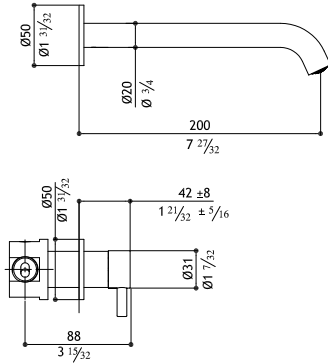

MB291 **Flow rate: 1.2 GPM at 60 PSI**

$

Two hole wall mounted faucet with concealed aerator, diameter 20

MB291T-M	Matte	890.00
MB291T-P	Polished	950.00
MB291T-MB	Black Steel	1,340.00
MB291T-MT	Titanium Matte	1,340.00
MB291T-MRG	Rose Gold Matte	1,570.00
MB291T-MG	Yellow Gold Matte	1,570.00

Must order separately - rough in valve

X32.1055	Matte	600.00
X31.1055	Polished	640.00
X34.1055	Black Steel	910.00
X38.1055	Titanium Matte	910.00
X33.1055	Rose Gold Matte	1,130.00
X3C.1055	Yellow Gold Matte	1,130.00

Pop-up waste not included: see AC972 - AC990