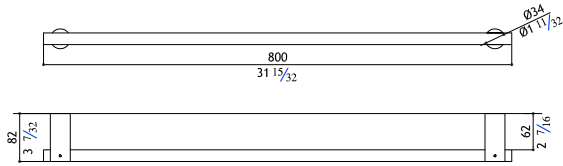

Bath towel holder

AC935-M	Matte	540.00
AC935-P	Polished	580.00
AC935-MT	Titanium Matte	810.00
AC935-MRG	Rose Gold Matte	890.00
AC935-MG	Yellow Gold Matte	890.00