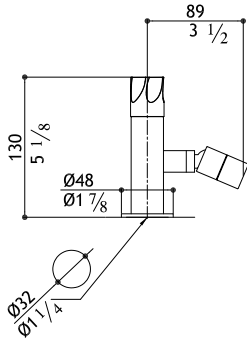

Single lever mixer for bidet - swivel spout

PE304-M	Matte	1,170.00
PE304-P	Polished	1,250.00
PE304-MB	Black Steel	1,815.00
PE304-MT	Titanium Matte	1,815.00
PE304-MRG	Rose Gold Matte	2,030.00
PE304-MG	Yellow Gold Matte	2,030.00

Pop-up waste not included: see AC972 - AC990