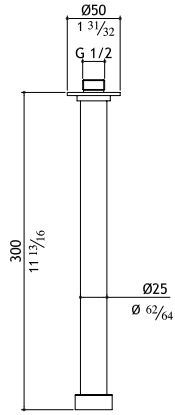

AC989

$

Long arm for ceiling shower head installation without swivel

AC989-M	Matte	520.00
AC989-P	Polished	550.00

AC990

Universal pop-up waste

AC990-MB	Black Steel	325.00
AC990-MT	Titanium Matte	325.00
AC990-MRG	Rose Gold Matte	350.00
AC990-MG	Yellow Gold Matte	350.00

AC991

Siphon 1" 1/4

AC991-M	Matte	390.00