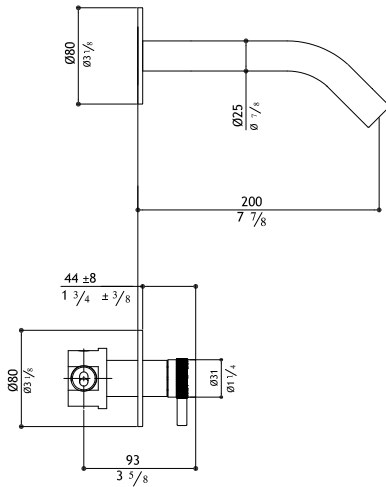

Two hole tub mixer wall mounted

ER511-M	Matte	1,090.00
ER511-P	Polished	1,150.00
ER511-MB	Black Steel	1,810.00
ER511-MT	Titanium Matte	1,810.00
ER511-MRG	Rose Gold Matte	1,970.00
ER511-MG	Yellow Gold Matte	1,970.00

Must order separately - rough in valve

X32.1055	Matte	600.00
X31.1055	Polished	640.00
X34.1055	Black Steel	910.00
X38.1055	Titanium Matte	910.00
X33.1055	Rose Gold Matte	1,130.00
X3C.1055	Yellow Gold Matte	1,130.00