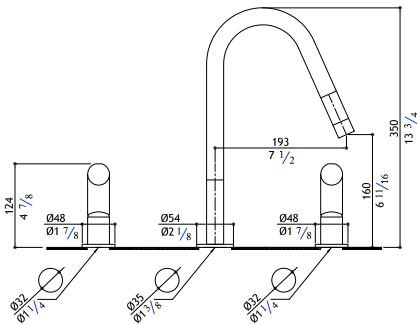

MGS T45 E

Flow rate: 1.8 GPM at 60 PSI

3 hole mixer with pull-out spout

KWP-M	Matte	2,180.00
KWP-P	Polished	2,350.00