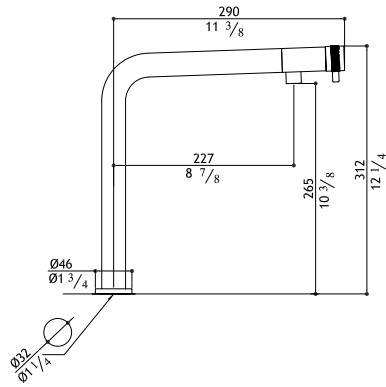

ER238

Flow rate: 1.2 GPM at 60 PSI

$

Single lever mixer

ER238-M	Matte	1,150.00
ER238-P	Polished	1,250.00
ER238-MB	Black Steel	1,850.00
ER238-MT	Titanium Matte	1,850.00
ER238-MRG	Rose Gold Matte	1,980.00
ER238-MG	Yellow Gold Matte	1,980.00

Pop-up waste not included: see AC972 - AC990