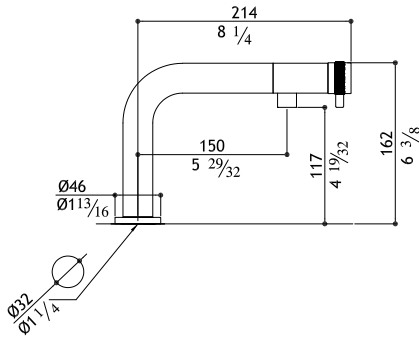

Pop-up waste not included: see AC972 - AC990

ER264

Flow rate: 1.2 GPM at 60 PSI

Single lever mixer - rotating spout

ER264-M	Matte	1,190.00
ER264-P	Polished	1,290.00

Pop-up waste not included: see AC972 - AC990