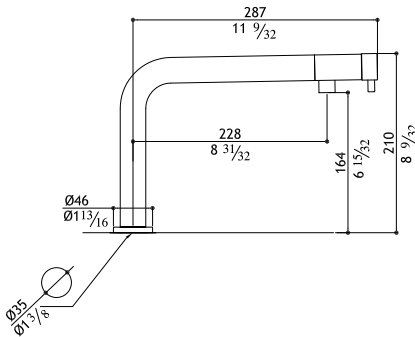

MB237 Flow rate: 1.2 GPM at 60 PSI