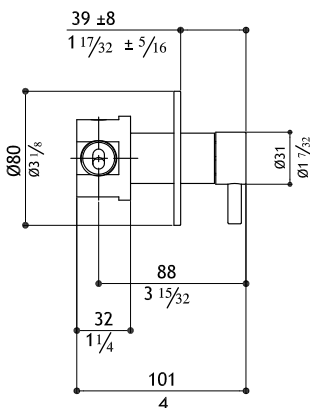

Built-in shower mixer - trim ring Ø 80 mm (does not meet US code approvals)

MB445T-M	Matte	115.00
MB445T-P	Polished	145.00
MB445T-MB	Black Steel	175.00
MB445T-MT	Titanium Matte	175.00
MB445T-MRG	Rose Gold Matte	210.00
MB445T-MG	Yellow Gold Matte	210.00