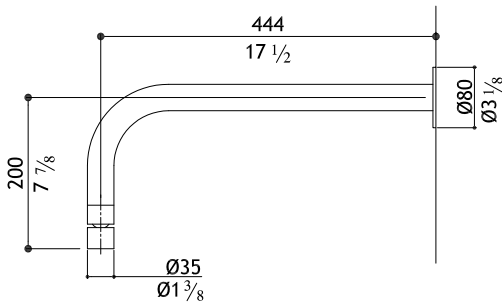

Wall-mounted shower shelf with 2 hooks

AC964-M	Matte	550.00
AC964-P	Polished	650.00

AC972

\$

Pop up waste & tailpiece

AC972-M	Matte	130.00
AC972-P	Polished	140.00

AC973

Wall mounted shower head arm with swivel