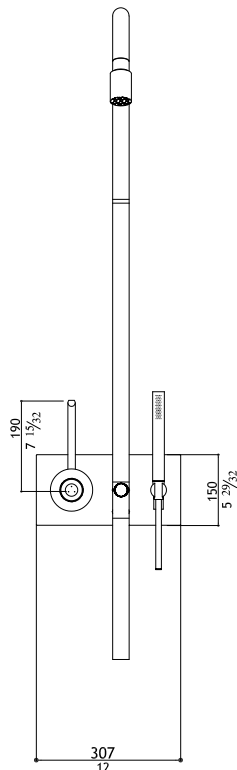

Thermostatic shower column with hand shower and shower head

Trim

CB404N-M Matte 5,130.00

CB404N-P Polished 5,430.00

Must order separately - rough in valve

X39.1066 US 2,190.00

CALGreen Compliant