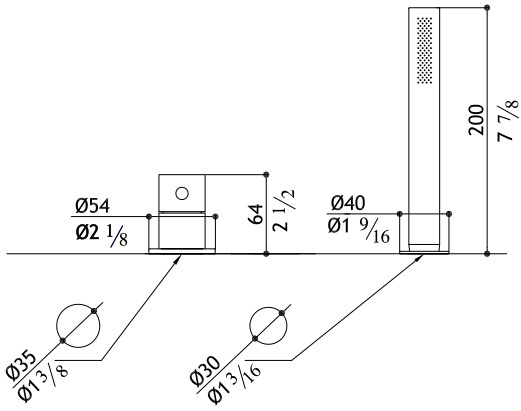

Matte

2,150.00

MB508-P

Polished

2,310.00

Single lever mixer with hand shower

MB509-M	Matte	1,450.00
MB509-P	Polished	1,580.00
MB509-MB	Black Steel	2,210.00
MB509-MT	Titanium Matte	2,210.00
MB509-MRG	Rose Gold Matte	2,450.00
MB509-MG	Yellow Gold Matte	2,450.00