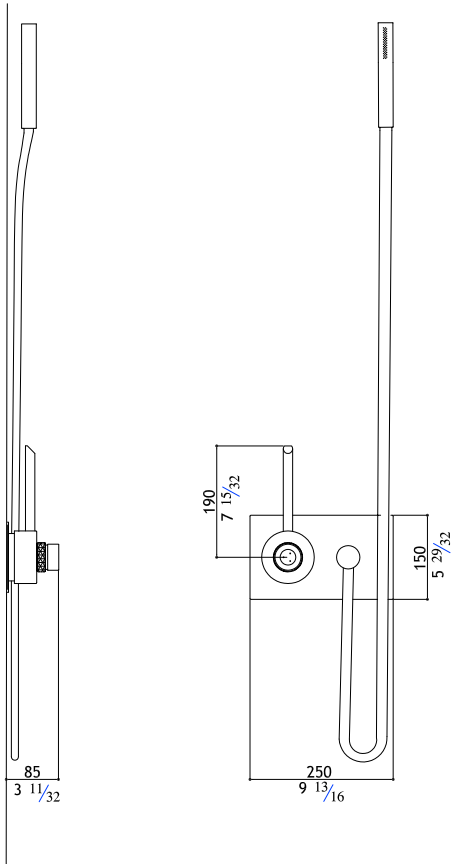

Built in Thermostatic Shower with hand shower

Trim

CB407-M Matte 3,490.00

CB407-P Polished 3,680.00

Must order separately - rough in valve

X29.936 1,570.00

CALGreen Compliant