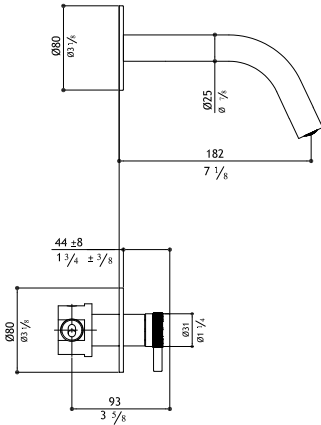

Two Hole Mixer wall mounted - small mixer

ER279T-M	Matte	1,090.00
ER279T-P	Polished	1,150.00
ER279T-MB	Black Steel	1,810.00
ER279T-MT	Titanium Matte	1,810.00
ER279T-MRG	Rose Gold Matte	1,970.00
ER279T-MG	Yellow Gold Matte	1,970.00

Must order separately - rough in valve

X32.1055	Matte	600.00
X31.1055	Polished	640.00
X34.1055	Black Steel	910.00
X38.1055	Titanium Matte	910.00
X33.1055	Rose Gold Matte	1,130.00
X3C.1055	Yellow Gold Matte	1,130.00

Pop-up waste not included: see AC972 - AC990