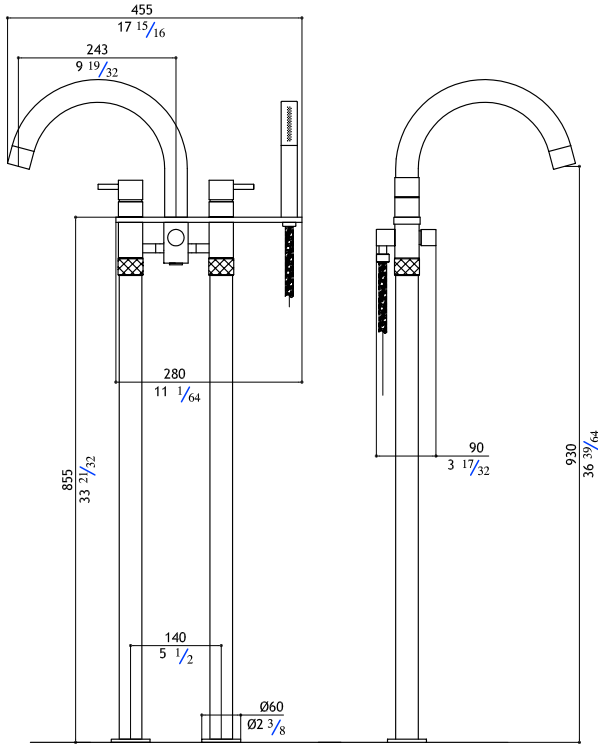

SV9INC.312 US 1,850.00

Valves extension kit

SV9KPM.318 34 mm 420.00

CALGreen Compliant

To be completed with a hand shower AC920 or AC922 or AC924

Floor mounted bathtub column with built-in diverter and hand shower
3/4" valves