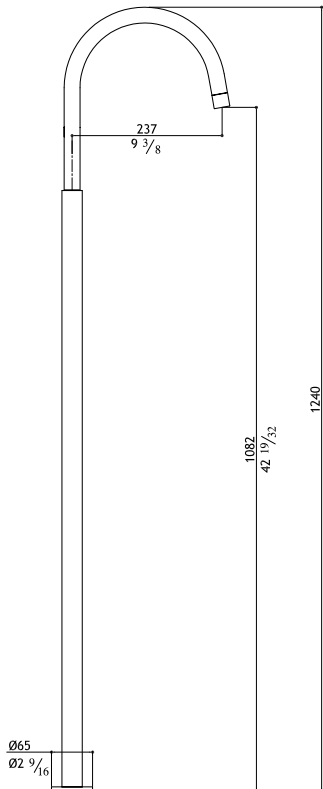

Basin column R spout - wall single lever mixer

MB270-M	Matte	2,450.00
MB270-P	Polished	2,650.00

Pop-up waste not included: see AC972 - AC990