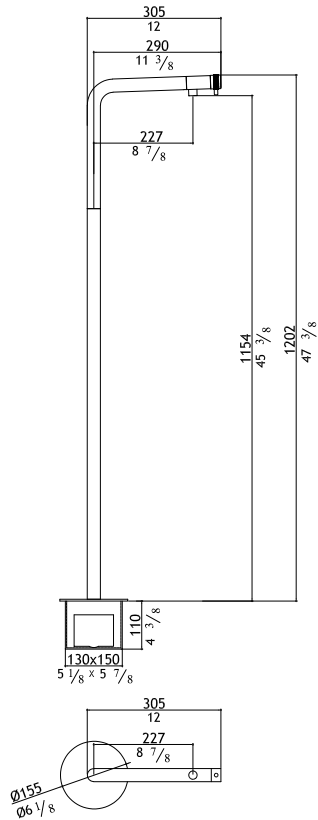

ER247

Flow rate: 1.2 GPM at 60 PSI

Floor Mounted single lever mixer

ER247-M	Matte	2,450.00
ER247-P	Polished	2,690.00
Must order separately - Rough in base		
X29.1059		600.00

Pop-up waste not included: see AC972 - AC990