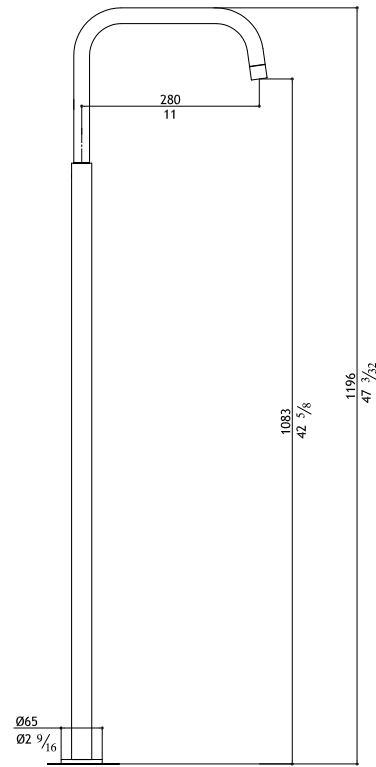

Basin column SQ spout

AC982-M Matte 1,600.00

AC982-P Polished 1,750.00