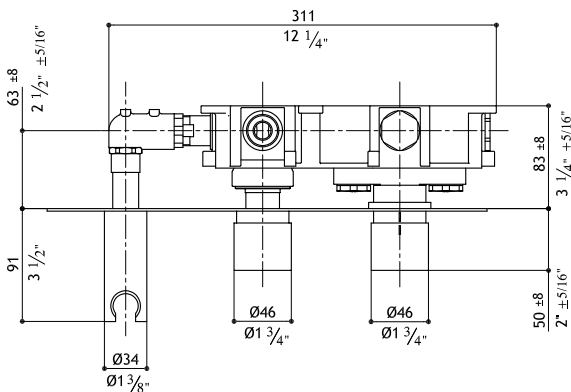

Built-in Thermostatic Shower Mixer - 2 knobs: temperature + 3 way volume control, water outlet with hook

Trim

MB456-M	Matte	1,290.00
MB456-P	Polished	1,450.00
MB456-MB	Black Steel	2,050.00
MB456-MT	Titanium Matte	2,050.00
MB456-MRG	Rose Gold Matte	2,380.00
MB456-MG	Yellow Gold Matte	2,380.00

Must order separately - rough in valve 3/4" – includes stops

SV9INC.312 US 1,850.00

Valves extension kit

SV9KPM.318 34 mm 420.00

CALGreen Compliant

To be completed with a hand shower AC920 or AC922 or AC924