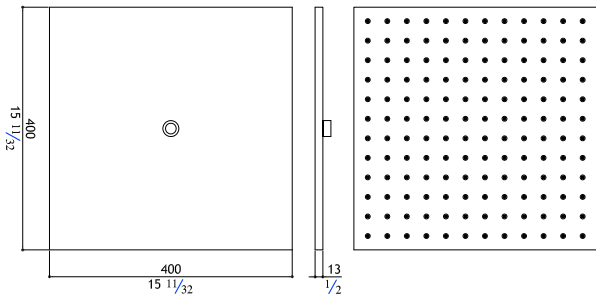

SO608-M	Matte	2,250.00
SO608-P	Polished	2,410.00

To be installed with an MGS shower arm or in combination with a CB "square" shower column.
Wall mounted arm: AC973 or AC988
Ceiling arm: AC870, AC987 or AC989

SO609 1.8 GPM flow restrictor in Shower Arms

Rain shower head square 200 x 200