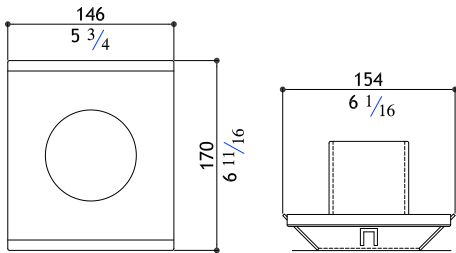

AC962-M	Matte	260.00
AC962-P	Polished	280.00