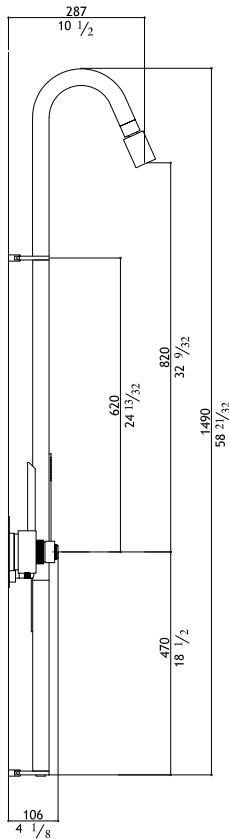

Thermostatic shower column with hand shower and shower head

Trim

CB404N-M Matte 5,130.00

CB404N-P Polished 5,430.00

Must order separately - rough in valve

X39.1066 US 2,190.00

CALGreen Compliant