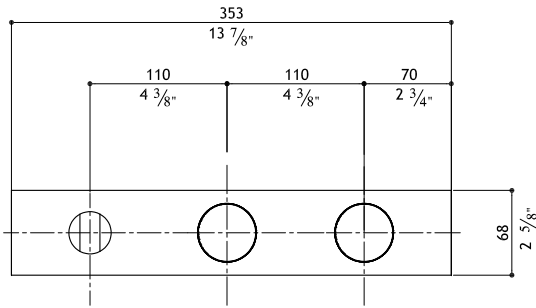

ER455

Flow rate: 8.7 GPM at 20 PSI

$

Built-in Thermostatic Shower Mixer - 2 knobs: temperature + 2 way volume control, water outlet with hook

Trim

ER455-M	Matte	1,390.00
ER455-P	Polished	1,550.00
ER455-MB	Black Steel	2,150.00
ER455-MT	Titanium Matte	2,150.00
ER455-MRG	Rose Gold Matte	2,480.00
ER455-MG	Yellow Gold Matte	2,480.00