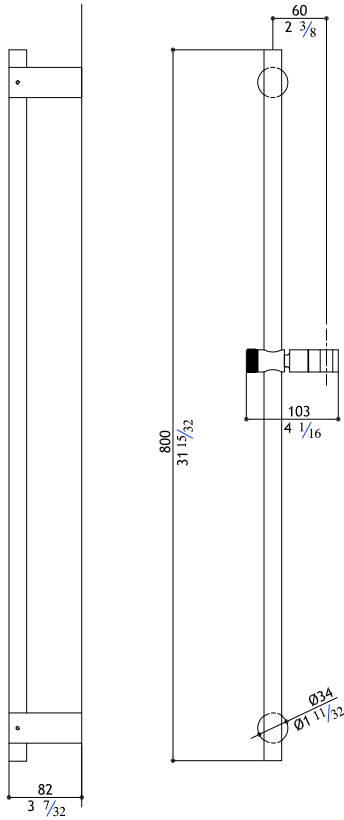

AC953 $

Hand Shower Sliding Rail

AC953-M

Matte

835.00

AC953-P

Polished

900.00

AC954

Fixed hand shower holder