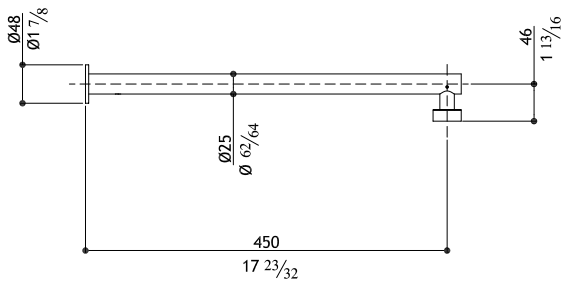

Wall mounted shower head arm, 25 mm diameter, no swivel

AC988-M	Matte	520.00
AC988-P	Polished	550.00
AC988-MB	Black Steel	780.00
AC988-MT	Titanium Matte	780.00
AC988-MRG	Rose Gold Matte	890.00
AC988-MG	Yellow Gold Matte	890.00