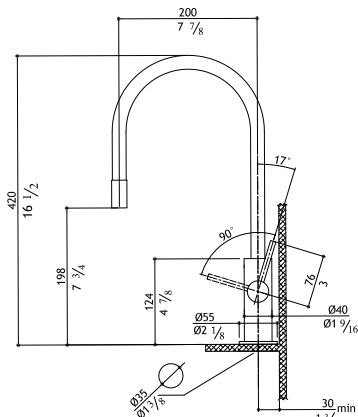

Single lever mixer with pull-out spout
17 degree handle allows installation with close back splash

SPIN E-M		Matte	1,395.00
SPIN E-M K	Knurled handle	Matte	1,495.00
SPIN E-P		Polished	1,510.00
SPIN E-P K	Knurled handle	Polished	1,610.00