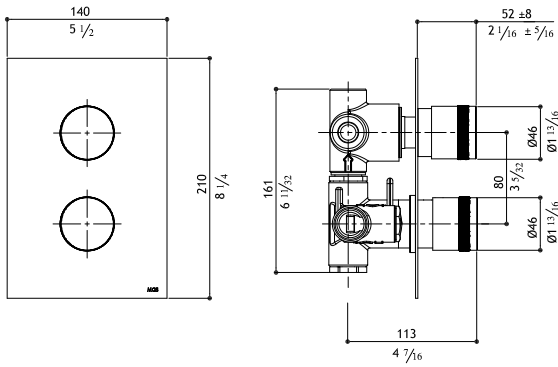

Built-in thermostatic shower mixer - 2 knobs: temperature + 3 way volume control
"Three water outlets" One outlet at a time - positive flow

Trim		
ER449-M	Matte	790.00
ER449-P	Polished	890.00
ER449-MB	Black Steel	1,250.00
ER449-MT	Titanium Matte	1,250.00
ER449-MRG	Rose Gold Matte	1,390.00
ER449-MG	Yellow Gold Matte	1,390.00

Must order separately - rough in valve

SV9INC.275 US	1,590.00
Valves extension kit	
SV9KPM.233	280.00
CALGreen Compliant