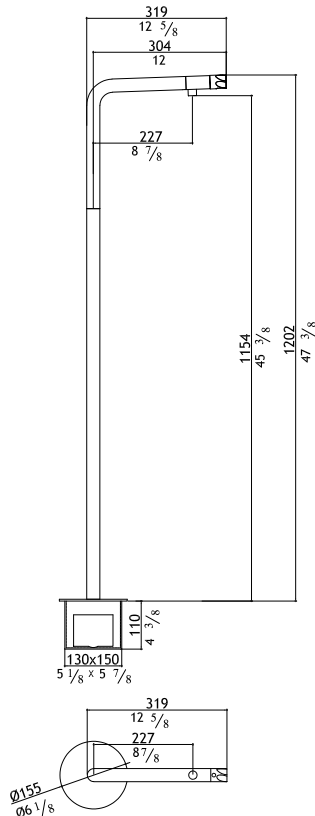

Floor Mounted single lever mixer

PE247-M	Matte	2,570.00
PE247-P	Polished	2,810.00

Must order separately - Rough in base

X29.1059		600.00

Pop-up waste not included: see AC972 - AC990