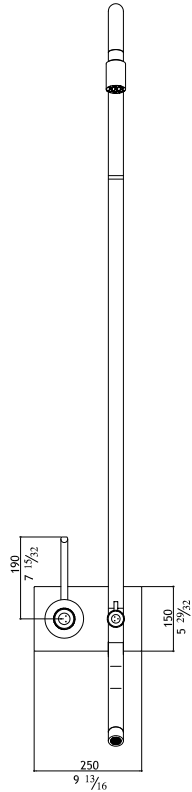

Thermostatic shower column with tub filter and shower head

Trim

CB402-M Matte 5,330.00

CB402-P Polished 5,630.00

Must order separately - rough in valve

X29.936 1,570.00

CALGreen Compliant