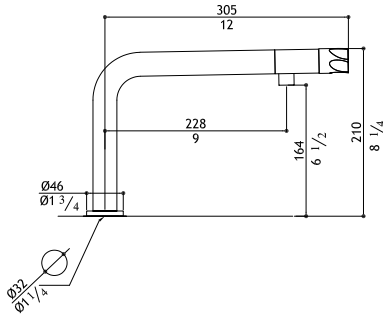

PE237

Flow rate: 1.2 GPM at 60 PSI

$

Single lever mixer

PE237-M	Matte	1,170.00
PE237-P	Polished	1,270.00
PE237-MB	Black Steel	1,890.00
PE237-MT	Titanium Matte	1,890.00
PE237-MRG	Rose Gold Matte	2,020.00
PE237-MG	Yellow Gold Matte	2,020.00

Pop-up waste not included: see AC972 - AC990