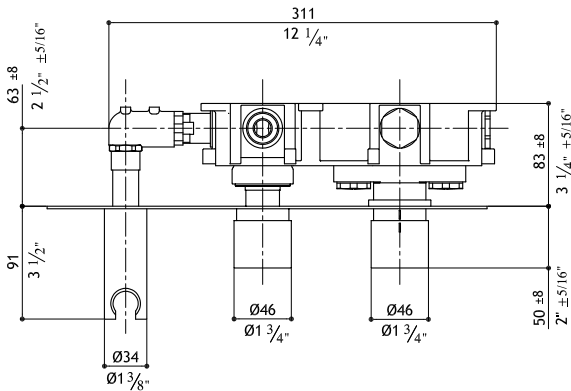

Built-in Thermostatic Shower Mixer - 2 knobs: temperature + 2 way volume control, water outlet with hook

Trim

MB455-M	Matte	1,290.00
MB455-P	Polished	1,450.00
MB455-MB	Black Steel	2,050.00
MB455-MT	Titanium Matte	2,050.00
MB455-MRG	Rose Gold Matte	2,380.00
MB455-MG	Yellow Gold Matte	2,380.00

Must order separately - rough in valve 3/4" – includes stops

SV9INC.311 US 1,730.00

Valves extension kit

SV9KPM.318 34 mm 420.00

CALGreen Compliant

To be completed with a hand shower AC920 or AC922 or AC924