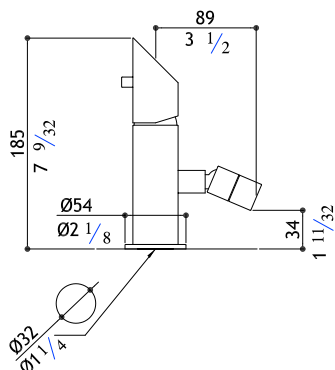

CB303

BIDET

Flow rate: 1.2 GPM at 60 PSI

Single lever mixer for bidet - swivel spout

CB303-M Matte 1,290.00

CB303-P Polished 1,390.00

Pop-up waste not included: see AC972 - AC990

Shower column with hand shower and shower head