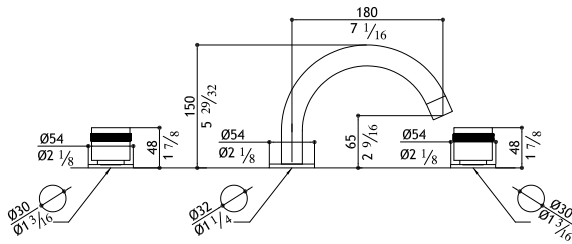

Three hole mixer - 1/2" valves - spout R90

ER282-M	Matte	1,880.00
ER282-P	Polished	1,990.00
ER282-MB	Black Steel	2,850.00
ER282-MT	Titanium Matte	2,850.00
ER282-MRG	Rose Gold Matte	3,350.00
ER282-MG	Yellow Gold Matte	3,350.00

Pop-up waste not included: see AC972 - AC990