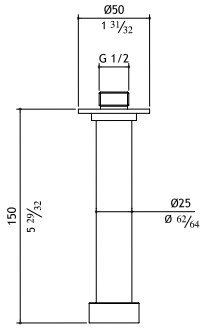

Short arm for ceiling shower head installation without swivel

AC987-M	Matte	480.00
AC987-P	Polished	510.00
AC987-MB	Black Steel	750.00
AC987-MT	Titanium Matte	750.00
AC987-MRG	Rose Gold Matte	810.00
AC987-MG	Yellow Gold Matte	810.00