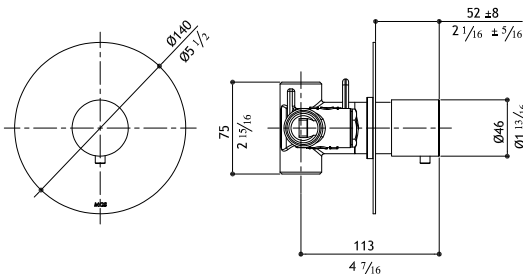

Single knob built-in thermostatic shower mixer

Trim

MB444N-M Matte 430.00

MB444N-P Polished 490.00

Must order separately - rough in valve, 3/4" - includes stops
SV9INC.224 US 720.00

Valve extension kit
SV9KPM.227 250.00