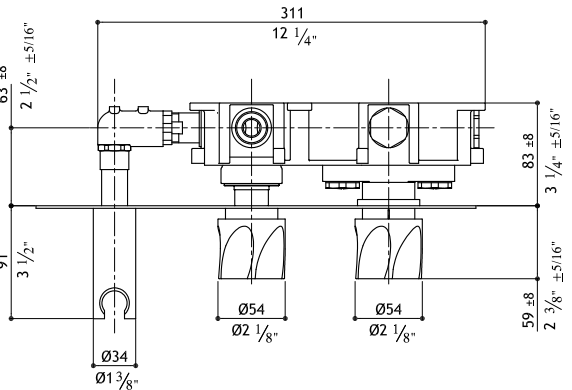

PE455 **Flow rate: 8.7 GPM at 20 PSI**

$

Built-in Thermostatic Shower Mixer - 2 knobs: temperature + 2 way volume control, water outlet with hook

Trim

PE455-M	Matte	890.00
PE455-P	Polished	990.00
PE455-MB	Black Steel	1,350.00
PE455-MT	Titanium Matte	1,350.00
PE455-MRG	Rose Gold Matte	1,490.00
PE455-MG	Yellow Gold Matte	1,490.00

Must order separately - rough in valve

SV9INC.311 US 1,730.00

Valves extension kit

SV9KPM.318 420.00

CALGreen Compliant

To be completed with a hand shower AC920 or AC922 or AC924

PE456 **Flow rate: 8.7 GPM at 20 PSI**

Built-in Thermostatic Shower Mixer - 2 knobs: temperature + 3 way volume control, water outlet with hook

Trim

PE456-M	Matte	1,390.00
PE456-P	Polished	1,550.00
PE456-MB	Black Steel	2,150.00
PE456-MT	Titanium Matte	2,150.00
PE456-MRG	Rose Gold Matte	2,480.00
PE456-MG	Yellow Gold Matte	2,480.00

Must order separately - rough in valve

SV9INC.312 US 1,850.00

Valves extension kit

SV9KPM.318 420.00

CALGreen Compliant

To be completed with a hand shower AC920 or AC922 or AC924