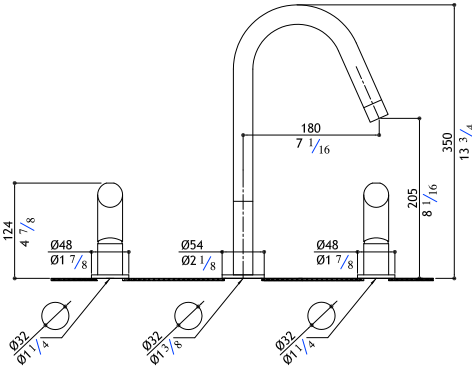

MGS T45

Flow rate: 1.8 GPM at 60 PSI

3 hole mixer

KWF-M	Matte	1,960.00
KWF-P	Polished	2,150.00

MGS T45 DF

Flow rate: 1.8 GPM at 60 PSI