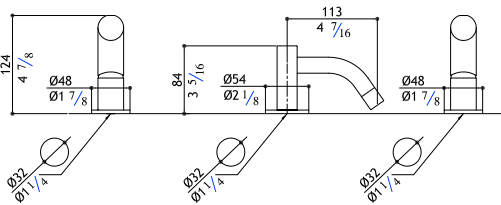

Three hole mixer - horizontal spout

CB202-M Matte 1,870.00

CB202-P Polished 2,010.00

Pop-up waste not included: see AC972 - AC990