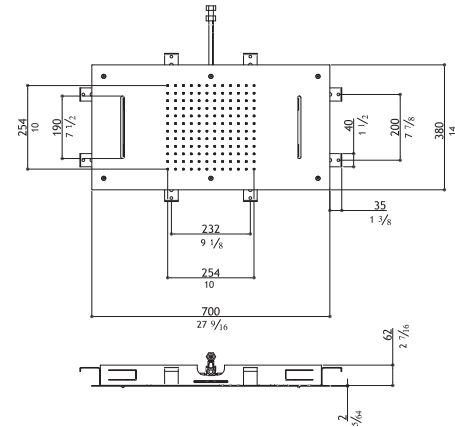

SO625 **Flow rate: 1.8 GPM at 80 PSI**

Built-in shower head 380x700 rain effect - double waterfall
Requires two water inlets

SO625-M	Matte	4,450.00
SO625-P	Polished	4,500.00

SO626 **Flow rate: 1.8 GPM at 80 PSI**