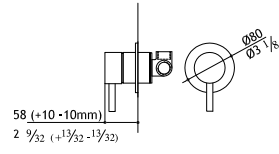

Basin column R spout - wall single lever mixer

MB270-M	Matte	2,450.00
MB270-P	Polished	2,650.00

Pop-up waste not included: see AC972 - AC990

Basin column T spout - wall single lever mixer

MB272-M	Matte	2,450.00
MB272-P	Polished	2,650.00