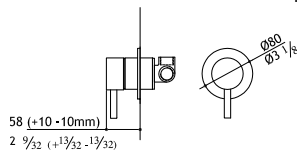

Basin column R spout - wall single lever mixer

MB270-M	Matte	2,450.00
MB270-P	Polished	2,650.00

Pop-up waste not included: see AC972 - AC990