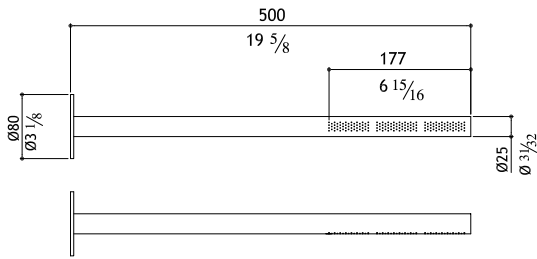

SO612

Flow rate: 1.8 GPM at 80 PSI

$

Tubular shower head wall mounted

SO612-M	Matte	1,980.00
SO612-P	Polished	2,190.00
SO612-MB	Black Steel	2,850.00
SO612-MT	Titanium Matte	2,850.00
SO612-MRG	Rose Gold Matte	3,350.00
SO612-MG	Yellow Gold Matte	3,350.00

SO613

Flow rate: 1.8 GPM at 80 PSI

Built-in shower head 500x500 / rain - waterfall - chromotherapy - vaporizer