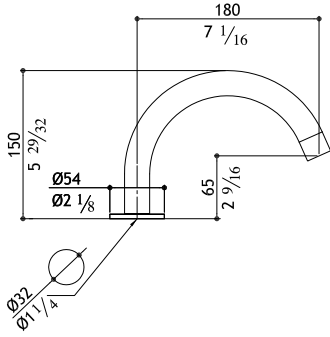

Deck mounted bathtub spout diameter 25 R90 with high flow rate

AC979-M	Matte	710.00
AC979-P	Polished	740.00
AC979-MB	Black Steel	1,020.00
AC979-MT	Titanium Matte	1,020.00
AC979-MRG	Rose Gold Matte	1,150.00
AC979-MG	Yellow Gold Matte	1,150.00