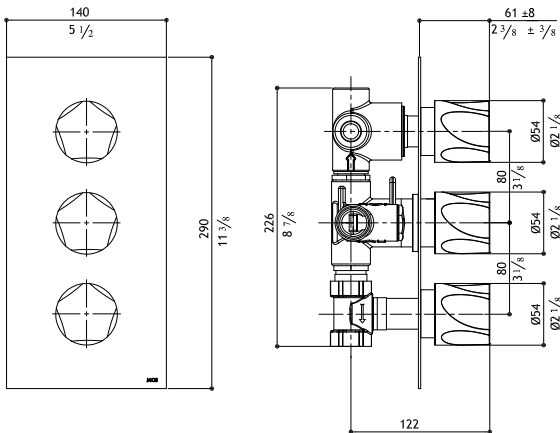

**Built-in thermostatic shower mixer - 3 knobs: temperature, volume, 2 way volume controls
"Three water outlets"**

Trim

PE442-M Matte 1,350.00

PE442-P Polished 1,530.00

Must order separately - rough in valve, 3/4" - includes stops

SV9INC.222 US 1,760.00

Valves extension kit

SV9KPM.226 330.00

CALGreen Compliant if bottom volume control is connected to the tub filler