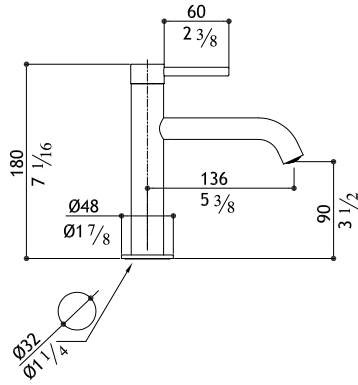

Single hole faucet with curved spout and concealed aerator - h180

MB289-M	Matte	1,080.00
MB289-P	Polished	1,220.00
MB289-MB	Black Steel	1,650.00
MB289-MT	Titanium Matte	1,650.00
MB289-MRG	Rose Gold Matte	1,890.00
MB289-MG	Yellow Gold Matte	1,890.00

Pop-up waste not included: see AC972 - AC990