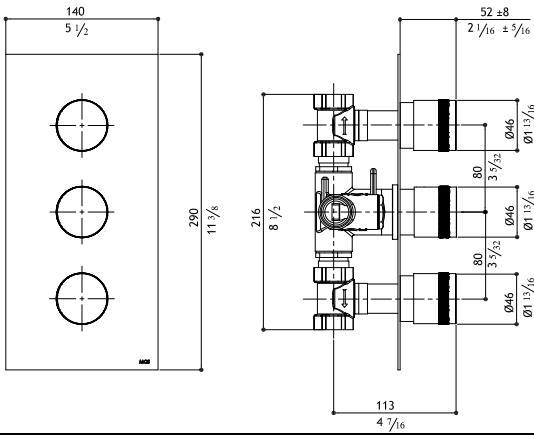

SV9INC.220 US 1,390.00

Valves extension kit

SV9KPM.233 280.00

CALGreen Compliant

ER441

Flow rate: 10 GPM at 45 PSI

\$

Built-in thermostatic shower mixer - 3 knobs: temperature + 2 volume
"Two water outlets"