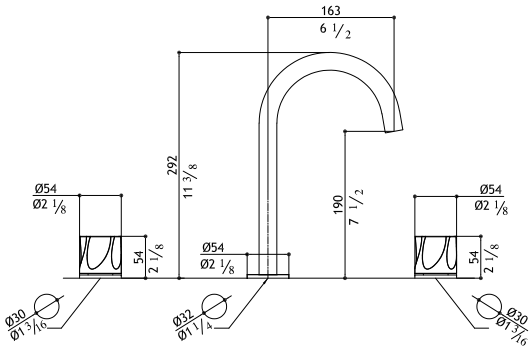

3 hole mixer 1/2" valves - fixed high spout

PE284-M	Matte	2,180.00
PE284-P	Polished	2,290.00
PE284-MB	Black Steel	3,150.00
PE284-MT	Titanium Matte	3,150.00
PE284-MRG	Rose Gold Matte	3,550.00
PE284-MG	Yellow Gold Matte	3,550.00

Pop-up waste not included: see AC972 - AC990