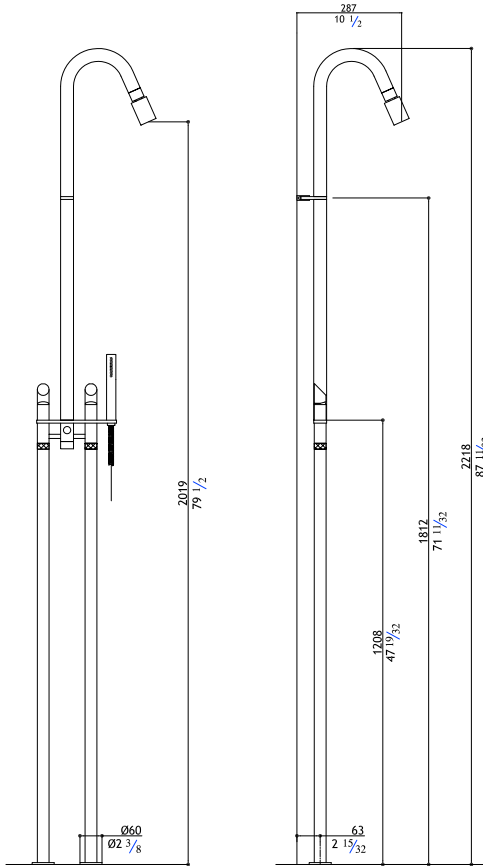

Floor mounted shower column with hand shower and shower head

CB406-M Matte 6,120.00

CB406-P Polished 6,320.00

Must be installed with pressure balance valve to meet U.S. code approvals

CALGreen Compliant

To be installed against a wall