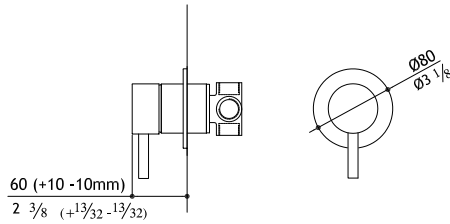

DE702

Three way built-in diverter

DE702-M	Matte	1,050.00
DE702-P	Polished	1,120.00
Non-CalGreen compliant