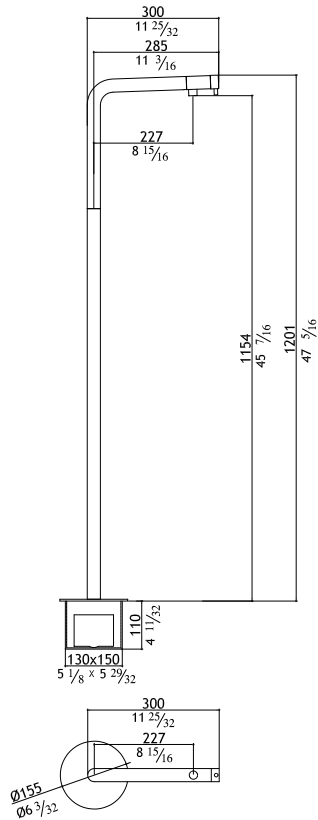

Floor Mounted single lever mixer

MB247T-M	Matte	2,350.00
MB247T-P	Polished	2,590.00
Must order separately - rough in base		
X29.1059		600.00

Pop-up waste not included: see AC972 - AC990