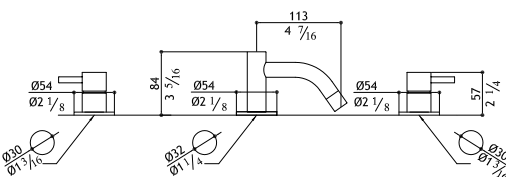

MB255-M Matte 1,880.00

MB255-P Polished 2,000.00

Pop-up waste not included: see AC972 - AC990