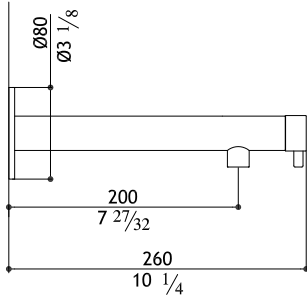

X49.1020		380.00
-----------------	--	--------

Pop-up waste not included: see AC972 - AC990

Single hole mixer SQ spout

MB277-M	Matte	1,180.00
MB277-P	Polished	1,280.00

Pop-up waste not included: see AC972 - AC990