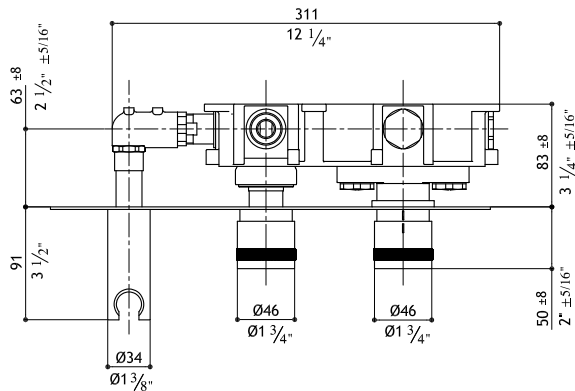

Must order separately - rough in valve

SV9INC.311 US		1,730.00

Valves extension kit

SV9KPM.318		420.00

CALGreen Compliant

To be completed with a hand shower AC920 or AC922 or AC924