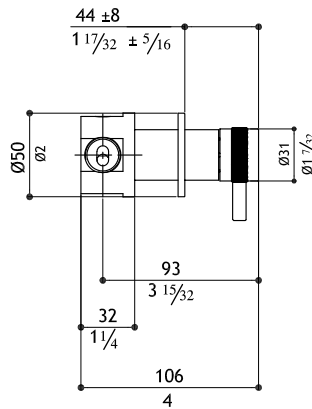

Built-in shower mixer - trim ring Ø 50 mm (does not meet US code approvals)

ER445TB5-M	Matte	215.00
ER445TB5-P	Polished	245.00
ER445TB5-MB	Black Steel	275.00
ER445TB5-MT	Titanium Matte	275.00
ER445TB5-MRG	Rose Gold Matte	310.00
ER445TB5-MG	Yellow Gold Matte	310.00

Must order separately - rough in valve

X32.1055	Matte	600.00
X31.1055	Polished	640.00
X34.1055	Black Steel	910.00
X38.1055	Titanium Matte	910.00
X33.1055	Rose Gold Matte	1,130.00
X3C.1055	Yellow Gold Matte	1,130.00