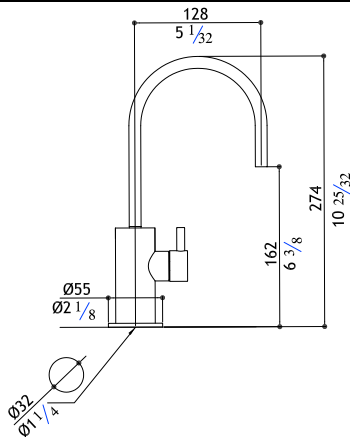

MGS SPIN FW

Filtered water faucet (trim only)

SPIN FW-M		Matte	910.00
SPIN FW-M K	Knurled handle	Matte	1,010.00
SPIN FW-P		Polished	990.00
SPIN FW-P K	Knurled handle	Polished	1,090.00
SPIN FW-B	Onyx Stainless Steel	Polished	1,485.00
SPIN FW-B K	Knurled handle Onyx Stainless Steel	Polished	1,585.00
SPIN FW-MB		Black Steel	1,365.00
SPIN FW-MB K	Knurled handle	Black Steel	1,465.00
SPIN FW-MT		Titanium Matte	1,365.00
SPIN FW-MT K	Knurled handle	Titanium Matte	1,465.00
SPIN FW-MRG		Rose Gold Matte	1,530.00
SPIN FW-MRG K	Knurled handle	Rose Gold Matte	1,630.00
SPIN FW-MG		Yellow Gold Matte	1,530.00
SPIN FW-MG K	Knurled handle	Yellow Gold Matte	1,630.00