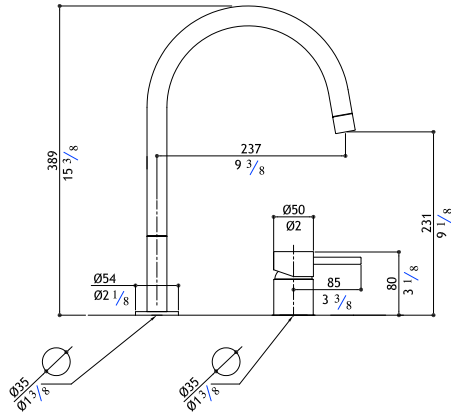

MGS F2 R

Flow rate: 1.8 GPM at 60 PSI

$

2 hole mixer

F2R-M

Matte

1,630.00

F2R-P

Polished

1,760.00

MGS F2 RE

Flow rate: 1.8 GPM at 60 PSI