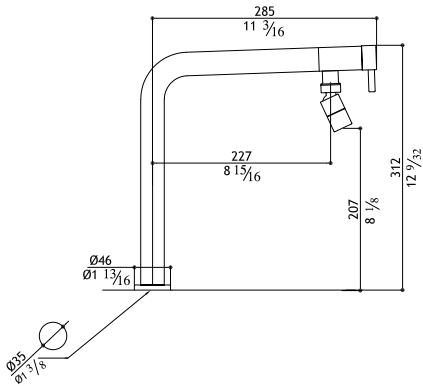

Single lever mixer with rotating outlet attachment

NERHS-M		Matte	1,200.00
NERHS-M K	Knurled handle	Matte	1,300.00
NERHS-P		Polished	1,300.00
NERHS-P K	Knurled handle	Polished	1,400.00
NERHS-MB		Black Steel	1,800.00
NERHS-MB K	Knurled handle	Black Steel	1,900.00
NERHS-MT		Titanium Matte	1,800.00
NERHS-MT K	Knurled handle	Titanium Matte	1,900.00
NERHS-MRG		Rose Gold Matte	2,030.00
NERHS-MRG K	Knurled handle	Rose Gold Matte	2,130.00
NERHS-MG		Yellow Gold Matte	2,030.00
NERHS-MG K	Knurled handle	Yellow Gold Matte	2,130.00