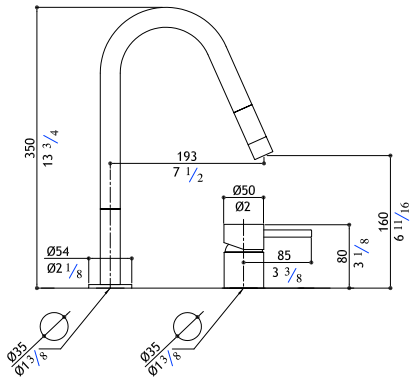

MGS F2 E

Flow rate: 1.8 GPM at 60 PSI

2 hole mixer with pull-out spout

F2E-M

Matte

1,750.00

F2E-P

Polished

1,890.00