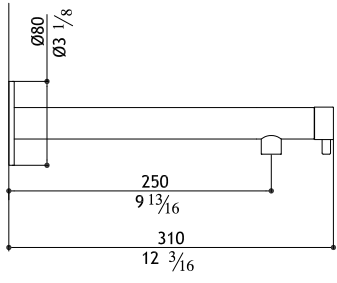

Pop-up waste not included: see AC972 - AC990

Basin column SQ spout - wall single lever mixer

MB274-M	Matte	2,450.00
MB274-P	Polished	2,650.00

Pop-up waste not included: see AC972 - AC990

\$

Single Lever Mixer wall mounted L310 - Trim only