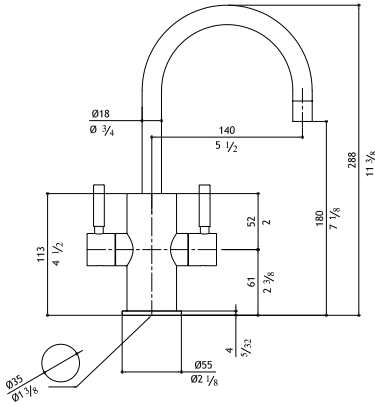

MGS SPIN HC

$

Hot and Cold filtered water faucet - boiler not included

SPINHC-M	Matte	1,490.00
SPINHC-P	Polished	1,590.00
SPINHC-B	Onyx	2,650.00
SPINHC-MB	Black Steel	2,250.00
SPINHC-MT	Titanium Matte	2,250.00
SPINHC-MRG	Rose Gold Matte	2,480.00
SPINHC-MG	Yellow Gold Matte	2,480.00

MGS NEMO R

Flow rate: 1.8 GPM at 60 PSI