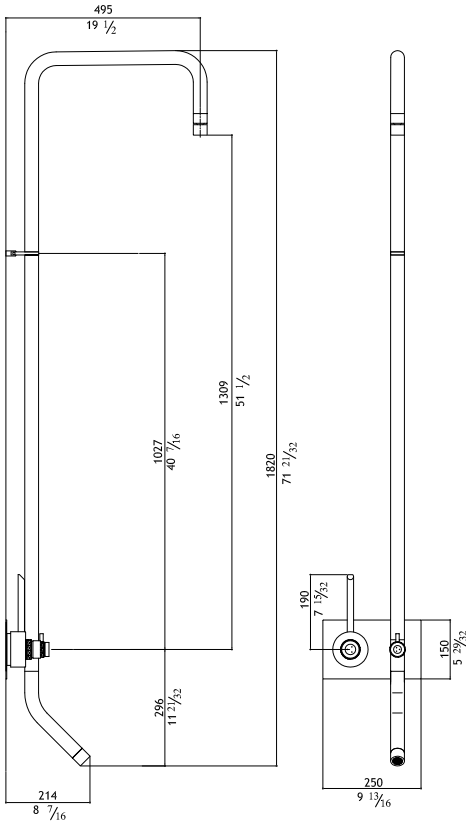

Thermostatic shower column and tub filler without shower head

Trim

CB437-M Matte 5,330.00

CB437-P Polished 5,630.00

Must order separately - rough in valve

X29.936 1,570.00

CALGreen Compliant

See pages 88-93 for shower heads