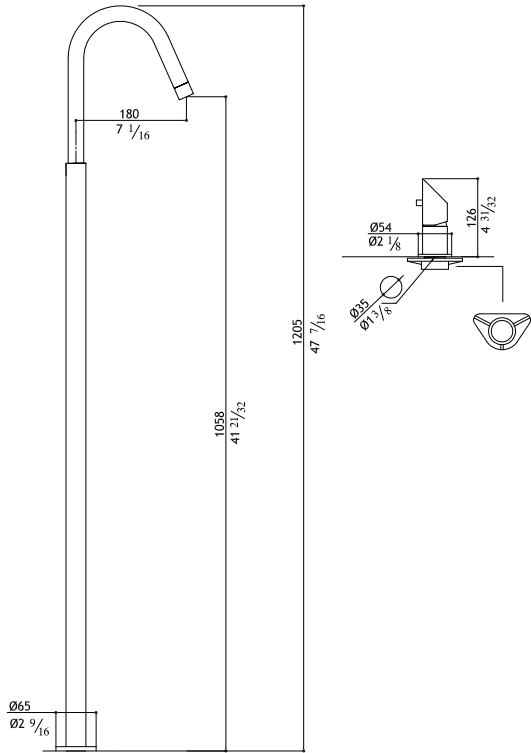

CB218

Flow rate: 1.2 GPM at 60 PSI

Basin column R spout twin valve mixer

CB218-M Matte 2,980.00

CB218-P Polished 3,150.00

Pop-up waste not included: see AC972 - AC990

Basin column T spout with single lever mixer