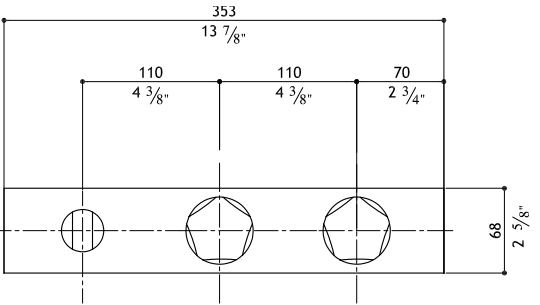

PE455 **Flow rate: 8.7 GPM at 20 PSI**

$

Built-in Thermostatic Shower Mixer - 2 knobs: temperature + 2 way volume control, water outlet with hook

Trim

PE455-M	Matte	890.00
PE455-P	Polished	990.00
PE455-MB	Black Steel	1,350.00
PE455-MT	Titanium Matte	1,350.00
PE455-MRG	Rose Gold Matte	1,490.00
PE455-MG	Yellow Gold Matte	1,490.00

Must order separately - rough in valve

SV9INC.311 US 1,730.00

Valves extension kit

SV9KPM.318 420.00

CALGreen Compliant

To be completed with a hand shower AC920 or AC922 or AC924

PE456 **Flow rate: 8.7 GPM at 20 PSI**

Built-in Thermostatic Shower Mixer - 2 knobs: temperature + 3 way volume control, water outlet with hook

Trim

PE456-M	Matte	1,390.00
PE456-P	Polished	1,550.00
PE456-MB	Black Steel	2,150.00
PE456-MT	Titanium Matte	2,150.00
PE456-MRG	Rose Gold Matte	2,480.00
PE456-MG	Yellow Gold Matte	2,480.00

Must order separately - rough in valve

SV9INC.312 US 1,850.00

Valves extension kit

SV9KPM.318 420.00

CALGreen Compliant

To be completed with a hand shower AC920 or AC922 or AC924