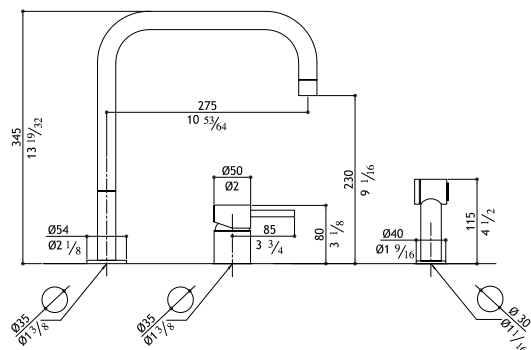

2 hole mixer with side-spray

F2SQSP-M

Matte

2,220.00

F2SQSP-P

Polished

2,350.00