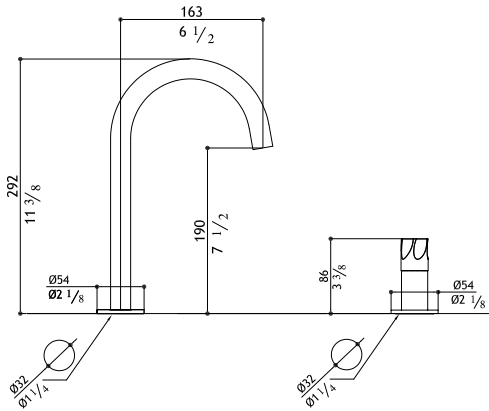

PE262

Flow rate: 1.2 GPM at 60 PSI

$

Two hole single lever mixer - spout R70

PE262-M	Matte	1,530.00
PE262-P	Polished	1,670.00
PE262-MB	Black Steel	2,290.00
PE262-MT	Titanium Matte	2,290.00
PE262-MRG	Rose Gold Matte	2,460.00
PE262-MG	Yellow Gold Matte	2,460.00

Pop-up waste not included: see AC972 - AC990

PE266

Flow rate: 1.2 GPM at 60 PSI