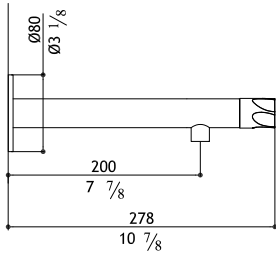

$

Single lever mixer wall mounted - Trim only

PE278T-M	Matte	1,430.00
PE278T-P	Polished	1,530.00
PE278T-MB	Black Steel	2,290.00
PE278T-MT	Titanium Matte	2,290.00
PE278T-MRG	Rose Gold Matte	2,520.00
PE278T-MG	Yellow Gold Matte	2,520.00

Must order separately - rough in valve

X49.1020		380.00

Pop-up waste not included: see AC972 - AC990