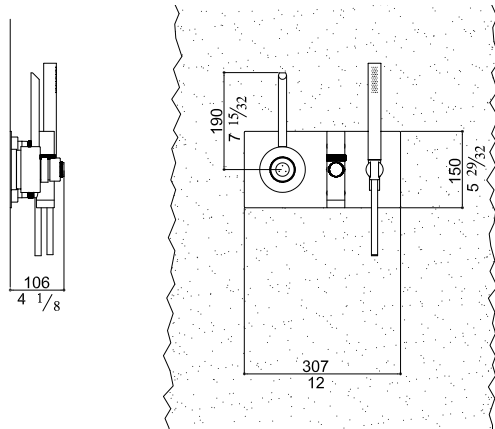

CB432N

Flow rate: 3.6 GPM at 80 PSI

Built-in thermostatic shower mixer with hand shower

Trim

CB432N-M Matte 3,550.00

CB432N-P Polished 3,750.00

Must order separately - rough in valve

X59.1067 US 2,190.00

CALGreen Compliant

See pages 88-93 for shower heads

See pages 94,105,110,111 for shower head arms

CB436