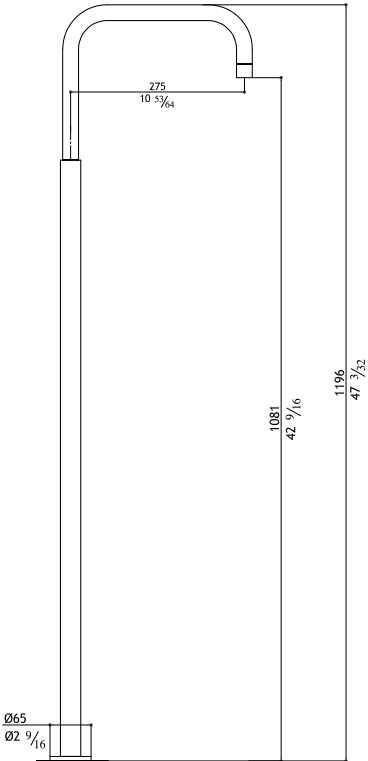

CB221

Flow rate: 1.2 GPM at 60 PSI

\$

Basin column SQ spout with single lever mixer

CB221-M Matte 2,750.00

CB221-P Polished 2,950.00

Pop-up waste not included: see AC972 - AC990

CB222