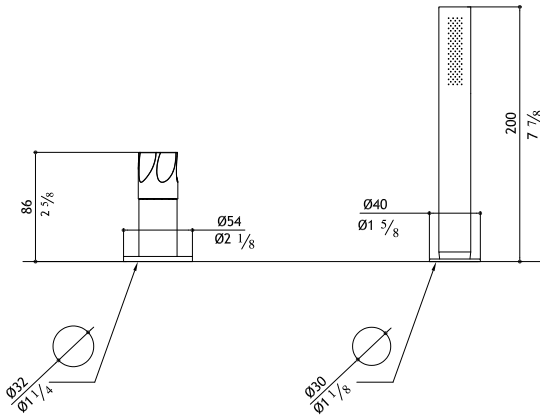

Single lever mixer with hand shower

PE509-M	Matte	1,670.00
PE509-P	Polished	1,800.00
PE509-MB	Black Steel	2,450.00
PE509-MT	Titanium Matte	2,450.00
PE509-MRG	Rose Gold Matte	2,690.00
PE509-MG	Yellow Gold Matte	2,690.00