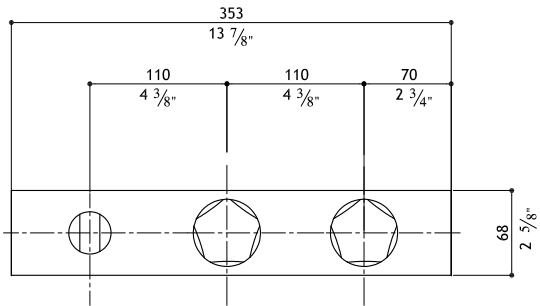

PE455 **Flow rate: 8.7 GPM at 20 PSI**

$