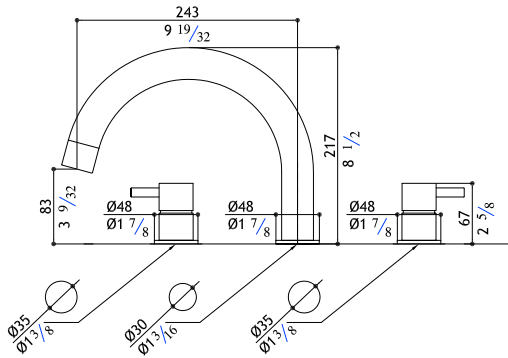

MB508-M

Matte

2,150.00

MB508-P

Polished

2,310.00