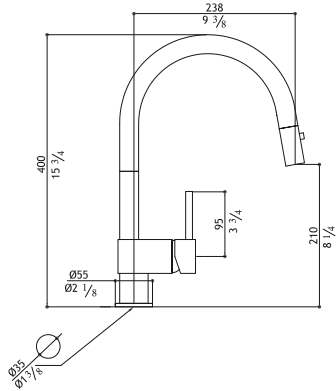

MGS VELA

KITCHEN

Flow rate: 1.8 GPM at 60 PSI

\$

Single lever mixer with pull-out spout

VE-M		Matte	1,760.00
VE-P		Polished	1,880.00
VE-B	Onyx Stainless Steel	Polished	2,690.00

MGS VELA D

Flow rate: 1.8 GPM at 60 PSI