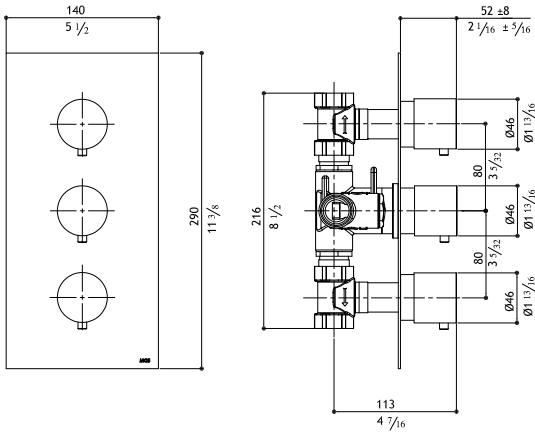

Must order separately - rough in valve, 3/4" - includes stops
SV9INC.220 US 1,390.00

Valves extension kit
SV9KPM.233 280.00

CALGreen Compliant

MB441N

Flow rate: 10 GPM at 45 PSI

\$

Built-in thermostatic shower mixer - 3 knobs: temperature + 2 volume
"Two water outlets"