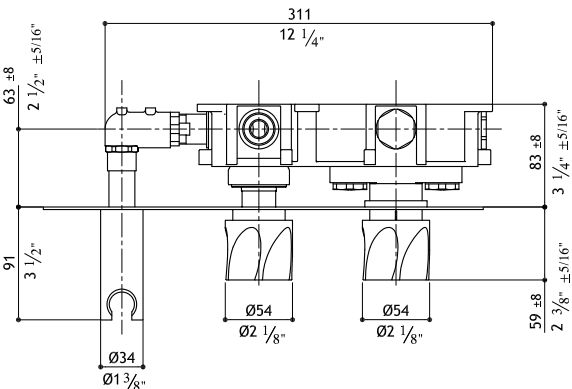

Built-in Thermostatic Shower Mixer - 2 knobs: temperature + 2 way volume control, water outlet with hook

Trim

PE455-M	Matte	890.00
PE455-P	Polished	990.00
PE455-MB	Black Steel	1,350.00
PE455-MT	Titanium Matte	1,350.00
PE455-MRG	Rose Gold Matte	1,490.00
PE455-MG	Yellow Gold Matte	1,490.00

Must order separately - rough in valve

SV9INC.311 US 1,730.00

Valves extension kit

SV9KPM.318 420.00

CALGreen Compliant

To be completed with a hand shower AC920 or AC922 or AC924

PE456 **Flow rate: 8.7 GPM at 20 PSI**

Built-in Thermostatic Shower Mixer - 2 knobs: temperature + 3 way volume control, water outlet with hook

Trim

PE456-M	Matte	1,390.00
PE456-P	Polished	1,550.00
PE456-MB	Black Steel	2,150.00
PE456-MT	Titanium Matte	2,150.00
PE456-MRG	Rose Gold Matte	2,480.00
PE456-MG	Yellow Gold Matte	2,480.00

Must order separately - rough in valve

SV9INC.312 US 1,850.00

Valves extension kit

SV9KPM.318 420.00

CALGreen Compliant

To be completed with a hand shower AC920 or AC922 or AC924