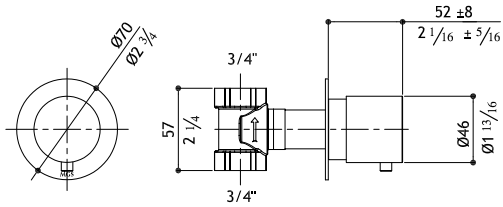

MB446N

$

Volume control

MB446N-M	Matte	370.00
MB446N-P	Polished	430.00
MB446N-MB	Black Steel	595.00
MB446N-MT	Titanium Matte	595.00
MB446N-MRG	Rose Gold Matte	675.00
MB446N-MG	Yellow Gold Matte	675.00

Must order separately - rough in valve

SV9INC.229 US 280.00

Valve extension kit

SV9KPM.228 35.00

CALGreen Compliant according to the type of installation