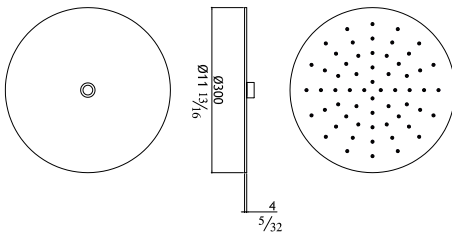

SO617-M	Matte	910.00
SO617-P	Polished	970.00

To be installed with an MGS shower arm or in combination with a CB "square" shower column.
Wall mounted arm: AC973 or AC988
Ceiling arm: AC870, AC987 or AC989

SO618

1.8 GPM flow restrictor in Shower Arms

Rain shower head, diameter 400 mm - 13 mm