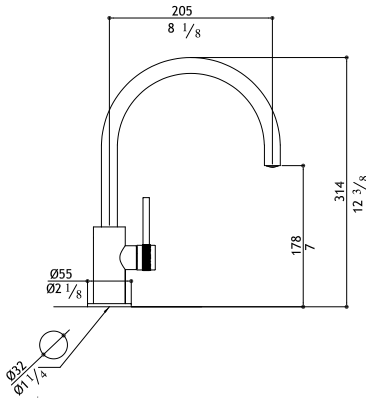

ER264

Flow rate: 1.2 GPM at 60 PSI

Single lever mixer - rotating spout

ER264-M	Matte	1,190.00
ER264-P	Polished	1,290.00

Pop-up waste not included: see AC972 - AC990