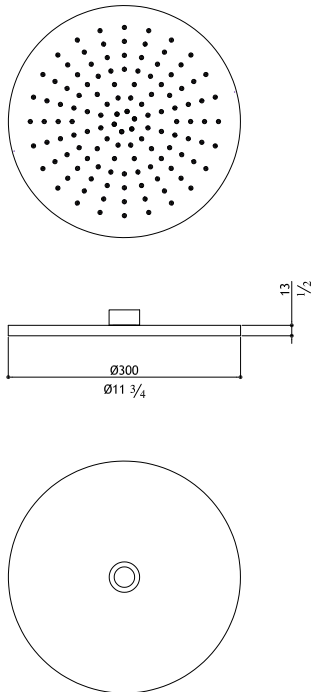

Rain shower head Ø300 - 13 mm

SO630-M	Matte	1,440.00
SO630-P	Polished	1,540.00
SO630-MB	Black Steel	2,150.00
SO630-MT	Titanium Matte	2,150.00
SO630-MRG	Rose Gold Matte	2,450.00
SO630-MG	Yellow Gold Matte	2,450.00

To be installed with an MGS shower arm or in combination with a CB "square" shower column.
Wall mounted arm: AC973 or AC988
Ceiling arm: AC870, AC987 or AC989