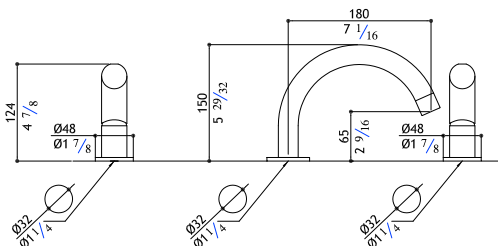

CB203 Flow rate: 1.2 GPM at 60 PSI

Three hole mixer - spout R90

CB203-M Matte 1,880.00

CB203-P Polished 2,010.00

Pop-up waste not included: see AC972 - AC990