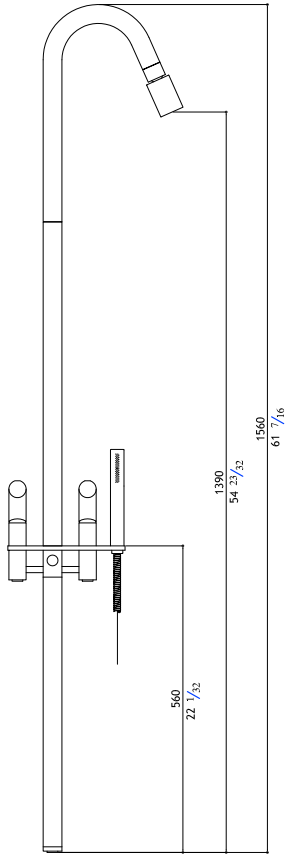

CB303

BIDET

Flow rate: 1.2 GPM at 60 PSI

Single lever mixer for bidet - swivel spout

CB303-M Matte 1,290.00

CB303-P Polished 1,390.00

Pop-up waste not included: see AC972 - AC990

Shower column with hand shower and shower head