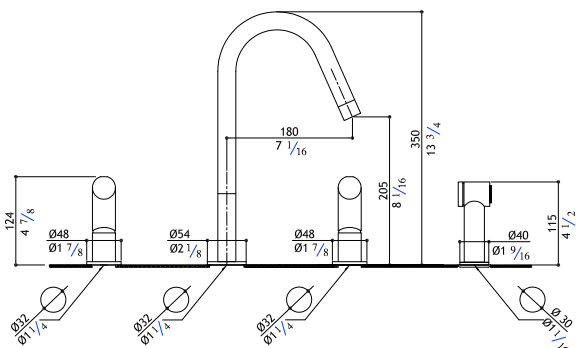

MGS T45 E

Flow rate: 1.8 GPM at 60 PSI

3 hole mixer with pull-out spout

KWP-M	Matte	2,180.00
KWP-P	Polished	2,350.00

MGS T45 SP

Flow rate: 1.8 GPM at 60 PSI

3 hole mixer with side-spray

KWFS-M	Matte	2,750.00
KWFS-P	Polished	2,950.00