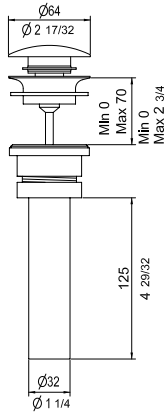

Wall-mounted shower shelf with 2 hooks

AC964-M	Matte	550.00
AC964-P	Polished	650.00

AC972

\$

Pop up waste & tailpiece

AC972-M	Matte	130.00
AC972-P	Polished	140.00

AC973

Wall mounted shower head arm with swivel