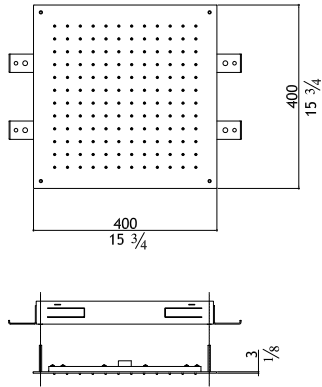

SO615

Flow rate: 1.8 GPM at 80 PSI

$

Ceiling mounted built-in shower head, 400x400 rain effect

SO615-M	Matte	2,050.00
SO615-P	Polished	2,150.00

SO617

1.8 GPM flow restrictor in Shower Arms

Rain shower head, diameter 300 mm - thin design