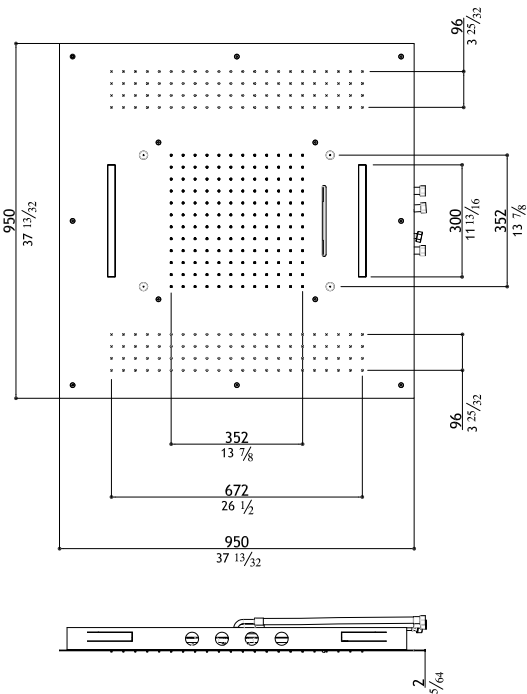

Rain shower head square 300 x 300 - 13 mm

SO620-M	Matte	1,440.00
SO620-P	Polished	1,540.00

To be installed with an MGS shower arm or in combination with a CB "square" shower column.
 Wall mounted arm: AC973 or AC988
 Ceiling arm: AC870, AC987 or AC989