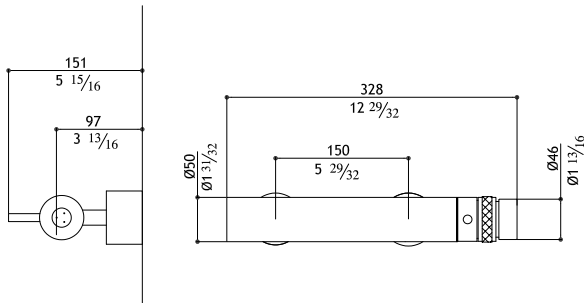

ER427

SHOWER

Exposed thermostatic shower mixer wall mounted without hand shower

ER427-M	Matte	2,950.00
ER427-P	Polished	3,130.00

CALGreen Compliant

To be completed with a hand shower AC921 or AC923 or AC925

ER428

Flow rate: 6.3 GPM at 45 PSI

Built in thermostatic shower mixer with volume control