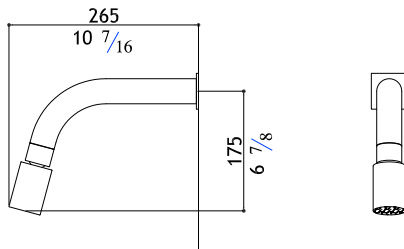

SO600

SHOWER HEADS

Flow rate: 1.8 GPM at 80 PSI

Swivel shower head Ø45

SO600-M	Matte	660.00
SO600-P	Polished	740.00
SO600-MB	Black Steel	1,120.00
SO600-MT	Titanium Matte	1,120.00
SO600-MRG	Rose Gold Matte	1,310.00
SO600-MG	Yellow Gold Matte	1,310.00