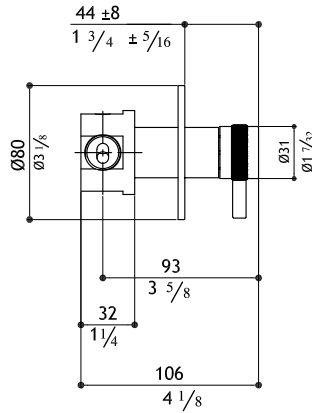

Built-in shower mixer - trim ring Ø 80 mm (does not meet US code approvals)

ER445-M	Matte	215.00
ER445-P	Polished	245.00
ER445-MB	Black Steel	275.00
ER445-MT	Titanium Matte	275.00
ER445-MRG	Rose Gold Matte	310.00
ER445-MG	Yellow Gold Matte	310.00

Must order separately - rough in valve

X32.1055	Matte	600.00
X31.1055	Polished	640.00
X34.1055	Black Steel	910.00
X38.1055	Titanium Matte	910.00
X33.1055	Rose Gold Matte	1,130.00
X3C.1055	Yellow Gold Matte	1,130.00

B5