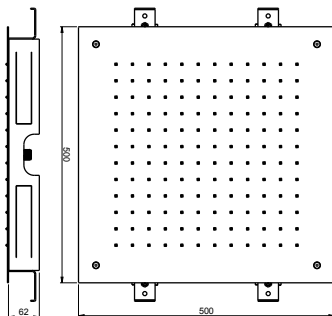

SO627-M	Matte	2,350.00
SO627-P	Polished	2,400.00