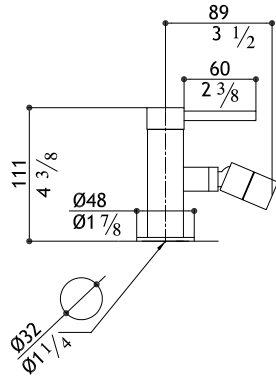

Single lever mixer for bidet - swivel spout

MB304-M	Matte	950.00
MB304-P	Polished	1,030.00
MB304-MB	Black Steel	1,575.00
MB304-MT	Titanium Matte	1,575.00
MB304-MRG	Rose Gold Matte	1,790.00
MB304-MG	Yellow Gold Matte	1,790.00

Pop-up waste not included: see AC972 - AC990