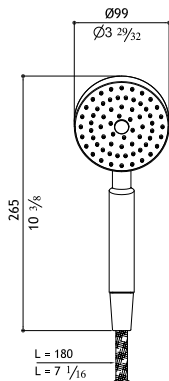

AC922-M	Matte	630.00
AC922-P	Polished	690.00

AC923 **Flow rate: 1.8 GPM at 80 PSI**

Long hand shower & flex for MB427/MB429/MB510

AC923M	Matte	630.00
AC923-P	Polished	690.00

AC924 **Flow rate: 1.8 GPM at 80 PSI**