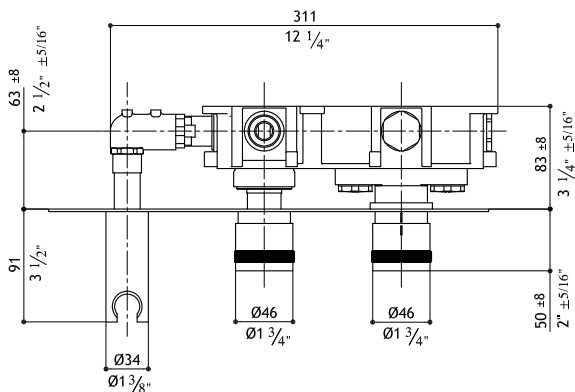

ER456

Flow rate: 8.7 GPM at 20 PSI

Built-in Thermostatic Shower Mixer - 2 knobs: temperature + 3 way volume control, water outlet with hook

Trim

ER456-M	Matte	1,390.00
ER456-P	Polished	1,550.00
ER456-MB	Black Steel	2,150.00
ER456-MT	Titanium Matte	2,150.00
ER456-MRG	Rose Gold Matte	2,480.00
ER456-MG	Yellow Gold Matte	2,480.00