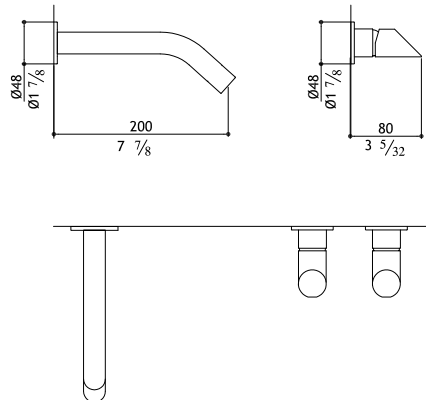

CB215 **Flow rate: 1.2 GPM at 60 PSI**