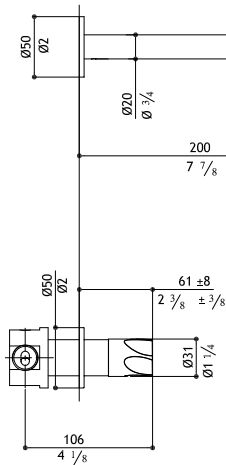

Two hole wall mounted faucet with concealed aerator, diameter 20

PE291T-M	Matte	1,110.00
PE291T-P	Polished	1,170.00
PE291T-MB	Black Steel	1,580.00
PE291T-MT	Titanium Matte	1,580.00
PE291T-MRG	Rose Gold Matte	1,810.00
PE291T-MG	Yellow Gold Matte	1,810.00

Must order separately - rough in valve

X32.1055	Matte	600.00
X31.1055	Polished	640.00
X34.1055	Black Steel	910.00
X38.1055	Titanium Matte	910.00
X33.1055	Rose Gold Matte	1,130.00
X3C.1055	Yellow Gold Matte	1,130.00

Pop-up waste not included: see AC972 - AC990