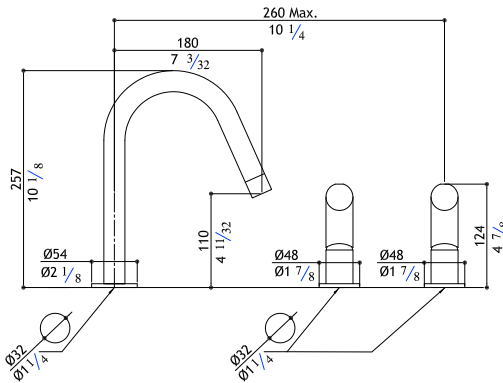

CB200 WASHBASIN Flow rate: 1.2 GPM at 60 PSI

\$

Three hole mixer - rotating spout R70

CB200-M Matte 1,990.00

CB200-P Polished 2,090.00

Pop-up waste not included: see AC972 - AC990

CB201 Flow rate: 1.2 GPM at 60 PSI