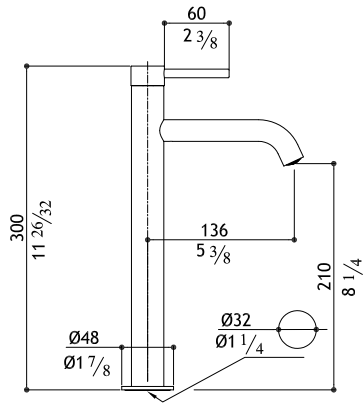

Single hole faucet with curved spout and concealed aerator - h300

MB290-M	Matte	1,160.00
MB290-P	Polished	1,280.00
MB290-MB	Black Steel	1,790.00
MB290-MT	Titanium Matte	1,790.00
MB290-MRG	Rose Gold Matte	2,050.00
MB290-MG	Yellow Gold Matte	2,050.00

Pop-up waste not included: see AC972 - AC990