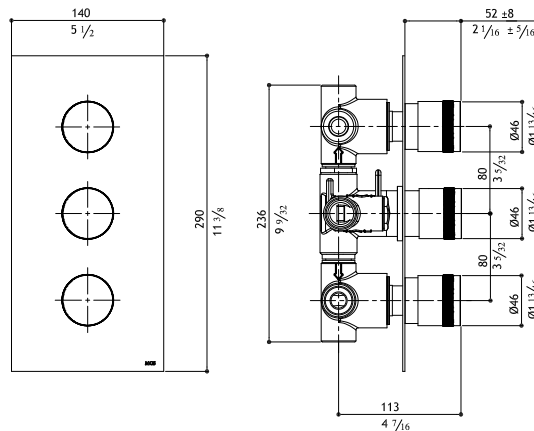

ER443

Flow rate: 10 GPM at 45 PSI