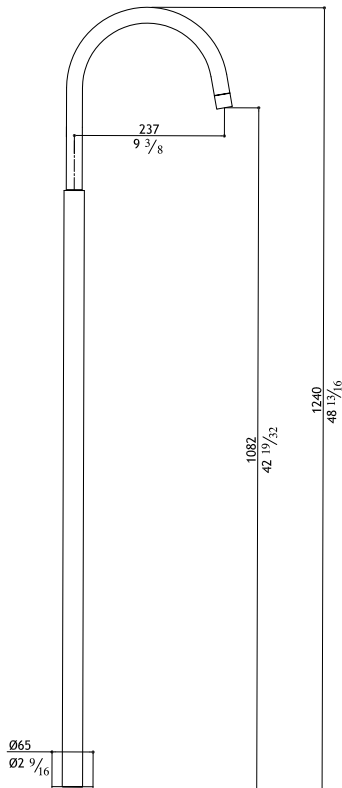

AC978

Deck mounted bathtub spout diameter 25 R70 with high flow rate

AC978-M	Matte	710.00
AC978-P	Polished	740.00

Deck mounted bathtub spout diameter 25 R90 with high flow rate

AC979-M	Matte	710.00
AC979-P	Polished	740.00
AC979-MB	Black Steel	1,020.00
AC979-MT	Titanium Matte	1,020.00
AC979-MRG	Rose Gold Matte	1,150.00
AC979-MG	Yellow Gold Matte	1,150.00