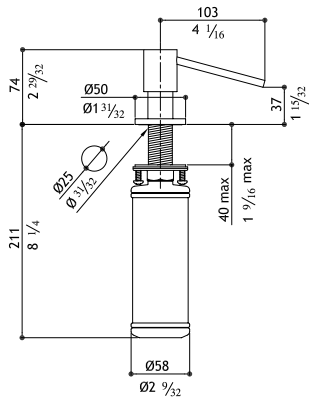

MGS SD1L

\$

Built-in soap dispenser with extra long spout

SD1L-M	Matte	525.00
SD1L-P	Polished	575.00

MGS SD2L

Built-in soap dispenser round head with extra long spout

SD2L-M	Matte	445.00
SD2L-P	Polished	495.00
SD2L-B	Onyx Stainless Steel Polished	740.00
SD2L-MB	Black Steel	660.00
SD2L-MT	Titanium Matte	660.00
SD2L-MRG	Rose Gold Matte	730.00
SD2L-MG	Yellow Gold Matte	730.00