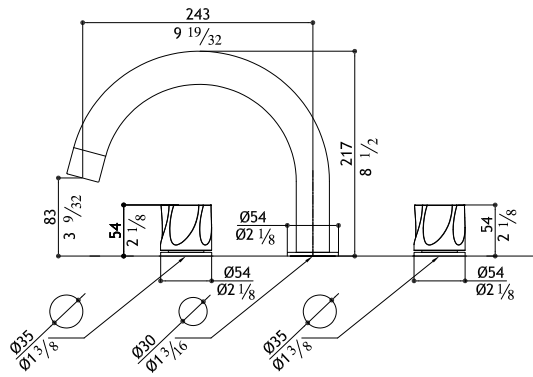

Three hole tub filler 3/4" valves - deck mounted

PE508-M	Matte	2,300.00
PE508-P	Polished	2,460.00