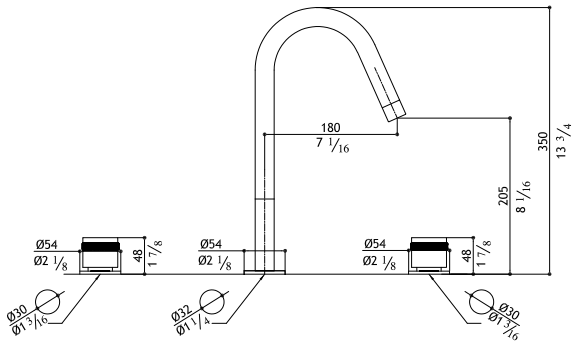

Three hole mixer - 1/2" valves - rotating spout R70

ER285-M	Matte	1,980.00
ER285-P	Polished	2,090.00

Pop-up waste not included: see AC972 - AC990