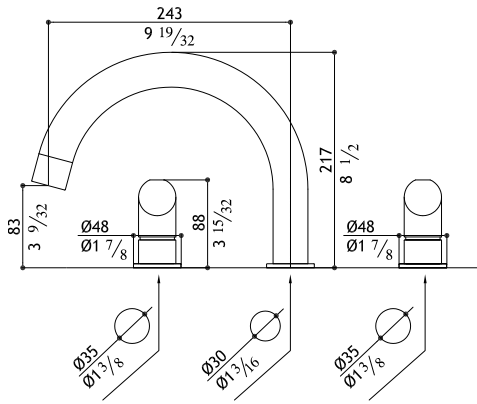

CB448-P Polished 5,880.00

Must order separately - rough in valve

X29.936 1,570.00

See pages 88-93 for shower heads

CB513

Flow rate: 8.4 GPM at 20 PSI

\$

Three hole tub filler 3/4" valves - deck mounted