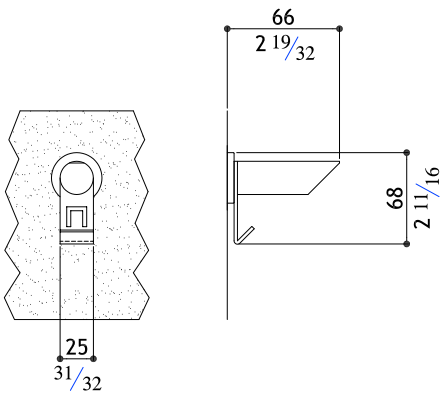

AC942

Hand towel holder

AC942-M	Matte	430.00
AC942-P	Polished	460.00

AC950

Robe hook

AC950-M	Matte	265.00
AC950-P	Polished	290.00

Robe hook

AC951-M	Matte	115.00
AC951-P	Polished	125.00
AC951-MB	Black Steel	145.00
AC951-MT	Titanium Matte	145.00
AC951-MRG	Rose Gold Matte	165.00
AC951-MG	Yellow Gold Matte	165.00