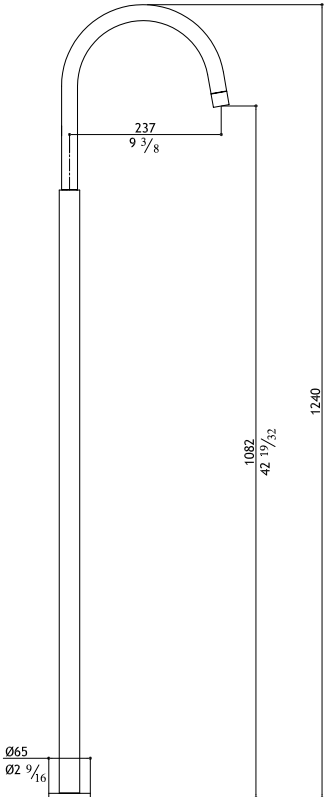

CB218

Flow rate: 1.2 GPM at 60 PSI

Basin column R spout twin valve mixer

CB218-M Matte 2,980.00

CB218-P Polished 3,150.00

Pop-up waste not included: see AC972 - AC990

Basin column T spout with single lever mixer