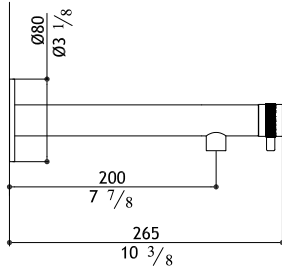

$

Single lever mixer wall mounted - Trim only

ER278T-M	Matte	1,310.00
ER278T-P	Polished	1,410.00
ER278T-MB	Black Steel	2,150.00
ER278T-MT	Titanium Matte	2,150.00
ER278T-MRG	Rose Gold Matte	2,380.00
ER278T-MG	Yellow Gold Matte	2,380.00

Must order separately - rough in valve

X49.1020		380.00

Pop-up waste not included: see AC972 - AC990