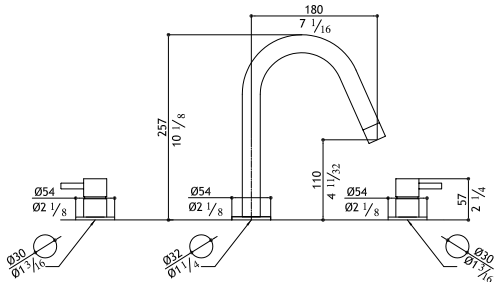

Three hole mixer - 1/2" valves - rotating spout R90

MB251-M Matte 1,880.00

MB251-P Polished 1,990.00

Pop-up waste not included: see AC972 - AC990

MB253 **Flow rate: 1.2 GPM at 60 PSI**

Three hole mixer - 1/2" valves - spout R70