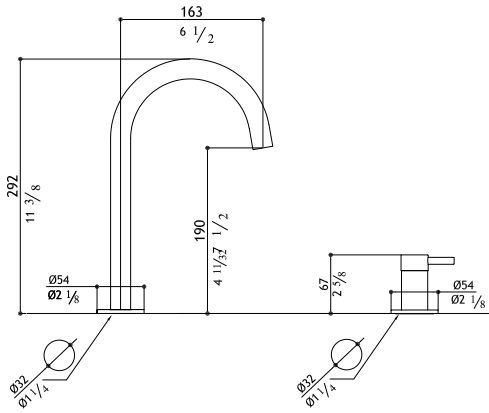

MB262

Flow rate: 1.2 GPM at 60 PSI

$

Two hole single lever mixer - spout R70

MB262-M	Matte	1,310.00
MB262-P	Polished	1,450.00
MB262-MB	Black Steel	2,050.00
MB262-MT	Titanium Matte	2,050.00
MB262-MRG	Rose Gold Matte	2,220.00
MB262-MG	Yellow Gold Matte	2,220.00

Pop-up waste not included: see AC972 - AC990