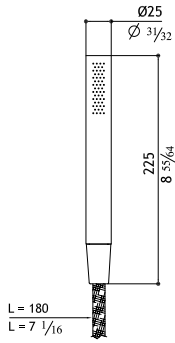

AC921 **Flow rate: 1.8 GPM at 80 PSI**

$

Hand shower and flex for MB427/MB429/MB510

AC921-M	Matte	420.00
AC921-P	Polished	460.00