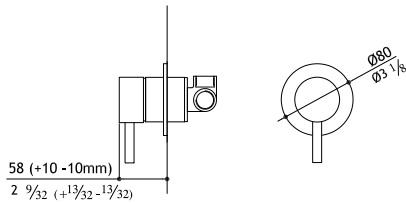

Built in shower mixer (does not meet US code approval)

MB435-M	Matte	715.00
MB435-P	Polished	780.00