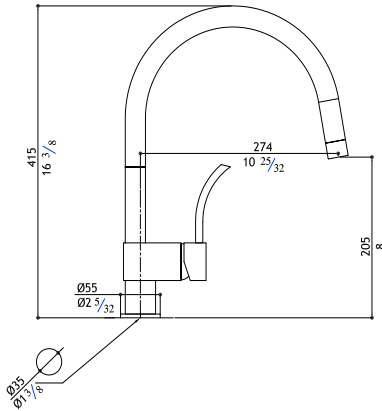

MGS VELA P

Flow rate: 1.8 GPM at 60 PSI

Single lever mixer with pull-out spout

VEP-M	Matte	1,890.00
VEP-P	Polished	1,995.00

MGS VELA PD

Flow rate: 1.8 GPM at 60 PSI

\$

Single lever mixer with dual spray outlet