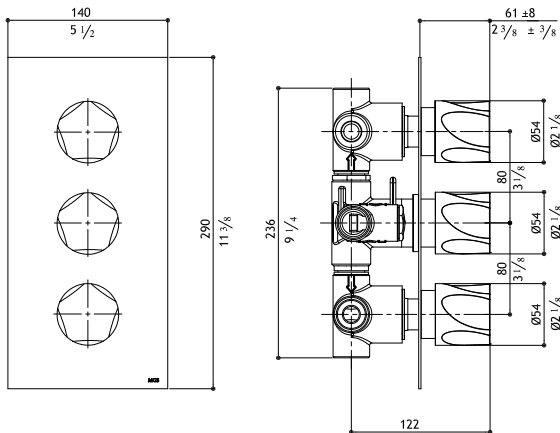

PE443

Flow rate: 10 GPM at 45 PSI

**Built-in thermostatic shower mixer - 3 knobs: temperature, 2 x 2 way volume controls
"Four water outlets"**

Trim

PE443-M Matte 1,350.00

PE443-P Polished 1,530.00

Must order separately - rough in valve, 3/4" - includes stops

SV9INC.223 US 2,140.00

Valves extension kit

SV9KPM.226 330.00

PE444

Flow rate: 8.4 GPM at 45 PSI