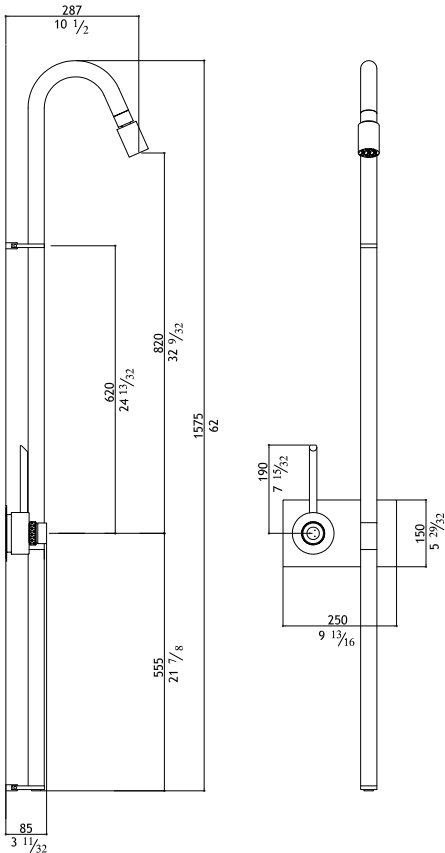

Thermostatic shower mixer with shower head

Trim

CB401-M Matte 4,630.00

CB401-P Polished 4,900.00

Must order separately - rough in valve

X29.936 1,570.00

CALGreen Compliant