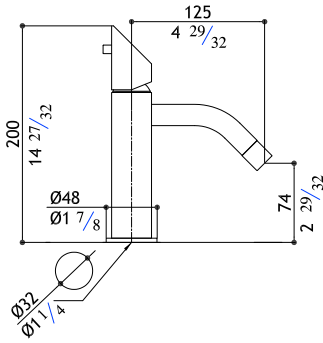

Flow rate: 1.2 GPM at 60 PSI

Basin column SQ spout twin valve mixer

CB222-M Matte 2,980.00

CB222-P Polished 3,150.00

Pop-up waste not included: see AC972 - AC990

CB227

Flow rate: 1.2 GPM at 60 PSI

\$