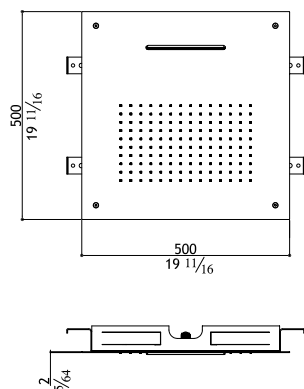

SO614-M	Matte	3,250.00
SO614-P	Polished	3,300.00