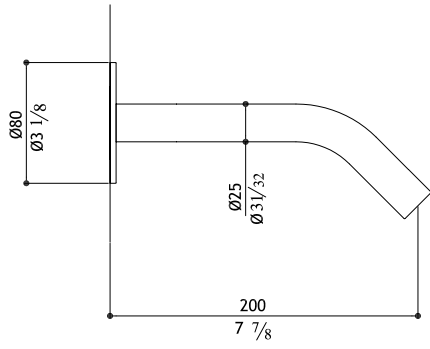

\$

Wall mounted bathtub spout diameter 25 with high flow rate

AC977-M	Matte	780.00
AC977-P	Polished	810.00
AC977-MB	Black Steel	1,100.00
AC977-MT	Titanium Matte	1,100.00
AC977-MRG	Rose Gold Matte	1,250.00
AC977-MG	Yellow Gold Matte	1,250.00