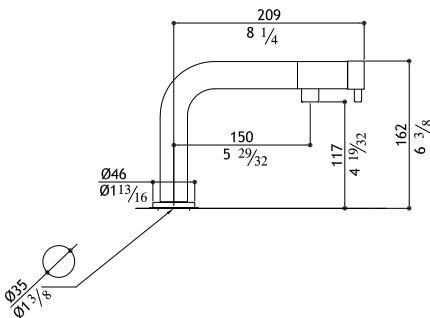

Single or filtered water faucet

NEFW-M		Matte	850.00
NEFW-M K	Knurled handle	Matte	950.00
NEFW-P		Polished	910.00
NEFW-P K	Knurled handle	Polished	1,010.00
NEFW-MB		Black Steel	1,480.00
NEFW-MB K	Knurled handle	Black Steel	1,580.00
NEFW-MT		Titanium Matte	1,480.00
NEFW-MT K	Knurled handle	Titanium Matte	1,580.00
NEFW-MRG		Rose Gold Matte	1,630.00
NEFW-MRG K	Knurled handle	Rose Gold Matte	1,730.00
NEFW-MG		Yellow Gold Matte	1,630.00
NEFW-MG K	Knurled handle	Yellow Gold Matte	1,730.00