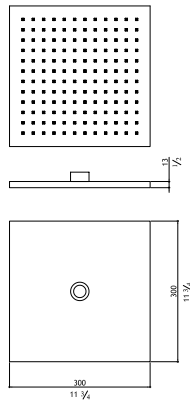

Rain shower head square 300 x 300 - 13 mm

SO620-M	Matte	1,440.00
SO620-P	Polished	1,540.00

To be installed with an MGS shower arm or in combination with a CB "square" shower column.
Wall mounted arm: AC973 or AC988
Ceiling arm: AC870, AC987 or AC989