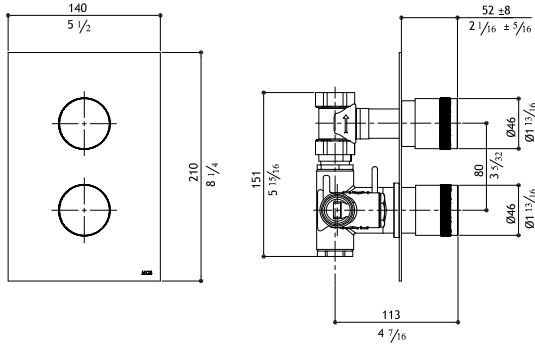

**Built-in thermostatic shower mixer - 2 knobs: temperature + volume
"One water outlet"**

Trim

ER439-M	Matte	790.00
ER439-P	Polished	890.00
ER439-MB	Black Steel	1,250.00
ER439-MT	Titanium Matte	1,250.00
ER439-MRG	Rose Gold Matte	1,390.00
ER439-MG	Yellow Gold Matte	1,390.00