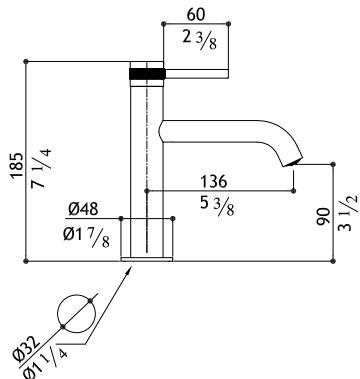

ER289 **Flow rate: 1.2 GPM at 60 PSI**

Single hole faucet with curved spout and concealed aerator - h180

ER289-M	Matte	1,180.00
ER289-P	Polished	1,320.00
ER289-MB	Black Steel	1,750.00
ER289-MT	Titanium Matte	1,750.00
ER289-MRG	Rose Gold Matte	1,990.00
ER289-MG	Yellow Gold Matte	1,990.00

Pop-up waste not included: see AC972 - AC990