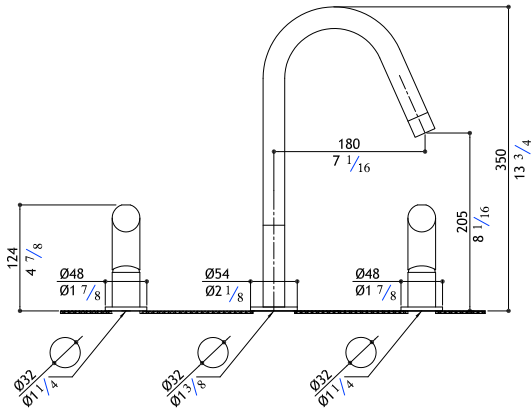

CB200 WASHBASIN Flow rate: 1.2 GPM at 60 PSI

$

Three hole mixer - rotating spout R70

CB200-M Matte 1,990.00

CB200-P Polished 2,090.00

Pop-up waste not included: see AC972 - AC990

CB201 Flow rate: 1.2 GPM at 60 PSI