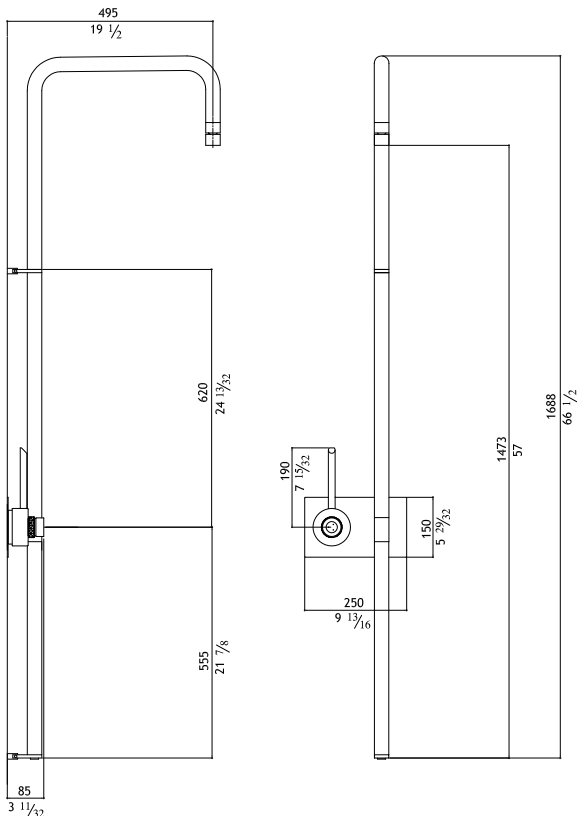

Thermostatic shower mixer without shower head

Trim

CB436-M Matte 4,630.00

CB436-P Polished 4,900.00

Must order separately - rough in valve

X29.936 1,570.00

CALGreen Compliant

See pages 88-93 for shower heads