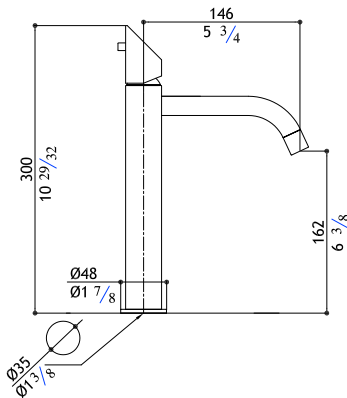

Single lever mixer H300 long spout

CB229-M Matte 1,690.00

CB229-P Polished 1,810.00

Pop-up waste not included: see AC972 - AC990