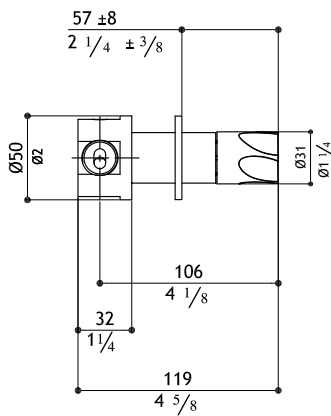

Built-in shower mixer - trim ring Ø 50 mm (does not meet US code approvals)

PE445TB5-M	Matte	335.00
PE445TB5-P	Polished	365.00
PE445TB5-MB	Black Steel	415.00
PE445TB5-MT	Titanium Matte	415.00
PE445TB5-MRG	Rose Gold Matte	450.00
PE445TB5-MG	Yellow Gold Matte	450.00

Must order separately - rough in valve

X32.1055	Matte	600.00
X31.1055	Polished	640.00
X34.1055	Black Steel	910.00
X38.1055	Titanium Matte	910.00
X33.1055	Rose Gold Matte	1,130.00
X3C.1055	Yellow Gold Matte	1,130.00