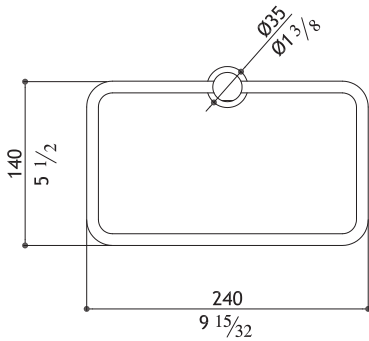

AC936

Rectangular towel holder

AC936-M	Matte	405.00
AC936-P	Polished	460.00