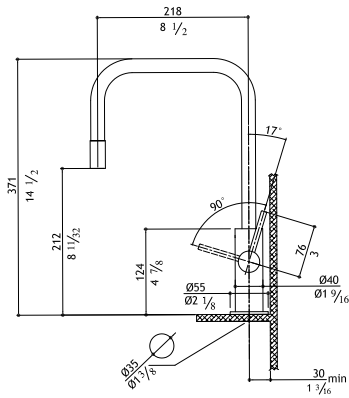

MGS SPIN SQE

Flow rate: 1.8 GPM at 60 PSI

$

Single lever mixer with pull-out spout

17 degree handle allows installation with close back splash

SPIN SQE-M	Matte	1,495.00
SPIN SQE-M K	Knurled handle Matte	1,595.00
SPIN SQE-P	Polished	1,610.00
SPIN SQE-P K	Knurled handle Polished	1,710.00