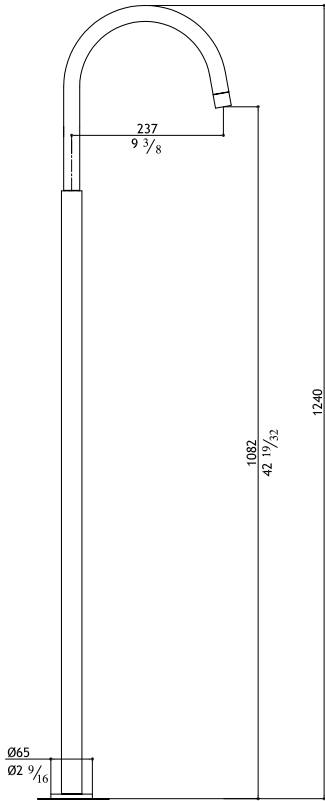

CB217

Flow rate: 1.2 GPM at 60 PSI

$