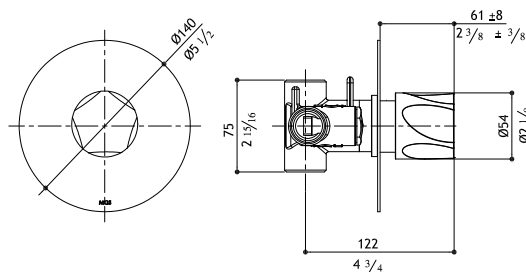

Single knob built-in thermostatic shower mixer

Trim

PE444-M Matte 530.00

PE444-P Polished 590.00

Must order separately - rough in valve, 3/4" - includes stops

SV9INC.224 US 720.00

Valve extension kit

SV9KPM.227 250.00