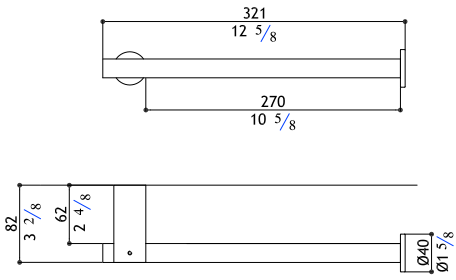

AC942

Hand towel holder

AC942-M	Matte	430.00
AC942-P	Polished	460.00

AC950

Robe hook

AC950-M	Matte	265.00
AC950-P	Polished	290.00

Robe hook

AC951-M	Matte	115.00
AC951-P	Polished	125.00
AC951-MB	Black Steel	145.00
AC951-MT	Titanium Matte	145.00
AC951-MRG	Rose Gold Matte	165.00
AC951-MG	Yellow Gold Matte	165.00