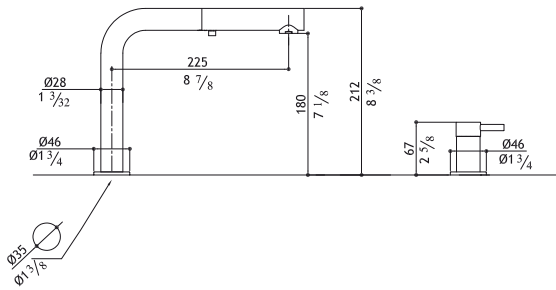

Two hole mixer with dual spray outlet

NEHD-M	Matte	1,890.00
NEHD-P	Polished	1,990.00
NEHD-MB	Black Steel	2,790.00
NEHD-MT	Titanium Matte	2,790.00
NEHD-MRG	Rose Gold Matte	3,050.00
NEHD-MG	Yellow Gold Matte	3,050.00