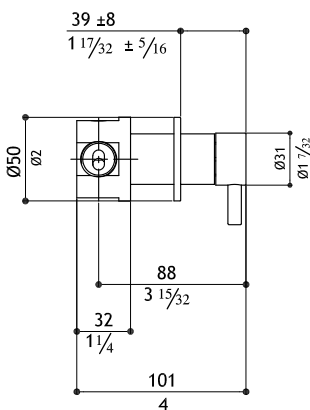

Built-in shower mixer - trim ring Ø 50 mm (does not meet US code approvals)

MB445TB5-M	Matte	115.00
MB445TB5-P	Polished	145.00
MB445TB5-MB	Black Steel	175.00
MB445TB5-MT	Titanium Matte	175.00
MB445TB5-MRG	Rose Gold Matte	210.00
MB445TB5-MG	Yellow Gold Matte	210.00

Must order separately - rough in valve

X32.1055	Matte	600.00
X31.1055	Polished	640.00
X34.1055	Black Steel	910.00
X38.1055	Titanium Matte	910.00
X33.1055	Rose Gold Matte	1,130.00
X3C.1055	Yellow Gold Matte	1,130.00