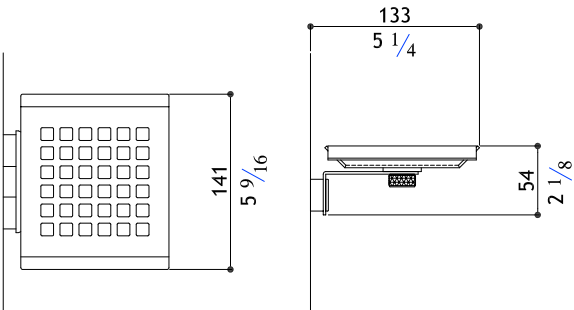

AC963

Wall-mounted soap dish

AC963-M	Matte	450.00
AC963-P	Polished	525.00