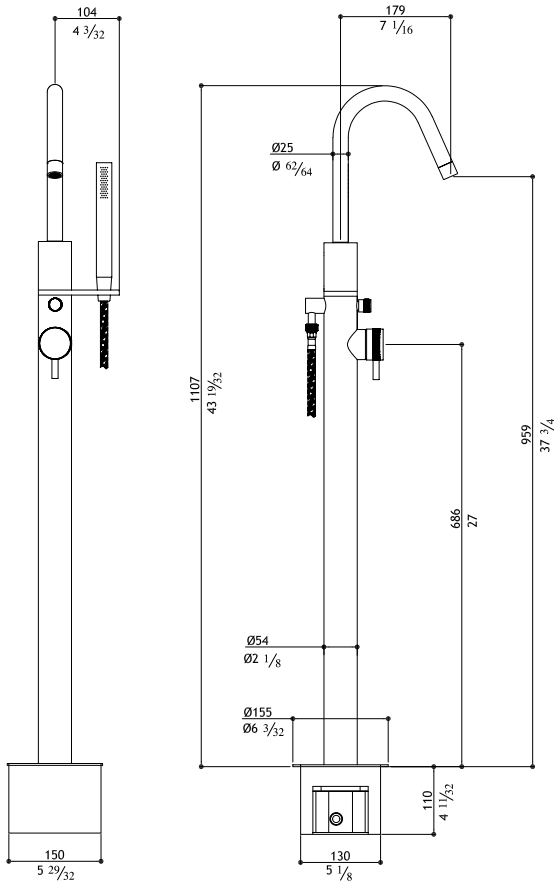

ER518

Flow rate: 3.7 GPM at 20 PSI

$

Floor mounted high volume tub filler with hand shower - spout T

ER518-M Matte 5,250.00

ER518-P Polished 5,450.00

Must order separately - Rough in base

X39.1022 650.00

Optional kit for resin or cement floors

SV9KPR.254 290.00

ER519

Flow rate: 3.7 GPM at 20 PSI