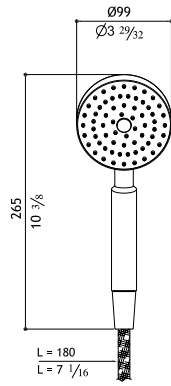

AC925

Flow rate: 1.8 GPM at 80 PSI

$

Round hand shower & flex for MB427/MB429/MB510

AC925-M	Matte	630.00
AC925-P	Polished	690.00