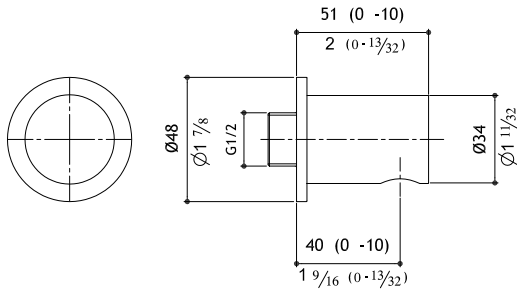

AC974

Wall mounted water outlet

AC974-M	Matte	510.00
AC974-P	Polished	550.00