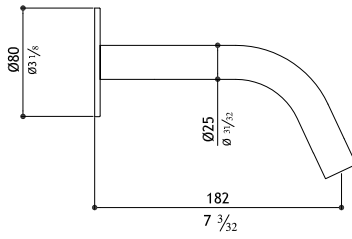

AC983

Flow rate: 1.2 GPM at 60 PSI

$

Wall mounted spout, diameter 25 mm

AC983-M

Matte

780.00

AC983-P

Polished

810.00

AC984

Flow rate: 1.2 GPM at 60 PSI

Wall mounted wash basin spout diameter 20