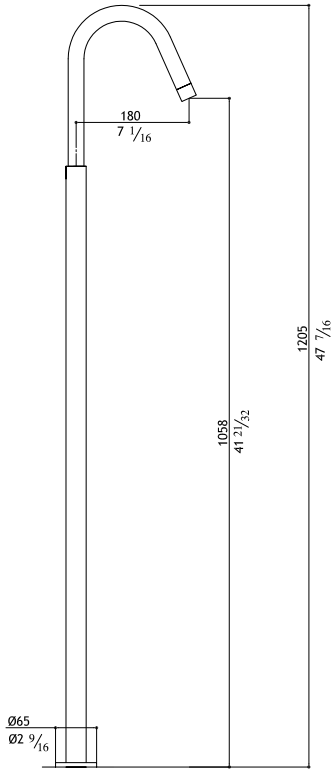

$

Basin column T spout

AC981-M Matte 1,600.00

AC981-P Polished 1,750.00