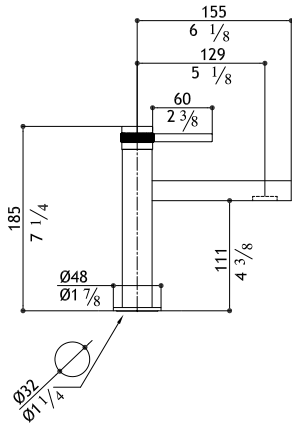

ER281

Flow rate: 1.2 GPM at 60 PSI

$

Single Lever Mixer H180

ER281-M	Matte	1,230.00
ER281-P	Polished	1,370.00

Pop-up waste not included: see AC972 - AC990

ER282

Flow rate: 1.2 GPM at 60 PSI