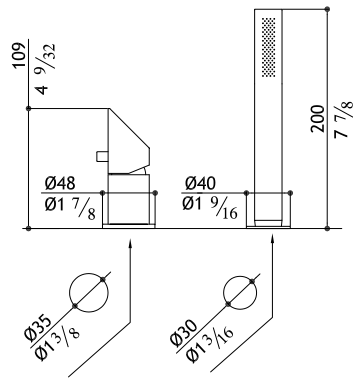

CB514

Flow rate: 1.8 GPM at 80 PSI

Single lever mixer with hand shower

CB514-M	Matte	1,390.00
CB514-P	Polished	1,510.00