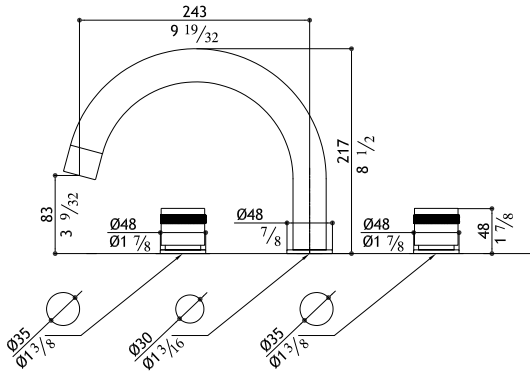

Three hole tub filler 3/4" valves - deck mounted

ER512-M	Matte	2,200.00
ER512-P	Polished	2,360.00