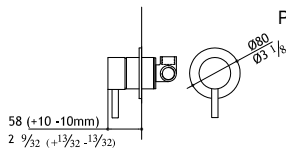

Basin column SQ spout - wall single lever mixer

MB274-M	Matte	2,450.00
MB274-P	Polished	2,650.00

Pop-up waste not included: see AC972 - AC990