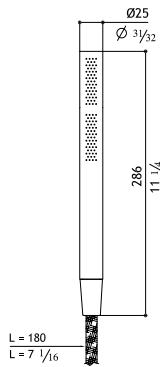

AC923 **Flow rate: 1.8 GPM at 80 PSI**

Long hand shower & flex for MB427/MB429/MB510

AC923M	Matte	630.00
AC923-P	Polished	690.00