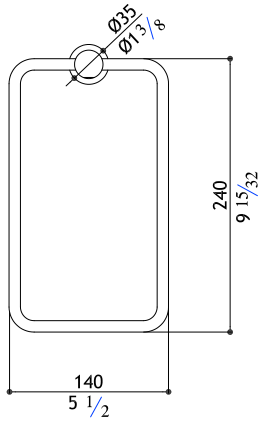

AC933 $

Rectangular towel holder

AC933-M	Matte	405.00
AC933-P	Polished	460.00