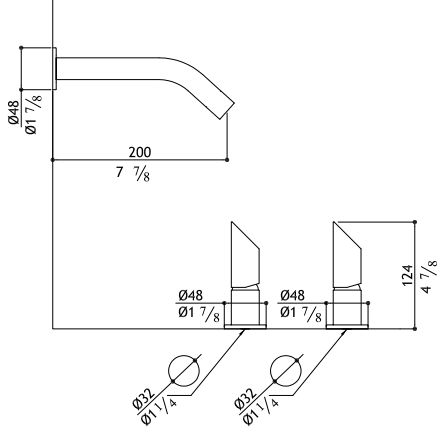

CB211 **Flow rate: 1.2 GPM at 60 PSI**