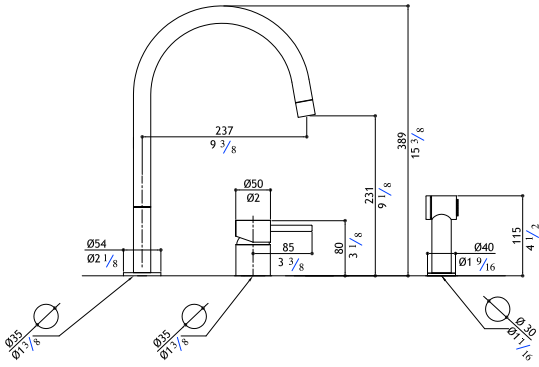

Polished

2,350.00

MGS F2 R SP

Flow rate: 1.8 GPM at 60 PSI

\$

2 hole mixer with side-spray

F2RSP-M

Matte