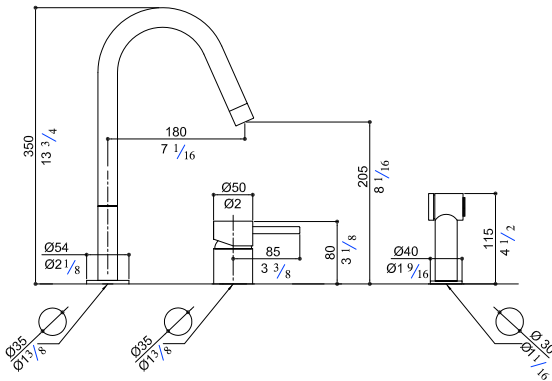

MGS F2 SP

Flow rate: 1.8 GPM at 60 PSI

2 hole mixer with side-spray

F2SP-M

Matte

2,220.00

F2SP-P

Polished

2,350.00

MGS F2 SQ SP

Flow rate: 1.8 GPM at 60 PSI