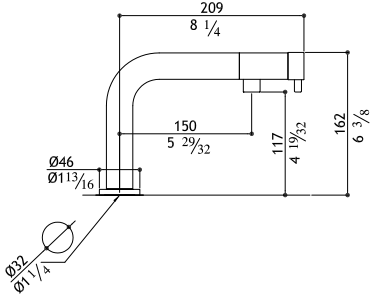

$

Single lever mixer

MB266-M	Matte	850.00
MB266-P	Polished	910.00
MB266-MB	Black Steel	1,480.00
MB266-MT	Titanium Matte	1,480.00
MB266-MRG	Rose Gold Matte	1,630.00
MB266-MG	Yellow Gold Matte	1,630.00

Pop-up waste not included: see AC972 - AC990