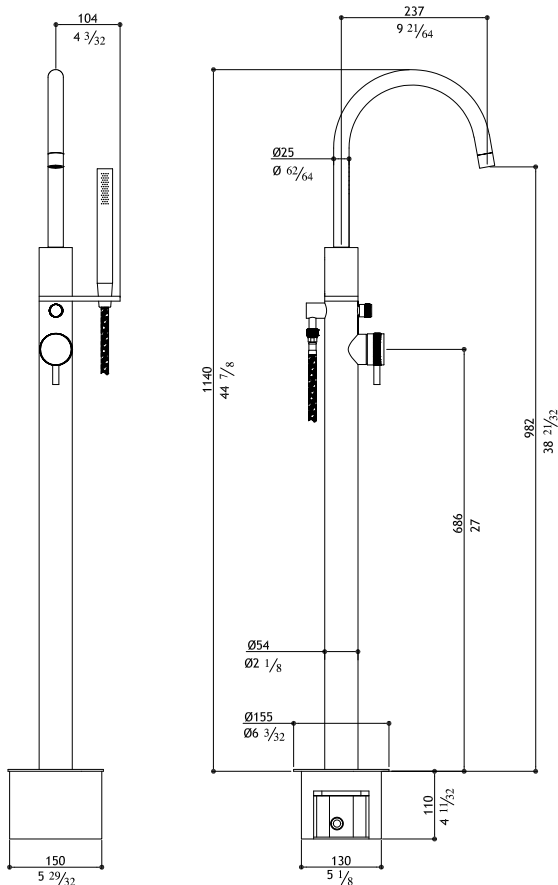

Floor mounted high volume tub filler with hand shower - spout R

ER516-M	Matte	5,250.00
ER516-P	Polished	5,450.00

Must order separately - Rough in base

X39.1022		650.00

Optional kit for resin or cement floors

SV9KPR.254		290.00