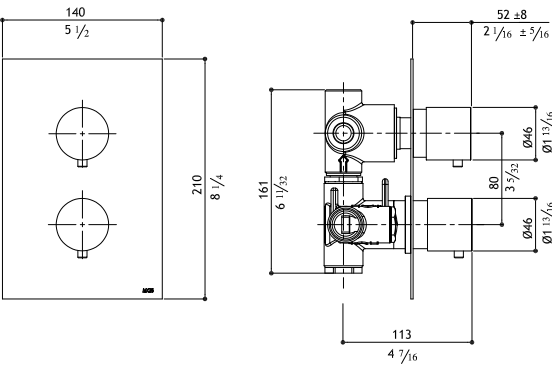

MB440N **Flow rate: 8.7 GPM at 45 PSI**

Built-in thermostatic shower mixer - 2 knobs: temperature + 2 way volume controls
“Two water outlets”

Trim		
MB440N-M	Matte	690.00
MB440N-P	Polished	790.00
MB440N-MB	Black Steel	1,150.00
MB440N-MT	Titanium Matte	1,150.00
MB440N-MRG	Rose Gold Matte	1,290.00
MB440N-MG	Yellow Gold Matte	1,290.00

Must order separately - rough in valve, 3/4" - includes stops
SV9INC.220 US 1,390.00

Valves extension kit
SV9KPM.233 280.00

CALGreen Compliant