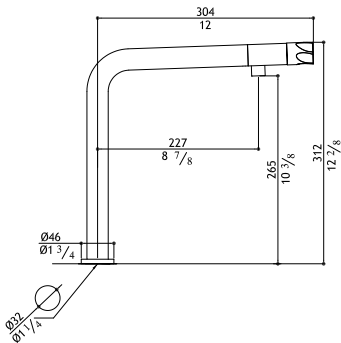

PE238

Flow rate: 1.2 GPM at 60 PSI

Single lever mixer

PE238-M	Matte	1,270.00
PE238-P	Polished	1,370.00
PE238-MB	Black Steel	1,990.00
PE238-MT	Titanium Matte	1,990.00
PE238-MRG	Rose Gold Matte	2,120.00
PE238-MG	Yellow Gold Matte	2,120.00

Pop-up waste not included: see AC972 - AC990

PE247

Flow rate: 1.2 GPM at 60 PSI