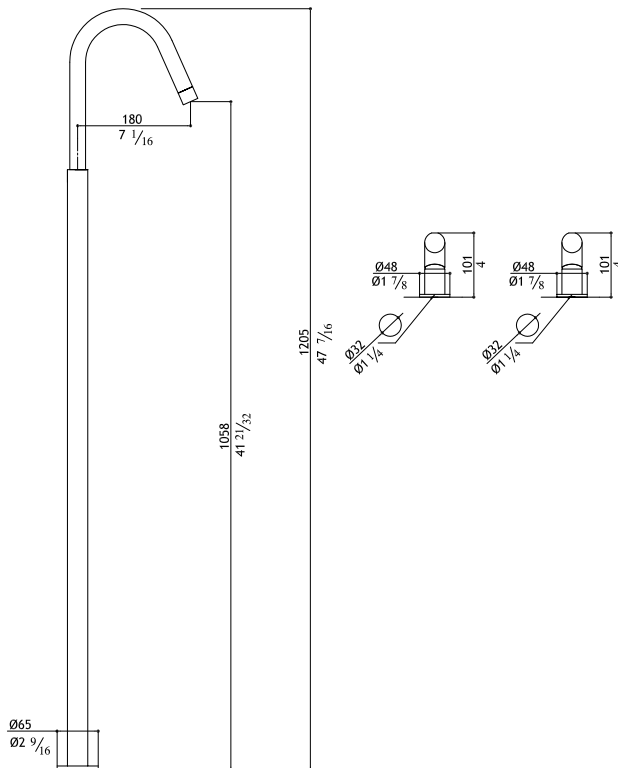

Basin column T spout twin valve mixer

CB220-M Matte 2,980.00

CB220-P Polished 3,150.00

Pop-up waste not included: see AC972 - AC990