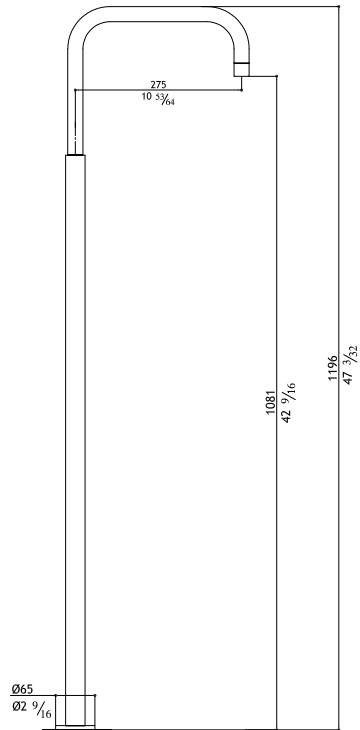

CB221

Flow rate: 1.2 GPM at 60 PSI

$

Basin column SQ spout with single lever mixer

CB221-M Matte 2,750.00

CB221-P Polished 2,950.00

Pop-up waste not included: see AC972 - AC990

CB222

Flow rate: 1.2 GPM at 60 PSI

Basin column SQ spout twin valve mixer

CB222-M Matte 2,980.00

CB222-P Polished 3,150.00

Pop-up waste not included: see AC972 - AC990