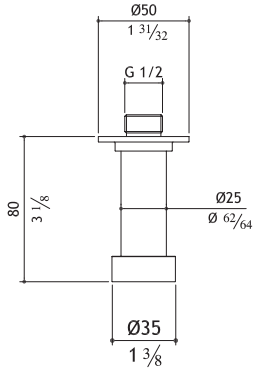

To be installed with an MGS shower arm or in combination with a CB "square" shower column.
 Wall mounted arm: AC973 or AC988
 Ceiling arm: AC870, AC987 or AC989

Short arm for ceiling mouned shower head without swivel - 25mm diameter - L80