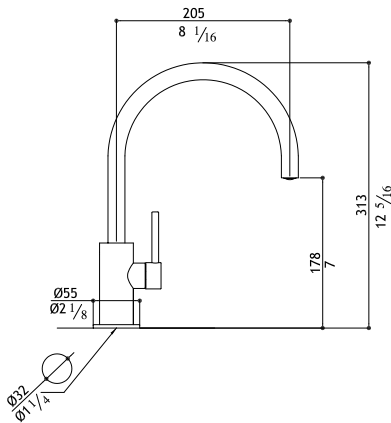

MB264

Flow rate: 1.2 GPM at 60 PSI

Single lever mixer - rotating spout

MB264-M	Matte	1,090.00
MB264-P	Polished	1,190.00

Pop-up waste not included: see AC972 - AC990