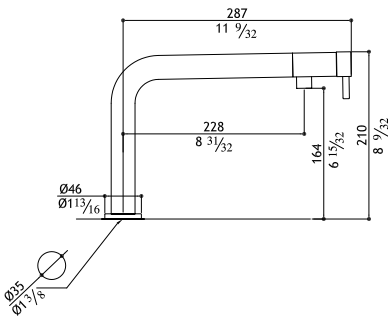

Single lever mixer

NER-M		Matte	980.00
NER-M K	Knurled handle	Matte	1,080.00
NER-P		Polished	1,070.00
NER-P K	Knurled handle	Polished	1,170.00
NER-MB		Black Steel	1,550.00
NER-MB K	Knurled handle	Black Steel	1,650.00
NER-MT		Titanium Matte	1,550.00
NER-MT K	Knurled handle	Titanium Matte	1,650.00
NER-MRG		Rose Gold Matte	1,750.00
NER-MRG K	Knurled handle	Rose Gold Matte	1,850.00
NER-MG		Yellow Gold Matte	1,750.00
NER-MG K	Knurled handle	Yellow Gold Matte	1,850.00