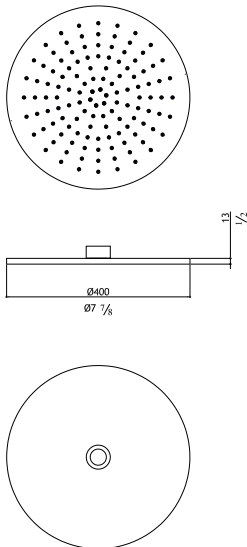

SO618-M	Matte	2,250.00
SO618-P	Polished	2,410.00

To be installed with an MGS shower arm or in combination with a CB "square" shower column.
Wall mounted arm: AC973 or AC988
Ceiling arm: AC870, AC987 or AC989