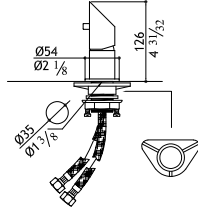

CB221

Flow rate: 1.2 GPM at 60 PSI

\$

Basin column SQ spout with single lever mixer

CB221-M Matte 2,750.00

CB221-P Polished 2,950.00

Pop-up waste not included: see AC972 - AC990

CB222