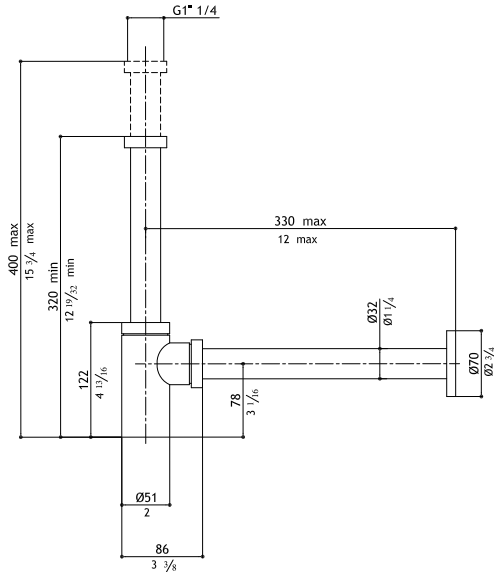

AC991

Siphon 1" 1/4