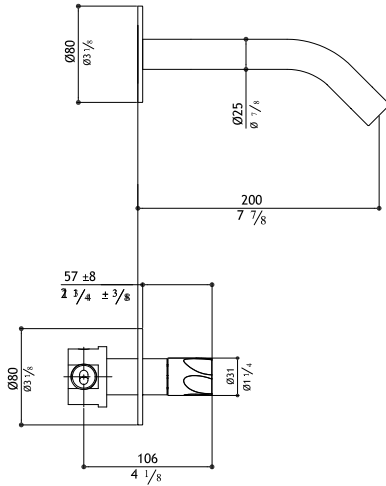

Single lever mixer with hand shower

PE509-M	Matte	1,670.00
PE509-P	Polished	1,800.00
PE509-MB	Black Steel	2,450.00
PE509-MT	Titanium Matte	2,450.00
PE509-MRG	Rose Gold Matte	2,690.00
PE509-MG	Yellow Gold Matte	2,690.00