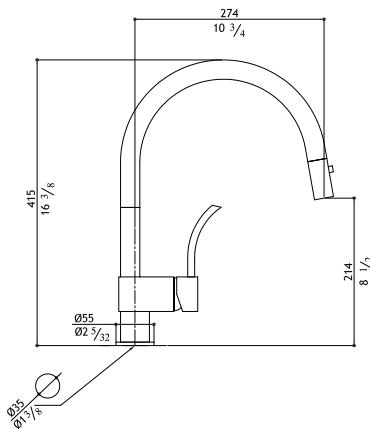

MGS VELA P

Flow rate: 1.8 GPM at 60 PSI

Single lever mixer with pull-out spout

VEP-M	Matte	1,890.00
VEP-P	Polished	1,995.00

MGS VELA PD

Flow rate: 1.8 GPM at 60 PSI

\$

Single lever mixer with dual spray outlet