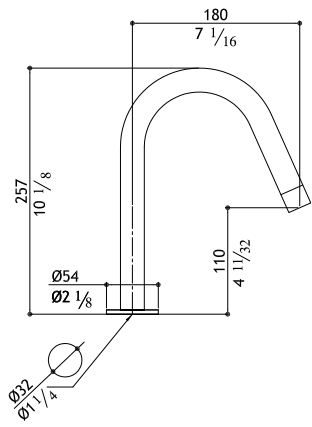

AC978

Deck mounted bathtub spout diameter 25 R70 with high flow rate

AC978-M	Matte	710.00
AC978-P	Polished	740.00