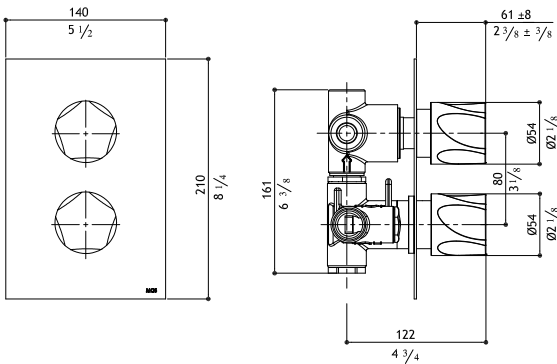

Must order separately - rough in valve, 3/4" - includes stops

SV9INC.219 US 980.00

Valves extension kit

SV9KPM.233 280.00

CALGreen Compliant

PE440 **Flow rate: 8.7 GPM at 45 PSI**

Built-in thermostatic shower mixer - 2 knobs: temperature + 2 way volume controls
"Two water outlets"