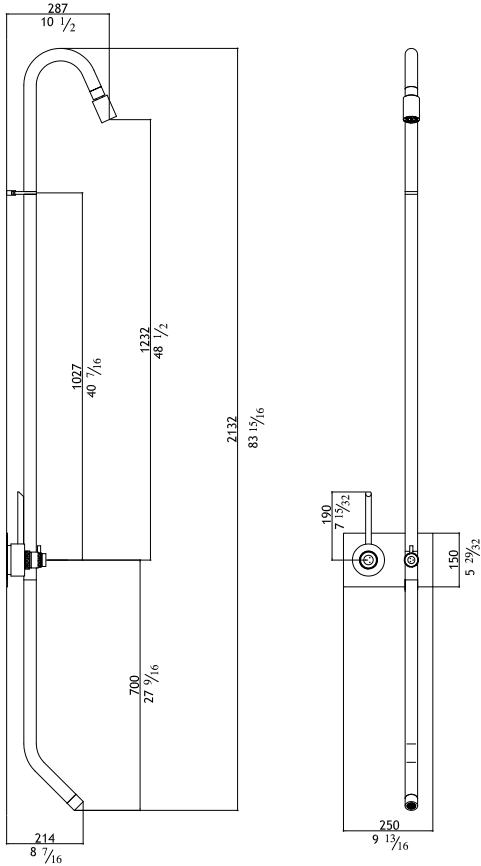

Thermostatic shower column with foot wash

Trim

CB447-M Matte 5,580.00

CB447-P Polished 5,880.00

Must order separately - rough in valve

X29.936 1,570.00