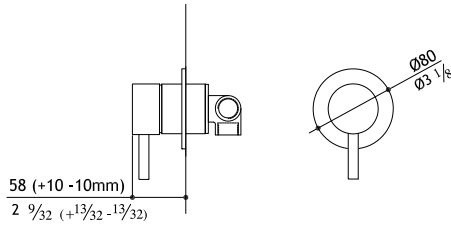

DE700

DIVERTERS

$

Two way built-in diverter

DE700-M	Matte	715.00
DE700-P	Polished	780.00
CalGreen Compliant