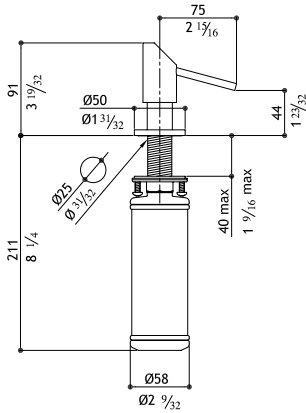

MGS SD1

Built-in soap dispenser

SD1-M

Matte

475.00

SD1-P

Polished

530.00

MGS SD2

Built-in soap dispenser with round head