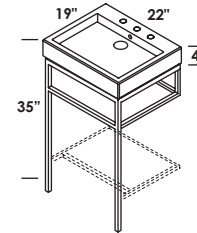

AQP-BX-22

CONSOLE

BRUSHED STAINLESS STEEL (21)--- $1640
POLISHED STAINLESS STEEL (10)--- $2220
MATTE BLACK METAL (44)--- $1800
BRUSHED BRASS (51)--- $3175

OPTIONAL SHELF in white solid surface - CSS

BRUSHED STAINLESS STEEL (21)--- $790
POLISHED STAINLESS STEEL (10)--- $1090
MATTE BLACK METAL (44)--- $890
BRUSHED BRASS (51)--- $1590

SINK - 5030 22 x 18 1/2 x 4 h

WHITE (001) --- $490
00, 01, 02, 03
Drain options: 7100-12,
7100-16OF, 7100-13OF