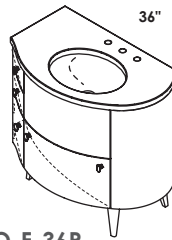

**SINK - 33S** ID 17 x 14 x 5 1/2 h  
 WHITE (001) --- \$170  
 Drain options: 7100-12,  
 7100-16OF, 7100-13OF