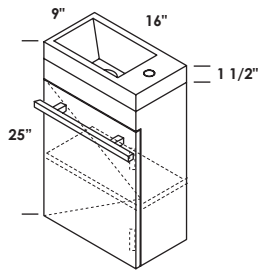

MAR-W-16

CABINET

STANDARD --- $990
PREMIUM --- $1025
LUXURY --- $1090
HAND-BUFFED HIGH GLOSS ON REQUEST --- $1390

DOOR PULL- K901

BRUSHED S. STEEL (21)--- $35
POLISHED S. STEEL (10)--- $45
MATTE BLACK METAL (44)--- $135
BRUSHED BRASS (51)--- $190

SINK - 5107 16 x 9 x 6 1/2 h

GLOSS WHITE SOLID SURFACE (001G)--- $340
MATTE WHITE SOLID SURFACE (001M)--- $340
00, 01
Drain options: 7100-12,
7100-16OF, 7100-13OF