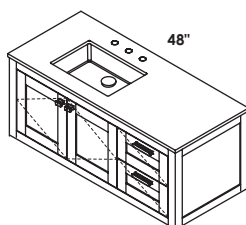

**SINK - 5452UN** ID 17 x 11 1/2 x 4 h  
WHITE (001) --- \$320  
Drain options: 7100-12,  
7100-16OF, 7100-13OF

**STL-W-48L**

**CABINET**  
STANDARD --- \$5050  
PREMIUM --- \$5575  
LUXURY --- \$6090

**COUNTERTOP - STL-48LT**