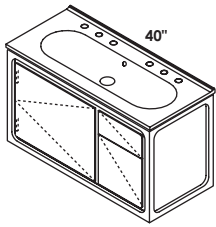

AQT-W-40

CABINET

STANDARD --- $4275
PREMIUM --- $4750
LUXURY --- $5175
HAND-BUFFED HIGH GLOSS ON REQUEST --- $6475

SINK - 8072 40 x 18 x 5 1/2 h
WHITE (001) --- $1150
00, 01, 02, 03 or per specs
Drain options: 7100-12,
7100-16OF, 7100-13OF