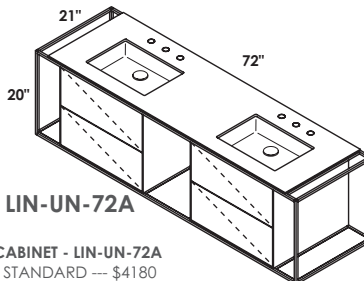

LIN-UN-72A

CABINET - LIN-UN-72A
STANDARD --- $4180
PREMIUM --- $4580
LUXURY --- $4980
HAND-BUFFED HIGH GLOSS ON REQUEST --- $6275

FRAME - LIN-UN-72AF
BRUSHED STAINLESS STEEL (21) --- $2675
POLISHED STAINLESS STEEL (10) --- $3350
MATTE BLACK METAL (44) --- $3350
BRUSHED BRASS (51) --- $4850

COUNTERTOP - LIN-UN-72AT
SOLID SURFACE SATIN (M) --- $1650
SOLID SURFACE POLISHED (G) --- $1975
00, 01, 02, 03

SINK - 5452UN ID 16 x 11 x 4 h
WHITE (001) --- $320
Drain options: 7100-12,
7100-16OF, 7100-13OF