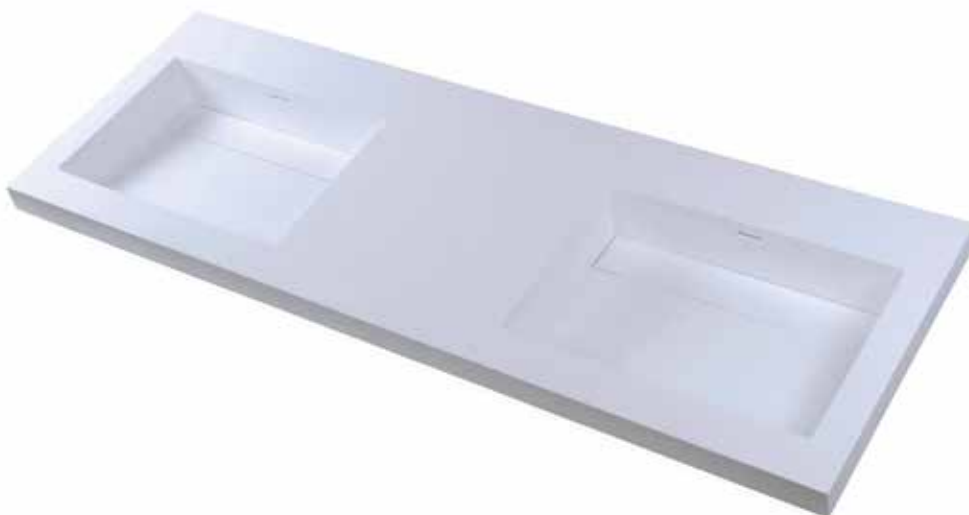

SINK - H266T 72 x 21 x 6 1/2 h
GLOSS WHITE (001G) --- $1980
MATTE WHITE (001M) --- $1980
00, 01, 02, 03
Drain options: 7100-18OF