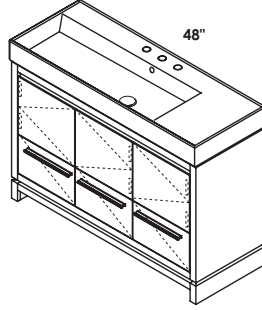

AQS-F-48

CABINET

STANDARD --- $5475
PREMIUM --- $6075
LUXURY --- $6590
HAND-BUFFED HIGH GLOSS ON REQUEST --- $8275

SINK - 5244L 48 x 18 x 6 h
WHITE (001) --- $1190
00, 01, 02, 03
Drain options: 7100-12,
7100-16OF, 7100-13OF