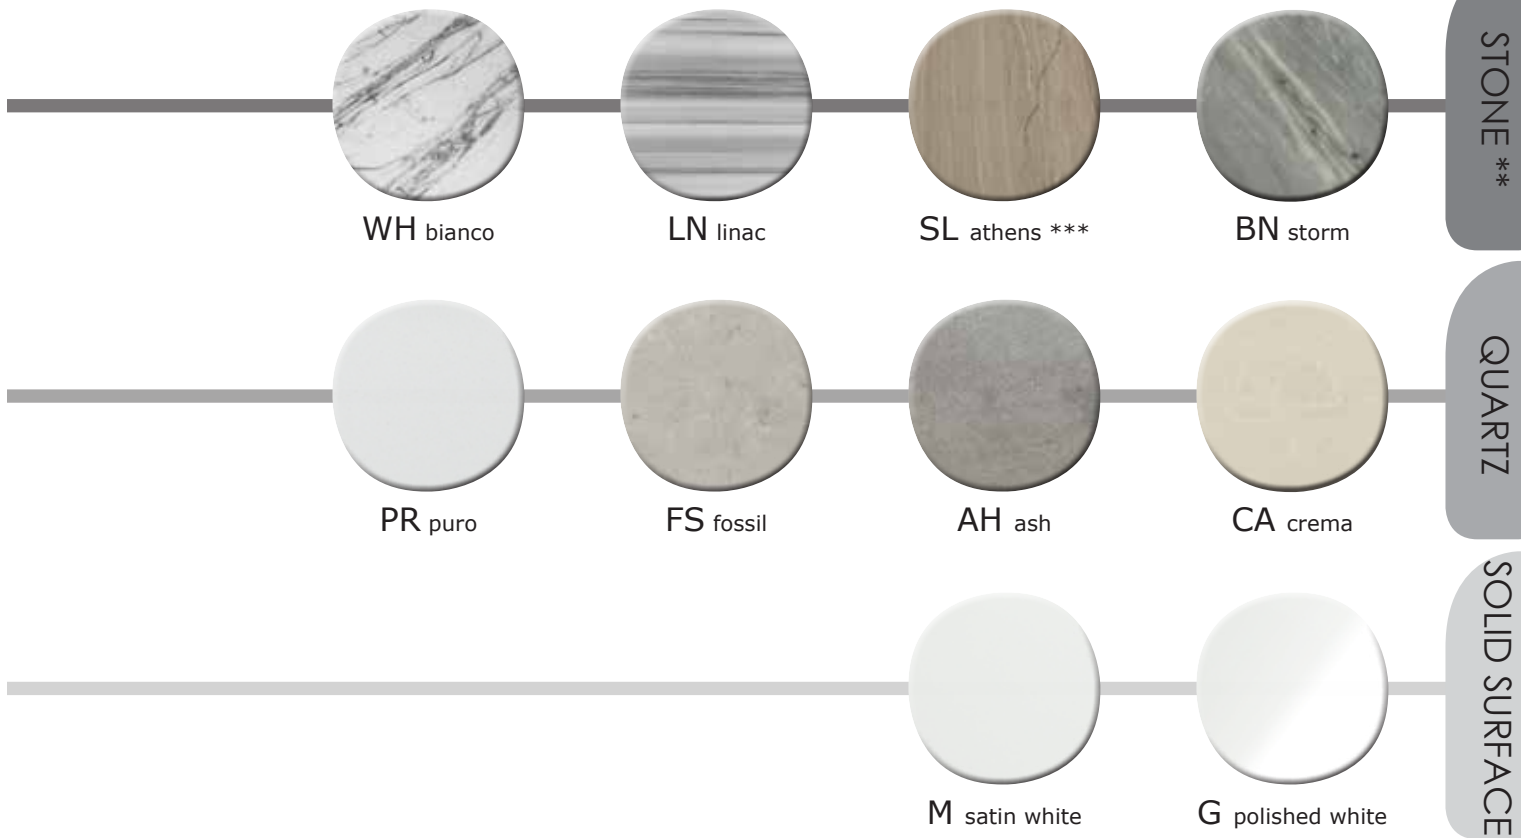

COUNTERTOPS

WH bianco

LN linac

SL athens ***

BN storm

PR puro

FS fossil

AH ash

CA crema

M satin white

G polished white