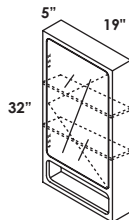

AQT-W-40

CABINET

STANDARD --- $4275
PREMIUM --- $4750
LUXURY --- $5175
HAND-BUFFED HIGH GLOSS ON REQUEST --- $6475

SINK - 8072 40 x 18 x 5 1/2 h
WHITE (001) --- $1150
00, 01, 02, 03 or per specs
Drain options: 7100-12,
7100-16OF, 7100-13OF

AQT-W-56

CABINET

STANDARD --- $5490
PREMIUM --- $6075
LUXURY --- $6590
HAND-BUFFED HIGH GLOSS ON REQUEST --- $8275

SINK - 8071 56 x 18 x 5 1/2 h
WHITE (001) --- $1450
00, 01, 02, 03
Drain options: 7100-12,
7100-16OF, 7100-13OF

AQT-F-40

CABINET

STANDARD --- $4790
PREMIUM --- $5290
LUXURY --- $5775
HAND-BUFFED HIGH GLOSS ON REQUEST --- $7190

SINK - 8072 40 x 18 x 5 1/2 h
WHITE (001) --- $1150
00, 01, 02, 03 or per specs
Drain options: 7100-12,
7100-16OF, 7100-13OF

AQT-F-56

CABINET

STANDARD --- $6290
PREMIUM --- $6950
LUXURY --- $7575
HAND-BUFFED HIGH GLOSS ON REQUEST --- $9475

SINK - 8071 56 x 18 x 5 1/2 h
WHITE (001) --- $1450
00, 01, 02, 03
Drain options: 7100-12,
7100-16OF, 7100-13OF

AQT-MD-19

MEDICINE CABINET

STANDARD --- $1875
PREMIUM --- $2075
LUXURY --- $2250
HIGH GLOSS ON REQUEST --- $2790