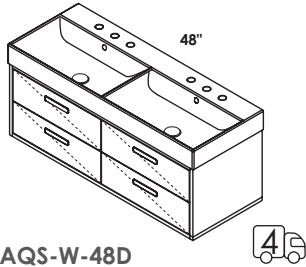

AQS-W-48D

CABINET
STANDARD --- $4025
PREMIUM --- $4450
LUXURY --- $4875
HAND-BUFFED HIGH GLOSS ON REQUEST --- $6075

SINK - 5234 48 x 18 x 7 h
WHITE (001) --- $1190
00, 01, 02, 03
Drain options: 7100-12,
7100-16OF, 7100-13OF