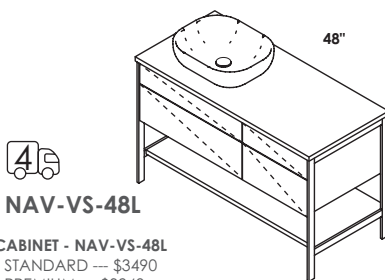

NAV-VS-48L

CABINET - NAV-VS-48L
STANDARD --- $3490
PREMIUM --- $3840
LUXURY --- $4225
HAND-BUFFED HIGH GLOSS ON REQUEST --- $5275

FRAME - NAV-VS-48F
BRUSHED STAINLESS STEEL (21) --- $990
POLISHED STAINLESS STEEL (10) --- $1720
MATTE BLACK METAL (44) --- $1720
BRUSHED BRASS (51) --- $3700

COUNTERTOP - NAV-VS-48LT
SOLID SURFACE SATIN (M) --- $1090
SOLID SURFACE POLISHED (G) --- $1425
STONE (WH, LN, SL, BN) --- $1550
QUARTZ (PR, FS, AH, CA) --- $2300
00, 01, 02, 03

SINK - N33 19 x 16 x 6 h
WHITE (001) --- $390
MATTE BLACK (MB) --- $490
Drain options: 7100-13