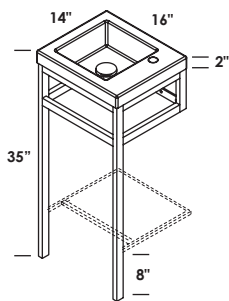

CONSOLE
BRUSHED S. STEEL (21)--- $1540
POLISHED S. STEEL (10)--- $2090
MATTE BLACK METAL (44)--- $1725
BRUSHED BRASS (51)--- $3050

OPTIONAL SHELF in white solid surface - CSS
BRUSHED STAINLESS STEEL (21)--- $790
POLISHED STAINLESS STEEL (10)--- $1090
MATTE BLACK METAL (44)--- $890
BRUSHED BRASS (51)--- $1590

SINK - 5271 16 x 14 x 6 h
WHITE (001) --- $390
00, 01
Drain options: 7100-12, 7100-16OF, 7100-13OF