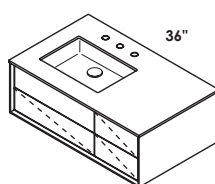

GEM-UN-36L

CABINET - GEM-UN-36L
STANDARD --- $2990
PREMIUM --- $3290
LUXURY --- $3625
HAND-BUFFED HIGH GLOSS ON REQUEST --- $4490

COUNTERTOP - GEM-UN-36LT
SOLID SURFACE SATIN (M)--- $725
SOLID SURFACE POLISHED (G)--- $950
00, 01, 02, 03

SINK - 5452UN ID 16 x 11 x 4 h
WHITE (001) --- $320
Drain options: 7100-12,
7100-16OF, 7100-13OF