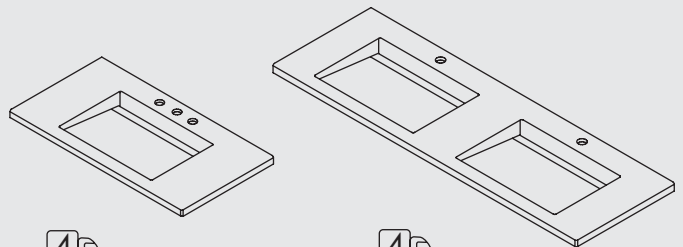

STONE

SINK no overflow- 5301 34 x 18 x 3 h
BIANCO (WH)--- $3990
MARQUINA (NM)--- $4490
00, 01, 02, 03
Drain included

S. STEEL BRACKET- 5301BR --- $790

SINK no overflow- 5302 56 x 18 x 3 h
BIANCO (WH)--- $6990
MARQUINA (NM)--- $7490
00, 01, 02, 03
Drain included

S. STEEL BRACKET- 5302BR --- $790