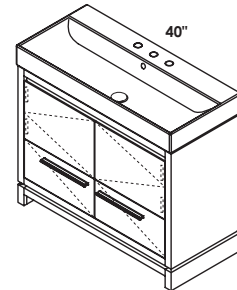

AQS-F-40

CABINET

STANDARD --- $4175
PREMIUM --- $4625
LUXURY --- $5050
HAND-BUFFED HIGH GLOSS ON REQUEST --- $6290

SINK - 5233 40 x 18 x 7 h
WHITE (001) --- $880
00, 01, 02, 03 or per specs
Drain options: 7100-12,
7100-16OF, 7100-13OF