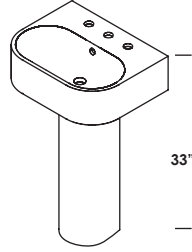

SINK - 2962 20 x 16 x 6 h
WHITE (001) --- $410
01, 02, 03
Drain options: 7100-12

PEDESTAL - 4231
WHITE (001) --- $175