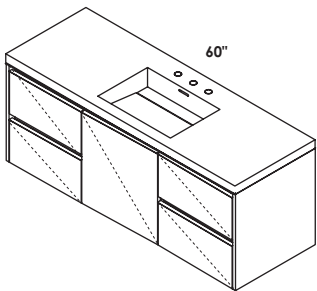

KUB-W-60B

CABINET
STANDARD --- $5075
PREMIUM --- $5590
LUXURY --- $6090
HAND-BUFFED HIGH GLOSS ON REQUEST --- $7625

OPTIONAL METAL TRIM - TRIM
BRUSHED STAINLESS STEEL (21)--- $1140
POLISHED STAINLESS STEEL (10)--- $1140
MATTE BLACK METAL (44)--- $1400

SINK - H265CT 60 x 21 x 6 1/2 h
GLOSS WHITE SOLID SURFACE (001G)--- $1680
MATTE WHITE SOLID SURFACE (001M)--- $1680
00, 01, 02, 03
Drain options: 7100-18OF