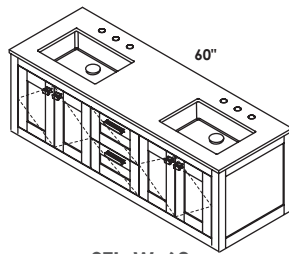

STL-W-60

CABINET
STANDARD --- $6425
PREMIUM --- $7090
LUXURY --- $7725

COUNTERTOP - STL-60T
SOLID SURFACE SATIN (M)--- $1365
SOLID SURFACE POLISHED (G)--- $1715
STONE (WH, LN, SL, BN)--- $1920
QUARTZ (PR, FS, AH, CA)--- $2875
00, 01, 02, 03

SINK - 5452UN ID 17 x 11 1/2 x 4 h
WHITE (001) --- $320
Drain options: 7100-12,
7100-16OF, 7100-13OF