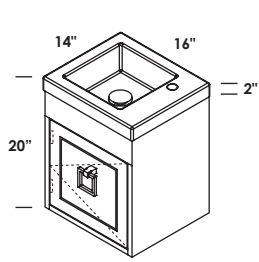

DIM-W-16

CABINET - without metal inlay
STANDARD --- $1050
PREMIUM --- $1175
LUXURY --- $1290
HAND-BUFFED HIGH GLOSS ON REQUEST --- $1590

OPTIONAL METAL INLAY - TR1
BRUSHED STAINLESS STEEL (21)--- $300
POLISHED STAINLESS STEEL (10)--- $300
BRUSHED BRASS (51)--- $300

SINK - 5271 16 x 14 x 6 h
WHITE (001) --- $390
00, 01
Drain options: 7100-12, 7100-16OF, 7100-13OF