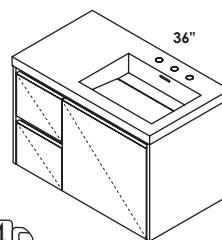

KUB-W-36R

CABINET
STANDARD --- $3250
PREMIUM --- $3590
LUXURY --- $3925
HAND-BUFFED HIGH GLOSS ON REQUEST --- $4890

OPTIONAL METAL TRIM - TRIM
BRUSHED STAINLESS STEEL (21)--- $660
POLISHED STAINLESS STEEL (10)--- $660
MATTE BLACK METAL (44)--- $800

SINK - H263RT 36 x 21 x 6 1/2 h
GLOSS WHITE SOLID SURFACE (001G)--- $980
MATTE WHITE SOLID SURFACE (001M)--- $980
00, 01, 02, 03
Drain options: 7100-180F