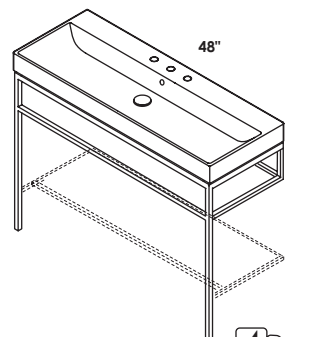

AQS-BX-48

CONSOLE
BRUSHED STAINLESS STEEL (21)--- $1840
POLISHED STAINLESS STEEL (10)--- $2500
MATTE BLACK METAL (44)--- $2020
BRUSHED BRASS (51)--- $3750

OPTIONAL SHELF in white solid surface - CSS
BRUSHED STAINLESS STEEL (21)--- $1090
POLISHED STAINLESS STEEL (10)--- $1490
MATTE BLACK METAL (44)--- $1190
BRUSHED BRASS (51)--- $2190

SINK - 5235 48 x 18 x 5 h
WHITE (001) --- $1190
00, 01, 02, 03 or per specs
Drain options: 7100-12,
7100-16OF, 7100-13OF