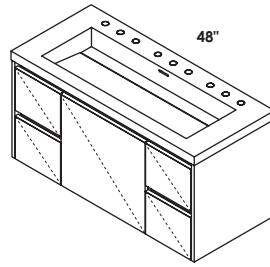

KUB-W-48

CABINET
STANDARD --- $4890
PREMIUM --- $5390
LUXURY --- $5890
HAND-BUFFED HIGH GLOSS ON REQUEST --- $7375

OPTIONAL METAL TRIM - TRIM
BRUSHED STAINLESS STEEL (21)--- $1060
POLISHED STAINLESS STEEL (10)--- $1060
MATTE BLACK METAL (44)--- $1280

SINK - H264BT 48 x 21 x 6 1/2 h
GLOSS WHITE SOLID SURFACE (001G)--- $1280
MATTE WHITE SOLID SURFACE (001M)--- $1280
00, 01, 02, 03 center or per specs
Drain options: 7100-18OF