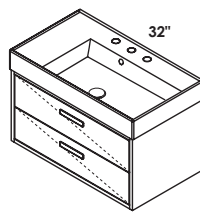

AQS-W-32

CABINET

STANDARD --- $2575
PREMIUM --- $2875
LUXURY --- $3125
HAND-BUFFED HIGH GLOSS
ON REQUEST --- $3890

SINK - 5242R 32 x 18 x 6 h
WHITE (001) --- $680
00, 01, 02, 03
Drain options: 7100-12,
7100-16OF, 7100-13OF