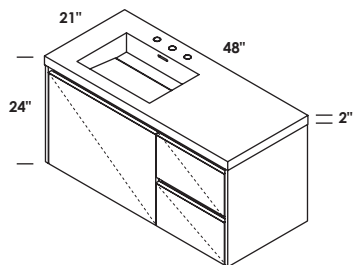

KUB-W-48L

CABINET
STANDARD --- $3720
PREMIUM --- $4090
LUXURY --- $4475
HAND-BUFFED HIGH GLOSS ON REQUEST --- $5590

OPTIONAL METAL TRIM - TRIM
BRUSHED STAINLESS STEEL (21)--- $720
POLISHED STAINLESS STEEL (10)--- $720
MATTE BLACK METAL (44)--- $880

SINK - H264LT 48 x 21 x 6 1/2 h
GLOSS WHITE SOLID SURFACE (001G)--- $1280
MATTE WHITE SOLID SURFACE (001M)--- $1280
00, 01, 02, 03
Drain options: 7100-180F