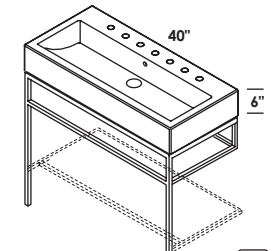

AQG-BX-40

CONSOLE
BRUSHED STAINLESS STEEL (21)--- $1780
POLISHED STAINLESS STEEL (10)--- $2420
MATTE BLACK METAL (44)--- $1960
BRUSHED BRASS (51)--- $3550

OPTIONAL SHELF in white solid surface - CSS
BRUSHED STAINLESS STEEL (21)--- $990
POLISHED STAINLESS STEEL (10)--- $1350
MATTE BLACK METAL (44)--- $1090
BRUSHED BRASS (51)--- $1990

SINK - 5460 40 x 18 1/2 x 6 h
WHITE (001) --- $960
00, 01, 02, 03 or per specs
Drain options: 7100-12,
7100-16OF, 7100-13OF