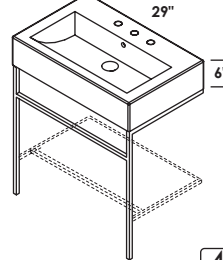

AQG-FR-29

CONSOLE
BRUSHED STAINLESS STEEL (21)--- $1090
POLISHED STAINLESS STEEL (10)--- $1350
MATTE BLACK METAL (44)--- $1190
BRUSHED BRASS (51)--- $1750

OPTIONAL SHELF in white solid surface - CSS
BRUSHED STAINLESS STEEL (21)--- $890
POLISHED STAINLESS STEEL (10)--- $1190
MATTE BLACK METAL (44)--- $990
BRUSHED BRASS (51)--- $1790

SINK - 5468 29 x 18 1/2 x 6 h
WHITE (001) --- $760
00, 01, 02, 03
Drain options: 7100-12,
7100-16OF, 7100-13OF