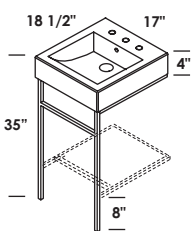

AQG-FR-17

CONSOLE
BRUSHED STAINLESS STEEL (21)--- $925
POLISHED STAINLESS STEEL (10)--- $1190
MATTE BLACK METAL (44)--- $1050
BRUSHED BRASS (51)--- $1450

OPTIONAL SHELF in white solid surface - CSS
BRUSHED STAINLESS STEEL (21)--- $790
POLISHED STAINLESS STEEL (10)--- $1090
MATTE BLACK METAL (44)--- $890
BRUSHED BRASS (51)--- $1590

SINK - 5066A 17 x 18 1/2 x 5 h
WHITE (001) --- $460
00, 01, 02, 03
Drain options: 7100-12,
7100-16OF, 7100-13OF