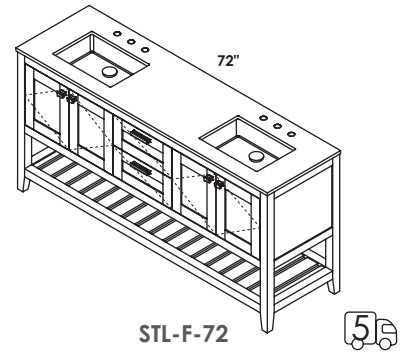

STL-F-72

CABINET
STANDARD --- $8525
PREMIUM --- $9390
LUXURY --- $10275

COUNTERTOP - STL-72T
SOLID SURFACE SATIN (M)--- $1585
SOLID SURFACE POLISHED (G)--- $1960
STONE (WH, LN, SL, BN)--- $2300
QUARTZ (PR, FS, AH, CA)--- $3450
00, 01, 02, 03

SINK - 5452UN ID 17 x 11 1/2 x 4 h
WHITE (001) --- $320
Drain options: 7100-12,
7100-16OF, 7100-13OF