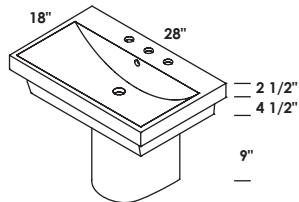

SINK - 4271 28 x 18 x 8 h
WHITE (001) --- $580
00, 01, 02, 03
Drain options: 7100-12,
7100-16OF, 7100-13OF

HALF-PEDESTAL - 4207
WHITE (001) --- $150