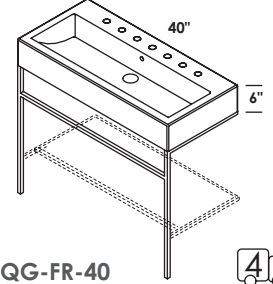

AQG-FR-40

CONSOLE
BRUSHED STAINLESS STEEL (21)--- $1275
POLISHED STAINLESS STEEL (10)--- $1525
MATTE BLACK METAL (44)--- $1390
BRUSHED BRASS (51)--- $2075

OPTIONAL SHELF in white solid surface - CSS
BRUSHED STAINLESS STEEL (21)--- $990
POLISHED STAINLESS STEEL (10)--- $1350
MATTE BLACK METAL (44)--- $1090
BRUSHED BRASS (51)--- $1990

SINK - 5460 40 x 18 1/2 x 6 h
WHITE (001) --- $960
00, 01, 02, 03 or per specs
Drain options: 7100-12,
7100-16OF, 7100-13OF