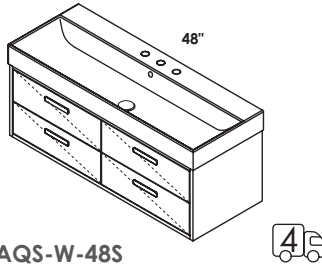

AQS-W-48S

CABINET
STANDARD --- $4025
PREMIUM --- $4450
LUXURY --- $4875
HAND-BUFFED HIGH GLOSS ON REQUEST --- $6075

SINK - 5235 48 x 18 x 7 h
WHITE (001) --- $1190
00, 01, 02, 03 or per specs
Drain options: 7100-12,
7100-16OF, 7100-13OF