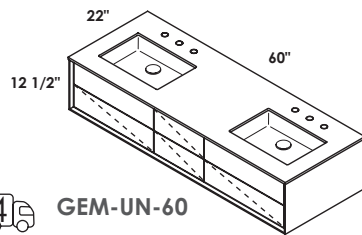

GEM-UN-60

CABINET - GEM-UN-60
STANDARD --- $4090
PREMIUM --- $4525
LUXURY --- $4950
HAND-BUFFED HIGH GLOSS ON REQUEST --- $6150

COUNTERTOP - GEM-UN-60T
SOLID SURFACE SATIN (M)--- $1275
SOLID SURFACE POLISHED (G)--- $1550
00, 01, 02, 03

SINK - 5452UN ID 16 x 11 x 4 h
WHITE (001) --- $320
Drain options: 7100-12,
7100-16OF, 7100-13OF