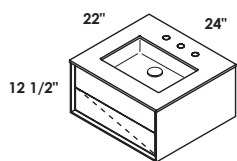

GEMELLI OTHER VESSEL SINKS CAN BE SPECIFIED AT THE TIME OF ORDER.

GEM-UN-24

CABINET - GEM-UN-24
STANDARD --- $2190
PREMIUM --- $2425
LUXURY --- $2675
HAND-BUFFED HIGH GLOSS ON REQUEST --- $3275

COUNTERTOP - GEM-UN-24T
SOLID SURFACE SATIN (M)--- $615
SOLID SURFACE POLISHED (G)--- $815
00, 01, 02, 03

SINK - 5452UN ID 16 x 11 x 4 h
WHITE (001) --- $320
Drain options: 7100-12,
7100-16OF, 7100-13OF