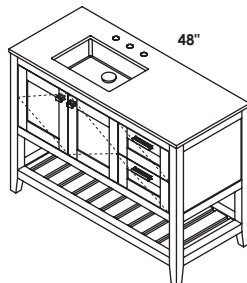

STL-F-48L

CABINET
STANDARD --- $6425
PREMIUM --- $7075
LUXURY --- $7690

COUNTERTOP - H284LT
SOLID SURFACE SATIN (M)--- $1090
SOLID SURFACE POLISHED (G)--- $1425
STONE (WH, LN, SL, BN)--- $1550
QUARTZ (PR, FS, AH, CA)--- $2300
00, 01, 02, 03

SINK - 5452UN ID 17 x 11 1/2 x 4 h
WHITE (001) --- $320
Drain options: 7100-12,
7100-16OF, 7100-13OF