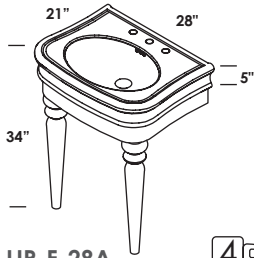

LIR-F-28A

CONSOLE

PREMIUM --- $2390
LUXURY --- $2625
HAND-BUFFED HIGH GLOSS ON REQUEST --- $3275

SINK - H251 28 x 21 x 8 h

WHITE (001) --- $890
01, 02, 03
Drain options: 7100-12