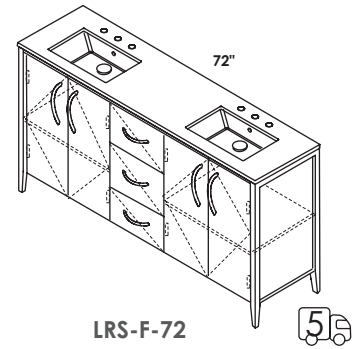

LRS-F-72

CABINET
STANDARD --- $6475
PREMIUM --- $7090
LUXURY --- $7775

COUNTERTOP - LRS-72T
SOLID SURFACE SATIN (M)--- $1585
SOLID SURFACE POLISHED (G)--- $1960
STONE (WH, LN, SL, BN)--- $2300
QUARTZ (PR, FS, AH, CA)--- $3450
00, 01, 02, 03

SINK - 5062UN ID 19 x 11 x 5 1/2 h
WHITE (001) --- $320
Drain options: 7100-12,
7100-16OF, 7100-13OF