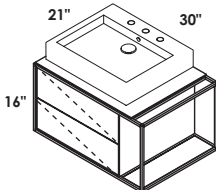

LIN-VS-30L

CABINET - LIN-VS-30L
STANDARD --- $1990
PREMIUM --- $2190
LUXURY --- $2390
HAND-BUFFED HIGH GLOSS ON REQUEST --- $2990

FRAME - LIN-VS-30LF

BRUSHED STAINLESS STEEL (21)--- $1575
POLISHED STAINLESS STEEL (10)--- $1890
MATTE BLACK METAL (44)--- $1890
BRUSHED BRASS (51)--- $2925

COUNTERTOP - LIN-VS-30LT

SOLID SURFACE SATIN (M)--- $775
SOLID SURFACE POLISHED (G)--- $950

SINK - 5030 22 x 18 1/2 x 4 h

WHITE (001) --- $490
00, 01, 02, 03
Drain options: 7100-12,
7100-16OF, 7100-13OF