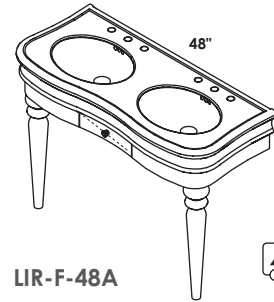

LIR-F-48A

CONSOLE

PREMIUM --- $3750
LUXURY --- $4090
HAND-BUFFED HIGH GLOSS ON REQUEST --- $5125

SINK - H253 47 x 21 x 8 h

WHITE (001) --- $2190
01, 02, 03
Drain options: 7100-12