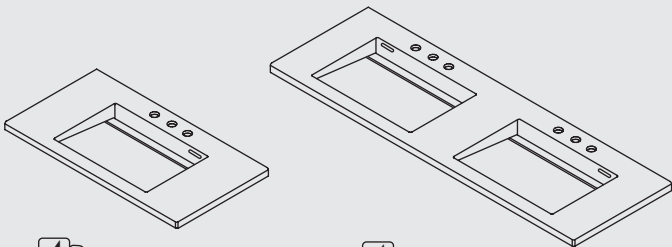

LIBERA SINKS

SOLID SURFACE