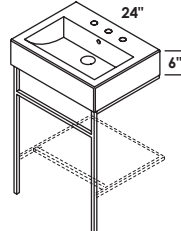

AQG-FR-24

CONSOLE
BRUSHED STAINLESS STEEL (21)--- $925
POLISHED STAINLESS STEEL (10)--- $1190
MATTE BLACK METAL (44)--- $1050
BRUSHED BRASS (51)--- $1450

OPTIONAL SHELF in white solid surface - CSS
BRUSHED STAINLESS STEEL (21)--- $790
POLISHED STAINLESS STEEL (10)--- $1090
MATTE BLACK METAL (44)--- $890
BRUSHED BRASS (51)--- $1590

SINK - 5464 24 x 18 1/2 x 6 h
WHITE (001) --- $650
00, 01, 02, 03
Drain options: 7100-12,
7100-16OF, 7100-13OF