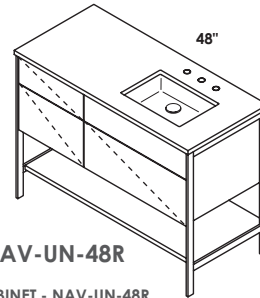

NAV-UN-48R

CABINET - NAV-UN-48R
STANDARD --- $3290
PREMIUM --- $3625
LUXURY --- $3975
HAND-BUFFED HIGH GLOSS ON REQUEST --- $4975

FRAME - NAV-UN-48F
BRUSHED STAINLESS STEEL (21)--- $1070
POLISHED STAINLESS STEEL (10)--- $1810
MATTE BLACK METAL (44)--- $1810
BRUSHED BRASS (51)--- $3880

COUNTERTOP - NAV-UN-48RT
SOLID SURFACE SATIN (M)--- $1090
SOLID SURFACE POLISHED (G)--- $1425
STONE (WH, LN, SL, BN)--- $1550
QUARTZ (PR, FS, AH, CA)--- $2300
00, 01, 02, 03

SINK - 5452UN ID 16 x 11 x 4 h
WHITE (001) --- $320
Drain options: 7100-12,
7100-16OF, 7100-13OF