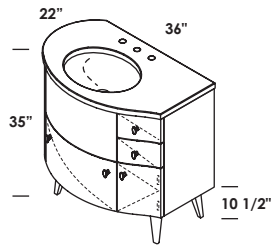

FLOU

Legs can be detached for wall-mount installation.

FLO-F-36L

CABINET - legs included

STANDARD --- $5525
PREMIUM --- $6090
LUXURY --- $6675
HAND-BUFFED HIGH GLOSS ON REQUEST --- $8325

COUNTERTOP - FLO-36LT

SOLID SURFACE SATIN (M)--- $880
SOLID SURFACE POLISHED (G)--- $1180
STONE (WH, LN, SL, BN)--- $1090
QUARTZ (PR, FS, AH, CA)--- $1685
00, 01, 02, 03

SINK - 33S ID 17 x 14 x 5 1/2 h
WHITE (001) --- $170
Drain options: 7100-12,
7100-16OF, 7100-13OF