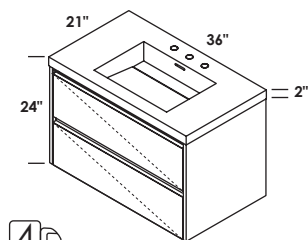

KUB-W-36B

CABINET
STANDARD --- $2725
PREMIUM --- $2990
LUXURY --- $3290
HAND-BUFFED HIGH GLOSS ON REQUEST --- $4090

OPTIONAL METAL TRIM - TRIM
BRUSHED STAINLESS STEEL (21)--- $600
POLISHED STAINLESS STEEL (10)--- $600
MATTE BLACK METAL (44)--- $760

SINK - H263T 36 x 21 x 6 1/2 h
GLOSS WHITE SOLID SURFACE (001G)--- $980
MATTE WHITE SOLID SURFACE (001M)--- $980
00, 01, 02, 03
Drain options: 7100-180F