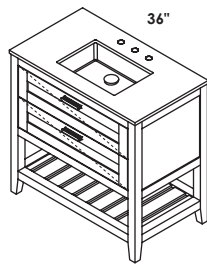

STL-F-36B

CABINET
STANDARD --- $5075
PREMIUM --- $5625
LUXURY --- $6125

COUNTERTOP - STL-36T
SOLID SURFACE SATIN (M)--- $880
SOLID SURFACE POLISHED (G)--- $1180
STONE (WH, LN, SL, BN)--- $1150
QUARTZ (PR, FS, AH, CA)--- $1725
00, 01, 02, 03

SINK - 5452UN ID 17 x 11 1/2 x 4 h
WHITE (001) --- $320
Drain options: 7100-12,
7100-16OF, 7100-13OF