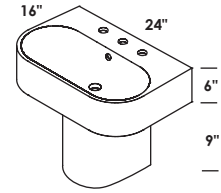

SINK - 2952 24 x 16 x 6 h
WHITE (001) --- $520
01, 02, 03
Drain options: 7100-12

HALF-PEDESTAL - 4207
WHITE (001) --- $150