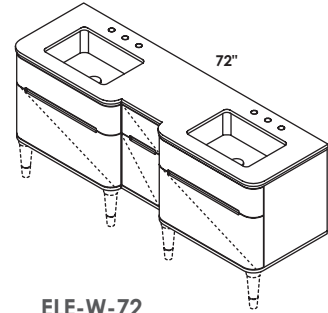

ELE-W-72

CABINET
STANDARD --- $6950
PREMIUM --- $7675
LUXURY --- $8375
HAND-BUFFED HIGH GLOSS ON REQUEST --- $10450

COUNTERTOP - ELE-72T
SOLID SURFACE SATIN (M)--- $1585
SOLID SURFACE POLISHED (G)--- $1960
STONE (WH, LN, SL, BN)--- $2190
QUARTZ (PR, FS, AH, CA)--- $3290
00, 01, 02, 03

SINK - H270 ID 18 1/2 x 13 x 6 h
WHITE (001) --- $340
Drain options: 7100-12,
7100-16OF, 7100-13OF

LEGS - ELE-LEG (each) --- $150

MIRROR
STANDARD --- $925
PREMIUM --- $1025
LUXURY --- $1090
HIGH GLOSS ON REQUEST --- $1390

MEDICINE CABINET - ELE-MD-20L hinge on the left
MEDICINE CABINET - ELE-MD-20R hinge on the right
STANDARD --- $1450
PREMIUM --- $1590
LUXURY --- $1775
HIGH GLOSS ON REQUEST --- $2190

ELE-ST-18

STORAGE CABINET
STANDARD --- $1750
PREMIUM --- $1925
LUXURY --- $2090
HIGH GLOSS ON REQUEST --- $2625