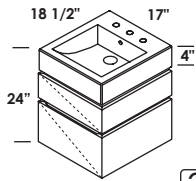

AQG-W-17

CABINET
STANDARD --- $3290
PREMIUM --- $3625
LUXURY --- $3950
HAND-BUFFED HIGH GLOSS
ON REQUEST --- $4950

OPTIONAL METAL TRIM - TRIM
BRUSHED STAINLESS STEEL (21)--- $300
POLISHED STAINLESS STEEL (10)--- $300
MATTE BLACK METAL (44)--- $300
BRUSHED BRASS (51)--- $300

SINK - 5066A 17 x 18 1/2 x 5 h
WHITE (001) --- $460
00, 01, 02, 03
Drain options: 7100-12,
7100-16OF, 7100-13OF