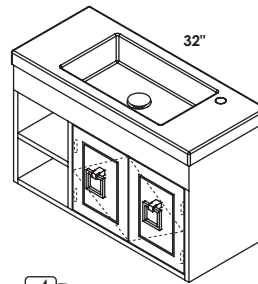

DIM-W-32

CABINET - without metal inlay
STANDARD --- $1975
PREMIUM --- $2190
LUXURY --- $2390
HAND-BUFFED HIGH GLOSS ON REQUEST --- $2990

OPTIONAL METAL INLAY - TR2
BRUSHED STAINLESS STEEL (21)--- $600
POLISHED STAINLESS STEEL (10)--- $600
BRUSHED BRASS (51)--- $600

SINK - 5273 32 x 14 x 6 h
WHITE (001) --- $680
00, 01
Drain options: 7100-12, 7100-16OF, 7100-13OF