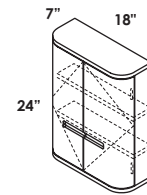

CABINET
STANDARD --- $6525
PREMIUM --- $7190
LUXURY --- $7825
HAND-BUFFED HIGH GLOSS ON REQUEST --- $9790

COUNTERTOP - ELE-60T
SOLID SURFACE SATIN (M)--- $1365
SOLID SURFACE POLISHED (G)--- $1715
STONE (WH, LN, SL, BN)--- $1990
QUARTZ (PR, FS, AH, CA)--- $2985
00, 01, 02, 03

SINK - H270 ID 18 1/2 x 13 x 6 h
WHITE (001) --- $340
Drain options: 7100-12,
7100-16OF, 7100-13OF

LEGS - ELE-LEG (each) --- $150

CABINET
STANDARD --- $6950
PREMIUM --- $7675
LUXURY --- $8375
HAND-BUFFED HIGH GLOSS ON REQUEST --- $10450

COUNTERTOP - ELE-72T
SOLID SURFACE SATIN (M)--- $1585
SOLID SURFACE POLISHED (G)--- $1960
STONE (WH, LN, SL, BN)--- $2190
QUARTZ (PR, FS, AH, CA)--- $3290
00, 01, 02, 03

SINK - H270 ID 18 1/2 x 13 x 6 h
WHITE (001) --- $340
Drain options: 7100-12,
7100-16OF, 7100-13OF

LEGS - ELE-LEG (each) --- $150

MIRROR
STANDARD --- $925
PREMIUM --- $1025
LUXURY --- $1090
HIGH GLOSS ON REQUEST --- $1390

MEDICINE CABINET - ELE-MD-20L hinge on the left
MEDICINE CABINET - ELE-MD-20R hinge on the right
STANDARD --- $1450
PREMIUM --- $1590
LUXURY --- $1775
HIGH GLOSS ON REQUEST --- $2190

ELE-ST-18

STORAGE CABINET
STANDARD --- $1750
PREMIUM --- $1925
LUXURY --- $2090
HIGH GLOSS ON REQUEST --- $2625