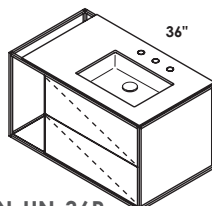

LIN-UN-36R

CABINET - LIN-UN-36R
STANDARD --- $2290
PREMIUM --- $2525
LUXURY --- $2750
HAND-BUFFED HIGH GLOSS ON REQUEST --- $3475

FRAME - LIN-UN-36RF
BRUSHED STAINLESS STEEL (21)--- $1690
POLISHED STAINLESS STEEL (10)--- $2050
MATTE BLACK METAL (44)--- $2050
BRUSHED BRASS (51)--- $3175

COUNTERTOP - LIN-UN-36RT
SOLID SURFACE SATIN (M)--- $875
SOLID SURFACE POLISHED (G)--- $1075
00, 01, 02, 03

SINK - 5452UN ID 16 x 11 x 4 h
WHITE (001) --- $320
Drain options: 7100-12,
7100-16OF, 7100-13OF