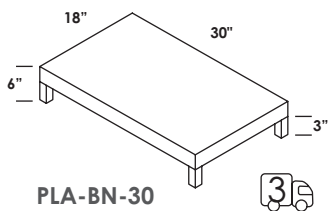

PLA-BN-30

BENCH
STANDARD --- $1075
PREMIUM --- $1190
LUXURY --- $1290
HAND-BUFFED HIGH GLOSS
ON REQUEST --- $1625