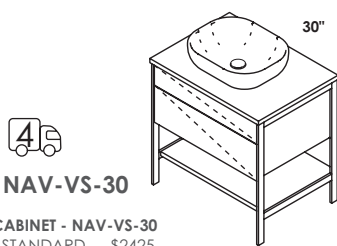

NAV-VS-30

CABINET - NAV-VS-30
STANDARD --- $2425
PREMIUM --- $2675
LUXURY --- $2950
HAND-BUFFED HIGH GLOSS ON REQUEST --- $3675

FRAME - NAV-VS-30F
BRUSHED STAINLESS STEEL (21) --- $975
POLISHED STAINLESS STEEL (10) --- $1690
MATTE BLACK METAL (44) --- $1690
BRUSHED BRASS (51) --- $3640

COUNTERTOP - NAV-VS-30T
SOLID SURFACE SATIN (M) --- $815
SOLID SURFACE POLISHED (G) --- $1090
STONE (WH, LN, SL, BN) --- $975
QUARTZ (PR, FS, AH, CA) --- $1450
00, 01, 02, 03

SINK - N33 19 x 16 x 6 h
WHITE (001) --- $390
MATTE BLACK (MB) --- $490
Drain options: 7100-13