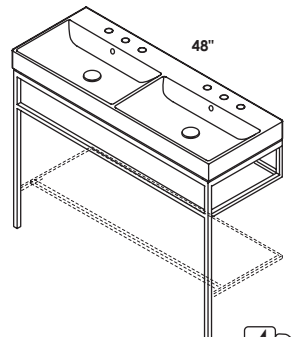

AQS-BX-48

CONSOLE
BRUSHED STAINLESS STEEL (21)--- $1840
POLISHED STAINLESS STEEL (10)--- $2500
MATTE BLACK METAL (44)--- $2020
BRUSHED BRASS (51)--- $3750

OPTIONAL SHELF in white solid surface - CSS
BRUSHED STAINLESS STEEL (21)--- $1090
POLISHED STAINLESS STEEL (10)--- $1490
MATTE BLACK METAL (44)--- $1190
BRUSHED BRASS (51)--- $2190

SINK - 5234 48 x 18 x 7 h
WHITE (001) --- $1190
00, 01, 02, 03
Drain options: 7100-12,
7100-16OF, 7100-13OF