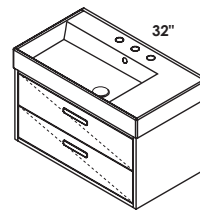

AQS-W-32

CABINET

STANDARD --- $2575
PREMIUM --- $2875
LUXURY --- $3125
HAND-BUFFED HIGH GLOSS
ON REQUEST --- $3890

SINK - 5242L 32 x 18 x 6 h
WHITE (001) --- $680
00, 01, 02, 03
Drain options: 7100-12,
7100-16OF, 7100-13OF