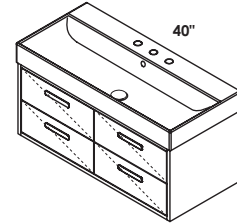

AQS-W-40

CABINET

STANDARD --- $3875
PREMIUM --- $4290
LUXURY --- $4690
HAND-BUFFED HIGH GLOSS ON REQUEST --- $5875

SINK - 5233 40 x 18 x 7 h
WHITE (001) --- $880
00, 01, 02, 03 or per specs
Drain options: 7100-12,
7100-16OF, 7100-13OF