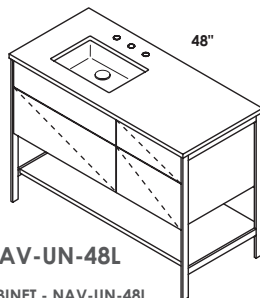

NAV-UN-48L

CABINET - NAV-UN-48L
STANDARD --- $3290
PREMIUM --- $3625
LUXURY --- $3975
HAND-BUFFED HIGH GLOSS ON REQUEST --- $4975

FRAME - NAV-UN-48F
BRUSHED STAINLESS STEEL (21)--- $1070
POLISHED STAINLESS STEEL (10)--- $1810
MATTE BLACK METAL (44)--- $1810
BRUSHED BRASS (51)--- $3880

COUNTERTOP - NAV-UN-48LT
SOLID SURFACE SATIN (M)--- $1090
SOLID SURFACE POLISHED (G)--- $1425
STONE (WH, LN, SL, BN)--- $1550
QUARTZ (PR, FS, AH, CA)--- $2300
00, 01, 02, 03

SINK - 5452UN ID 16 x 11 x 4 h
WHITE (001) --- $320
Drain options: 7100-12,
7100-16OF, 7100-13OF