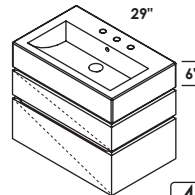

AQG-W-29

CABINET
STANDARD --- $3690
PREMIUM --- $4090
LUXURY --- $4450
HAND-BUFFED HIGH GLOSS
ON REQUEST --- $5575

OPTIONAL METAL TRIM - TRIM
BRUSHED STAINLESS STEEL (21)--- $400
POLISHED STAINLESS STEEL (10)--- $400
MATTE BLACK METAL (44)--- $400
BRUSHED BRASS (51)--- $400

SINK - 5468 29 x 18 1/2 x 6 h
WHITE (001) --- $760
00, 01, 02, 03
Drain options: 7100-12,
7100-16OF, 7100-13OF