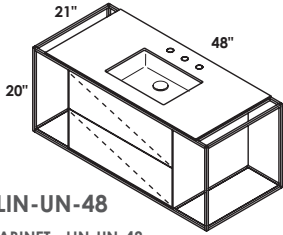

LIN-UN-48

CABINET - LIN-UN-48
STANDARD --- $2390
PREMIUM --- $2625
LUXURY --- $2875
HAND-BUFFED HIGH GLOSS ON REQUEST --- $3590

FRAME - LIN-UN-48F
BRUSHED STAINLESS STEEL (21) --- $1950
POLISHED STAINLESS STEEL (10) --- $2390
MATTE BLACK METAL (44) --- $2390
BRUSHED BRASS (51) --- $3825

COUNTERTOP - LIN-UN-48T
SOLID SURFACE SATIN (M) --- $1075
SOLID SURFACE POLISHED (G) --- $1325
00, 01, 02, 03

SINK - 5452UN ID 16 x 11 x 4 h
WHITE (001) --- $320
Drain options: 7100-12,
7100-16OF, 7100-13OF