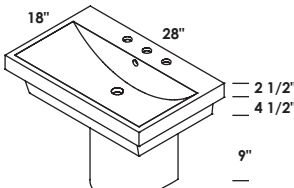

SINK - 4271 28 x 18 x 8 h
WHITE (001) --- $580
00, 01, 02, 03
Drain options: 7100-12,
7100-16OF, 7100-13OF

HALF-PEDESTAL - 4207
WHITE (001) --- $150