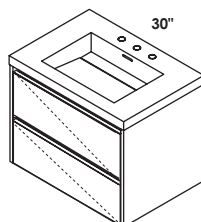

KUB-W-30B

CABINET
STANDARD --- $2690
PREMIUM --- $2975
LUXURY --- $3250
HAND-BUFFED HIGH GLOSS ON REQUEST --- $4075

OPTIONAL METAL TRIM - TRIM
BRUSHED STAINLESS STEEL (21)--- $560
POLISHED STAINLESS STEEL (10)--- $560
MATTE BLACK METAL (44)--- $700

SINK - H262T 30 x 21 x 6 1/2 h
GLOSS WHITE SOLID SURFACE (001G)--- $880
MATTE WHITE SOLID SURFACE (001M)--- $880
00, 01, 02, 03
Drain options: 7100-180F