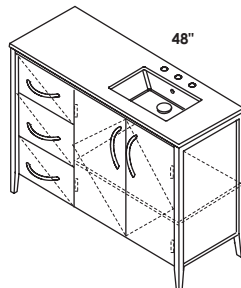

**SINK - 5062UN** ID 19 x 11 x 5 1/2 h  
WHITE (001) --- \$320  
Drain options: 7100-12,  
7100-16OF, 7100-13OF

**LRS-F-48R**

**CABINET**  
STANDARD --- \$4825  
PREMIUM --- \$5325  
LUXURY --- \$5825

**COUNTERTOP - LRS-48RT**