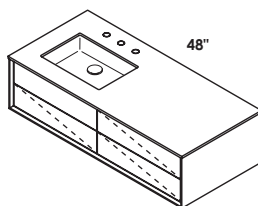

GEM-UN-48L

CABINET - GEM-UN-48L
STANDARD --- $3090
PREMIUM --- $3390
LUXURY --- $3750
HAND-BUFFED HIGH GLOSS ON REQUEST --- $4650

COUNTERTOP - GEM-UN-48LT
SOLID SURFACE SATIN (M)--- $950
SOLID SURFACE POLISHED (G)--- $1190
00, 01, 02, 03

SINK - 5452UN ID 16 x 11 x 4 h
WHITE (001) --- $320
Drain options: 7100-12,
7100-16OF, 7100-13OF