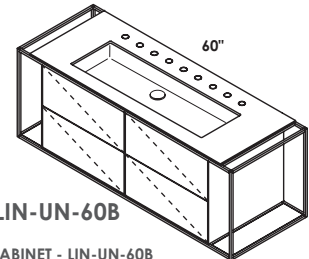

LIN-UN-60B

CABINET - LIN-UN-60B
STANDARD --- $4180
PREMIUM --- $4580
LUXURY --- $4980
HAND-BUFFED HIGH GLOSS ON REQUEST --- $6275

FRAME - LIN-UN-60BF
BRUSHED STAINLESS STEEL (21) --- $2290
POLISHED STAINLESS STEEL (10) --- $2850
MATTE BLACK METAL (44) --- $2850
BRUSHED BRASS (51) --- $4325

COUNTERTOP - LIN-UN-60BT
SOLID SURFACE SATIN (M) --- $1325
SOLID SURFACE POLISHED (G) --- $1625
00, 01, 02, 03 center or per specs

SINK - 5446UN ID 32 1/2 x 11 x 4 h
WHITE (001) --- $540
Drain options: 7100-12,
7100-16OF, 7100-13OF