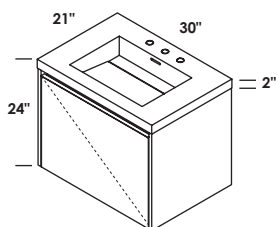

KUB-W-30

CABINET
STANDARD --- $2050
PREMIUM --- $2275
LUXURY --- $2490
HAND-BUFFED HIGH GLOSS ON REQUEST --- $3090

OPTIONAL METAL TRIM - TRIM
BRUSHED STAINLESS STEEL (21)--- $280
POLISHED STAINLESS STEEL (10)--- $280
MATTE BLACK METAL (44)--- $350

SINK - H262T 30 x 21 x 6 1/2 h
GLOSS WHITE SOLID SURFACE (001G)--- $880
MATTE WHITE SOLID SURFACE (001M)--- $880
00, 01, 02, 03
Drain options: 7100-180F