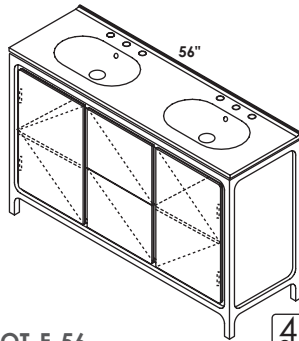

AQT-F-56

CABINET

STANDARD --- $6290
PREMIUM --- $6950
LUXURY --- $7575
HAND-BUFFED HIGH GLOSS ON REQUEST --- $9475

SINK - 8071 56 x 18 x 5 1/2 h
WHITE (001) --- $1450
00, 01, 02, 03
Drain options: 7100-12,
7100-16OF, 7100-13OF