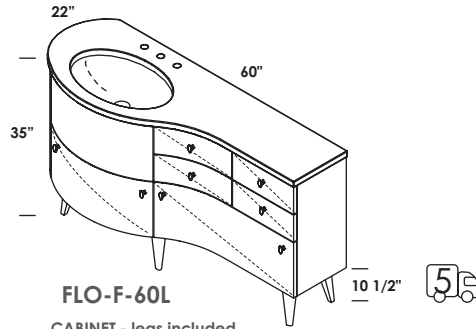

**SINK - 33LA** ID 21 x 13 x 6 h  
 WHITE (001) --- \$270  
 Drain options: 7100-12,  
 7100-16OF, 7100-13OF

**FLO-F-60L**

**CABINET - legs included**  
 STANDARD --- \$7975  
 PREMIUM --- \$8790  
 LUXURY --- \$9590  
 HAND-BUFFED HIGH GLOSS ON REQUEST --- \$11990