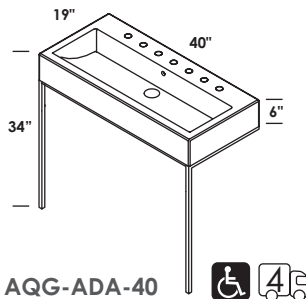

AQQ-ADA-40

CONSOLE
BRUSHED STAINLESS STEEL (21)--- $1275
POLISHED STAINLESS STEEL (10)--- $1525
MATTE BLACK METAL (44)--- $1390
BRUSHED BRASS (51)--- $2075

SINK - 5460 40 x 18 1/2 x 6 h
WHITE (001) --- $960
00, 01, 02, 03 or per specs
Drain options: 7100-12,
7100-16OF, 7100-13OF