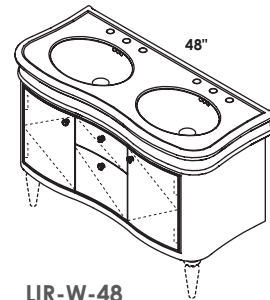

LIR-W-48

CABINET

PREMIUM --- $6475
LUXURY --- $7050
HAND-BUFFED HIGH GLOSS ON REQUEST --- $8790

SINK - H253 47 x 21 x 8 h

WHITE (001) --- $2190
01, 02, 03
Drain options: 7100-12

LEGS - LIR-LEG (pair)

PREMIUM --- $390
LUXURY --- $390
HAND-BUFFED HIGH GLOSS ON REQUEST --- $390

LIR-M-18

MIRROR

- can be installed vertically or horizontally
PREMIUM --- $1090
LUXURY --- $1225
HIGH GLOSS ON REQUEST --- $1525