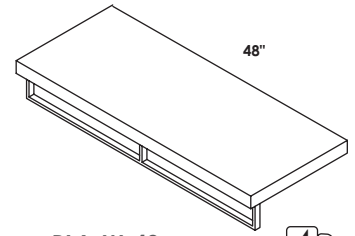

PLA-W-48

COUNTERTOP - WOOD
STANDARD --- $1350
PREMIUM --- $1490
LUXURY --- $1650
HAND-BUFFED HIGH GLOSS
ON REQUEST --- $2050

TOWEL BAR - PLA-BR-47
BRUSHED S. STEEL (21) --- $580
POLISHED S. STEEL (10) --- $780
MATTE BLACK METAL (44) --- $640
BRUSHED BRASS (51) --- $820