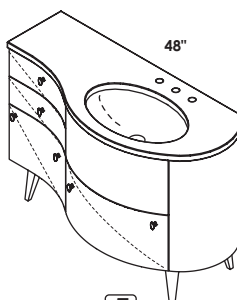

FLO-F-48R

CABINET - legs included

STANDARD --- $6075
PREMIUM --- $6690
LUXURY --- $7290
HAND-BUFFED HIGH GLOSS ON REQUEST --- $9125

COUNTERTOP - FLO-48RT

SOLID SURFACE SATIN (M)--- $1090
SOLID SURFACE POLISHED (G)--- $1425
STONE (WH, LN, SL, BN)--- $1835
QUARTZ (PR, FS, AH, CA)--- $2385
00, 01, 02, 03

SINK - 33LA ID 21 x 13 x 6 h
WHITE (001) --- $270
Drain options: 7100-12,
7100-16OF, 7100-13OF