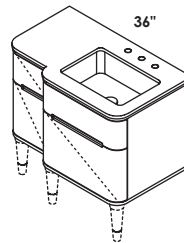

ELE-W-36R

CABINET
STANDARD --- $4350
PREMIUM --- $4790
LUXURY --- $5190
HAND-BUFFED HIGH GLOSS ON REQUEST --- $6525

COUNTERTOP - ELE-36RT
SOLID SURFACE SATIN (M)--- $880
SOLID SURFACE POLISHED (G)--- $1180
STONE (WH, LN, SL, BN)--- $1290
QUARTZ (PR, FS, AH, CA)--- $1935
00, 01, 02, 03

SINK - H270 ID 18 1/2 x 13 x 6 h
WHITE (001) --- $340
Drain options: 7100-12,
7100-16OF, 7100-13OF

LEGS - ELE-LEG (each) --- $150