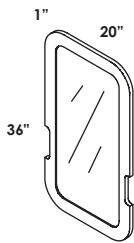

ELE-M-20

MIRROR
STANDARD --- $925
PREMIUM --- $1025
LUXURY --- $1090
HIGH GLOSS ON REQUEST --- $1390