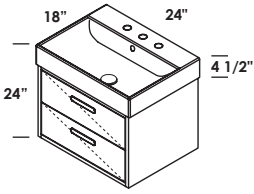

## FEATURES

24", 32", 40", 48" single and double bowl  
 free-standing or wall-mount vanities, or metal consoles  
 with optional solid surface shelf  
 no hole, one hole, two holes, three holes

standard, premium and luxury  
 brushed or polished stainless steel, matte black, brushed brass  
 hand made construction, soft close drawers and doors, drawer  
 dividers, pulls in polished chrome on free-standing  
 vanities, white porcelain sink tops