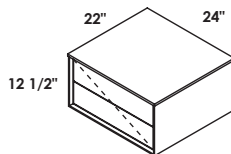

GEM-ST-24

CABINET - GEM-ST-24
STANDARD --- $2190
PREMIUM --- $2425
LUXURY --- $2675
HAND-BUFFED HIGH GLOSS ON REQUEST --- $3275

COUNTERTOP - GEM-ST-24T
SOLID SURFACE SATIN (M)--- $615
SOLID SURFACE POLISHED (G)--- $815