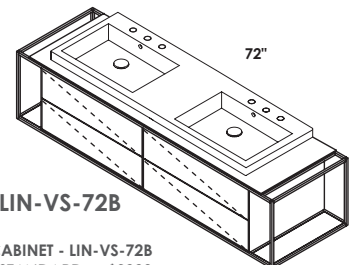

LIN-VS-72B

CABINET - LIN-VS-72B
STANDARD --- $3980
PREMIUM --- $4380
LUXURY --- $4780
HAND-BUFFED HIGH GLOSS ON REQUEST --- $5990

FRAME - LIN-VS-72BF
BRUSHED STAINLESS STEEL (21)--- $2625
POLISHED STAINLESS STEEL (10)--- $3275
MATTE BLACK METAL (44)--- $3275
BRUSHED BRASS (51)--- $4725

COUNTERTOP - LIN-VS-72BT
SOLID SURFACE SATIN (M)--- $1650
SOLID SURFACE POLISHED (G)--- $1975

SINK - 5216 55 1/2 x 18 x 5 1/2 h
WHITE (001) --- $1790
00, 01, 02, 03
Drain options: 7100-12,
7100-16OF, 7100-13OF