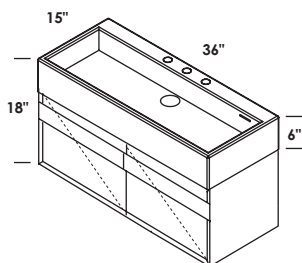

LUC-W-36

CABINET
STANDARD --- $3025
PREMIUM --- $3325
LUXURY --- $3625
HAND-BUFFED HIGH GLOSS ON REQUEST --- $4550

SINK - 5103 36 x 15 x 6 h
GLOSS WHITE SOLID SURFACE (001G)--- $890
MATTE WHITE SOLID SURFACE (001M)--- $890
00, 01, 02, 03
Drain options: 7100-12,
7100-16OF, 7100-13OF