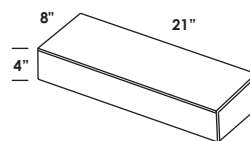

5090

FLOATING SHELF
WHITE PORCELAIN (001)--- $360