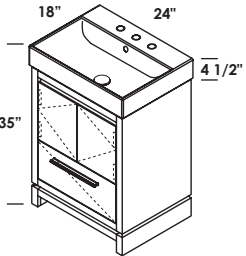

AQS-F-24

CABINET

STANDARD --- $3175
PREMIUM --- $3490
LUXURY --- $3825
HAND-BUFFED HIGH GLOSS ON REQUEST --- $4790

SINK - 5231 24 x 18 x 7 h
WHITE (001) --- $490
00, 01, 02, 03
Drain options: 7100-12,
7100-16OF, 7100-13OF