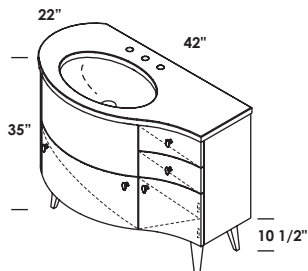

FLO-F-42L

CABINET - legs included

STANDARD --- $5525
PREMIUM --- $6090
LUXURY --- $6675
HAND-BUFFED HIGH GLOSS ON REQUEST --- $8325

COUNTERTOP - FLO-42LT

SOLID SURFACE SATIN (M)--- $990
SOLID SURFACE POLISHED (G)--- $1325
STONE (WH, LN, SL, BN)--- $1385
QUARTZ (PR, FS, AH, CA)--- $1985
00, 01, 02, 03

SINK - 33LA ID 21 x 13 x 6 h
WHITE (001) --- $270
Drain options: 7100-12,
7100-16OF, 7100-13OF