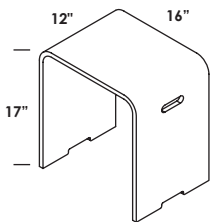

5112

STOOL weight limit 331 lbs
GLOSS WHITE SOLID SURFACE (001G)--- $350
MATTE WHITE SOLID SURFACE (001M)--- $350