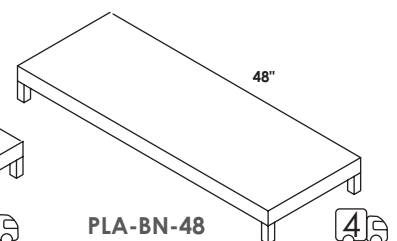

PLA-BN-40

PLA-BN-48

BENCH
STANDARD --- $1450
PREMIUM --- $1590
LUXURY --- $1750
HAND-BUFFED HIGH GLOSS
ON REQUEST --- $2175