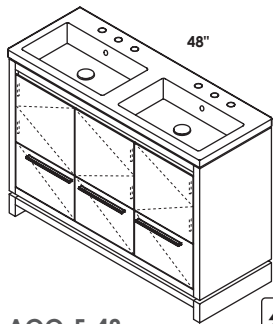

AQQ-F-48

CABINET

STANDARD --- $5475
PREMIUM --- $6075
LUXURY --- $6590
HAND-BUFFED HIGH GLOSS ON REQUEST --- $8275

SINK - 5214 48 x 18 x 5 h
WHITE (001) --- $1190
00, 01, 02, 03
Drain options: 7100-12,
7100-16OF, 7100-13OF