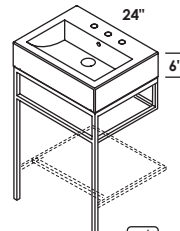

AQG-BX-24

CONSOLE
BRUSHED STAINLESS STEEL (21)--- $1640
POLISHED STAINLESS STEEL (10)--- $2220
MATTE BLACK METAL (44)--- $1800
BRUSHED BRASS (51)--- $3175

OPTIONAL SHELF in white solid surface - CSS
BRUSHED STAINLESS STEEL (21)--- $790
POLISHED STAINLESS STEEL (10)--- $1090
MATTE BLACK METAL (44)--- $890
BRUSHED BRASS (51)--- $1590

SINK - 5464 24 x 18 1/2 x 6 h
WHITE (001) --- $650
00, 01, 02, 03
Drain options: 7100-12,
7100-16OF, 7100-13OF