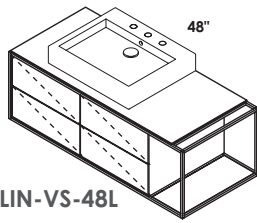

LIN-VS-48L

CABINET - LIN-VS-48L
STANDARD --- $3490
PREMIUM --- $3825
LUXURY --- $4225
HAND-BUFFED HIGH GLOSS ON REQUEST --- $5275

FRAME - LIN-VS-48LF
BRUSHED STAINLESS STEEL (21)--- $1790
POLISHED STAINLESS STEEL (10)--- $2225
MATTE BLACK METAL (44)--- $2225
BRUSHED BRASS (51)--- $3390

COUNTERTOP - LIN-VS-48LT
SOLID SURFACE SATIN (M)--- $1050
SOLID SURFACE POLISHED (G)--- $1275

SINK - 5030 22 x 18 1/2 x 4 h
WHITE (001) --- $490
00, 01, 02, 03
Drain options: 7100-12,
7100-16OF, 7100-13OF