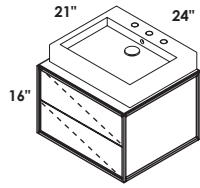

LINEA WITH VESSEL SINKS. OTHER VESSEL SINKS CAN BE SPECIFIED AT THE TIME OF ORDER.

LIN-VS-24

CABINET - LIN-VS-24
STANDARD --- $1990
PREMIUM --- $2190
LUXURY --- $2390
HAND-BUFFED HIGH GLOSS ON REQUEST --- $2990

FRAME - LIN-VS-24F

BRUSHED STAINLESS STEEL (21)--- $1325
POLISHED STAINLESS STEEL (10)--- $1625
MATTE BLACK METAL (44)--- $1625
BRUSHED BRASS (51)--- $2375

COUNTERTOP - LIN-VS-24T

SOLID SURFACE SATIN (M)--- $600
SOLID SURFACE POLISHED (G)--- $775

SINK - 5030 22 x 18 1/2 x 4 h

WHITE (001) --- $490
00, 01, 02, 03
Drain options: 7100-12,
7100-16OF, 7100-13OF