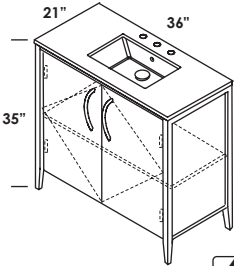

LRS-F-36A

CABINET
STANDARD --- $3090
PREMIUM --- $3425
LUXURY --- $3725

COUNTERTOP - LRS-36T

SOLID SURFACE SATIN (M)--- $880
SOLID SURFACE POLISHED (G)--- $1180
STONE (WH, LN, SL, BN)--- $1150
QUARTZ (PR, FS, AH, CA)--- $1725
00, 01, 02, 03

SINK - 5062UN ID 19 x 11 x 5 1/2 h
WHITE (001) --- $320
Drain options: 7100-12,
7100-16OF, 7100-13OF