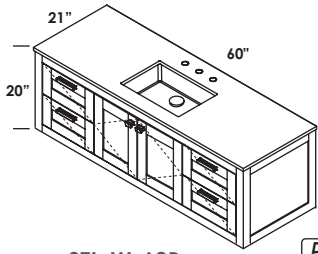

**SINK - 5452UN** ID 17 x 11 1/2 x 4 h  
WHITE (001) --- \$320  
Drain options: 7100-12,  
7100-16OF, 7100-13OF

**STL-W-60B**

**CABINET**  
 STANDARD --- \$6775  
 PREMIUM --- \$7490  
 LUXURY --- \$8175