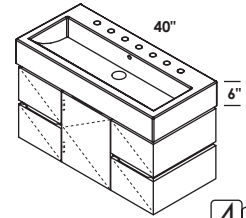

AQG-W-40

CABINET
STANDARD --- $5690
PREMIUM --- $6290
LUXURY --- $6850
HAND-BUFFED HIGH GLOSS
ON REQUEST --- $8575

OPTIONAL METAL TRIM - TRIM
BRUSHED STAINLESS STEEL (21)--- $700
POLISHED STAINLESS STEEL (10)--- $700
MATTE BLACK METAL (44)--- $700
BRUSHED BRASS (51)--- $700

SINK - 5460 40 x 18 1/2 x 6 h
WHITE (001) --- $960
00, 01, 02, 03 or per specs
Drain options: 7100-12,
7100-16OF, 7100-13OF