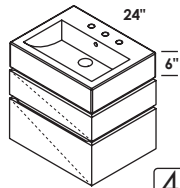

AQG-W-24

CABINET
STANDARD --- $3490
PREMIUM --- $3850
LUXURY --- $4190
HAND-BUFFED HIGH GLOSS
ON REQUEST --- $5225

OPTIONAL METAL TRIM - TRIM
BRUSHED STAINLESS STEEL (21)--- $300
POLISHED STAINLESS STEEL (10)--- $300
MATTE BLACK METAL (44)--- $300
BRUSHED BRASS (51)--- $300

SINK - 5464 24 x 18 1/2 x 6 h
WHITE (001) --- $650
00, 01, 02, 03
Drain options: 7100-12,
7100-16OF, 7100-13OF