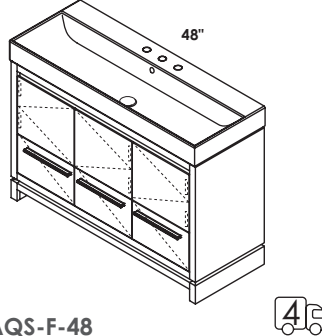

AQS-F-48

CABINET
STANDARD --- $5475
PREMIUM --- $6075
LUXURY --- $6590
HAND-BUFFED HIGH GLOSS ON REQUEST --- $8275

SINK - 5235 48 x 18 x 5 h
WHITE (001) --- $1190
00, 01, 02, 03 or per specs
Drain options: 7100-12,
7100-16OF, 7100-13OF