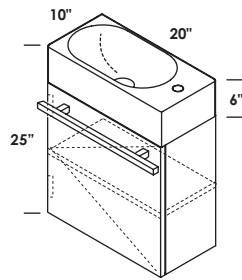

MAR-W-20

CABINET

STANDARD --- $990
PREMIUM --- $1075
LUXURY --- $1175
HAND-BUFFED HIGH GLOSS ON REQUEST --- $1450

DOOR PULL- K902

BRUSHED S. STEEL (21)--- $39
POLISHED S. STEEL (10)--- $49
MATTE BLACK METAL (44)--- $139
BRUSHED BRASS (51)--- $199

SINK - 2982 20 x 10 x 6 h

WHITE (001) --- $340
01
Drain options: 7100-13
No overflow