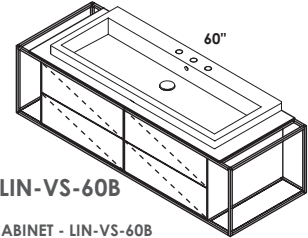

LIN-VS-60B

CABINET - LIN-VS-60B
STANDARD --- $3980
PREMIUM --- $4380
LUXURY --- $4780
HAND-BUFFED HIGH GLOSS ON REQUEST --- $5990

FRAME - LIN-VS-60BF
BRUSHED STAINLESS STEEL (21)--- $2250
POLISHED STAINLESS STEEL (10)--- $2790
MATTE BLACK METAL (44)--- $2790
BRUSHED BRASS (51)--- $4190

COUNTERTOP - LIN-VS-60BT
SOLID SURFACE SATIN (M)--- $1325
SOLID SURFACE POLISHED (G)--- $1625

SINK - 5215 47 1/2 x 18 x 5 1/2 h
WHITE (001) --- $1190
00, 01, 02, 03 or per specs
Drain options: 7100-12,
7100-16OF, 7100-13OF