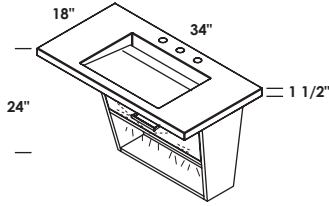

LIB-W-34

CABINET WITH LED LIGHTS
STANDARD --- $2025
PREMIUM --- $2250
LUXURY --- $2475
HAND-BUFFED HIGH GLOSS ON REQUEST --- $3075

STONE SINK no overflow- 5301 34 x 18 x 3 h
BIANCO (WH)--- $3990
MARQUINA (NM)--- $4490
00, 01, 02, 03
Drain included

SOLID SURFACE SINK w/overflow- 5301S 34 x 18 x 3 h
GLOSS WHITE SOLID SURFACE (001G)--- $1290
MATTE WHITE SOLID SURFACE (001M)--- $1290
00, 01, 02, 03
Drain options: 7100-18OF