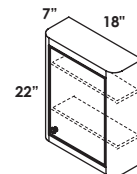

STORAGE CABINET

- reversible right or left hinge
PREMIUM --- $1975
LUXURY --- $2175
HAND-BUFFED HIGH GLOSS ON REQUEST --- $2690