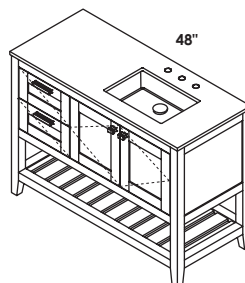

STL-F-48R

CABINET
STANDARD --- $6425
PREMIUM --- $7075
LUXURY --- $7690

COUNTERTOP - STL-48RT
SOLID SURFACE SATIN (M)--- $1090
SOLID SURFACE POLISHED (G)--- $1425
STONE (WH, LN, SL, BN)--- $1550
QUARTZ (PR, FS, AH, CA)--- $2300
00, 01, 02, 03

SINK - 5452UN ID 17 x 11 1/2 x 4 h
WHITE (001) --- $320
Drain options: 7100-12,
7100-16OF, 7100-13OF