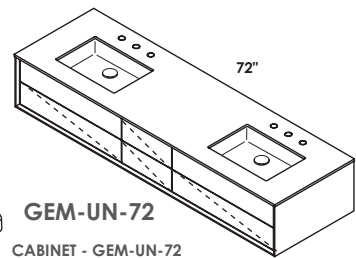

GEM-UN-72

CABINET - GEM-UN-72
STANDARD --- $4290
PREMIUM --- $4725
LUXURY --- $5190
HAND-BUFFED HIGH GLOSS ON REQUEST --- $6475

COUNTERTOP - GEM-UN-72T
SOLID SURFACE SATIN (M)--- $1475
SOLID SURFACE POLISHED (G)--- $1775
00, 01, 02, 03

SINK - 5452UN ID 16 x 11 x 4 h
WHITE (001) --- $320
Drain options: 7100-12,
7100-16OF, 7100-13OF

GEM-ST-24

CABINET - GEM-ST-24
STANDARD --- $2190
PREMIUM --- $2425
LUXURY --- $2675
HAND-BUFFED HIGH GLOSS ON REQUEST --- $3275

COUNTERTOP - GEM-ST-24T
SOLID SURFACE SATIN (M)--- $615
SOLID SURFACE POLISHED (G)--- $815

GEM-ST-30

CABINET - GEM-ST-30
STANDARD --- $2240
PREMIUM --- $2475
LUXURY --- $2725
HAND-BUFFED HIGH GLOSS ON REQUEST --- $3375

COUNTERTOP - GEM-ST-30T
SOLID SURFACE SATIN (M)--- $680
SOLID SURFACE POLISHED (G)--- $890