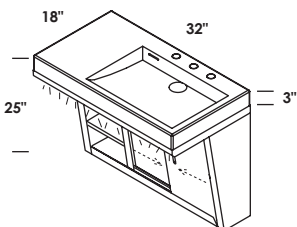

LIB-W-32R

CABINET WITH LED LIGHTS
STANDARD --- $3275
PREMIUM --- $3625
LUXURY --- $3950
HAND-BUFFED HIGH GLOSS ON REQUEST --- $4925

SINK - 5101RH 32 x 18 x 3 h
GLOSS WHITE SOLID SURFACE (001G)--- $810
MATTE WHITE SOLID SURFACE (001M)--- $810
00, 01, 02, 03
Drain options: 7100-12,
7100-16OF, 7100-13OF