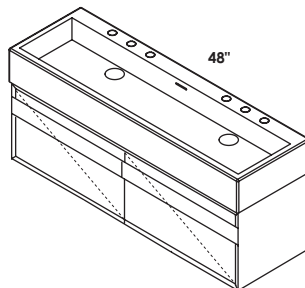

LUC-W-48

CABINET
STANDARD --- $3375
PREMIUM --- $3750
LUXURY --- $4090
HAND-BUFFED HIGH GLOSS ON REQUEST --- $5090

SINK - 5104 48 x 15 x 6 h
GLOSS WHITE SOLID SURFACE (001G)--- $1050
MATTE WHITE SOLID SURFACE (001M)--- $1050
00, 01, 02, 03
Drain options: 7100-12,
7100-16OF, 7100-13OF