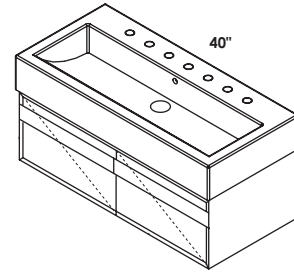

LUC-W-40

CABINET

- STANDARD --- $3175
- PREMIUM --- $3525
- LUXURY --- $3850
- HAND-BUFFED HIGH GLOSS ON REQUEST --- $4790

1. **SINK - 5460** 40 x 18 1/2 x 6 h
   WHITE (001) --- $960
   00, 01, 02, 03 or per specs
   Drain options: 7100-12,
   7100-16OF, 7100-13OF