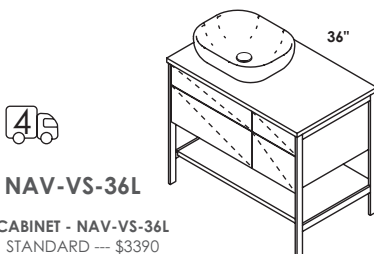

NAV-VS-36L

CABINET - NAV-VS-36L
STANDARD --- $3390
PREMIUM --- $3740
LUXURY --- $4125
HAND-BUFFED HIGH GLOSS ON REQUEST --- $5090

FRAME - NAV-VS-36F
BRUSHED STAINLESS STEEL (21) --- $980
POLISHED STAINLESS STEEL (10) --- $1700
MATTE BLACK METAL (44) --- $1700
BRUSHED BRASS (51) --- $3660

COUNTERTOP - NAV-VS-36LT
SOLID SURFACE SATIN (M) --- $880
SOLID SURFACE POLISHED (G) --- $1180
STONE (WH, LN, SL, BN) --- $1150
QUARTZ (PR, FS, AH, CA) --- $1725
00, 01, 02, 03

SINK - N33 19 x 16 x 6 h
WHITE (001) --- $390
MATTE BLACK (MB) --- $490
Drain options: 7100-13