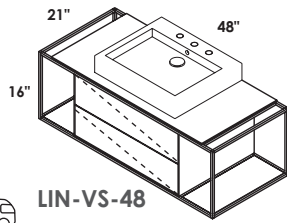

LIN-VS-48

CABINET - LIN-VS-48
STANDARD --- $2290
PREMIUM --- $2525
LUXURY --- $2775
HAND-BUFFED HIGH GLOSS ON REQUEST --- $3475

FRAME - LIN-VS-48F
BRUSHED STAINLESS STEEL (21)--- $1890
POLISHED STAINLESS STEEL (10)--- $2325
MATTE BLACK METAL (44)--- $2325
BRUSHED BRASS (51)--- $3690

COUNTERTOP - LIN-VS-48T
SOLID SURFACE SATIN (M)--- $1075
SOLID SURFACE POLISHED (G)--- $1325

SINK - 5030 22 x 18 1/2 x 4 h
WHITE (001) --- $490
00, 01, 02, 03
Drain options: 7100-12,
7100-16OF, 7100-13OF