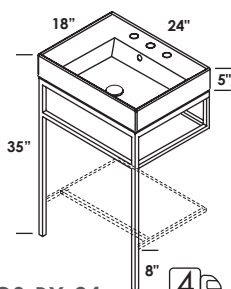

AQS-BX-24

CONSOLE

BRUSHED STAINLESS STEEL (21) --- $1640
POLISHED STAINLESS STEEL (10) --- $2220
MATTE BLACK METAL (44) --- $1800
BRUSHED BRASS (51) --- $3175

OPTIONAL SHELF in white solid surface - CSS
BRUSHED STAINLESS STEEL (21) --- $790
POLISHED STAINLESS STEEL (10) --- $1090
MATTE BLACK METAL (44) --- $890
BRUSHED BRASS (51) --- $1590

SINK - 5241R 24 x 18 x 6 h
WHITE (001) --- $490
00, 01, 02, 03
Drain options: 7100-12,
7100-16OF, 7100-13OF