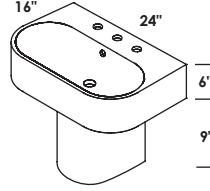

SINK - 2952 24 x 16 x 6 h
WHITE (001) --- $520
01, 02, 03
Drain options: 7100-12

HALF-PEDESTAL - 4207
WHITE (001) --- $150