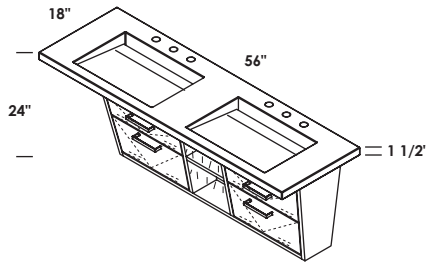

LIB-W-56

CABINET WITH LED LIGHTS
STANDARD --- $4250
PREMIUM --- $4690
LUXURY --- $5125
HAND-BUFFED HIGH GLOSS ON REQUEST --- $6390

STONE SINK no overflow- 5302 56 x 18 x 3 h
BIANCO (WH)--- $6990
MARQUINA (NM)--- $7490
00, 01, 02, 03
Drain included

SOLID SURFACE SINK w/overflow- 5302S 56 x 18 x 3 h
GLOSS WHITE SOLID SURFACE (001G)--- $1985
MATTE WHITE SOLID SURFACE (001M)--- $1985
00, 01, 02, 03
Drain options: 7100-18OF

LIB-M-19

MIRROR WITH LED LIGHTS
STANDARD --- $2150
PREMIUM --- $2375
LUXURY --- $2590
HAND-BUFFED HIGH GLOSS ON REQUEST --- $3225