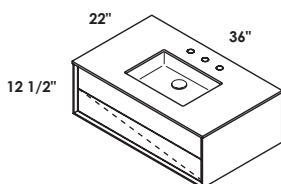

GEM-UN-36

CABINET - GEM-UN-36
STANDARD --- $2290
PREMIUM --- $2525
LUXURY --- $2775
HAND-BUFFED HIGH GLOSS ON REQUEST --- $3475

COUNTERTOP - GEM-UN-36T
SOLID SURFACE SATIN (M)--- $725
SOLID SURFACE POLISHED (G)--- $950
00, 01, 02, 03

SINK - 5452UN ID 16 x 11 x 4 h
WHITE (001) --- $320
Drain options: 7100-12,
7100-16OF, 7100-13OF