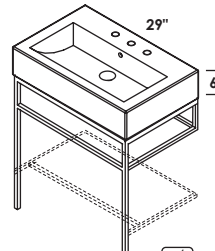

AQG-BX-29

CONSOLE
BRUSHED STAINLESS STEEL (21)--- $1700
POLISHED STAINLESS STEEL (10)--- $2300
MATTE BLACK METAL (44)--- $1860
BRUSHED BRASS (51)--- $3390

OPTIONAL SHELF in white solid surface - CSS
BRUSHED STAINLESS STEEL (21)--- $890
POLISHED STAINLESS STEEL (10)--- $1190
MATTE BLACK METAL (44)--- $990
BRUSHED BRASS (51)--- $1790

SINK - 5468 29 x 18 1/2 x 6 h
WHITE (001) --- $760
00, 01, 02, 03
Drain options: 7100-12,
7100-16OF, 7100-13OF