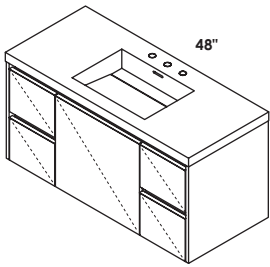

KUB-W-48

CABINET
STANDARD --- $4890
PREMIUM --- $5390
LUXURY --- $5890
HAND-BUFFED HIGH GLOSS ON REQUEST --- $7375

OPTIONAL METAL TRIM - TRIM
BRUSHED STAINLESS STEEL (21)--- $1060
POLISHED STAINLESS STEEL (10)--- $1060
MATTE BLACK METAL (44)--- $1280

SINK - H264T 48 x 21 x 6 1/2 h
GLOSS WHITE SOLID SURFACE (001G)--- $1280
MATTE WHITE SOLID SURFACE (001M)--- $1280
00, 01, 02, 03
Drain options: 7100-18OF