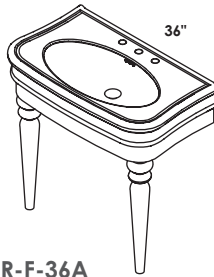

LIR-F-36A

CONSOLE

PREMIUM --- $2750
LUXURY --- $2990
HAND-BUFFED HIGH GLOSS ON REQUEST --- $3775

SINK - H252 36 x 21 x 8 h

WHITE (001) --- $1290
01, 02, 03
Drain options: 7100-12