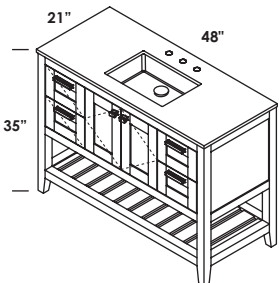

STL-F-48

CABINET
STANDARD --- $7675
PREMIUM --- $8490
LUXURY --- $9250

COUNTERTOP - STL-48T
SOLID SURFACE SATIN (M)--- $1090
SOLID SURFACE POLISHED (G)--- $1425
STONE (WH, LN, SL, BN)--- $1550
QUARTZ (PR, FS, AH, CA)--- $2300
00, 01, 02, 03

SINK - 5452UN ID 17 x 11 1/2 x 4 h
WHITE (001) --- $320
Drain options: 7100-12,
7100-16OF, 7100-13OF