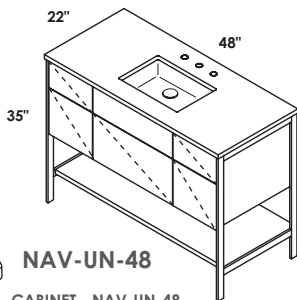

NAV-UN-48

CABINET - NAV-UN-48
STANDARD --- $3890
PREMIUM --- $4275
LUXURY --- $4690
HAND-BUFFED HIGH GLOSS ON REQUEST --- $5875

FRAME - NAV-UN-48F
BRUSHED STAINLESS STEEL (21)--- $1070
POLISHED STAINLESS STEEL (10)--- $1810
MATTE BLACK METAL (44)--- $1810
BRUSHED BRASS (51)--- $3880

COUNTERTOP - NAV-UN-48T
SOLID SURFACE SATIN (M)--- $1090
SOLID SURFACE POLISHED (G)--- $1425
STONE (WH, LN, SL, BN)--- $1550
QUARTZ (PR, FS, AH, CA)--- $2300
00, 01, 02, 03

SINK - 5452UN ID 16 x 11 x 4 h
WHITE (001) --- $320
Drain options: 7100-12,
7100-16OF, 7100-13OF