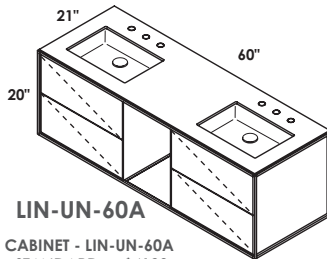

LIN-UN-60A

CABINET - LIN-UN-60A
STANDARD --- $4180
PREMIUM --- $4580
LUXURY --- $4980
HAND-BUFFED HIGH GLOSS ON REQUEST --- $6275

FRAME - LIN-UN-60AF
BRUSHED STAINLESS STEEL (21) --- $2290
POLISHED STAINLESS STEEL (10) --- $2850
MATTE BLACK METAL (44) --- $2850
BRUSHED BRASS (51) --- $4325

COUNTERTOP - LIN-UN-60AT
SOLID SURFACE SATIN (M) --- $1325
SOLID SURFACE POLISHED (G) --- $1625
00, 01, 02, 03

SINK - 5452UN ID 16 x 11 x 4 h
WHITE (001) --- $320
Drain options: 7100-12,
7100-16OF, 7100-13OF