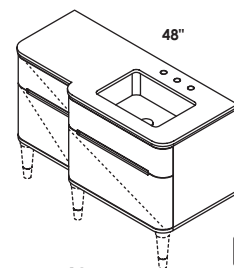

ELE-W-48R

CABINET
STANDARD --- $4975
PREMIUM --- $5475
LUXURY --- $5975
HAND-BUFFED HIGH GLOSS ON REQUEST --- $7450

COUNTERTOP - ELE-48RT
SOLID SURFACE SATIN (M)--- $1090
SOLID SURFACE POLISHED (G)--- $1425
STONE (WH, LN, SL, BN)--- $1490
QUARTZ (PR, FS, AH, CA)--- $2235
00, 01, 02, 03

SINK - H270 ID 18 1/2 x 13 x 6 h
WHITE (001) --- $340
Drain options: 7100-12,
7100-16OF, 7100-13OF

LEGS - ELE-LEG (each) --- $150