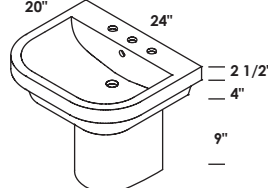

SINK - 4281 24 x 20 x 8 h
WHITE (001) --- $580
01, 02, 03
Drain options: 7100-12

HALF-PEDESTAL - 4207
WHITE (001) --- $150