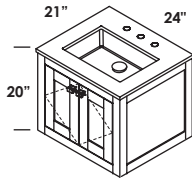

STL-W-24A

CABINET
STANDARD --- $3125
PREMIUM --- $3450
LUXURY --- $3750

COUNTERTOP - STL-24T

SOLID SURFACE SATIN (M)--- $725
SOLID SURFACE POLISHED (G)--- $990
STONE (WH, LN, SL, BN)--- $775
QUARTZ (PR, FS, AH, CA)--- $1150
00, 01, 02, 03

SINK - 5452UN ID 17 x 11 1/2 x 4 h
WHITE (001) --- $320
Drain options: 7100-12,
7100-16OF, 7100-13OF