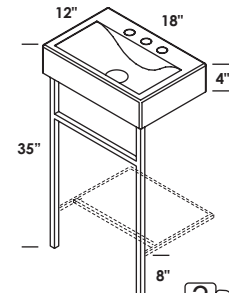

CABINET

STANDARD --- $990
PREMIUM --- $1025
LUXURY --- $1090
HAND-BUFFED HIGH GLOSS ON REQUEST --- $1390

DOOR PULL- K901

BRUSHED S. STEEL (21)--- $35
POLISHED S. STEEL (10)--- $45
MATTE BLACK METAL (44)--- $135
BRUSHED BRASS (51)--- $190

SINK - 5107 16 x 9 x 6 1/2 h

GLOSS WHITE SOLID SURFACE (001G)--- $340
MATTE WHITE SOLID SURFACE (001M)--- $340
00, 01
Drain options: 7100-12,
7100-16OF, 7100-13OF

CABINET

STANDARD --- $990
PREMIUM --- $1075
LUXURY --- $1175
HAND-BUFFED HIGH GLOSS ON REQUEST --- $1450

DOOR PULL- K902

BRUSHED S. STEEL (21)--- $39
POLISHED S. STEEL (10)--- $49
MATTE BLACK METAL (44)--- $139
BRUSHED BRASS (51)--- $199

SINK - 2982 20 x 10 x 6 h

WHITE (001) --- $340
01
Drain options: 7100-13
No overflow

MAR-FR-18

CONSOLE

BRUSHED STAINLESS STEEL (21)--- $925
POLISHED STAINLESS STEEL (10)--- $1190
MATTE BLACK METAL (44)--- $1050
BRUSHED BRASS (51)--- $1450

OPTIONAL SHELF in white solid surface - CSS

BRUSHED STAINLESS STEEL (21)--- $790
POLISHED STAINLESS STEEL (10)--- $1090
MATTE BLACK METAL (44)--- $890
BRUSHED BRASS (51)--- $1590

SINK - 5462 18 x 12 x 4 h

WHITE (001) --- $460
00, 01, 02, 03
Drain options: 7100-13
No overflow