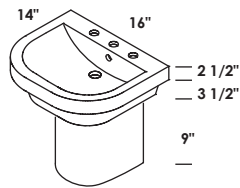

PIAZZA PORCELAIN SINKS

SINK - 4282 16 x 14 x 7 h
WHITE (001) --- $340
01, 02, 03
Drain options: 7100-12

HALF-PEDESTAL - 4207
WHITE (001) --- $150