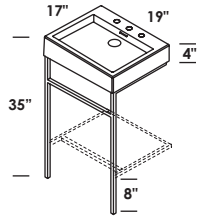

## FEATURES

19", 22"

metal consoles with optional solid surface shelf

no hole, one hole, two holes, three holes

brushed or polished stainless steel, matte black, brushed brass

hand made construction, white porcelain sink tops