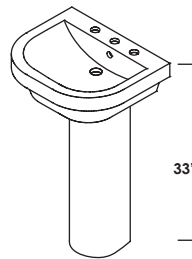

SINK - 4282 16 x 14 x 7 h
WHITE (001) --- $340
01, 02, 03
Drain options: 7100-12

PEDESTAL - 4231
WHITE (001) --- $175