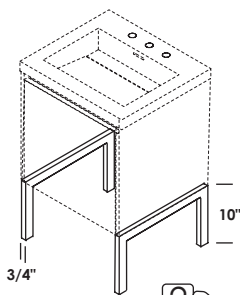

KUB-LEG

OPTIONAL LEGS
- set of two
BRUSHED STAINLESS STEEL (21)--- $990
POLISHED STAINLESS STEEL (10)--- $990
MATTE BLACK METAL (44)--- $1090

KUB-ST-18

STORAGE CABINET
- left hinge **KUB-ST-18L**
- right hinge **KUB-ST-18R**
STANDARD --- $990
PREMIUM --- $1090
LUXURY --- $1190
HAND-BUFFED HIGH GLOSS ON REQUEST --- $1490