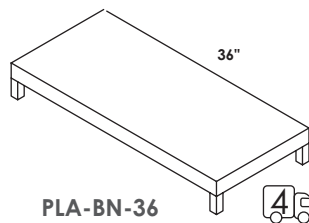

PLA-BN-36

BENCH
STANDARD --- $1190
PREMIUM --- $1325
LUXURY --- $1450
HAND-BUFFED HIGH GLOSS
ON REQUEST --- $1790