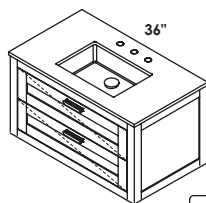

**SINK - 5452UN** ID 17 x 11 1/2 x 4 h  
WHITE (001) --- \$320  
Drain options: 7100-12,  
7100-16OF, 7100-13OF

**STL-W-36B**

**CABINET**  
STANDARD --- \$3875  
PREMIUM --- \$4290  
LUXURY --- \$4675

**COUNTERTOP - STL-36T**