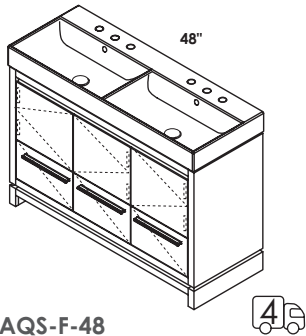

AQS-F-48

CABINET
STANDARD --- $5475
PREMIUM --- $6075
LUXURY --- $6590
HAND-BUFFED HIGH GLOSS ON REQUEST --- $8275

SINK - 5234 48 x 18 x 7 h
WHITE (001) --- $1190
00, 01, 02, 03
Drain options: 7100-12,
7100-16OF, 7100-13OF