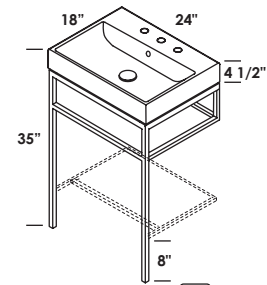

AQS-BX-24

CONSOLE

BRUSHED STAINLESS STEEL (21)--- $1640
POLISHED STAINLESS STEEL (10)--- $2220
MATTE BLACK METAL (44)--- $1800
BRUSHED BRASS (51)--- $3175

OPTIONAL SHELF in white solid surface - CSS

BRUSHED STAINLESS STEEL (21)--- $790
POLISHED STAINLESS STEEL (10)--- $1090
MATTE BLACK METAL (44)--- $890
BRUSHED BRASS (51)--- $1590

SINK - 5231 24 x 18 x 7 h
WHITE (001) --- $490
00, 01, 02, 03
Drain options: 7100-12,
7100-16OF, 7100-13OF