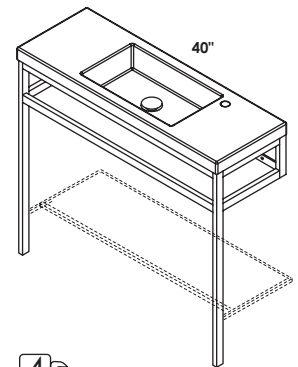

DIM-BX-40

CONSOLE
BRUSHED S. STEEL (21)--- $1730
POLISHED S. STEEL (10)--- $2375
MATTE BLACK METAL (44)--- $1925
BRUSHED BRASS (51)--- $3475

OPTIONAL SHELF in white solid surface - CSS
BRUSHED STAINLESS STEEL (21)--- $990
POLISHED STAINLESS STEEL (10)--- $1350
MATTE BLACK METAL (44)--- $1090
BRUSHED BRASS (51)--- $1990

SINK - 5274 40 x 14 x 6 h
WHITE (001) --- $890
00, 01
Drain options: 7100-12, 7100-16OF, 7100-13OF