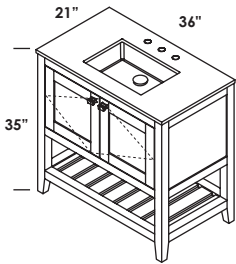

STL-F-36A

CABINET
STANDARD --- $4725
PREMIUM --- $5225
LUXURY --- $5690

COUNTERTOP - STL-36T
SOLID SURFACE SATIN (M)--- $880
SOLID SURFACE POLISHED (G)--- $1180
STONE (WH, LN, SL, BN)--- $1150
QUARTZ (PR, FS, AH, CA)--- $1725
00, 01, 02, 03

SINK - 5452UN ID 17 x 11 1/2 x 4 h
WHITE (001) --- $320
Drain options: 7100-12,
7100-16OF, 7100-13OF