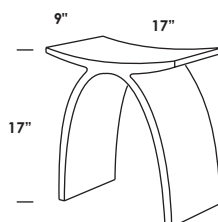

**6" WOOD BRIDGE - TUB03BR**

MATTE WHITE (08)--- \$290  
 MATTE BLACK (16)--- \$290  
 NATURAL WALNUT (07)--- \$290

**5112**

**STOOL** weight limit 331 lbs  
 GLOSS WHITE SOLID SURFACE (001G)--- \$350  
 MATTE WHITE SOLID SURFACE (001M)--- \$350