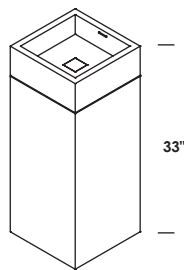

TORRE SOLID SURFACE SINKS

SINK - 5125 16 x 16 x 6 h
GLOSS WHITE (001G) --- $930
MATTE WHITE (001M) --- $930
Drain options: 7100-18OF

PEDESTAL - 5125P
GLOSS WHITE (001G) --- $1390
MATTE WHITE (001M) --- $1390