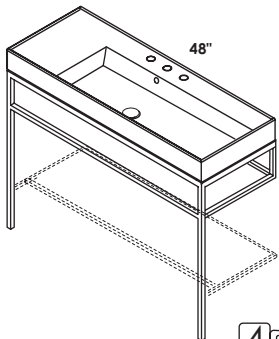

AQS-BX-48

CONSOLE

BRUSHED STAINLESS STEEL (21)--- $1840
POLISHED STAINLESS STEEL (10)--- $2500
MATTE BLACK METAL (44)--- $2020
BRUSHED BRASS (51)--- $3750

OPTIONAL SHELF in white solid surface - CSS

BRUSHED STAINLESS STEEL (21)--- $1090
POLISHED STAINLESS STEEL (10)--- $1490
MATTE BLACK METAL (44)--- $1190
BRUSHED BRASS (51)--- $2190

SINK - 5244R 48 x 18 x 6 h
WHITE (001) --- $1190
00, 01, 02, 03
Drain options: 7100-12,
7100-16OF, 7100-13OF