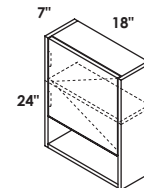

KUB-ST-18

STORAGE CABINET
- left hinge **KUB-ST-18L**
- right hinge **KUB-ST-18R**
STANDARD --- $990
PREMIUM --- $1090
LUXURY --- $1190
HAND-BUFFED HIGH GLOSS ON REQUEST --- $1490