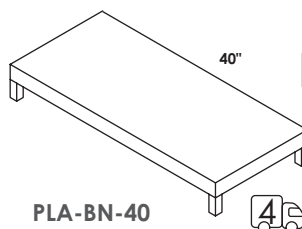

PLA-BN-40

BENCH
STANDARD --- $1275
PREMIUM --- $1425
LUXURY --- $1550
HAND-BUFFED HIGH GLOSS
ON REQUEST --- $1925