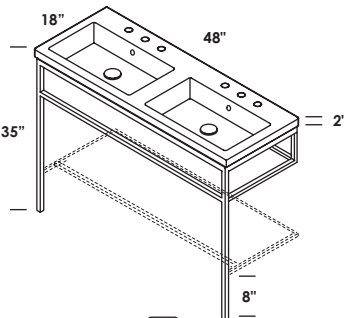

AQQ-BX-48

CONSOLE

BRUSHED STAINLESS STEEL (21)--- $1840
POLISHED STAINLESS STEEL (10)--- $2500
MATTE BLACK METAL (44)--- $2020
BRUSHED BRASS (51)--- $3750

OPTIONAL SHELF in white solid surface - CSS

BRUSHED STAINLESS STEEL (21)--- $1090
POLISHED STAINLESS STEEL (10)--- $1490
MATTE BLACK METAL (44)--- $1190
BRUSHED BRASS (51)--- $2190

SINK - 5214 48 x 18 x 5 h
WHITE (001) --- $1190
00, 01, 02, 03
Drain options: 7100-12,
7100-16OF, 7100-13OF