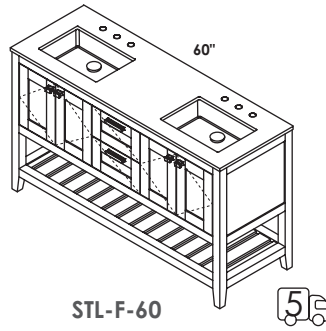

STL-F-60

CABINET
STANDARD --- $7925
PREMIUM --- $8725
LUXURY --- $9490

COUNTERTOP - STL-60T
SOLID SURFACE SATIN (M)--- $1365
SOLID SURFACE POLISHED (G)--- $1715
STONE (WH, LN, SL, BN)--- $1920
QUARTZ (PR, FS, AH, CA)--- $2875
00, 01, 02, 03

SINK - 5452UN ID 17 x 11 1/2 x 4 h
WHITE (001) --- $320
Drain options: 7100-12,
7100-16OF, 7100-13OF