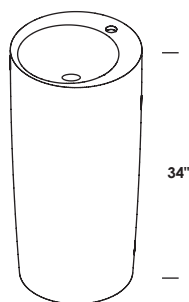

OTTAVO PORCELAIN SINKS

SINK - 3601 Ø 17 x 34 h
WHITE (001) --- $2800
00, 01
Drain options: 7100-13
No overflow