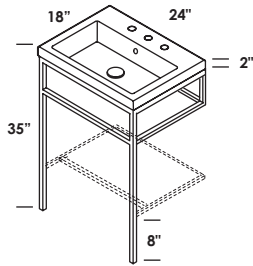

AQQ-BX-24

CONSOLE

BRUSHED STAINLESS STEEL (21)--- $1640
POLISHED STAINLESS STEEL (10)--- $2220
MATTE BLACK METAL (44)--- $1800
BRUSHED BRASS (51)--- $3175

OPTIONAL SHELF in white solid surface - CSS

BRUSHED STAINLESS STEEL (21)--- $790
POLISHED STAINLESS STEEL (10)--- $1090
MATTE BLACK METAL (44)--- $890
BRUSHED BRASS (51)--- $1590

SINK - 5211 24 x 18 x 5 h
WHITE (001) --- $490
00, 01, 02, 03
Drain options: 7100-12,
7100-16OF, 7100-13OF