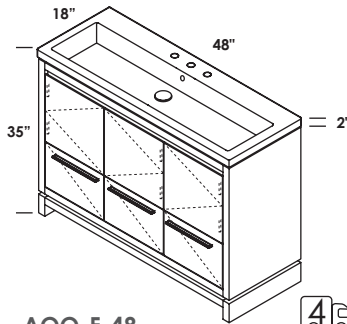

AQQ-F-48

CABINET

STANDARD --- $5475
PREMIUM --- $6075
LUXURY --- $6590
HAND-BUFFED HIGH GLOSS ON REQUEST --- $8275

SINK - 5215 48 x 18 x 5 h
WHITE (001) --- $1190
00, 01, 02, 03 or per specs
Drain options: 7100-12,
7100-16OF, 7100-13OF