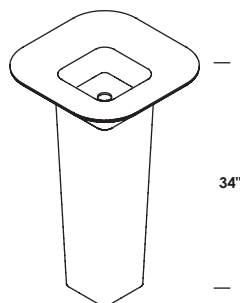

SINK - 8055 20 x 20 x 6 h
WHITE (001) --- $880
Drain options: 7100-13
No overflow

PEDESTAL - 8031
WHITE (001) --- $480