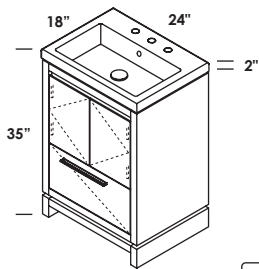

AQUAQUATTRO

AQQ-F-24

CABINET

STANDARD --- $3175
PREMIUM --- $3490
LUXURY --- $3825
HAND-BUFFED HIGH GLOSS ON REQUEST --- $4790

SINK - 5211 24 x 18 x 5 h
WHITE (001) --- $490
00, 01, 02, 03
Drain options: 7100-12,
7100-16OF, 7100-13OF