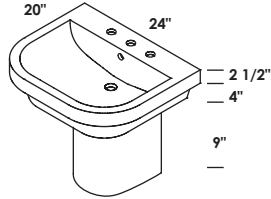

# PIAZZA PORCELAIN SINKS

**SINK - 4282** 16 x 14 x 7 h  
 WHITE (001) --- \$340  
 01, 02, 03  
 Drain options: 7100-12

**HALF-PEDESTAL - 4207**  
 WHITE (001) --- \$150

**SINK - 4281** 24 x 20 x 8 h  
 WHITE (001) --- \$580  
 01, 02, 03  
 Drain options: 7100-12