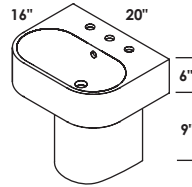

SINK - 2962 20 x 16 x 6 h
WHITE (001) --- $410
01, 02, 03
Drain options: 7100-12

HALF-PEDESTAL - 4207
WHITE (001) --- $150