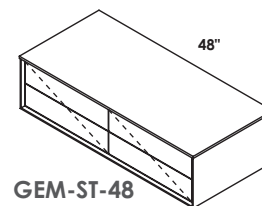

GEM-ST-48

CABINET - GEM-ST-48
STANDARD --- $2740
PREMIUM --- $2990
LUXURY --- $3275
HAND-BUFFED HIGH GLOSS ON REQUEST --- $4125

COUNTERTOP - GEM-ST-48T
SOLID SURFACE SATIN (M)--- $950
SOLID SURFACE POLISHED (G)--- $1190