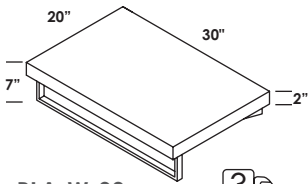

PLAZA FOR VESSEL SINKS. TOPS ARE CUT-OUT FOR SELECTED LACAVA SINKS.

FURNITURE IS MADE TO ORDER & CUSTOMIZABLE

VANITIES

PLA-W-30

COUNTERTOP - WOOD
STANDARD --- $990
PREMIUM --- $1090
LUXURY --- $1190
HAND-BUFFED HIGH GLOSS
ON REQUEST --- $1490

TOWEL BAR - PLA-BR-29
BRUSHED S. STEEL (21) --- $480
POLISHED S. STEEL (10) --- $640
MATTE BLACK METAL (44) --- $520
BRUSHED BRASS (51) --- $720