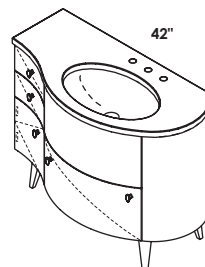

FLO-F-42R

CABINET - legs included

STANDARD --- $5525
PREMIUM --- $6090
LUXURY --- $6675
HAND-BUFFED HIGH GLOSS ON REQUEST --- $8325

COUNTERTOP - FLO-42RT

SOLID SURFACE SATIN (M)--- $990
SOLID SURFACE POLISHED (G)--- $1325
STONE (WH, LN, SL, BN)--- $1385
QUARTZ (PR, FS, AH, CA)--- $1985
00, 01, 02, 03

SINK - 33LA ID 21 x 13 x 6 h
WHITE (001) --- $270
Drain options: 7100-12,
7100-16OF, 7100-13OF