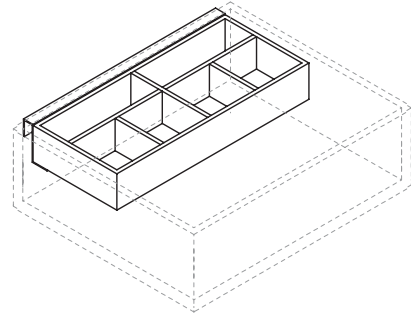

DR03 W: 6 D: 13 3/4 H: 2 1/4

HANGING ORGANIZER - made of baltic birch
BRUSHED S. STEEL BRACKET (21)--- $390