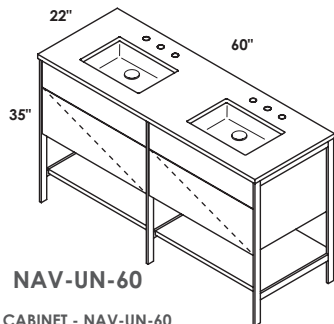

NAV-UN-60

CABINET - NAV-UN-60
STANDARD --- $3325
PREMIUM --- $3625
LUXURY --- $3975
HAND-BUFFED HIGH GLOSS ON REQUEST --- $4990

FRAME - NAV-UN-60F
BRUSHED STAINLESS STEEL (21)--- $1550
POLISHED STAINLESS STEEL (10)--- $2660
MATTE BLACK METAL (44)--- $2660
BRUSHED BRASS (51)--- $5670

COUNTERTOP - NAV-UN-60T
SOLID SURFACE SATIN (M)--- $1365
SOLID SURFACE POLISHED (G)--- $1715
STONE (WH, LN, SL, BN)--- $1920
QUARTZ (PR, FS, AH, CA)--- $2875
00, 01, 02, 03

SINK - 5452UN ID 16 x 11 x 4 h
WHITE (001) --- $320
Drain options: 7100-12,
7100-16OF, 7100-13OF