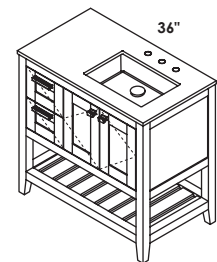

STL-F-36R

CABINET
STANDARD --- $5975
PREMIUM --- $6590
LUXURY --- $7190

COUNTERTOP - STL-36RT
SOLID SURFACE SATIN (M)--- $880
SOLID SURFACE POLISHED (G)--- $1180
STONE (WH, LN, SL, BN)--- $1150
QUARTZ (PR, FS, AH, CA)--- $1725
00, 01, 02, 03

SINK - 5452UN ID 17 x 11 1/2 x 4 h
WHITE (001) --- $320
Drain options: 7100-12,
7100-16OF, 7100-13OF