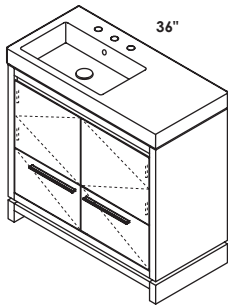

AQQ-F-36

CABINET

STANDARD --- $3950
PREMIUM --- $4390
LUXURY --- $4790
HAND-BUFFED HIGH GLOSS ON REQUEST --- $5990

SINK - 5457L 36 x 18 x 7 h
WHITE (001) --- $790
01, 02, 03
Drain options: 7100-12