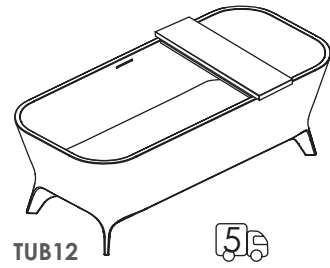

**6" WOOD BRIDGE - TUB04BR**

MATTE WHITE (08)--- \$290  
 MATTE BLACK (16)--- \$290  
 NATURAL WALNUT (07)--- \$290

**TUB07**

**BATHTUB** 62 x 32 x 24 h, 286 lbs, 61 gal  
 GLOSS WHITE SOLID SURFACE (001G)--- \$5985  
 MATTE WHITE SOLID SURFACE (001M)--- \$5985  
 Overflow: Yes  
 Drain included