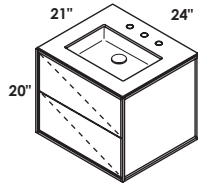

LINEA WITH UNDERMOUNT SINKS

LIN-UN-24

CABINET - LIN-UN-24
STANDARD --- $2090
PREMIUM --- $2290
LUXURY --- $2490
HAND-BUFFED HIGH GLOSS ON REQUEST --- $3175

FRAME - LIN-UN-24F
BRUSHED STAINLESS STEEL (21)--- $1375
POLISHED STAINLESS STEEL (10)--- $1690
MATTE BLACK METAL (44)--- $1690
BRUSHED BRASS (51)--- $2490

COUNTERTOP - LIN-UN-24T
SOLID SURFACE SATIN (M)--- $600
SOLID SURFACE POLISHED (G)--- $775
00, 01, 02, 03

SINK - 5452UN ID 16 x 11 x 4 h
WHITE (001) --- $320
Drain options: 7100-12,
7100-16OF, 7100-13OF