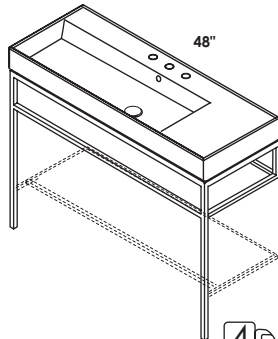

AQS-BX-48

CONSOLE

BRUSHED STAINLESS STEEL (21)--- $1840
POLISHED STAINLESS STEEL (10)--- $2500
MATTE BLACK METAL (44)--- $2020
BRUSHED BRASS (51)--- $3750

OPTIONAL SHELF in white solid surface - CSS

BRUSHED STAINLESS STEEL (21)--- $1090
POLISHED STAINLESS STEEL (10)--- $1490
MATTE BLACK METAL (44)--- $1190
BRUSHED BRASS (51)--- $2190

SINK - 5244L 48 x 18 x 6 h
WHITE (001) --- $1190
00, 01, 02, 03
Drain options: 7100-12,
7100-16OF, 7100-13OF