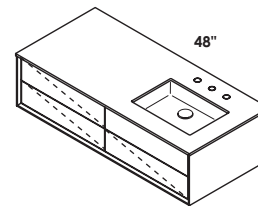

GEM-UN-48R

CABINET - GEM-UN-48R
STANDARD --- $3090
PREMIUM --- $3390
LUXURY --- $3750
HAND-BUFFED HIGH GLOSS ON REQUEST --- $4650

COUNTERTOP - GEM-UN-48RT
SOLID SURFACE SATIN (M)--- $950
SOLID SURFACE POLISHED (G)--- $1190
00, 01, 02, 03

SINK - 5452UN ID 16 x 11 x 4 h
WHITE (001) --- $320
Drain options: 7100-12,
7100-16OF, 7100-13OF