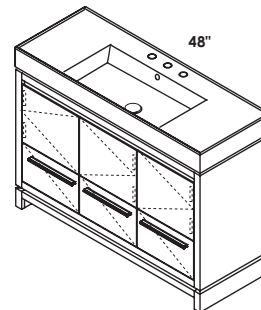

AQS-F-48

CABINET

STANDARD --- $5475
PREMIUM --- $6075
LUXURY --- $6590
HAND-BUFFED HIGH GLOSS ON REQUEST --- $8275

SINK - 5244C 48 x 18 x 6 h
WHITE (001) --- $1190
00, 01, 02, 03
Drain options: 7100-12,
7100-16OF, 7100-13OF