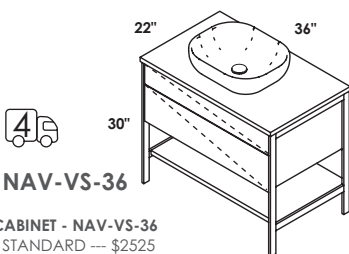

NAV-VS-36

CABINET - NAV-VS-36
STANDARD --- $2525
PREMIUM --- $2775
LUXURY --- $3050
HAND-BUFFED HIGH GLOSS ON REQUEST --- $3790

FRAME - NAV-VS-36F
BRUSHED STAINLESS STEEL (21) --- $980
POLISHED STAINLESS STEEL (10) --- $1700
MATTE BLACK METAL (44) --- $1700
BRUSHED BRASS (51) --- $3660

COUNTERTOP - NAV-VS-36T
SOLID SURFACE SATIN (M) --- $880
SOLID SURFACE POLISHED (G) --- $1180
STONE (WH, LN, SL, BN) --- $1150
QUARTZ (PR, FS, AH, CA) --- $1725
00, 01, 02, 03

SINK - N33 19 x 16 x 6 h
WHITE (001) --- $390
MATTE BLACK (MB) --- $490
Drain options: 7100-13