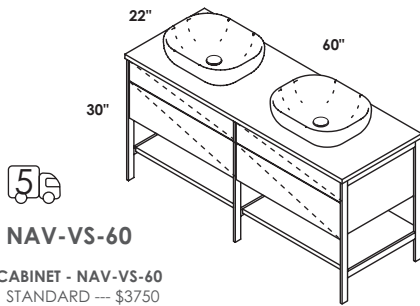

NAV-VS-60

CABINET - NAV-VS-60
STANDARD --- $3750
PREMIUM --- $4120
LUXURY --- $4540
HAND-BUFFED HIGH GLOSS ON REQUEST --- $5650

FRAME - NAV-VS-60F
BRUSHED STAINLESS STEEL (21) --- $1440
POLISHED STAINLESS STEEL (10) --- $2520
MATTE BLACK METAL (44) --- $2520
BRUSHED BRASS (51) --- $5400

COUNTERTOP - NAV-VS-60T
SOLID SURFACE SATIN (M) --- $1365
SOLID SURFACE POLISHED (G) --- $1715
STONE (WH, LN, SL, BN) --- $1920
QUARTZ (PR, FS, AH, CA) --- $2875
00, 01, 02, 03

SINK - N33 19 x 16 x 6 h
WHITE (001) --- $390
MATTE BLACK (MB) --- $490
Drain options: 7100-13