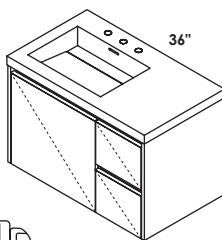

KUB-W-36L

CABINET
STANDARD --- $3250
PREMIUM --- $3590
LUXURY --- $3925
HAND-BUFFED HIGH GLOSS ON REQUEST --- $4890

OPTIONAL METAL TRIM - TRIM
BRUSHED STAINLESS STEEL (21)--- $660
POLISHED STAINLESS STEEL (10)--- $660
MATTE BLACK METAL (44)--- $800

SINK - H263LT 36 x 21 x 6 1/2 h
GLOSS WHITE SOLID SURFACE (001G)--- $980
MATTE WHITE SOLID SURFACE (001M)--- $980
00, 01, 02, 03
Drain options: 7100-180F