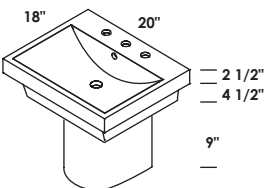

SINK - 4272 20 x 18 x 8 h
WHITE (001) --- $460
00, 01, 02, 03
Drain options: 7100-12,
7100-16OF, 7100-13OF

HALF-PEDESTAL - 4207
WHITE (001) --- $150