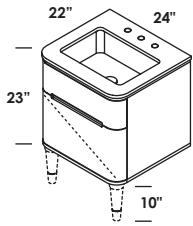

## **FEATURES**

24", 30", 36", 48", 60", and 72"

undermount white porcelain sink

no hole, one hole, two holes, three holes

standard, premium and luxury

matte or gloss solid surface, natural stone, quartz

hand made construction, soft close drawers, optional solid wood legs