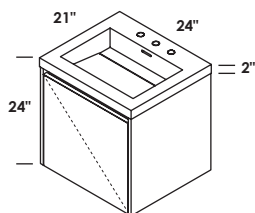

KUBISTA VANITIES ALSO WORK WITH 22" DEEP KUBITOP SINKS.

KUB-W-24

CABINET
STANDARD --- $1990
PREMIUM --- $2090
LUXURY --- $2290
HAND-BUFFED HIGH GLOSS ON REQUEST --- $2875

OPTIONAL METAL TRIM - TRIM
BRUSHED STAINLESS STEEL (21)--- $260
POLISHED STAINLESS STEEL (10)--- $260
MATTE BLACK METAL (44)--- $320

SINK - H261T 24 x 21 x 6 1/2 h
GLOSS WHITE SOLID SURFACE (001G)--- $780
MATTE WHITE SOLID SURFACE (001M)--- $780
00, 01, 02, 03
Drain options: 7100-180F