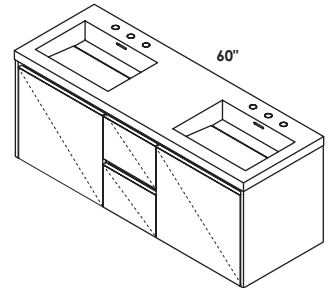

KUB-W-60

CABINET
STANDARD --- $4550
PREMIUM --- $5025
LUXURY --- $5490
HAND-BUFFED HIGH GLOSS ON REQUEST --- $6850

OPTIONAL METAL TRIM - TRIM
BRUSHED STAINLESS STEEL (21)--- $920
POLISHED STAINLESS STEEL (10)--- $920
MATTE BLACK METAL (44)--- $1120

SINK - H265T 60 x 21 x 6 1/2 h
GLOSS WHITE SOLID SURFACE (001G)--- $1680
MATTE WHITE SOLID SURFACE (001M)--- $1680
00, 01, 02, 03
Drain options: 7100-18OF