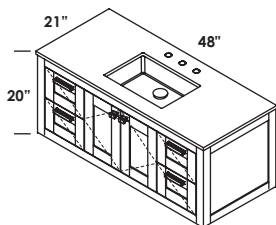

STL-W-48

CABINET
STANDARD --- $6325
PREMIUM --- $6990
LUXURY --- $7590

COUNTERTOP - STL-48T

SOLID SURFACE SATIN (M)--- $1090
SOLID SURFACE POLISHED (G)--- $1425
STONE (WH, LN, SL, BN)--- $1550
QUARTZ (PR, FS, AH, CA)--- $2300
00, 01, 02, 03

SINK - 5452UN ID 17 x 11 1/2 x 4 h
WHITE (001) --- $320
Drain options: 7100-12,
7100-16OF, 7100-13OF