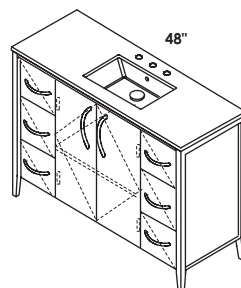

LRS-F-48

CABINET
STANDARD --- $5990
PREMIUM --- $6590
LUXURY --- $7190

COUNTERTOP - LRS-48T

SOLID SURFACE SATIN (M)--- $1090
SOLID SURFACE POLISHED (G)--- $1425
STONE (WH, LN, SL, BN)--- $1550
QUARTZ (PR, FS, AH, CA)--- $2300
00, 01, 02, 03

SINK - 5062UN ID 19 x 11 x 5 1/2 h
WHITE (001) --- $320
Drain options: 7100-12,
7100-16OF, 7100-13OF