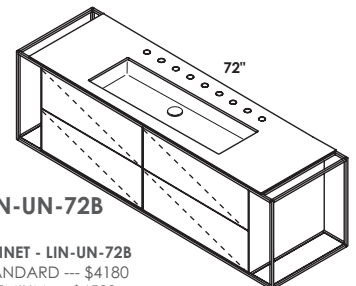

LIN-UN-72B

CABINET - LIN-UN-72B
STANDARD --- $4180
PREMIUM --- $4580
LUXURY --- $4980
HAND-BUFFED HIGH GLOSS ON REQUEST --- $6275

FRAME - LIN-UN-72BF
BRUSHED STAINLESS STEEL (21) --- $2675
POLISHED STAINLESS STEEL (10) --- $3350
MATTE BLACK METAL (44) --- $3350
BRUSHED BRASS (51) --- $4850

COUNTERTOP - LIN-UN-72BT
SOLID SURFACE SATIN (M) --- $1650
SOLID SURFACE POLISHED (G) --- $1975
00, 01, 02, 03 center or per specs

SINK - 5446UN ID 32 1/2 x 11 x 4 h
WHITE (001) --- $540
Drain options: 7100-12,
7100-16OF, 7100-13OF