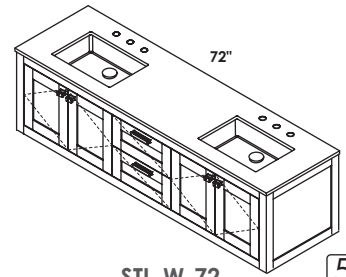

STL-W-72

CABINET
STANDARD --- $6850
PREMIUM --- $7550
LUXURY --- $8250

COUNTERTOP - STL-72T
SOLID SURFACE SATIN (M)--- $1585
SOLID SURFACE POLISHED (G)--- $1960
STONE (WH, LN, SL, BN)--- $2300
QUARTZ (PR, FS, AH, CA)--- $3450
00, 01, 02, 03

SINK - 5452UN ID 17 x 11 1/2 x 4 h
WHITE (001) --- $320
Drain options: 7100-12,
7100-16OF, 7100-13OF