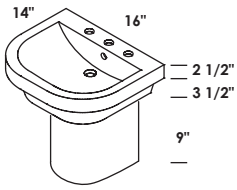

PIAZZA PORCELAIN SINKS

SINK - 4282 16 x 14 x 7 h
WHITE (001) --- $340
01, 02, 03
Drain options: 7100-12

HALF-PEDESTAL - 4207
WHITE (001) --- $150