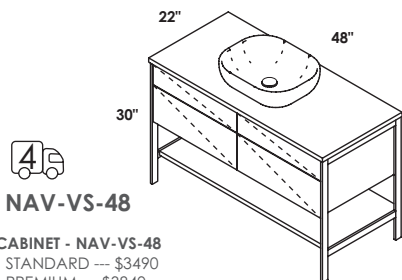

NAV-VS-48

CABINET - NAV-VS-48
STANDARD --- $3490
PREMIUM --- $3840
LUXURY --- $4225
HAND-BUFFED HIGH GLOSS ON REQUEST --- $5275

FRAME - NAV-VS-48F
BRUSHED STAINLESS STEEL (21) --- $990
POLISHED STAINLESS STEEL (10) --- $1720
MATTE BLACK METAL (44) --- $1720
BRUSHED BRASS (51) --- $3700

COUNTERTOP - NAV-VS-48T
SOLID SURFACE SATIN (M) --- $1090
SOLID SURFACE POLISHED (G) --- $1425
STONE (WH, LN, SL, BN) --- $1550
QUARTZ (PR, FS, AH, CA) --- $2300
00, 01, 02, 03

SINK - N33 19 x 16 x 6 h
WHITE (001) --- $390
MATTE BLACK (MB) --- $490
Drain options: 7100-13