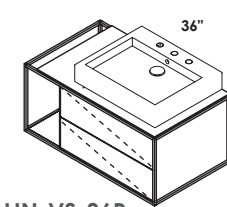

LIN-VS-36R

CABINET - LIN-VS-36R
STANDARD --- $2190
PREMIUM --- $2425
LUXURY --- $2650
HAND-BUFFED HIGH GLOSS ON REQUEST --- $3290

FRAME - LIN-VS-36RF

BRUSHED STAINLESS STEEL (21)--- $1650
POLISHED STAINLESS STEEL (10)--- $1975
MATTE BLACK METAL (44)--- $1975
BRUSHED BRASS (51)--- $3050

COUNTERTOP - LIN-VS-36RT

SOLID SURFACE SATIN (M)--- $875
SOLID SURFACE POLISHED (G)--- $1075

SINK - 5030 22 x 18 1/2 x 4 h

WHITE (001) --- $490
00, 01, 02, 03
Drain options: 7100-12,
7100-16OF, 7100-13OF