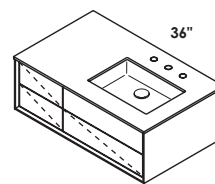

GEM-UN-36R

CABINET - GEM-UN-36R
STANDARD --- $2990
PREMIUM --- $3290
LUXURY --- $3625
HAND-BUFFED HIGH GLOSS ON REQUEST --- $4490

COUNTERTOP - GEM-UN-36RT
SOLID SURFACE SATIN (M)--- $725
SOLID SURFACE POLISHED (G)--- $950
00, 01, 02, 03

SINK - 5452UN ID 16 x 11 x 4 h
WHITE (001) --- $320
Drain options: 7100-12,
7100-16OF, 7100-13OF