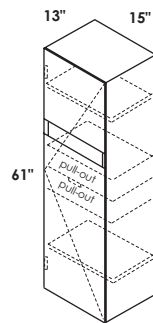

LUC-ST-15

CABINET

- STANDARD --- $4290
- PREMIUM --- $4750
- LUXURY --- $5175
- HAND-BUFFED HIGH GLOSS ON REQUEST --- $6475