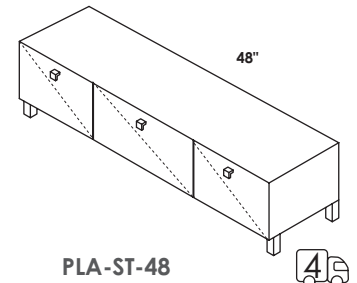

PLA-ST-48

BENCH CABINET
STANDARD --- $3550
PREMIUM --- $3925
LUXURY --- $4290
HAND-BUFFED HIGH GLOSS
ON REQUEST --- $5350