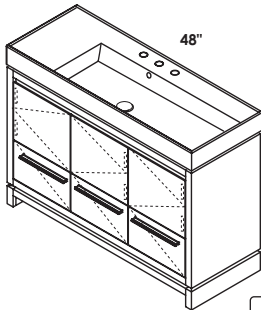

AQS-F-48

CABINET

STANDARD --- $5475
PREMIUM --- $6075
LUXURY --- $6590
HAND-BUFFED HIGH GLOSS ON REQUEST --- $8275

SINK - 5244R 48 x 18 x 6 h
WHITE (001) --- $1190
00, 01, 02, 03
Drain options: 7100-12,
7100-16OF, 7100-13OF