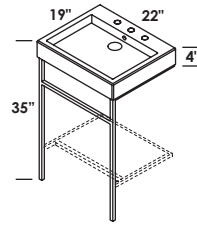

AQP-FR-22

CONSOLE

BRUSHED STAINLESS STEEL (21)--- $925
POLISHED STAINLESS STEEL (10)--- $1190
MATTE BLACK METAL (44)--- $1050
BRUSHED BRASS (51)--- $1450

OPTIONAL SHELF in white solid surface - CSS

BRUSHED STAINLESS STEEL (21)--- $790
POLISHED STAINLESS STEEL (10)--- $1090
MATTE BLACK METAL (44)--- $890
BRUSHED BRASS (51)--- $1590

SINK - 5030 22 x 18 1/2 x 4 h

WHITE (001) --- $490
00, 01, 02, 03
Drain options: 7100-12,
7100-16OF, 7100-13OF