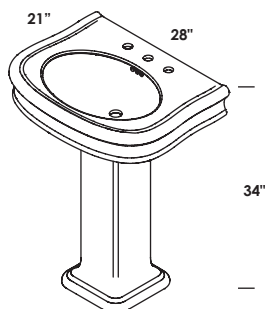

LIRICO PORCELAIN SINKS

SINK - H251 28 x 21 x 8 h
WHITE (001) --- $890
01, 02, 03
Drain options: 7100-12

PEDESTAL - H250
WHITE (001) --- $450