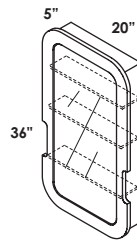

ELE-MD-20

MEDICINE CABINET - ELE-MD-20L hinge on the left
MEDICINE CABINET - ELE-MD-20R hinge on the right
STANDARD --- $1450
PREMIUM --- $1590
LUXURY --- $1775
HIGH GLOSS ON REQUEST --- $2190