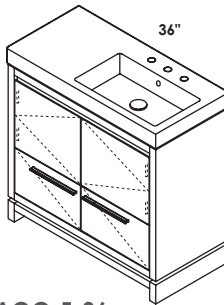

AQQ-F-36

CABINET

STANDARD --- $3950
PREMIUM --- $4390
LUXURY --- $4790
HAND-BUFFED HIGH GLOSS ON REQUEST --- $5990

SINK - 5457R 36 x 18 x 7 h
WHITE (001) --- $790
01, 02, 03
Drain options: 7100-12