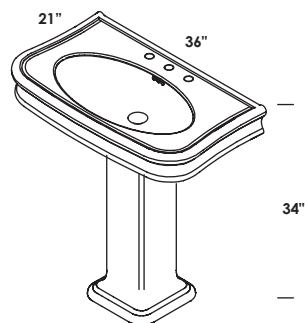

SINK - H252 36 x 21 x 8 h
WHITE (001) --- $1290
01, 02, 03
Drain options: 7100-12

PEDESTAL - H250
WHITE (001) --- $450