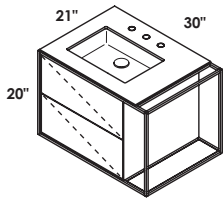

LIN-UN-30L

CABINET - LIN-UN-30L
STANDARD --- $2090
PREMIUM --- $2290
LUXURY --- $2490
HAND-BUFFED HIGH GLOSS ON REQUEST --- $3175

FRAME - LIN-UN-30LF
BRUSHED STAINLESS STEEL (21)--- $1625
POLISHED STAINLESS STEEL (10)--- $1950
MATTE BLACK METAL (44)--- $1950
BRUSHED BRASS (51)--- $3050

COUNTERTOP - LIN-UN-30LT
SOLID SURFACE SATIN (M)--- $775
SOLID SURFACE POLISHED (G)--- $950
00, 01, 02, 03

SINK - 5452UN ID 16 x 11 x 4 h
WHITE (001) --- $320
Drain options: 7100-12,
7100-16OF, 7100-13OF