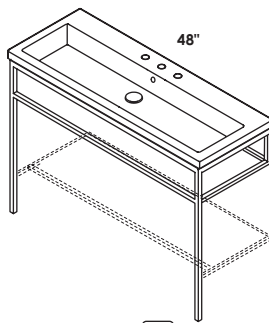

AQQ-BX-48

CONSOLE

BRUSHED STAINLESS STEEL (21)--- $1840
POLISHED STAINLESS STEEL (10)--- $2500
MATTE BLACK METAL (44)--- $2020
BRUSHED BRASS (51)--- $3750

OPTIONAL SHELF in white solid surface - CSS

BRUSHED STAINLESS STEEL (21)--- $1090
POLISHED STAINLESS STEEL (10)--- $1490
MATTE BLACK METAL (44)--- $1190
BRUSHED BRASS (51)--- $2190

SINK - 5215 48 x 18 x 5 h
WHITE (001) --- $1190
00, 01, 02, 03 or per specs
Drain options: 7100-12,
7100-16OF, 7100-13OF