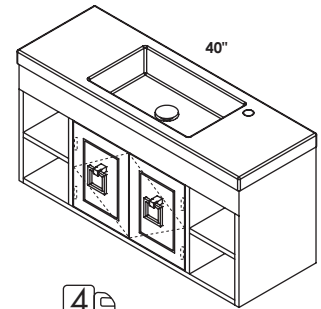

DIM-W-40

CABINET - without metal inlay
STANDARD --- $2290
PREMIUM --- $2550
LUXURY --- $2775
HAND-BUFFED HIGH GLOSS ON REQUEST --- $3475

OPTIONAL METAL INLAY - TR2
BRUSHED STAINLESS STEEL (21)--- $600
POLISHED STAINLESS STEEL (10)--- $600
BRUSHED BRASS (51)--- $600

SINK - 5274 40 x 14 x 6 h
WHITE (001) --- $890
00, 01
Drain options: 7100-12, 7100-16OF, 7100-13OF