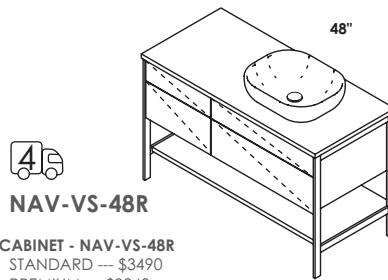

NAV-VS-48R

CABINET - NAV-VS-48R
STANDARD --- $3490
PREMIUM --- $3840
LUXURY --- $4225
HAND-BUFFED HIGH GLOSS ON REQUEST --- $5275

FRAME - NAV-VS-48F
BRUSHED STAINLESS STEEL (21) --- $990
POLISHED STAINLESS STEEL (10) --- $1720
MATTE BLACK METAL (44) --- $1720
BRUSHED BRASS (51) --- $3700

COUNTERTOP - NAV-VS-48RT
SOLID SURFACE SATIN (M) --- $1090
SOLID SURFACE POLISHED (G) --- $1425
STONE (WH, LN, SL, BN) --- $1550
QUARTZ (PR, FS, AH, CA) --- $2300
00, 01, 02, 03

SINK - N33 19 x 16 x 6 h
WHITE (001) --- $390
MATTE BLACK (MB) --- $490
Drain options: 7100-13