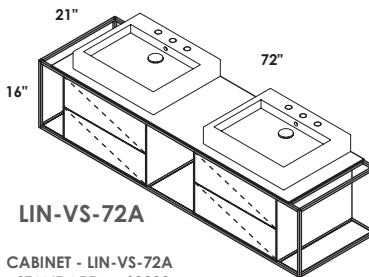

LIN-VS-72A

CABINET - LIN-VS-72A
STANDARD --- $3980
PREMIUM --- $4380
LUXURY --- $4780
HAND-BUFFED HIGH GLOSS ON REQUEST --- $5990

FRAME - LIN-VS-72AF
BRUSHED STAINLESS STEEL (21)--- $2625
POLISHED STAINLESS STEEL (10)--- $3275
MATTE BLACK METAL (44)--- $3275
BRUSHED BRASS (51)--- $4725

COUNTERTOP - LIN-VS-72AT
SOLID SURFACE SATIN (M)--- $1650
SOLID SURFACE POLISHED (G)--- $1975

SINK - 5030 22 x 18 1/2 x 4 h
WHITE (001) --- $490
00, 01, 02, 03
Drain options: 7100-12,
7100-16OF, 7100-13OF