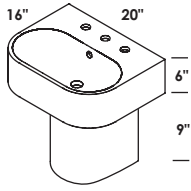

TRE PORCELAIN SINKS

SINK - 2962 20 x 16 x 6 h
WHITE (001) --- $410
01, 02, 03
Drain options: 7100-12

HALF-PEDESTAL - 4207
WHITE (001) --- $150