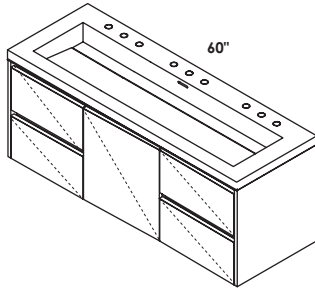

KUB-W-60B

CABINET
STANDARD --- $5075
PREMIUM --- $5590
LUXURY --- $6090
HAND-BUFFED HIGH GLOSS ON REQUEST --- $7625

OPTIONAL METAL TRIM - TRIM
BRUSHED STAINLESS STEEL (21)--- $1140
POLISHED STAINLESS STEEL (10)--- $1140
MATTE BLACK METAL (44)--- $1400

SINK - H265BT 60 x 21 x 6 1/2 h
GLOSS WHITE SOLID SURFACE (001G)--- $1680
MATTE WHITE SOLID SURFACE (001M)--- $1680
00, 01, 02, 03 center or per specs
Drain options: 7100-18OF