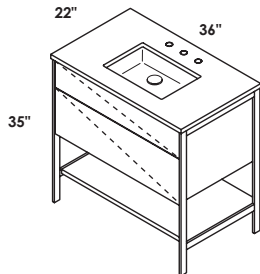

NAV-UN-36

CABINET - NAV-UN-36
STANDARD --- $2650
PREMIUM --- $2925
LUXURY --- $3190
HAND-BUFFED HIGH GLOSS ON REQUEST --- $3990

FRAME - NAV-UN-36F
BRUSHED STAINLESS STEEL (21)--- $1060
POLISHED STAINLESS STEEL (10)--- $1790
MATTE BLACK METAL (44)--- $1790
BRUSHED BRASS (51)--- $3840

COUNTERTOP - NAV-UN-36T
SOLID SURFACE SATIN (M)--- $880
SOLID SURFACE POLISHED (G)--- $1180
STONE (WH, LN, SL, BN)--- $1150
QUARTZ (PR, FS, AH, CA)--- $1725
00, 01, 02, 03

SINK - 5452UN ID 16 x 11 x 4 h
WHITE (001) --- $320
Drain options: 7100-12,
7100-16OF, 7100-13OF