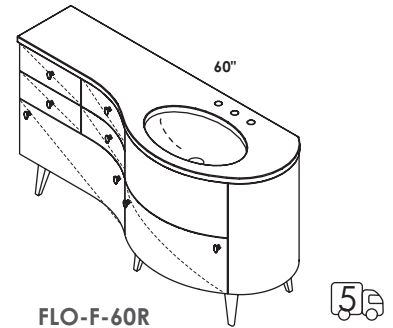

FLO-F-60R

CABINET - legs included
STANDARD --- $7975
PREMIUM --- $8790
LUXURY --- $9590
HAND-BUFFED HIGH GLOSS ON REQUEST --- $11990

COUNTERTOP - FLO-60RT
SOLID SURFACE SATIN (M)--- $1365
SOLID SURFACE POLISHED (G)--- $1715
STONE (WH, LN, SL, BN)--- $1985
QUARTZ (PR, FS, AH, CA)--- $2985
00, 01, 02, 03

SINK - 33LA ID 21 x 13 x 6 h
WHITE (001) --- $270
Drain options: 7100-12,
7100-16OF, 7100-13OF