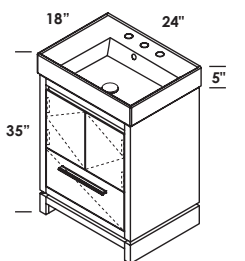

AQS-F-24

CABINET

STANDARD --- $3175
PREMIUM --- $3490
LUXURY --- $3825
HAND-BUFFED HIGH GLOSS
ON REQUEST --- $4790

SINK - 5241R 24 x 18 x 6 h
WHITE (001) --- $490
00, 01, 02, 03
Drain options: 7100-12,
7100-16OF, 7100-13OF