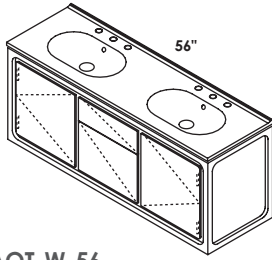

AQT-W-56

CABINET

STANDARD --- $5490
PREMIUM --- $6075
LUXURY --- $6590
HAND-BUFFED HIGH GLOSS ON REQUEST --- $8275

SINK - 8071 56 x 18 x 5 1/2 h
WHITE (001) --- $1450
00, 01, 02, 03
Drain options: 7100-12,
7100-16OF, 7100-13OF