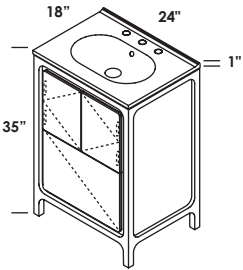

AQT-F-24

CABINET

STANDARD --- $3425
PREMIUM --- $3790
LUXURY --- $4150
HAND-BUFFED HIGH GLOSS ON REQUEST --- $5175

SINK - 8075 24 x 18 x 5 1/2 h
WHITE (001) --- $490
00, 01, 02, 03
Drain options: 7100-12,
7100-16OF, 7100-13OF