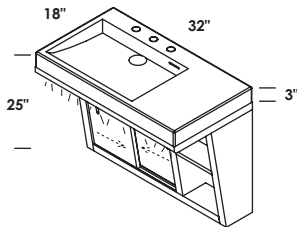

LIB-W-32L

CABINET WITH LED LIGHTS
STANDARD --- $3275
PREMIUM --- $3625
LUXURY --- $3950
HAND-BUFFED HIGH GLOSS ON REQUEST --- $4925

SINK - 5101LH 32 x 18 x 3 h
GLOSS WHITE SOLID SURFACE (001G)--- $810
MATTE WHITE SOLID SURFACE (001M)--- $810
00, 01, 02, 03
Drain options: 7100-12,
7100-16OF, 7100-13OF