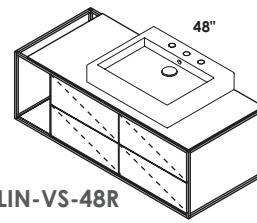

LIN-VS-48R

CABINET - LIN-VS-48R
STANDARD --- $3490
PREMIUM --- $3825
LUXURY --- $4225
HAND-BUFFED HIGH GLOSS ON REQUEST --- $5275

FRAME - LIN-VS-48RF
BRUSHED STAINLESS STEEL (21)--- $1790
POLISHED STAINLESS STEEL (10)--- $2225
MATTE BLACK METAL (44)--- $2225
BRUSHED BRASS (51)--- $3390

COUNTERTOP - LIN-VS-48RT
SOLID SURFACE SATIN (M)--- $1050
SOLID SURFACE POLISHED (G)--- $1275

SINK - 5030 22 x 18 1/2 x 4 h
WHITE (001) --- $490
00, 01, 02, 03
Drain options: 7100-12,
7100-16OF, 7100-13OF