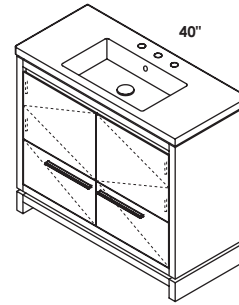

AQQ-F-40

CABINET

STANDARD --- $4175
PREMIUM --- $4625
LUXURY --- $5050
HAND-BUFFED HIGH GLOSS ON REQUEST --- $6290

SINK - 5213 40 x 18 x 5 h
WHITE (001) --- $880
00, 01, 02, 03
Drain options: 7100-12,
7100-16OF, 7100-13OF