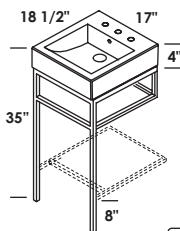

AQG-BX-17

CONSOLE
BRUSHED STAINLESS STEEL (21)--- $1640
POLISHED STAINLESS STEEL (10)--- $2220
MATTE BLACK METAL (44)--- $1800
BRUSHED BRASS (51)--- $3175

OPTIONAL SHELF in white solid surface - CSS
BRUSHED STAINLESS STEEL (21)--- $790
POLISHED STAINLESS STEEL (10)--- $1090
MATTE BLACK METAL (44)--- $890
BRUSHED BRASS (51)--- $1590

SINK - 5066A 17 x 18 1/2 x 5 h
WHITE (001) --- $460
00, 01, 02, 03
Drain options: 7100-12,
7100-16OF, 7100-13OF