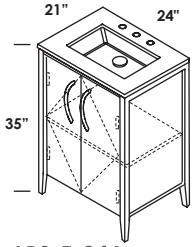

LRS-F-24A

CABINET
STANDARD --- $2490
PREMIUM --- $2775
LUXURY --- $2990

COUNTERTOP - LRS-24T

SOLID SURFACE SATIN (M)--- $725
SOLID SURFACE POLISHED (G)--- $990
STONE (WH, LN, SL, BN)--- $775
QUARTZ (PR, FS, AH, CA)--- $1150
00, 01, 02, 03

SINK - 5452UN ID 17 x 11 1/2 x 4 h
WHITE (001) --- $320
Drain options: 7100-12,
7100-16OF, 7100-13OF