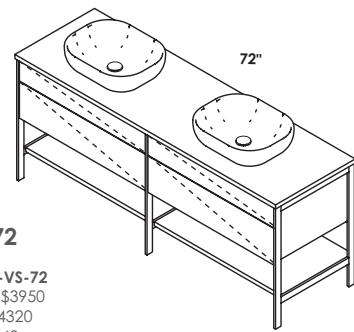

NAV-VS-72

CABINET - NAV-VS-72
STANDARD --- $3950
PREMIUM --- $4320
LUXURY --- $4740
HAND-BUFFED HIGH GLOSS ON REQUEST --- $5950

FRAME - NAV-VS-72F
BRUSHED STAINLESS STEEL (21) --- $1480
POLISHED STAINLESS STEEL (10) --- $2560
MATTE BLACK METAL (44) --- $2560
BRUSHED BRASS (51) --- $5440

COUNTERTOP - NAV-VS-72T
SOLID SURFACE SATIN (M) --- $1585
SOLID SURFACE POLISHED (G) --- $1960
STONE (WH, LN, SL, BN) --- $2300
QUARTZ (PR, FS, AH, CA) --- $3450
00, 01, 02, 03

SINK - N33 19 x 16 x 6 h
WHITE (001) --- $390
MATTE BLACK (MB) --- $490
Drain options: 7100-13

SINK - N33 19 x 16 x 6 h
WHITE (001) --- $390
MATTE BLACK (MB) --- $490
Drain options: 7100-13

TOILET W/SEAT - N5051WC 14 1/2 x 20 x 15 1/2 h
MATTE BLACK (MB) --- $1990
See item 5051WC for white option (001) --- $690

REPLACEMENT SEAT - N5051CW
MATTE BLACK (MB) --- $568