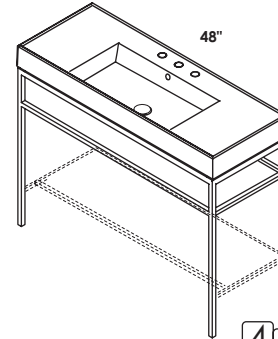

AQS-BX-48

CONSOLE

BRUSHED STAINLESS STEEL (21)--- $1840
POLISHED STAINLESS STEEL (10)--- $2500
MATTE BLACK METAL (44)--- $2020
BRUSHED BRASS (51)--- $3750

OPTIONAL SHELF in white solid surface - CSS

BRUSHED STAINLESS STEEL (21)--- $1090
POLISHED STAINLESS STEEL (10)--- $1490
MATTE BLACK METAL (44)--- $1190
BRUSHED BRASS (51)--- $2190

SINK - 5244C 48 x 18 x 6 h
WHITE (001) --- $1190
00, 01, 02, 03
Drain options: 7100-12,
7100-16OF, 7100-13OF