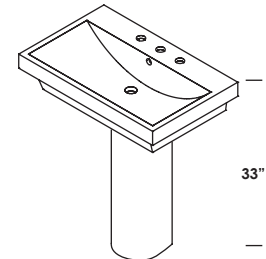

SINK - 4271 28 x 18 x 8 h
WHITE (001) --- $580
00, 01, 02, 03
Drain options: 7100-12,
7100-16OF, 7100-13OF

PEDESTAL - 4231
WHITE (001) --- $175