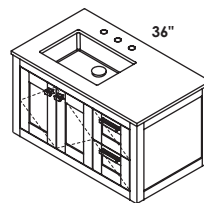

STL-W-36L

CABINET
STANDARD --- $4750
PREMIUM --- $5250
LUXURY --- $5725

COUNTERTOP - STL-36LT

SOLID SURFACE SATIN (M)--- $880
SOLID SURFACE POLISHED (G)--- $1180
STONE (WH, LN, SL, BN)--- $1150
QUARTZ (PR, FS, AH, CA)--- $1725
00, 01, 02, 03

SINK - 5452UN ID 17 x 11 1/2 x 4 h
WHITE (001) --- $320
Drain options: 7100-12,
7100-16OF, 7100-13OF