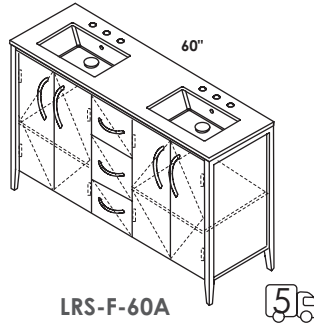

LRS-F-60A

CABINET
STANDARD --- $5590
PREMIUM --- $6175
LUXURY --- $6725

COUNTERTOP - LRS-60T
SOLID SURFACE SATIN (M)--- $1365
SOLID SURFACE POLISHED (G)--- $1715
STONE (WH, LN, SL, BN)--- $1920
QUARTZ (PR, FS, AH, CA)--- $2875
00, 01, 02, 03

SINK - 5062UN ID 19 x 11 x 5 1/2 h
WHITE (001) --- $320
Drain options: 7100-12,
7100-16OF, 7100-13OF