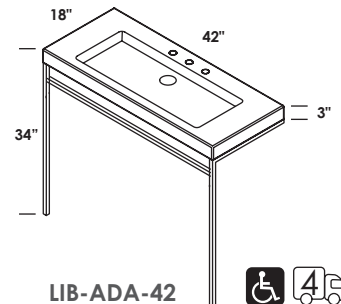

LIB-ADA-42

CONSOLE
BRUSHED STAINLESS STEEL (21)--- $1275
POLISHED STAINLESS STEEL (10)--- $1525
MATTE BLACK METAL (44)--- $1390
BRUSHED BRASS (51)--- $2075

STONE SINK no overflow- 5303 42 x 18 x 3 h
BIANCO (WH)--- $3600
MARQUINA (NM)--- $3900
00, 01, 02, 03
Drain options: 7100-13