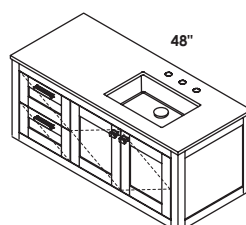

STL-W-48R

CABINET
STANDARD --- $5050
PREMIUM --- $5575
LUXURY --- $6090

COUNTERTOP - STL-48RT

SOLID SURFACE SATIN (M)--- $1090
SOLID SURFACE POLISHED (G)--- $1425
STONE (WH, LN, SL, BN)--- $1550
QUARTZ (PR, FS, AH, CA)--- $2300
00, 01, 02, 03

SINK - 5452UN ID 17 x 11 1/2 x 4 h
WHITE (001) --- $320
Drain options: 7100-12,
7100-16OF, 7100-13OF