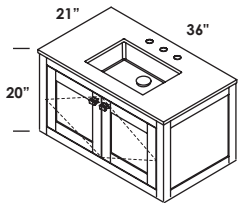

STL-W-36A

CABINET
STANDARD --- $3525
PREMIUM --- $3890
LUXURY --- $4225

COUNTERTOP - STL-36T

SOLID SURFACE SATIN (M)--- $880
SOLID SURFACE POLISHED (G)--- $1180
STONE (WH, LN, SL, BN)--- $1150
QUARTZ (PR, FS, AH, CA)--- $1725
00, 01, 02, 03

SINK - 5452UN ID 17 x 11 1/2 x 4 h
WHITE (001) --- $320
Drain options: 7100-12,
7100-16OF, 7100-13OF