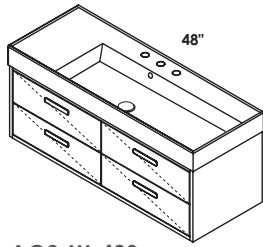

AQS-W-48S

CABINET

STANDARD --- $4025
PREMIUM --- $4450
LUXURY --- $4875
HAND-BUFFED HIGH GLOSS ON REQUEST --- $6075

SINK - 5244R 48 x 18 x 6 h
WHITE (001) --- $1190
00, 01, 02, 03
Drain options: 7100-12,
7100-16OF, 7100-13OF