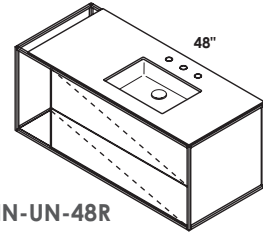

LIN-UN-48R

CABINET - LIN-UN-48R
STANDARD --- $2690
PREMIUM --- $2950
LUXURY --- $3250
HAND-BUFFED HIGH GLOSS ON REQUEST --- $4075

FRAME - LIN-UN-48RF
BRUSHED STAINLESS STEEL (21) --- $1850
POLISHED STAINLESS STEEL (10) --- $2290
MATTE BLACK METAL (44) --- $2290
BRUSHED BRASS (51) --- $3525

COUNTERTOP - LIN-UN-48RT
SOLID SURFACE SATIN (M) --- $1050
SOLID SURFACE POLISHED (G) --- $1275
00, 01, 02, 03

SINK - 5452UN ID 16 x 11 x 4 h
WHITE (001) --- $320
Drain options: 7100-12,
7100-16OF, 7100-13OF