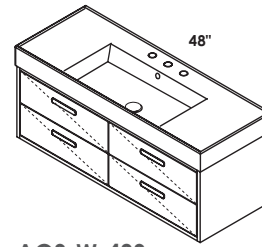

AQS-W-48S

CABINET

STANDARD --- $4025
PREMIUM --- $4450
LUXURY --- $4875
HAND-BUFFED HIGH GLOSS ON REQUEST --- $6075

SINK - 5244C 48 x 18 x 6 h
WHITE (001) --- $1190
00, 01, 02, 03
Drain options: 7100-12,
7100-16OF, 7100-13OF