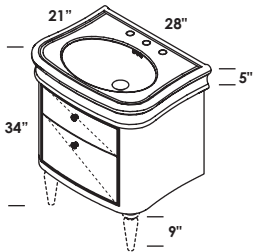

LIR-W-28

CABINET

PREMIUM --- $4250
LUXURY --- $4650
HAND-BUFFED HIGH GLOSS ON REQUEST --- $5790

SINK - H251 28 x 21 x 8 h

WHITE (001) --- $890
01, 02, 03
Drain options: 7100-12

LEGS - LIR-LEG (pair)

PREMIUM --- $390
LUXURY --- $390
HAND-BUFFED HIGH GLOSS ON REQUEST --- $390