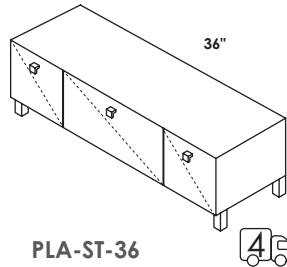

PLA-ST-36

BENCH CABINET
STANDARD --- $3350
PREMIUM --- $3690
LUXURY --- $4050
HAND-BUFFED HIGH GLOSS
ON REQUEST --- $5050