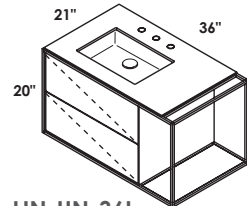

LIN-UN-36L

CABINET - LIN-UN-36L
STANDARD --- $2290
PREMIUM --- $2525
LUXURY --- $2750
HAND-BUFFED HIGH GLOSS ON REQUEST --- $3475

FRAME - LIN-UN-36LF
BRUSHED STAINLESS STEEL (21)--- $1690
POLISHED STAINLESS STEEL (10)--- $2050
MATTE BLACK METAL (44)--- $2050
BRUSHED BRASS (51)--- $3175

COUNTERTOP - LIN-UN-36LT
SOLID SURFACE SATIN (M)--- $875
SOLID SURFACE POLISHED (G)--- $1075
00, 01, 02, 03

SINK - 5452UN ID 16 x 11 x 4 h
WHITE (001) --- $320
Drain options: 7100-12,
7100-16OF, 7100-13OF