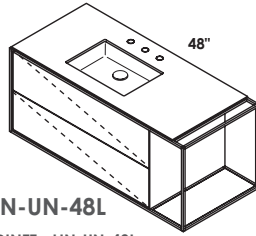

LIN-UN-48L

CABINET - LIN-UN-48L
STANDARD --- $2690
PREMIUM --- $2950
LUXURY --- $3250
HAND-BUFFED HIGH GLOSS ON REQUEST --- $4075

FRAME - LIN-UN-48LF
BRUSHED STAINLESS STEEL (21) --- $1850
POLISHED STAINLESS STEEL (10) --- $2290
MATTE BLACK METAL (44) --- $2290
BRUSHED BRASS (51) --- $3525

COUNTERTOP - LIN-UN-48LT
SOLID SURFACE SATIN (M) --- $1050
SOLID SURFACE POLISHED (G) --- $1275
00, 01, 02, 03

SINK - 5452UN ID 16 x 11 x 4 h
WHITE (001) --- $320
Drain options: 7100-12,
7100-16OF, 7100-13OF