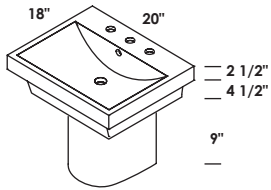

SINK - 4272 20 x 18 x 8 h
WHITE (001) --- $460
00, 01, 02, 03
Drain options: 7100-12,
7100-16OF, 7100-13OF

HALF-PEDESTAL - 4207
WHITE (001) --- $150