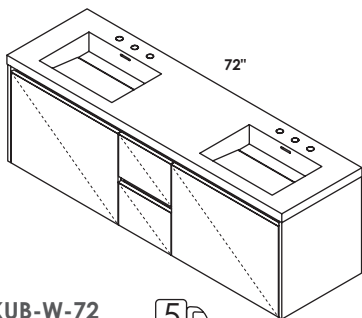

KUB-W-72

CABINET
STANDARD --- $5340
PREMIUM --- $5875
LUXURY --- $6390
HAND-BUFFED HIGH GLOSS ON REQUEST --- $7990

OPTIONAL METAL TRIM - TRIM
BRUSHED STAINLESS STEEL (21)--- $960
POLISHED STAINLESS STEEL (10)--- $960
MATTE BLACK METAL (44)--- $1180

SINK - H266T 60 x 21 x 6 1/2 h
GLOSS WHITE SOLID SURFACE (001G)--- $1980
MATTE WHITE SOLID SURFACE (001M)--- $1980
00, 01, 02, 03
Drain options: 7100-18OF