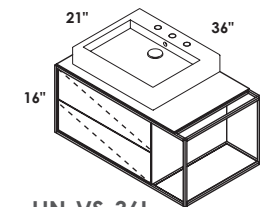

SINK - 5030 22 x 18 1/2 x 4 h

WHITE (001) --- $490
00, 01, 02, 03
Drain options: 7100-12,
7100-16OF, 7100-13OF

LIN-VS-36L

CABINET - LIN-VS-36L
STANDARD --- $2190
PREMIUM --- $2425
LUXURY --- $2650
HAND-BUFFED HIGH GLOSS ON REQUEST --- $3290

FRAME - LIN-VS-36LF

BRUSHED STAINLESS STEEL (21)--- $1650
POLISHED STAINLESS STEEL (10)--- $1975
MATTE BLACK METAL (44)--- $1975
BRUSHED BRASS (51)--- $3050

COUNTERTOP - LIN-VS-36LT

SOLID SURFACE SATIN (M)--- $875
SOLID SURFACE POLISHED (G)--- $1075

SINK - 5030 22 x 18 1/2 x 4 h

WHITE (001) --- $490
00, 01, 02, 03
Drain options: 7100-12,
7100-16OF, 7100-13OF