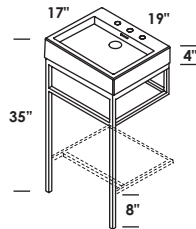

AQP-BX-19

CONSOLE

BRUSHED STAINLESS STEEL (21)--- $1640
POLISHED STAINLESS STEEL (10)--- $2220
MATTE BLACK METAL (44)--- $1800
BRUSHED BRASS (51)--- $3175

OPTIONAL SHELF in white solid surface - CSS

BRUSHED STAINLESS STEEL (21)--- $790
POLISHED STAINLESS STEEL (10)--- $1090
MATTE BLACK METAL (44)--- $890
BRUSHED BRASS (51)--- $1590

SINK - 5035 19 x 17 x 4 h

WHITE (001) --- $390
00, 01, 02, 03
Drain options: 7100-12,
7100-16OF, 7100-13OF