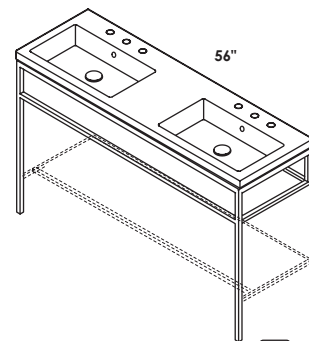

AQQ-BX-56

CONSOLE

BRUSHED STAINLESS STEEL (21)--- $1880
POLISHED STAINLESS STEEL (10)--- $2560
MATTE BLACK METAL (44)--- $2080
BRUSHED BRASS (51)--- $3890

OPTIONAL SHELF in white solid surface - CSS

BRUSHED STAINLESS STEEL (21)--- $1190
POLISHED STAINLESS STEEL (10)--- $1640
MATTE BLACK METAL (44)--- $1340
BRUSHED BRASS (51)--- $2390

SINK - 5216 56 x 18 x 5 h
WHITE (001) --- $1790
00, 01, 02, 03
Drain options: 7100-12,
7100-16OF, 7100-13OF