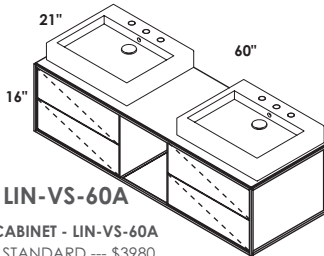

LIN-VS-60A

CABINET - LIN-VS-60A
STANDARD --- $3980
PREMIUM --- $4380
LUXURY --- $4780
HAND-BUFFED HIGH GLOSS ON REQUEST --- $5990

FRAME - LIN-VS-60AF
BRUSHED STAINLESS STEEL (21)--- $2250
POLISHED STAINLESS STEEL (10)--- $2790
MATTE BLACK METAL (44)--- $2790
BRUSHED BRASS (51)--- $4190

COUNTERTOP - LIN-VS-60AT
SOLID SURFACE SATIN (M)--- $1325
SOLID SURFACE POLISHED (G)--- $1625

SINK - 5030 22 x 18 1/2 x 4 h
WHITE (001) --- $490
00, 01, 02, 03
Drain options: 7100-12,
7100-16OF, 7100-13OF