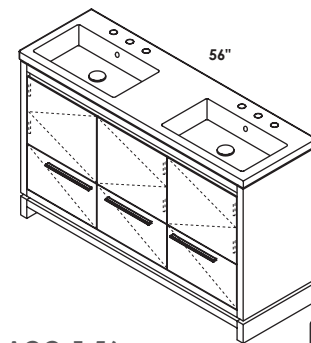

AQQ-F-56

CABINET

STANDARD --- $5775
PREMIUM --- $6390
LUXURY --- $6975
HAND-BUFFED HIGH GLOSS ON REQUEST --- $8690

SINK - 5216 56 x 18 x 5 h
WHITE (001) --- $1790
00, 01, 02, 03
Drain options: 7100-12,
7100-16OF, 7100-13OF