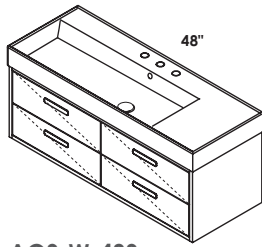

AQS-W-48S

CABINET

STANDARD --- $4025
PREMIUM --- $4450
LUXURY --- $4875
HAND-BUFFED HIGH GLOSS ON REQUEST --- $6075

SINK - 5244L 48 x 18 x 6 h
WHITE (001) --- $1190
00, 01, 02, 03
Drain options: 7100-12,
7100-16OF, 7100-13OF