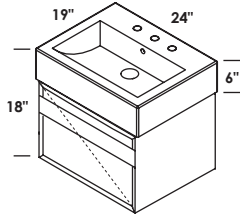

LUC-W-24

CABINET

- STANDARD --- $2075
- PREMIUM --- $2290
- LUXURY --- $2490
- HAND-BUFFED HIGH GLOSS ON REQUEST --- $3125

1. **SINK - 5464** 24 x 18 1/2 x 6 h
   WHITE (001) --- $650
   00, 01, 02, 03
   Drain options: 7100-12,
   7100-16OF, 7100-13OF