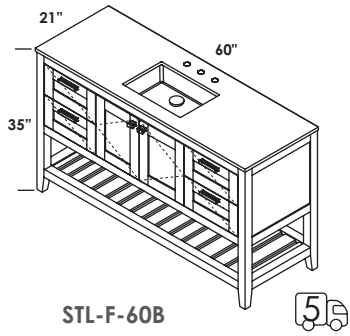

**SINK - 5452UN** ID 17 x 11 1/2 x 4 h  
WHITE (001) --- \$320  
Drain options: 7100-12,  
7100-16OF, 7100-13OF

**STL-F-60B**

**CABINET**  
 STANDARD --- \$8275  
 PREMIUM --- \$9150  
 LUXURY --- \$9975