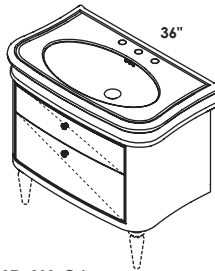

LIR-W-36

CABINET

PREMIUM --- $4625
LUXURY --- $5050
HAND-BUFFED HIGH GLOSS ON REQUEST --- $6290

SINK - H252 36 x 21 x 8 h

WHITE (001) --- $1290
01, 02, 03
Drain options: 7100-12

LEGS - LIR-LEG (pair)

PREMIUM --- $390
LUXURY --- $390
HAND-BUFFED HIGH GLOSS ON REQUEST --- $390