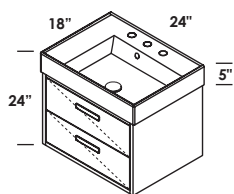

## FEATURES

24", 32", 48"

free-standing or wall-mount vanities, or metal consoles with optional solid surface shelf

no hole, one hole, two holes, three holes

standard, premium and luxury

brushed or polished stainless steel, matte black, brushed brass  
hand made construction, soft close drawers and doors, drawer dividers, pulls in polished chrome on free-standing vanities, white porcelain sink tops