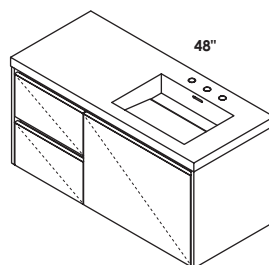

KUB-W-48R

CABINET
STANDARD --- $3720
PREMIUM --- $4090
LUXURY --- $4475
HAND-BUFFED HIGH GLOSS ON REQUEST --- $5590

OPTIONAL METAL TRIM - TRIM
BRUSHED STAINLESS STEEL (21)--- $720
POLISHED STAINLESS STEEL (10)--- $720
MATTE BLACK METAL (44)--- $880

SINK - H264RT 48 x 21 x 6 1/2 h
GLOSS WHITE SOLID SURFACE (001G)--- $1280
MATTE WHITE SOLID SURFACE (001M)--- $1280
00, 01, 02, 03
Drain options: 7100-180F