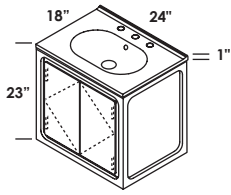

AQUATRE TWO-TONE FINISHES WITH WHITE DOORS (-08) START AT PREMIUM CLASS AND NEED TO BE SPECIFIED IN ORDER.

AQT-W-24

CABINET

STANDARD --- $2775
PREMIUM --- $3075
LUXURY --- $3350
HAND-BUFFED HIGH GLOSS ON REQUEST --- $4190

SINK - 8075 24 x 18 x 5 1/2 h
WHITE (001) --- $490
00, 01, 02, 03
Drain options: 7100-12,
7100-16OF, 7100-13OF