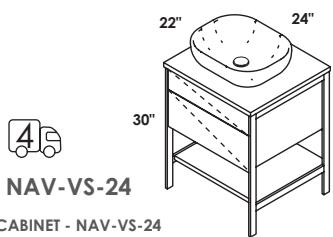

NAVI WITH VESSEL SINKS. OTHER VESSEL SINKS CAN BE SPECIFIED AT THE TIME OF ORDER.

NAV-VS-24

CABINET - NAV-VS-24
STANDARD --- $2325
PREMIUM --- $2550
LUXURY --- $2825
HAND-BUFFED HIGH GLOSS ON REQUEST --- $3490

FRAME - NAV-VS-24F
BRUSHED STAINLESS STEEL (21) --- $970
POLISHED STAINLESS STEEL (10) --- $1680
MATTE BLACK METAL (44) --- $1680
BRUSHED BRASS (51) --- $3620

COUNTERTOP - NAV-VS-24T
SOLID SURFACE SATIN (M) --- $725
SOLID SURFACE POLISHED (G) --- $990
STONE (WH, LN, SL, BN) --- $775
QUARTZ (PR, FS, AH, CA) --- $1150
00, 01, 02, 03

SINK - N33 19 x 16 x 6 h
WHITE (001) --- $390
MATTE BLACK (MB) --- $490
Drain options: 7100-13