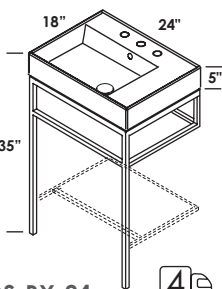

AQS-BX-24

CONSOLE

BRUSHED STAINLESS STEEL (21) --- $1640
POLISHED STAINLESS STEEL (10) --- $2220
MATTE BLACK METAL (44) --- $1800
BRUSHED BRASS (51) --- $3175

OPTIONAL SHELF in white solid surface - CSS
BRUSHED STAINLESS STEEL (21) --- $790
POLISHED STAINLESS STEEL (10) --- $1090
MATTE BLACK METAL (44) --- $890
BRUSHED BRASS (51) --- $1590

SINK - 5241L 24 x 18 x 6 h
WHITE (001) --- $490
00, 01, 02, 03
Drain options: 7100-12,
7100-16OF, 7100-13OF