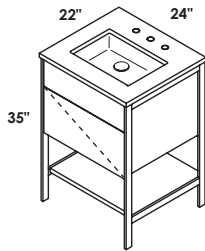

NAV-UN-24

CABINET - NAV-UN-24
STANDARD --- $2125
PREMIUM --- $2350
LUXURY --- $2575
HAND-BUFFED HIGH GLOSS ON REQUEST --- $3190

FRAME - NAV-UN-24F
BRUSHED STAINLESS STEEL (21)--- $1050
POLISHED STAINLESS STEEL (10)--- $1770
MATTE BLACK METAL (44)--- $1770
BRUSHED BRASS (51)--- $3800

COUNTERTOP - NAV-UN-24T
SOLID SURFACE SATIN (M)--- $725
SOLID SURFACE POLISHED (G)--- $990
STONE (WH, LN, SL, BN)--- $775
QUARTZ (PR, FS, AH, CA)--- $1150
00, 01, 02, 03

SINK - 5452UN ID 16 x 11 x 4 h
WHITE (001) --- $320
Drain options: 7100-12,
7100-16OF, 7100-13OF