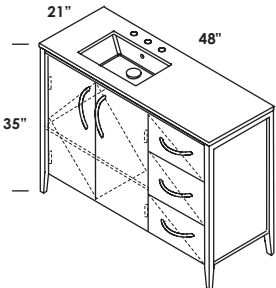

LRS-F-48L

CABINET
STANDARD --- $4825
PREMIUM --- $5325
LUXURY --- $5825

COUNTERTOP - LRS-48LT

SOLID SURFACE SATIN (M)--- $1090
SOLID SURFACE POLISHED (G)--- $1425
STONE (WH, LN, SL, BN)--- $1550
QUARTZ (PR, FS, AH, CA)--- $2300
00, 01, 02, 03

SINK - 5062UN ID 19 x 11 x 5 1/2 h
WHITE (001) --- $320
Drain options: 7100-12,
7100-16OF, 7100-13OF