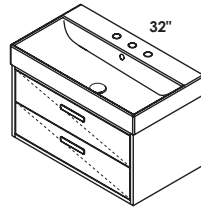

AQS-W-32

CABINET

STANDARD --- $2575
PREMIUM --- $2875
LUXURY --- $3125
HAND-BUFFED HIGH GLOSS ON REQUEST --- $3890

SINK - 5232 32 x 18 x 7 h
WHITE (001) --- $680
00, 01, 02, 03
Drain options: 7100-12,
7100-16OF, 7100-13OF