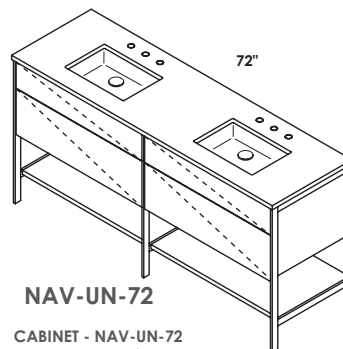

NAV-UN-72

CABINET - NAV-UN-72
STANDARD --- $4150
PREMIUM --- $4550
LUXURY --- $4975
HAND-BUFFED HIGH GLOSS ON REQUEST --- $6250

FRAME - NAV-UN-72F
BRUSHED STAINLESS STEEL (21)--- $1590
POLISHED STAINLESS STEEL (10)--- $2690
MATTE BLACK METAL (44)--- $2690
BRUSHED BRASS (51)--- $5710

COUNTERTOP - NAV-UN-72T
SOLID SURFACE SATIN (M)--- $1585
SOLID SURFACE POLISHED (G)--- $1960
STONE (WH, LN, SL, BN)--- $2300
QUARTZ (PR, FS, AH, CA)--- $3450
00, 01, 02, 03

SINK - 5452UN ID 16 x 11 x 4 h
WHITE (001) --- $320
Drain options: 7100-12,
7100-16OF, 7100-13OF