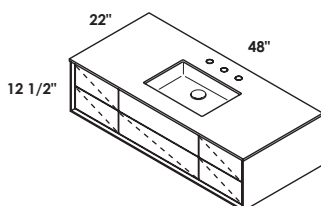

GEM-UN-48

CABINET - GEM-UN-48
STANDARD --- $3890
PREMIUM --- $4275
LUXURY --- $4690
HAND-BUFFED HIGH GLOSS ON REQUEST --- $5850

COUNTERTOP - GEM-UN-48T
SOLID SURFACE SATIN (M)--- $950
SOLID SURFACE POLISHED (G)--- $1190
00, 01, 02, 03

SINK - 5452UN ID 16 x 11 x 4 h
WHITE (001) --- $320
Drain options: 7100-12,
7100-16OF, 7100-13OF