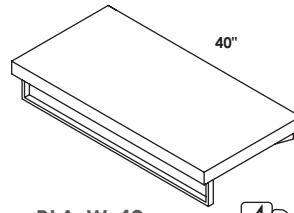

PLA-W-40

COUNTERTOP - WOOD
STANDARD --- $1190
PREMIUM --- $1325
LUXURY --- $1450
HAND-BUFFED HIGH GLOSS
ON REQUEST --- $1790

TOWEL BAR - PLA-BR-39
BRUSHED S. STEEL (21) --- $520
POLISHED S. STEEL (10) --- $700
MATTE BLACK METAL (44) --- $580
BRUSHED BRASS (51) --- $780