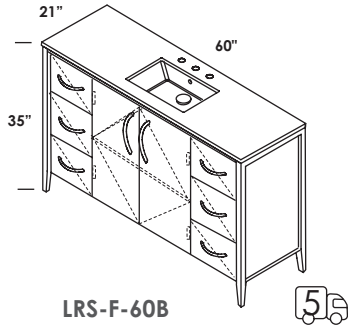

**SINK - 5062UN** ID 19 x 11 x 5 1/2 h  
WHITE (001) --- \$320  
Drain options: 7100-12,  
7100-16OF, 7100-13OF

**LRS-F-60B**

**CABINET**  
 STANDARD --- \$6475  
 PREMIUM --- \$7090  
 LUXURY --- \$7775