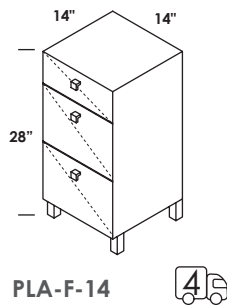

PLA-F-14

CABINET
STANDARD --- $2575
PREMIUM --- $2875
LUXURY --- $3125
HAND-BUFFED HIGH GLOSS
ON REQUEST --- $3890