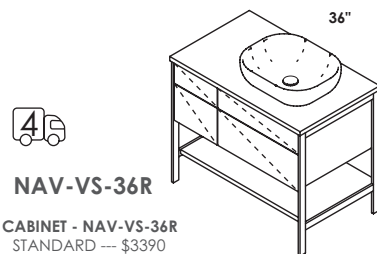

NAV-VS-36R

CABINET - NAV-VS-36R
STANDARD --- $3390
PREMIUM --- $3740
LUXURY --- $4125
HAND-BUFFED HIGH GLOSS ON REQUEST --- $5090

FRAME - NAV-VS-36F
BRUSHED STAINLESS STEEL (21) --- $980
POLISHED STAINLESS STEEL (10) --- $1700
MATTE BLACK METAL (44) --- $1700
BRUSHED BRASS (51) --- $3660

COUNTERTOP - NAV-VS-36RT
SOLID SURFACE SATIN (M) --- $880
SOLID SURFACE POLISHED (G) --- $1180
STONE (WH, LN, SL, BN) --- $1150
QUARTZ (PR, FS, AH, CA) --- $1725
00, 01, 02, 03

SINK - N33 19 x 16 x 6 h
WHITE (001) --- $390
MATTE BLACK (MB) --- $490
Drain options: 7100-13