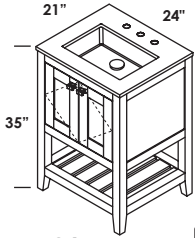

## FEATURES

24", 30", 36", 48", 60", and 72"

undermount white porcelain sink

no hole, one hole, two holes, three holes

standard, premium and luxury

matte or gloss solid surface, natural stone, quartz

hand made construction, soft close drawers and doors,  
open bottom shelf, solid wood legs, polished chrome pulls