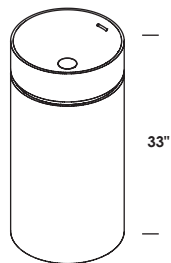

TORRE SOLID SURFACE SINKS

SINK - 5125 16 x 16 x 6 h
GLOSS WHITE (001G) --- $930
MATTE WHITE (001M) --- $930
Drain options: 7100-18OF

PEDESTAL - 5125P
GLOSS WHITE (001G) --- $1390
MATTE WHITE (001M) --- $1390

SINK - 5150 Ø 16 1/2 x 6 h
GLOSS WHITE (001G) --- $810
MATTE WHITE (001M) --- $810
Drain options: 7100-18OF

PEDESTAL - 5150P
GLOSS WHITE (001G) --- $1080
MATTE WHITE (001M) --- $1080

SINK - 7000 Ø 20 x 33 h
POLISHED STAINLESS STEEL (10)--- $1750
Installation options:
-floor plumbing hook up (FL)
-wall plumbing hook up (WL)
00, 01, 02, 03
Drain included, no overflow

OTTAVO PORCELAIN SINKS

SINK - 3601 Ø 17 x 34 h
WHITE (001) --- $2800
00, 01
Drain options: 7100-13
No overflow

SINK - 8055 20 x 20 x 6 h
WHITE (001) --- $880
Drain options: 7100-13
No overflow

PEDESTAL - 8031
WHITE (001) --- $480

LIRICO PORCELAIN SINKS

SINK - H251 28 x 21 x 8 h
WHITE (001) --- $890
01, 02, 03
Drain options: 7100-12

PEDESTAL - H250
WHITE (001) --- $450

SINK - H252 36 x 21 x 8 h
WHITE (001) --- $1290
01, 02, 03
Drain options: 7100-12

PEDESTAL - H250
WHITE (001) --- $450