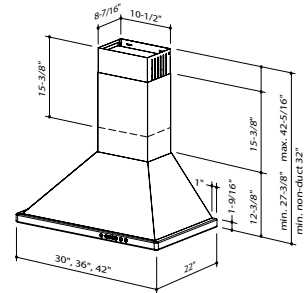

Hood Sizes

Width 30": WTT32I330SB, **36"**: WTT32I336SB, **42"**: WTT32I342SB

Depth 22" (all widths)

Finish

Stocked	Brushed Standard Grade Stainless Steel
Special Order	Not Available

Features

Light Type	Halogen 50W, GU10
Number of Lamps	2 (30", 36"); 3 (42")
Lighting Levels	3
Lighting Lamps Included	Yes
Control Type	4-Speed, Electronic Push-button
Control Features	Heat Sentry™
Control Remote	No
Filter	Stainless Steel Mesh
Filter Options	None Available
Non-ducted Capability	Yes

Installation Requirements

Amps @ 120V	1.7 (30", 36"), 2.0 (42")
Electrical	Plug-in
Duct Size	Internal 300 CFM Blower: 8" Round
Duct Direction	Vertical
Backdraft Damper	Included

A. Installation height above the cooking surface 24–30"