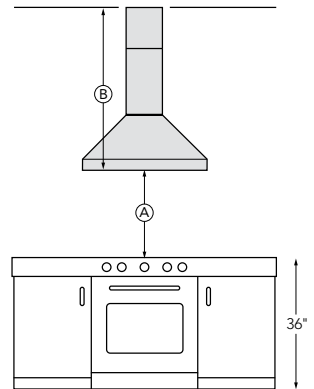

Hood Sizes

Width 30": WTT32I330SB, **36"**: WTT32I336SB, **42"**: WTT32I342SB

Depth 22" (all widths)

Finish

Stocked	Brushed Standard Grade Stainless Steel
Special Order	Not Available

Features

Light Type	Halogen 50W, GU10
Number of Lamps	2 (30", 36"); 3 (42")
Lighting Levels	3
Lighting Lamps Included	Yes
Control Type	4-Speed, Electronic Push-button
Control Features	Heat Sentry™
Control Remote	No
Filter	Stainless Steel Mesh
Filter Options	None Available
Non-ducted Capability	Yes

Blower

Internal CFM	Single; 300 CFM
Sones at Normal	0.8

Accessories

10' Flue Extension (Ducted or Non-ducted)	AEWTT32SB
Non-Duct Recirculating Kit	ANKWTT320 for 30"; ANKWTT326 for 36" & 42"
Decorative Trim	Not available

Installation Requirements

Amps @ 120V	1.7 (30", 36"), 2.0 (42")
Electrical	Plug-in
Duct Size	Internal 300 CFM Blower: 8" Round
Duct Direction	Vertical
Backdraft Damper	Included

A. Installation height above the cooking surface 24–30"

B. Minimum/maximum distance from bottom of range hood to top of telescopic flue : 27-3/8" – 42-5/16"

4-Speed Electronic push-button control provides full range of operation

Quick-release stainless steel filter is dishwasher safe