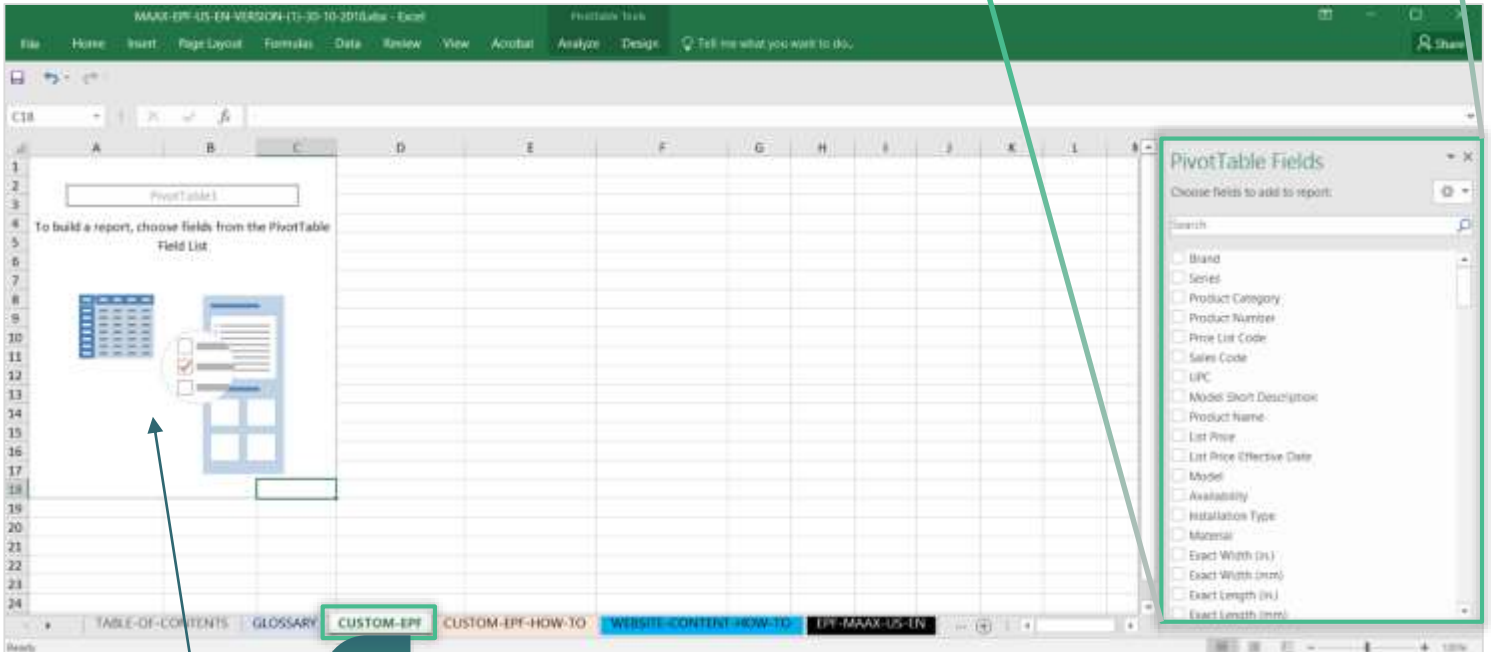

2. Custom EPF (Step 1 of 3)

Step 1: Select the data you want in your custom EPF, in order to update your inventory system or your website.

1) Select the data you want by clicking the checkbox next to each topic.

2) The topic will then appear on the sheet.

Note: the data will appear in the EPF sheet in the same order you selected them. For example, the first item selected will appear in the first column, the second item selected will appear in the second column and so on, regardless of the order in which they appear in the list.