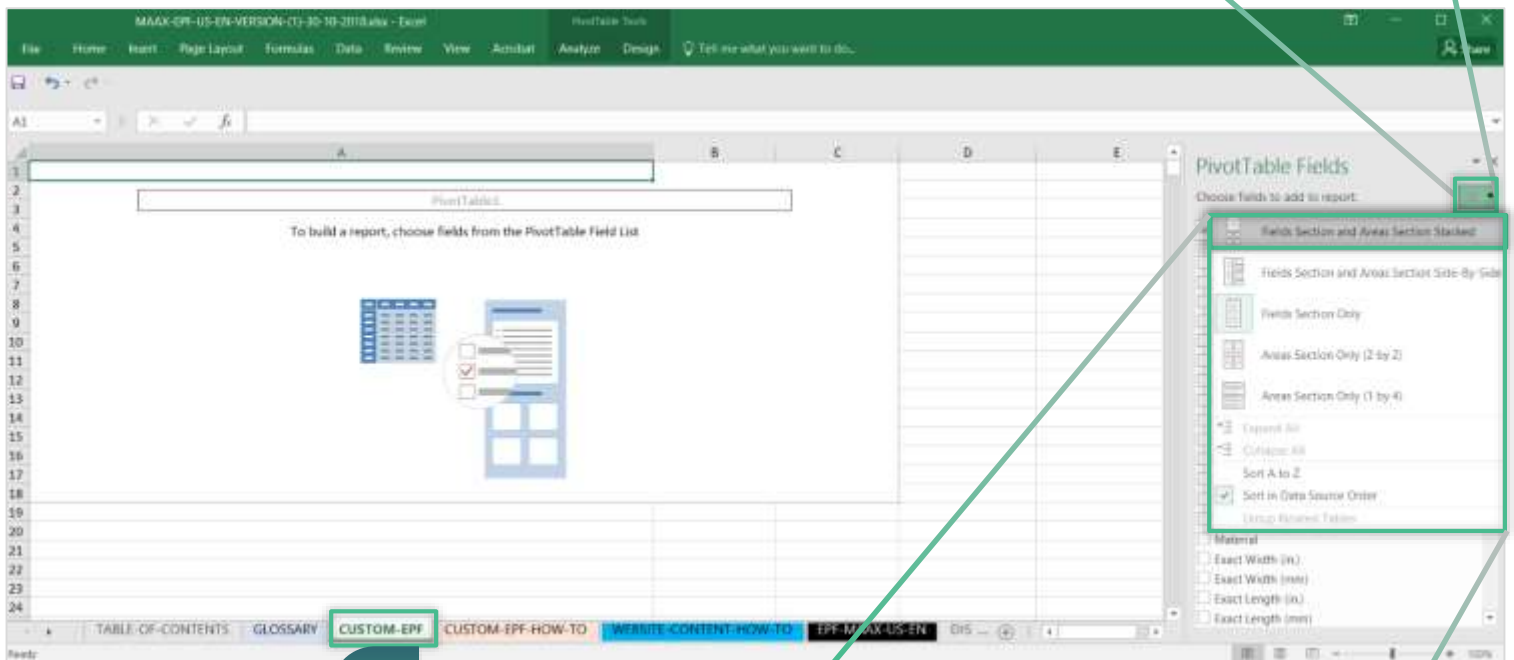

# 3. Website Content Updates (Step 1 of 3)

How to create a data extract for a specific product category

Step 1: Change the Pivot Table Fields panel layout.

1) Click on the gear icon.

2

2) Select the Fields Section with Areas Section Stacked option from the pop up.