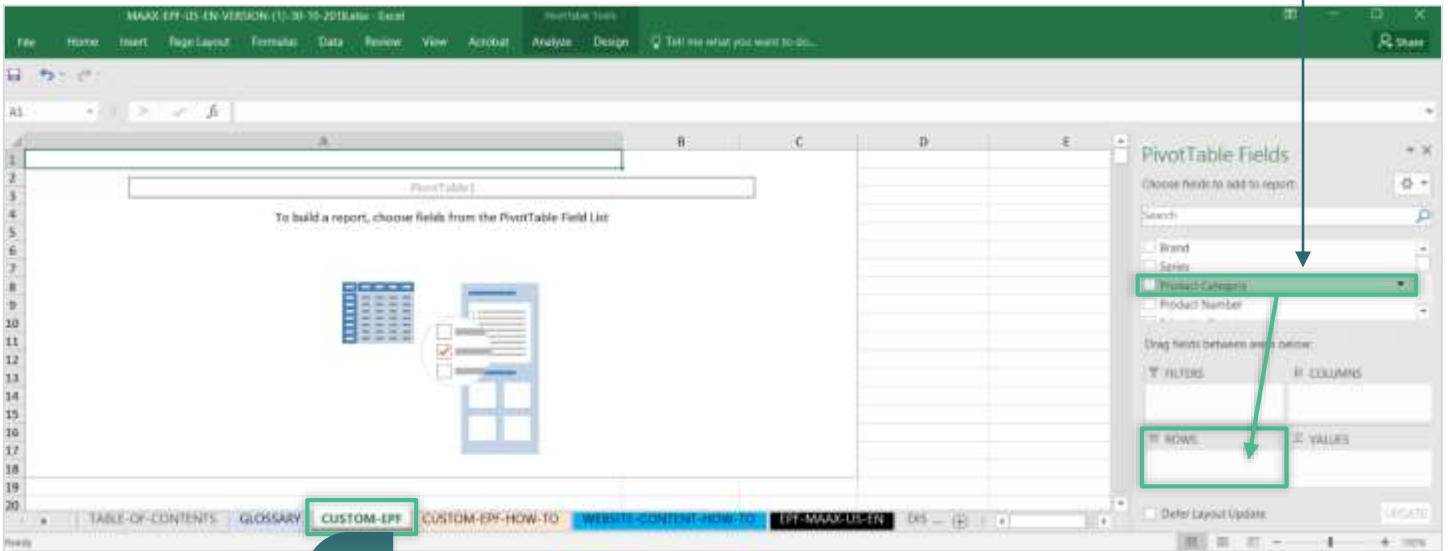

3. Website Content Updates (Step 2 of 3)

How to create a data extract for a specific product category

Step 2: Add the desired Product Category item to the Filter section to create a specific product view.

1) Click on Product Category and drag into the FILTERS window.