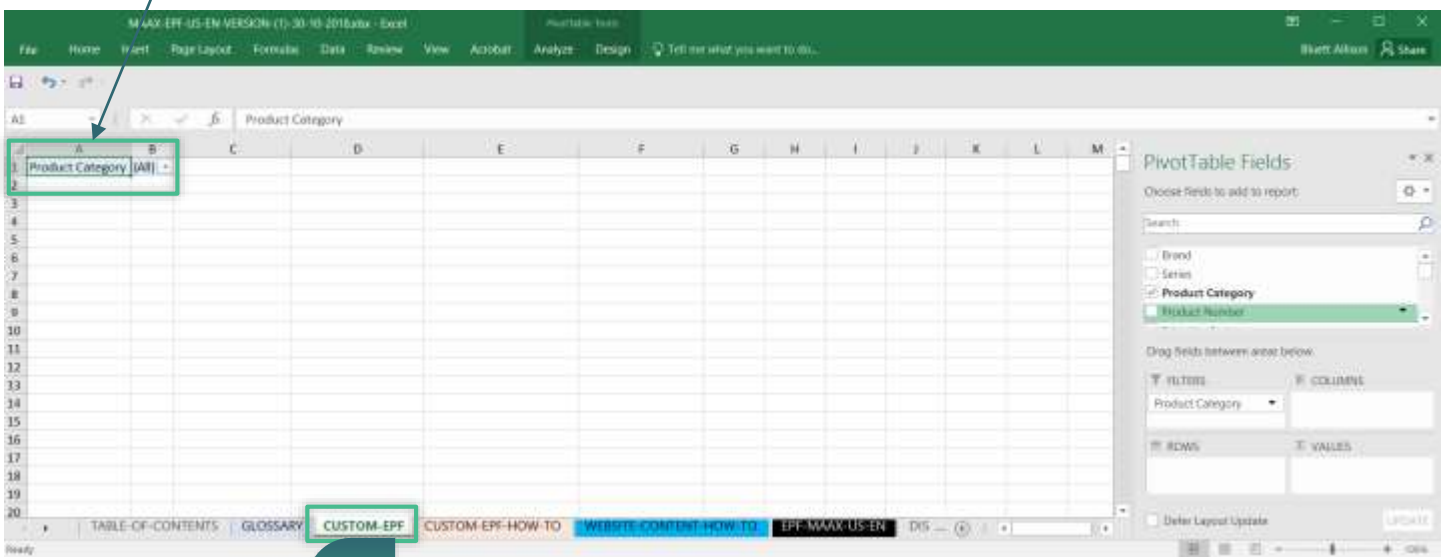

2) The view filter functionality will appear on the sheet, and the Product Category.