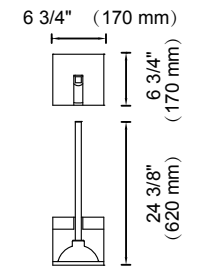

KFS-FSP-SQ			
Stocked In:	Polished:$288	Satin:$375