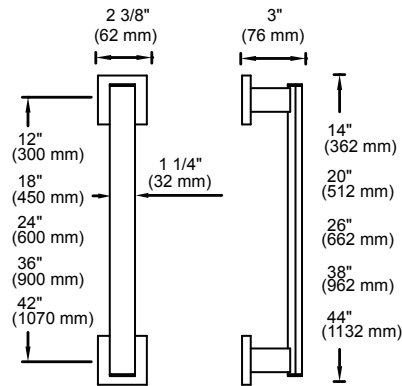

DECORATIVE GRAB BARS

- ALL BRASS CONSTRUCTED -

STOCKED IN POLISHED CHROME (99), BRUSHED NICKEL (81), AND POLISHED NICKEL (68)

LISBON

LISBON GRAB BAR:
This Grab bar is ADA Compliant and features a handle with a 1.25" diameter. Available in sizes: 12", 18", 24", 36" and 42"