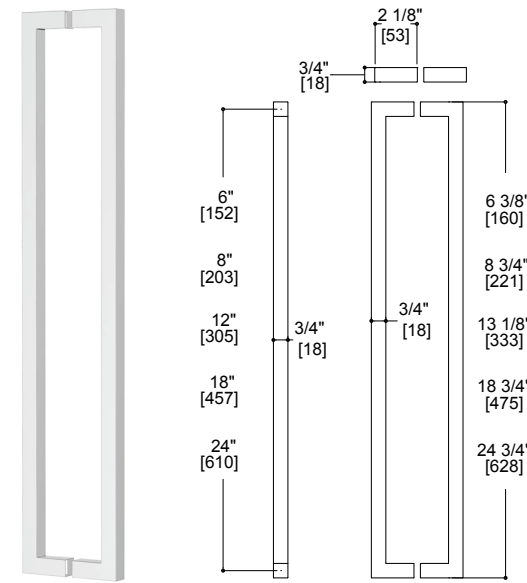

DOUBLE SHOWER DOOR HANDLES

DOUBLE SIDED	ITEM #	POLISHED CHROME	BRUSHED/POLISHED NICKEL	SPECIAL FINISH
6" LENGTH	2487806	$ 139	$ 181	$ 223
8" LENGTH	2487808	$ 166	$ 216	$ 266
12" LENGTH	2487812	$ 202	$ 263	$ 324
18" LENGTH	2487818	$ 250	$ 325	$ 400
24" LENGTH	2487824	$ 289	$ 376	$ 463