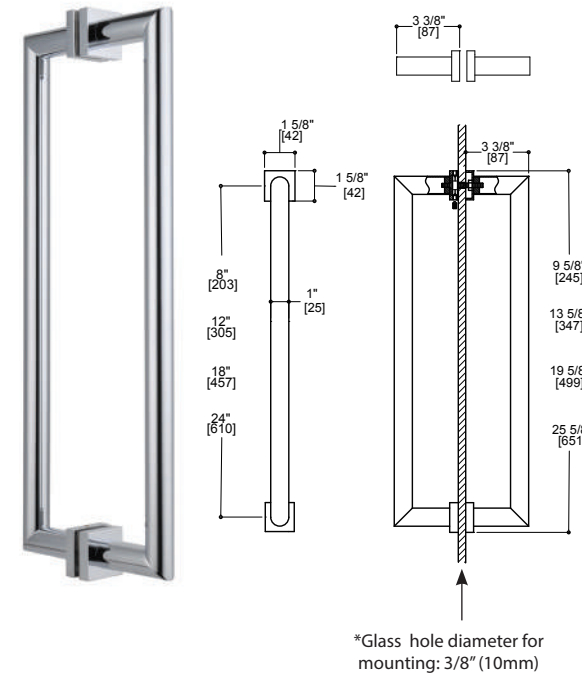

Technical drawing of the Berlin single shower door knob. It shows a front view and a side view. The front view shows a square knob with a curved top. Dimensions include a width of 1 3/8" (35 mm) and a height of 1 3/8" (35 mm). The side view shows a depth of 1 5/16" (24 mm).

Item not available for straight and offset combination.

*Glass hole diameter for mounting: 3/8" (10mm)

SHOWER DOOR HANDLES

COLOGNE

See pages 75 to 79 for the entire Cologne Collection

SINGLE SHOWER DOOR HANDLE

Technical drawing of the Cologne single shower door knob. It shows a front view and a side view. The front view shows a square knob with a curved top. Dimensions include a width of 1 5/8" (42 mm) and a height of 1" (25 mm). The side view shows a depth of 1 1/8" (28 mm).

1 5/8" (42 mm)

1 15/16" (50 mm)

SHOWER DOOR HANDLES

MADRID

See pages 104 to 110 for the entire Madrid Collection

DOUBLE SHOWER DOOR HANDLES

*Glass hole diameter for mounting: 3/8" (10mm)

DOUBLE SHOWER DOOR HANDLES	ITEM #	POLISHED CHROME	BRUSHED/POLISHED NICKEL	SPECIAL FINISH
8" LENGTH	2627808	\$ 219	\$ 285	\$ 351
12" LENGTH	2627812	\$ 245	\$ 319	\$ 392
18" LENGTH	2627818	\$ 282	\$ 367	\$ 452
24" LENGTH	2627824	\$ 312	\$ 406	\$ 500