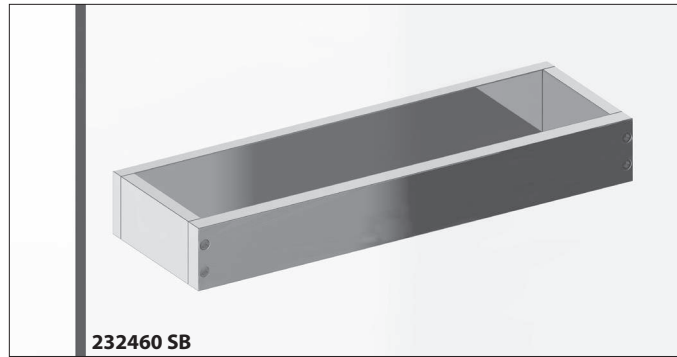

GLASS MOUNTED ACCESSORIES

THE MOST EFFICIENT AND STYLISH WAY TO UTILIZE GLASS WALLS IN YOUR BATHROOM

Kartners Solid Back **SB** products are designed to be adhered to glass walls and partitions – ideal for bathroom renovations that are utilizing existing glass walls or shower doors. We suggest this product be installed by a professional glazier.

Product Features

- Can be installed on tempered glass – a great solution for additional storage
- No mounting brackets and a clean, solid and smooth finish on backside of product
- Installed using high viscosity UV adhesive (not supplied)
- Installation will need access to the backside of surface for UV light to cure adhesive
- You cannot mount back to back with this application – use our Shower Door Handles or Through Glass product for this application.

Limited wall space? No problem! Kartners Through Glass accessories **TG** are designed to be installed on glass walls and partitions in the bathroom. The holes for this product must be drilled prior to tempering the glass, and hole diameter is 3/8". A decorative cap on the opposite side completes this clean and efficient look.