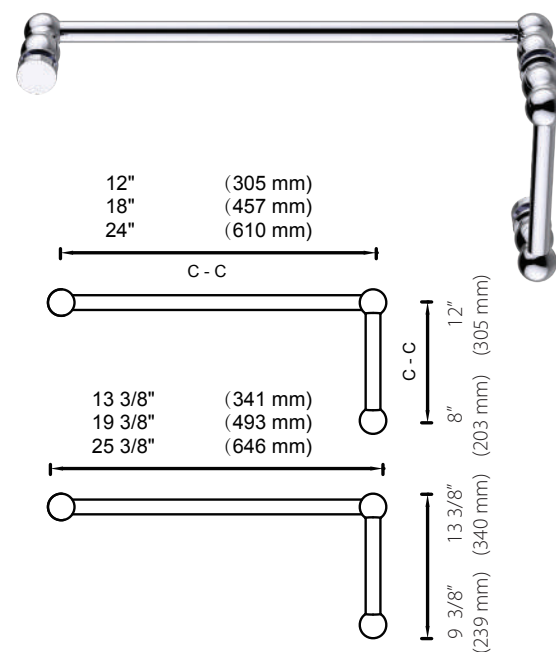

OFFSET SHOWER DOOR HANDLES

NEW

STRAIGHT AND OFFSET COMBINATION KIT (SEE PAGE 5)

COMBO KIT	3227504	$ 26	

Please buy the single combo kit, with the two single handles you would like to offset. Alternatively buy a pre-built offset shower door handle below

OFFSET DOOR HANDLES	ITEM #	POLISHED CHROME	BRUSHED/POLISHED NICKEL	SPECIAL FINISH
8"x18"	32270818	$ 526	$ 677	$ 827
8"x24"	32270824	$ 543	$ 699	$ 854
12"x18"	32271218	$ 537	$ 691	$ 844
12"x24"	32271224	$ 554	$ 713	$ 871

SPECIAL FINISHES: See inside front cover for other finishes available and colour sample