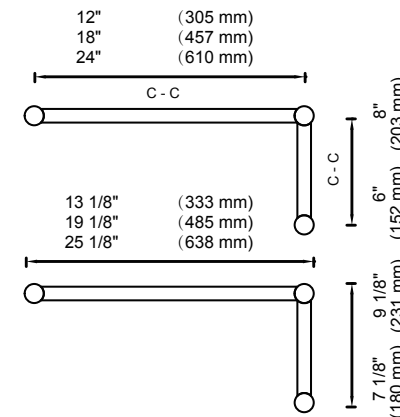

OFFSET SHOWER DOOR HANDLE

NEW

STRAIGHT AND OFFSET COMBINATION KIT (SEE PAGE 5)

COMBO KIT	1377504	$ 26	$ 34	$ 42	$ 34

Please buy the single combo kit, with the two single handles you would like to offset. Alternatively buy a pre-built offset shower door handle below

OFFSET DOOR HANDLES	ITEM #	POLISHED CHROME	BRUSHED/POLISHED NICKEL	SPECIAL FINISH	MATTE BLACK*
6"x18"	13770618	$ 293	$ 382	$ 470	
6"x24"	13770624	$ 305	$ 397	$ 489	
8"x18"	13770818	$ 299	$ 390	$ 480	$ 390
8"x24"	13770824	$ 311	$ 405	$ 499	$ 405
12"x18"	13771218	$ 305	$ 398	$ 490	$ 398
12"x24"	13771224	$ 317	$ 413	$ 509	$ 413

SPECIAL FINISHES: See inside front cover for other finishes available and colour sample