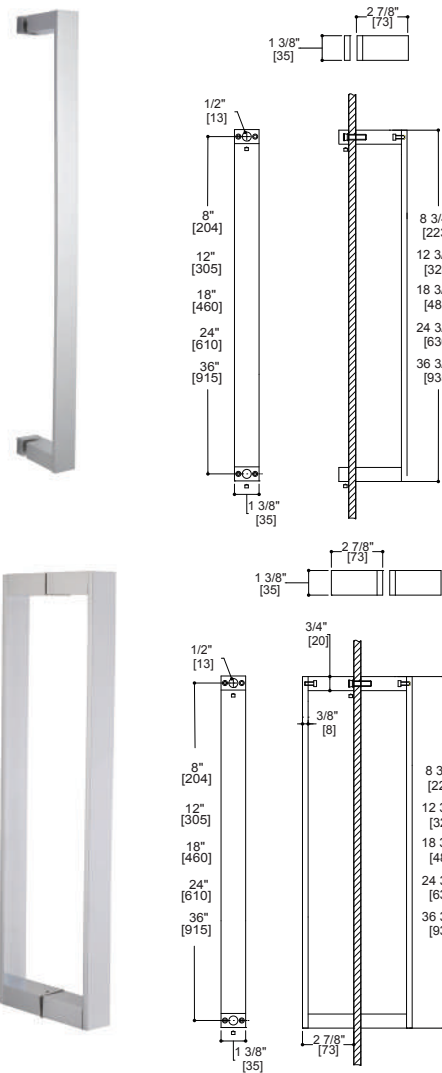

BERLIN COLLECTION

SHOWER DOOR HANDLES

SINGLE SHOWER DOOR HANDLES	ITEM #	POLISHED CHROME	BRUSHED/POLISHED NICKEL	SPECIAL FINISH
8" LENGTH	2327508	$ 271	$ 353	$ 434
12" LENGTH	2327512	$ 294	$ 383	$ 471
18" LENGTH	2327518	$ 309	$ 402	$ 495
24" LENGTH	2327524	$ 337	$ 439	$ 540
36" LENGTH	2327536	$ 359	$ 467	$ 575
TO PAIR WITH SHOWER DOOR KNOB - ITEM BELOW REQUIRED				
SINGLE KNOB	2327503	$ 50	$ 65	$ 80

DOUBLE SHOWER DOOR HANDLES	ITEM #	POLISHED CHROME	BRUSHED/POLISHED NICKEL	SPECIAL FINISH
8" LENGTH	2327808	$ 449	$ 584	$ 719
12" LENGTH	2327812	$ 484	$ 630	$ 775
18" LENGTH	2327818	$ 509	$ 662	$ 815
24" LENGTH	2327824	$ 552	$ 718	$ 884
36" LENGTH	2327836	$ 589	$ 766	$ 943

SHOWER DOOR KNOBS

2327501	$ 55	$ 72	$ 88

2327502	$ 68	$ 89	$ 109