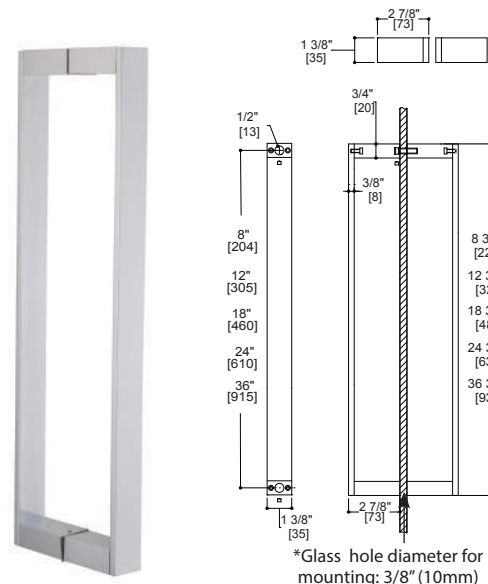

DOUBLE SHOWER DOOR HANDLES

DOUBLE SIDED	ITEM #	POLISHED CHROME	BRUSHED/POLISHED NICKEL	SPECIAL FINISH
8" LENGTH	2327808	$ 449	$ 584	$ 719
12" LENGTH	2327812	$ 484	$ 630	$ 775
18" LENGTH	2327818	$ 509	$ 662	$ 815
24" LENGTH	2327824	$ 552	$ 718	$ 884
36" LENGTH	2327836	$ 589	$ 766	$ 943

Item not available for straight and offset combination.

*Glass hole diameter for mounting: 3/8" (10mm)

SHOWER DOOR HANDLES

COLOGNE

See pages 75 to 79 for the entire Cologne Collection