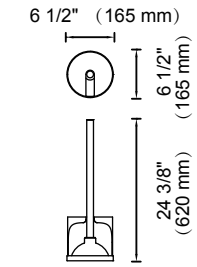

FREE STANDING

FREE STANDING STOCKED IN POLISHED CHROME (99) AND BRUSHED NICKEL (81)

KFS-FSP-RD			
Stocked In:	Polished:$258	Satin:$335