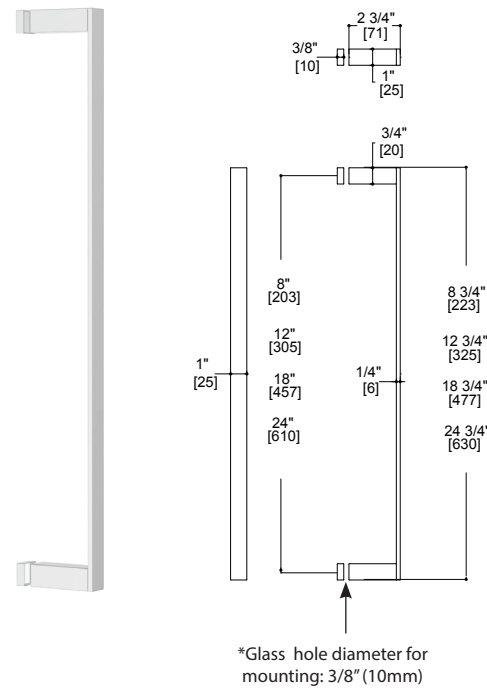

SHOWER DOOR HANDLES

MUNICH

See pages 119 to 122 for the entire Munich Collection

SINGLE SHOWER DOOR HANDLE

SINGLE SIDED	ITEM #	POLISHED CHROME	BRUSHED/POLISHED NICKEL	SPECIAL FINISH
8" LENGTH	2887508	$ 179	$ 233	$ 287
12" LENGTH	2887512	$ 197	$ 257	$ 316
18" LENGTH	2887518	$ 224	$ 292	$ 359
24" LENGTH	2887524	$ 254	$ 331	$ 407

SINGLE KNOB TO PAIR WITH SINGLE SHOWER DOOR HANDLE