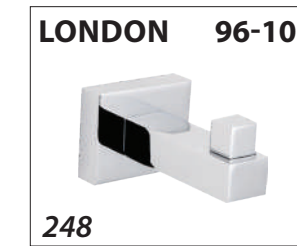

GLOBAL COLLECTIONS

KARTNERS
BATHROOM ACCESSORIES+

SPECIAL FINISHES: See inside front cover for other finishes available and colour sample