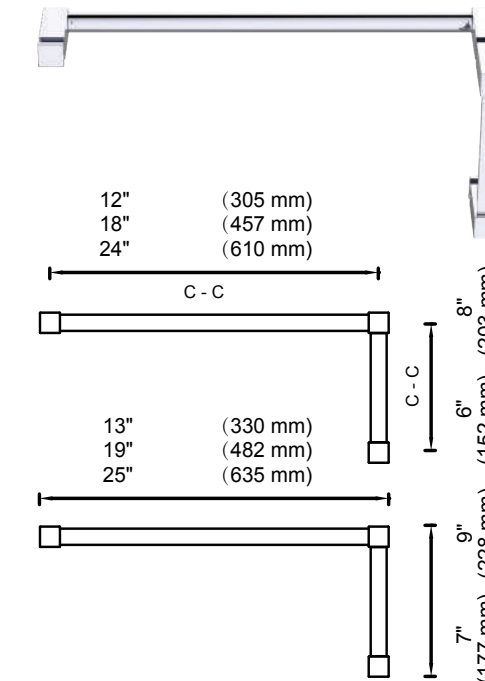

OFFSET SHOWER DOOR HANDLES

STRAIGHT AND OFFSET COMBINATION KIT (SEE PAGE 5)				
COMBO KIT	2777504	$ 26	$ 34	$ 42

Please buy the single combo kit, with the two single handles you would like to offset. Alternatively buy a pre-built offset shower door handle below

OFFSET DOOR HANDLES	ITEM #	POLISHED CHROME	BRUSHED/POLISHED NICKEL	SPECIAL FINISH
6"x18"	27770618	$ 307	$ 400	$ 492
6"x24"	27770624	$ 319	$ 416	$ 512
8"x18"	27770818	$ 314	$ 409	$ 503
8"x24"	27770824	$ 326	$ 425	$ 523
12"x18"	27771218	$ 321	$ 418	$ 514
12"x24"	27771224	$ 333	$ 434	$ 534