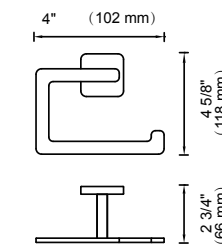

254152	$ 85	$ 111	$ 136