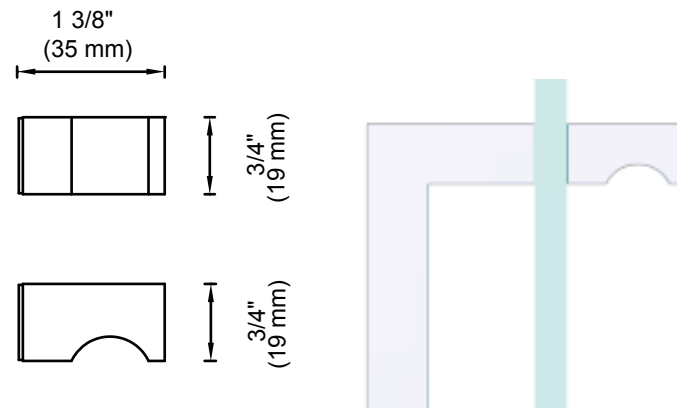

SHOWER DOOR HANDLES

LONDON

See pages 96 to 101 for the entire Madrid Collection