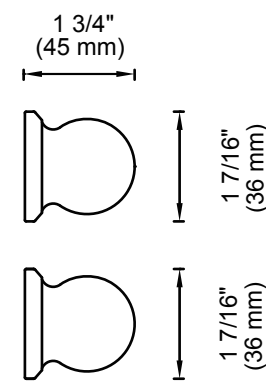

*Glass hole diameter for mounting: 3/8" (10mm)

SHOWER DOOR HANDLES

FLORENCE

See pages 80 to 83 for the entire Florence Collection