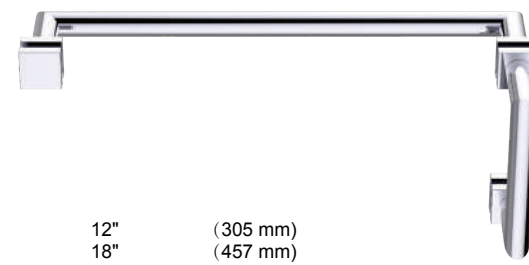

NEW

STRAIGHT AND OFFSET COMBINATION KIT (SEE PAGE 5)				
COMBO KIT	2627504	$ 36	$ 47	$ 58

Please buy the single combo kit, with the two single handles you would like to offset. Alternatively buy a pre-built offset shower door handle below

OFFSET DOOR HANDLES	ITEM #	POLISHED CHROME	BRUSHED/POLISHED NICKEL	SPECIAL FINISH
8"x18"	26270818	$ 363	$ 473	$ 582
8"x24"	26270824	$ 377	$ 491	$ 605
12"x18"	26271218	$ 378	$ 493	$ 606
12"x24"	26271224	$ 392	$ 511	$ 629

SPECIAL FINISHES: See inside front cover for other finishes available and colour sample