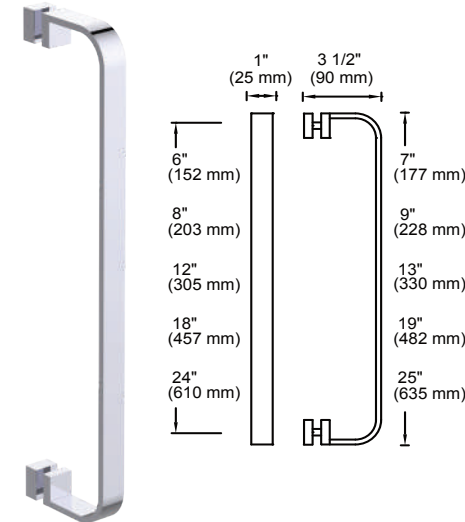

Technical drawing of the Berlin single shower door knob. It shows a front view and a side view. The front view shows a square knob with a curved top. Dimensions include a width of 1 3/8" (35 mm) and a height of 1 3/8" (35 mm). The side view shows a depth of 1 5/16" (24 mm).

Item not available for straight and offset combination.

*Glass hole diameter for mounting: 3/8" (10mm)

SHOWER DOOR HANDLES

COLOGNE

See pages 75 to 79 for the entire Cologne Collection

SINGLE SHOWER DOOR HANDLE

SINGLE SHOWER DOOR KNOB

SINGLE SIDED	ITEM #	POLISHED CHROME	BRUSHED/POLISHED NICKEL	SPECIAL FINISH	MATTE BLACK
8" LENGTH	2557508	\$ 124	\$ 162	\$ 199	\$ 162
12" LENGTH	2557512	\$ 149	\$ 194	\$ 239	\$ 194
18" LENGTH	2557518	\$ 182	\$ 237	\$ 292	\$ 237
24" LENGTH	2557524	\$ 215	\$ 280	\$ 344	\$ 280
TO PAIR WITH SHOWER DOOR KNOB - ITEM BELOW REQUIRED					
SINGLE KNOB	2557503	\$ 50	\$ 65	\$ 80	\$ 65

Technical drawing of the Cologne single shower door knob. It shows a front view and a side view. The front view shows a square knob with a curved top. Dimensions include a width of 1 5/8" (42 mm) and a height of 1" (25 mm). The side view shows a depth of 1 1/8" (28 mm).