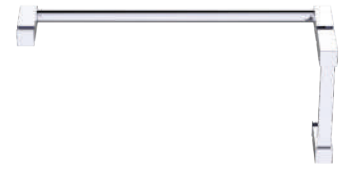

NEW
See page 25 for full list of Porto offset shower door handles

SHOWER DOOR KNOBS

		1377501	$ 36	$ 47	$ 58	$ 47

		1377502	$ 56	$ 73	$ 90	$ 73

DOUBLE SHOWER DOOR HANDLE KNOB