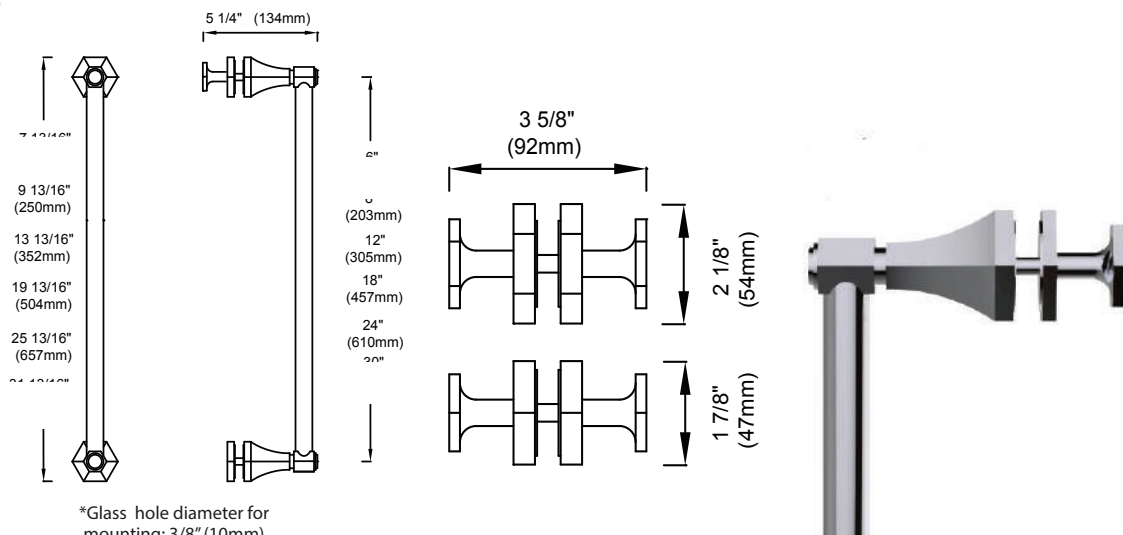

SINGLE KNOB TO PAIR WITH SHOWER DOOR HANDLE

TO PAIR WITH SHOWER DOOR KNOB - ITEM BELOW REQUIRED				
SINGLE KNOB	3427503	$ 36	$ 47	$ 58

SHOWER DOOR HANDLES

PISA

NEW FOR 2018

See pages 135 to 140 for the entire Pisa Collection