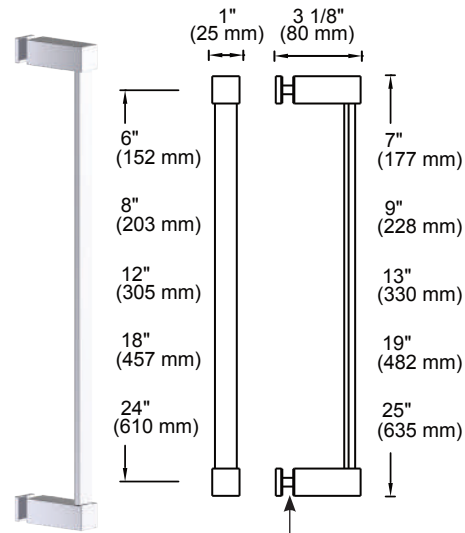

Technical drawing of the Berlin single shower door knob. It shows a front view and a side view. The front view shows a square knob with a curved top. Dimensions include a width of 1 3/8" (35 mm) and a height of 1 3/8" (35 mm). The side view shows a depth of 1 5/16" (24 mm).

Technical drawing of the Cologne single shower door knob. It shows a front view and a side view. The front view shows a square knob with a curved top. Dimensions include a width of 1 5/8" (42 mm) and a height of 1" (25 mm). The side view shows a depth of 1 1/8" (28 mm).

SPECIAL FINISHES: See inside front cover for other finishes available and colour sample

SHOWER DOOR HANDLES

LISBON

See pages 86 to 95 for the entire Lisbon Collection

SINGLE SHOWER DOOR HANDLE

*Glass hole diameter for mounting: 3/8" (10mm)