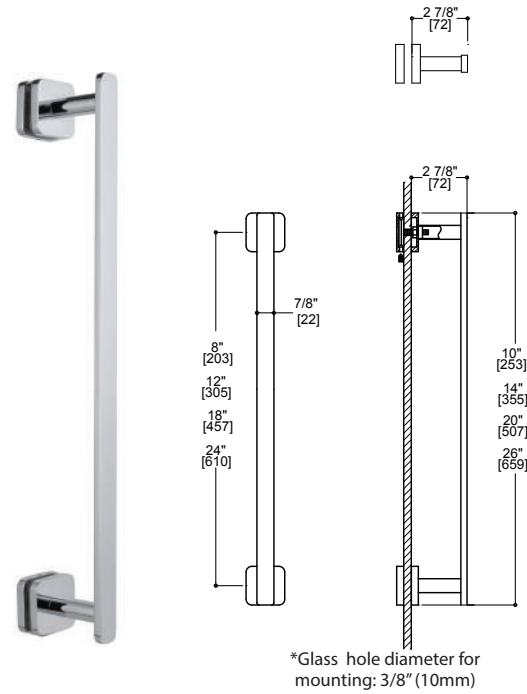

SHOWER DOOR HANDLES

MILAN

See pages 111 to 115 for the entire Milan Collection

SINGLE SHOWER DOOR HANDLES