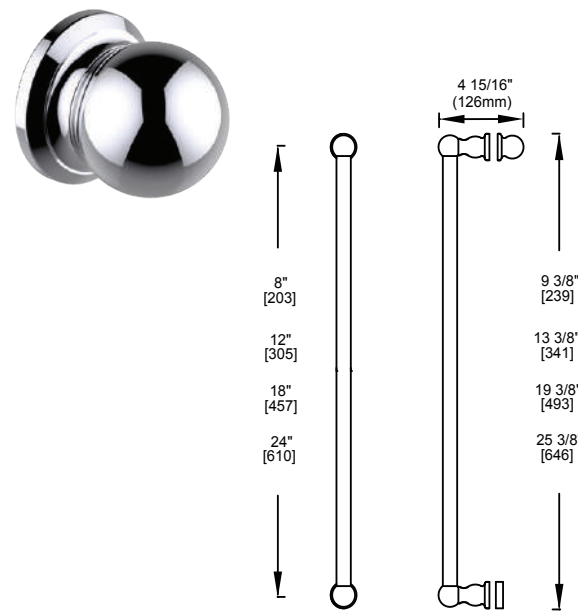

SINGLE KNOB TO PAIR WITH SHOWER DOOR HANDLE

TO PAIR WITH SHOWER DOOR KNOB - ITEM BELOW REQUIRED			
SINGLE KNOB	3227503	$ 70	$ 91