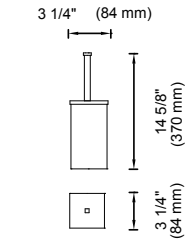

TOILET BRUSH SET

262620	$ 148	$ 193	$ 237
Replacement Brush Heads (Kit of 2)		White TBH-W Black TBH-B	$ 26 $ 26