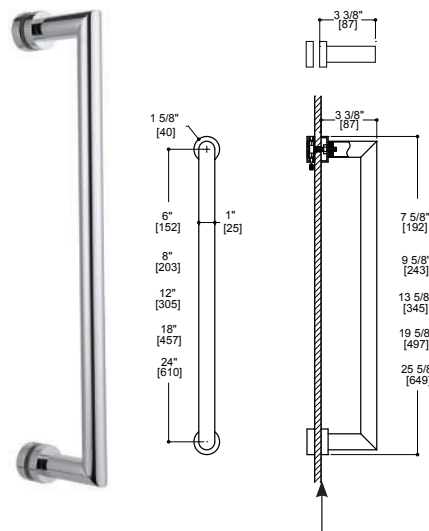

Item not available for straight and offset combination.

SHOWER DOOR HANDLES

FLORENCE

See pages 80 to 83 for the entire Florence Collection

SINGLE SHOWER DOOR HANDLES

SINGLE SIDED	ITEM #	POLISHED CHROME	BRUSHED/POLISHED NICKEL	SPECIAL FINISH
8" LENGTH	3227508	\$ 234	\$ 305	\$ 375
12" LENGTH	3227512	\$ 245	\$ 319	\$ 392
18" LENGTH	3227518	\$ 266	\$ 346	\$ 426
24" LENGTH	3227524	\$ 283	\$ 368	\$ 453

See pages 80 to 83 for the entire Florence Collection

DOUBLE SHOWER DOOR HANDLES

*Glass hole diameter for mounting: 3/8" (10mm)

DOUBLE SHOWER DOOR HANDLES	ITEM #	POLISHED CHROME	BRUSHED/POLISHED NICKEL	SPECIAL FINISH
8" LENGTH	3227808	\$ 373	\$ 485	\$ 597
12" LENGTH	3227812	\$ 381	\$ 496	\$ 610
18" LENGTH	3227818	\$ 403	\$ 524	\$ 645
24" LENGTH	3227824	\$ 438	\$ 570	\$ 701

SPECIAL FINISHES: See inside front cover for other finishes available and colour sample

SHOWER DOOR HANDLES

LISBON

See pages 86 to 95 for the entire Lisbon Collection

SINGLE SHOWER DOOR HANDLE

*Glass hole diameter for mounting: 3/8" (10mm)

SPECIAL FINISHES: See inside front cover for other finishes available and colour sample

SHOWER DOOR HANDLES

OSLO

See pages 126-134 for the entire Oslo Collection

SINGLE SHOWER DOOR HANDLE

*Glass hole diameter for mounting: 3/8" (10mm)