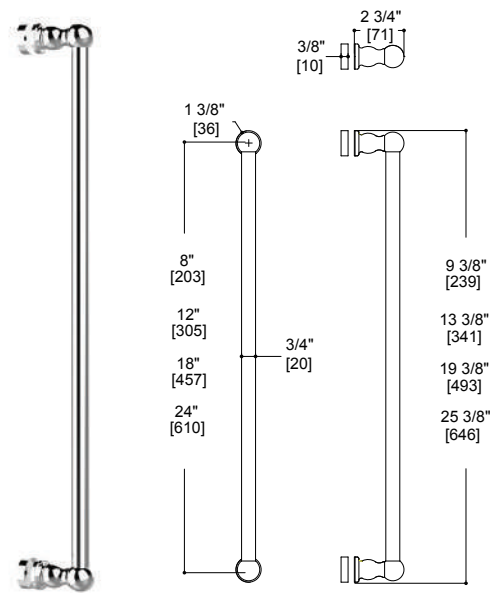

SHOWER DOOR HANDLES

FLORENCE

See pages 80 to 83 for the entire Florence Collection

SINGLE SHOWER DOOR HANDLES

SINGLE SIDED	ITEM #	POLISHED CHROME	BRUSHED/POLISHED NICKEL	SPECIAL FINISH
8" LENGTH	3227508	$ 234	$ 305	$ 375
12" LENGTH	3227512	$ 245	$ 319	$ 392
18" LENGTH	3227518	$ 266	$ 346	$ 426
24" LENGTH	3227524	$ 283	$ 368	$ 453