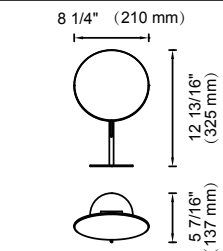

FREE STANDING - SINGLE SIDED (3X MAGNIFICATION)

KCM-FS-RD-8	$ 144	$ 188	$ N/A