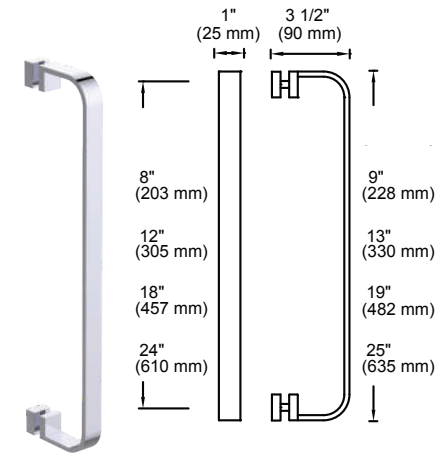

COLOGNE COLLECTION

STOCKED IN POLISHED CHROME (99), BRUSHED NICKEL (81) AND MATTE BLACK (48)

	ITEM #	POLISHED CHROME	BRUSHED/POLISHED NICKEL	SPECIAL FINISH	MATTE BLACK
23 5/8" (600 mm) 1" (25 mm) 8 1/4" (210 mm) TOWEL SHELF	255440	$ 340	$ 442	$ 544	$ 442
23 5/8" (600 mm) 5 7/8" (150 mm) 8 1/4" (210 mm) TOWEL SHELF W/TOWEL BAR	255442	$ 382	$ 497	$ 612	$ 497
20 3/16" (513 mm) 1" (25 mm) 5 3/8" (137 mm) GLASS SHELF	255671	$ 232	$ 302	$ 372	$ 302

COLOGNE PAIRS BEAUTIFULLY WITH BONN (75-79)

COLOGNE COLLECTION

SHOWER DOOR HANDLES

SINGLE SHOWER DOOR HANDLES	ITEM #	POLISHED CHROME	BRUSHED/POLISHED NICKEL	SPECIAL FINISH	MATTE BLACK
8" LENGTH	2557508	$ 124	$ 162	$ 199	$ 162
12" LENGTH	2557512	$ 149	$ 194	$ 239	$ 194
18" LENGTH	2557518	$ 182	$ 237	$ 292	$ 237
24" LENGTH	2557524	$ 215	$ 280	$ 344	$ 280
TO PAIR WITH SHOWER DOOR KNOB - ITEM BELOW REQUIRED					
SINGLE KNOB	2557503	$ 50	$ 65	$ 80	$ 65