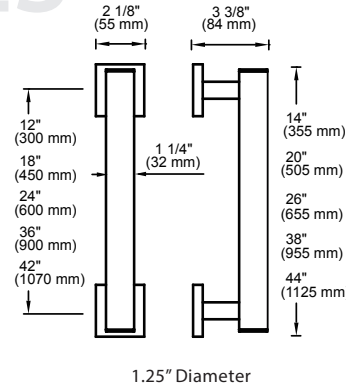

DECORATIVE GRAB BARS

- ALL BRASS CONSTRUCTED -

STOCKED IN POLISHED CHROME (99), BRUSHED NICKEL (81), AND POLISHED NICKEL (68)

9300 SERIES

SQUARE ESCUTCHEON, SQUARE

This Grab bar is ADA Compliant and features a handle with a 1.25" diameter. Available in sizes: 12", 18", 24", 36" and 42"