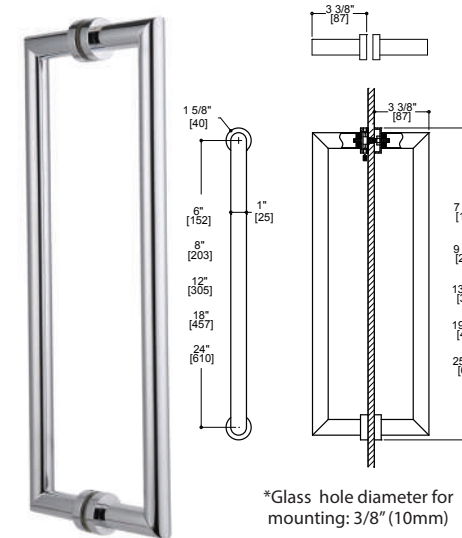

DOUBLE SHOWER DOOR HANDLES

*Glass hole diameter for mounting: 3/8" (10mm)

DOUBLE SHOWER DOOR HANDLES	ITEM #	POLISHED CHROME	BRUSHED/POLISHED NICKEL	SPECIAL FINISH	MATTE BLACK*
6" LENGTH	1447806	$ 184	$ 240	$ 295	
8" LENGTH	1447808	$ 190	$ 247	$ 304	$ 247
12" LENGTH	1447812	$ 212	$ 276	$ 340	$ 276
18" LENGTH	1447818	$ 261	$ 340	$ 418	$ 340
24" LENGTH	1447824	$ 267	$ 348	$ 428	$ 348

OFFSET SHOWER DOOR HANDLES NEW