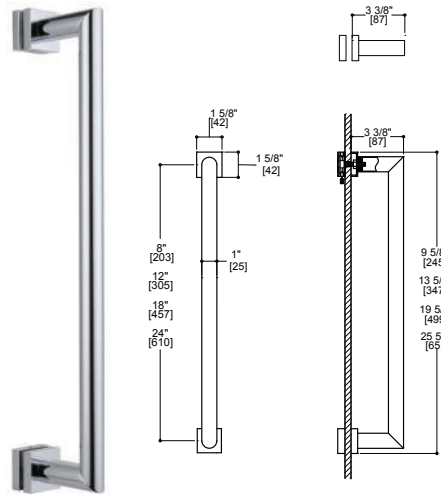

MADRID COLLECTION

SHOWER DOOR HANDLES

SINGLE SHOWER DOOR HANDLES	ITEM #	POLISHED CHROME	BRUSHED/POLISHED NICKEL	SPECIAL FINISH
8" LENGTH	2627508	$ 142	$ 185	$ 228
12" LENGTH	2627512	$ 157	$ 205	$ 252
18" LENGTH	2627518	$ 185	$ 241	$ 296
24" LENGTH	2627524	$ 199	$ 259	$ 319

TO PAIR WITH SHOWER DOOR KNOB - ITEM BELOW REQUIRED

SINGLE KNOB	2627503	$ 46	$ 60	$ 74

STRAIGHT AND OFFSET COMBINATION KIT (SEE PAGE 5)

COMBO KIT	2627504	$ 36	$ 47	$ 58

NEW

See page 15 for full list of Madrid offset shower door handles

DOUBLE SHOWER DOOR HANDLES	ITEM #	POLISHED CHROME	BRUSHED/POLISHED NICKEL	SPECIAL FINISH
8" LENGTH	2627808	$ 219	$ 285	$ 351
12" LENGTH	2627812	$ 245	$ 319	$ 392
18" LENGTH	2627818	$ 282	$ 367	$ 452
24" LENGTH	2627824	$ 312	$ 406	$ 500

SHOWER DOOR KNOBS

2627501	$ 50	$ 65	$ 80

2627502	$ 71	$ 93	$ 114

MILAN COLLECTION

STOCKED IN POLISHED CHROME (99) AND BRUSHED NICKEL (81)

254130	$ 41	$ 54	$ 66

254132	$ 43	$ 56	$ 69

254151	$ 66	$ 86	$ 106

254152	$ 85	$ 111	$ 136

254155	$ 86	$ 112	$ 138

SPECIAL FINISHES: See inside front cover for other finishes available and colour sample