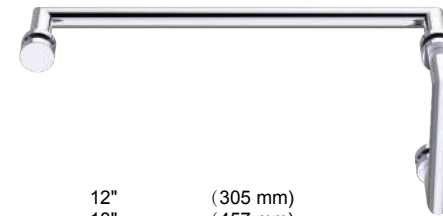

OFFSET SHOWER DOOR HANDLES NEW

STRAIGHT AND OFFSET COMBINATION KIT (SEE PAGE 5)					
COMBO KIT	1447504	$ 36	$ 47	$ 58	$ 47

Please buy the single combo kit, with the two single handles you would like to offset. Alternatively buy a pre-built offset shower door handle below

DOUBLE SHOWER DOOR HANDLES	ITEM #	POLISHED CHROME	BRUSHED/POLISHED NICKEL	SPECIAL FINISH	MATTE BLACK*
6"x18"	14470618	$ 298	$ 389	$ 478	
6"x24"	14470624	$ 337	$ 440	$ 541	
8"x18"	14470818	$ 302	$ 394	$ 484	$ 394
8"x24"	14470824	$ 341	$ 445	$ 547	$ 445
12"x18"	14471218	$ 316	$ 412	$ 507	$ 412
12"x24"	14471224	$ 355	$ 463	$ 570	$ 463

SPECIAL FINISHES: See inside front cover for other finishes available and colour sample