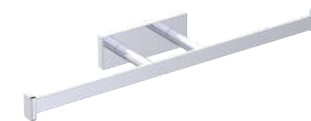

TISSUE HOLDER