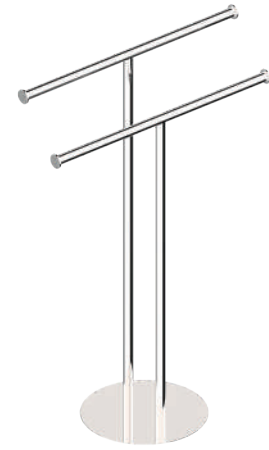

FREE STANDING

FREE STANDING STOCKED IN POLISHED CHROME (99) AND BRUSHED NICKEL (81)

DOUBLE TOWEL RAIL, ROUND CENTER POST

Base Weight: 12lbs

ITEM #	POLISHED CHROME	BRUSHED/POLISHED NICKEL	SPECIAL FINISH
KFS-RD-CP	$ 613	$ 797	$ 981