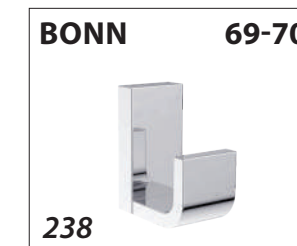

GLOBAL COLLECTIONS

KARTNERS
BATHROOM ACCESSORIES+

SPECIAL FINISHES: See inside front cover for other finishes available and colour sample