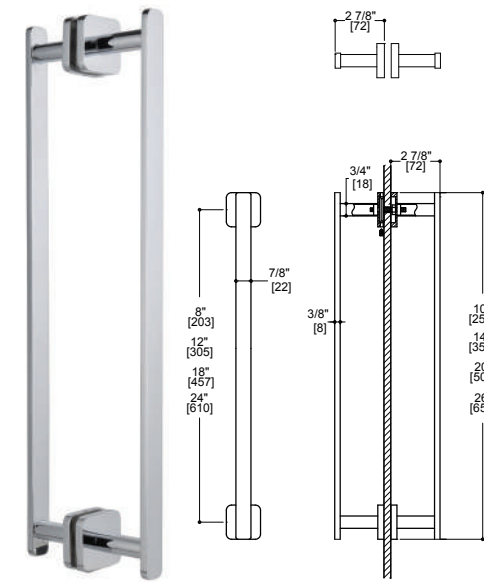

DOUBLE SHOWER DOOR HANDLES

DOUBLE SHOWER DOOR HANDLES	ITEM #	POLISHED CHROME	BRUSHED/POLISHED NICKEL	SPECIAL FINISH
8" LENGTH	2547808	$ 259	$ 337	$ 415
12" LENGTH	2547812	$ 301	$ 392	$ 482
18" LENGTH	2547818	$ 368	$ 479	$ 589
24" LENGTH	2547824	$ 432	$ 562	$ 692