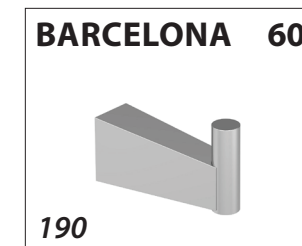

GLOBAL COLLECTIONS

KARTNERS
BATHROOM ACCESSORIES+

SPECIAL FINISHES: See inside front cover for other finishes available and colour sample