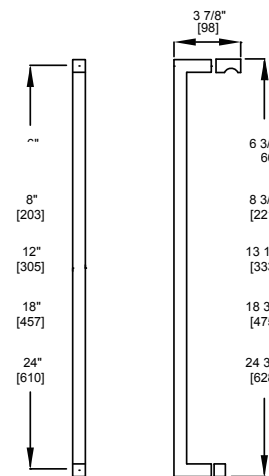

TO PAIR WITH SHOWER DOOR KNOB - ITEM BELOW REQUIRED				
SINGLE KNOB	ITEM #	POLISHED CHROME	BRUSHED/POLISHED NICKEL	SPECIAL FINISH
	2887503	$ 33	$ 43	$ 53

SHOWER DOOR HANDLES

MUNICH

See pages 119 to 122 for the entire Munich Collection