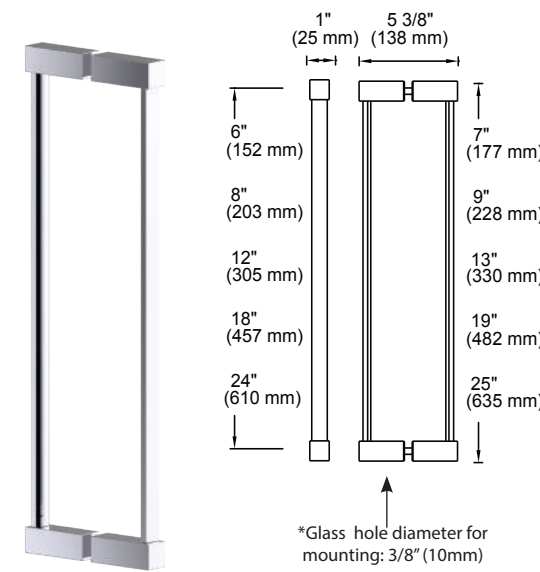

Technical drawing of the Berlin single shower door knob. It shows a front view and a side view. The front view shows a square knob with a curved top. Dimensions include a width of 1 3/8" (35 mm) and a height of 1 3/8" (35 mm). The side view shows a depth of 1 5/16" (24 mm).

Item not available for straight and offset combination.

*Glass hole diameter for mounting: 3/8" (10mm)

SHOWER DOOR HANDLES

COLOGNE

See pages 75 to 79 for the entire Cologne Collection

SINGLE SHOWER DOOR HANDLE

Technical drawing of the Cologne single shower door knob. It shows a front view and a side view. The front view shows a square knob with a curved top. Dimensions include a width of 1 5/8" (42 mm) and a height of 1" (25 mm). The side view shows a depth of 1 1/8" (28 mm).

DOUBLE SHOWER DOOR HANDLES

*Glass hole diameter for mounting: 3/8" (10mm)

DOUBLE SHOWER DOOR HANDLES	ITEM #	POLISHED CHROME	BRUSHED/POLISHED NICKEL	SPECIAL FINISH
6" LENGTH	2777806	\$ 191	\$ 249	\$ 306
8" LENGTH	2777808	\$ 202	\$ 263	\$ 324
12" LENGTH	2777812	\$ 216	\$ 281	\$ 346
18" LENGTH	2777818	\$ 244	\$ 318	\$ 391
24" LENGTH	2777824	\$ 269	\$ 350	\$ 431