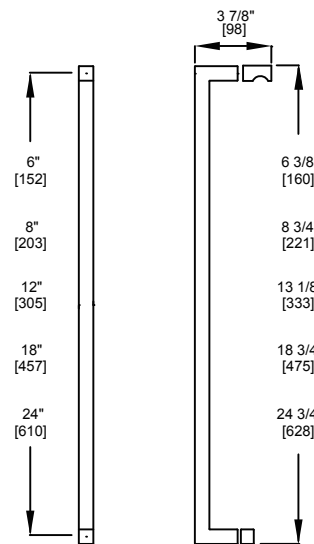

TO PAIR WITH SHOWER DOOR KNOB - ITEM BELOW REQUIRED				
SINGLE KNOB	2487503	$ 25	$ 33	$ 40