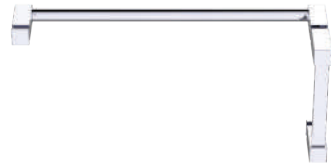

SINGLE SHOWER DOOR HANDLES	ITEM #	POLISHED CHROME	BRUSHED/POLISHED NICKEL	SPECIAL FINISH
8" LENGTH	3427508	$ 141	$ 184	$ 226
12" LENGTH	3427512	$ 148	$ 193	$ 237
18" LENGTH	3427518	$ 160	$ 208	$ 256
24" LENGTH	3427524	$ 169	$ 220	$ 271
TO PAIR WITH SHOWER DOOR KNOB - ITEM BELOW REQUIRED				
SINGLE KNOB	3427503	$ 36	$ 47	$ 58

STRAIGHT AND OFFSET COMBINATION KIT				
COMBO KIT	3427504	$ 22	$ 29	$ 36