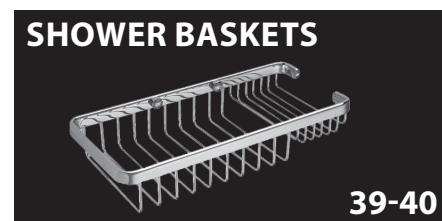

TABLE OF CONTENTS

SHOWER DOOR HANDLES	4	BARCELONA COLLECTION	60	MILAN COLLECTION	111
APPLIANCE PULLS	30	BERLIN COLLECTION	61	MONACO COLLECTION	116
CABINET PULLS & KNOBS	32	BONN COLLECTION	69	MUNICH COLLECTION	119
COAT HOOKS	34	BRUSSELS COLLECTION	71	NAPLES COLLECTION	123
MIRRORS	37	CIRCO COLLECTION	73	OSLO COLLECTION	126
BATH & SHOWER BASKETS	39	COLOGNE COLLECTION	75	PISA COLLECTION NEW	135
HOTEL ITEMS	41	FLORENCE COLLECTION	80	PORTO COLLECTION	141
GRAB BARS	43	GLASGOW COLLECTION	84	SEVILLE COLLECTION	151
GLASS MOUNTED ACCESSORIES	50	LISBON COLLECTION	86	SOFIA COLLECTION	154
TOWEL SHELVES	51	LONDON COLLECTION	96	TURIN COLLECTION	157
SHOWER RODS	52	LYON COLLECTION	102	VERONA	159
FREE STANDING ITEMS	54	MADRID COLLECTION	104