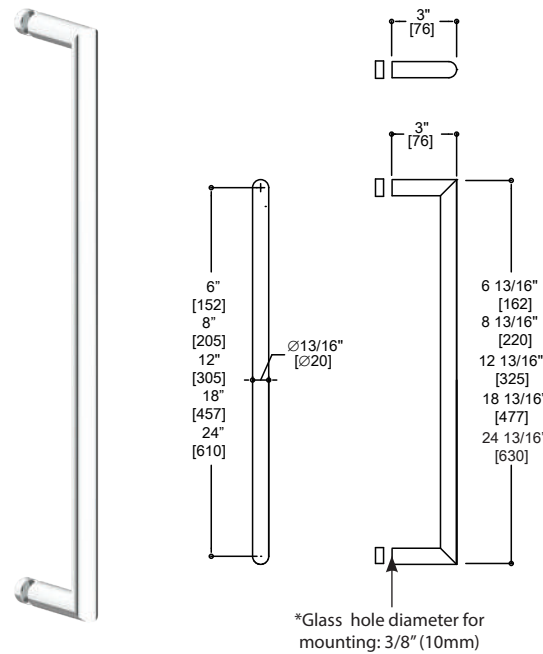

SHOWER DOOR HANDLES

SEVILLE

See pages 151 to 153 for the entire Seville Collection

SINGLE SHOWER DOOR HANDLES

SINGLE SIDED	ITEM #	POLISHED CHROME	BRUSHED/POLISHED NICKEL	SPECIAL FINISH
6" LENGTH	1887506	$ 76	$ 99	$ 122
8" LENGTH	1887508	$ 85	$ 111	$ 136
12" LENGTH	1887512	$ 99	$ 129	$ 159
18" LENGTH	1887518	$ 112	$ 146	$ 180
24" LENGTH	1887524	$ 127	$ 166	$ 204

*Glass hole diameter for mounting: 3/8" (10mm)

SINGLE KNOB TO PAIR WITH SHOWER DOOR HANDLE

TO PAIR WITH SHOWER DOOR KNOB - ITEM BELOW REQUIRED				
SINGLE KNOB	1887503	$ 22	$ 29	$ 36