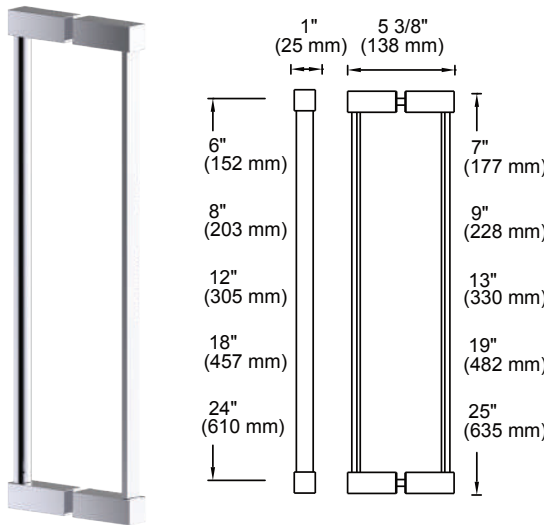

ITEM #	POLISHED CHROME	BRUSHED/POLISHED NICKEL	SPECIAL FINISH	MATTE BLACK
2775QLG	\$ 9	\$ 12	\$ 15	\$ 12

LISBON LARGE SQUARE ROSETTE

SPECIFICATIONS FOR LARGE SQUARE ROSETTE 2775QLG

LISBON COLLECTION

SHOWER DOOR HANDLES