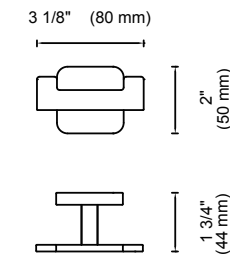

STOCKED IN POLISHED CHROME (99) AND BRUSHED NICKEL (81)

ROBE HOOK

254130	\$ 41	\$ 54	\$ 66
--------	-------	-------	-------

DOUBLE ROBE HOOK

254132	\$ 43	\$ 56	\$ 69
--------	-------	-------	-------

TISSUE HOLDER