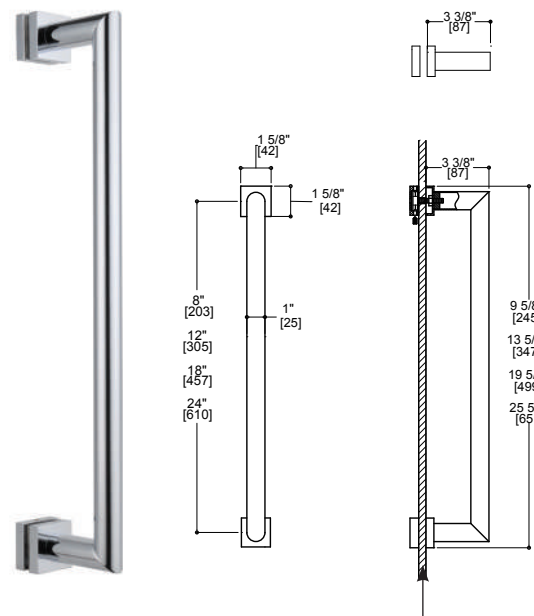

SHOWER DOOR HANDLES

MADRID

See pages 104 to 110 for the entire Madrid Collection

SINGLE SHOWER DOOR HANDLE

SINGLE SIDED	ITEM #	POLISHED CHROME	BRUSHED/POLISHED NICKEL	SPECIAL FINISH
8" LENGTH	2627508	$ 142	$ 185	$ 228
12" LENGTH	2627512	$ 157	$ 205	$ 252
18" LENGTH	2627518	$ 185	$ 241	$ 296
24" LENGTH	2627524	$ 199	$ 259	$ 319

*Glass hole diameter for mounting: 3/8" (10mm)

SINGLE KNOB TO PAIR WITH SINGLE SHOWER DOOR HANDLE