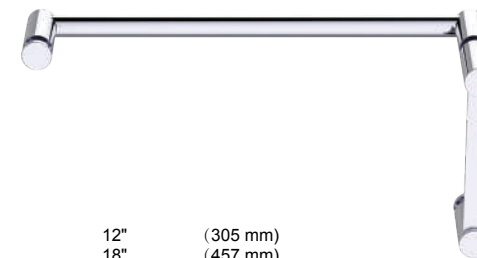

OFFSET SHOWER DOOR HANDLE

NEW

STRAIGHT AND OFFSET COMBINATION KIT (SEE PAGE 5)

COMBO KIT	1377504	$ 26	$ 34	$ 42	$ 34

Please buy the single combo kit, with the two single handles you would like to offset. Alternatively buy a pre-built offset shower door handle below

OFFSET DOOR HANDLES	ITEM #	POLISHED CHROME	BRUSHED/POLISHED NICKEL	SPECIAL FINISH	MATTE BLACK*
6"x18"	13770618	$ 293	$ 382	$ 470	
6"x24"	13770624	$ 305	$ 397	$ 489	
8"x18"	13770818	$ 299	$ 390	$ 480	$ 390
8"x24"	13770824	$ 311	$ 405	$ 499	$ 405
12"x18"	13771218	$ 305	$ 398	$ 490	$ 398
12"x24"	13771224	$ 317	$ 413	$ 509	$ 413

SPECIAL FINISHES: See inside front cover for other finishes available and colour sample