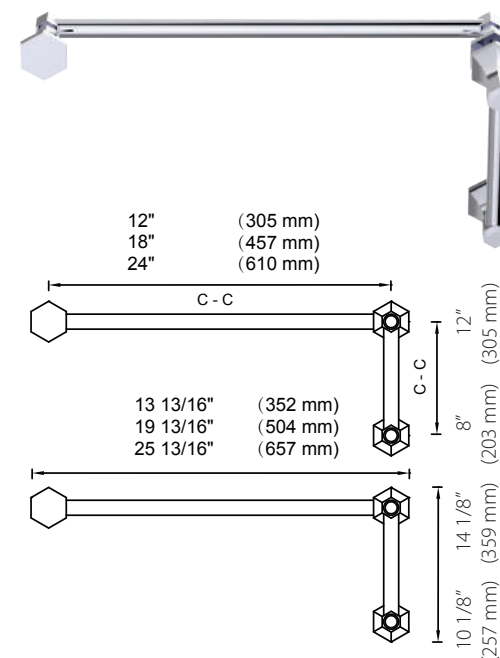

OFFSET SHOWER DOOR HANDLES

STRAIGHT AND OFFSET COMBINATION KIT (SEE PAGE 5)

COMBO KIT	3427504	$ 22	$ 29	$ 36

Please buy the single combo kit, with the two single handles you would like to offset. Alternatively buy a pre-built offset shower door handle below

OFFSET DOOR HANDLES	ITEM #	POLISHED CHROME	BRUSHED/POLISHED NICKEL	SPECIAL FINISH
8"x18"	34270818	$ 323	$ 421	$ 518
8"x24"	34270824	$ 332	$ 433	$ 533
12"x18"	34271218	$ 330	$ 430	$ 529
12"x24"	34271224	$ 339	$ 442	$ 544

SPECIAL FINISHES: See inside front cover for other finishes available and colour sample