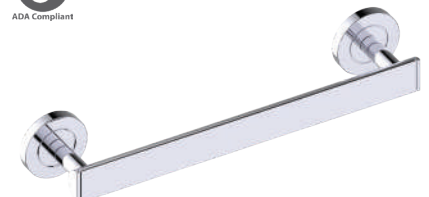

LISBON

LISBON GRAB BAR:
This Grab bar is ADA Compliant and features a handle with a 1.25" diameter. Available in sizes: 12", 18", 24", 36" and 42"

PORTO

PORTO GRAB BAR:
This Grab bar is ADA Compliant and features a handle with a 1.25" diameter. Available in sizes: 12", 18", 24", 36" and 42"