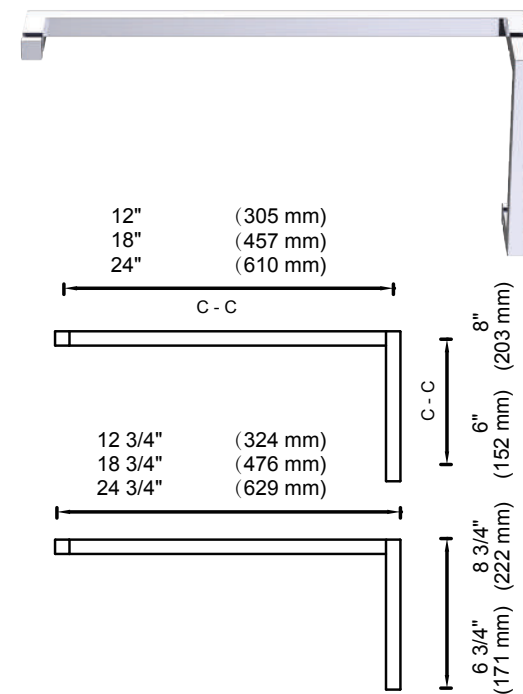

OFFSET SHOWER DOOR HANDLES

NEW

STRAIGHT AND OFFSET COMBINATION KIT (SEE PAGE 5)				
COMBO KIT	2487504	$ 23		

Please buy the single combo kit, with the two single handles you would like to offset. Alternatively buy a pre-built offset shower door handle below

OFFSET DOOR HANDLES	ITEM #	POLISHED CHROME	BRUSHED/POLISHED NICKEL	SPECIAL FINISH
6"x18"	24870618	$ 243	$ 310	$ 376
6"x24"	24870624	$ 261	$ 333	$ 405
8"x18"	24870818	$ 253	$ 323	$ 392
8"x24"	24870824	$ 271	$ 346	$ 421
12"x18"	24871218	$ 270	$ 345	$ 419
12"x24"	24871224	$ 288	$ 368	$ 448

SPECIAL FINISHES: See inside front cover for other finishes available and colour sample