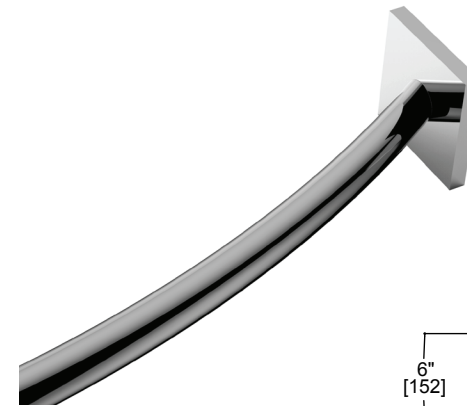

SHOWER RODS

KARTNERS CURVED SHOWER ROD SS

DESCRIPTION	ITEM #	POLISHED
5 FEET (60") ROUND ENDS	KSRC-5SS	$ 81
6 FEET (72") ROUND ENDS	KSRC-6SS	$ 86
5 FEET (60") SQUARE ENDS	KSRC-SQ-5SS	$ 85
6 FEET (72") SQUARE ENDS	KSRC-SQ-6SS	$ 91
DESCRIPTION	ITEM #	SATIN
5 FEET (60") ROUND ENDS	KSRC-5SS-SF	$ 105
6 FEET (72") ROUND ENDS	KSRC-6SS-SF	$ 112
5 FEET (60") SQUARE ENDS	KSRC-SQ-5SS-SF	$ 110
6 FEET (72") SQUARE ENDS	KSRC-SQ-6SS-SF	$ 117