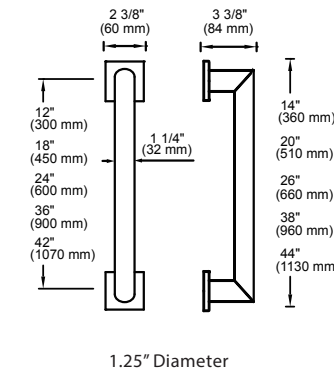

9600 SERIES

SQUARE ESCUTCHEON, MITERED

This Grab bar is ADA Compliant and features a handle with a 1.25" diameter. Available in sizes: 12", 18", 24", 36" and 42"