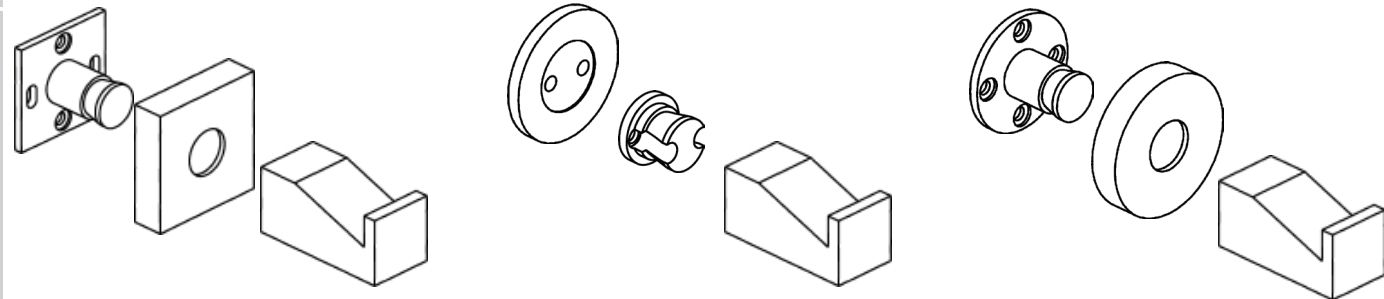

Large Square Rosette (277SQLG)

Small Round Rosette (137RDSM)

Large Round Rosette (137RDLG)

3. SELECT YOUR FINISH

Once you have selected your optional rosette you can now choose from our 20 special finish options. Optional rosettes are stocked in Polished Chrome, Brushed Nickel, Polished Nickel, and Matte Black. **See inside front cover for finishes.**

STOCKED IN POLISHED CHROME (99), BRUSHED NICKEL (81), POLISHED NICKEL (68), AND SELECT ITEMS IN MATTE BLACK (48)		ITEM #	POLISHED CHROME	BRUSHED/POLISHED NICKEL	SPECIAL FINISH	MATTE BLACK
		277SQSM*	$ 9	$ 12	$ 15	$ 12
*Sold individually. Please order one rosette per post.						

SMALL SQUARE ROSETTE

LISBON COLLECTION

STOCKED IN POLISHED CHROME (99), BRUSHED NICKEL (81), POLISHED NICKEL (68), AND SELECT ITEMS IN MATTE BLACK (48)

ITEM #	POLISHED CHROME	BRUSHED/POLISHED NICKEL	SPECIAL FINISH	MATTE BLACK
WITHOUT ROSETTE				
WITH ROSETTE				
277130	$ 40	$ 52	$ 64	$ 52

ROBE HOOK

ITEM #	POLISHED CHROME	BRUSHED/POLISHED NICKEL	SPECIAL FINISH	MATTE BLACK
WITHOUT ROSETTE				
WITH ROSETTE				
277132	$ 53	$ 69	$ 85	$ 69

DOUBLE ROBE HOOK

ITEM #	POLISHED CHROME	BRUSHED/POLISHED NICKEL	SPECIAL FINISH	MATTE BLACK
WITHOUT ROSETTE				
WITH ROSETTE				
277134	$ 44	$ 58	$ 71	$ 58

ROBE HOOK

SPECIAL FINISHES: See inside front cover for other finishes available and colour sample