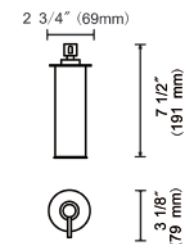

SOAP/LOTION DISPENSER

144635	$ 132	$ 172	$ 212