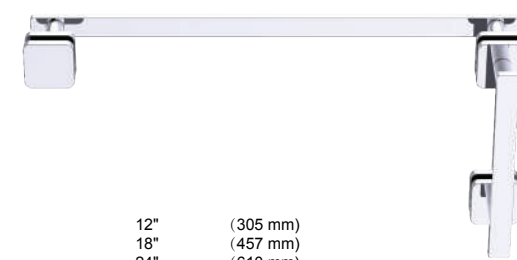

OFFSET SHOWER DOOR HANDLES

NEW

STRAIGHT AND OFFSET COMBINATION KIT (SEE PAGE 5)				
COMBO KIT	2547504	$ 44	$ 58	$ 71

Please buy the single combo kit, with the two single handles you would like to offset. Alternatively buy a pre-built offset shower door handle below

OFFSET DOOR HANDLES	ITEM #	POLISHED CHROME	BRUSHED/POLISHED NICKEL	SPECIAL FINISH
8"x18"	25470818	$ 439	$ 573	$ 704
8"x24"	25470824	$ 473	$ 617	$ 758
12"x18"	25471218	$ 463	$ 604	$ 743
12"x24"	25471224	$ 497	$ 648	$ 797