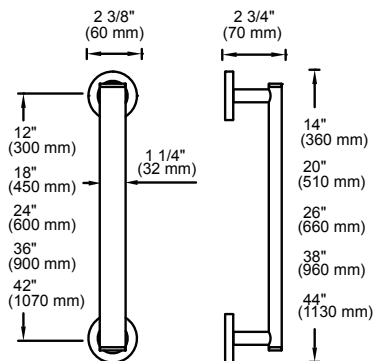

LISBON

LISBON GRAB BAR:
This Grab bar is ADA Compliant and features a handle with a 1.25" diameter. Available in sizes: 12", 18", 24", 36" and 42"

PORTO

PORTO GRAB BAR:
This Grab bar is ADA Compliant and features a handle with a 1.25" diameter. Available in sizes: 12", 18", 24", 36" and 42"