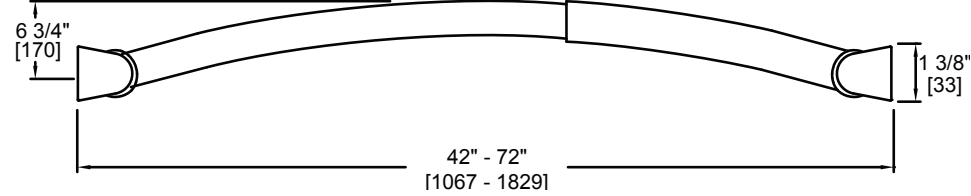

SHOWER RODS

Stocked in Polished and Satin Finish (SF). All Shower Rods can be trimmed on site.

ADJUSTABLE CURVED SHOWER ROD

DESCRIPTION	ITEM #	POLISHED
3.5 - 6 FEET (42"-72")	KSRC-ADJ-4272	$ 86
DESCRIPTION	ITEM #	SATIN
3.5 - 6 FEET (42"-72")	KSRC-ADJ-4272-SF	$ 101