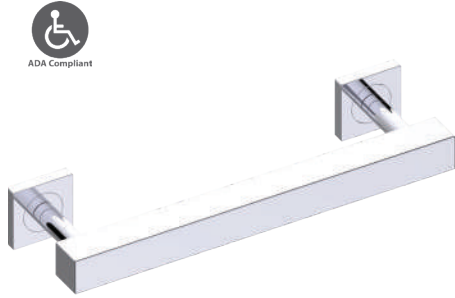

DECORATIVE GRAB BARS

- ALL BRASS CONSTRUCTED -

STOCKED IN POLISHED CHROME (99), BRUSHED NICKEL (81), AND POLISHED NICKEL (68)

9300 SERIES

SQUARE ESCUTCHEON, SQUARE

This Grab bar is ADA Compliant and features a handle with a 1.25" diameter. Available in sizes: 12", 18", 24", 36" and 42"