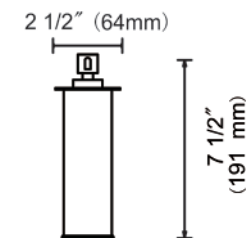

262635	$ 148	$ 193	237