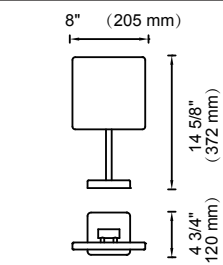

FREE STANDING - SINGLE SIDED (3X MAGNIFICATION)

KCM-FS-SQ-8	$ 188	$ 245	$ N/A

SPECIAL FINISHES: See inside front cover for other finishes available and colour sample