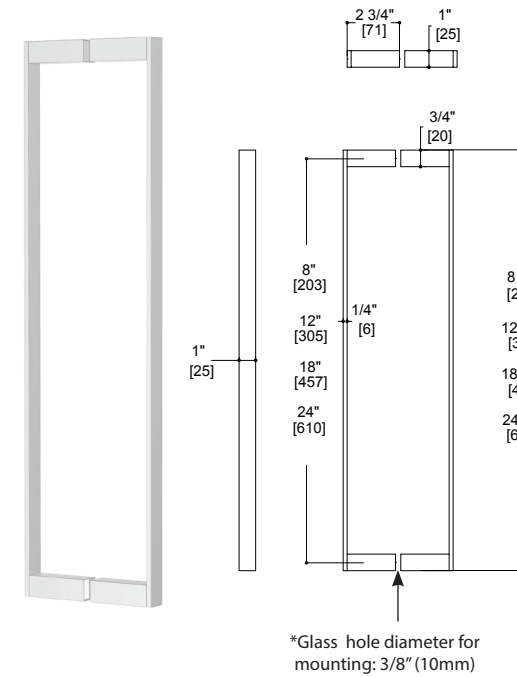

DOUBLE SHOWER DOOR HANDLES

DOUBLE SHOWER DOOR HANDLES	ITEM #	POLISHED CHROME	BRUSHED/POLISHED NICKEL	SPECIAL FINISH
8" LENGTH	2887808	$ 307	$ 400	$ 492
12" LENGTH	2887812	$ 345	$ 449	$ 552
18" LENGTH	2887818	$ 407	$ 530	$ 652
24" LENGTH	2887824	$ 462	$ 601	$ 740