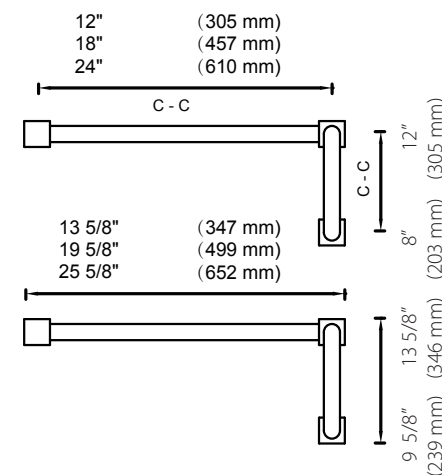

NEW

STRAIGHT AND OFFSET COMBINATION KIT (SEE PAGE 5)				
COMBO KIT	2627504	$ 36	$ 47	$ 58

Please buy the single combo kit, with the two single handles you would like to offset. Alternatively buy a pre-built offset shower door handle below

OFFSET DOOR HANDLES	ITEM #	POLISHED CHROME	BRUSHED/POLISHED NICKEL	SPECIAL FINISH
8"x18"	26270818	$ 363	$ 473	$ 582
8"x24"	26270824	$ 377	$ 491	$ 605
12"x18"	26271218	$ 378	$ 493	$ 606
12"x24"	26271224	$ 392	$ 511	$ 629

SPECIAL FINISHES: See inside front cover for other finishes available and colour sample