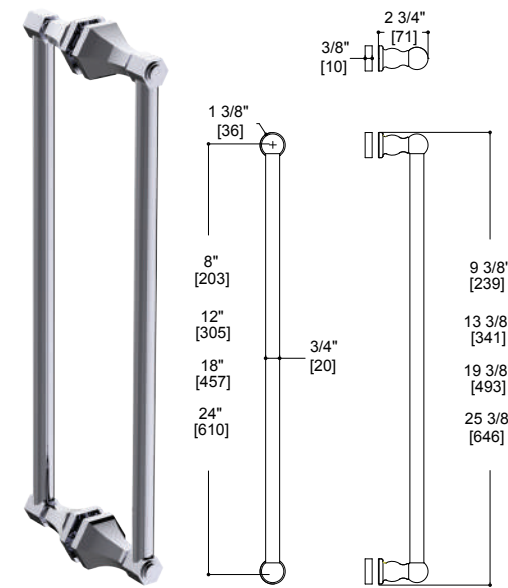

SINGLE SHOWER DOOR HANDLES

DOUBLE SHOWER DOOR HANDLES	ITEM #	POLISHED CHROME	BRUSHED/POLISHED NICKEL	SPECIAL FINISH
8" LENGTH	3427808	$ 197	$ 257	$ 316
12" LENGTH	3427812	$ 207	$ 270	$ 332
18" LENGTH	3427818	$ 222	$ 289	$ 356
24" LENGTH	3427824	$ 241	$ 314	$ 386