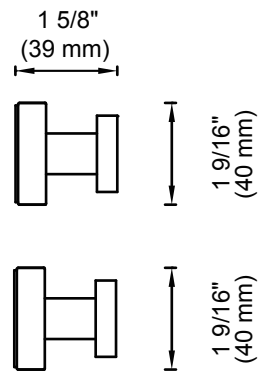

SHOWER DOOR HANDLES

OSLO

See pages 126-134 for the entire Oslo Collection