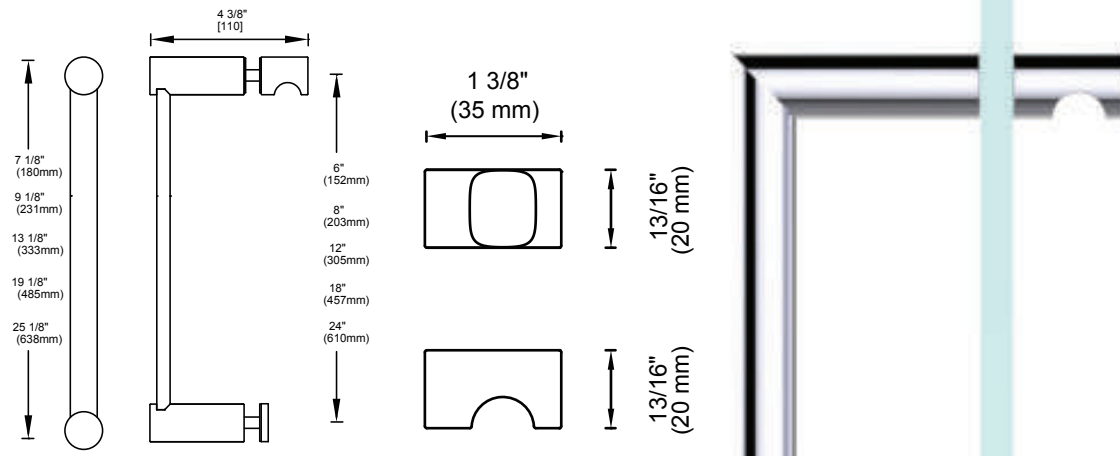

SHOWER DOOR HANDLES

SEVILLE

See pages 151 to 153 for the entire Seville Collection