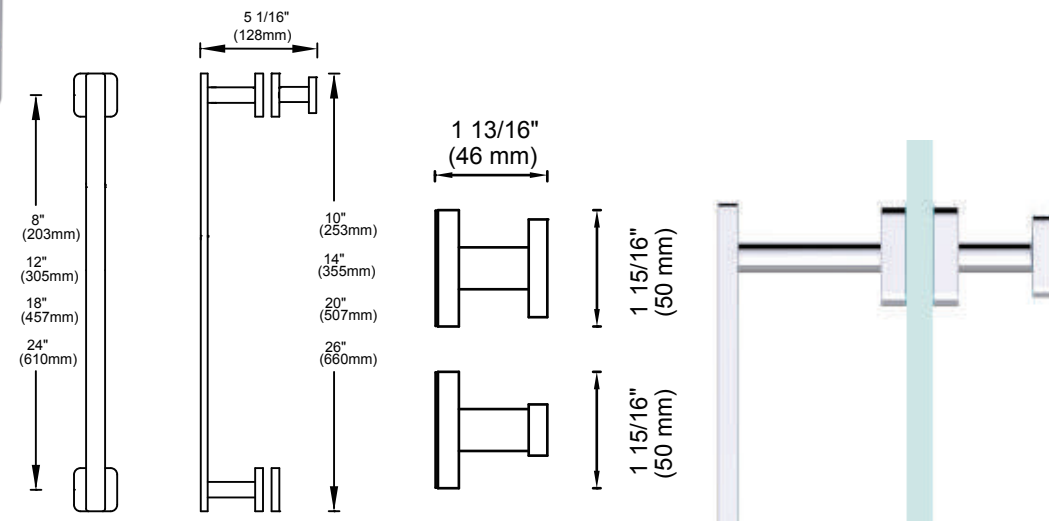

SINGLE KNOB TO PAIR WITH SINGLE SHOWER DOOR HANDLE

TO PAIR WITH SHOWER DOOR KNOB - ITEM BELOW REQUIRED				
SINGLE KNOB	2547503	$ 54	$ 71	$ 87

SHOWER DOOR HANDLES

MILAN

See pages 111 to 115 for the entire Milan Collection