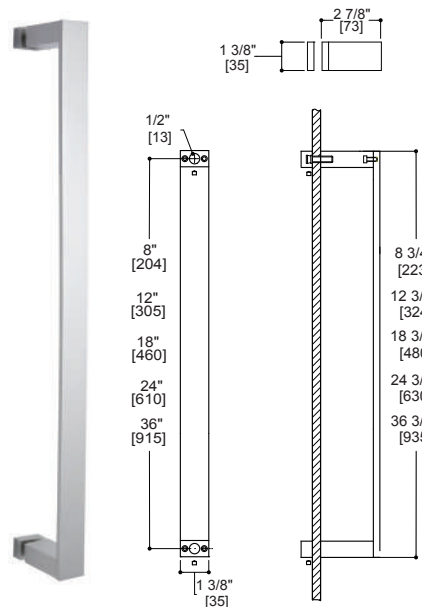

SHOWER DOOR HANDLES

BERLIN

See pages 61 to 68 for the entire Berlin Collection

SINGLE SHOWER DOOR HANDLE

SINGLE SIDED	ITEM #	POLISHED CHROME	BRUSHED/POLISHED NICKEL	SPECIAL FINISH
8" LENGTH	2327508	$ 271	$ 353	$ 434
12" LENGTH	2327512	$ 294	$ 383	$ 471
18" LENGTH	2327518	$ 309	$ 402	$ 495
24" LENGTH	2327524	$ 337	$ 439	$ 540
36" LENGTH	2327536	$ 359	$ 467	$ 575
TO PAIR WITH SHOWER DOOR KNOB - ITEM BELOW REQUIRED				
SINGLE KNOB	2327503	$ 50	$ 65	$ 80

Technical drawing of the Berlin single shower door knob. It shows a front view and a side view. The front view shows a square knob with a curved top. Dimensions include a width of 1 3/8" (35 mm) and a height of 1 3/8" (35 mm). The side view shows a depth of 1 5/16" (24 mm).