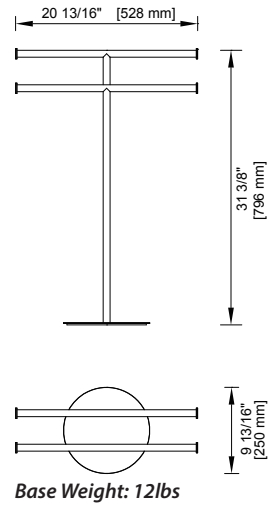

FREE STANDING

FREE STANDING STOCKED IN POLISHED CHROME (99) AND BRUSHED NICKEL (81)

DOUBLE TOWEL RAIL, ROUND CENTER POST

Base Weight: 12lbs

ITEM #	POLISHED CHROME	BRUSHED/POLISHED NICKEL	SPECIAL FINISH
KFS-RD-CP	$ 613	$ 797	$ 981