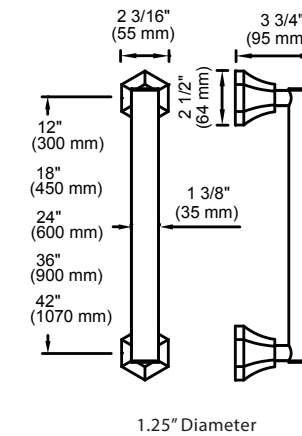

PISA

NEW

PISA GRAB BAR:
This Grab bar is ADA Compliant and features a handle with a 1.25" diameter. Available in sizes: 12", 18", 24", 36" and 42"

GLASGOW

GLASGOW GRAB BAR:
This Grab bar is ADA Compliant and features a handle with a 1.25" diameter. Available in sizes: 12", 18", 24", 36" and 42"