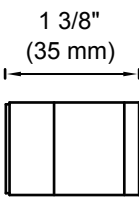

SHOWER DOOR HANDLES

MUNICH

See pages 119 to 122 for the entire Munich Collection