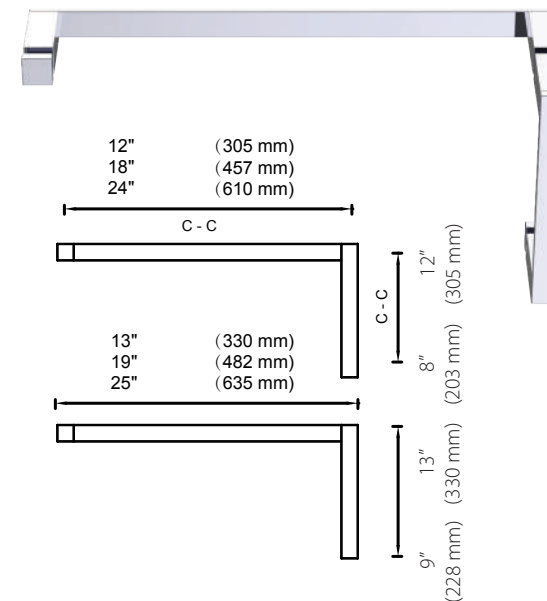

OFFSET SHOWER DOOR HANDLE

NEW

STRAIGHT AND OFFSET COMBINATION KIT (SEE PAGE 5)				
COMBO KIT	ITEM #	POLISHED CHROME	BRUSHED/POLISHED NICKEL	SPECIAL FINISH
	2887504	$ 24	$ 32	$ 39

Please buy the single combo kit, with the two single handles you would like to offset. Alternatively buy a pre-built offset shower door handle below

OFFSET DOOR HANDLES	ITEM #	POLISHED CHROME	BRUSHED/POLISHED NICKEL	SPECIAL FINISH
8"x18"	28870818	$ 427	$ 557	$ 685
8"x24"	28870824	$ 457	$ 596	$ 733
12"x18"	28871218	$ 445	$ 581	$ 714
12"x24"	28871224	$ 475	$ 620	$ 762

SPECIAL FINISHES: See inside front cover for other finishes available and colour sample