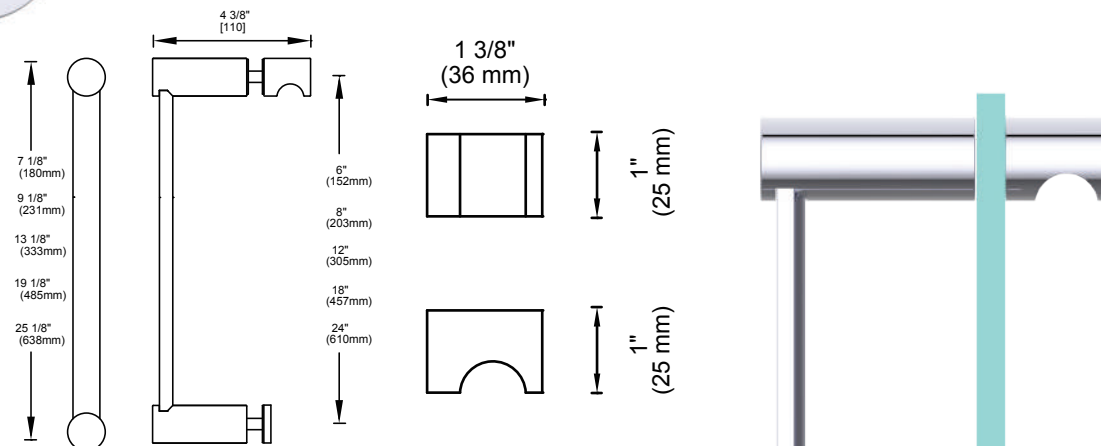

SHOWER DOOR HANDLES

PORTO

See pages 141 to 150 for the entire Porto Collection