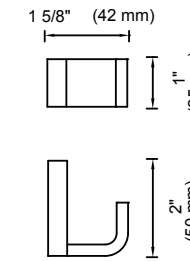

DEEP ROBE HOOK

ITEM #	POLISHED CHROME	BRUSHED/POLISHED NICKEL	SPECIAL FINISH
238130D	$ 50	$ 65	$ 80
Stocked in Matte Black (48)			$ 65