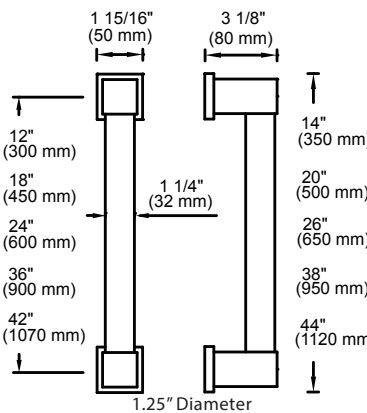

9800 SERIES NEW

SQUARE ESCUTCHEON & POST, ROUND

This Grab bar is ADA Compliant and features a handle with a 1.25" diameter. Available in sizes: 12", 18", 24", 36" and 42"

SPECIAL FINISHES: See inside front cover for other finishes available and colour sample