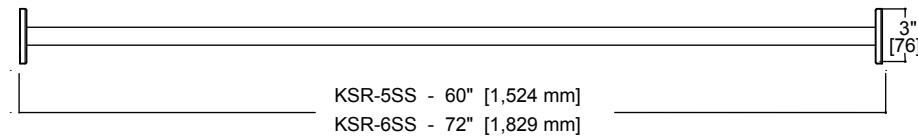

DESCRIPTION	ITEM #	POLISHED
3.5 - 6 FEET (42"-72")	KSRC-ADJ-4272	\$ 86
DESCRIPTION	ITEM #	SATIN
3.5 - 6 FEET (42"-72")	KSRC-ADJ-4272-SF	\$ 101

KARTNERS STRAIGHT SHOWER ROD SS

DESCRIPTION	ITEM #	POLISHED
5 FEET (60") ROUND ENDS	KSR-5SS	\$ 71
6 FEET (72") ROUND ENDS	KSR-6SS	\$ 76
5 FEET (60") SQUARE ENDS	KSR-SQ-5SS	\$ 75
6 FEET (72") SQUARE ENDS	KSR-SQ-6SS	\$ 81
DESCRIPTION	ITEM #	SATIN
5 FEET (60") ROUND ENDS	KSR-5SS-SF	\$ 91
6 FEET (72") ROUND ENDS	KSR-6SS - SF	\$ 98
5 FEET (60") SQUARE ENDS	KSR-SQ-5SS-SF	\$ 95
6 FEET (72") SQUARE ENDS	KSR-SQ-6SS-SF	\$ 103