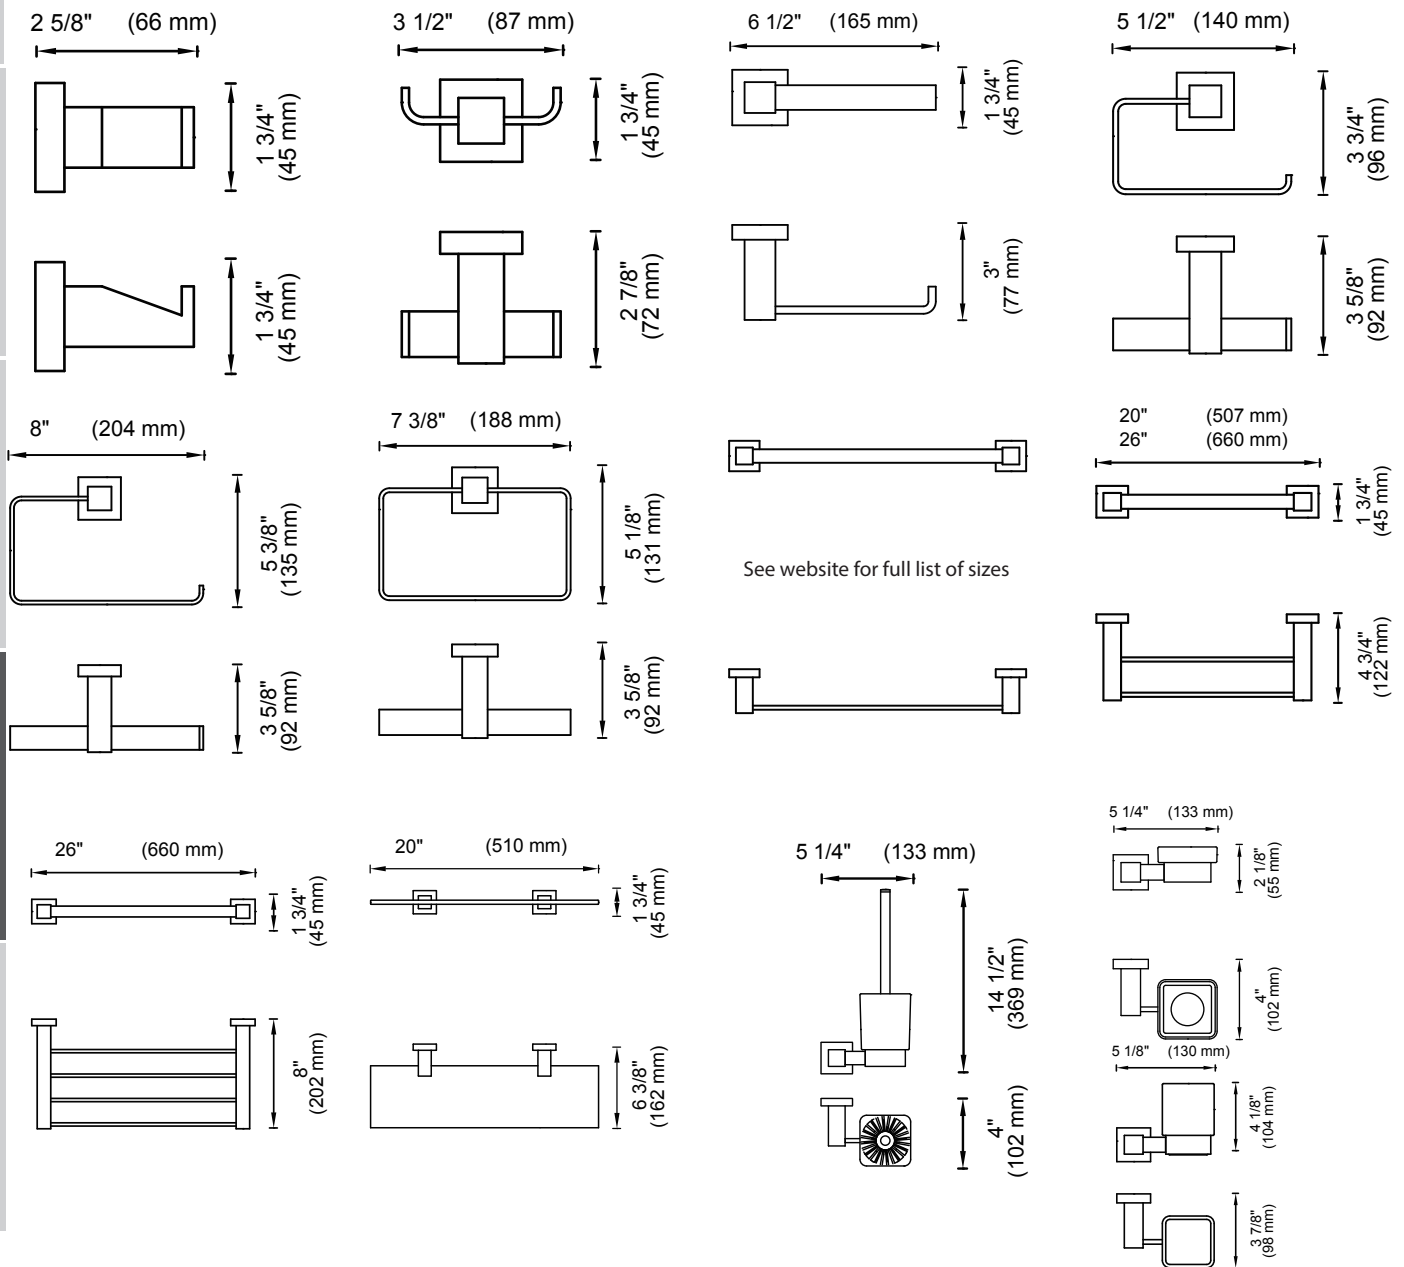

ITEM #	POLISHED CHROME	BRUSHED/POLISHED NICKEL	SPECIAL FINISH	MATTE BLACK
2775QLG	\$ 9	\$ 12	\$ 15	\$ 12

LISBON LARGE SQUARE ROSETTE

SPECIFICATIONS FOR LARGE SQUARE ROSETTE 2775QLG

LISBON COLLECTION

SHOWER DOOR HANDLES