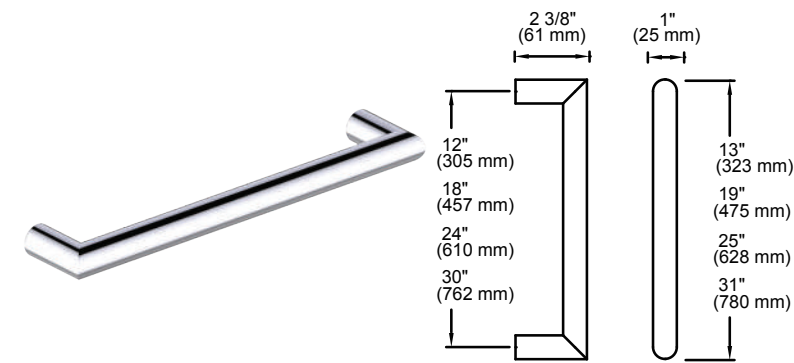

APPLIANCE PULLS

Our appliance pulls brings Kartners' design and quality into the kitchen. Our brass constructed pulls range in size from 12"- 30" and are stocked in Polished Chrome and Brushed Nickel.

Custom sizes available for multi-residential projects.

STOCKED IN POLISHED CHROME (99)
AND BRUSHED NICKEL (81)

ITEM #	POLISHED CHROME	BRUSHED/POLISHED NICKEL	SPECIAL FINISH
12" - 144912	$ 50	$ 65	$ 80
18" - 144918	$ 58	$ 76	$ 93
24" - 144924	$ 71	$ 93	$ 114
30" - 144930	$ 83	$ 108	$ 133

OSLO APPLIANCE PULL:
12", 18", 24", 30"

APPLIANCE PULLS

STOCKED IN POLISHED CHROME (99)
AND BRUSHED NICKEL (81)

ITEM #	POLISHED CHROME	BRUSHED/POLISHED NICKEL	SPECIAL FINISH
12" - 248912	$ 71	$ 93	$ 114
18" - 248918	$ 91	$ 119	$ 146
24" - 248924	$ 116	$ 151	$ 186
30" - 248930	$ 141	$ 184	$ 226

LONDON APPLIANCE PULL:
12", 18", 24", 30"

ITEM #	POLISHED CHROME	BRUSHED/POLISHED NICKEL	SPECIAL FINISH
12" - 254912	$ 92	$ 120	$ 148
18" - 254918	$ 124	$ 162	$ 199
24" - 254924	$ 157	$ 205	$ 252
30" - 254930	$ 190	$ 247	$ 304

MILAN APPLIANCE PULL:
12", 18", 24", 30"

ITEM #	POLISHED CHROME	BRUSHED/POLISHED NICKEL	SPECIAL FINISH
12" - 277912	$ 137	$ 179	$ 220
18" - 277918	$ 178	$ 232	$ 285
24" - 277924	$ 215	$ 280	$ 344
30" - 277930	$ 247	$ 322	$ 396

LISBON APPLIANCE PULL:
12", 18", 24", 30"

SPECIAL FINISHES: See inside front cover for other finishes available and colour sample