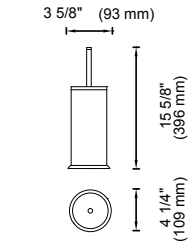

Base Weight: 12lbs

ITEM #	POLISHED CHROME	BRUSHED/POLISHED NICKEL	SPECIAL FINISH
KFS-RD-CP	\$ 613	\$ 797	\$ 981

DOUBLE TOWEL RAIL, SQUARE OPPOSING SIDES

Base Weight: 17lbs

KFS-SQ-OS-DTR	\$ 588	\$ 765	\$ 941
---------------	--------	--------	--------