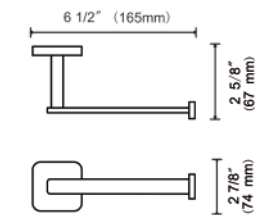

STOCKED IN POLISHED CHROME (99) AND BRUSHED NICKEL (81)

ROBE HOOK

254130	\$ 41	\$ 54	\$ 66
--------	-------	-------	-------

DOUBLE ROBE HOOK

254132	\$ 43	\$ 56	\$ 69
--------	-------	-------	-------

TISSUE HOLDER