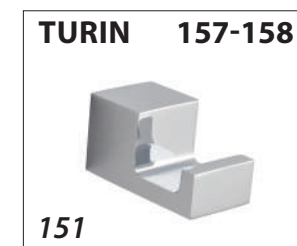

GLOBAL COLLECTIONS

KARTNERS
BATHROOM ACCESSORIES+

SPECIAL FINISHES: See inside front cover for other finishes available and colour sample