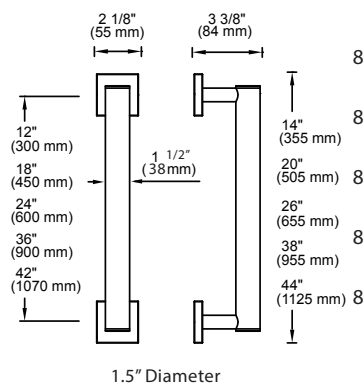

9400 SERIES-1.5" NEW

SQUARE ESCUTCHEON, ROUND -1.5"

This Grab bar is ADA Compliant in territories that require handle with a 1.5" diameter. Available in sizes: 12", 18", 24", 36" and 42"

DECORATIVE GRAB BARS

- ALL BRASS CONSTRUCTED -

STOCKED IN POLISHED CHROME (99), BRUSHED NICKEL (81), AND POLISHED NICKEL (68)