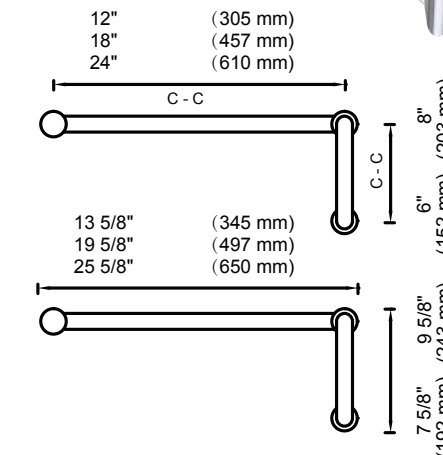

OFFSET SHOWER DOOR HANDLES NEW

STRAIGHT AND OFFSET COMBINATION KIT (SEE PAGE 5)					
COMBO KIT	1447504	$ 36	$ 47	$ 58	$ 47

Please buy the single combo kit, with the two single handles you would like to offset. Alternatively buy a pre-built offset shower door handle below

DOUBLE SHOWER DOOR HANDLES	ITEM #	POLISHED CHROME	BRUSHED/POLISHED NICKEL	SPECIAL FINISH	MATTE BLACK*
6"x18"	14470618	$ 298	$ 389	$ 478	
6"x24"	14470624	$ 337	$ 440	$ 541	
8"x18"	14470818	$ 302	$ 394	$ 484	$ 394
8"x24"	14470824	$ 341	$ 445	$ 547	$ 445
12"x18"	14471218	$ 316	$ 412	$ 507	$ 412
12"x24"	14471224	$ 355	$ 463	$ 570	$ 463

SPECIAL FINISHES: See inside front cover for other finishes available and colour sample