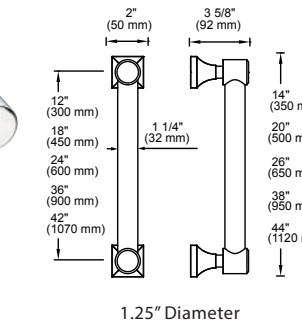

PISA

NEW

PISA GRAB BAR:
This Grab bar is ADA Compliant and features a handle with a 1.25" diameter. Available in sizes: 12", 18", 24", 36" and 42"

GLASGOW

GLASGOW GRAB BAR:
This Grab bar is ADA Compliant and features a handle with a 1.25" diameter. Available in sizes: 12", 18", 24", 36" and 42"