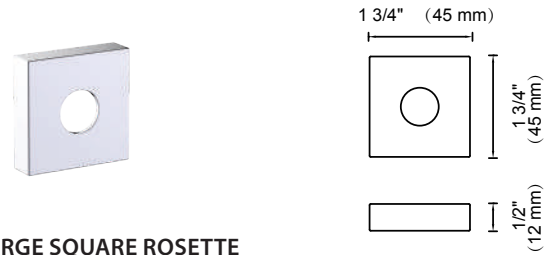

LISBON COLLECTION

STOCKED IN POLISHED CHROME (99), BRUSHED NICKEL (81),
POLISHED NICKEL (68), AND SELECT ITEMS IN MATTE BLACK (48)

ITEM #	POLISHED CHROME	BRUSHED/POLISHED NICKEL	SPECIAL FINISH	MATTE BLACK
2775QLG	$ 9	$ 12	$ 15	$ 12

LISBON LARGE SQUARE ROSETTE