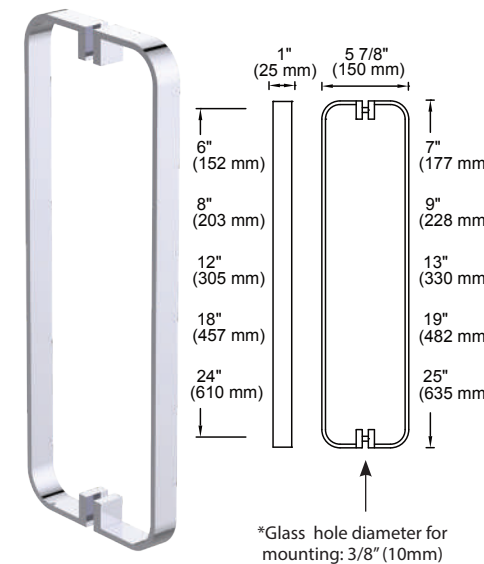

DOUBLE SHOWER DOOR HANDLES

*Glass hole diameter for mounting: 3/8" (10mm)

DOUBLE SHOWER DOOR HANDLES	ITEM #	POLISHED CHROME	BRUSHED/POLISHED NICKEL	SPECIAL FINISH	MATTE BLACK
8" LENGTH	2557808	$ 215	$ 280	$ 344	$ 280
12" LENGTH	2557812	$ 264	$ 344	$ 423	$ 344
18" LENGTH	2557818	$ 330	$ 429	$ 528	$ 429
24" LENGTH	2557824	$ 396	$ 515	$ 634	$ 515

Item not available for straight and offset combination.