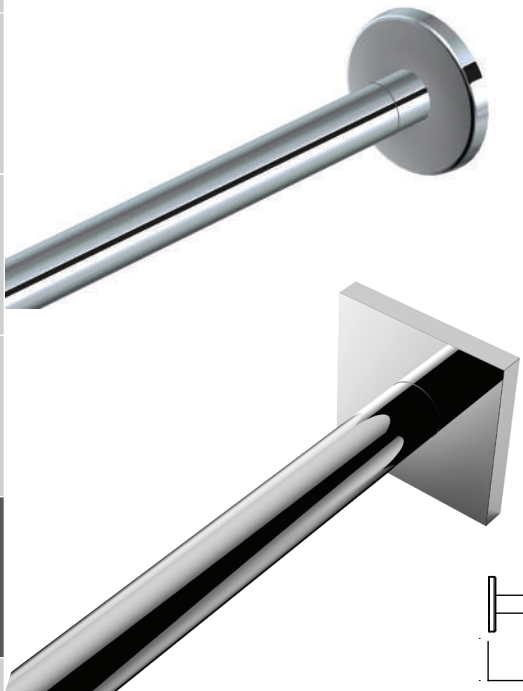

KARTNERS STRAIGHT SHOWER ROD SS

DESCRIPTION	ITEM #	POLISHED
5 FEET (60") ROUND ENDS	KSR-5SS	$ 71
6 FEET (72") ROUND ENDS	KSR-6SS	$ 76
5 FEET (60") SQUARE ENDS	KSR-SQ-5SS	$ 75
6 FEET (72") SQUARE ENDS	KSR-SQ-6SS	$ 81
DESCRIPTION	ITEM #	SATIN
5 FEET (60") ROUND ENDS	KSR-5SS-SF	$ 91
6 FEET (72") ROUND ENDS	KSR-6SS - SF	$ 98
5 FEET (60") SQUARE ENDS	KSR-SQ-5SS-SF	$ 95
6 FEET (72") SQUARE ENDS	KSR-SQ-6SS-SF	$ 103

www.kartners.com | P: 877.490.3537 | F: 888.740.6859

Please note, dimensions and specifications are subject to change without notice.