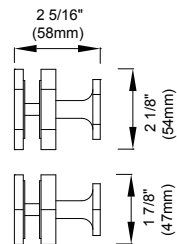

SHOWER DOOR KNOBS

SINGLE SHOWER DOOR HANDLE KNOB

3427501 $ 56 $ 73 $ 90