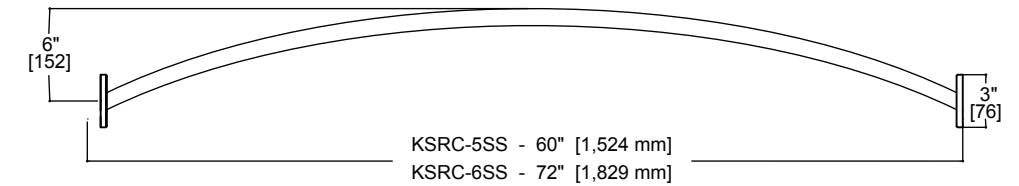

SHOWER RODS

KARTNERS CURVED SHOWER ROD SS

DESCRIPTION	ITEM #	POLISHED
5 FEET (60") ROUND ENDS	KSRC-5SS	$ 81
6 FEET (72") ROUND ENDS	KSRC-6SS	$ 86
5 FEET (60") SQUARE ENDS	KSRC-SQ-5SS	$ 85
6 FEET (72") SQUARE ENDS	KSRC-SQ-6SS	$ 91
DESCRIPTION	ITEM #	SATIN
5 FEET (60") ROUND ENDS	KSRC-5SS-SF	$ 105
6 FEET (72") ROUND ENDS	KSRC-6SS-SF	$ 112
5 FEET (60") SQUARE ENDS	KSRC-SQ-5SS-SF	$ 110
6 FEET (72") SQUARE ENDS	KSRC-SQ-6SS-SF	$ 117