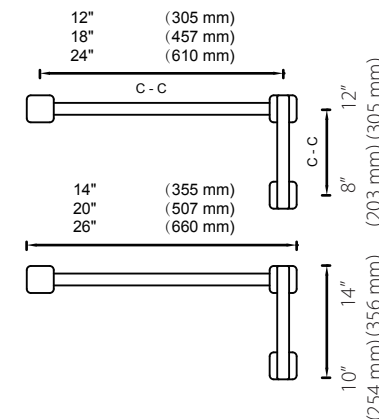

OFFSET SHOWER DOOR HANDLES

NEW

STRAIGHT AND OFFSET COMBINATION KIT (SEE PAGE 5)				
COMBO KIT	2547504	$ 44	$ 58	$ 71

Please buy the single combo kit, with the two single handles you would like to offset. Alternatively buy a pre-built offset shower door handle below

OFFSET DOOR HANDLES	ITEM #	POLISHED CHROME	BRUSHED/POLISHED NICKEL	SPECIAL FINISH
8"x18"	25470818	$ 439	$ 573	$ 704
8"x24"	25470824	$ 473	$ 617	$ 758
12"x18"	25471218	$ 463	$ 604	$ 743
12"x24"	25471224	$ 497	$ 648	$ 797