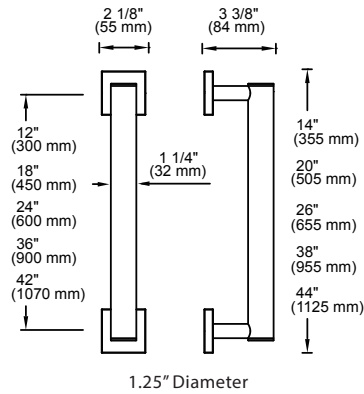

9400 SERIES

SQUARE ESCUTCHEON, ROUND

This Grab bar is ADA Compliant and features a handle with a 1.25" diameter. Available in sizes: 12", 18", 24", 36" and 42"