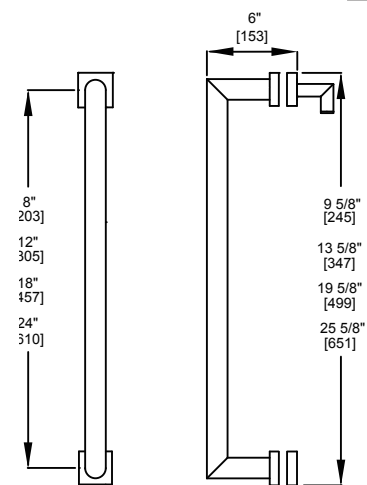

TO PAIR WITH SHOWER DOOR KNOB - ITEM BELOW REQUIRED				
SINGLE KNOB	2627503	$ 46	$ 60	$ 74

2 1/4" (56 mm)

1 5/8" (42 mm)

1 15/16" (50 mm)