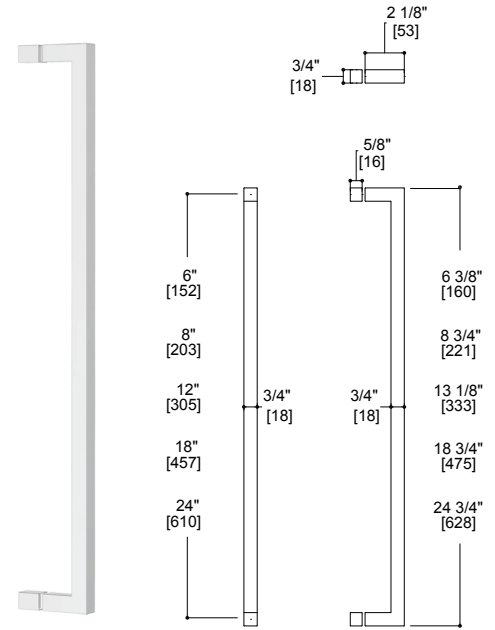

SHOWER DOOR HANDLES

LONDON

See pages 96 to 101 for the entire London Collection

SINGLE SHOWER DOOR HANDLES

SINGLE SIDED	ITEM #	POLISHED CHROME	BRUSHED/POLISHED NICKEL	SPECIAL FINISH
6" LENGTH	2487506	$ 89	$ 116	$ 143
8" LENGTH	2487508	$ 99	$ 129	$ 159
12" LENGTH	2487512	$ 116	$ 151	$ 186
18" LENGTH	2487518	$ 131	$ 171	$ 210
24" LENGTH	2487524	$ 149	$ 194	$ 239

SINGLE KNOB TO PAIR WITH SINGLE SHOWER DOOR HANDLE