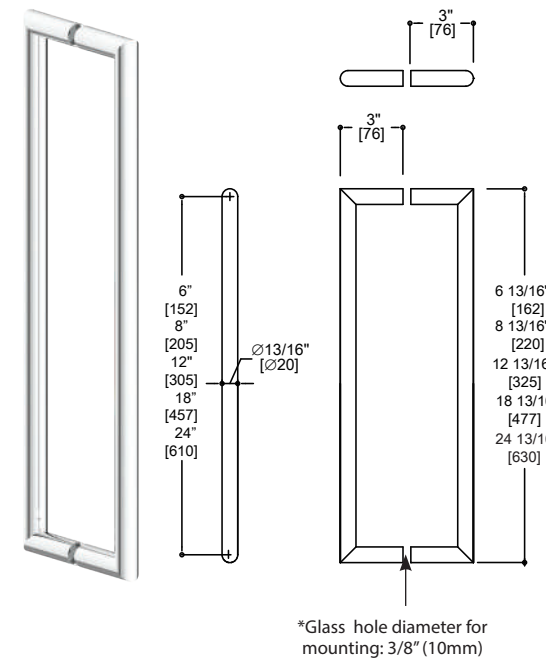

SEVILLE

See pages 151 to 153 for the entire Seville Collection

DOUBLE SHOWER DOOR HANDLES

*Glass hole diameter for mounting: 3/8" (10mm)

DOUBLE SIDED	ITEM #	POLISHED CHROME	BRUSHED/POLISHED NICKEL	SPECIAL FINISH
6" LENGTH	1887806	\$ 118	\$ 154	\$ 189
8" LENGTH	1887808	\$ 141	\$ 184	\$ 226
12" LENGTH	1887812	\$ 172	\$ 224	\$ 276
18" LENGTH	1887818	\$ 212	\$ 276	\$ 340
24" LENGTH	1887824	\$ 246	\$ 320	\$ 394