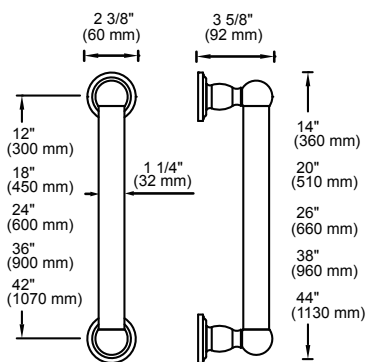

FLORENCE

FLORENCE GRAB BAR:
This Grab bar is ADA Compliant and features a handle with a 1.25" diameter. Available in sizes: 12", 18", 24", 36" and 42"

www.kartners.com | P: 877.490.3537 | F: 888.740.6859

Please note, dimensions and specifications are subject to change without notice.

- ALL BRASS CONSTRUCTED -

DECORATIVE GRAB BARS

STOCKED IN POLISHED CHROME (99), BRUSHED NICKEL (81), AND POLISHED NICKEL (68)