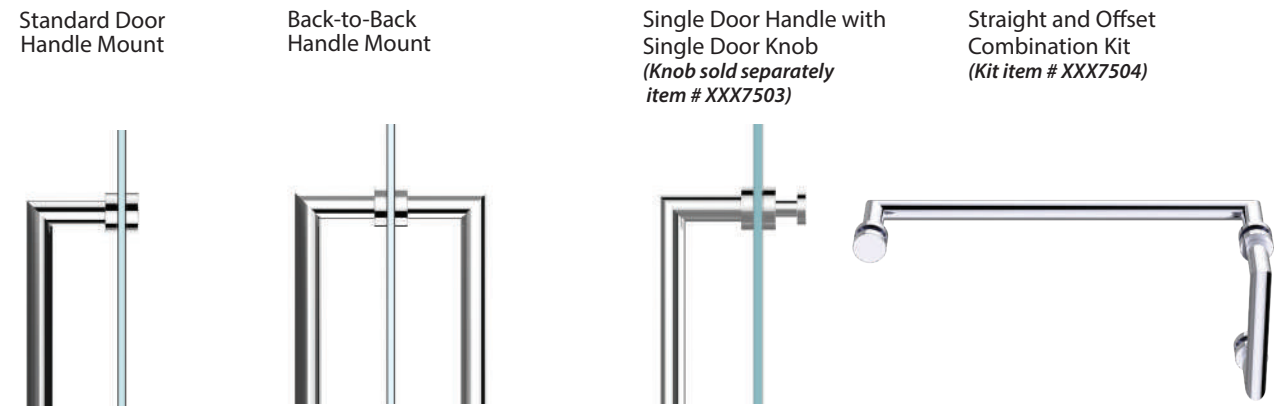

The ultimate in style and design, Kartners' diverse line of Shower Door Handles allow the customer to create a complete look from accessories to shower fixtures.

- All brass
- Standard center to center hole locations
- 6"-36" lengths available
- Single, Double, or Single with knob
- Vertical and Horizontal application available in most collections
- All sizes are stocked in Polished Chrome and Brushed Nickel
- All handles are available in our 21 special finishes
- Additional applications are sliding passage doors, or mounted horizontally for use as a towel bar

CONFIGURING YOUR SHOWER DOOR HANDLES IS AS EASY AS ... **1-2-3**

1. SELECT YOUR COLLECTION

2. CHOOSE YOUR MOUNTING OPTIONS

Door handles can easily be mounted horizontally for use as a towel bar.

3. CHOOSE YOUR FINISH