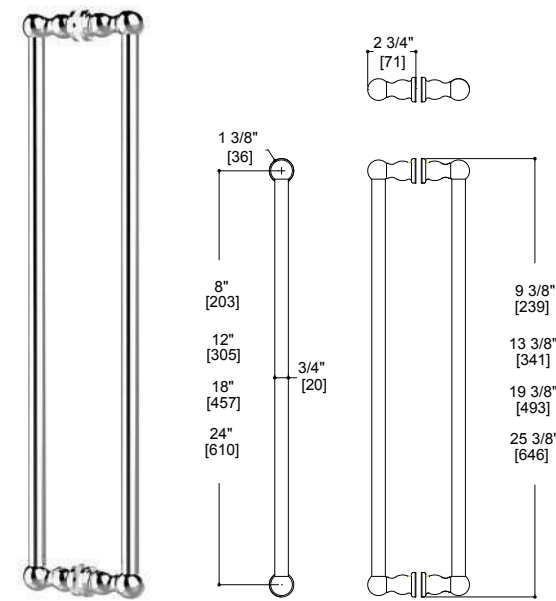

Technical drawing of the Berlin single shower door knob. It shows a front view and a side view. The front view shows a square knob with a curved top. Dimensions include a width of 1 3/8" (35 mm) and a height of 1 3/8" (35 mm). The side view shows a depth of 1 5/16" (24 mm).

Technical drawing of the Cologne single shower door knob. It shows a front view and a side view. The front view shows a square knob with a curved top. Dimensions include a width of 1 5/8" (42 mm) and a height of 1" (25 mm). The side view shows a depth of 1 1/8" (28 mm).

DOUBLE SHOWER DOOR HANDLES

*Glass hole diameter for mounting: 3/8" (10mm)

DOUBLE SHOWER DOOR HANDLES	ITEM #	POLISHED CHROME	BRUSHED/POLISHED NICKEL	SPECIAL FINISH	MATTE BLACK
8" LENGTH	2557808	\$ 215	\$ 280	\$ 344	\$ 280
12" LENGTH	2557812	\$ 264	\$ 344	\$ 423	\$ 344
18" LENGTH	2557818	\$ 330	\$ 429	\$ 528	\$ 429
24" LENGTH	2557824	\$ 396	\$ 515	\$ 634	\$ 515

See pages 80 to 83 for the entire Florence Collection

DOUBLE SHOWER DOOR HANDLES

*Glass hole diameter for mounting: 3/8" (10mm)

DOUBLE SHOWER DOOR HANDLES	ITEM #	POLISHED CHROME	BRUSHED/POLISHED NICKEL	SPECIAL FINISH
8" LENGTH	3227808	\$ 373	\$ 485	\$ 597
12" LENGTH	3227812	\$ 381	\$ 496	\$ 610
18" LENGTH	3227818	\$ 403	\$ 524	\$ 645
24" LENGTH	3227824	\$ 438	\$ 570	\$ 701