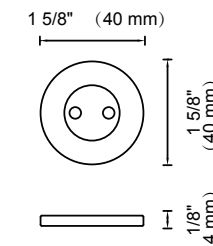

3. SELECT YOUR FINISH

Once you have selected your optional rosette you can now choose from our 20 special finish options. Optional rosettes are stocked in Polished Chrome, Brushed Nickel, Polished Nickel, and Matte Black. **See inside front cover for finishes.**

STOCKED IN POLISHED CHROME (99), BRUSHED NICKEL (81), POLISHED NICKEL (68), AND SELECT ITEMS IN MATTE BLACK (48)

ITEM #	POLISHED CHROME	BRUSHED/POLISHED NICKEL	SPECIAL FINISH	MATTE BLACK
137RDSM	$ 6	$ 8	$ 10	$ 8

*Sold individually. Please order one rosette per post.

SMALL ROSETTE