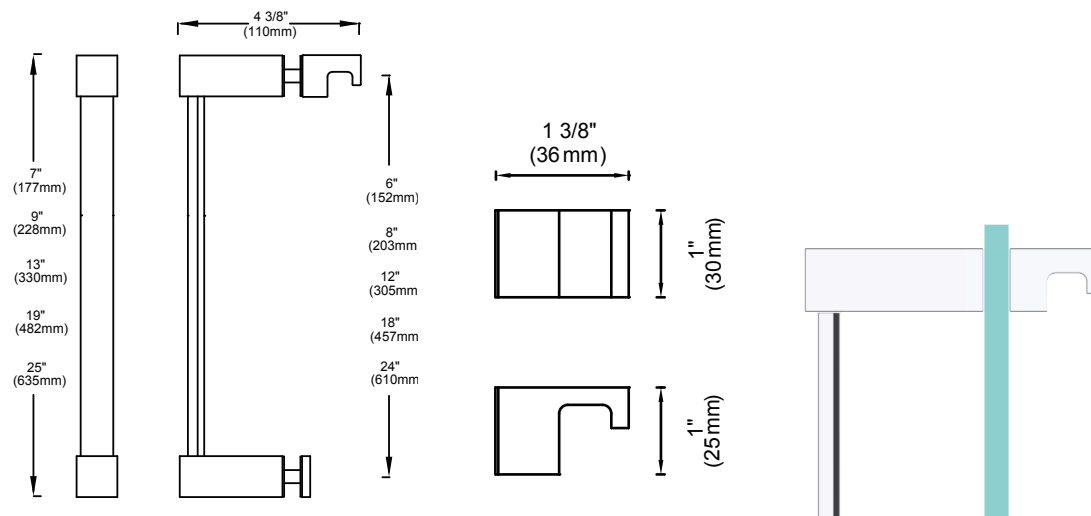

SHOWER DOOR HANDLES

LISBON

See pages 86 to 95 for the entire Lisbon Collection