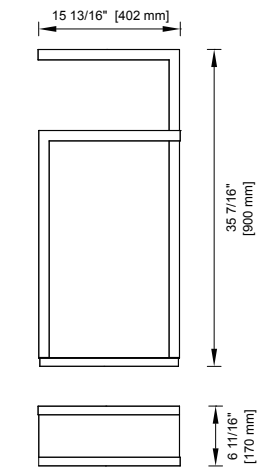

DOUBLE TOWEL RAIL, SQUARE OPPOSING SIDES

Base Weight: 17lbs

KFS-SQ-OS-DTR	$ 588	$ 765	$ 941

144620	$ 141	$ 184	$ 226
Replacement Brush Heads (Kit of 2)		White TBH-W Black TBH-B	$ 26 $ 26

262620	$ 148	$ 193	$ 237
Replacement Brush Heads (Kit of 2)		White TBH-W Black TBH-B	$ 26 $ 26