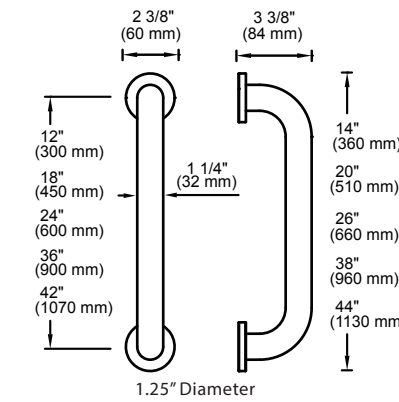

9500 SERIES

BATH GRAB BAR, ROUND

This Grab bar is ADA Compliant and features a handle with a 1.25" diameter. Available in sizes: 12", 18", 24", 36" and 42"