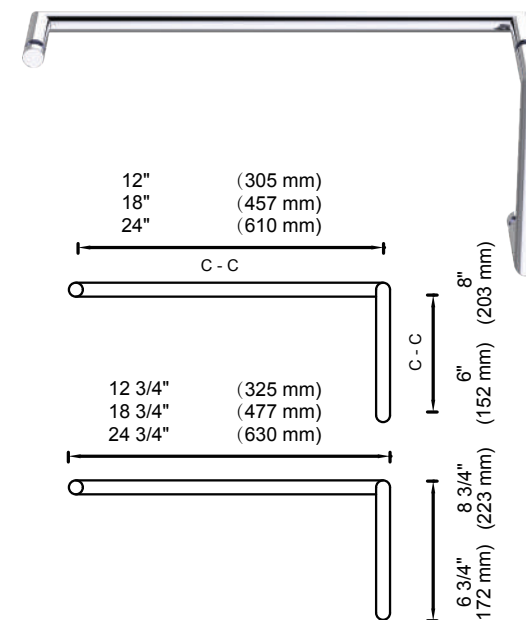

NEW

STRAIGHT AND OFFSET COMBINATION KIT (SEE PAGE 5)				
COMBO KIT	1887504	$ 25	$ 33	$ 40

Please buy the single combo kit, with the two single handles you would like to offset. Alternatively buy a pre-built offset shower door handle below

OFFSET DOOR HANDLES	ITEM #	POLISHED CHROME	BRUSHED/POLISHED NICKEL	SPECIAL FINISH
6"x18"	18870618	$ 213	$ 278	$ 342
6"x24"	18870624	$ 228	$ 298	$ 366
8"x18"	18870818	$ 222	$ 290	$ 356
8"x24"	18870824	$ 237	$ 310	$ 380
12"x18"	18871218	$ 236	$ 308	$ 379
12"x24"	18871224	$ 251	$ 328	$ 403

SPECIAL FINISHES: See inside front cover for other finishes available and colour sample