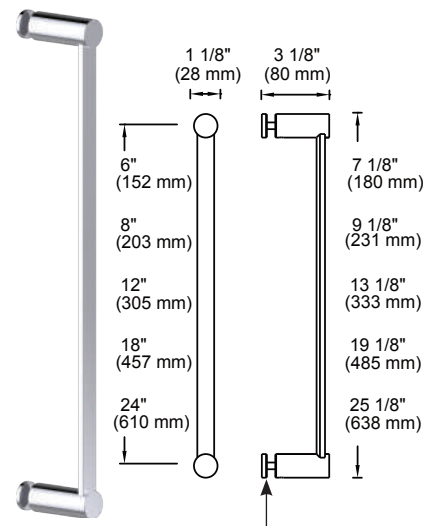

SHOWER DOOR HANDLES

PORTO

See pages 141 to 150 for the entire Porto Collection

SINGLE SHOWER DOOR HANDLES

*Glass hole diameter for mounting: 3/8" (10mm)

SINGLE SHOWER DOOR HANDLES	ITEM #	POLISHED CHROME	BRUSHED/POLISHED NICKEL	SPECIAL FINISH	MATTE BLACK*
6" LENGTH	1377506	$ 120	$ 156	$ 192	
8" LENGTH	1377508	$ 126	$ 164	$ 202	$ 164
12" LENGTH	1377512	$ 132	$ 172	$ 212	$ 172
18" LENGTH	1377518	$ 147	$ 192	$ 236	$ 192
24" LENGTH	1377524	$ 159	$ 207	$ 255	$ 207