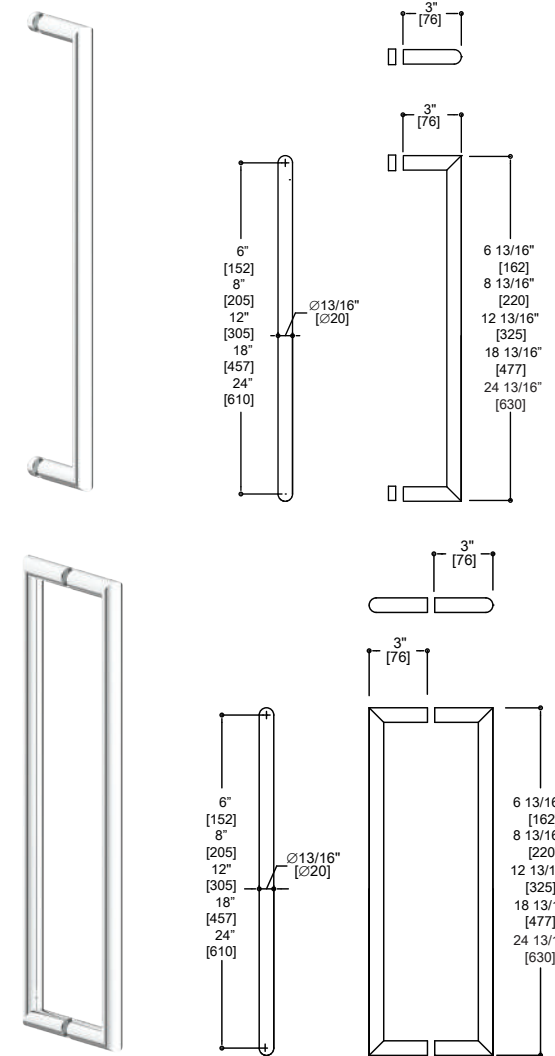

SEVILLE COLLECTION

SEVILLE COLLECTION

STOCKED IN POLISHED CHROME (99)
AND BRUSHED NICKEL (81)

	ITEM #	POLISHED CHROME	BRUSHED/POLISHED NICKEL	SPECIAL FINISH
SEVILLE ROSETTE	188RDLG	$ 11	$ 15	$ 18
ROBE HOOK W/ LARGE ROUND ROSETTE	188130 + 188RDLG	$ 42	$ 55	$ 68
ROBE HOOK W/ LARGE ROUND ROSETTE	188134 + 188RDLG	$ 44	$ 58	$ 71
PIVOT TISSUE HOLDER W/ LARGE ROUND ROSETTE	188158 + 188RDLGx2	$ 128	$ 167	$ 205
TOWEL BARS 12" 18", 24", 30" W/ LARGE ROUND ROSETTE	12" - 188120 + 188RDLGx2 18" - 188180 + 188RDLGx2 24" - 188240 + 188RDLGx2 30" - 188300 + 188RDLGx2	$ 92 $ 107 $ 117 $ 137	$ 120 $ 140 $ 153 $ 179	$ 148 $ 172 $ 188 $ 220
12" Towel Bar 12 3/4" (254mm) 18" Towel Bar 18 3/4" (477mm) 24" Towel Bar 24 3/4" (630mm) 30" Towel Bar 30 3/4" (784mm)				

SHOWER DOOR HANDLES

SINGLE SIDED	ITEM #	POLISHED CHROME	BRUSHED/POLISHED NICKEL	SPECIAL FINISH
6" LENGTH	1887506	$ 76	$ 99	$ 122
8" LENGTH	1887508	$ 85	$ 111	$ 136
12" LENGTH	1887512	$ 99	$ 129	$ 159
18" LENGTH	1887518	$ 112	$ 146	$ 180
24" LENGTH	1887524	$ 127	$ 166	$ 204
TO PAIR WITH SHOWER DOOR KNOB - ITEM BELOW REQUIRED				
SINGLE KNOB	1887503	$ 22	$ 29	$ 36
STRAIGHT AND OFFSET COMBINATION KIT (SEE PAGE 5)				
COMBO KIT	1887504	$ 25	$ 33	$ 40

NEW

See page 27 for full list of Seville offset shower door handles

DOUBLE SIDED	ITEM #	POLISHED CHROME	BRUSHED/POLISHED NICKEL	SPECIAL FINISH
6" LENGTH	1887806	$ 118	$ 154	$ 189
8" LENGTH	1887808	$ 141	$ 184	$ 226
12" LENGTH	1887812	$ 172	$ 224	$ 276
18" LENGTH	1887818	$ 212	$ 276	$ 340
24" LENGTH	1887824	$ 246	$ 320	$ 394

SHOWER DOOR KNOBS

SINGLE SHOWER DOOR HANDLE KNOB	1887501	$ 24	$ 32	$ 39
DOUBLE SHOWER DOOR HANDLE KNOB	1887502	$ 36	$ 47	$ 58

SPECIAL FINISHES: See inside front cover for other finishes available and colour sample