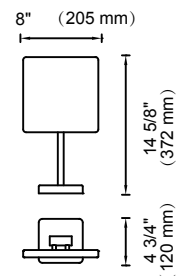

MIRRORS

STOCKED IN POLISHED CHROME (99)
AND BRUSHED NICKEL (81)

	ITEM #	POLISHED CHROME	BRUSHED NICKEL	SPECIAL FINISH
ROUND FREE STANDING - SINGLE SIDED (5X MAGNIFICATION)	KCM-FS-RD-8	$ 144	$ 188	$ N/A
SQUARE FREE STANDING - SINGLE SIDED (3X MAGNIFICATION)	KCM-FS-SQ-8	$ 188	$ 245	$ N/A

BATH & SHOWER BASKETS

Shower storage with style! Our baskets come in a variety of configurations with varying depths, shapes, and styles. These all brass baskets are stocked in Polished Chrome, Brushed and Polished Nickel.

	ITEM #	POLISHED CHROME	BRUSHED/POLISHED NICKEL	SPECIAL FINISH
SINGLE WIRE BASKET (RECTANGLE)	828003	$ 38	$ 50	$ 61
WIRE BASKET W/ SOAP HOLDER	828004	$ 77	$ 101	$ 124
WIRE BASKET	828005	$ 88	$ 115	$ 141
CORNER MOUNT WIRE BASKET - 6"	828006	$ 59	$ 77	$ 95
DEEP CORNER WIRE BASKET - 6"	828006D	$ 71	$ 93	$ 114
DEEP CORNER WIRE BASKET - 6"	828006F	$ 75	$ 98	$ 120

SPECIAL FINISHES: See inside front cover for other finishes available and colour sample