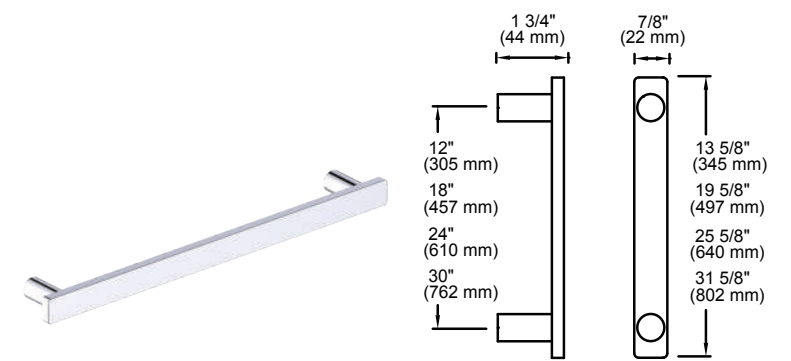

ITEM #	POLISHED CHROME	BRUSHED/POLISHED NICKEL	SPECIAL FINISH
12" - 254912	$ 92	$ 120	$ 148
18" - 254918	$ 124	$ 162	$ 199
24" - 254924	$ 157	$ 205	$ 252
30" - 254930	$ 190	$ 247	$ 304

MILAN APPLIANCE PULL:
12", 18", 24", 30"