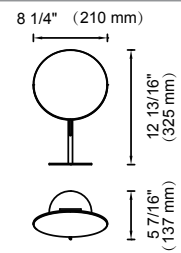

MIRRORS

STOCKED IN POLISHED CHROME (99)
AND BRUSHED NICKEL (81)

	ITEM #	POLISHED CHROME	BRUSHED NICKEL	SPECIAL FINISH
ROUND FREE STANDING - SINGLE SIDED (5X MAGNIFICATION)	KCM-FS-RD-8	$ 144	$ 188	$ N/A
SQUARE FREE STANDING - SINGLE SIDED (3X MAGNIFICATION)	KCM-FS-SQ-8	$ 188	$ 245	$ N/A

BATH & SHOWER BASKETS

Shower storage with style! Our baskets come in a variety of configurations with varying depths, shapes, and styles. These all brass baskets are stocked in Polished Chrome, Brushed and Polished Nickel.

	ITEM #	POLISHED CHROME	BRUSHED/POLISHED NICKEL	SPECIAL FINISH
SINGLE WIRE BASKET (RECTANGLE)	828003	$ 38	$ 50	$ 61
WIRE BASKET W/ SOAP HOLDER	828004	$ 77	$ 101	$ 124
WIRE BASKET	828005	$ 88	$ 115	$ 141
CORNER MOUNT WIRE BASKET - 6"	828006	$ 59	$ 77	$ 95
DEEP CORNER WIRE BASKET - 6"	828006D	$ 71	$ 93	$ 114
DEEP CORNER WIRE BASKET - 6"	828006F	$ 75	$ 98	$ 120

SPECIAL FINISHES: See inside front cover for other finishes available and colour sample