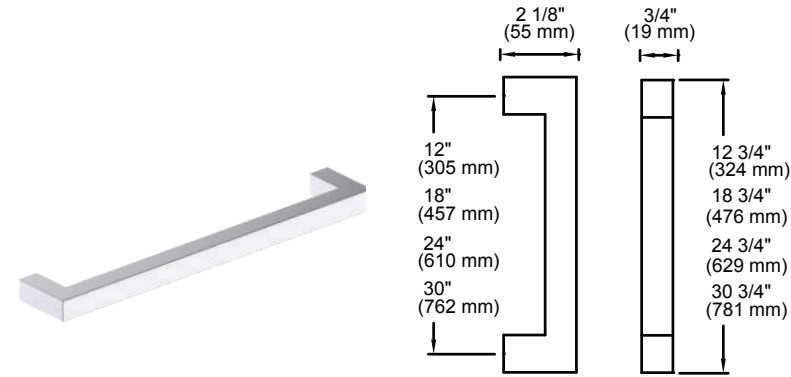

APPLIANCE PULLS

STOCKED IN POLISHED CHROME (99)
AND BRUSHED NICKEL (81)

ITEM #	POLISHED CHROME	BRUSHED/POLISHED NICKEL	SPECIAL FINISH
12" - 248912	$ 71	$ 93	$ 114
18" - 248918	$ 91	$ 119	$ 146
24" - 248924	$ 116	$ 151	$ 186
30" - 248930	$ 141	$ 184	$ 226

LONDON APPLIANCE PULL:
12", 18", 24", 30"