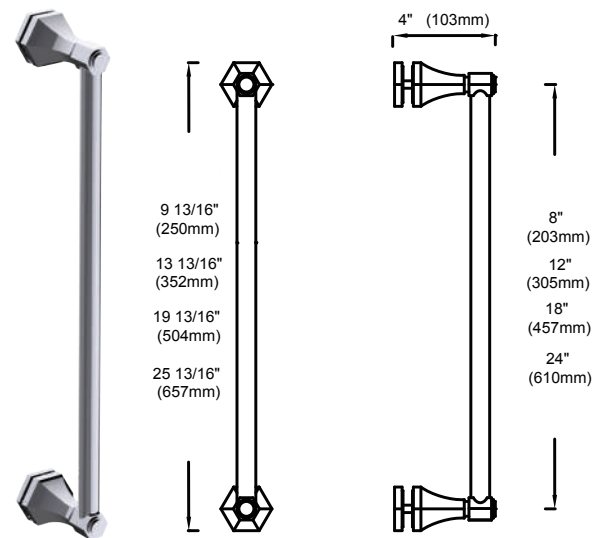

DOUBLE SHOWER DOOR HANDLES

*Glass hole diameter for mounting: 3/8" (10mm)

DOUBLE SHOWER DOOR HANDLES	ITEM #	POLISHED CHROME	BRUSHED/POLISHED NICKEL	SPECIAL FINISH
6" LENGTH	2777806	\$ 191	\$ 249	\$ 306
8" LENGTH	2777808	\$ 202	\$ 263	\$ 324
12" LENGTH	2777812	\$ 216	\$ 281	\$ 346
18" LENGTH	2777818	\$ 244	\$ 318	\$ 391
24" LENGTH	2777824	\$ 269	\$ 350	\$ 431

SHOWER DOOR HANDLES

LONDON

See pages 96 to 101 for the entire London Collection

SINGLE SHOWER DOOR HANDLES

SINGLE SIDED	ITEM #	POLISHED CHROME	BRUSHED/POLISHED NICKEL	SPECIAL FINISH
6" LENGTH	2487506	\$ 89	\$ 116	\$ 143
8" LENGTH	2487508	\$ 99	\$ 129	\$ 159
12" LENGTH	2487512	\$ 116	\$ 151	\$ 186
18" LENGTH	2487518	\$ 131	\$ 171	\$ 210
24" LENGTH	2487524	\$ 149	\$ 194	\$ 239

1 5/8" (42 mm)

1 15/16" (50 mm)

SHOWER DOOR HANDLES

MADRID

See pages 104 to 110 for the entire Madrid Collection

DOUBLE SHOWER DOOR HANDLES

*Glass hole diameter for mounting: 3/8" (10mm)

DOUBLE SHOWER DOOR HANDLES	ITEM #	POLISHED CHROME	BRUSHED/POLISHED NICKEL	SPECIAL FINISH
8" LENGTH	2627808	\$ 219	\$ 285	\$ 351
12" LENGTH	2627812	\$ 245	\$ 319	\$ 392
18" LENGTH	2627818	\$ 282	\$ 367	\$ 452
24" LENGTH	2627824	\$ 312	\$ 406	\$ 500

SPECIAL FINISHES: See inside front cover for other finishes available and colour sample

SHOWER DOOR HANDLES

PISA

NEW FOR 2018

See pages 135 to 140 for the entire Pisa Collection

SINGLE SHOWER DOOR HANDLES

SINGLE SIDED	ITEM #	POLISHED CHROME	BRUSHED/POLISHED NICKEL	SPECIAL FINISH
8" LENGTH	3427508	\$ 141	\$ 184	\$ 226
12" LENGTH	3427512	\$ 148	\$ 193	\$ 237
18" LENGTH	3427518	\$ 160	\$ 208	\$ 256
24" LENGTH	3427524	\$ 169	\$ 220	\$ 271