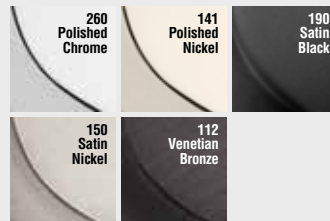

FINISHES

Function	Trims	Levers	Finish	Configuration	Door Thickness	Cylinder	Keying (Optional)
EN Entry, Single Cylinder PT Patio AI Active Inactive FD Full Dummy	Traditional CHE Chesapeake DEL Del Mar Contemporary SEA Seattle Rustic ELK Elkhorn LON Longview	Traditional CUR Curve DEC Decorative FED Federal Contemporary SQU Square TUB Tube Rustic TAP Taper ARC Arch	Traditional Styles (003) Polished Brass (049) Matte Brass (112) Venetian Bronze (150) Satin Nickel (152) Matte Antique Nickel (260) Polished Chrome (141) Polished Nickel Contemporary Styles (112) Venetian Bronze (150) Satin Nickel (190) Satin Black (260) Polished Chrome (141) Polished Nickel Rustic Styles (481) Dark Bronze (492) White Bronze	C3 Configuration 3 C4 Configuration 4 C6 Configuration 6	STD 1.75" - 2.25" Doors	CKY C-Keyway Pin & Tumbler	(KD) Keyed Different* (KA) Keyed Alike (A=#) (CK) Construction Key (KC) Key Code (MK) Master Key (WITH) Separate Lines Keyed Together