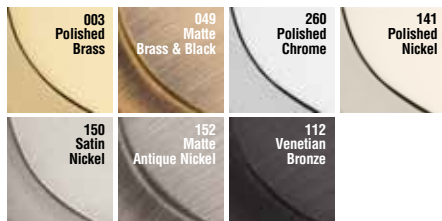

FINISHES

Function	Trims	Levers	Finish	Configuration	Door Thickness	Cylinder	Keying (Optional)
EN Entry, Single Cylinder PT Patio AI Active Inactive FD Full Dummy	Traditional CHE Chesapeake DEL Del Mar Contemporary SEA Seattle Rustic ELK Elkhorn LON Longview	Traditional CUR Curve DEC Decorative FED Federal Contemporary SQU Square TUB Tube Rustic TAP Taper ARC Arch	Traditional Styles (003) Polished Brass (049) Matte Brass (112) Venetian Bronze (150) Satin Nickel (152) Matte Antique Nickel (260) Polished Chrome (141) Polished Nickel Contemporary Styles (112) Venetian Bronze (150) Satin Nickel (190) Satin Black (260) Polished Chrome (141) Polished Nickel Rustic Styles (481) Dark Bronze (492) White Bronze	C3 Configuration 3 C4 Configuration 4 C6 Configuration 6	STD 1.75" - 2.25" Doors	CKY C-Keyway Pin & Tumbler	(KD) Keyed Different* (KA) Keyed Alike (A=#) (CK) Construction Key (KC) Key Code (MK) Master Key (WITH) Separate Lines Keyed Together