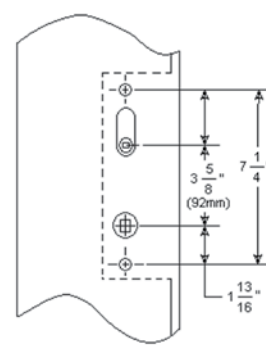

*Note: Interior functions have exposed screws.

Function	Style	Interior Lever	Handing	Finish	Configuration	List Price
(ELK) Elkhorn						
(EN) Entry		(ARC) Arch	(R) Right Hand	(481) Dark Bronze	C3	$260.00
(PT) Patio		(TAP) Taper	(L) Left Hand	(492) White Bronze	C4	
(AI) Active Inactive					C6	
(FD) Full Dummy						
(DEL) Del Mar						
(EN) Entry		(ARC) Arch	(R) Right Hand	(481) Dark Bronze	C3	$260.00
(PT) Patio		(TAP) Taper	(L) Left Hand	(492) White Bronze	C4	
(AI) Active Inactive					C6	
(FD) Full Dummy						

Configuration Key

Config 5