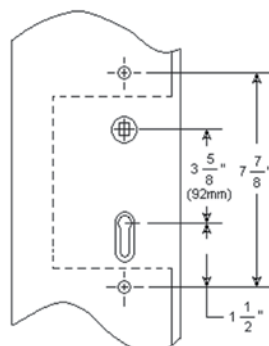

ELK

LON

\*Note: Interior functions have exposed screws.

Function	Style	Interior Lever	Handing	Finish	Configuration	List Price
<b>(ELK) Elkhorn</b>						
<b>(EN)</b> Entry		<b>(ARC)</b> Arch	<b>(R)</b> Right Hand	<b>(481)</b> Dark Bronze	C3	\$260.00
<b>(PT)</b> Patio		<b>(TAP)</b> Taper	<b>(L)</b> Left Hand	<b>(492)</b> White Bronze	C4	
<b>(AI)</b> Active Inactive					C6	
<b>(FD)</b> Full Dummy						
<b>(DEL) Del Mar</b>						
<b>(EN)</b> Entry		<b>(ARC)</b> Arch	<b>(R)</b> Right Hand	<b>(481)</b> Dark Bronze	C3	\$260.00
<b>(PT)</b> Patio		<b>(TAP)</b> Taper	<b>(L)</b> Left Hand	<b>(492)</b> White Bronze	C4	
<b>(AI)</b> Active Inactive					C6	
<b>(FD)</b> Full Dummy						

Configuration Key

Config 3

Config 4

Config 5

# DIMENSIONS & SPECIFICATIONS – MULTIPOINT

MULTIPOINT					
	DEL	CHE	SEA	LON	ELK
A	9-7/8"	9-7/8"	9-57/64"	9-7/8"	10-11/32"
B	1-39/64"	2"	1-17/32"	1-39/64"	1-39/64"
C	13/32"	13/32"	13/32"	13/32"	13/32"
D (AM)	29/32"	29/32"	29/32"	29/32"	29/32"
D (PR)	9/16"	9/16"	9/16"	9/16"	9/16"
E	2-1/8"	2-3/32"	1-59/64"	2-1/32"	2-5/32"
F	1-13/32"	1-13/32"	1-13/32"	1-13/32"	1-13/32"