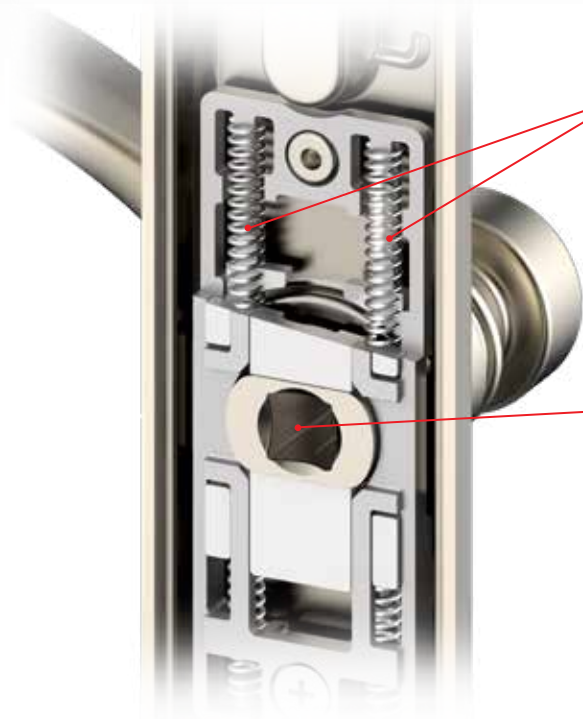

## RESERVE™

**MULTIPOINT HARDWARE**  
TECHNICAL SPECIFICATIONS & PRICE LIST  
OCTOBER 2018

Beautiful inside and out, the new Baldwin Reserve Multipoint collection brings the beauty of Baldwin to every door in your home. Enjoy a stunning look with unmatched Baldwin styles and finishes and the peace of mind knowing you have a more secure door through several points of locking.

**Heavy Duty Compression Springs**  
Provides a **tighter, crisper and stronger** lever return feel, eliminating lever sag.

**Enhanced Cam Operation**  
Provides a **smooth operation** of the spindle when the lever is engaged.