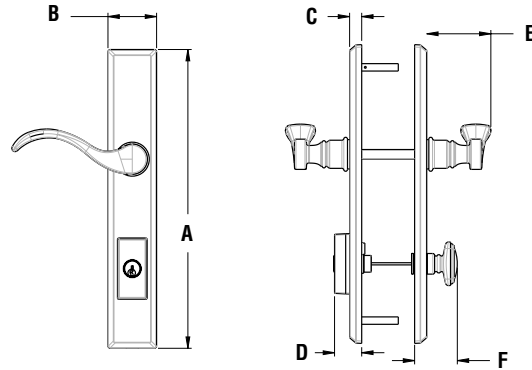

ELK

LON

\*Note: Interior functions have exposed screws.

Function	Style	Interior Lever	Handing	Finish	Configuration	List Price
<b>(ELK) Elkhorn</b>						
<b>(EN)</b> Entry		<b>(ARC)</b> Arch	<b>(R)</b> Right Hand	<b>(481)</b> Dark Bronze	C3	\$260.00
<b>(PT)</b> Patio		<b>(TAP)</b> Taper	<b>(L)</b> Left Hand	<b>(492)</b> White Bronze	C4	
<b>(AI)</b> Active Inactive					C6	
<b>(FD)</b> Full Dummy						
<b>(DEL) Del Mar</b>						
<b>(EN)</b> Entry		<b>(ARC)</b> Arch	<b>(R)</b> Right Hand	<b>(481)</b> Dark Bronze	C3	\$260.00
<b>(PT)</b> Patio		<b>(TAP)</b> Taper	<b>(L)</b> Left Hand	<b>(492)</b> White Bronze	C4	
<b>(AI)</b> Active Inactive					C6	
<b>(FD)</b> Full Dummy						

Configuration Key

Config 3

Config 4

Config 5

# DIMENSIONS & SPECIFICATIONS – MULTIPOINT

MULTIPOINT					
	DEL	CHE	SEA	LON	ELK
A	9-7/8"	9-7/8"	9-57/64"	9-7/8"	10-11/32"
B	1-39/64"	2"	1-17/32"	1-39/64"	1-39/64"
C	13/32"	13/32"	13/32"	13/32"	13/32"
D (AM)	29/32"	29/32"	29/32"	29/32"	29/32"
D (PR)	9/16"	9/16"	9/16"	9/16"	9/16"
E	2-1/8"	2-3/32"	1-59/64"	2-1/32"	2-5/32"
F	1-13/32"	1-13/32"	1-13/32"	1-13/32"	1-13/32"