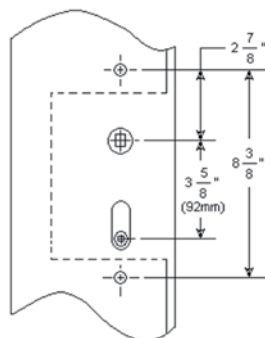

Configuration Key

Config 3