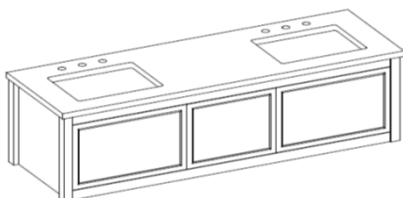

08 Configuration

Double Sink

Two sink drawers, both split for plumbing

Drawer in a drawer in center section

Item#	Without Top	A	B
193-0860	60W x 21.5D x 18H	7495	8645
193-0866	66W x 21.5D x 18H	7595	8745
193-0872	72W x 21.5D x 18H	7695	8795