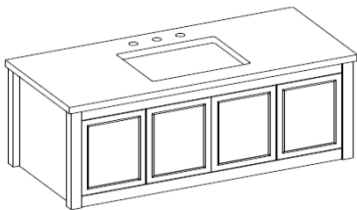

## 03/04 Configuration

Single Sink - Centered

2 Doors to conceal plumbing

Wall Mounted Version

03 has drawer in a drawer on left

04 has drawer in a drawer on right

Item#	Without Top	A	B
193-0336	36W x 21.5D x 18H	3495	3995
193-0436	36W x 21.5D x 18H	3495	3995

## 05 Configuration

Single Sink - Centered

Drawer in a drawer on both sides

2 Doors in the center

Item#	Without Top	A	B
193-0542	42W x 21.5D x 18H	4045	4645
193-0548	48W x 21.5D x 18H	4145	4795
193-0560	60W x 21.5D x 18H	4245	4895