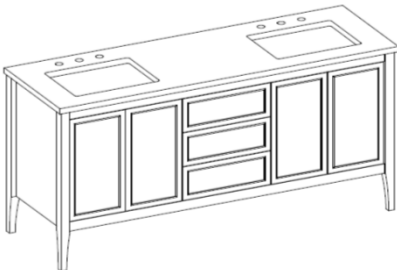

07 Configuration

Double Sink

Item#	Without Top	A	B
293-0760	60W x 21.5D x 34H	5945	6845
293-0766	66W x 21.5D x 34H	6045	6945
293-0772	72W x 21.5D x 34H	6195	7045