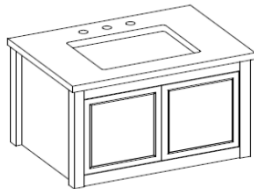

01/02 Configuration

Wall Mounted Version

24" version is a single door hinged right

Item#	Without Top	A	B
193-0124	24W x 21.5D x 18H	2195	2545
193-0230	30W x 21.5D x 18H	2295	2695
193-0236	36W x 21.5D x 18H	2395	2795