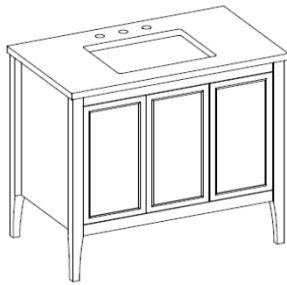

01/02 Configuration

24" version is a single door hinged right

Item#	Without Top	A	B
293-0124	24W x 21.5D x 34H	2295	2695
293-0230	30W x 21.5D x 34H	2395	2845
293-0236	36W x 21.5D x 34H	2495	2945