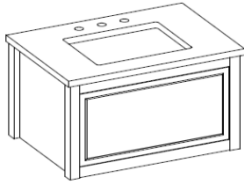

## 00 Configuration

Wall Mounted Version

Single drawer, split for plumbing

Item#	Without Top	A	B
193-0024	24W x 21.5D x 18H	2745	3145
193-0030	30W x 21.5D x 18H	2845	3245
193-0036	36W x 21.5D x 18H	2945	3345