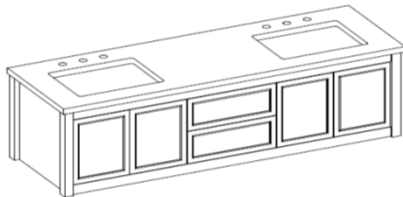

07 Configuration

Wall Mounted Version

Item#	Without Top	A	B
193-0760	60W x 21.5D x 18H	5845	6595
193-0766	66W x 21.5D x 18H	5945	6695
193-0772	72W x 21.5D x 18H	6045	6845