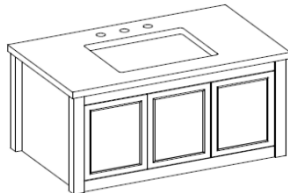

03/04 Configuration

Single Sink - Centered

2 Doors to conceal plumbing

Wall Mounted Version

03 has drawer in a drawer on left

04 has drawer in a drawer on right

Item#	Without Top	A	B
193-0336	36W x 21.5D x 18H	3495	3995
193-0436	36W x 21.5D x 18H	3495	3995