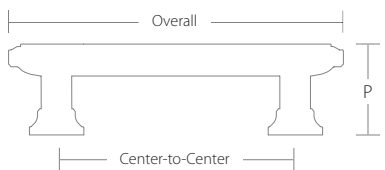

GEOMETRIC RECTANGULAR PULL

Product Code	C-to-C	Overall	Projection(P)	List Price
86299	3"	4 ¼"	1 ⅞"	$12.00
86300	3 ½"	4 ⅝"	1 ⅞"	$13.00
86301	4"	5 ¼"	1 ⅞"	$14.00
86492	5"	6 ¼"	1 ⅞"	$15.00
86302	6"	7 ¼"	1 ⅞"	$17.00
86303	10"	11 ¼"	1 ⅞"	$29.00
86493	12"	13 ¼"	1 ⅞"	$38.00