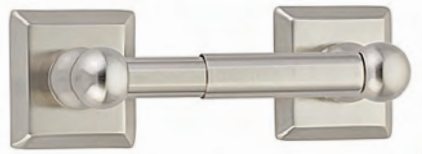

TRADITIONAL BRASS PAPER HOLDER - SPRING ROD STYLE

Product Code	Projection	List Price
2605	3 3/8"	$52.00