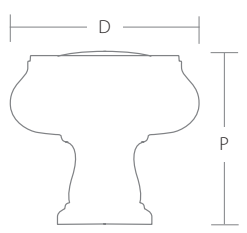

GEOMETRIC OVAL KNOB

Product Code	Dimension(D)	Projection(P)	List Price
86304	1 ¼"	1 ¼"	$11.00
86305	1 ½"	1 ½"	$12.00
86306	1 ¾"	1 ½"	$17.00

Finish

 Satin Brass (US4)	 Oil Rubbed Bronze (US10B)	 Polished Nickel (US14)
 Satin Nickel (US15)	 Flat Black (US19)	 Polished Chrome (US26)