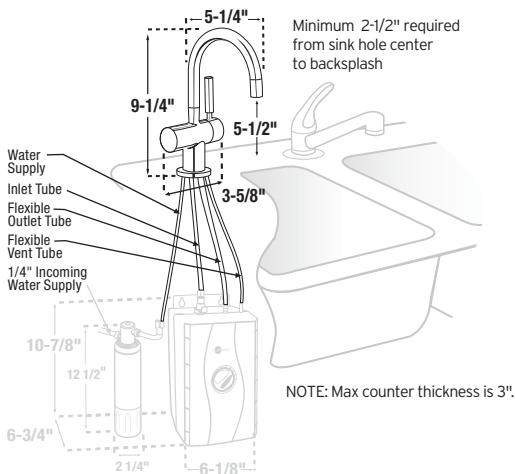

Dimensions