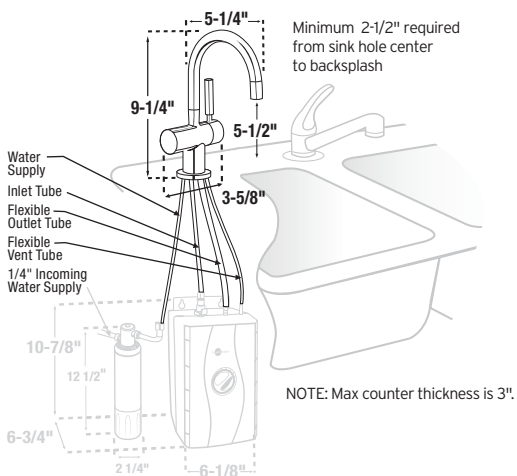

Dimensions