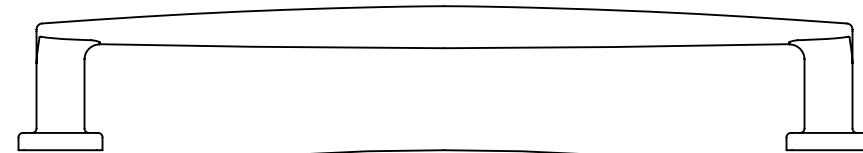

J-7621 HUDSON 18" CABINET PULL

J-7620 HUDSON 12" CABINET PULL

J-7615 HUDSON 8" CABINET PULL

J-7374 HUDSON 6" CABINET PULL

8", 12", AND 18" CABINET PULLS
TO MATCH 6" PULL DIMENSIONALLY
JUST "STRETCHED"

TOLERANCES

.X ± .1"
.0X ± .01"
.00X ± .005"
.000X ± .0005"

4515 Gleason Road Lakewood, NY 14750
waterstreetbrass.com

PROPRIETARY AND CONFIDENTIAL
THE INFORMATION CONTAINED IN THIS
DRAWING IS THE SOLE PROPERTY OF
WATER STREET BRASS. ANY
REPRODUCTION IN PART OR AS A WHOLE
WITHOUT THE WRITTEN PERMISSION OF
WATER STREET BRASS IS PROHIBITED.

TITLE:
Hudson Cabinet
Pull Collection

SCALE: 1:2

NAME	DATE
DRAWN: KJP	5/3/2018

MATERIAL -

LAST SAVED	5/10/2018
------------	-----------

WEIGHT(LBS.): -

NOTES:	UNLESS OTHERWISE SPECIFIED DIMENSIONS ARE IN INCHES
--------	--

SIZE	DWG. NO.	REV
B	N/A	-

SCALE: 1:2

SHEET 1 OF 1

REVISIONS

REV.	DESCRIPTION	DATE	BY