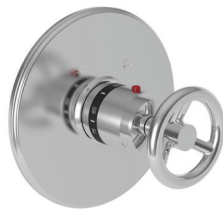

**3-2923TS** 1/2" Thermostatic Trim Plate with Handles  
Integrated diverter handle with independent temperature control.  
  
MUST ORDER VALVE SEPARATELY.  
Select from: 1-741, 1-742, 1-743, or 1-744.

\$632 \$846 \$970

**3-2923TR** 1/2" Thermostatic Trim Plate with Handles  
Integrated diverter handle with independent temperature control.  
  
MUST ORDER VALVE SEPARATELY.  
Select from: 1-741, 1-742, 1-743, or 1-744.

\$612 \$826 \$950

**3-2924TS** 3/4" Thermostatic Trim Plate with Handle  
  
MUST ORDER VALVE SEPARATELY.  
Select part 1-540.

\$686 \$892 \$1,009

**3-2924TR** 3/4" Thermostatic Trim Plate with Handle  
  
MUST ORDER VALVE SEPARATELY.  
Select part 1-540.

\$656 \$872 \$989

**3-570** Diverter/Flow Control Trim  
Use with stop valve item 1-606H, 1-607H  
or diverter valve item 1-617.

\$220 \$292 \$333

Please refer to pages 252-253 of the Newport Brass Pricebook for complementary accessories.