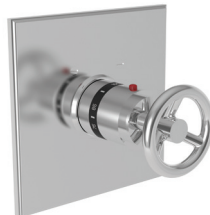

**3-2923TS** 1/2" Thermostatic Trim Plate with Handles  
Integrated diverter handle with independent temperature control.  
  
MUST ORDER VALVE SEPARATELY.  
Select from: 1-741, 1-742, 1-743, or 1-744.

\$632 \$846 \$970

**3-2923TR** 1/2" Thermostatic Trim Plate with Handles  
Integrated diverter handle with independent temperature control.  
  
MUST ORDER VALVE SEPARATELY.  
Select from: 1-741, 1-742, 1-743, or 1-744.

\$612 \$826 \$950

**3-2924TS** 3/4" Thermostatic Trim Plate with Handle  
  
MUST ORDER VALVE SEPARATELY.  
Select part 1-540.

\$686 \$892 \$1,009

**3-2924TR** 3/4" Thermostatic Trim Plate with Handle  
  
MUST ORDER VALVE SEPARATELY.  
Select part 1-540.

\$656 \$872 \$989

**3-570** Diverter/Flow Control Trim  
Use with stop valve item 1-606H, 1-607H  
or diverter valve item 1-617.

\$220 \$292 \$333

Please refer to pages 252-253 of the Newport Brass Pricebook for complementary accessories.