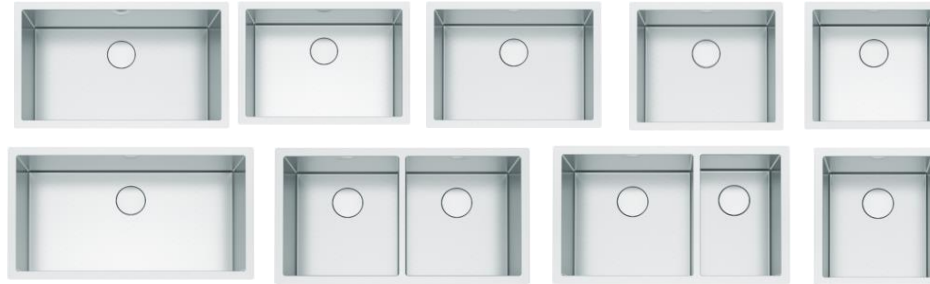

# PROFESSIONAL 2.0 – TOP NOTCH SINK

PRODUCTS

STAR  
features

- Best quality (18 gauge Type 304 Stainless Steel)
- 8mm radius contemporary design
- FRANKE exclusive integral ledge system
- Silk finish and round drain cover included
- Noise reduction

12  
models

BEST  
accessories

## What are the Top Selling Features?

- Cutting edge 8mm design and best SS quality available
- Wide range of accessories and integrated ledge
- Looks stunning with silk finish and round drain cover