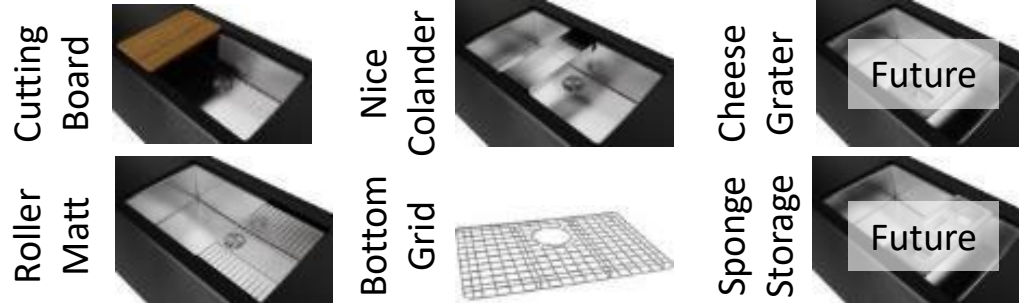

BEST
accessories