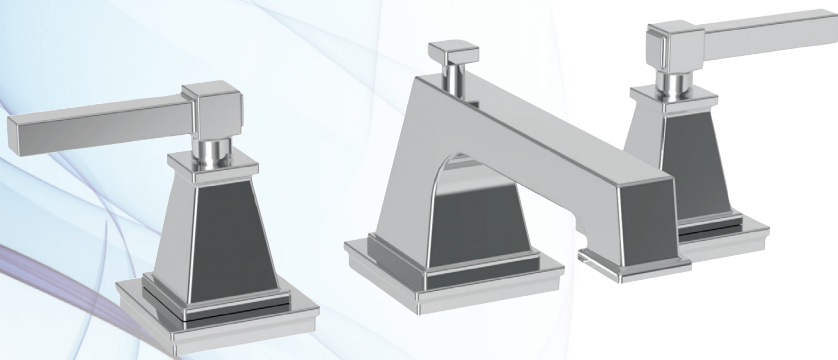

MALVINA BATH COLLECTION

The Malvina Bath Collection is inspired by decorative architectural elements found at luxury resorts along the Southern California coastline. Bold yet refined pillars highlight this modern design, made in California by master craftsman.

3140

Widespread Lavatory Faucet, Lever Handles

GROUP I
\$889

GROUP II
\$1,221

GROUP III
\$1,382

3150

Widespread Lavatory Faucet, Cross Handles

GROUP I
\$889

GROUP II
\$1,221

GROUP III
\$1,382

- Choose from 27 beautiful finishes to customize your décor.
- Solid brass construction delivers beauty and long-lasting quality.
- Drip-Free ceramic valves.
- Meets WaterSense, CalGreen and CEC standards.