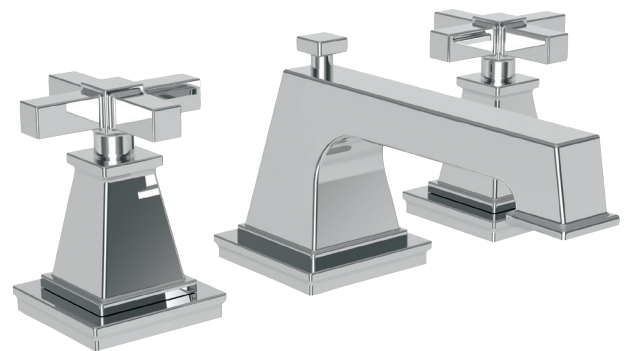

MALVINA BATH COLLECTION

The Malvina Bath Collection is inspired by decorative architectural elements found at luxury resorts along the Southern California coastline. Bold yet refined pillars highlight this modern design, made in California by master craftsman.

3140

Widespread Lavatory Faucet, Lever Handles

GROUP I
\$889

GROUP II
\$1,221

GROUP III
\$1,382

3150

Widespread Lavatory Faucet, Cross Handles

GROUP I
\$889

GROUP II
\$1,221

GROUP III
\$1,382

- Choose from 27 beautiful finishes to customize your décor.
- Solid brass construction delivers beauty and long-lasting quality.
- Drip-Free ceramic valves.
- Meets WaterSense, CalGreen and CEC standards.