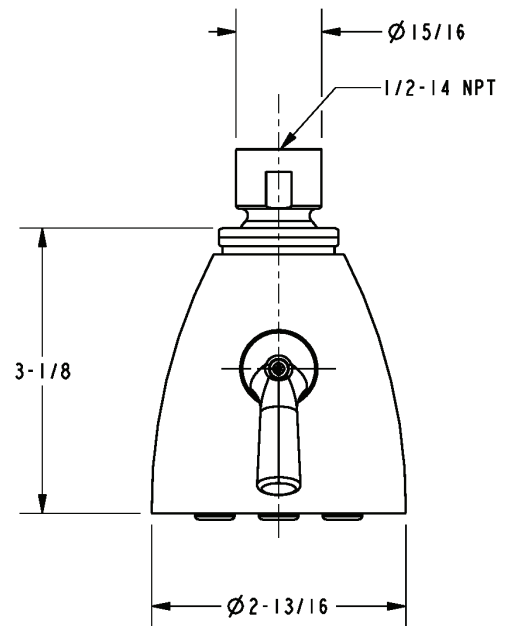

www.newportbrass.com