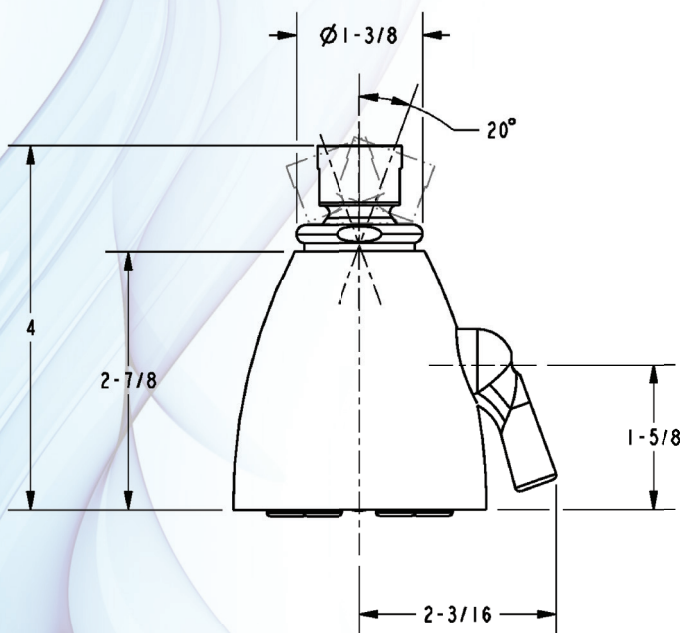

www.newportbrass.com