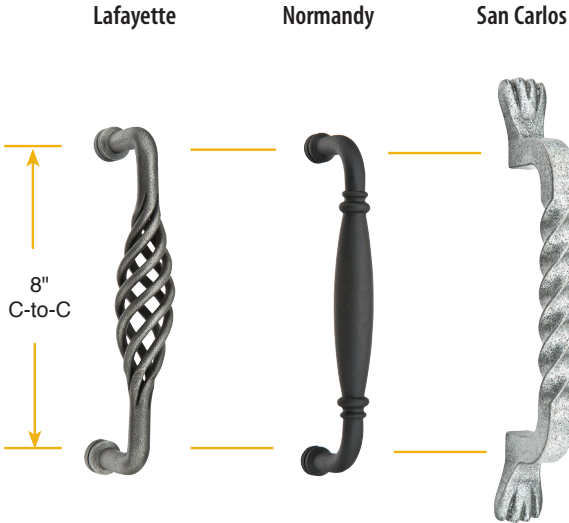

*Unlacquered Brass (US3NL) finish available for a \$20 List Price upcharge per Door/Appliance Pull and Back to Back pulls are available for a \$40 List Price upcharge per pair.
 Satin Brass (US4) available for Baden and Brisbane Door Pulls. * Polished Nickel - Lifetime (US14) available only for Baden Door Pull.

How To Order:

CS or **BTB** 86439 FB
 Concealed Surface or Back to Back Optional Mounting. Leave Blank for Standard Mounting. Finish Product Code

SANDCAST BRONZE DOOR PULLS 8" AND 12" DOOR PULLS	Optional Mounting	Product Code	Finish	List Price	Back To Back List Price
Rustic Modern Bronze 8" Pull	CS or BTB	86439	Flat Black Bronze (FB) Medium Bronze (MB) Tumbled White Bronze (TWB)	\$114.00	\$228.00
Nunez Bronze 8" Pull	CS or BTB	86160		\$114.00	\$228.00
Twig Bronze 8" Pull	CS or BTB	86090		\$114.00	\$228.00
Rod Bronze 8" Pull	CS or BTB	86088		\$114.00	\$228.00
Rod Bronze 12" Pull	CS or BTB	86068		\$138.00	\$276.00

To order: **Function + Product Code + Finish + Add Door Thickness to Comments**

DOOR PULLS - LOST WAX CAST BRONZE

Standard Mounting

Thru-Bolt with Decorative Caps

Optional Mounting

Concealed Surface CS

Back to Back BTB

How To Order:

CS or BTB 86069 FB
 Concealed Surface or Back to Back Optional Mounting. Leave Blank for Standard Mounting. Finish Product Code

LOST WAX CAST BRONZE 8" AND 12" DOOR PULLS	Optional Mounting	Product Code	Finish	List Price	Back To Back List Price
Twist 8" Pull	CS or BTB	86069	Flat Black Bronze (FB) Medium Bronze (MB)	\$114.00	\$228.00
Column 8" Pull	CS or BTB	86156		\$114.00	\$228.00
Palermo 8" Pull	CS or BTB	86167		\$114.00	\$228.00
Recoleta 8" Pull	CS or BTB	86168		\$114.00	\$228.00
Twist 12" Pull	CS or BTB	86169		\$138.00	\$276.00
Column 12" Pull	CS or BTB	86159		\$200.00	\$400.00