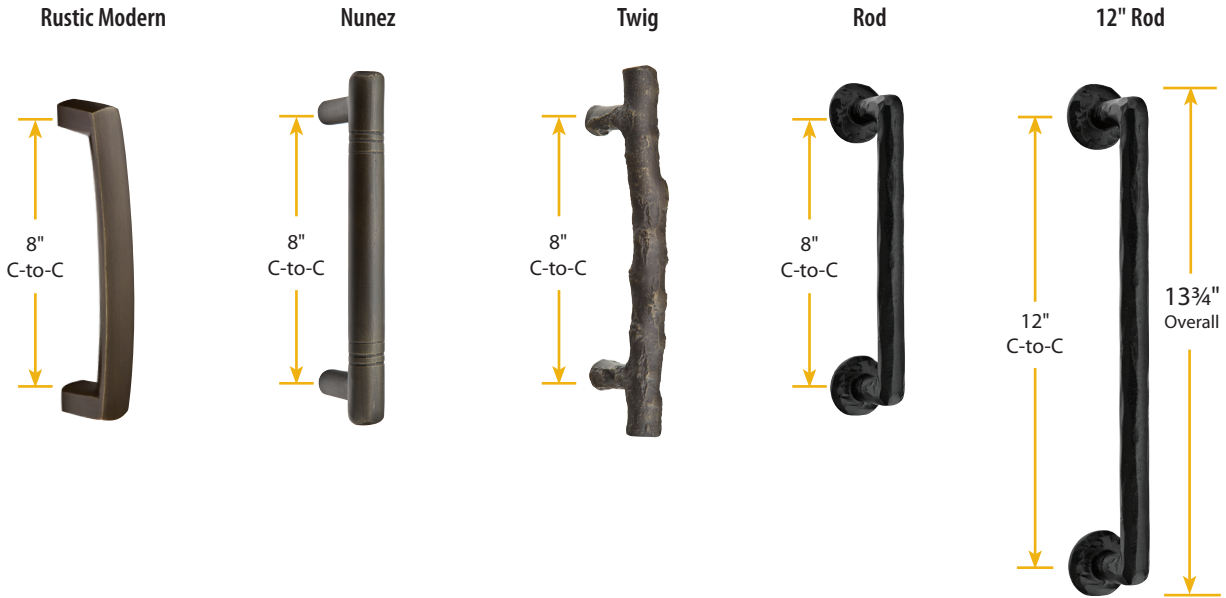

How To Order:

CS or **BTB** 86439 FB
Concealed Surface or Back to Back Optional Mounting. Leave Blank for Standard Mounting. Finish Product Code

SANDCAST BRONZE DOOR PULLS 8" AND 12" DOOR PULLS	Optional Mounting	Product Code	Finish	List Price	Back To Back List Price
Rustic Modern Bronze 8" Pull	CS or BTB	86439	Flat Black Bronze (FB) Medium Bronze (MB) Tumbled White Bronze (TWB)	$114.00	$228.00
Nunez Bronze 8" Pull	CS or BTB	86160		$114.00	$228.00
Twig Bronze 8" Pull	CS or BTB	86090		$114.00	$228.00
Rod Bronze 8" Pull	CS or BTB	86088		$114.00	$228.00
Rod Bronze 12" Pull	CS or BTB	86068		$138.00	$276.00

To order: **Function + Product Code + Finish + Add Door Thickness to Comments**