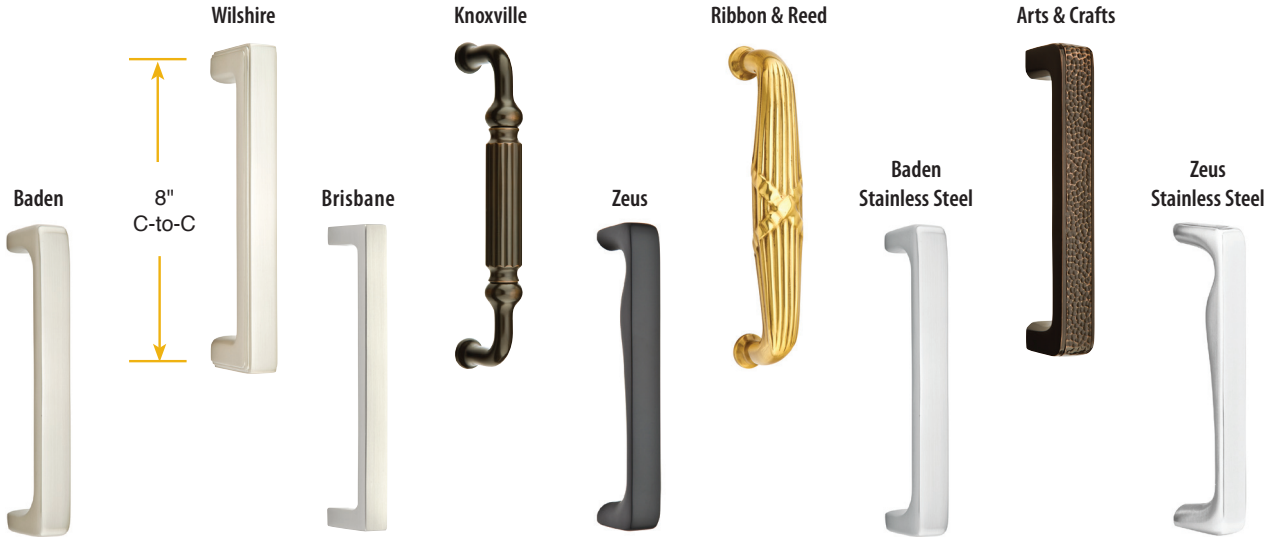

**Blythe
Appliance Pull**

**Westwood
Appliance Pull**

**Spindle
Appliance Pull**

**Rail
Sandcast Bronze
Appliance Pull**

**Fluted
Lost Wax Cast Bronze
Appliance Pull**

Standard Mounting

Thru-Bolt with
Decorative Caps

Optional Mounting

Concealed Surface
CS

Back to Back
BTB

How To Order:

CS or **BTB** 86910 US4
 Concealed Surface or Back to Back Optional Mounting. Leave Blank for Standard Mounting. Finish Product Code

12" & 18" APPLIANCE PULLS		Optional Mounting	Product Code	Finish	List Price	Back To Back List Price
Blythe	12" Appliance Pull	CS or BTB	86910	Satin Brass (US4) Oil Rubbed Bronze (US10B) Polished Nickel (US14) Satin Nickel (US15) Flat Black (US19)	\$128.00	\$256.00
	18" Appliance Pull	CS or BTB	86911	Polished Chrome (US26)	\$188.00	\$376.00
Westwood	12" Appliance Pull	CS or BTB	86912	Polished Brass (US3) French Antique (US7) Oil Rubbed Bronze (US10B) Polished Nickel (US14) Satin Nickel (US15) Pewter (US15A) Flat Black (US19) Polished Chrome (US26) Unlacquered Brass (US3NL)*	\$128.00	\$256.00
	18" Appliance Pull	CS or BTB	86913		\$188.00	\$376.00
Spindle	12" Appliance Pull	CS or BTB	86343	Flat Black Bronze (FB) Medium Bronze (MB) Tumbled White Bronze (TWB)	\$128.00	\$256.00
	18" Appliance Pull	CS or BTB	86344		\$188.00	\$376.00
Rail Sandcast Bronze	12" Appliance Pull	CS or BTB	86349		\$140.00	\$280.00
	18" Appliance Pull	CS or BTB	86350		\$198.00	\$396.00
Fluted Lost Wax Cast Bronze	12" Appliance Pull	CS or BTB	86347		\$148.00	\$296.00
	18" Appliance Pull	CS or BTB	86348		\$208.00	\$416.00

*Unlacquered Brass (US3NL) finish available for a \$20 List Price upcharge per Appliance pull and Back to Back pulls are available for a \$40 List Price upcharge per pair.

DOOR PULLS - SOLID BRASS & STAINLESS STEEL