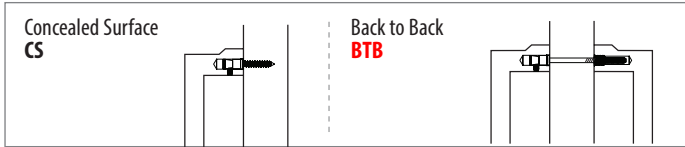

How To Order:

Back to Back Mount (BTB)

Most standard appliance pulls and door pulls are available with Back to Back mounting. Fits standard door thickness of 1¾". Specify if thicker.

Supplied with:

- One grip with 10-32 threads in the stem
- One mating grip with ⅜" diameter hole in the stem
- Two- ⅜" diameter bevel head screws with 10-32 shaft by 2½" long
- Two- 10-32 set screws

How To Order:

APPLIANCE PULLS

Standard Mounting

Optional Mounting

How To Order:

CS or **BTB** 86345 US4
 Concealed Surface or Back to Back Optional Mounting. Leave Blank for Standard Mounting. Finish Product Code