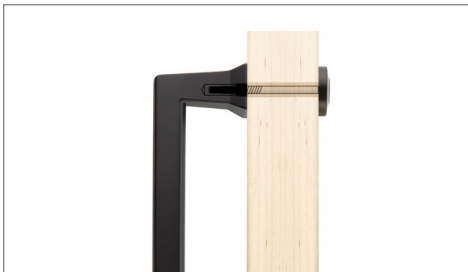

Concealed Surface Mount (CS)

Most standard appliance pulls and door pulls are available with Concealed Surface mounting. Fits minimum door thickness of 1¼".

Supplied with:

- One grip with ⅜" diameter hole in the stem
- Two- #10, 1" bevel head wood screws
- Two- 1-32 set screws

How To Order:

Thru-Bolt Mount with Decorative Caps

Appliance/Door pulls are drilled and tapped for ⅜"-16 thread to accommodate thread adapters. Fits standard door thickness of 1¾". Specify if thicker.

Supplied with:

How To Order:

Back to Back Mount (BTB)

Most standard appliance pulls and door pulls are available with Back to Back mounting. Fits standard door thickness of 1¾". Specify if thicker.

Supplied with:

- One grip with 10-32 threads in the stem
- One mating grip with ⅜" diameter hole in the stem
- Two- ⅜" diameter bevel head screws with 10-32 shaft by 2½" long
- Two- 10-32 set screws