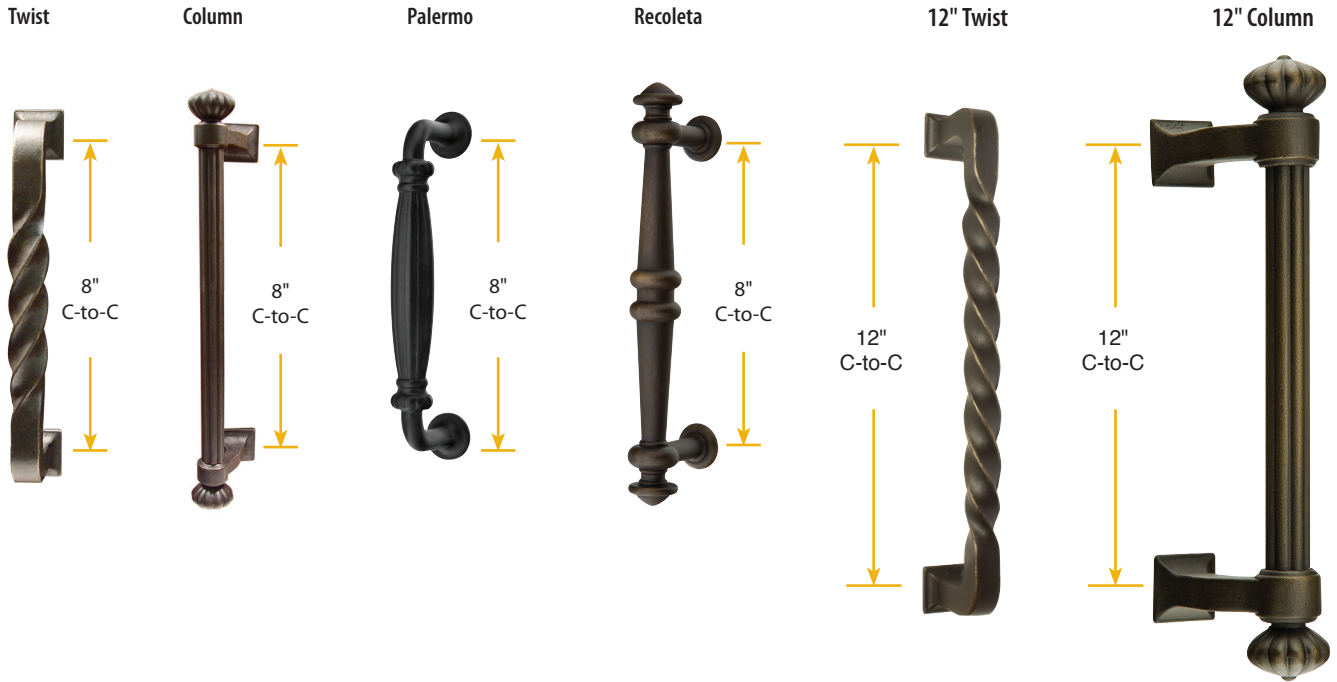

DOOR PULLS - LOST WAX CAST BRONZE

Thru-Bolt with Decorative Caps

Concealed Surface CS

Back to Back BTB

How To Order:

CS or BTB 86069 FB
Concealed Surface or Back to Back Optional Mounting. Leave Blank for Standard Mounting. Finish Product Code

LOST WAX CAST BRONZE 8" AND 12" DOOR PULLS	Optional Mounting	Product Code	Finish	List Price	Back To Back List Price
Twist 8" Pull	CS or BTB	86069	Flat Black Bronze (FB) Medium Bronze (MB)	$114.00	$228.00
Column 8" Pull	CS or BTB	86156		$114.00	$228.00
Palermo 8" Pull	CS or BTB	86167		$114.00	$228.00
Recoleta 8" Pull	CS or BTB	86168		$114.00	$228.00
Twist 12" Pull	CS or BTB	86169		$138.00	$276.00
Column 12" Pull	CS or BTB	86159		$200.00	$400.00