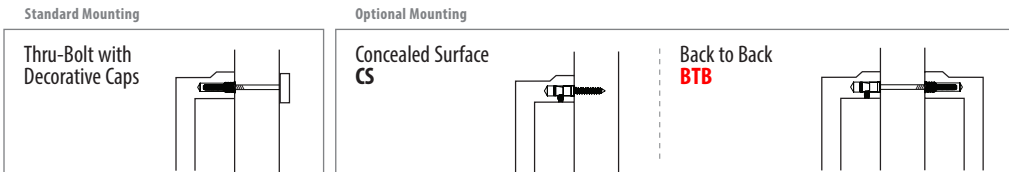

How To Order:

CS or **BTB** 86439 FB
Concealed Surface or Back to Back Optional Mounting. Leave Blank for Standard Mounting. Finish Product Code

SANDCAST BRONZE DOOR PULLS 8" AND 12" DOOR PULLS	Optional Mounting	Product Code	Finish	List Price	Back To Back List Price
Rustic Modern Bronze 8" Pull	CS or BTB	86439	Flat Black Bronze (FB) Medium Bronze (MB) Tumbled White Bronze (TWB)	$114.00	$228.00
Nunez Bronze 8" Pull	CS or BTB	86160		$114.00	$228.00
Twig Bronze 8" Pull	CS or BTB	86090		$114.00	$228.00
Rod Bronze 8" Pull	CS or BTB	86088		$114.00	$228.00
Rod Bronze 12" Pull	CS or BTB	86068		$138.00	$276.00

To order: **Function + Product Code + Finish + Add Door Thickness to Comments**