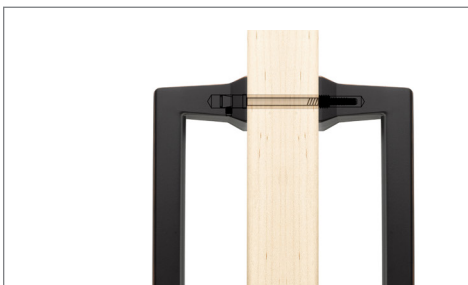

Concealed Surface Mount (CS)

Most standard appliance pulls and door pulls are available with Concealed Surface mounting. Fits minimum door thickness of 1¼".

Supplied with:

- One grip with ⅜" diameter hole in the stem
- Two- #10, 1" bevel head wood screws
- Two- 1-32 set screws

How To Order:

Thru-Bolt Mount with Decorative Caps

Appliance/Door pulls are drilled and tapped for ⅜"-16 thread to accommodate thread adapters. Fits standard door thickness of 1¾". Specify if thicker.

Supplied with:

How To Order:

Back to Back Mount (BTB)

Most standard appliance pulls and door pulls are available with Back to Back mounting. Fits standard door thickness of 1¾". Specify if thicker.

Supplied with:

- One grip with 10-32 threads in the stem
- One mating grip with ⅜" diameter hole in the stem
- Two- ⅜" diameter bevel head screws with 10-32 shaft by 2½" long
- Two- 10-32 set screws