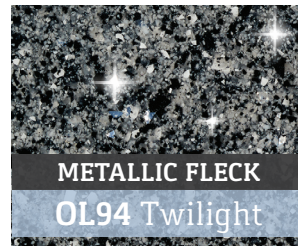

OASIS HITS THE REFRESH BUTTON