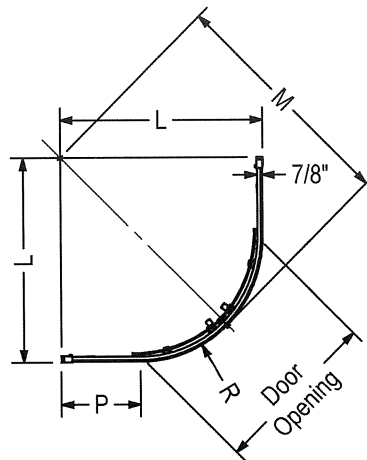

Panel width minimum: 18 3/16 in.
 Panel width maximum: 18 7/8 in.

Standard Height: 71 5/8 in.
 Adjustment: 3/4 in.

Access: 18 5/16 in.
 Door Opening: Central

STANDARD

Code	Description	H	M	L	P Adjustable	F	Door Opening	Wall Adjustment
137440	RADIA N-A 36" X 36" X 71.5"	71 5/8"	35 5/8"	34 1/2"	14 9/16" - 15 1/4"	26 3/8"	18 5/16"	3/4"
137441	RADIA N-A 38" X 38" X 71.5"	71 5/8"	37 7/8"	35 5/8"	16 1/8" - 16 13/16"	26 7/16"	18 5/16"	3/4"
137442	RADIA N-A 40" X 40" X 71.5"	71 5/8"	40 15/16"	37 13/16"	18 3/16" - 18 7/8"	26 1/2"	18 5/16"	3/4"

Panel width minimum: 11 11/16 in.
Panel width maximum: 12 3/8 in.

Standard Height: 71 5/8 in.
Adjustment: 3/4 in.

Access: 17 1/8 in.
Door Opening: Central

RADIA NEO-ROUND 36 X 36 X 71 1/2 IN. 6 MM

No	Door Opening	Glass Pattern	Finish	Pkg	Approx. weight	List Price
137444-900-084	Central	Clear (900)	Chrome (084)	6.04 ft ³	100 lb	\$ 820
137444-900-305	Central	Clear (900)	Brushed Nickel (305)	6.04 ft ³	100 lb	\$ 882
137444-981-084	Central	Mistelite (981)	Chrome (084)	6.04 ft ³	100 lb	\$ 861
137444-981-305	Central	Mistelite (981)	Brushed Nickel (305)	6.04 ft ³	100 lb	\$ 927

Panel width minimum: 12 1/4 in.
Panel width maximum: 13 in.

Standard Height: 71 5/8 in.
Adjustment: 3/4 in.

Access: 20 7/8 in.
Door Opening: Central

Radia Neo-Round (cont'd)

RADIA NEO-ROUND 40 X 40 X 71 1/2 IN. 6 MM

Panel width minimum: 15 13/16 in.
Panel width maximum: 16 1/2 in.

Standard Height: 71 5/8 in.
Adjustment: 3/4 in.

Access: 22 in.
Door Opening: Central

STANDARD

Code	Description	H	M	L	P Adjustable	R	Door Opening	Wall Adjustment
137443	RADIA N-R 32" X 32" X 71.5"	71 5/8"	36 1/8"	29 15/16"	11 11/16" - 12 3/8"	14 9/16"	17 1/8"	3/4"
137444	RADIA N-R 36" X 36" X 71.5"	71 5/8"	39 5/8"	34 3/16"	12 1/4" - 13"	20 11/16"	20 7/8"	3/4"
137445	RADIA N-R 40" X 40" X 71.5"	71 5/8"	44 9/16"	37 11/16"	15 13/16" - 16 1/2"	20 11/16"	22"	3/4"