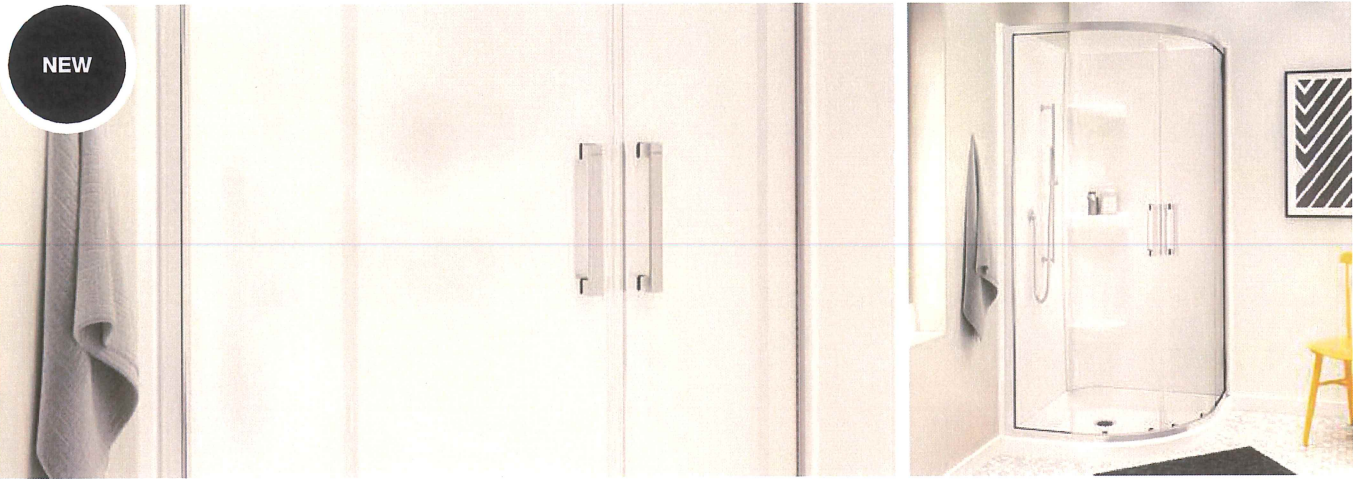

Radia Neo-Round

AVAILABLE SUMMER 2017

- 6 mm tempered glass with Lotus glass protection
- Magnetic and PVC extrusion for a better watertight closure
- Easy to detach the bottom wheels to clean the track (Clip and Push)
- Panels are pre-assembled with hardware and side jambs
- 3/4 in. of out of plumb adjustment for those not so perfect walls

Regional Availability

FRAMELESS SHOWER DOORS

RADIA NEO-ROUND 32 X 32 X 71 1/2 IN. 6 MM

No	Door Opening	Glass Pattern	Finish	Pkg	Approx. weight	List Price
137443-900-084	Central	Clear (900)	Chrome (084)	5.33 ft³	93 lb	$ 790
137443-900-305	Central	Clear (900)	Brushed Nickel (305)	5.33 ft³	93 lb	$ 850
137443-981-084	Central	Mistelite (981)	Chrome (084)	5.33 ft³	93 lb	$ 830
137443-981-305	Central	Mistelite (981)	Brushed Nickel (305)	5.33 ft³	93 lb	$ 893

Panel width minimum: 11 11/16 in.
Panel width maximum: 12 3/8 in.

Standard Height: 71 5/8 in.
Adjustment: 3/4 in.

Access: 17 1/8 in.
Door Opening: Central

RADIA NEO-ROUND 36 X 36 X 71 1/2 IN. 6 MM

No	Door Opening	Glass Pattern	Finish	Pkg	Approx. weight	List Price
137444-900-084	Central	Clear (900)	Chrome (084)	6.04 ft³	100 lb	$ 820
137444-900-305	Central	Clear (900)	Brushed Nickel (305)	6.04 ft³	100 lb	$ 882
137444-981-084	Central	Mistelite (981)	Chrome (084)	6.04 ft³	100 lb	$ 861
137444-981-305	Central	Mistelite (981)	Brushed Nickel (305)	6.04 ft³	100 lb	$ 927

Panel width minimum: 12 1/4 in.
Panel width maximum: 13 in.

Standard Height: 71 5/8 in.
Adjustment: 3/4 in.

Access: 20 7/8 in.
Door Opening: Central