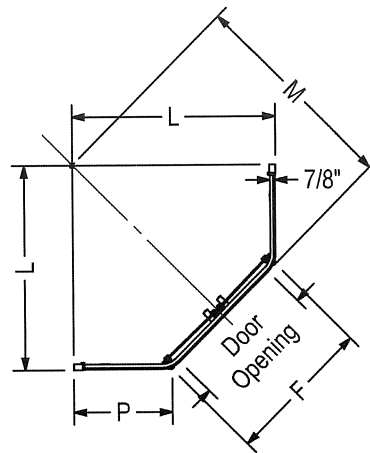

Panel width minimum: 14 9/16 in.
Panel width maximum: 15 1/4 in.

Standard Height: 71 5/8 in.
Adjustment: 3/4 in.

Access: 18 5/16 in.
Door Opening: Central

RADIA NEO-ANGLE 38 X 38 X 71 1/2 IN. 6 MM

No	Door Opening	Glass Pattern	Finish	Pkg	Approx. weight	List Price
137441-900-084	Central	Clear (900)	Chrome (084)	5.58 ft ³	104 lb	\$ 800
137441-900-305	Central	Clear (900)	Brushed Nickel (305)	5.58 ft ³	104 lb	\$ 860
137441-981-084	Central	Mistelite (981)	Chrome (084)	5.58 ft ³	104 lb	\$ 840
137441-981-305	Central	Mistelite (981)	Brushed Nickel (305)	5.58 ft ³	104 lb	\$ 903

Panel width minimum: 16 1/8 in.
Panel width maximum: 16 13/16 in.

Standard Height: 71 5/8 in.
Adjustment: 3/4 in.

Access: 18 5/16 in.
Door Opening: Central

Radia Neo-Angle (cont'd)

RADIA NEO-ANGLE 40 X 40 X 71 1/2 IN. 6 MM

Panel width minimum: 18 3/16 in.
 Panel width maximum: 18 7/8 in.

Standard Height: 71 5/8 in.
 Adjustment: 3/4 in.

Access: 18 5/16 in.
 Door Opening: Central

STANDARD

Code	Description	H	M	L	P Adjustable	F	Door Opening	Wall Adjustment
137440	RADIA N-A 36" X 36" X 71.5"	71 5/8"	35 5/8"	34 1/2"	14 9/16" - 15 1/4"	26 3/8"	18 5/16"	3/4"
137441	RADIA N-A 38" X 38" X 71.5"	71 5/8"	37 7/8"	35 5/8"	16 1/8" - 16 13/16"	26 7/16"	18 5/16"	3/4"
137442	RADIA N-A 40" X 40" X 71.5"	71 5/8"	40 15/16"	37 13/16"	18 3/16" - 18 7/8"	26 1/2"	18 5/16"	3/4"

Panel width minimum: 11 11/16 in.
Panel width maximum: 12 3/8 in.

Standard Height: 71 5/8 in.
Adjustment: 3/4 in.

Access: 17 1/8 in.
Door Opening: Central

RADIA NEO-ROUND 36 X 36 X 71 1/2 IN. 6 MM

No	Door Opening	Glass Pattern	Finish	Pkg	Approx. weight	List Price
137444-900-084	Central	Clear (900)	Chrome (084)	6.04 ft ³	100 lb	\$ 820
137444-900-305	Central	Clear (900)	Brushed Nickel (305)	6.04 ft ³	100 lb	\$ 882
137444-981-084	Central	Mistelite (981)	Chrome (084)	6.04 ft ³	100 lb	\$ 861
137444-981-305	Central	Mistelite (981)	Brushed Nickel (305)	6.04 ft ³	100 lb	\$ 927