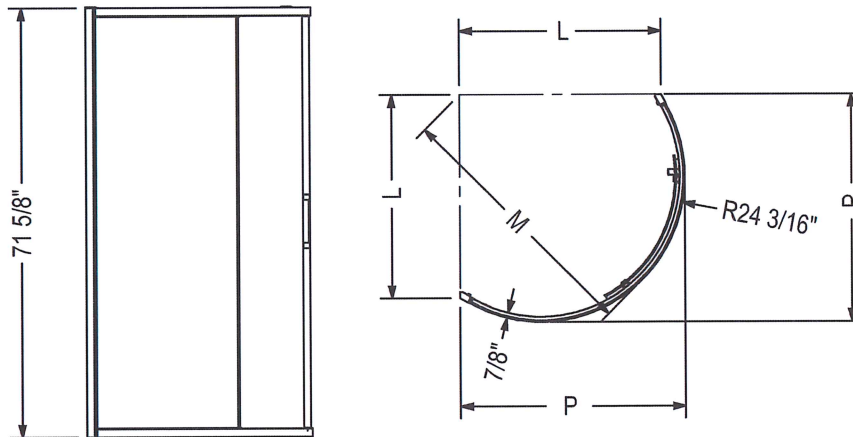

Panel width minimum: 15 13/16 in.
Panel width maximum: 16 1/2 in.

Standard Height: 71 5/8 in.
Adjustment: 3/4 in.

Access: 22 in.
Door Opening: Central

STANDARD

Code	Description	H	M	L	P Adjustable	R	Door Opening	Wall Adjustment
137443	RADIA N-R 32" X 32" X 71.5"	71 5/8"	36 1/8"	29 15/16"	11 11/16" - 12 3/8"	14 9/16"	17 1/8"	3/4"
137444	RADIA N-R 36" X 36" X 71.5"	71 5/8"	39 5/8"	34 3/16"	12 1/4" - 13"	20 11/16"	20 7/8"	3/4"
137445	RADIA N-R 40" X 40" X 71.5"	71 5/8"	44 9/16"	37 11/16"	15 13/16" - 16 1/2"	20 11/16"	22"	3/4"

Regional Availability

FRAMELESS SHOWER DOORS

NEW

RADIA ROUND 36 X 36 X 71 1/2 IN. 6 MM

No	Door Opening	Glass Pattern	Finish	Pkg	Approx. weight	List Price
137446-900-084	Lateral	Clear (900)	Chrome (084)	8.51 ft ³	115 lb	\$ 950
137446-900-305	Lateral	Clear (900)	Brushed Nickel (305)	8.51 ft ³	115 lb	\$ 1,022

Panel width minimum: 33 3/4 in.
Panel width maximum: 34 in.

Standard Height: 71 5/8 in.
Adjustment: 1/2 in.

Access: 21 11/16 in.
Door Opening: Lateral

STANDARD

Code	Description	M	L	P Adjustable	Door Opening	Wall Adjustment
137444	RADIA Neo-Round 36" X 36" X 71.5"	43 3/8"	33 13/16"	33 3/4" - 34"	21 11/16"	1/2"

Panel width minimum: 29 7/8 in.

Panel width maximum: 30 5/8 in.

Standard Height: 71 5/8 in.

Adjustment: 3/4 in.

Access: 15 3/16 in.

Door Opening: Central

RADIA SQUARE 36 X 36 X 71 1/2 IN. 6 MM

No	Door Opening	Glass Pattern	Finish	Pkg	Approx. weight	List Price
137448-900-084	Central	Clear (900)	Chrome (084)	5.09 ft ³	117 lb	\$ 880
137448-900-305	Central	Clear (900)	Brushed Nickel (305)	5.09 ft ³	117 lb	\$ 946
137448-981-084	Central	Mistelite (981)	Chrome (084)	5.09 ft ³	117 lb	\$ 924
137448-981-305	Central	Mistelite (981)	Brushed Nickel (305)	5.09 ft ³	117 lb	\$ 994