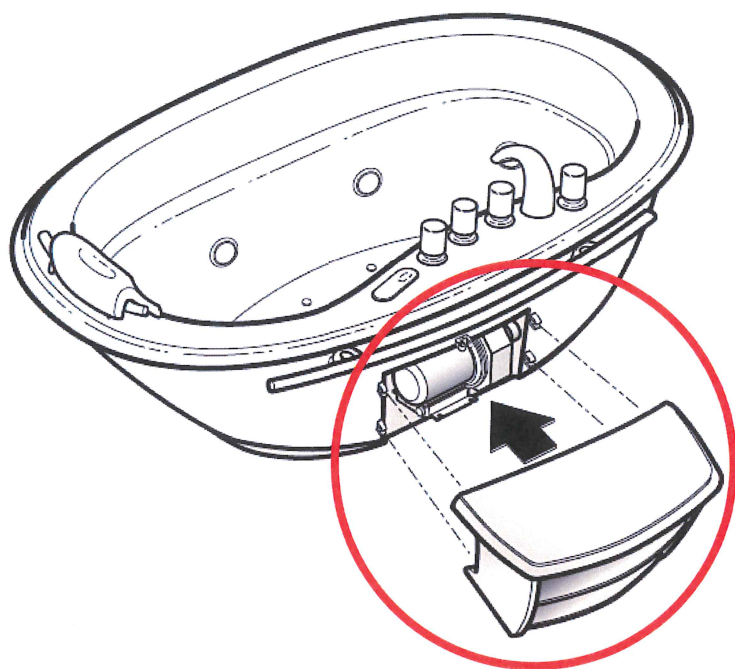

2 - Storage Solution - Souvenir Freestanding Bathtub

Please note that the Storage solution (sold separately) is highly recommended when a Souvenir freestanding bathtub with apron (**100084**) is purchased with a system. *(page 49)*
When systems are installed, the pump/blower is exposed and there is no cover provided to conceal the mechanical systems, which makes it loud. The storage solution would act as a cover and thus reduce the noise.

Available storage solutions can be found in the accessories section: *(page 139)*

- **10007311** Mahogany storage cabinet
- **10007312** Chestnut storage cabinet
- **10007313** Natural (non-treated) storage cabinet

The Storage Solution covering the mechanical part of the bathtub system.

Please contact the Customer Care department for any additional information.