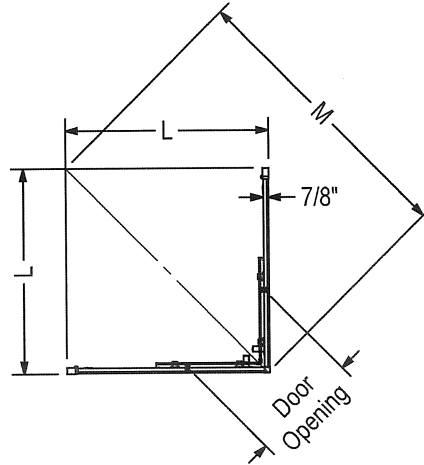

Panel width minimum: 33 3/4 in.
Panel width maximum: 34 in.

Standard Height: 71 5/8 in.
Adjustment: 1/2 in.

Access: 21 11/16 in.
Door Opening: Lateral

STANDARD

Code	Description	M	L	P Adjustable	Door Opening	Wall Adjustment
137444	RADIA Neo-Round 36" X 36" X 71.5"	43 3/8"	33 13/16"	33 3/4" - 34"	21 11/16"	1/2"

Panel width minimum: 29 7/8 in.

Panel width maximum: 30 5/8 in.

Standard Height: 71 5/8 in.

Adjustment: 3/4 in.

Access: 15 3/16 in.

Door Opening: Central

RADIA SQUARE 36 X 36 X 71 1/2 IN. 6 MM

No	Door Opening	Glass Pattern	Finish	Pkg	Approx. weight	List Price
137448-900-084	Central	Clear (900)	Chrome (084)	5.09 ft ³	117 lb	\$ 880
137448-900-305	Central	Clear (900)	Brushed Nickel (305)	5.09 ft ³	117 lb	\$ 946
137448-981-084	Central	Mistelite (981)	Chrome (084)	5.09 ft ³	117 lb	\$ 924
137448-981-305	Central	Mistelite (981)	Brushed Nickel (305)	5.09 ft ³	117 lb	\$ 994

Panel width minimum: 32 15/16 in.

Panel width maximum: 33 3/4 in.

Standard Height: 71 5/8 in.

Adjustment: 3/4 in.

Access: 17 5/16 in.

Door Opening: Central

Radia Square (cont'd)

STANDARD

Code	Description	H	L Adjustable	M	Door Opening	Wall Adjustment
137447	RADIA Square 32" X 32" X 71.5"	71 5/8"	29 7/8" - 30 5/8"	42 5/8"	15 3/16"	3/4"
137448	RADIA Square 36" X 36" X 71.5"	71 5/8"	32 15/16" - 33 3/4"	48 1/4"	17 5/16"	3/4"