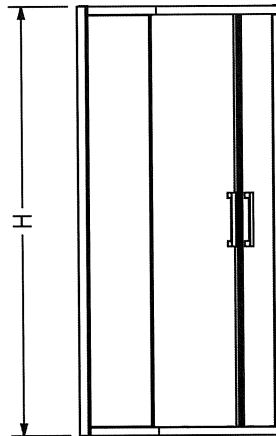

Panel width minimum: 18 3/16 in.
 Panel width maximum: 18 7/8 in.

Standard Height: 71 5/8 in.
 Adjustment: 3/4 in.

Access: 18 5/16 in.
 Door Opening: Central

STANDARD

Code	Description	H	M	L	P Adjustable	F	Door Opening	Wall Adjustment
137440	RADIA N-A 36" X 36" X 71.5"	71 5/8"	35 5/8"	34 1/2"	14 9/16" - 15 1/4"	26 3/8"	18 5/16"	3/4"
137441	RADIA N-A 38" X 38" X 71.5"	71 5/8"	37 7/8"	35 5/8"	16 1/8" - 16 13/16"	26 7/16"	18 5/16"	3/4"
137442	RADIA N-A 40" X 40" X 71.5"	71 5/8"	40 15/16"	37 13/16"	18 3/16" - 18 7/8"	26 1/2"	18 5/16"	3/4"

Panel width minimum: 11 11/16 in.
Panel width maximum: 12 3/8 in.

Standard Height: 71 5/8 in.
Adjustment: 3/4 in.

Access: 17 1/8 in.
Door Opening: Central

RADIA NEO-ROUND 36 X 36 X 71 1/2 IN. 6 MM

No	Door Opening	Glass Pattern	Finish	Pkg	Approx. weight	List Price
137444-900-084	Central	Clear (900)	Chrome (084)	6.04 ft ³	100 lb	\$ 820
137444-900-305	Central	Clear (900)	Brushed Nickel (305)	6.04 ft ³	100 lb	\$ 882
137444-981-084	Central	Mistelite (981)	Chrome (084)	6.04 ft ³	100 lb	\$ 861
137444-981-305	Central	Mistelite (981)	Brushed Nickel (305)	6.04 ft ³	100 lb	\$ 927

Panel width minimum: 12 1/4 in.
Panel width maximum: 13 in.

Standard Height: 71 5/8 in.
Adjustment: 3/4 in.

Access: 20 7/8 in.
Door Opening: Central

Radia Neo-Round (cont'd)

RADIA NEO-ROUND 40 X 40 X 71 1/2 IN. 6 MM

Panel width minimum: 15 13/16 in.
Panel width maximum: 16 1/2 in.

Standard Height: 71 5/8 in.
Adjustment: 3/4 in.

Access: 22 in.
Door Opening: Central

STANDARD

Code	Description	H	M	L	P Adjustable	R	Door Opening	Wall Adjustment
137443	RADIA N-R 32" X 32" X 71.5"	71 5/8"	36 1/8"	29 15/16"	11 11/16" - 12 3/8"	14 9/16"	17 1/8"	3/4"
137444	RADIA N-R 36" X 36" X 71.5"	71 5/8"	39 5/8"	34 3/16"	12 1/4" - 13"	20 11/16"	20 7/8"	3/4"
137445	RADIA N-R 40" X 40" X 71.5"	71 5/8"	44 9/16"	37 11/16"	15 13/16" - 16 1/2"	20 11/16"	22"	3/4"