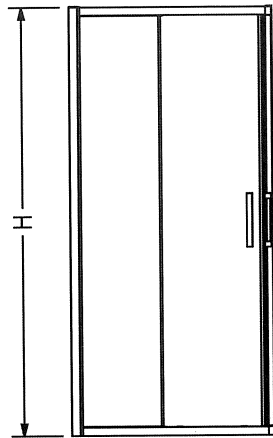

Panel width minimum: 15 13/16 in.
Panel width maximum: 16 1/2 in.

Standard Height: 71 5/8 in.
Adjustment: 3/4 in.

Access: 22 in.
Door Opening: Central

STANDARD

Code	Description	H	M	L	P Adjustable	R	Door Opening	Wall Adjustment
137443	RADIA N-R 32" X 32" X 71.5"	71 5/8"	36 1/8"	29 15/16"	11 11/16" - 12 3/8"	14 9/16"	17 1/8"	3/4"
137444	RADIA N-R 36" X 36" X 71.5"	71 5/8"	39 5/8"	34 3/16"	12 1/4" - 13"	20 11/16"	20 7/8"	3/4"
137445	RADIA N-R 40" X 40" X 71.5"	71 5/8"	44 9/16"	37 11/16"	15 13/16" - 16 1/2"	20 11/16"	22"	3/4"

Panel width minimum: 29 7/8 in.

Panel width maximum: 30 5/8 in.

Standard Height: 71 5/8 in.

Adjustment: 3/4 in.

Access: 15 3/16 in.

Door Opening: Central

RADIA SQUARE 36 X 36 X 71 1/2 IN. 6 MM

No	Door Opening	Glass Pattern	Finish	Pkg	Approx. weight	List Price
137448-900-084	Central	Clear (900)	Chrome (084)	5.09 ft ³	117 lb	\$ 880
137448-900-305	Central	Clear (900)	Brushed Nickel (305)	5.09 ft ³	117 lb	\$ 946
137448-981-084	Central	Mistelite (981)	Chrome (084)	5.09 ft ³	117 lb	\$ 924
137448-981-305	Central	Mistelite (981)	Brushed Nickel (305)	5.09 ft ³	117 lb	\$ 994

Panel width minimum: 32 15/16 in.

Panel width maximum: 33 3/4 in.

Standard Height: 71 5/8 in.

Adjustment: 3/4 in.

Access: 17 5/16 in.

Door Opening: Central

Radia Square (cont'd)

STANDARD

Code	Description	H	L Adjustable	M	Door Opening	Wall Adjustment
137447	RADIA Square 32" X 32" X 71.5"	71 5/8"	29 7/8" - 30 5/8"	42 5/8"	15 3/16"	3/4"
137448	RADIA Square 36" X 36" X 71.5"	71 5/8"	32 15/16" - 33 3/4"	48 1/4"	17 5/16"	3/4"