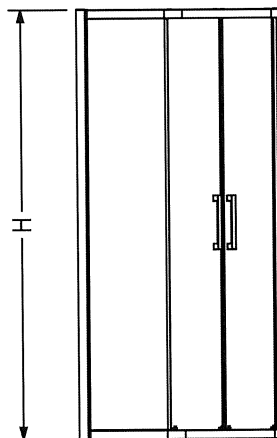

Panel width minimum: 14 9/16 in.
Panel width maximum: 15 1/4 in.

Standard Height: 71 5/8 in.
Adjustment: 3/4 in.

Access: 18 5/16 in.
Door Opening: Central

RADIA NEO-ANGLE 38 X 38 X 71 1/2 IN. 6 MM

No	Door Opening	Glass Pattern	Finish	Pkg	Approx. weight	List Price
137441-900-084	Central	Clear (900)	Chrome (084)	5.58 ft ³	104 lb	\$ 800
137441-900-305	Central	Clear (900)	Brushed Nickel (305)	5.58 ft ³	104 lb	\$ 860
137441-981-084	Central	Mistelite (981)	Chrome (084)	5.58 ft ³	104 lb	\$ 840
137441-981-305	Central	Mistelite (981)	Brushed Nickel (305)	5.58 ft ³	104 lb	\$ 903

Panel width minimum: 16 1/8 in.
Panel width maximum: 16 13/16 in.

Standard Height: 71 5/8 in.
Adjustment: 3/4 in.

Access: 18 5/16 in.
Door Opening: Central

Radia Neo-Angle (cont'd)

RADIA NEO-ANGLE 40 X 40 X 71 1/2 IN. 6 MM

Panel width minimum: 18 3/16 in.
 Panel width maximum: 18 7/8 in.

Standard Height: 71 5/8 in.
 Adjustment: 3/4 in.

Access: 18 5/16 in.
 Door Opening: Central

STANDARD

Code	Description	H	M	L	P Adjustable	F	Door Opening	Wall Adjustment
137440	RADIA N-A 36" X 36" X 71.5"	71 5/8"	35 5/8"	34 1/2"	14 9/16" - 15 1/4"	26 3/8"	18 5/16"	3/4"
137441	RADIA N-A 38" X 38" X 71.5"	71 5/8"	37 7/8"	35 5/8"	16 1/8" - 16 13/16"	26 7/16"	18 5/16"	3/4"
137442	RADIA N-A 40" X 40" X 71.5"	71 5/8"	40 15/16"	37 13/16"	18 3/16" - 18 7/8"	26 1/2"	18 5/16"	3/4"

Panel width minimum: 11 11/16 in.
Panel width maximum: 12 3/8 in.

Standard Height: 71 5/8 in.
Adjustment: 3/4 in.

Access: 17 1/8 in.
Door Opening: Central

RADIA NEO-ROUND 36 X 36 X 71 1/2 IN. 6 MM

No	Door Opening	Glass Pattern	Finish	Pkg	Approx. weight	List Price
137444-900-084	Central	Clear (900)	Chrome (084)	6.04 ft ³	100 lb	\$ 820
137444-900-305	Central	Clear (900)	Brushed Nickel (305)	6.04 ft ³	100 lb	\$ 882
137444-981-084	Central	Mistelite (981)	Chrome (084)	6.04 ft ³	100 lb	\$ 861
137444-981-305	Central	Mistelite (981)	Brushed Nickel (305)	6.04 ft ³	100 lb	\$ 927