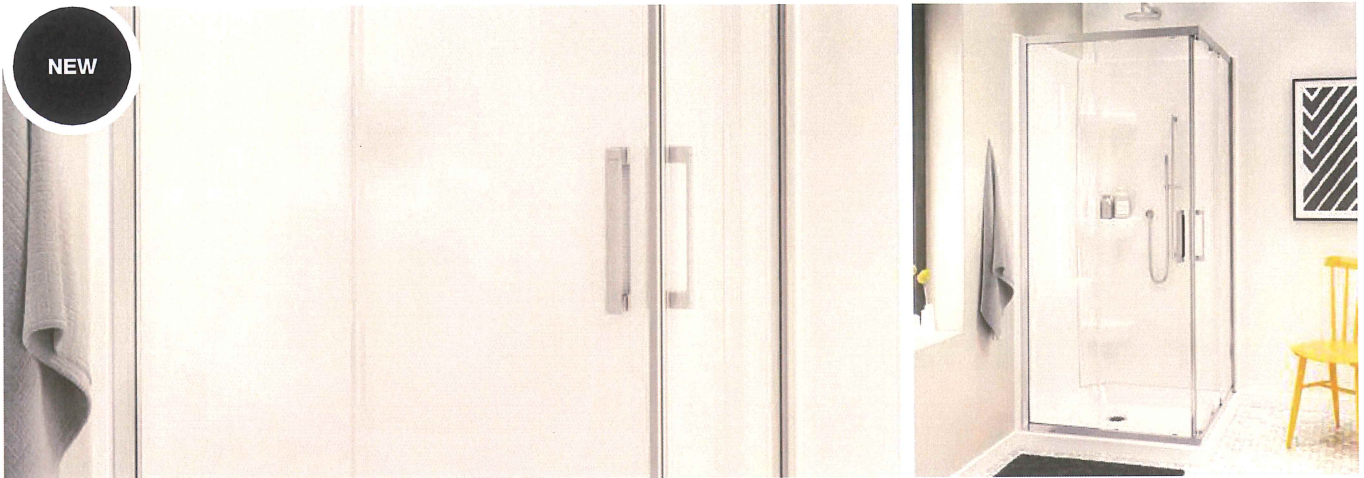

Radia Square

AVAILABLE SUMMER 2017

- 6 mm tempered glass with Lotus glass protection
- Magnetic and aluminum extrusion for a better watertight closure and provides panel rigidity
- Easy to detach the bottom wheels to clean the track (Clip and Push)
- Panels are pre-assembled with hardware and side jambs

Regional Availability

FRAMELESS SHOWER DOORS

RADIA SQUARE 32 X 32 X 71 1/2 IN. 6 MM

No	Door Opening	Glass Pattern	Finish	Pkg	Approx. weight	List Price
137447-900-084	Central	Clear (900)	Chrome (084)	4.66 ft³	105 lb	$ 850
137447-900-305	Central	Clear (900)	Brushed Nickel (305)	4.66 ft³	105 lb	$ 914
137447-981-084	Central	Mistelite (981)	Chrome (084)	4.66 ft³	105 lb	$ 893
137447-981-305	Central	Mistelite (981)	Brushed Nickel (305)	4.66 ft³	105 lb	$ 960

Panel width minimum: 29 7/8 in.

Panel width maximum: 30 5/8 in.

Standard Height: 71 5/8 in.

Adjustment: 3/4 in.

Access: 15 3/16 in.

Door Opening: Central

RADIA SQUARE 36 X 36 X 71 1/2 IN. 6 MM

No	Door Opening	Glass Pattern	Finish	Pkg	Approx. weight	List Price
137448-900-084	Central	Clear (900)	Chrome (084)	5.09 ft³	117 lb	$ 880
137448-900-305	Central	Clear (900)	Brushed Nickel (305)	5.09 ft³	117 lb	$ 946
137448-981-084	Central	Mistelite (981)	Chrome (084)	5.09 ft³	117 lb	$ 924
137448-981-305	Central	Mistelite (981)	Brushed Nickel (305)	5.09 ft³	117 lb	$ 994

Panel width minimum: 32 15/16 in.

Panel width maximum: 33 3/4 in.

Standard Height: 71 5/8 in.

Adjustment: 3/4 in.

Access: 17 5/16 in.

Door Opening: Central