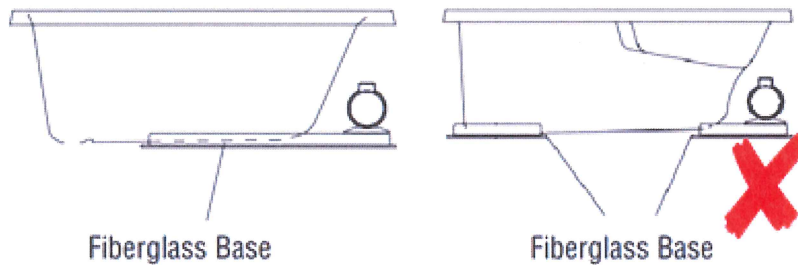

December 2017

Redesign of Base Support

Please note that for the below AKER Drop-in Bathtub models, we will transition to a new base support, which will include 4 pre-levelled feet, instead of the current Fiberglass base. This transition will take place starting February 2018. During this transition, it is possible that some units will continue having the current fiberglass base support.

Below is a visual example of this new change. Both support provide the same function benefits and do not alter the installation instructions.

Please note that technical drawings will be update to reflect the new base structure with the 4 pre-levelled feet.

Impacted Models:

Aker Digital Price Book
Page #

Model #	Product Name
p. 118 141120	CT2-6060
116 141118	CT-6060
122 141097	CTF2-6060
120 141096	CTF-6060
108 141112	OV-4260
104 141114	OV-4272
112 141095	OVF-4260
87 141099	SB-3260
72 141101	SB-3660
57 141105	SB-3672
92 141088	SBF-3260
77 141089	SBF-3660
59 141092	SBF-3672
55 141108	SBHG-4272
106 141110	SBOO-4272

Current support base: