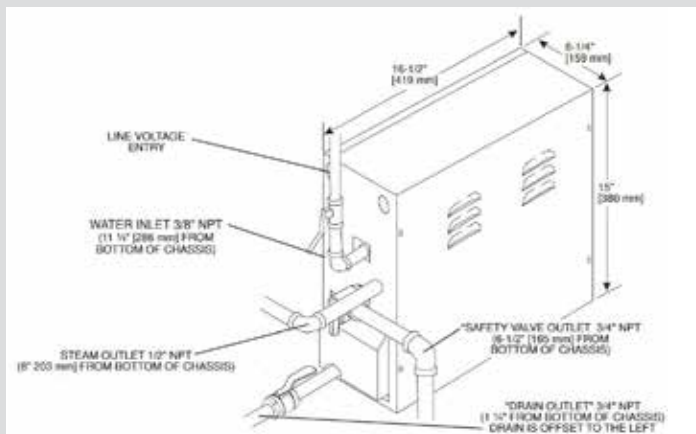

Codes/Standards

- ETL listed for USA and Canada
- Tested to IEC standards

Sizing and Rough-In Guide

Model	Steam Room Cu Ft				1 Phase		3 Phase	
	Min.	Max.	Voltage	Watts	Amps	Breaker	Amps	Breaker
AX4.5	60	90	240	4500	19	30	11	15
AX4.5	60	90	208	4500	22	30	13	20
AX7.5	80	200	240	7500	31	40	18	30
AX7.5	80	200	208	7510	36	50	21	30
AX11	175	375	240	11000	46	60	26	40
AX11	175	375	208	11240	18 & 36	30 & 50	31	40
AX14	350	550	240	14000	21 & 38	30 & 50	34	50
AX14	350	550	208	13580	24 & 42	30 & 50	38	50

To calculate the generator size required, multiply the length x width x height of the steam room.

For rooms made of natural stone, multiply the cubic volume by 1.75 (stone requires more power to heat)

(Maximum recommended ceiling height is 8 feet.)

For rooms exceeding 550 cubic feet, generators may be ganged together to achieve required capacity.

Each generator will require its own power source as described in the chart above.

Example: Room size 750 cu ft, power available 240V 1 phase:

Use two AX11 generators.

Requires one 60A circuit for each AX11 steamer (total of two circuits)

Example: Room size 925 cu ft power available 240V 1 phase:

Use one AX11 (requires one 60A circuit) plus one AX14 (requires 2 circuits, one 30A + one 50A)

One control required, regardless of quantity of generators. Additional controls may be connected

AX steamers are compatible with Amerec's A6 control and or A3 control. Dual control options: A6+Wi-Fi app, A6+A6, A6+A3.

Required Steam Head

ComfortFlo Steam Head, Available in Chrome, Polished Brass, Polished Nickel, Brushed Nickel, Oil Rubbed Bronze, and white.

Electrical Service Information

Dedicated circuit required. See specification chart. All electrical wiring to be installed by a licensed electrician in accordance with local and national codes.

Plumbing Information

- Water Inlet - 3/8" NPT
- Pressure Relief Valve - 3/4" NPT
- Steam Outlet - 1/2" NPT
- Drain Outlet - 3/4" NPT
- Follow local plumbing codes.

Generator Shipping Weight & Dimensions

AX 4.5 - AX 14: 35 Lbs.

Shipping Box: 22" x 20" x 10-1/2"

Installation Information

- Mount in dry, well ventilated area, not exposed to freezing temperatures.
- Mount generator level, on its base or hung on a wall.
- Provide adequate access for serviceability.
- Run 3/8" copper cold water line. Install shut off valve, but do not use a saddle valve.
- Run 1/2" copper steam line, insulate lines longer than 20 ft. in length. Slope pipe to avoid condensation build up. Do not create traps.
- Run 3/4" copper pressure relief line and terminate in accordance with local and national codes.
- Run 3/4" copper drain line, sloping pipe to gravity flow drain. Do not terminate drain into the steam room.
- Steam head to be mounted 18" above floor or 12" above rim of bathtub and as far away from seating area as possible.