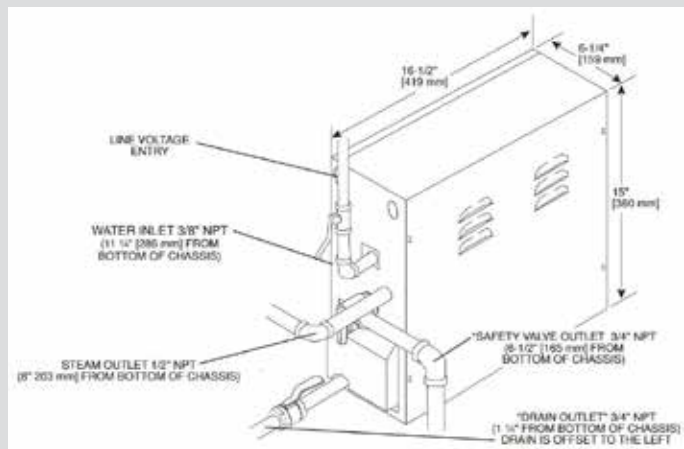

Codes/Standards

- ETL listed for USA and Canada
- Tested to IEC standards

Sizing and Rough-In Guide

Model	Steam Room Cu Ft				1 Phase		3 Phase	
	Min.	Max.	Voltage	Watts	Amps	Breaker	Amps	Breaker
AK4.5	60	90	240	4500	19	30	11	15
AK4.5	60	90	208	4500	22	30	13	20
AK7.5	80	200	240	7500	31	40	18	30
AK7.5	80	200	208	7510	36	50	21	30
AK11	175	375	240	11000	46	60	26	40
AK11	175	375	208	11240	18 & 36	30 & 50	31	40
AK14	350	550	240	14000	21 & 38	30 & 50	34	50
AK14	350	550	208	13580	24 & 42	30 & 50	38	50

To calculate the generator size required, multiply the length x width x height of the steam room.

For rooms made of natural stone, multiply the cubic volume by 1.75 (stone requires more power to heat)

(Maximum recommended ceiling height is 8 feet.)

For rooms exceeding 550 cubic feet, generators may be ganged together to achieve required capacity.

Each generator will require its own power source as described in the chart above.

Example: Room size 750 cu ft, power available 240V 1 phase:
Use two AK11 generators.
Requires one 60A circuit for each AK11 steamer (total of two circuits)
Example: Room size 925 cu ft power available 240V 1 phase:
Use one AK11 (requires one 60A circuit) plus one AK14 (requires 2 circuits, one 30A + one 50A)

One control required, regardless of quantity of generators. Additional controls may be connected

AK steamers are compatible with Amerec's K60 control and or KT60 or R30K control.

Required Steam Head

ComfortFlo Steam Head, Available in Chrome, Polished Nickel, Brushed Nickel, and Oil Rubbed Bronze.

Electrical Service Information

Dedicated circuit required. See specification chart. All electrical wiring to be installed by a licensed electrician in accordance with local and national codes.

Plumbing Information

- Water Inlet - 3/8" NPT
- Pressure Relief Valve - 3/4" NPT
- Steam Outlet - 1/2" NPT
- Drain Outlet - 3/4" NPT
- Follow local plumbing codes.

Generator Shipping Weight & Dimensions

AK 4.5 - AK 14: 35 Lbs.
Shipping Box: 22" x 20" x 10-1/2"

Installation Information

- Mount in dry, well ventilated area, not exposed to freezing temperatures.
- Mount generator level, on its base or hung on a wall.
- Provide adequate access serviceability.
- Run 3/8" copper cold water line. Install shut off valve, but do not use a saddle valve.
- Run 1/2" copper steam line, insulate lines longer than 20 ft. in length. Slope pipe to avoid condensation build up. Do not create traps.
- Run 3/4" copper pressure relief line and terminate in accordance with local and national codes.
- Run 3/4" copper drain line, sloping pipe to gravity flow drain. Do not terminate drain into the steam room.
- Steam head to be mounted 18" above floor or 6" above rim of bathtub and as far away from seating area as possible.