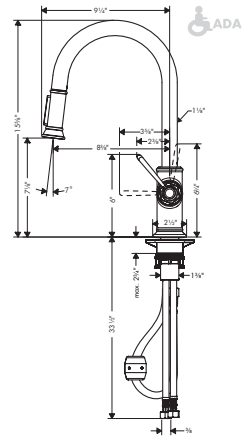

AXOR MONTREUX

NEW

AXOR MONTREUX 2-SPRAY SEMI-PRO KITCHEN FAUCET

- / Swivel range 360°
- / Laminar and needle spray
- / Toggle spray diverter
- / Single-hole installation
- / Flow: 1.75 GPM
- / Ceramic cartridge
- / 3/8" hoses
- / Integrated double backflow prevention

Finish	Part No.	List \$
chrome	16582001	1,050
steel optic	16582801	1,260
polished nickel	16582831	1,210

NEW

AXOR MONTREUX 2-SPRAY HIGHARC KITCHEN FAUCET, PULL-DOWN

- / Swivel range 110° / 150°
- / Laminar and needle spray
- / Toggle spray diverter
- / MagFit magnetic sprayhead docking
- / Single-hole installation
- / Flow: 1.75 GPM
- / Ceramic cartridge
- / 3/8" hoses
- / Integrated double backflow prevention

Finish	Part No.	List \$
chrome	16581001	780
steel optic	16581801	935
polished nickel	16581831	895
Special Finishes	16581USA	1170

NEW

AXOR MONTREUX 2-SPRAY PREP KITCHEN FAUCET, PULL-DOWN

- / Swivel range 110° / 150°
- / Full and needle spray
- / Non-locking spray diverter
- / MagFit magnetic sprayhead docking
- / Single-hole installation
- / Flow: 1.75 GPM
- / Ceramic cartridge
- / 3/8" hoses
- / Integrated double backflow prevention

Finish	Part No.	List \$
chrome	16584001	720
steel optic	16584801	860
polished nickel	16584831	825
Special Finishes	16584USA	1,080

NEW

AXOR MONTREUX BAR FAUCET

- / Swivel range 150°
- / Aerated spray
- / Single-hole installation
- / Flow: 1.5 GPM
- / Ceramic cartridge
- / 3/8" hoses