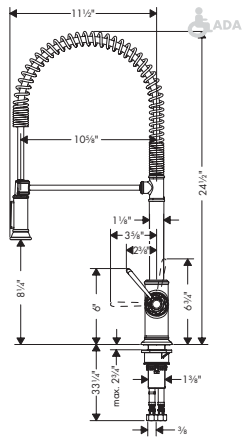

AXOR MONTREUX

NEW

AXOR MONTREUX 2-SPRAY SEMI-PRO KITCHEN FAUCET

- / Swivel range 360°
- / Laminar and needle spray
- / Toggle spray diverter
- / Single-hole installation
- / Flow: 1.75 GPM
- / Ceramic cartridge
- / 3/8" hoses
- / Integrated double backflow prevention

Finish	Part No.	List \$
chrome	16582001	1,050
steel optic	16582801	1,260
polished nickel	16582831	1,210

NEW

AXOR MONTREUX 2-SPRAY HIGHARC KITCHEN FAUCET, PULL-DOWN

- / Swivel range 110° / 150°
- / Laminar and needle spray
- / Toggle spray diverter
- / MagFit magnetic sprayhead docking
- / Single-hole installation
- / Flow: 1.75 GPM
- / Ceramic cartridge
- / 3/8" hoses
- / Integrated double backflow prevention

Finish	Part No.	List \$
chrome	16581001	780
steel optic	16581801	935
polished nickel	16581831	895
Special Finishes	16581USA	1170

NEW

AXOR MONTREUX 2-SPRAY PREP KITCHEN FAUCET, PULL-DOWN

- / Swivel range 110° / 150°
- / Full and needle spray
- / Non-locking spray diverter
- / MagFit magnetic sprayhead docking
- / Single-hole installation
- / Flow: 1.75 GPM
- / Ceramic cartridge
- / 3/8" hoses
- / Integrated double backflow prevention

Finish	Part No.	List \$
chrome	16584001	720
steel optic	16584801	860
polished nickel	16584831	825
Special Finishes	16584USA	1,080

NEW

AXOR MONTREUX BAR FAUCET

- / Swivel range 150°
- / Aerated spray
- / Single-hole installation
- / Flow: 1.5 GPM
- / Ceramic cartridge
- / 3/8" hoses