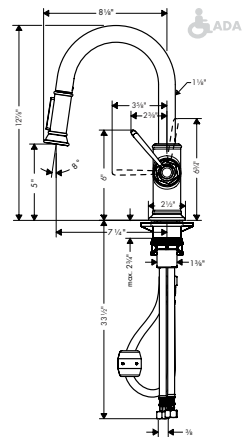

AXOR MONTREUX

NEW

AXOR MONTREUX 2-SPRAY SEMI-PRO KITCHEN FAUCET

- / Swivel range 360°
- / Laminar and needle spray
- / Toggle spray diverter
- / Single-hole installation
- / Flow: 1.75 GPM
- / Ceramic cartridge
- / 3/8" hoses
- / Integrated double backflow prevention

Finish	Part No.	List \$
chrome	16582001	1,050
steel optic	16582801	1,260
polished nickel	16582831	1,210

NEW

AXOR MONTREUX 2-SPRAY HIGHARC KITCHEN FAUCET, PULL-DOWN

- / Swivel range 110° / 150°
- / Laminar and needle spray
- / Toggle spray diverter
- / MagFit magnetic sprayhead docking
- / Single-hole installation
- / Flow: 1.75 GPM
- / Ceramic cartridge
- / 3/8" hoses
- / Integrated double backflow prevention

Finish	Part No.	List \$
chrome	16581001	780
steel optic	16581801	935
polished nickel	16581831	895
Special Finishes	16581USA	1170

NEW

AXOR MONTREUX 2-SPRAY PREP KITCHEN FAUCET, PULL-DOWN

- / Swivel range 110° / 150°
- / Full and needle spray
- / Non-locking spray diverter
- / MagFit magnetic sprayhead docking
- / Single-hole installation
- / Flow: 1.75 GPM
- / Ceramic cartridge
- / 3/8" hoses
- / Integrated double backflow prevention

Finish	Part No.	List \$
chrome	16584001	720
steel optic	16584801	860
polished nickel	16584831	825
Special Finishes	16584USA	1,080

NEW

AXOR MONTREUX BAR FAUCET

- / Swivel range 150°
- / Aerated spray
- / Single-hole installation
- / Flow: 1.5 GPM
- / Ceramic cartridge
- / 3/8" hoses