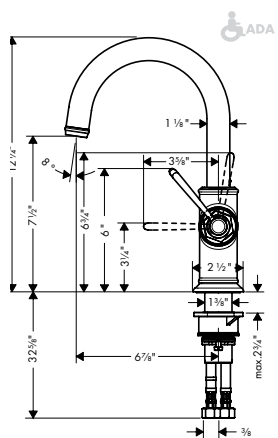

Finish	Part No.	List \$
chrome	16582001	1,050
steel optic	16582801	1,260
polished nickel	16582831	1,210

NEW

AXOR MONTREUX 2-SPRAY HIGHARC KITCHEN FAUCET, PULL-DOWN

- / Swivel range 110° / 150°
- / Laminar and needle spray
- / Toggle spray diverter
- / MagFit magnetic sprayhead docking
- / Single-hole installation
- / Flow: 1.75 GPM
- / Ceramic cartridge
- / 3/8" hoses
- / Integrated double backflow prevention

Finish	Part No.	List \$
chrome	16581001	780
steel optic	16581801	935
polished nickel	16581831	895
Special Finishes	16581USA	1170

NEW

AXOR MONTREUX 2-SPRAY PREP KITCHEN FAUCET, PULL-DOWN

- / Swivel range 110° / 150°
- / Full and needle spray
- / Non-locking spray diverter
- / MagFit magnetic sprayhead docking
- / Single-hole installation
- / Flow: 1.75 GPM
- / Ceramic cartridge
- / 3/8" hoses
- / Integrated double backflow prevention

Finish	Part No.	List \$
chrome	16584001	720
steel optic	16584801	860
polished nickel	16584831	825
Special Finishes	16584USA	1,080

NEW

AXOR MONTREUX BAR FAUCET

- / Swivel range 150°
- / Aerated spray
- / Single-hole installation
- / Flow: 1.5 GPM
- / Ceramic cartridge
- / 3/8" hoses

Finish	Part No.	List \$
chrome	16583001	600
steel optic	16583801	720
polished nickel	16583831	690
Special Finishes	16583USA	900

		Finish	Part No.	List \$
	<p>AXOR MONTREUX POT FILLER, WALL-MOUNTED</p> <ul style="list-style-type: none"> / Swivel range 180° / Aerated spray / Wall-mounted / Flow: 2.5 GPM / 90° ceramic valves / 1/2" NPT / Includes cross and lever handles 	<p>chrome steel optic polished nickel</p>	<p>16859001 16859801 16859831</p>	<p>988 1,185 1,122</p>
	<p>AXOR MONTREUX POT FILLER, DECK-MOUNTED</p> <ul style="list-style-type: none"> / Swivel range 360° / Aerated spray / Single-hole installation / Flow: 2.5 GPM / 90° ceramic valves / 1/2" NPT / Includes cross and lever handles 	<p>chrome steel optic polished nickel</p>	<p>16860001 16860801 16860831</p>	<p>998 1,185 1,155</p>