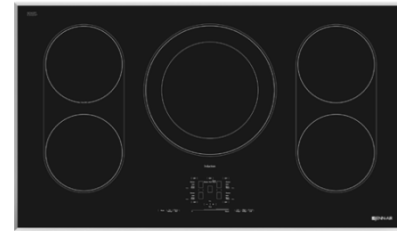

MODEL	RETAIL MSRP	BUILDER MSRP
JIC4536XS	$2,099	$1,889
JXW8536DS	$1,599	$1,439
JJW2830DS	$4,099	$3,689
JDTSS244GS	$1,299	$1,169
JF36NFXDE	$7,299	$6,569
JPK36FNXESS	$999	$899
PROMOTIONS & REBATES		
☒ Compliments Level 1	($1,300)	($1,300)
☒ Compliments Level 2	($2,000)	($2,000)
PACKAGE TOTAL (before TAX)	$14,094	$12,354

JJW3830DS

$5,299 (R) | $4,769 (B)

$1,899 (R) | $1,709 (B)