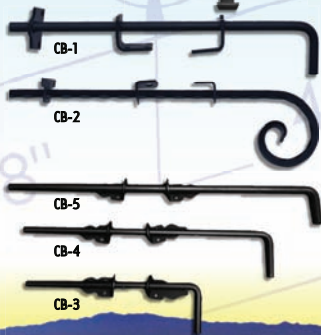

# Window Grills

(Custom Sizes Available)

## Gate Straps

6SP-12 10 8 6

6S-12 10 8 6

GB-1

GB-2

GB-3

CB-1

CB-2

## Patio & Beam Accessories

PCS

PTP

PCD

PTD

PCP

PTS

PDC-1