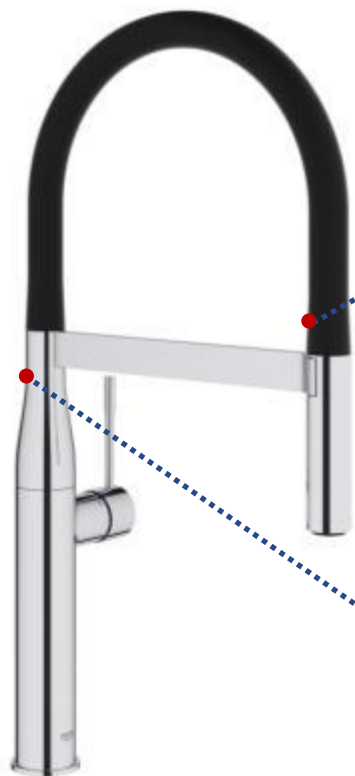

**\$85**

**30321MW0**  
Sheer Marble

**30321XC0**  
Dark Grey

**! Hoses cannot be combined  
with Concetto Semi-Pro**

## HOW TO REPLACE AND INSTALL THE HOSE

**Step 1:** Loosen the 2 screws with the screwdriver from the body and the spray.

**64674031**  
Screw M5

**408537031**  
Screw M4

**30295000/DC0**  
Black

**Step 2:** Take the original hose with the connection out of the faucet body and the spray and put it to the side.