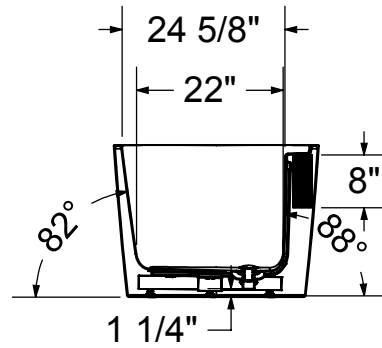

Elina (cont'd)

All dimensions are approximate. Structure measurements must be verified against the unit to ensure proper fit.

Joan

61" x 32" x 31" - Acrylic

Water Capacity:
Max: 62 gal.

- Seamless 1-piece bathtub with asymmetrical look
- Maximized bathing well with comfortable raised backrest and end drain
- Linear overflow in chrome and unique hidden drain (pre-installed)
- F² Drain compatible
- Available in white only

Joan (cont'd)

All dimensions are approximate. Structure measurements must be verified against the unit to ensure proper fit.

Oberto

67" x 31" x 23" - Acrylic

Water Capacity:

Max: 63 gal.

- Seamless 1-piece bathtub with a symmetrical look
- Maximized bathing well with comfortable raised backrests
- Linear overflow and waste in chrome (pre-installed)
- F² Drain compatible
- Available in white only
- Ample deck space for faucet installation and off-center drain

FREESTANDING BATHTUBS

FREESTANDING BATHTUB MODEL

No	Model	Dimensions	Pkg	Approx. weight	Std Color(s)
106386-000-XXX	Bathtub Specify: Standard color: White (001)	67 x 31 x 23 in.	36 ft ³	132 lb	\$ 2,674

COMMON OPTIONS

Oberto (cont'd)

() Recommended faucet area of 15" (L) x 4" (W).
Depth recommended for straight pipes 8".

All dimensions are approximate. Structure measurements must be verified against the unit to ensure proper fit.