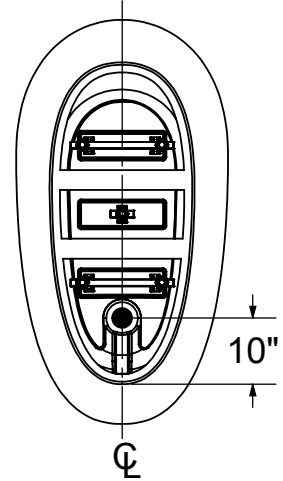

FREESTANDING BATHTUB MODEL

No	Model	Dimensions	Pkg	Approx. weight	Std Color(s)
106389-000-XXX	Bathtub Specify: Standard color: White (001)	66 x 33 7/8 x 26 7/8 in.	45 ft ³	137 lb	\$ 3,069

COMMON OPTIONS

Elina (cont'd)

All dimensions are approximate. Structure measurements must be verified against the unit to ensure proper fit.

Joan

61" x 32" x 31" - Acrylic

Water Capacity:
Max: 62 gal.

- Seamless 1-piece bathtub with asymmetrical look
- Maximized bathing well with comfortable raised backrest and end drain
- Linear overflow in chrome and unique hidden drain (pre-installed)
- F² Drain compatible
- Available in white only

FREESTANDING BATHTUBS

FREESTANDING BATHTUB MODEL

No	Model	Dimensions	Pkg	Approx. weight	Std Color(s)
106387-000-XXX	Bathtub Specify: Standard color: White (001)	61 x 32 x 31 1/8 in.	40 ft ³	121 lb	\$ 2,511

Joan (cont'd)

All dimensions are approximate. Structure measurements must be verified against the unit to ensure proper fit.

Oberto

67" x 31" x 23" - Acrylic

Water Capacity:

Max: 63 gal.

- Seamless 1-piece bathtub with a symmetrical look
- Maximized bathing well with comfortable raised backrests
- Linear overflow and waste in chrome (pre-installed)
- F² Drain compatible
- Available in white only
- Ample deck space for faucet installation and off-center drain