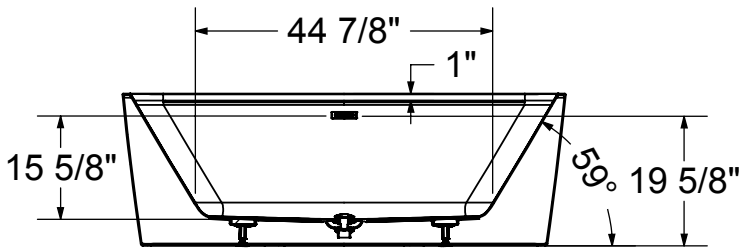

Elina (cont'd)

All dimensions are approximate. Structure measurements must be verified against the unit to ensure proper fit.

Joan

61" x 32" x 31" - Acrylic

Water Capacity:
Max: 62 gal.

- Seamless 1-piece bathtub with asymmetrical look
- Maximized bathing well with comfortable raised backrest and end drain
- Linear overflow in chrome and unique hidden drain (pre-installed)
- F² Drain compatible
- Available in white only

Joan (cont'd)

All dimensions are approximate. Structure measurements must be verified against the unit to ensure proper fit.

Oberto

67" x 31" x 23" - Acrylic

Water Capacity:

Max: 63 gal.

- Seamless 1-piece bathtub with a symmetrical look
- Maximized bathing well with comfortable raised backrests
- Linear overflow and waste in chrome (pre-installed)
- F² Drain compatible
- Available in white only
- Ample deck space for faucet installation and off-center drain

FREESTANDING BATHTUBS

FREESTANDING BATHTUB MODEL

No	Model	Dimensions	Pkg	Approx. weight	Std Color(s)
106386-000-XXX	Bathtub Specify: Standard color: White (001)	67 x 31 x 23 in.	36 ft ³	132 lb	\$ 2,674

COMMON OPTIONS

Oberto (cont'd)

() Recommended faucet area of 15" (L) x 4" (W).
Depth recommended for straight pipes 8".

All dimensions are approximate. Structure measurements must be verified against the unit to ensure proper fit.