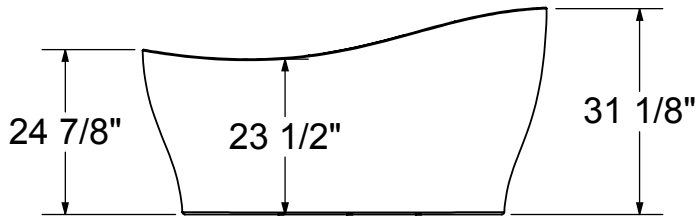

FREESTANDING BATHTUB MODEL

No	Model	Dimensions	Pkg	Approx. weight	Std Color(s)
106389-000-XXX	Bathtub Specify: Standard color: White (001)	66 x 33 7/8 x 26 7/8 in.	45 ft ³	137 lb	\$ 3,069

COMMON OPTIONS

Elina (cont'd)

All dimensions are approximate. Structure measurements must be verified against the unit to ensure proper fit.

Joan

61" x 32" x 31" - Acrylic

Water Capacity:
Max: 62 gal.

- Seamless 1-piece bathtub with asymmetrical look
- Maximized bathing well with comfortable raised backrest and end drain
- Linear overflow in chrome and unique hidden drain (pre-installed)
- F² Drain compatible
- Available in white only

FREESTANDING BATHTUBS

FREESTANDING BATHTUB MODEL

No	Model	Dimensions	Pkg	Approx. weight	Std Color(s)
106387-000-XXX	Bathtub Specify: Standard color: White (001)	61 x 32 x 31 1/8 in.	40 ft ³	121 lb	\$ 2,511

Joan (cont'd)

All dimensions are approximate. Structure measurements must be verified against the unit to ensure proper fit.

Oberto

67" x 31" x 23" - Acrylic

Water Capacity:

Max: 63 gal.

- Seamless 1-piece bathtub with a symmetrical look
- Maximized bathing well with comfortable raised backrests
- Linear overflow and waste in chrome (pre-installed)
- F² Drain compatible
- Available in white only
- Ample deck space for faucet installation and off-center drain