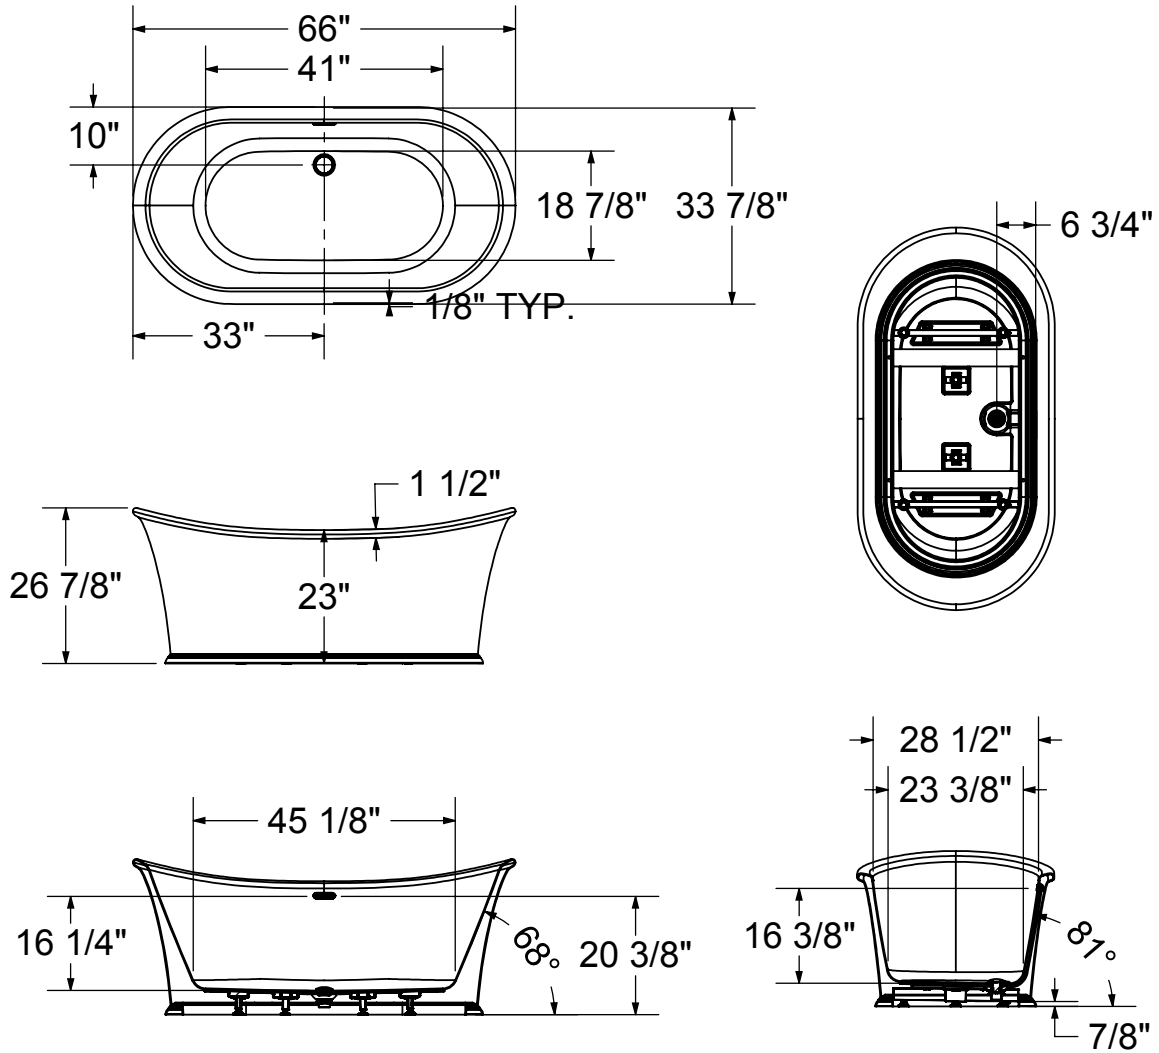

Elina

66" x 34" x 27" - Acrylic

Water Capacity:
Max: 65 gal.

- Seamless 1-piece bathtub with a symmetrical look
- Maximized bathing well with comfortable raised backrests and center drain
- Linear overflow and drain in chrome (pre-installed)
- F² Drain compatible
- Available in white only

FREESTANDING BATHTUB MODEL

No	Model	Dimensions	Pkg	Approx. weight	Std Color(s)
106389-000-XXX	Bathtub Specify: Standard color: White (001)	66 x 33 7/8 x 26 7/8 in.	45 ft ³	137 lb	\$ 3,069

COMMON OPTIONS

Elina (cont'd)

All dimensions are approximate. Structure measurements must be verified against the unit to ensure proper fit.

Joan

61" x 32" x 31" - Acrylic

Water Capacity:
Max: 62 gal.

- Seamless 1-piece bathtub with asymmetrical look
- Maximized bathing well with comfortable raised backrest and end drain
- Linear overflow in chrome and unique hidden drain (pre-installed)
- F² Drain compatible
- Available in white only

FREESTANDING BATHTUBS

FREESTANDING BATHTUB MODEL

No	Model	Dimensions	Pkg	Approx. weight	Std Color(s)
106387-000-XXX	Bathtub Specify: Standard color: White (001)	61 x 32 x 31 1/8 in.	40 ft ³	121 lb	\$ 2,511