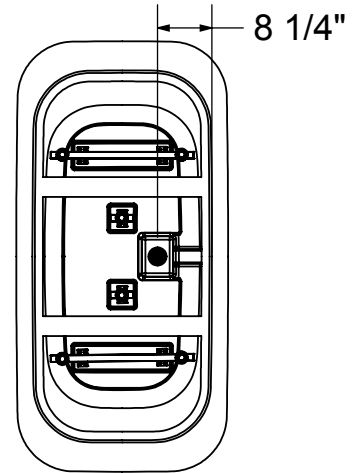

Villi (cont'd)

All dimensions are approximate. Structure measurements must be verified against the unit to ensure proper fit.