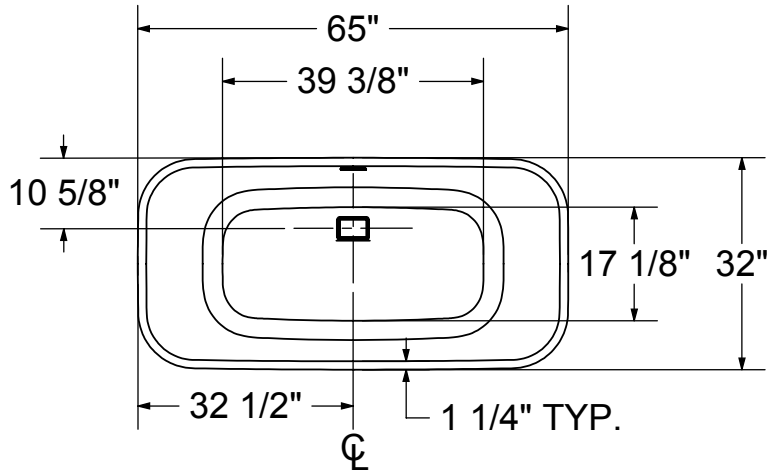

Villi (cont'd)

All dimensions are approximate. Structure measurements must be verified against the unit to ensure proper fit.