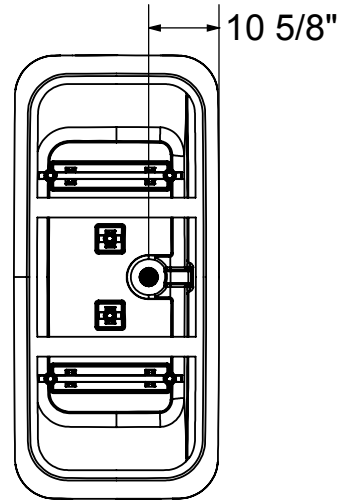

Elina (cont'd)

All dimensions are approximate. Structure measurements must be verified against the unit to ensure proper fit.

Joan

61" x 32" x 31" - Acrylic

Water Capacity:
Max: 62 gal.

- Seamless 1-piece bathtub with asymmetrical look
- Maximized bathing well with comfortable raised backrest and end drain
- Linear overflow in chrome and unique hidden drain (pre-installed)
- F² Drain compatible
- Available in white only

Joan (cont'd)

All dimensions are approximate. Structure measurements must be verified against the unit to ensure proper fit.

Oberto

67" x 31" x 23" - Acrylic

Water Capacity:

Max: 63 gal.

- Seamless 1-piece bathtub with a symmetrical look
- Maximized bathing well with comfortable raised backrests
- Linear overflow and waste in chrome (pre-installed)
- F² Drain compatible
- Available in white only
- Ample deck space for faucet installation and off-center drain

FREESTANDING BATHTUBS

FREESTANDING BATHTUB MODEL

No	Model	Dimensions	Pkg	Approx. weight	Std Color(s)
106386-000-XXX	Bathtub Specify: Standard color: White (001)	67 x 31 x 23 in.	36 ft ³	132 lb	\$ 2,674

COMMON OPTIONS

Oberto (cont'd)

() Recommended faucet area of 15" (L) x 4" (W).
Depth recommended for straight pipes 8".

All dimensions are approximate. Structure measurements must be verified against the unit to ensure proper fit.