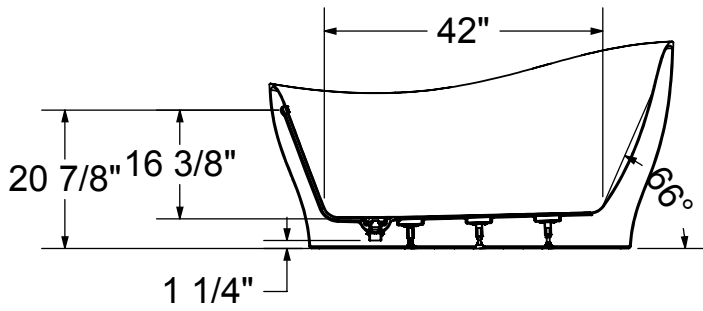

FREESTANDING BATHTUB MODEL

No	Model	Dimensions	Pkg	Approx. weight	Std Color(s)
106389-000-XXX	Bathtub Specify: Standard color: White (001)	66 x 33 7/8 x 26 7/8 in.	45 ft ³	137 lb	\$ 3,069

COMMON OPTIONS

Elina (cont'd)

All dimensions are approximate. Structure measurements must be verified against the unit to ensure proper fit.

Joan

61" x 32" x 31" - Acrylic

Water Capacity:
Max: 62 gal.

- Seamless 1-piece bathtub with asymmetrical look
- Maximized bathing well with comfortable raised backrest and end drain
- Linear overflow in chrome and unique hidden drain (pre-installed)
- F² Drain compatible
- Available in white only

FREESTANDING BATHTUBS

FREESTANDING BATHTUB MODEL

No	Model	Dimensions	Pkg	Approx. weight	Std Color(s)
106387-000-XXX	Bathtub Specify: Standard color: White (001)	61 x 32 x 31 1/8 in.	40 ft ³	121 lb	\$ 2,511

Joan (cont'd)

All dimensions are approximate. Structure measurements must be verified against the unit to ensure proper fit.

Oberto

67" x 31" x 23" - Acrylic

Water Capacity:

Max: 63 gal.

- Seamless 1-piece bathtub with a symmetrical look
- Maximized bathing well with comfortable raised backrests
- Linear overflow and waste in chrome (pre-installed)
- F² Drain compatible
- Available in white only
- Ample deck space for faucet installation and off-center drain