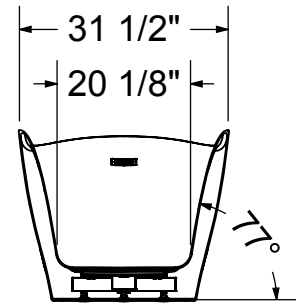

FREESTANDING BATHTUB MODEL

No	Model	Dimensions	Pkg	Approx. weight	Std Color(s)
106389-000-XXX	Bathtub Specify: Standard color: White (001)	66 x 33 7/8 x 26 7/8 in.	45 ft ³	137 lb	\$ 3,069

COMMON OPTIONS

Elina (cont'd)

All dimensions are approximate. Structure measurements must be verified against the unit to ensure proper fit.

Joan

61" x 32" x 31" - Acrylic

Water Capacity:
Max: 62 gal.

- Seamless 1-piece bathtub with asymmetrical look
- Maximized bathing well with comfortable raised backrest and end drain
- Linear overflow in chrome and unique hidden drain (pre-installed)
- F² Drain compatible
- Available in white only

FREESTANDING BATHTUBS

FREESTANDING BATHTUB MODEL

No	Model	Dimensions	Pkg	Approx. weight	Std Color(s)
106387-000-XXX	Bathtub Specify: Standard color: White (001)	61 x 32 x 31 1/8 in.	40 ft ³	121 lb	\$ 2,511

Joan (cont'd)

All dimensions are approximate. Structure measurements must be verified against the unit to ensure proper fit.

Oberto

67" x 31" x 23" - Acrylic

Water Capacity:

Max: 63 gal.

- Seamless 1-piece bathtub with a symmetrical look
- Maximized bathing well with comfortable raised backrests
- Linear overflow and waste in chrome (pre-installed)
- F² Drain compatible
- Available in white only
- Ample deck space for faucet installation and off-center drain