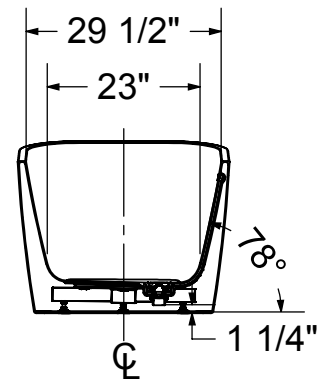

Villi (cont'd)

All dimensions are approximate. Structure measurements must be verified against the unit to ensure proper fit.