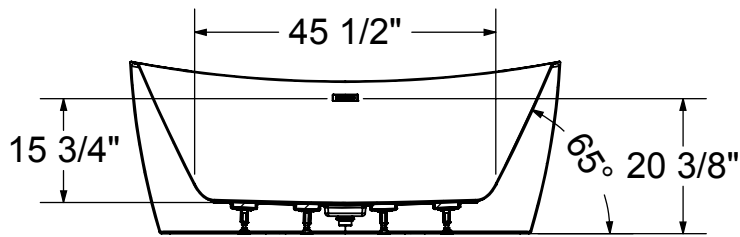

Villi (cont'd)

All dimensions are approximate. Structure measurements must be verified against the unit to ensure proper fit.