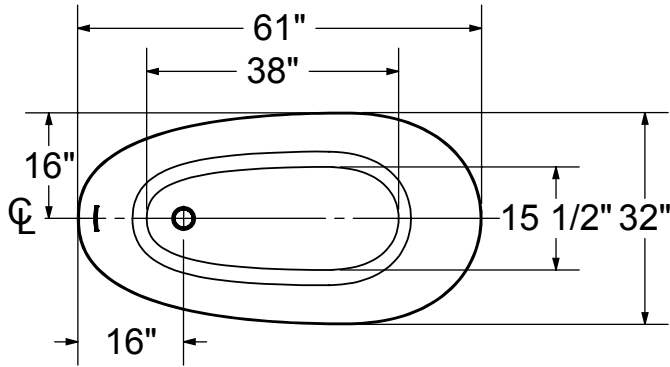

FREESTANDING BATHTUB MODEL

No	Model	Dimensions	Pkg	Approx. weight	Std Color(s)
106389-000-XXX	Bathtub Specify: Standard color: White (001)	66 x 33 7/8 x 26 7/8 in.	45 ft ³	137 lb	\$ 3,069

COMMON OPTIONS

Elina (cont'd)

All dimensions are approximate. Structure measurements must be verified against the unit to ensure proper fit.

Joan

61" x 32" x 31" - Acrylic

Water Capacity:
Max: 62 gal.

- Seamless 1-piece bathtub with asymmetrical look
- Maximized bathing well with comfortable raised backrest and end drain
- Linear overflow in chrome and unique hidden drain (pre-installed)
- F² Drain compatible
- Available in white only

FREESTANDING BATHTUBS

FREESTANDING BATHTUB MODEL

No	Model	Dimensions	Pkg	Approx. weight	Std Color(s)
106387-000-XXX	Bathtub Specify: Standard color: White (001)	61 x 32 x 31 1/8 in.	40 ft ³	121 lb	\$ 2,511

Joan (cont'd)

All dimensions are approximate. Structure measurements must be verified against the unit to ensure proper fit.

Oberto

67" x 31" x 23" - Acrylic

Water Capacity:

Max: 63 gal.

- Seamless 1-piece bathtub with a symmetrical look
- Maximized bathing well with comfortable raised backrests
- Linear overflow and waste in chrome (pre-installed)
- F² Drain compatible
- Available in white only
- Ample deck space for faucet installation and off-center drain