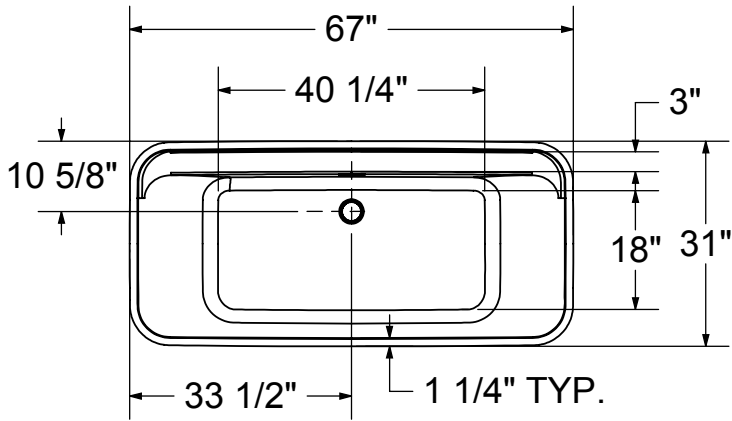

Elina (cont'd)

All dimensions are approximate. Structure measurements must be verified against the unit to ensure proper fit.

Joan

61" x 32" x 31" - Acrylic

Water Capacity:
Max: 62 gal.

- Seamless 1-piece bathtub with asymmetrical look
- Maximized bathing well with comfortable raised backrest and end drain
- Linear overflow in chrome and unique hidden drain (pre-installed)
- F² Drain compatible
- Available in white only

Joan (cont'd)

All dimensions are approximate. Structure measurements must be verified against the unit to ensure proper fit.

Oberto

67" x 31" x 23" - Acrylic

Water Capacity:

Max: 63 gal.

- Seamless 1-piece bathtub with a symmetrical look
- Maximized bathing well with comfortable raised backrests
- Linear overflow and waste in chrome (pre-installed)
- F² Drain compatible
- Available in white only
- Ample deck space for faucet installation and off-center drain

FREESTANDING BATHTUBS

FREESTANDING BATHTUB MODEL

No	Model	Dimensions	Pkg	Approx. weight	Std Color(s)
106386-000-XXX	Bathtub Specify: Standard color: White (001)	67 x 31 x 23 in.	36 ft ³	132 lb	\$ 2,674

COMMON OPTIONS

Oberto (cont'd)

() Recommended faucet area of 15" (L) x 4" (W).
Depth recommended for straight pipes 8".

All dimensions are approximate. Structure measurements must be verified against the unit to ensure proper fit.