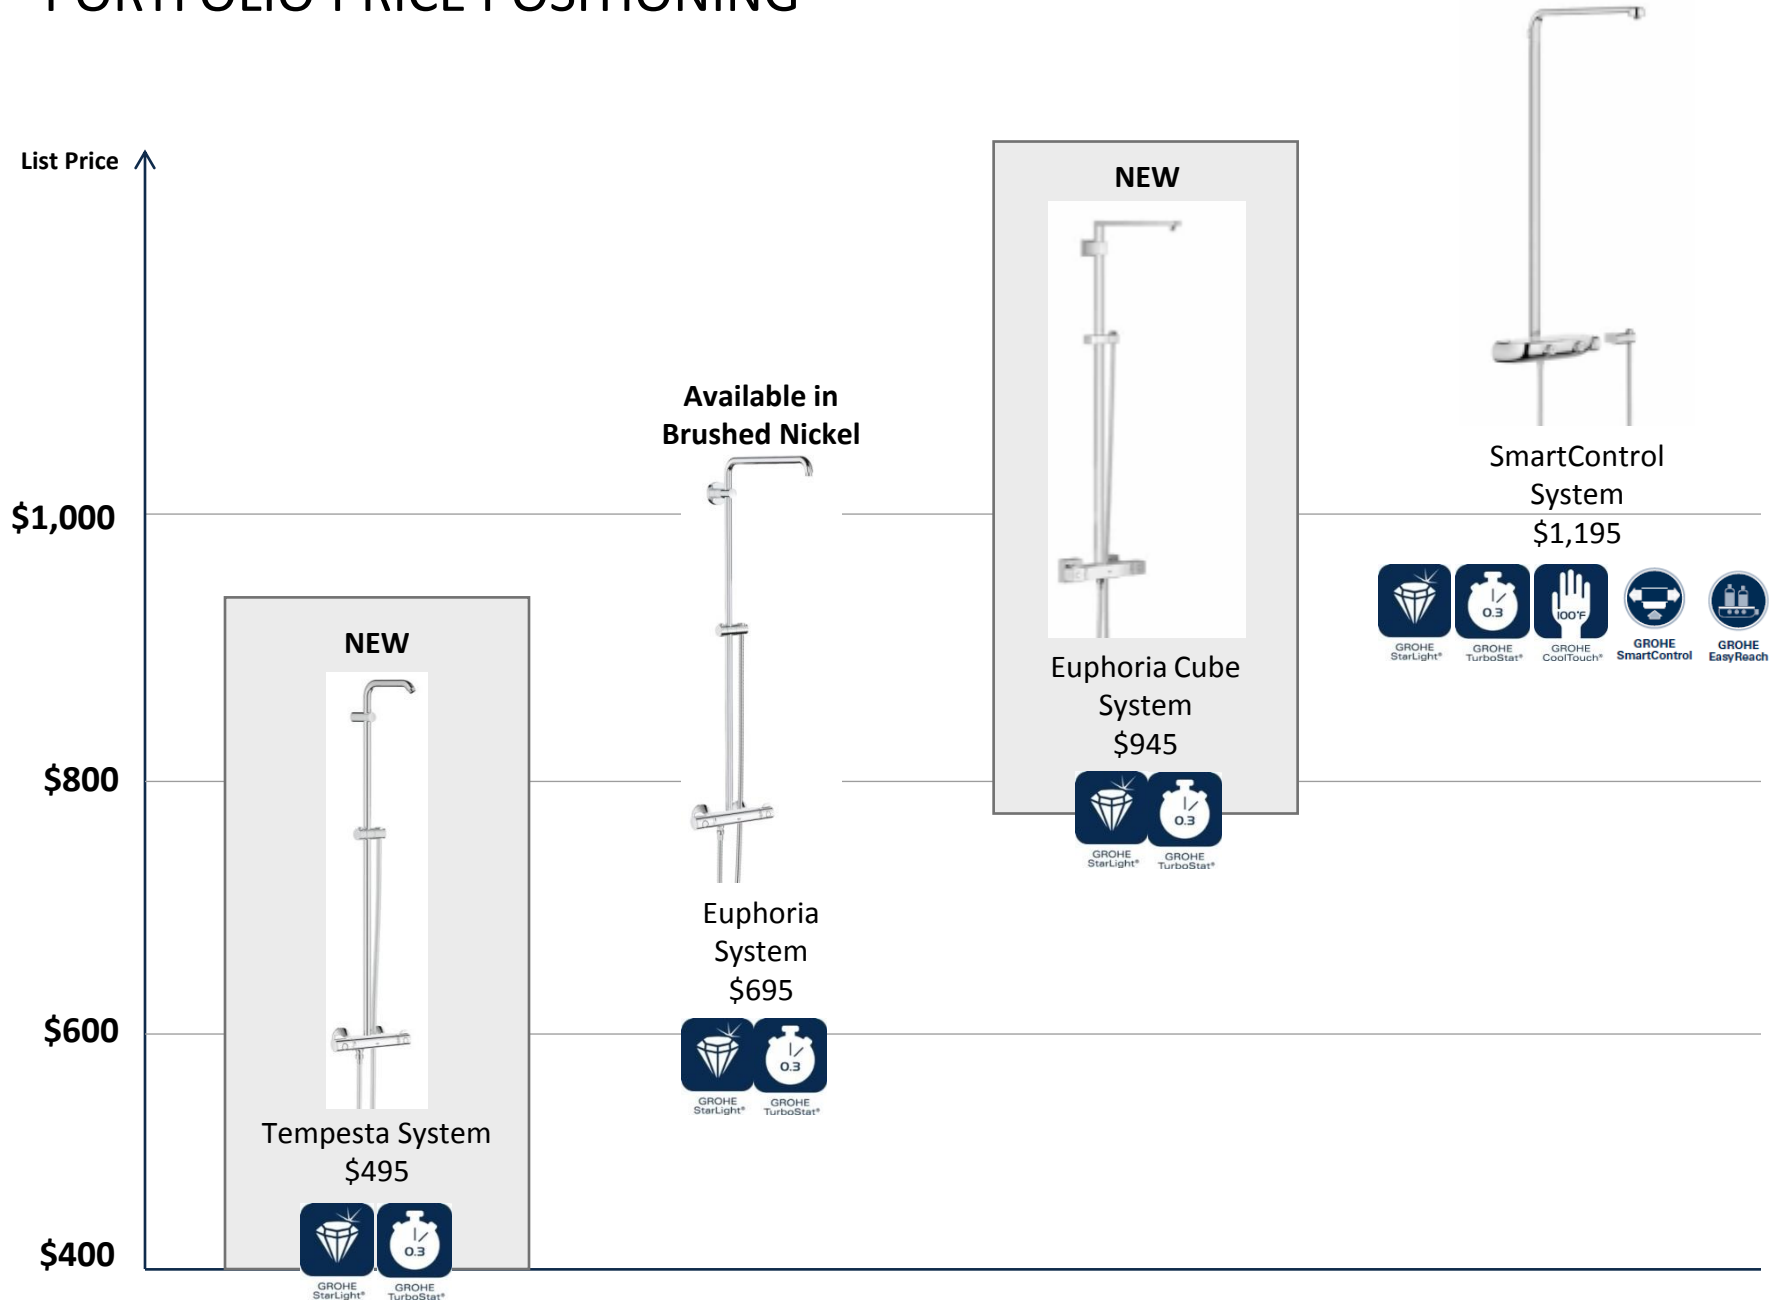

## Euphoria Cube Shower System Accessories

---

**Euphoria Cube  
Spacer Disc 8mm**

27 933 000

# PORTFOLIO PRICE POSITIONING