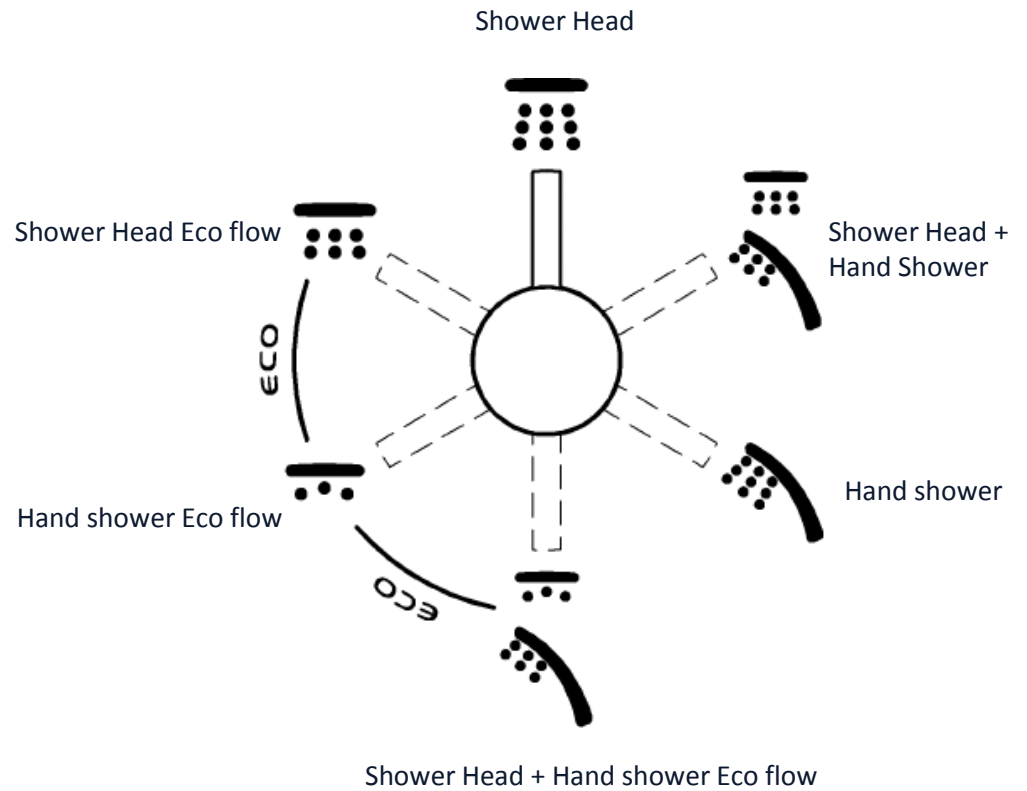

ADJUSTMENT OPTIONS & DIVERTER POSITIONS