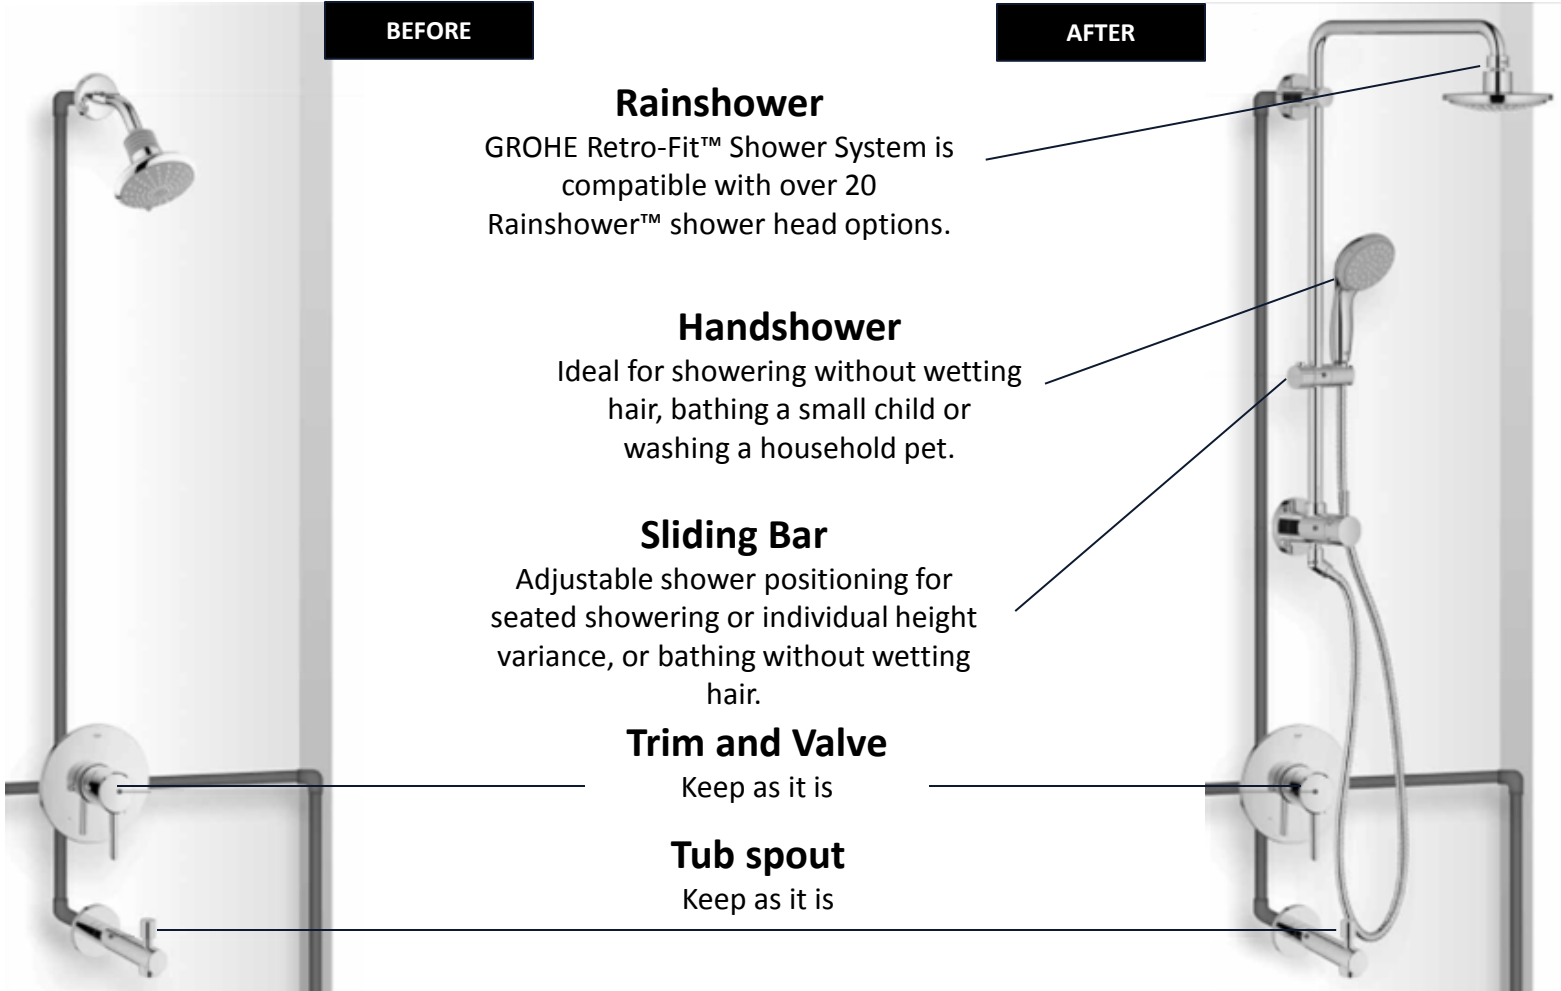

BEFORE

AFTER

Rainshower

GROHE Retro-Fit™ Shower System is compatible with over 20 Rainshower™ shower head options.

Handshower

Ideal for showering without wetting hair, bathing a small child or washing a household pet.

Sliding Bar

Adjustable shower positioning for seated showering or individual height variance, or bathing without wetting hair.

Trim and Valve

Keep as it is

Tub spout

Keep as it is