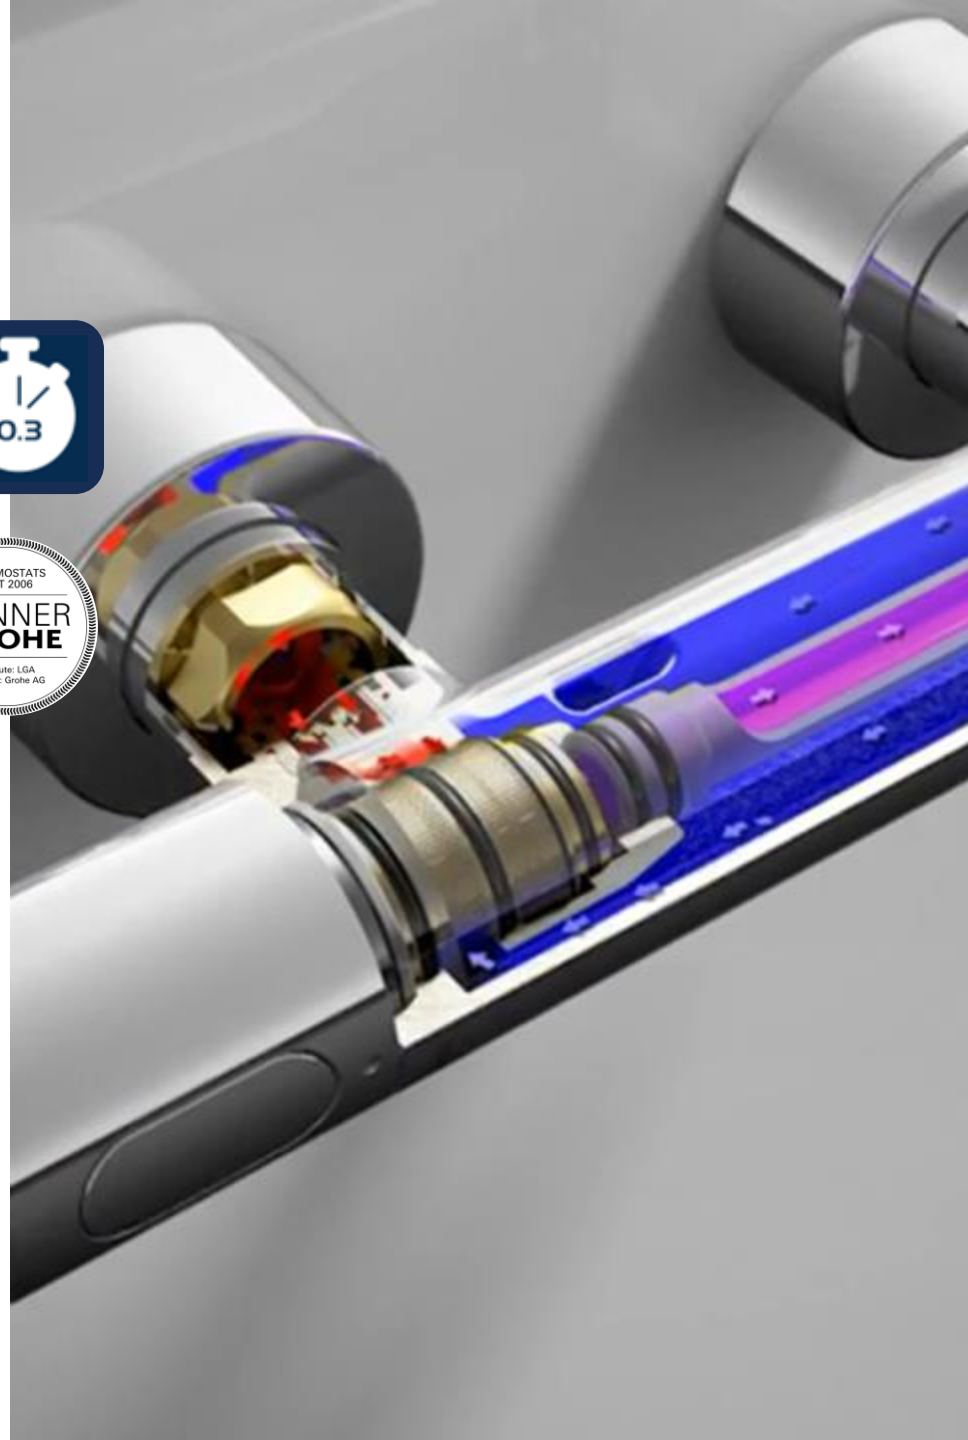

## FORM FOLLOWS FUNCTION.

GROHE has achieved a balance between aesthetics and function, resulting in products that not only are beautiful but also perform to perfection.

## THEMOSTATIC TECHNOLOGY.

The result of continuous improvements made to thermostatic valve technology in the last 50 years, today GROHE thermostatic valves manage water temperature changes faster than any competitor.

## FAST AND ACCURATE.

With GROHE TurboStat®, the desired temperature is reached in a fraction of a second and maintained for the duration of your shower.

Two Hand Mixer  
30 seconds or 1.25 gallons

Pressure Balance  
15 seconds or 0.625 gallons