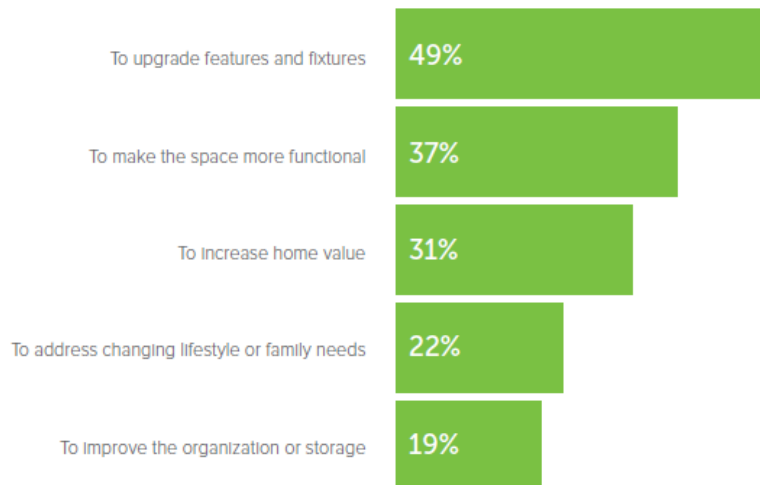

GROHE RETRO-FIT™ STATISTICS

- 49% of homeowners are renovating to upgrade features & fixtures.
- GROHE Retro-Fit™ Shower System upgrades a standard shower into a complete shower system quickly & easily, without removing the valve/trim or breaking the wall.

WHY ARE HOMEOWNERS RENOVATING?

*Study by Houzz.com