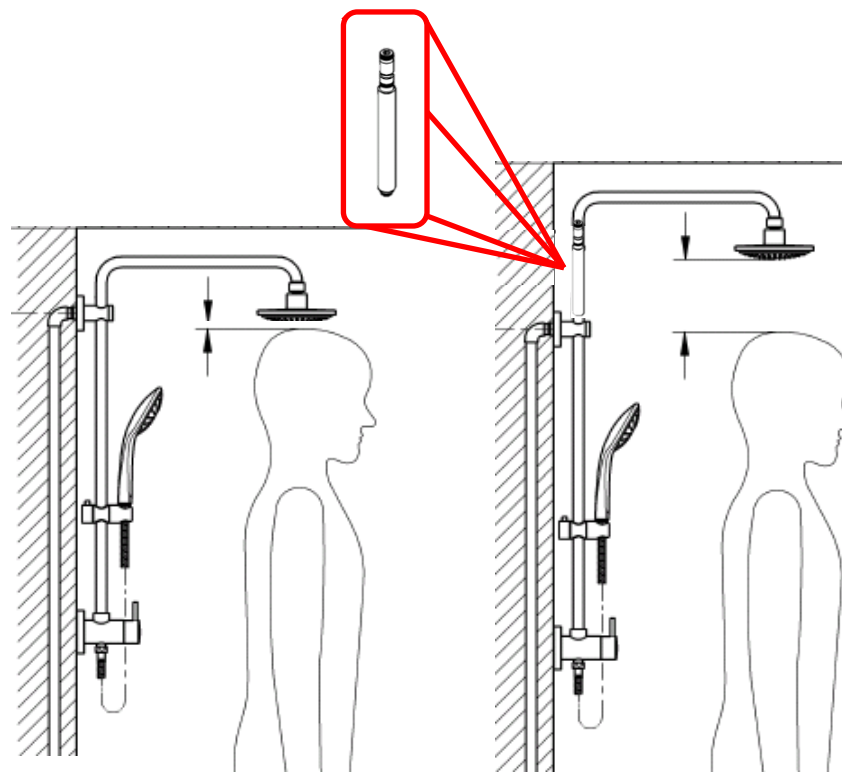

# GROHE RETRO-FIT™ FEATURES & BENEFITS – 6 POSITION DIVERTER

## DIVERTER

## ADJUSTMENT OPTIONS & DIVERTER POSITIONS

- Optional 6" extension is available to raise the height of the shower head.
- Ideal for situations where the shower outlet is positioned too low or user is too tall for the existing shower height.