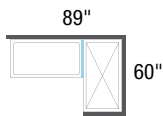

ALCOVE RIGHT

DISCONTINUED MODEL	REPLACEMENT MODEL			
	No	Model Components	Dimensions	List Price
137844-900-084-000 137844-900-305-000 ModulR Sliding Shower Door Combo 60 in, 8 mm.	138432-900-084-000	Door - Halo Sliding Shower Door Combo 60 in, 8 mm, Chrome finish	60 X 78 in.	$1,645
	138432-900-305-000	Door - Halo Sliding Shower Door Combo 60 in, 8 mm, Brushed Nickel finish	60 X 78 in.	$1,771