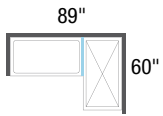

ALCOVE

DISCONTINUED MODEL	REPLACEMENT MODEL			
	No	Model Components	Dimensions	List Price
137890-900-084-000 137890-900-305-000 ModulR Sliding Shower Door Combo 6032, 8 mm.	138430-900-084-000	Door - Halo Sliding Shower Door Combo 6032, 8 mm, Chrome finish	60 X 32 X 78 in	$2,057
	138430-900-305-000	Door - Halo Sliding Shower Door Combo 6032, 8 mm, Brushed Nickel finish	60 X 32 X 78 in	$2,217