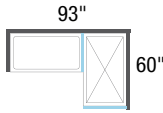

## ALCOVE

DISCONTINUED MODEL	REPLACEMENT MODEL			
	No	Model Components	Dimensions	List Price
137890-900-084-000 137890-900-305-000 ModulR Sliding Shower Door Combo 6032, 8 mm.	138430-900-084-000	Door - Halo Sliding Shower Door Combo 6032, 8 mm, Chrome finish	60 X 32 X 78 in	\$2,057
	138430-900-305-000	Door - Halo Sliding Shower Door Combo 6032, 8 mm, Brushed Nickel finish	60 X 32 X 78 in	\$2,217