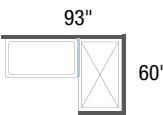

DISCONTINUED MODEL	REPLACEMENT MODEL			
	No	Model Components	Dimensions	List Price
137844-900-084-000 137844-900-305-000 ModulR Sliding Shower Door Combo 60 in, 8 mm.	138432-900-084-000	Door - Halo Sliding Shower Door Combo 60 in, 8 mm, Chrome finish	60 X 78 in.	$1,645
	138432-900-305-000	Door - Halo Sliding Shower Door Combo 60 in, 8 mm, Brushed Nickel finish	60 X 78 in.	$1,771