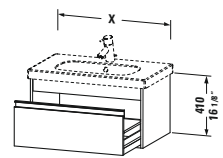

Ketho

Starck 3

Starck 3

D-Code

Model No.	Description	Size (w x d x h)	Price $
KT 6662 L 18 18	Vanity unit wall-mounted, single door for 030348	17 3/8" x 17 7/8" x 21 5/8"	540
KT 6662 R 18 18	Vanity unit wall-mounted, single door for 030348	17 3/8" x 17 7/8" x 21 5/8"	540
KT 6662 L 43 43	Vanity unit wall-mounted, single door for 030348	17 3/8" x 17 7/8" x 21 5/8"	540
KT 6662 R 43 43	Vanity unit wall-mounted, single door for 030348	17 3/8" x 17 7/8" x 21 5/8"	540
KT 6662 L 49 49	Vanity unit wall-mounted, single door for 030348	17 3/8" x 17 7/8" x 21 5/8"	540
KT 6662 R 49 49	Vanity unit wall-mounted, single door for 030348	17 3/8" x 17 7/8" x 21 5/8"	540
KT 6663 0 18 18	Vanity unit wall-mounted, single drawer for 030470	25 5/8" x 18 1/4" x 16 1/8"	775
KT 6663 0 43 43	Vanity unit wall-mounted, single drawer for 030470	25 5/8" x 18 1/4" x 16 1/8"	775
KT 6663 0 49 49	Vanity unit wall-mounted, single drawer for 030470	25 5/8" x 18 1/4" x 16 1/8"	775
KT 6664 0 18 18	Vanity unit wall-mounted, single drawer for 030480	31 1/2" x 18 1/4" x 16 1/8"	795
KT 6664 0 43 43	Vanity unit wall-mounted, single drawer for 030480	31 1/2" x 18 1/4" x 16 1/8"	795
KT 6664 0 49 49	Vanity unit wall-mounted, single drawer for 030480	31 1/2" x 18 1/4" x 16 1/8"	795
KT 6665 0 18 18	Vanity unit wall-mounted, single drawer for 030410	39 3/8" x 18 1/4" x 16 1/8"	815
KT 6665 0 43 43	Vanity unit wall-mounted, single drawer for 030410	39 3/8" x 18 1/4" x 16 1/8"	815
KT 6665 0 49 49	Vanity unit wall-mounted, single drawer for 030410	39 3/8" x 18 1/4" x 16 1/8"	815
KT 6666 0 18 18	Vanity unit wall-mounted, single drawer for 033213	47 1/4" x 18 1/4" x 16 1/8"	895
KT 6666 0 43 43	Vanity unit wall-mounted, single drawer for 033213	47 1/4" x 18 1/4" x 16 1/8"	895
KT 6666 0 49 49	Vanity unit wall-mounted, single drawer for 033213	47 1/4" x 18 1/4" x 16 1/8"	895
KT 6670 0 18 18	Vanity unit wall-mounted, single drawer for 034265	23 5/8" x 17 7/8" x 16 1/8"	815
KT 6670 0 43 43	Vanity unit wall-mounted, single drawer for 034265	23 5/8" x 17 7/8" x 16 1/8"	815
KT 6670 0 49 49	Vanity unit wall-mounted, single drawer for 034265	23 5/8" x 17 7/8" x 16 1/8"	815
KT 6667 0 18 18	Vanity unit wall-mounted, single drawer for 034285	31 1/2" x 17 7/8" x 16 1/8"	865
KT 6667 0 43 43	Vanity unit wall-mounted, single drawer for 034285	31 1/2" x 17 7/8" x 16 1/8"	865
KT 6667 0 49 49	Vanity unit wall-mounted, single drawer for 034285	31 1/2" x 17 7/8" x 16 1/8"	865
KT 6668 0 18 18	Vanity unit wall-mounted, single drawer for 034210	39 3/8" x 17 7/8" x 16 1/8"	905
KT 6668 0 43 43	Vanity unit wall-mounted, single drawer for 034210	39 3/8" x 17 7/8" x 16 1/8"	905
KT 6668 0 49 49	Vanity unit wall-mounted, single drawer for 034210	39 3/8" x 17 7/8" x 16 1/8"	905

Basin not included in price. L= left hinge, R= right hinge.