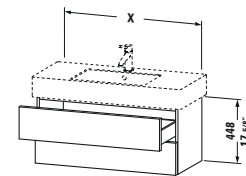

# Delos

12  
Brushed Oak

69  
Brushed Walnut

85  
White High Gloss

Vero

Model No.	Description	Size (w x d x h)	Price \$
DL 7240 0 00 00	Mirror with lighting (LED)*	17 3/4" x 4 1/8" x 33 7/8"	1,095
DL 7241 0 00 00	Mirror with lighting (LED)*	23 5/8" x 4 1/8" x 33 7/8"	1,225
DL 7242 0 00 00	Mirror with lighting (LED)*	31 1/2" x 4 1/8" x 33 7/8"	1,395
DL 7243 0 00 00	Mirror with lighting (LED)*	39 1/8" x 4 1/8" x 33 7/8"	1,595
DL 7244 0 00 00	Mirror with lighting (LED)*	47 1/4" x 4 1/8" x 33 7/8"	1,950
DL 7541 0 00 00	Mirror cabinet with 2 mirror doors and lighting (LED)**	23 5/8" x 8 1/4" x 29 7/8"	2,150
DL 7542 0 00 00	Mirror cabinet with 2 mirror doors and lighting (LED)**	31 1/2" x 8 1/4" x 29 7/8"	2,395
DL 7543 0 00 00	Mirror cabinet with 2 mirror doors and lighting (LED)**	39 3/8" x 8 1/4" x 29 7/8"	2,635
DL 7544 0 00 00	Mirror cabinet with 3 mirror doors and lighting (LED)**	47 1/4" x 8 1/4" x 29 7/8"	3,195
DL 6320 0 12 12	Vanity unit wall-mounted, double drawer for 032985	31 1/2" x 18 1/2" x 17 5/8"	1,670
DL 6320 0 69 69	Vanity unit wall-mounted, double drawer for 032985	31 1/2" x 18 1/2" x 17 5/8"	1,670
DL 6320 0 85 85	Vanity unit wall-mounted, double drawer for 032985	31 1/2" x 18 1/2" x 17 5/8"	1,895
DL 6321 0 12 12	Vanity unit wall-mounted, double drawer for 032910	39 3/8" x 18 1/2" x 17 5/8"	1,820
DL 6321 0 69 69	Vanity unit wall-mounted, double drawer for 032910	39 3/8" x 18 1/2" x 17 5/8"	1,820
DL 6321 0 85 85	Vanity unit wall-mounted, double drawer for 032910	39 3/8" x 18 1/2" x 17 5/8"	2,065
DL 6322 0 12 12	Vanity unit wall-mounted, double drawer for 032912	47 1/4" x 18 1/2" x 17 5/8"	2,015
DL 6322 0 69 69	Vanity unit wall-mounted, double drawer for 032912	47 1/4" x 18 1/2" x 17 5/8"	2,015
DL 6322 0 85 85	Vanity unit wall-mounted, double drawer for 032912	47 1/4" x 18 1/2" x 17 5/8"	2,295