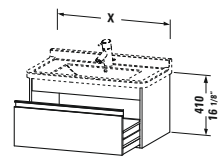

Ketho

Starck 3

Starck 3

D-Code

Model No.	Description	Size (w x d x h)	Price $
KT 6662 L 18 18	Vanity unit wall-mounted, single door for 030348	17 3/8" x 17 7/8" x 21 5/8"	540
KT 6662 R 18 18	Vanity unit wall-mounted, single door for 030348	17 3/8" x 17 7/8" x 21 5/8"	540
KT 6662 L 43 43	Vanity unit wall-mounted, single door for 030348	17 3/8" x 17 7/8" x 21 5/8"	540
KT 6662 R 43 43	Vanity unit wall-mounted, single door for 030348	17 3/8" x 17 7/8" x 21 5/8"	540
KT 6662 L 49 49	Vanity unit wall-mounted, single door for 030348	17 3/8" x 17 7/8" x 21 5/8"	540
KT 6662 R 49 49	Vanity unit wall-mounted, single door for 030348	17 3/8" x 17 7/8" x 21 5/8"	540
KT 6663 0 18 18	Vanity unit wall-mounted, single drawer for 030470	25 5/8" x 18 1/4" x 16 1/8"	775
KT 6663 0 43 43	Vanity unit wall-mounted, single drawer for 030470	25 5/8" x 18 1/4" x 16 1/8"	775
KT 6663 0 49 49	Vanity unit wall-mounted, single drawer for 030470	25 5/8" x 18 1/4" x 16 1/8"	775
KT 6664 0 18 18	Vanity unit wall-mounted, single drawer for 030480	31 1/2" x 18 1/4" x 16 1/8"	795
KT 6664 0 43 43	Vanity unit wall-mounted, single drawer for 030480	31 1/2" x 18 1/4" x 16 1/8"	795
KT 6664 0 49 49	Vanity unit wall-mounted, single drawer for 030480	31 1/2" x 18 1/4" x 16 1/8"	795
KT 6665 0 18 18	Vanity unit wall-mounted, single drawer for 030410	39 3/8" x 18 1/4" x 16 1/8"	815
KT 6665 0 43 43	Vanity unit wall-mounted, single drawer for 030410	39 3/8" x 18 1/4" x 16 1/8"	815
KT 6665 0 49 49	Vanity unit wall-mounted, single drawer for 030410	39 3/8" x 18 1/4" x 16 1/8"	815
KT 6666 0 18 18	Vanity unit wall-mounted, single drawer for 033213	47 1/4" x 18 1/4" x 16 1/8"	895
KT 6666 0 43 43	Vanity unit wall-mounted, single drawer for 033213	47 1/4" x 18 1/4" x 16 1/8"	895
KT 6666 0 49 49	Vanity unit wall-mounted, single drawer for 033213	47 1/4" x 18 1/4" x 16 1/8"	895
KT 6670 0 18 18	Vanity unit wall-mounted, single drawer for 034265	23 5/8" x 17 7/8" x 16 1/8"	815
KT 6670 0 43 43	Vanity unit wall-mounted, single drawer for 034265	23 5/8" x 17 7/8" x 16 1/8"	815
KT 6670 0 49 49	Vanity unit wall-mounted, single drawer for 034265	23 5/8" x 17 7/8" x 16 1/8"	815
KT 6667 0 18 18	Vanity unit wall-mounted, single drawer for 034285	31 1/2" x 17 7/8" x 16 1/8"	865
KT 6667 0 43 43	Vanity unit wall-mounted, single drawer for 034285	31 1/2" x 17 7/8" x 16 1/8"	865
KT 6667 0 49 49	Vanity unit wall-mounted, single drawer for 034285	31 1/2" x 17 7/8" x 16 1/8"	865
KT 6668 0 18 18	Vanity unit wall-mounted, single drawer for 034210	39 3/8" x 17 7/8" x 16 1/8"	905
KT 6668 0 43 43	Vanity unit wall-mounted, single drawer for 034210	39 3/8" x 17 7/8" x 16 1/8"	905
KT 6668 0 49 49	Vanity unit wall-mounted, single drawer for 034210	39 3/8" x 17 7/8" x 16 1/8"	905

Basin not included in price. L= left hinge, R= right hinge.