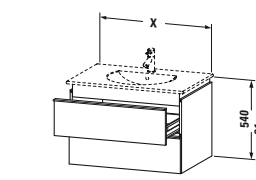

Darling New

Model No.	Description	Size (w x d x h)	Price $
DN 7255 0 00 00	Mirror with lighting (Fluorescent)*	23 5/8" x 6 3/4" x 31 1/2"	900
DN 7256 0 00 00	Mirror with lighting (Fluorescent)*	31 1/2" x 6 3/4" x 31 1/2"	955
DN 7257 0 00 00	Mirror with lighting (Fluorescent)*	39 3/8" x 6 3/4" x 31 1/2"	1,060
DN 7275 0 18 18	Mirror with lighting (Fluorescent) & shelf *	23 5/8" x 6 3/4" x 31 1/2"	1,150
DN 7276 0 18 18	Mirror with lighting (Fluorescent) & shelf *	31 1/2" x 6 3/4" x 31 1/2"	1,345
DN 7277 0 18 18	Mirror with lighting (Fluorescent) & shelf *	39 3/8" x 6 3/4" x 31 1/2"	1,730
DN 6454 0 18 18	Vanity unit wall-mounted, single drawer for 049953	19 5/8" x 16 7/8" x 15"	1,020
DN 6454 0 31 31	Vanity unit wall-mounted, single drawer for 049953	19 5/8" x 16 7/8" x 15"	1,020
DN 6454 0 51 51	Vanity unit wall-mounted, single drawer for 049953	19 5/8" x 16 7/8" x 15"	1,020
DN 6460 0 18 18	Vanity unit wall-mounted, single drawer for 049963	23 5/8" x 20 1/2" x 17 3/8"	1,175
DN 6460 0 31 31	Vanity unit wall-mounted, single drawer for 049963	23 5/8" x 20 1/2" x 17 3/8"	1,175
DN 6460 0 51 51	Vanity unit wall-mounted, single drawer for 049963	23 5/8" x 20 1/2" x 17 3/8"	1,175
DN 6461 0 18 18	Vanity unit wall-mounted, single drawer for 049983	31 1/2" x 21 1/2" x 17 3/8"	1,210
DN 6461 0 31 31	Vanity unit wall-mounted, single drawer for 049983	31 1/2" x 21 1/2" x 17 3/8"	1,210
DN 6461 0 51 51	Vanity unit wall-mounted, single drawer for 049983	31 1/2" x 21 1/2" x 17 3/8"	1,210
DN 6462 0 18 18	Vanity unit wall-mounted, single drawer for 049910	39 3/8" x 21 1/2" x 17 3/8"	1,290
DN 6462 0 31 31	Vanity unit wall-mounted, single drawer for 049910	39 3/8" x 21 1/2" x 17 3/8"	1,290
DN 6462 0 51 51	Vanity unit wall-mounted, single drawer for 049910	39 3/8" x 21 1/2" x 17 3/8"	1,290
DN 6470 0 18 18	Vanity unit wall-mounted, double drawer for 049963	23 5/8" x 20 1/2" x 21 1/4"	1,425
DN 6470 0 31 31	Vanity unit wall-mounted, double drawer for 049963	23 5/8" x 20 1/2" x 21 1/4"	1,425
DN 6470 0 51 51	Vanity unit wall-mounted, double drawer for 049963	23 5/8" x 20 1/2" x 21 1/4"	1,425
DN 6471 0 18 18	Vanity unit wall-mounted, double drawer for 049983	31 1/2" x 21 1/2" x 21 1/4"	1,505
DN 6471 0 31 31	Vanity unit wall-mounted, double drawer for 049983	31 1/2" x 21 1/2" x 21 1/4"	1,505
DN 6471 0 51 51	Vanity unit wall-mounted, double drawer for 049983	31 1/2" x 21 1/2" x 21 1/4"	1,505
DN 6472 0 18 18	Vanity unit wall-mounted, double drawer for 049910	39 3/8" x 21 1/2" x 21 1/4"	1,610
DN 6472 0 31 31	Vanity unit wall-mounted, double drawer for 049910	39 3/8" x 21 1/2" x 21 1/4"	1,610
DN 6472 0 51 51	Vanity unit wall-mounted, double drawer for 049910	39 3/8" x 21 1/2" x 21 1/4"	1,610

Darling New

Darling New

Basin not included in price. Mirrors are available in White Aluminum only. * 1 sensor switch bottom right.