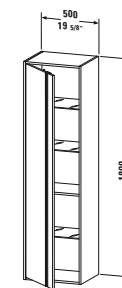

Ketho

Model No.	Description	Size (w x d x h)	Price $
KT 1255 L 18 18	Tall cabinet, left hinge	15 3/4" x 14 1/8" x 70 7/8"	920
KT 1255 R 18 18	Tall cabinet, right hinge	15 3/4" x 14 1/8" x 70 7/8"	920
KT 1255 L 43 43	Tall cabinet, left hinge	15 3/4" x 14 1/8" x 70 7/8"	920
KT 1255 R 43 43	Tall cabinet, right hinge	15 3/4" x 14 1/8" x 70 7/8"	920
KT 1255 L 49 49	Tall cabinet, left hinge	15 3/4" x 14 1/8" x 70 7/8"	920
KT 1255 R 49 49	Tall cabinet, right hinge	15 3/4" x 14 1/8" x 70 7/8"	920
KT 1265 L 18 18	Tall cabinet, left hinge	19 5/8" x 14 1/8" x 70 7/8"	950
KT 1265 R 18 18	Tall cabinet, right hinge	19 5/8" x 14 1/8" x 70 7/8"	950
KT 1265 L 43 43	Tall cabinet, left hinge	19 5/8" x 14 1/8" x 70 7/8"	950
KT 1265 R 43 43	Tall cabinet, right hinge	19 5/8" x 14 1/8" x 70 7/8"	950
KT 1265 L 49 49	Tall cabinet, left hinge	19 5/8" x 14 1/8" x 70 7/8"	950
KT 1265 R 49 49	Tall cabinet, right hinge	19 5/8" x 14 1/8" x 70 7/8"	950

L= left hinge, R= right hinge.