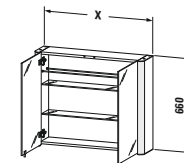

Model No.	Description	Size (w x d x h)	Price $
LM 7865 0 00 00	Mirror with lighting (LED) *	23 5/8" x 1 3/8" x 27 1/2"	710
LM 7866 0 00 00	Mirror with lighting (LED) *	31 1/2" x 1 3/8" x 27 1/2"	730
LM 7867 0 00 00	Mirror with lighting (LED) *	39 3/8" x 1 3/8" x 27 1/2"	780
LM 7868 0 00 00	Mirror with lighting (LED) *	47 1/4" x 1 3/8" x 27 1/2"	795
LM 7885 0 00 00	Mirror with lighting (LED) **	23 5/8" x 1 3/8" x 27 1/2"	1,070
LM 7886 0 00 00	Mirror with lighting (LED) **	31 1/2" x 1 3/8" x 27 1/2"	1,170
LM 7887 0 00 00	Mirror with lighting (LED) **	39 3/8" x 1 3/8" x 27 1/2"	1,235
LM 7888 0 00 00	Mirror with lighting (LED) **	47 1/4" x 1 3/8" x 27 1/2"	1,305
LM 7805 0 00 00	Mirror with lighting (LED) *	23 5/8" x 1 1/4" x 27 1/2"	760
LM 7806 0 00 00	Mirror with lighting (LED) *	31 1/2" x 1 1/4" x 27 1/2"	795
LM 7807 0 00 00	Mirror with lighting (LED) *	39 3/8" x 1 1/4" x 27 1/2"	870
LM 7808 0 00 00	Mirror with lighting (LED) *	47 1/4" x 1 1/4" x 27 1/2"	905
LM 7825 0 00 00	Mirror with lighting (LED) **	23 5/8" x 1 1/4" x 27 1/2"	1,010
LM 7826 0 00 00	Mirror with lighting (LED) **	31 1/2" x 1 1/4" x 27 1/2"	1,165
LM 7827 0 00 00	Mirror with lighting (LED) **	39 3/8" x 1 1/4" x 27 1/2"	1,240
LM 7828 0 00 00	Mirror with lighting (LED) **	47 1/4" x 1 1/4" x 27 1/2"	1,275
LM 9770 0 37 37	Mirror cabinet with 2 mirror doors and lighting (Fluorescent) *	23 5/8" x 7 1/4" x 26"	1,710
LM 9771 0 37 37	Mirror cabinet with 2 mirror doors and lighting (Fluorescent) *	31 1/2" x 7 1/4" x 26"	1,725
LM 9772 0 37 37	Mirror cabinet with 2 mirror doors and lighting (Fluorescent) *	39 3/8" x 7 1/4" x 26"	1,895
LM 9773 0 37 37	Mirror cabinet with 3 mirror doors and lighting (Fluorescent) *	47 1/4" x 7 1/4" x 26"	2,160