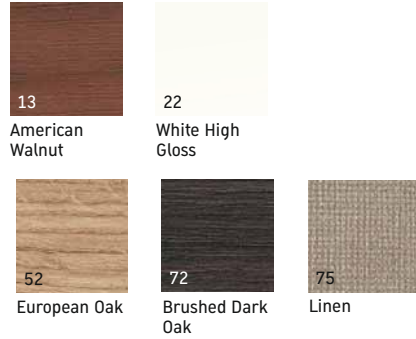

Happy D.2

	Model No.	Description	Size (w x d x h)	Price $
Happy D.2	H2 6268 0 13 13	Vanity unit wall-mounted, double door for 071050	18 3/4" x 13 3/4" x 11"	1,750
	H2 6268 0 22 22	Vanity unit wall-mounted, double door for 071050	18 3/4" x 13 3/4" x 11"	1,600
	H2 6268 0 52 52	Vanity unit wall-mounted, double door for 071050	18 3/4" x 13 3/4" x 11"	1,600
	H2 6268 0 72 72	Vanity unit wall-mounted, double door for 071050	18 3/4" x 13 3/4" x 11"	1,750
	H2 6268 0 75 75	Vanity unit wall-mounted, double door for 071050	18 3/4" x 13 3/4" x 11"	1,600
Happy D.2	H2 6364 0 13 13	Vanity unit wall-mounted, double drawer for 231865	24 5/8" x 18 7/8" x 15"	1,995
	H2 6364 0 22 22	Vanity unit wall-mounted, double drawer for 231865	24 5/8" x 18 7/8" x 15"	1,850
	H2 6364 0 52 52	Vanity unit wall-mounted, double drawer for 231865	24 5/8" x 18 7/8" x 15"	1,850
	H2 6364 0 72 72	Vanity unit wall-mounted, double drawer for 231865	24 5/8" x 18 7/8" x 15"	1,995
	H2 6364 0 75 75	Vanity unit wall-mounted, double drawer for 231865	24 5/8" x 18 7/8" x 15"	1,850
	H2 6365 0 13 13	Vanity unit wall-mounted, double drawer for 231880	30 1/2" x 18 7/8" x 15"	2,245
	H2 6365 0 22 22	Vanity unit wall-mounted, double drawer for 231880	30 1/2" x 18 7/8" x 15"	2,105
	H2 6365 0 52 52	Vanity unit wall-mounted, double drawer for 231880	30 1/2" x 18 7/8" x 15"	2,105
	H2 6365 0 72 72	Vanity unit wall-mounted, double drawer for 231880	30 1/2" x 18 7/8" x 15"	2,245
	H2 6365 0 75 75	Vanity unit wall-mounted, double drawer for 231880	30 1/2" x 18 7/8" x 15"	2,105
Happy D.2	H2 6366 0 13 13	Vanity unit wall-mounted, double drawer for 231810	38 3/8" x 18 7/8" x 15"	2,390
	H2 6366 0 22 22	Vanity unit wall-mounted, double drawer for 231810	38 3/8" x 18 7/8" x 15"	2,200
	H2 6366 0 52 52	Vanity unit wall-mounted, double drawer for 231810	38 3/8" x 18 7/8" x 15"	2,200
	H2 6366 0 72 72	Vanity unit wall-mounted, double drawer for 231810	38 3/8" x 18 7/8" x 15"	2,390
	H2 6366 0 75 75	Vanity unit wall-mounted, double drawer for 231810	38 3/8" x 18 7/8" x 15"	2,200
Happy D.2	H2 6367 0 13 13	Vanity unit wall-mounted, double drawer for 231812	46 1/4" x 18 7/8" x 15"	2,650
	H2 6367 0 22 22	Vanity unit wall-mounted, double drawer for 231812	46 1/4" x 18 7/8" x 15"	2,420
	H2 6367 0 52 52	Vanity unit wall-mounted, double drawer for 231812	46 1/4" x 18 7/8" x 15"	2,420
	H2 6367 0 72 72	Vanity unit wall-mounted, double drawer for 231812	46 1/4" x 18 7/8" x 15"	2,650