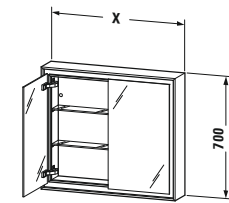

L-Cube

Me by Starck

Model No.	Description	Size (w x d x h)	Price $
LC 7650 R 00 00	Mirror cabinet with 1 mirror door and lighting, recessed version (LED)*	25 5/8" x 6 1/8" x 27 1/2"	2,345
LC 7650 L 00 00	Mirror cabinet with 1 mirror door and lighting, recessed version (LED)*	25 5/8" x 6 1/8" x 27 1/2"	2,345
LC 7651 0 00 00	Mirror cabinet with 2 mirror doors and lighting, recessed version (LED)*	31 1/2" x 6 1/8" x 27 1/2"	2,460
LC 7652 0 00 00	Mirror cabinet with 2 mirror doors and lighting, recessed version (LED)*	39 3/8" x 6 1/8" x 27 1/2"	2,650
LC 7653 0 00 00	Mirror cabinet with 3 mirror doors and lighting, recessed version (LED)*	47 1/4" x 6 1/8" x 27 1/2"	3,140
LC 6240 0 13 13	Vanity unit wall-mounted, double drawer for 233663	24 3/8" x 19" x 21 5/8"	1,570
LC 6240 0 22 22	Vanity unit wall-mounted, double drawer for 233663	24 3/8" x 19" x 21 5/8"	1,370
LC 6240 0 31 31	Vanity unit wall-mounted, double drawer for 233663	24 3/8" x 19" x 21 5/8"	1,255
LC 6241 0 13 13	Vanity unit wall-mounted, double drawer for 233683	32 1/4" x 19" x 21 5/8"	1,610
LC 6241 0 22 22	Vanity unit wall-mounted, double drawer for 233683	32 1/4" x 19" x 21 5/8"	1,410
LC 6241 0 31 31	Vanity unit wall-mounted, double drawer for 233683	32 1/4" x 19" x 21 5/8"	1,290
LC 6242 0 13 13	Vanity unit wall-mounted, double drawer for 233610	40 1/8" x 19" x 21 5/8"	1,665
LC 6242 0 22 22	Vanity unit wall-mounted, double drawer for 233610	48 1/8" x 19" x 21 5/8"	1,450
LC 6242 0 31 31	Vanity unit wall-mounted, double drawer for 233610	48 1/8" x 19" x 21 5/8"	1,325

Basin not included in price. Stocked vanities do not include interior module.
L = left hinge. R = right hinge.
* 0 = Without sensor switch. Installation with recess frame optional, refer to PL 17 page 242.