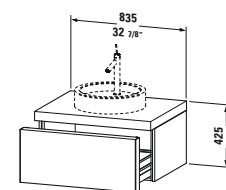

Starck

Model No.	Description	Size (w x d x h)	Price $
S1 9716 0 00 00	Mirror with lighting (Fluorescent)*	11 1/2" x 3 7/8" x 33 1/2"	1,150
S1 9717 0 00 00	Mirror with lighting (Fluorescent)*	23 5/8" x 3 7/8" x 27 1/2"	1,415
S1 9718 0 00 00	Mirror with lighting (Fluorescent)*	29 1/2" x 3 7/8" x 27 1/2"	1,485
S1 9641 0 00 00	Mirror with lighting (LED) *	30 1/8" x 2 3/8" x 43 1/2"	3,995
S1 9520 0 05 05	Vanity unit floorstanding, double door for 040658	23 5/8" x 22" x 32 1/2"	4,935
S1 9520 0 13 13	Vanity unit floorstanding, double door for 040658	23 5/8" x 22" x 32 1/2"	4,935
S1 9520 0 24 24	Vanity unit floorstanding, double door for 040658	23 5/8" x 22" x 32 1/2"	4,935
S1 9520 0 40 40	Vanity unit floorstanding, double door for 040658	23 5/8" x 22" x 32 1/2"	6,280
S1 9520 0 85 85	Vanity unit floorstanding, double door for 040658	23 5/8" x 22" x 32 1/2"	6,280
S1 9526 0 24 24	Vanity unit wall-mounted, single drawer, w/o basin cut-out	32 7/8" x 22 1/4" x 16 3/4"	2,525
S1 9526 0 40 40	Vanity unit wall-mounted, single drawer, w/o basin cut-out	32 7/8" x 22 1/4" x 16 3/4"	2,745
S1 9526 0 85 85	Vanity unit wall-mounted, single drawer, w/o basin cut-out	32 7/8" x 22 1/4" x 16 3/4"	2,745
S1 9427 0 24 24	Wall board	23 5/8" x 7 7/8" x 2 3/8"	410
S1 9427 0 40 40	Wall board	23 5/8" x 7 7/8" x 2 3/8"	470
S1 9427 0 85 85	Wall board	23 5/8" x 7 7/8" x 2 3/8"	535

Basin not included in price. Stocked vanities do not include interior modules.
X = For matching washbasins, please refer to PL 17 page 473.
L= left hinge, R= right hinge, * 1 Sensor switch bottom right.