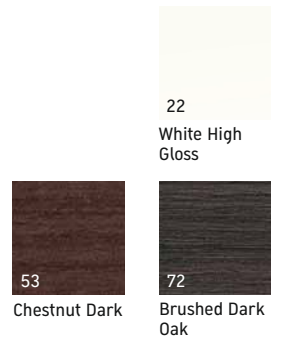

X-Large

Starck 3

Model No.	Description	Size (w x d x h)	Price $
XL 6535 0 22 22	Vanity unit floorstanding, double drawer for 030470*	25 5/8" x 18 1/2" x 26 3/8"	1,465
XL 6535 0 53 53	Vanity unit floorstanding, double drawer for 030470*	25 5/8" x 18 1/2" x 26 3/8"	1,275
XL 6535 0 72 72	Vanity unit floorstanding, double drawer for 030470*	25 5/8" x 18 1/2" x 26 3/8"	1,655
XL 6536 0 22 22	Vanity unit floorstanding, double drawer for 030480*	31 1/2" x 18 1/2" x 26 3/8"	1,505
XL 6536 0 53 53	Vanity unit floorstanding, double drawer for 030480*	31 1/2" x 18 1/2" x 26 3/8"	1,315
XL 6536 0 72 72	Vanity unit floorstanding, double drawer for 030480*	31 1/2" x 18 1/2" x 26 3/8"	1,710
XL 6537 0 22 22	Vanity unit floorstanding, double drawer for 030410*	39 3/8" x 18 1/2" x 26 3/8"	1,690
XL 6537 0 53 53	Vanity unit floorstanding, double drawer for 030410*	39 3/8" x 18 1/2" x 26 3/8"	1,470
XL 6537 0 72 72	Vanity unit floorstanding, double drawer for 030410*	39 3/8" x 18 1/2" x 26 3/8"	1,910