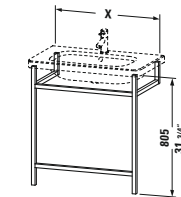

DuraStyle

DuraStyle

Model No.	Description	Size (w x d x h)	Price $
DS 7267 0 00 00	Mirror with lighting (LED)*	23 5/8" x 1 5/8" x 31 1/2"	1,145
DS 7268 0 00 00	Mirror with lighting (LED)*	31 1/2" x 1 5/8" x 31 1/2"	1,295
DS 7269 0 00 00	Mirror with lighting (LED)*	39 3/8" x 1 5/8" x 31 1/2"	1,350
DS 7270 0 00 00	Mirror with lighting (LED)*	47 1/4" x 1 5/8" x 31 1/2"	1,505
DS 7271 0 00 00	Mirror with lighting (LED)*	55 1/8" x 1 5/8" x 31 1/2"	1,700
DS 9891 0 76 76	Furniture accessory console with towel rail for 232065	23 1/4" x 17 3/8" x 31 3/4"	290
DS 9891 0 77 77	Furniture accessory console with towel rail for 232065	23 1/4" x 17 3/8" x 31 3/4"	355
DS 9892 0 76 76	Furniture accessory console with towel rail for 232080	29 1/8" x 17 3/8" x 31 3/4"	320
DS 9892 0 77 77	Furniture accessory console with towel rail for 232080	29 1/8" x 17 3/8" x 31 3/4"	375
DS 9893 0 76 76	Furniture accessory console with towel rail for 232010	37" x 17 3/8" x 31 3/4"	350
DS 9893 0 77 77	Furniture accessory console with towel rail for 232010	37" x 17 3/8" x 31 3/4"	420
DS 9894 0 76 76	Furniture accessory console with towel rail for 232012	44 7/8" x 17 3/8" x 31 3/4"	375
DS 9894 0 77 77	Furniture accessory console with towel rail for 232012	44 7/8" x 17 3/8" x 31 3/4"	440
DS 6380 0 18 18	Vanity unit wall-mounted, single drawer for 232065	22 7/8" x 17 5/8" x 15 5/8"	785
DS 6380 0 43 43	Vanity unit wall-mounted, single drawer for 232065	22 7/8" x 17 5/8" x 15 5/8"	785
DS 6380 0 52 52	Vanity unit wall-mounted, single drawer for 232065	22 7/8" x 17 5/8" x 15 5/8"	785
DS 6380 0 53 53	Vanity unit wall-mounted, single drawer for 232065	22 7/8" x 17 5/8" x 15 5/8"	785
DS 6381 0 18 18	Vanity unit wall-mounted, single drawer for 232080	28 3/4" x 17 5/8" x 15 5/8"	810
DS 6381 0 43 43	Vanity unit wall-mounted, single drawer for 232080	28 3/4" x 17 5/8" x 15 5/8"	810
DS 6381 0 52 52	Vanity unit wall-mounted, single drawer for 232080	28 3/4" x 17 5/8" x 15 5/8"	810
DS 6381 0 53 53	Vanity unit wall-mounted, single drawer for 232080	28 3/4" x 17 5/8" x 15 5/8"	810
DS 6382 0 18 18	Vanity unit wall-mounted, single drawer for 232010	36 5/8" x 17 5/8" x 15 5/8"	840
DS 6382 0 43 43	Vanity unit wall-mounted, single drawer for 232010	36 5/8" x 17 5/8" x 15 5/8"	840
DS 6382 0 52 52	Vanity unit wall-mounted, single drawer for 232010	36 5/8" x 17 5/8" x 15 5/8"	840
DS 6382 0 53 53	Vanity unit wall-mounted, single drawer for 232010	36 5/8" x 17 5/8" x 15 5/8"	840

Basin not included in price. Mirrors and mirror cabinets are available in White Aluminum only. Colors for vanities: 18-White Matt, 43-Basalt Matt, 52-European Oak, 53-Chestnut Dark; Colors for furniture accessories: 76-European Oak, 77-American Walnut. * 1 sensor switch bottom right.