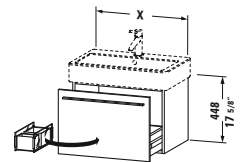

Vero

Basin not included in price. For corresponding mirrors, please refer to Delos (p. 4), DuraStyle (p. 5-6), Light & Mirrors (p. 12) and L-Cube (p. 13-15).
* X = For matching washbasins, please refer to PL17 page 477-479.