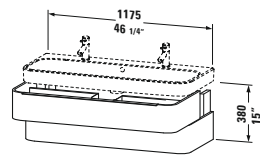

Happy D.2