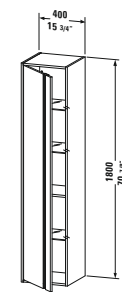

Ketho

Model No.	Description	Size (w x d x h)	Price $
KT 1255 L 18 18	Tall cabinet, left hinge	15 3/4" x 14 1/8" x 70 7/8"	920
KT 1255 R 18 18	Tall cabinet, right hinge	15 3/4" x 14 1/8" x 70 7/8"	920
KT 1255 L 43 43	Tall cabinet, left hinge	15 3/4" x 14 1/8" x 70 7/8"	920
KT 1255 R 43 43	Tall cabinet, right hinge	15 3/4" x 14 1/8" x 70 7/8"	920
KT 1255 L 49 49	Tall cabinet, left hinge	15 3/4" x 14 1/8" x 70 7/8"	920
KT 1255 R 49 49	Tall cabinet, right hinge	15 3/4" x 14 1/8" x 70 7/8"	920
KT 1265 L 18 18	Tall cabinet, left hinge	19 5/8" x 14 1/8" x 70 7/8"	950
KT 1265 R 18 18	Tall cabinet, right hinge	19 5/8" x 14 1/8" x 70 7/8"	950
KT 1265 L 43 43	Tall cabinet, left hinge	19 5/8" x 14 1/8" x 70 7/8"	950
KT 1265 R 43 43	Tall cabinet, right hinge	19 5/8" x 14 1/8" x 70 7/8"	950
KT 1265 L 49 49	Tall cabinet, left hinge	19 5/8" x 14 1/8" x 70 7/8"	950
KT 1265 R 49 49	Tall cabinet, right hinge	19 5/8" x 14 1/8" x 70 7/8"	950

L= left hinge, R= right hinge.