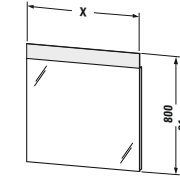

DuraStyle

DuraStyle

Model No.	Description	Size (w x d x h)	Price $
DS 7267 0 00 00	Mirror with lighting (LED)*	23 5/8" x 1 5/8" x 31 1/2"	1,145
DS 7268 0 00 00	Mirror with lighting (LED)*	31 1/2" x 1 5/8" x 31 1/2"	1,295
DS 7269 0 00 00	Mirror with lighting (LED)*	39 3/8" x 1 5/8" x 31 1/2"	1,350
DS 7270 0 00 00	Mirror with lighting (LED)*	47 1/4" x 1 5/8" x 31 1/2"	1,505
DS 7271 0 00 00	Mirror with lighting (LED)*	55 1/8" x 1 5/8" x 31 1/2"	1,700
DS 9891 0 76 76	Furniture accessory console with towel rail for 232065	23 1/4" x 17 3/8" x 31 3/4"	290
DS 9891 0 77 77	Furniture accessory console with towel rail for 232065	23 1/4" x 17 3/8" x 31 3/4"	355
DS 9892 0 76 76	Furniture accessory console with towel rail for 232080	29 1/8" x 17 3/8" x 31 3/4"	320
DS 9892 0 77 77	Furniture accessory console with towel rail for 232080	29 1/8" x 17 3/8" x 31 3/4"	375
DS 9893 0 76 76	Furniture accessory console with towel rail for 232010	37" x 17 3/8" x 31 3/4"	350
DS 9893 0 77 77	Furniture accessory console with towel rail for 232010	37" x 17 3/8" x 31 3/4"	420
DS 9894 0 76 76	Furniture accessory console with towel rail for 232012	44 7/8" x 17 3/8" x 31 3/4"	375
DS 9894 0 77 77	Furniture accessory console with towel rail for 232012	44 7/8" x 17 3/8" x 31 3/4"	440
DS 6380 0 18 18	Vanity unit wall-mounted, single drawer for 232065	22 7/8" x 17 5/8" x 15 5/8"	785
DS 6380 0 43 43	Vanity unit wall-mounted, single drawer for 232065	22 7/8" x 17 5/8" x 15 5/8"	785
DS 6380 0 52 52	Vanity unit wall-mounted, single drawer for 232065	22 7/8" x 17 5/8" x 15 5/8"	785
DS 6380 0 53 53	Vanity unit wall-mounted, single drawer for 232065	22 7/8" x 17 5/8" x 15 5/8"	785
DS 6381 0 18 18	Vanity unit wall-mounted, single drawer for 232080	28 3/4" x 17 5/8" x 15 5/8"	810
DS 6381 0 43 43	Vanity unit wall-mounted, single drawer for 232080	28 3/4" x 17 5/8" x 15 5/8"	810
DS 6381 0 52 52	Vanity unit wall-mounted, single drawer for 232080	28 3/4" x 17 5/8" x 15 5/8"	810
DS 6381 0 53 53	Vanity unit wall-mounted, single drawer for 232080	28 3/4" x 17 5/8" x 15 5/8"	810
DS 6382 0 18 18	Vanity unit wall-mounted, single drawer for 232010	36 5/8" x 17 5/8" x 15 5/8"	840
DS 6382 0 43 43	Vanity unit wall-mounted, single drawer for 232010	36 5/8" x 17 5/8" x 15 5/8"	840
DS 6382 0 52 52	Vanity unit wall-mounted, single drawer for 232010	36 5/8" x 17 5/8" x 15 5/8"	840
DS 6382 0 53 53	Vanity unit wall-mounted, single drawer for 232010	36 5/8" x 17 5/8" x 15 5/8"	840

Basin not included in price. Mirrors and mirror cabinets are available in White Aluminum only. Colors for vanities: 18-White Matt, 43-Basalt Matt, 52-European Oak, 53-Chestnut Dark; Colors for furniture accessories: 76-European Oak, 77-American Walnut. * 1 sensor switch bottom right.