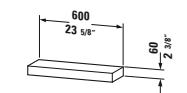

Starck

Model No.	Description	Size (w x d x h)	Price $
S1 9716 0 00 00	Mirror with lighting (Fluorescent)*	11 1/2" x 3 7/8" x 33 1/2"	1,150
S1 9717 0 00 00	Mirror with lighting (Fluorescent)*	23 5/8" x 3 7/8" x 27 1/2"	1,415
S1 9718 0 00 00	Mirror with lighting (Fluorescent)*	29 1/2" x 3 7/8" x 27 1/2"	1,485
S1 9641 0 00 00	Mirror with lighting (LED) *	30 1/8" x 2 3/8" x 43 1/2"	3,995
S1 9520 0 05 05	Vanity unit floorstanding, double door for 040658	23 5/8" x 22" x 32 1/2"	4,935
S1 9520 0 13 13	Vanity unit floorstanding, double door for 040658	23 5/8" x 22" x 32 1/2"	4,935
S1 9520 0 24 24	Vanity unit floorstanding, double door for 040658	23 5/8" x 22" x 32 1/2"	4,935
S1 9520 0 40 40	Vanity unit floorstanding, double door for 040658	23 5/8" x 22" x 32 1/2"	6,280
S1 9520 0 85 85	Vanity unit floorstanding, double door for 040658	23 5/8" x 22" x 32 1/2"	6,280
S1 9526 0 24 24	Vanity unit wall-mounted, single drawer, w/o basin cut-out	32 7/8" x 22 1/4" x 16 3/4"	2,525
S1 9526 0 40 40	Vanity unit wall-mounted, single drawer, w/o basin cut-out	32 7/8" x 22 1/4" x 16 3/4"	2,745
S1 9526 0 85 85	Vanity unit wall-mounted, single drawer, w/o basin cut-out	32 7/8" x 22 1/4" x 16 3/4"	2,745
S1 9427 0 24 24	Wall board	23 5/8" x 7 7/8" x 2 3/8"	410
S1 9427 0 40 40	Wall board	23 5/8" x 7 7/8" x 2 3/8"	470
S1 9427 0 85 85	Wall board	23 5/8" x 7 7/8" x 2 3/8"	535

Basin not included in price. Stocked vanities do not include interior modules.
X = For matching washbasins, please refer to PL 17 page 473.
L= left hinge, R= right hinge, * 1 Sensor switch bottom right.