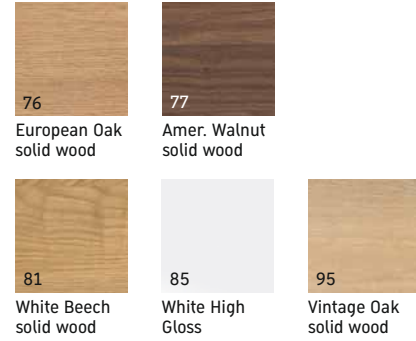

Cape Cod

Model No.	Description	Size (w x d x h)	Price $
CC 9641 0 00 00	Mirror with lighting (LED)*	30 1/8" x 2 3/8" x 43 1/2"	3,995
CC 9532 0 76 76	Vanity unit floorstanding	44 1/8" x 22 1/2" x X	3,825
CC 9532 0 77 77	Vanity unit floorstanding	44 1/8" x 22 1/2" x X	4,760
CC 9532 0 81 81	Vanity unit floorstanding	44 1/8" x 22 1/2" x X	3,825
CC 9532 0 85 85	Vanity unit floorstanding	44 1/8" x 22 1/2" x X	3,825
CC 9532 0 95 95	Vanity unit floorstanding	44 1/8" x 22 1/2" x X	5,950
CC 9533 0 85 85	Vanity unit floorstanding	44 1/8" x 22 1/2" x X	6,545

For matching washbasins, please refer to PL 17 page 462.
* 1 sensor switch bottom right.