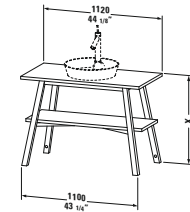

# Cape Cod

Model No.	Description	Size (w x d x h)	Price \$
CC 9641 0 00 00	Mirror with lighting (LED)*	30 1/8" x 2 3/8" x 43 1/2"	3,995
CC 9532 0 76 76	Vanity unit floorstanding	44 1/8" x 22 1/2" x X	3,825
CC 9532 0 77 77	Vanity unit floorstanding	44 1/8" x 22 1/2" x X	4,760
CC 9532 0 81 81	Vanity unit floorstanding	44 1/8" x 22 1/2" x X	3,825
CC 9532 0 85 85	Vanity unit floorstanding	44 1/8" x 22 1/2" x X	3,825
CC 9532 0 95 95	Vanity unit floorstanding	44 1/8" x 22 1/2" x X	5,950
CC 9533 0 85 85	Vanity unit floorstanding	44 1/8" x 22 1/2" x X	6,545