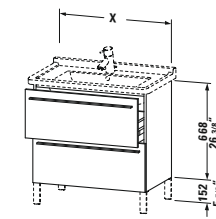

X-Large

Starck 3

Model No.	Description	Size (w x d x h)	Price $
XL 6535 0 22 22	Vanity unit floorstanding, double drawer for 030470*	25 5/8" x 18 1/2" x 26 3/8"	1,465
XL 6535 0 53 53	Vanity unit floorstanding, double drawer for 030470*	25 5/8" x 18 1/2" x 26 3/8"	1,275
XL 6535 0 72 72	Vanity unit floorstanding, double drawer for 030470*	25 5/8" x 18 1/2" x 26 3/8"	1,655
XL 6536 0 22 22	Vanity unit floorstanding, double drawer for 030480*	31 1/2" x 18 1/2" x 26 3/8"	1,505
XL 6536 0 53 53	Vanity unit floorstanding, double drawer for 030480*	31 1/2" x 18 1/2" x 26 3/8"	1,315
XL 6536 0 72 72	Vanity unit floorstanding, double drawer for 030480*	31 1/2" x 18 1/2" x 26 3/8"	1,710
XL 6537 0 22 22	Vanity unit floorstanding, double drawer for 030410*	39 3/8" x 18 1/2" x 26 3/8"	1,690
XL 6537 0 53 53	Vanity unit floorstanding, double drawer for 030410*	39 3/8" x 18 1/2" x 26 3/8"	1,470
XL 6537 0 72 72	Vanity unit floorstanding, double drawer for 030410*	39 3/8" x 18 1/2" x 26 3/8"	1,910