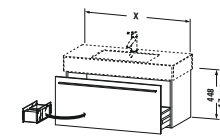

X-Large

Vero

Model No.	Description	Size (w x d x h)	Price $
XL 6052 0 22 22	Vanity unit wall-mounted, single drawer for 032985	31 1/2" x 18 3/8" x 17 5/8"	1,135
XL 6052 0 53 53	Vanity unit wall-mounted, single drawer for 032985	31 1/2" x 18 3/8" x 17 5/8"	945
XL 6052 0 72 72	Vanity unit wall-mounted, single drawer for 032985	31 1/2" x 18 3/8" x 17 5/8"	1,290
XL 6053 0 22 22	Vanity unit wall-mounted, single drawer for 032910	39 3/8" x 18 3/8" x 17 5/8"	1,270
XL 6053 0 53 53	Vanity unit wall-mounted, single drawer for 032910	39 3/8" x 18 3/8" x 17 5/8"	1,060
XL 6053 0 72 72	Vanity unit wall-mounted, single drawer for 032910	39 3/8" x 18 3/8" x 17 5/8"	1,445
XL 6054 0 22 22	Vanity unit wall-mounted, single drawer for 032912	47 1/4" x 18 3/8" x 17 5/8"	1,445
XL 6054 0 53 53	Vanity unit wall-mounted, single drawer for 032912	47 1/4" x 18 3/8" x 17 5/8"	1,205
XL 6054 0 72 72	Vanity unit wall-mounted, single drawer for 032912	47 1/4" x 18 3/8" x 17 5/8"	1,635
XL 6344 0 22 22	Vanity unit wall-mounted, double drawer for 045460 / 045360	21 5/8" x 17 1/2" x 17 5/8"	1,420
XL 6344 0 53 53	Vanity unit wall-mounted, double drawer for 045460 / 045360	21 5/8" x 17 1/2" x 17 5/8"	1,220
XL 6344 0 72 72	Vanity unit wall-mounted, double drawer for 045460 / 045360	21 5/8" x 17 1/2" x 17 5/8"	1,500
XL 6342 0 22 22	Vanity unit wall-mounted, double drawer for 045470	25 5/8" x 17 1/2" x 17 5/8"	1,455
XL 6342 0 53 53	Vanity unit wall-mounted, double drawer for 045470	25 5/8" x 17 1/2" x 17 5/8"	1,245
XL 6342 0 72 72	Vanity unit wall-mounted, double drawer for 045470	25 5/8" x 17 1/2" x 17 5/8"	1,540
XL 6345 0 22 22	Vanity unit wall-mounted, double drawer for 045480	29 1/2" x 17 1/2" x 17 5/8"	1,490
XL 6345 0 53 53	Vanity unit wall-mounted, double drawer for 045480	29 1/2" x 17 1/2" x 17 5/8"	1,285
XL 6345 0 72 72	Vanity unit wall-mounted, double drawer for 045480	29 1/2" x 17 1/2" x 17 5/8"	1,590