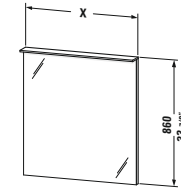

# Delos

12  
Brushed Oak

69  
Brushed Walnut

85  
White High Gloss

Vero

Model No.	Description	Size (w x d x h)	Price \$
DL 7240 0 00 00	Mirror with lighting (LED)*	17 3/4" x 4 1/8" x 33 7/8"	1,095
DL 7241 0 00 00	Mirror with lighting (LED)*	23 5/8" x 4 1/8" x 33 7/8"	1,225
DL 7242 0 00 00	Mirror with lighting (LED)*	31 1/2" x 4 1/8" x 33 7/8"	1,395
DL 7243 0 00 00	Mirror with lighting (LED)*	39 1/8" x 4 1/8" x 33 7/8"	1,595
DL 7244 0 00 00	Mirror with lighting (LED)*	47 1/4" x 4 1/8" x 33 7/8"	1,950
DL 7541 0 00 00	Mirror cabinet with 2 mirror doors and lighting (LED)**	23 5/8" x 8 1/4" x 29 7/8"	2,150
DL 7542 0 00 00	Mirror cabinet with 2 mirror doors and lighting (LED)**	31 1/2" x 8 1/4" x 29 7/8"	2,395
DL 7543 0 00 00	Mirror cabinet with 2 mirror doors and lighting (LED)**	39 3/8" x 8 1/4" x 29 7/8"	2,635
DL 7544 0 00 00	Mirror cabinet with 3 mirror doors and lighting (LED)**	47 1/4" x 8 1/4" x 29 7/8"	3,195
DL 6320 0 12 12	Vanity unit wall-mounted, double drawer for 032985	31 1/2" x 18 1/2" x 17 5/8"	1,670
DL 6320 0 69 69	Vanity unit wall-mounted, double drawer for 032985	31 1/2" x 18 1/2" x 17 5/8"	1,670
DL 6320 0 85 85	Vanity unit wall-mounted, double drawer for 032985	31 1/2" x 18 1/2" x 17 5/8"	1,895
DL 6321 0 12 12	Vanity unit wall-mounted, double drawer for 032910	39 3/8" x 18 1/2" x 17 5/8"	1,820
DL 6321 0 69 69	Vanity unit wall-mounted, double drawer for 032910	39 3/8" x 18 1/2" x 17 5/8"	1,820
DL 6321 0 85 85	Vanity unit wall-mounted, double drawer for 032910	39 3/8" x 18 1/2" x 17 5/8"	2,065
DL 6322 0 12 12	Vanity unit wall-mounted, double drawer for 032912	47 1/4" x 18 1/2" x 17 5/8"	2,015
DL 6322 0 69 69	Vanity unit wall-mounted, double drawer for 032912	47 1/4" x 18 1/2" x 17 5/8"	2,015
DL 6322 0 85 85	Vanity unit wall-mounted, double drawer for 032912	47 1/4" x 18 1/2" x 17 5/8"	2,295