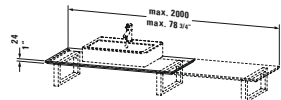

X-Large

X

Model No.	Description	Size (w x d x h)	Price $
XL 025E 0 22 22	Console back-to-wall, without cut-out, 39 3/8"*	39 3/8" x 21 5/8" x 1"	710
XL 025E 0 53 53	Console back-to-wall, without cut-out, 39 3/8"*	39 3/8" x 21 5/8" x 1"	600
XL 025E 0 72 72	Console back-to-wall, without cut-out, 39 3/8"*	39 3/8" x 21 5/8" x 1"	785
XL 025F 0 22 22	Console back-to-wall, without cut-out, 47 1/4"*	47 1/4" x 21 5/8" x 1"	790
XL 025F 0 53 53	Console back-to-wall, without cut-out, 47 1/4"*	47 1/4" x 21 5/8" x 1"	685
XL 025F 0 72 72	Console back-to-wall, without cut-out, 47 1/4"*	47 1/4" x 21 5/8" x 1"	880
XL 025G 0 22 22	Console back-to-wall, without cut-out, 55 1/8"*	55 1/8" x 21 5/8" x 1"	875
XL 025G 0 53 53	Console back-to-wall, without cut-out, 55 1/8"*	55 1/8" x 21 5/8" x 1"	765
XL 025G 0 72 72	Console back-to-wall, without cut-out, 55 1/8"*	55 1/8" x 21 5/8" x 1"	975
UV 9902 0 00 00	Console support, grey, powder-coated	1 5/8" x 16 3/4" x 7 7/8"	120
UV 9926 0 00 00	Console support (hidden), grey, powder-coated	3 1/2" x 16 1/2"	155
UV 9903 0 00 00	Console support (towel rail), chrome	1 5/8" x 18 7/8" x 7 7/8"	155
XL 6044 0 22 22	Vanity unit wall-mounted, single drawer for 045460 / 045360	21 5/8" x 17 1/2" x 17 5/8"	980
XL 6044 0 53 53	Vanity unit wall-mounted, single drawer for 045460 / 045360	21 5/8" x 17 1/2" x 17 5/8"	810
XL 6044 0 72 72	Vanity unit wall-mounted, single drawer for 045460 / 045360	21 5/8" x 17 1/2" x 17 5/8"	1,105
XL 6042 0 22 22	Vanity unit wall-mounted, single drawer for 045470	25 5/8" x 17 1/2" x 17 5/8"	1,055
XL 6042 0 53 53	Vanity unit wall-mounted, single drawer for 045470	25 5/8" x 17 1/2" x 17 5/8"	885
XL 6042 0 72 72	Vanity unit wall-mounted, single drawer for 045470	25 5/8" x 17 1/2" x 17 5/8"	1,195
XL 6045 0 22 22	Vanity unit wall-mounted, single drawer for 045480	29 1/2" x 17 1/2" x 17 5/8"	1,135
XL 6045 0 53 53	Vanity unit wall-mounted, single drawer for 045480	29 1/2" x 17 1/2" x 17 5/8"	945
XL 6045 0 72 72	Vanity unit wall-mounted, single drawer for 045480	29 1/2" x 17 1/2" x 17 5/8"	1,290