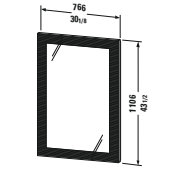

Cape Cod

Model No.	Description	Size (w x d x h)	Price $
CC 9641 0 00 00	Mirror with lighting (LED)*	30 1/8" x 2 3/8" x 43 1/2"	3,995
CC 9532 0 76 76	Vanity unit floorstanding	44 1/8" x 22 1/2" x X	3,825
CC 9532 0 77 77	Vanity unit floorstanding	44 1/8" x 22 1/2" x X	4,760
CC 9532 0 81 81	Vanity unit floorstanding	44 1/8" x 22 1/2" x X	3,825
CC 9532 0 85 85	Vanity unit floorstanding	44 1/8" x 22 1/2" x X	3,825
CC 9532 0 95 95	Vanity unit floorstanding	44 1/8" x 22 1/2" x X	5,950
CC 9533 0 85 85	Vanity unit floorstanding	44 1/8" x 22 1/2" x X	6,545

For matching washbasins, please refer to PL 17 page 462.
* 1 sensor switch bottom right.