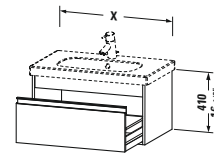

Basin not included in price. Stocked vanities do not include interior modules. For corresponding mirrors, please refer to Delos (p. 4), DuraStyle (p. 5-6), Light & Mirrors (p. 12) and L-Cube (p. 13-15).

Basin not included in price. Mirrors available in White Aluminum only. *1 sensor switch bottom right.