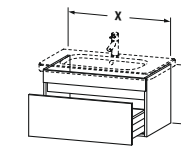

DuraStyle

DuraStyle

Model No.	Description	Size (w x d x h)	Price $
DS 7267 0 00 00	Mirror with lighting (LED)*	23 5/8" x 1 5/8" x 31 1/2"	1,145
DS 7268 0 00 00	Mirror with lighting (LED)*	31 1/2" x 1 5/8" x 31 1/2"	1,295
DS 7269 0 00 00	Mirror with lighting (LED)*	39 3/8" x 1 5/8" x 31 1/2"	1,350
DS 7270 0 00 00	Mirror with lighting (LED)*	47 1/4" x 1 5/8" x 31 1/2"	1,505
DS 7271 0 00 00	Mirror with lighting (LED)*	55 1/8" x 1 5/8" x 31 1/2"	1,700
DS 9891 0 76 76	Furniture accessory console with towel rail for 232065	23 1/4" x 17 3/8" x 31 3/4"	290
DS 9891 0 77 77	Furniture accessory console with towel rail for 232065	23 1/4" x 17 3/8" x 31 3/4"	355
DS 9892 0 76 76	Furniture accessory console with towel rail for 232080	29 1/8" x 17 3/8" x 31 3/4"	320
DS 9892 0 77 77	Furniture accessory console with towel rail for 232080	29 1/8" x 17 3/8" x 31 3/4"	375
DS 9893 0 76 76	Furniture accessory console with towel rail for 232010	37" x 17 3/8" x 31 3/4"	350
DS 9893 0 77 77	Furniture accessory console with towel rail for 232010	37" x 17 3/8" x 31 3/4"	420
DS 9894 0 76 76	Furniture accessory console with towel rail for 232012	44 7/8" x 17 3/8" x 31 3/4"	375
DS 9894 0 77 77	Furniture accessory console with towel rail for 232012	44 7/8" x 17 3/8" x 31 3/4"	440
DS 6380 0 18 18	Vanity unit wall-mounted, single drawer for 232065	22 7/8" x 17 5/8" x 15 5/8"	785
DS 6380 0 43 43	Vanity unit wall-mounted, single drawer for 232065	22 7/8" x 17 5/8" x 15 5/8"	785
DS 6380 0 52 52	Vanity unit wall-mounted, single drawer for 232065	22 7/8" x 17 5/8" x 15 5/8"	785
DS 6380 0 53 53	Vanity unit wall-mounted, single drawer for 232065	22 7/8" x 17 5/8" x 15 5/8"	785
DS 6381 0 18 18	Vanity unit wall-mounted, single drawer for 232080	28 3/4" x 17 5/8" x 15 5/8"	810
DS 6381 0 43 43	Vanity unit wall-mounted, single drawer for 232080	28 3/4" x 17 5/8" x 15 5/8"	810
DS 6381 0 52 52	Vanity unit wall-mounted, single drawer for 232080	28 3/4" x 17 5/8" x 15 5/8"	810
DS 6381 0 53 53	Vanity unit wall-mounted, single drawer for 232080	28 3/4" x 17 5/8" x 15 5/8"	810
DS 6382 0 18 18	Vanity unit wall-mounted, single drawer for 232010	36 5/8" x 17 5/8" x 15 5/8"	840
DS 6382 0 43 43	Vanity unit wall-mounted, single drawer for 232010	36 5/8" x 17 5/8" x 15 5/8"	840
DS 6382 0 52 52	Vanity unit wall-mounted, single drawer for 232010	36 5/8" x 17 5/8" x 15 5/8"	840
DS 6382 0 53 53	Vanity unit wall-mounted, single drawer for 232010	36 5/8" x 17 5/8" x 15 5/8"	840

Basin not included in price. Mirrors and mirror cabinets are available in White Aluminum only. Colors for vanities: 18-White Matt, 43-Basalt Matt, 52-European Oak, 53-Chestnut Dark; Colors for furniture accessories: 76-European Oak, 77-American Walnut. * 1 sensor switch bottom right.