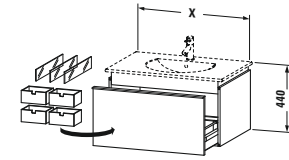

Darling New

Model No.	Description	Size (w x d x h)	Price $
DN 7255 0 00 00	Mirror with lighting (Fluorescent)*	23 5/8" x 6 3/4" x 31 1/2"	900
DN 7256 0 00 00	Mirror with lighting (Fluorescent)*	31 1/2" x 6 3/4" x 31 1/2"	955
DN 7257 0 00 00	Mirror with lighting (Fluorescent)*	39 3/8" x 6 3/4" x 31 1/2"	1,060
DN 7275 0 18 18	Mirror with lighting (Fluorescent) & shelf *	23 5/8" x 6 3/4" x 31 1/2"	1,150
DN 7276 0 18 18	Mirror with lighting (Fluorescent) & shelf *	31 1/2" x 6 3/4" x 31 1/2"	1,345
DN 7277 0 18 18	Mirror with lighting (Fluorescent) & shelf *	39 3/8" x 6 3/4" x 31 1/2"	1,730
DN 6454 0 18 18	Vanity unit wall-mounted, single drawer for 049953	19 5/8" x 16 7/8" x 15"	1,020
DN 6454 0 31 31	Vanity unit wall-mounted, single drawer for 049953	19 5/8" x 16 7/8" x 15"	1,020
DN 6454 0 51 51	Vanity unit wall-mounted, single drawer for 049953	19 5/8" x 16 7/8" x 15"	1,020
DN 6460 0 18 18	Vanity unit wall-mounted, single drawer for 049963	23 5/8" x 20 1/2" x 17 3/8"	1,175
DN 6460 0 31 31	Vanity unit wall-mounted, single drawer for 049963	23 5/8" x 20 1/2" x 17 3/8"	1,175
DN 6460 0 51 51	Vanity unit wall-mounted, single drawer for 049963	23 5/8" x 20 1/2" x 17 3/8"	1,175
DN 6461 0 18 18	Vanity unit wall-mounted, single drawer for 049983	31 1/2" x 21 1/2" x 17 3/8"	1,210
DN 6461 0 31 31	Vanity unit wall-mounted, single drawer for 049983	31 1/2" x 21 1/2" x 17 3/8"	1,210
DN 6461 0 51 51	Vanity unit wall-mounted, single drawer for 049983	31 1/2" x 21 1/2" x 17 3/8"	1,210
DN 6462 0 18 18	Vanity unit wall-mounted, single drawer for 049910	39 3/8" x 21 1/2" x 17 3/8"	1,290
DN 6462 0 31 31	Vanity unit wall-mounted, single drawer for 049910	39 3/8" x 21 1/2" x 17 3/8"	1,290
DN 6462 0 51 51	Vanity unit wall-mounted, single drawer for 049910	39 3/8" x 21 1/2" x 17 3/8"	1,290
DN 6470 0 18 18	Vanity unit wall-mounted, double drawer for 049963	23 5/8" x 20 1/2" x 21 1/4"	1,425
DN 6470 0 31 31	Vanity unit wall-mounted, double drawer for 049963	23 5/8" x 20 1/2" x 21 1/4"	1,425
DN 6470 0 51 51	Vanity unit wall-mounted, double drawer for 049963	23 5/8" x 20 1/2" x 21 1/4"	1,425
DN 6471 0 18 18	Vanity unit wall-mounted, double drawer for 049983	31 1/2" x 21 1/2" x 21 1/4"	1,505
DN 6471 0 31 31	Vanity unit wall-mounted, double drawer for 049983	31 1/2" x 21 1/2" x 21 1/4"	1,505
DN 6471 0 51 51	Vanity unit wall-mounted, double drawer for 049983	31 1/2" x 21 1/2" x 21 1/4"	1,505
DN 6472 0 18 18	Vanity unit wall-mounted, double drawer for 049910	39 3/8" x 21 1/2" x 21 1/4"	1,610
DN 6472 0 31 31	Vanity unit wall-mounted, double drawer for 049910	39 3/8" x 21 1/2" x 21 1/4"	1,610
DN 6472 0 51 51	Vanity unit wall-mounted, double drawer for 049910	39 3/8" x 21 1/2" x 21 1/4"	1,610

Darling New

Darling New

Basin not included in price. Mirrors are available in White Aluminum only. * 1 sensor switch bottom right.