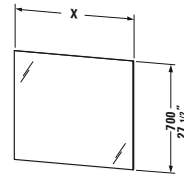

Model No.	Description	Size (w x d x h)	Price $
LM 7865 0 00 00	Mirror with lighting (LED) *	23 5/8" x 1 3/8" x 27 1/2"	710
LM 7866 0 00 00	Mirror with lighting (LED) *	31 1/2" x 1 3/8" x 27 1/2"	730
LM 7867 0 00 00	Mirror with lighting (LED) *	39 3/8" x 1 3/8" x 27 1/2"	780
LM 7868 0 00 00	Mirror with lighting (LED) *	47 1/4" x 1 3/8" x 27 1/2"	795
LM 7885 0 00 00	Mirror with lighting (LED) **	23 5/8" x 1 3/8" x 27 1/2"	1,070
LM 7886 0 00 00	Mirror with lighting (LED) **	31 1/2" x 1 3/8" x 27 1/2"	1,170
LM 7887 0 00 00	Mirror with lighting (LED) **	39 3/8" x 1 3/8" x 27 1/2"	1,235
LM 7888 0 00 00	Mirror with lighting (LED) **	47 1/4" x 1 3/8" x 27 1/2"	1,305
LM 7805 0 00 00	Mirror with lighting (LED) *	23 5/8" x 1 1/4" x 27 1/2"	760
LM 7806 0 00 00	Mirror with lighting (LED) *	31 1/2" x 1 1/4" x 27 1/2"	795
LM 7807 0 00 00	Mirror with lighting (LED) *	39 3/8" x 1 1/4" x 27 1/2"	870
LM 7808 0 00 00	Mirror with lighting (LED) *	47 1/4" x 1 1/4" x 27 1/2"	905
LM 7825 0 00 00	Mirror with lighting (LED) **	23 5/8" x 1 1/4" x 27 1/2"	1,010
LM 7826 0 00 00	Mirror with lighting (LED) **	31 1/2" x 1 1/4" x 27 1/2"	1,165
LM 7827 0 00 00	Mirror with lighting (LED) **	39 3/8" x 1 1/4" x 27 1/2"	1,240
LM 7828 0 00 00	Mirror with lighting (LED) **	47 1/4" x 1 1/4" x 27 1/2"	1,275
LM 9770 0 37 37	Mirror cabinet with 2 mirror doors and lighting (Fluorescent) *	23 5/8" x 7 1/4" x 26"	1,710
LM 9771 0 37 37	Mirror cabinet with 2 mirror doors and lighting (Fluorescent) *	31 1/2" x 7 1/4" x 26"	1,725
LM 9772 0 37 37	Mirror cabinet with 2 mirror doors and lighting (Fluorescent) *	39 3/8" x 7 1/4" x 26"	1,895
LM 9773 0 37 37	Mirror cabinet with 3 mirror doors and lighting (Fluorescent) *	47 1/4" x 7 1/4" x 26"	2,160