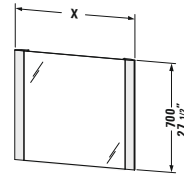

Model No.	Description	Size (w x d x h)	Price $
LM 7865 0 00 00	Mirror with lighting (LED) *	23 5/8" x 1 3/8" x 27 1/2"	710
LM 7866 0 00 00	Mirror with lighting (LED) *	31 1/2" x 1 3/8" x 27 1/2"	730
LM 7867 0 00 00	Mirror with lighting (LED) *	39 3/8" x 1 3/8" x 27 1/2"	780
LM 7868 0 00 00	Mirror with lighting (LED) *	47 1/4" x 1 3/8" x 27 1/2"	795
LM 7885 0 00 00	Mirror with lighting (LED) **	23 5/8" x 1 3/8" x 27 1/2"	1,070
LM 7886 0 00 00	Mirror with lighting (LED) **	31 1/2" x 1 3/8" x 27 1/2"	1,170
LM 7887 0 00 00	Mirror with lighting (LED) **	39 3/8" x 1 3/8" x 27 1/2"	1,235
LM 7888 0 00 00	Mirror with lighting (LED) **	47 1/4" x 1 3/8" x 27 1/2"	1,305
LM 7805 0 00 00	Mirror with lighting (LED) *	23 5/8" x 1 1/4" x 27 1/2"	760
LM 7806 0 00 00	Mirror with lighting (LED) *	31 1/2" x 1 1/4" x 27 1/2"	795
LM 7807 0 00 00	Mirror with lighting (LED) *	39 3/8" x 1 1/4" x 27 1/2"	870
LM 7808 0 00 00	Mirror with lighting (LED) *	47 1/4" x 1 1/4" x 27 1/2"	905
LM 7825 0 00 00	Mirror with lighting (LED) **	23 5/8" x 1 1/4" x 27 1/2"	1,010
LM 7826 0 00 00	Mirror with lighting (LED) **	31 1/2" x 1 1/4" x 27 1/2"	1,165
LM 7827 0 00 00	Mirror with lighting (LED) **	39 3/8" x 1 1/4" x 27 1/2"	1,240
LM 7828 0 00 00	Mirror with lighting (LED) **	47 1/4" x 1 1/4" x 27 1/2"	1,275
LM 9770 0 37 37	Mirror cabinet with 2 mirror doors and lighting (Fluorescent) *	23 5/8" x 7 1/4" x 26"	1,710
LM 9771 0 37 37	Mirror cabinet with 2 mirror doors and lighting (Fluorescent) *	31 1/2" x 7 1/4" x 26"	1,725
LM 9772 0 37 37	Mirror cabinet with 2 mirror doors and lighting (Fluorescent) *	39 3/8" x 7 1/4" x 26"	1,895
LM 9773 0 37 37	Mirror cabinet with 3 mirror doors and lighting (Fluorescent) *	47 1/4" x 7 1/4" x 26"	2,160