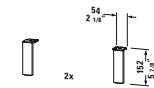

Vero

Model No.	Description	Size (w x d x h)	Price $
VE 6413 0 71 71	Vanity unit floorstanding, triple drawer for 032985	31 1/2" x 17 1/2" x 22 7/8"	2,015
VE 6413 0 72 72	Vanity unit floorstanding, triple drawer for 032985	31 1/2" x 17 1/2" x 22 7/8"	2,015
VE 6413 0 73 73	Vanity unit floorstanding, triple drawer for 032985	31 1/2" x 17 1/2" x 22 7/8"	1,770
VE 6414 0 71 71	Vanity unit floorstanding, triple drawer for 032910	39 3/8" x 17 1/2" x 22 7/8"	2,170
VE 6414 0 72 72	Vanity unit floorstanding, triple drawer for 032910	39 3/8" x 17 1/2" x 22 7/8"	2,170
VE 6414 0 73 73	Vanity unit floorstanding, triple drawer for 032910	39 3/8" x 17 1/2" x 22 7/8"	1,880
VE 6415 0 71 71	Vanity unit floorstanding, triple drawer for 032912	47 1/4" x 17 1/2" x 22 7/8"	2,295
VE 6415 0 72 72	Vanity unit floorstanding, triple drawer for 032912	47 1/4" x 17 1/2" x 22 7/8"	2,295
VE 6415 0 73 73	Vanity unit floorstanding, triple drawer for 032912	47 1/4" x 17 1/2" x 22 7/8"	1,960
UV 9993 0 00 00	Legs, 2 pieces, chrome (for vanities VE 6413 - 6415)	2 3/4" x 2 1/2" x 5 7/8"	140

Basin not included in price. Stocked vanities do not include interior modules or towel rails.
Legs # UV 9993 are mandatory for installation and are required to be ordered as a separate line item. If 4 legs are desired, please order 2x # UV 9993.
Floorstanding vanities require wall fixation as per installation instructions.
For corresponding mirrors, please refer to Delos (p. 4), DuraStyle (p. 5-6), Light & Mirrors (p. 12) and L-Cube (p. 13-15).