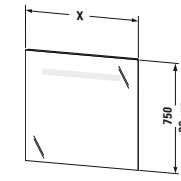

Basin not included in price. Stocked vanities do not include interior modules. For corresponding mirrors, please refer to Delos (p. 4), DuraStyle (p. 5-6), Light & Mirrors (p. 12) and L-Cube (p. 13-15).

Basin not included in price. Mirrors available in White Aluminum only. *1 sensor switch bottom right.