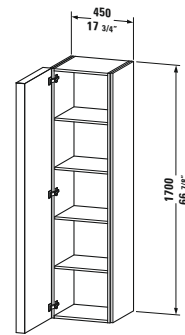

Starck

Model No.	Description	Size (w x d x h)	Price $
S1 9108 L 24 24	Tall cabinet, left hinge	17 3/4" x 16 1/2" x 66 7/8"	3,020
S1 9108 R 24 24	Tall cabinet, right hinge	17 3/4" x 16 1/2" x 66 7/8"	3,020
S1 9108 L 40 40	Tall cabinet, left hinge	17 3/4" x 16 1/2" x 66 7/8"	3,265
S1 9108 R 40 40	Tall cabinet, right hinge	17 3/4" x 16 1/2" x 66 7/8"	3,265
S1 9108 L 85 85	Tall cabinet, left hinge	17 3/4" x 16 1/2" x 66 7/8"	3,265
S1 9108 R 85 85	Tall cabinet, right hinge	17 3/4" x 16 1/2" x 66 7/8"	3,265
ST 8936 0 82 82	Bathtub panel niche (alcove) for 700331/700332	58 5/8" x 3/8" x 21 7/8"	1,000

Bathtub not included in price. L = left hinge, R = right hinge.