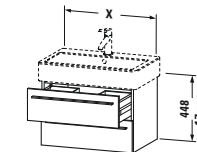

Vero

Basin not included in price. For corresponding mirrors, please refer to Delos (p. 4), DuraStyle (p. 5-6), Light & Mirrors (p. 12) and L-Cube (p. 13-15).