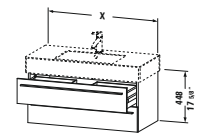

X-Large

Vero

Model No.	Description	Size (w x d x h)	Price $
XL 6352 0 22 22	Vanity unit wall-mounted, double drawer for 032985	31 1/2" x 18 3/8" x 17 5/8"	1,490
XL 6352 0 53 53	Vanity unit wall-mounted, double drawer for 032985	31 1/2" x 18 3/8" x 17 5/8"	1,285
XL 6352 0 72 72	Vanity unit wall-mounted, double drawer for 032985	31 1/2" x 18 3/8" x 17 5/8"	1,590
XL 6353 0 22 22	Vanity unit wall-mounted, double drawer for 032910	39 3/8" x 18 3/8" x 17 5/8"	1,660
XL 6353 0 53 53	Vanity unit wall-mounted, double drawer for 032910	39 3/8" x 18 3/8" x 17 5/8"	1,440
XL 6353 0 72 72	Vanity unit wall-mounted, double drawer for 032910	39 3/8" x 18 3/8" x 17 5/8"	1,790
XL 6354 0 22 22	Vanity unit wall-mounted, double drawer for 032912	47 1/4" x 18 3/8" x 17 5/8"	1,800
XL 6354 0 53 53	Vanity unit wall-mounted, double drawer for 032912	47 1/4" x 18 3/8" x 17 5/8"	1,530
XL 6354 0 72 72	Vanity unit wall-mounted, double drawer for 032912	47 1/4" x 18 3/8" x 17 5/8"	1,930