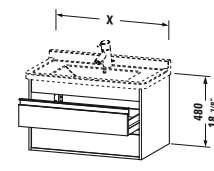

Basin not included in price. Stocked vanities do not include interior modules. For corresponding mirrors, please refer to Delos (p. 4), DuraStyle (p. 5-6), Light & Mirrors (p. 12) and L-Cube (p. 13-15).

Basin not included in price. Mirrors available in White Aluminum only. *1 sensor switch bottom right.