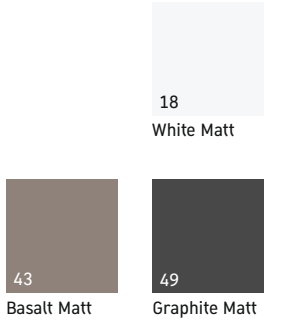

Ketho

	Model No.	Description	Size (w x d x h)	Price $	
Starck 3	KT 7330 0 00 00	Mirror with lighting (LED)*	25 5/8" x 1 5/8" x 29 1/2"	975	
	KT 7331 0 00 00	Mirror with lighting (LED)*	31 1/2" x 1 5/8" x 29 1/2"	1,000	
	KT 7332 0 00 00	Mirror with lighting (LED)*	39 3/8" x 1 5/8" x 29 1/2"	1,155	
	KT 7333 0 00 00	Mirror with lighting (LED)*	47 1/4" x 1 5/8" x 29 1/2"	1,250	
	D-Code	KT 6643 0 18 18	Vanity unit wall-mounted, double drawer for 030470	25 5/8" x 18 1/4" x 18 7/8"	955
KT 6643 0 43 43		Vanity unit wall-mounted, double drawer for 030470	25 5/8" x 18 1/4" x 18 7/8"	955	
KT 6643 0 49 49		Vanity unit wall-mounted, double drawer for 030470	25 5/8" x 18 1/4" x 18 7/8"	955	
KT 6644 0 18 18		Vanity unit wall-mounted, double drawer for 030480	31 1/2" x 18 1/4" x 18 7/8"	990	
KT 6644 0 43 43		Vanity unit wall-mounted, double drawer for 030480	31 1/2" x 18 1/4" x 18 7/8"	990	
KT 6644 0 49 49		Vanity unit wall-mounted, double drawer for 030480	31 1/2" x 18 1/4" x 18 7/8"	990	
KT 6645 0 18 18		Vanity unit wall-mounted, double drawer for 030410	39 3/8" x 18 1/4" x 18 7/8"	1,030	
KT 6645 0 43 43		Vanity unit wall-mounted, double drawer for 030410	39 3/8" x 18 1/4" x 18 7/8"	1,030	
KT 6645 0 49 49		Vanity unit wall-mounted, double drawer for 030410	39 3/8" x 18 1/4" x 18 7/8"	1,030	
KT 6646 0 18 18		Vanity unit wall-mounted, double drawer for 033213	47 1/4" x 18 1/4" x 18 7/8"	1,145	
D-Code	KT 6646 0 43 43	Vanity unit wall-mounted, double drawer for 033213	47 1/4" x 18 1/4" x 18 7/8"	1,145	
	KT 6646 0 49 49	Vanity unit wall-mounted, double drawer for 033213	47 1/4" x 18 1/4" x 18 7/8"	1,145	
	KT 6650 0 18 18	Vanity unit wall-mounted, double drawer for 034265	23 5/8" x 17 7/8" x 18 7/8"	1,065	
	KT 6650 0 43 43	Vanity unit wall-mounted, double drawer for 034265	23 5/8" x 17 7/8" x 18 7/8"	1,065	
	KT 6650 0 49 49	Vanity unit wall-mounted, double drawer for 034265	23 5/8" x 17 7/8" x 18 7/8"	1,065	
	KT 6647 0 18 18	Vanity unit wall-mounted, double drawer for 034285	31 1/2" x 17 7/8" x 18 7/8"	1,105	
	KT 6647 0 43 43	Vanity unit wall-mounted, double drawer for 034285	31 1/2" x 17 7/8" x 18 7/8"	1,105	
	KT 6647 0 49 49	Vanity unit wall-mounted, double drawer for 034285	31 1/2" x 17 7/8" x 18 7/8"	1,105	
	KT 6648 0 18 18	Vanity unit wall-mounted, double drawer for 034210	39 3/8" x 17 7/8" x 18 7/8"	1,170	
	KT 6648 0 43 43	Vanity unit wall-mounted, double drawer for 034210	39 3/8" x 17 7/8" x 18 7/8"	1,170	
D-Code	KT 6648 0 49 49	Vanity unit wall-mounted, double drawer for 034210	39 3/8" x 17 7/8" x 18 7/8"	1,170	
	KT 6649 0 18 18	Vanity unit wall-mounted, double drawer for 034212	45 1/4" x 17 7/8" x 18 7/8"	1,310	
	KT 6649 0 43 43	Vanity unit wall-mounted, double drawer for 034212	45 1/4" x 17 7/8" x 18 7/8"	1,310	
D-Code	KT 6649 0 49 49	Vanity unit wall-mounted, double drawer for 034212	45 1/4" x 17 7/8" x 18 7/8"	1,310	

Basin not included in price. Stocked vanities do not include interior modules. For corresponding mirrors, please refer to Delos (p. 4), DuraStyle (p. 5-6), Light & Mirrors (p. 12) and L-Cube (p. 13-15).

Basin not included in price. Mirrors available in White Aluminum only. *1 sensor switch bottom right.