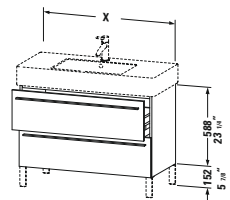

# X-Large

Vero

Model No.	Description	Size (w x d x h)	Price \$
<b>XL 6352 0 22 22</b>	Vanity unit wall-mounted, double drawer for 032985	31 1/2" x 18 3/8" x 17 5/8"	<b>1,490</b>
<b>XL 6352 0 53 53</b>	Vanity unit wall-mounted, double drawer for 032985	31 1/2" x 18 3/8" x 17 5/8"	<b>1,285</b>
<b>XL 6352 0 72 72</b>	Vanity unit wall-mounted, double drawer for 032985	31 1/2" x 18 3/8" x 17 5/8"	<b>1,590</b>
<b>XL 6353 0 22 22</b>	Vanity unit wall-mounted, double drawer for 032910	39 3/8" x 18 3/8" x 17 5/8"	<b>1,660</b>
<b>XL 6353 0 53 53</b>	Vanity unit wall-mounted, double drawer for 032910	39 3/8" x 18 3/8" x 17 5/8"	<b>1,440</b>
<b>XL 6353 0 72 72</b>	Vanity unit wall-mounted, double drawer for 032910	39 3/8" x 18 3/8" x 17 5/8"	<b>1,790</b>
<b>XL 6354 0 22 22</b>	Vanity unit wall-mounted, double drawer for 032912	47 1/4" x 18 3/8" x 17 5/8"	<b>1,800</b>
<b>XL 6354 0 53 53</b>	Vanity unit wall-mounted, double drawer for 032912	47 1/4" x 18 3/8" x 17 5/8"	<b>1,530</b>
<b>XL 6354 0 72 72</b>	Vanity unit wall-mounted, double drawer for 032912	47 1/4" x 18 3/8" x 17 5/8"	<b>1,930</b>