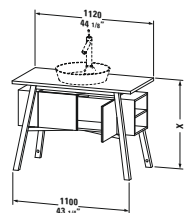

# Cape Cod

Model No.	Description	Size (w x d x h)	Price \$
CC 9641 0 00 00	Mirror with lighting (LED)*	30 1/8" x 2 3/8" x 43 1/2"	3,995
CC 9532 0 76 76	Vanity unit floorstanding	44 1/8" x 22 1/2" x X	3,825
CC 9532 0 77 77	Vanity unit floorstanding	44 1/8" x 22 1/2" x X	4,760
CC 9532 0 81 81	Vanity unit floorstanding	44 1/8" x 22 1/2" x X	3,825
CC 9532 0 85 85	Vanity unit floorstanding	44 1/8" x 22 1/2" x X	3,825
CC 9532 0 95 95	Vanity unit floorstanding	44 1/8" x 22 1/2" x X	5,950
CC 9533 0 85 85	Vanity unit floorstanding	44 1/8" x 22 1/2" x X	6,545