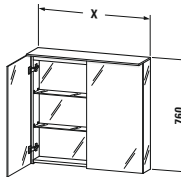

# Delos

12  
Brushed Oak

69  
Brushed Walnut

85  
White High Gloss

Vero

Model No.	Description	Size (w x d x h)	Price \$
DL 7240 0 00 00	Mirror with lighting (LED)*	17 3/4" x 4 1/8" x 33 7/8"	1,095
DL 7241 0 00 00	Mirror with lighting (LED)*	23 5/8" x 4 1/8" x 33 7/8"	1,225
DL 7242 0 00 00	Mirror with lighting (LED)*	31 1/2" x 4 1/8" x 33 7/8"	1,395
DL 7243 0 00 00	Mirror with lighting (LED)*	39 1/8" x 4 1/8" x 33 7/8"	1,595
DL 7244 0 00 00	Mirror with lighting (LED)*	47 1/4" x 4 1/8" x 33 7/8"	1,950
DL 7541 0 00 00	Mirror cabinet with 2 mirror doors and lighting (LED)**	23 5/8" x 8 1/4" x 29 7/8"	2,150
DL 7542 0 00 00	Mirror cabinet with 2 mirror doors and lighting (LED)**	31 1/2" x 8 1/4" x 29 7/8"	2,395
DL 7543 0 00 00	Mirror cabinet with 2 mirror doors and lighting (LED)**	39 3/8" x 8 1/4" x 29 7/8"	2,635
DL 7544 0 00 00	Mirror cabinet with 3 mirror doors and lighting (LED)**	47 1/4" x 8 1/4" x 29 7/8"	3,195
DL 6320 0 12 12	Vanity unit wall-mounted, double drawer for 032985	31 1/2" x 18 1/2" x 17 5/8"	1,670
DL 6320 0 69 69	Vanity unit wall-mounted, double drawer for 032985	31 1/2" x 18 1/2" x 17 5/8"	1,670
DL 6320 0 85 85	Vanity unit wall-mounted, double drawer for 032985	31 1/2" x 18 1/2" x 17 5/8"	1,895
DL 6321 0 12 12	Vanity unit wall-mounted, double drawer for 032910	39 3/8" x 18 1/2" x 17 5/8"	1,820
DL 6321 0 69 69	Vanity unit wall-mounted, double drawer for 032910	39 3/8" x 18 1/2" x 17 5/8"	1,820
DL 6321 0 85 85	Vanity unit wall-mounted, double drawer for 032910	39 3/8" x 18 1/2" x 17 5/8"	2,065
DL 6322 0 12 12	Vanity unit wall-mounted, double drawer for 032912	47 1/4" x 18 1/2" x 17 5/8"	2,015
DL 6322 0 69 69	Vanity unit wall-mounted, double drawer for 032912	47 1/4" x 18 1/2" x 17 5/8"	2,015
DL 6322 0 85 85	Vanity unit wall-mounted, double drawer for 032912	47 1/4" x 18 1/2" x 17 5/8"	2,295