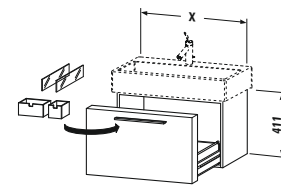

Fogo

Vero

Model No.	Description	Size (w x d x h)	Price $
FO 9553 0 12 12	Vanity unit wall-mounted, single drawer for 045450	17 3/4" x 17 1/2" x 16 1/8"	1,120
FO 9553 0 13 13	Vanity unit wall-mounted, single drawer for 045450	17 3/4" x 17 1/2" x 16 1/8"	1,120
FO 9553 0 69 69	Vanity unit wall-mounted, single drawer for 045450	17 3/4" x 17 1/2" x 16 1/8"	1,120
FO 9554 0 12 12	Vanity unit wall-mounted, single drawer for 045460	21 5/8" x 17 1/2" x 16 1/8"	1,240
FO 9554 0 13 13	Vanity unit wall-mounted, single drawer for 045460	21 5/8" x 17 1/2" x 16 1/8"	1,240
FO 9554 0 69 69	Vanity unit wall-mounted, single drawer for 045460	21 5/8" x 17 1/2" x 16 1/8"	1,240
FO 9555 0 12 12	Vanity unit wall-mounted, single drawer for 045480	29 1/2" x 17 1/2" x 16 1/8"	1,360
FO 9555 0 13 13	Vanity unit wall-mounted, single drawer for 045480	29 1/2" x 17 1/2" x 16 1/8"	1,360
FO 9555 0 69 69	Vanity unit wall-mounted, single drawer for 045480	29 1/2" x 17 1/2" x 16 1/8"	1,360
FO 9556 0 12 12	Vanity unit wall-mounted, single drawer for 045410	37 3/8" x 17 1/2" x 16 1/8"	1,495
FO 9556 0 13 13	Vanity unit wall-mounted, single drawer for 045410	37 3/8" x 17 1/2" x 16 1/8"	1,495
FO 9556 0 69 69	Vanity unit wall-mounted, single drawer for 045410	37 3/8" x 17 1/2" x 16 1/8"	1,495
FO 9557 0 12 12	Vanity unit wall-mounted, single drawer for 045412	45 1/4" x 17 1/2" x 16 1/8"	1,655
FO 9557 0 13 13	Vanity unit wall-mounted, single drawer for 045412	45 1/4" x 17 1/2" x 16 1/8"	1,655
FO 9557 0 69 69	Vanity unit wall-mounted, single drawer for 045412	45 1/4" x 17 1/2" x 16 1/8"	1,655