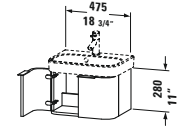

Happy D.2