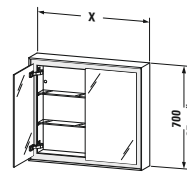

L-Cube

Model No.	Description	Size (w x d x h)	Price $
LC 7379 0 00 00	Mirror with lighting (LED)*	17 3/4" x 2 5/8" x 27 1/2"	1,245
LC 7380 0 00 00	Mirror with lighting (LED)*	25 5/8" x 2 5/8" x 27 1/2"	1,265
LC 7381 0 00 00	Mirror with lighting (LED)*	31 1/2" x 2 5/8" x 27 1/2"	1,355
LC 7382 0 00 00	Mirror with lighting (LED)*	39 3/8" x 2 5/8" x 27 1/2"	1,515
LC 7383 0 00 00	Mirror with lighting (LED)*	47 1/4" x 2 5/8" x 27 1/2"	1,715
LC 7388 0 00 00	Mirror with lighting (LED)*	51 1/8" x 2 5/8" x 27 1/2"	2,120
LC 7384 0 00 00	Mirror with lighting (LED)*	55 1/8" x 2 5/8" x 27 1/2"	2,270
LC 7385 0 00 00	Mirror with lighting (LED)*	63" x 2 5/8" x 27 1/2"	2,620
LC 7386 0 00 00	Mirror with lighting (LED)*	70 7/8" x 2 5/8" x 27 1/2"	3,010
LC 7387 0 00 00	Mirror with lighting (LED)*	78 3/4" x 2 5/8" x 27 1/2"	3,370
LC 7550 R 00 00	Mirror cabinet with 1 mirror door and lighting (LED)**	25 5/8" x 6 1/8" x 27 1/2"	2,345
LC 7550 L 00 00	Mirror cabinet with 1 mirror door and lighting (LED)**	25 5/8" x 6 1/8" x 27 1/2"	2,345
LC 7551 0 00 00	Mirror cabinet with 2 mirror doors and lighting (LED)**	31 1/2" x 6 1/8" x 27 1/2"	2,460
LC 7552 0 00 00	Mirror cabinet with 2 mirror doors and lighting (LED)**	39 3/8" x 6 1/8" x 27 1/2"	2,650
LC 7553 0 00 00	Mirror cabinet with 3 mirror doors and lighting (LED)**	47 1/4" x 6 1/8" x 27 1/2"	3,140

L = left hinge. R = right hinge.
* Includes LED dimming function. With sensor switch bottom right.
** Includes LED dimming function. With sensor switch bottom right. Stocked mirror cabinets do not include LED light for washbasin area.