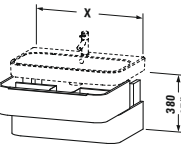

Happy D.2