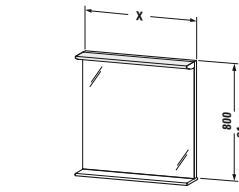

Darling New

Model No.	Description	Size (w x d x h)	Price $
DN 7255 0 00 00	Mirror with lighting (Fluorescent)*	23 5/8" x 6 3/4" x 31 1/2"	900
DN 7256 0 00 00	Mirror with lighting (Fluorescent)*	31 1/2" x 6 3/4" x 31 1/2"	955
DN 7257 0 00 00	Mirror with lighting (Fluorescent)*	39 3/8" x 6 3/4" x 31 1/2"	1,060
DN 7275 0 18 18	Mirror with lighting (Fluorescent) & shelf *	23 5/8" x 6 3/4" x 31 1/2"	1,150
DN 7276 0 18 18	Mirror with lighting (Fluorescent) & shelf *	31 1/2" x 6 3/4" x 31 1/2"	1,345
DN 7277 0 18 18	Mirror with lighting (Fluorescent) & shelf *	39 3/8" x 6 3/4" x 31 1/2"	1,730
DN 6454 0 18 18	Vanity unit wall-mounted, single drawer for 049953	19 5/8" x 16 7/8" x 15"	1,020
DN 6454 0 31 31	Vanity unit wall-mounted, single drawer for 049953	19 5/8" x 16 7/8" x 15"	1,020
DN 6454 0 51 51	Vanity unit wall-mounted, single drawer for 049953	19 5/8" x 16 7/8" x 15"	1,020
DN 6460 0 18 18	Vanity unit wall-mounted, single drawer for 049963	23 5/8" x 20 1/2" x 17 3/8"	1,175
DN 6460 0 31 31	Vanity unit wall-mounted, single drawer for 049963	23 5/8" x 20 1/2" x 17 3/8"	1,175
DN 6460 0 51 51	Vanity unit wall-mounted, single drawer for 049963	23 5/8" x 20 1/2" x 17 3/8"	1,175
DN 6461 0 18 18	Vanity unit wall-mounted, single drawer for 049983	31 1/2" x 21 1/2" x 17 3/8"	1,210
DN 6461 0 31 31	Vanity unit wall-mounted, single drawer for 049983	31 1/2" x 21 1/2" x 17 3/8"	1,210
DN 6461 0 51 51	Vanity unit wall-mounted, single drawer for 049983	31 1/2" x 21 1/2" x 17 3/8"	1,210
DN 6462 0 18 18	Vanity unit wall-mounted, single drawer for 049910	39 3/8" x 21 1/2" x 17 3/8"	1,290
DN 6462 0 31 31	Vanity unit wall-mounted, single drawer for 049910	39 3/8" x 21 1/2" x 17 3/8"	1,290
DN 6462 0 51 51	Vanity unit wall-mounted, single drawer for 049910	39 3/8" x 21 1/2" x 17 3/8"	1,290
DN 6470 0 18 18	Vanity unit wall-mounted, double drawer for 049963	23 5/8" x 20 1/2" x 21 1/4"	1,425
DN 6470 0 31 31	Vanity unit wall-mounted, double drawer for 049963	23 5/8" x 20 1/2" x 21 1/4"	1,425
DN 6470 0 51 51	Vanity unit wall-mounted, double drawer for 049963	23 5/8" x 20 1/2" x 21 1/4"	1,425
DN 6471 0 18 18	Vanity unit wall-mounted, double drawer for 049983	31 1/2" x 21 1/2" x 21 1/4"	1,505
DN 6471 0 31 31	Vanity unit wall-mounted, double drawer for 049983	31 1/2" x 21 1/2" x 21 1/4"	1,505
DN 6471 0 51 51	Vanity unit wall-mounted, double drawer for 049983	31 1/2" x 21 1/2" x 21 1/4"	1,505
DN 6472 0 18 18	Vanity unit wall-mounted, double drawer for 049910	39 3/8" x 21 1/2" x 21 1/4"	1,610
DN 6472 0 31 31	Vanity unit wall-mounted, double drawer for 049910	39 3/8" x 21 1/2" x 21 1/4"	1,610
DN 6472 0 51 51	Vanity unit wall-mounted, double drawer for 049910	39 3/8" x 21 1/2" x 21 1/4"	1,610

Darling New

Darling New

Basin not included in price. Mirrors are available in White Aluminum only. * 1 sensor switch bottom right.