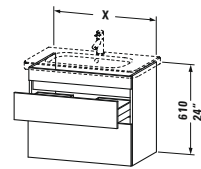

DuraStyle

DS 6480 0 18 18	Vanity unit wall-mounted, double drawer for 232065	22 7/8" x 17 5/8" x 24"	1,020
DS 6480 0 43 43	Vanity unit wall-mounted, double drawer for 232065	22 7/8" x 17 5/8" x 24"	1,020
DS 6480 0 52 52	Vanity unit wall-mounted, double drawer for 232065	22 7/8" x 17 5/8" x 24"	1,020
DS 6480 0 53 53	Vanity unit wall-mounted, double drawer for 232065	22 7/8" x 17 5/8" x 24"	1,020
DS 6481 0 18 18	Vanity unit wall-mounted, double drawer for 232080	28 3/4" x 17 5/8" x 24"	1,045
DS 6481 0 43 43	Vanity unit wall-mounted, double drawer for 232080	28 3/4" x 17 5/8" x 24"	1,045
DS 6481 0 52 52	Vanity unit wall-mounted, double drawer for 232080	28 3/4" x 17 5/8" x 24"	1,045
DS 6481 0 53 53	Vanity unit wall-mounted, double drawer for 232080	28 3/4" x 17 5/8" x 24"	1,045
DS 6482 0 18 18	Vanity unit wall-mounted, double drawer for 232010	36 5/8" x 17 5/8" x 24"	1,085
DS 6482 0 43 43	Vanity unit wall-mounted, double drawer for 232010	36 5/8" x 17 5/8" x 24"	1,085
DS 6482 0 52 52	Vanity unit wall-mounted, double drawer for 232010	36 5/8" x 17 5/8" x 24"	1,085
DS 6482 0 53 53	Vanity unit wall-mounted, double drawer for 232010	36 5/8" x 17 5/8" x 24"	1,085
DS 6495 0 18 18	Vanity unit wall-mounted, double drawer for 232012	44 1/2" x 17 5/8" x 24"	1,155
DS 6495 0 43 43	Vanity unit wall-mounted, double drawer for 232012	44 1/2" x 17 5/8" x 24"	1,155
DS 6495 0 52 52	Vanity unit wall-mounted, double drawer for 232012	44 1/2" x 17 5/8" x 24"	1,155
DS 6495 0 53 53	Vanity unit wall-mounted, double drawer for 232012	44 1/2" x 17 5/8" x 24"	1,155

Basin not included in price.