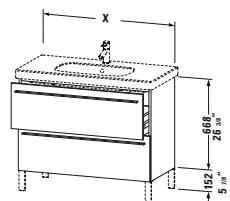

D-Code

XL 6516 0 22 22	Vanity unit floorstanding, double drawer for 034285*	31 1/2" x 18 1/2" x 26 3/8"	1,370
XL 6516 0 53 53	Vanity unit floorstanding, double drawer for 034285*	31 1/2" x 18 1/2" x 26 3/8"	1,190
XL 6516 0 72 72	Vanity unit floorstanding, double drawer for 034285*	31 1/2" x 18 1/2" x 26 3/8"	1,555
XL 6517 0 22 22	Vanity unit floorstanding, double drawer for 034210*	39 3/8" x 18 1/2" x 26 3/8"	1,730
XL 6517 0 53 53	Vanity unit floorstanding, double drawer for 034210*	39 3/8" x 18 1/2" x 26 3/8"	1,500
XL 6517 0 72 72	Vanity unit floorstanding, double drawer for 034210*	39 3/8" x 18 1/2" x 26 3/8"	1,955

Basin not included in price. For corresponding mirrors, please refer to Delos (p. 4), DuraStyle (p. 5-6), Light & Mirrors (p. 12) and L-Cube (p. 13-15).
* Legs # UV 9991 or UV # 9992 are mandatory for installation and are required to be ordered as a separate line item.
Floorstanding vanities require wall fixation as per installation instructions.