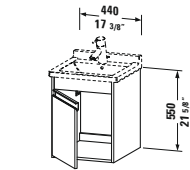

Ketho

Starck 3

Starck 3

D-Code

Model No.	Description	Size (w x d x h)	Price $
KT 6662 L 18 18	Vanity unit wall-mounted, single door for 030348	17 3/8" x 17 7/8" x 21 5/8"	540
KT 6662 R 18 18	Vanity unit wall-mounted, single door for 030348	17 3/8" x 17 7/8" x 21 5/8"	540
KT 6662 L 43 43	Vanity unit wall-mounted, single door for 030348	17 3/8" x 17 7/8" x 21 5/8"	540
KT 6662 R 43 43	Vanity unit wall-mounted, single door for 030348	17 3/8" x 17 7/8" x 21 5/8"	540
KT 6662 L 49 49	Vanity unit wall-mounted, single door for 030348	17 3/8" x 17 7/8" x 21 5/8"	540
KT 6662 R 49 49	Vanity unit wall-mounted, single door for 030348	17 3/8" x 17 7/8" x 21 5/8"	540
KT 6663 0 18 18	Vanity unit wall-mounted, single drawer for 030470	25 5/8" x 18 1/4" x 16 1/8"	775
KT 6663 0 43 43	Vanity unit wall-mounted, single drawer for 030470	25 5/8" x 18 1/4" x 16 1/8"	775
KT 6663 0 49 49	Vanity unit wall-mounted, single drawer for 030470	25 5/8" x 18 1/4" x 16 1/8"	775
KT 6664 0 18 18	Vanity unit wall-mounted, single drawer for 030480	31 1/2" x 18 1/4" x 16 1/8"	795
KT 6664 0 43 43	Vanity unit wall-mounted, single drawer for 030480	31 1/2" x 18 1/4" x 16 1/8"	795
KT 6664 0 49 49	Vanity unit wall-mounted, single drawer for 030480	31 1/2" x 18 1/4" x 16 1/8"	795
KT 6665 0 18 18	Vanity unit wall-mounted, single drawer for 030410	39 3/8" x 18 1/4" x 16 1/8"	815
KT 6665 0 43 43	Vanity unit wall-mounted, single drawer for 030410	39 3/8" x 18 1/4" x 16 1/8"	815
KT 6665 0 49 49	Vanity unit wall-mounted, single drawer for 030410	39 3/8" x 18 1/4" x 16 1/8"	815
KT 6666 0 18 18	Vanity unit wall-mounted, single drawer for 033213	47 1/4" x 18 1/4" x 16 1/8"	895
KT 6666 0 43 43	Vanity unit wall-mounted, single drawer for 033213	47 1/4" x 18 1/4" x 16 1/8"	895
KT 6666 0 49 49	Vanity unit wall-mounted, single drawer for 033213	47 1/4" x 18 1/4" x 16 1/8"	895
KT 6670 0 18 18	Vanity unit wall-mounted, single drawer for 034265	23 5/8" x 17 7/8" x 16 1/8"	815
KT 6670 0 43 43	Vanity unit wall-mounted, single drawer for 034265	23 5/8" x 17 7/8" x 16 1/8"	815
KT 6670 0 49 49	Vanity unit wall-mounted, single drawer for 034265	23 5/8" x 17 7/8" x 16 1/8"	815
KT 6667 0 18 18	Vanity unit wall-mounted, single drawer for 034285	31 1/2" x 17 7/8" x 16 1/8"	865
KT 6667 0 43 43	Vanity unit wall-mounted, single drawer for 034285	31 1/2" x 17 7/8" x 16 1/8"	865
KT 6667 0 49 49	Vanity unit wall-mounted, single drawer for 034285	31 1/2" x 17 7/8" x 16 1/8"	865
KT 6668 0 18 18	Vanity unit wall-mounted, single drawer for 034210	39 3/8" x 17 7/8" x 16 1/8"	905
KT 6668 0 43 43	Vanity unit wall-mounted, single drawer for 034210	39 3/8" x 17 7/8" x 16 1/8"	905
KT 6668 0 49 49	Vanity unit wall-mounted, single drawer for 034210	39 3/8" x 17 7/8" x 16 1/8"	905

Basin not included in price. L= left hinge, R= right hinge.