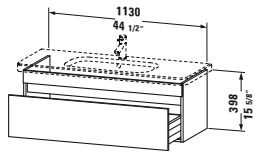

DuraStyle

DuraStyle

Model No.	Description	Size (w x d x h)	Price $
DS 6395 0 18 18	Vanity unit wall-mounted, single drawer for 232012	44 1/2" x 17 5/8" x 15 5/8"	890
DS 6395 0 43 43	Vanity unit wall-mounted, single drawer for 232012	44 1/2" x 17 5/8" x 15 5/8"	890
DS 6395 0 52 52	Vanity unit wall-mounted, single drawer for 232012	44 1/2" x 17 5/8" x 15 5/8"	890
DS 6395 0 53 53	Vanity unit wall-mounted, single drawer for 232012	44 1/2" x 17 5/8" x 15 5/8"	890