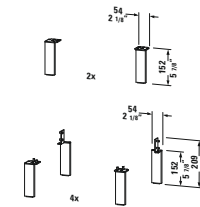

UV 9991 0 00 00	Legs, 2 pieces, aluminum matt (for vanities XL 6543 - 6545, 6516 - 6517, 6535 - 6537)	2 3/4" x 2 1/2" x 5 7/8"	115
UV 9992 0 00 00	Legs, 4 pieces, aluminum matt (for vanities XL 6543 - 6545, 6516 - 6517, 6535 - 6537)	2 3/4" x 2 1/2" x 5 7/8"	185

Basin not included in price. For corresponding mirrors, please refer to Delos (p. 4), DuraStyle (p. 5-6), Light & Mirrors (p. 12) and L-Cube (p. 13-15).
* Legs # UV 9991 or UV # 9992 are mandatory for installation and are required to be ordered as a separate line item.
Floorstanding vanities require wall fixation as per installation instructions.