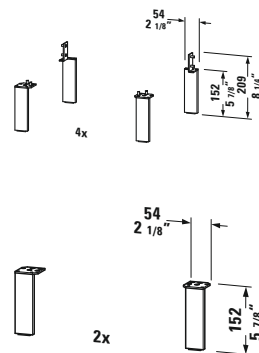

Basin not included in price. Stocked vanities do not include interior module.
* Legs # UV 9991, 9992, 9993 or 9994 are mandatory for installation and are required to be ordered as a separate line item.
Floorstanding vanities require wall fixation as per installation instructions.