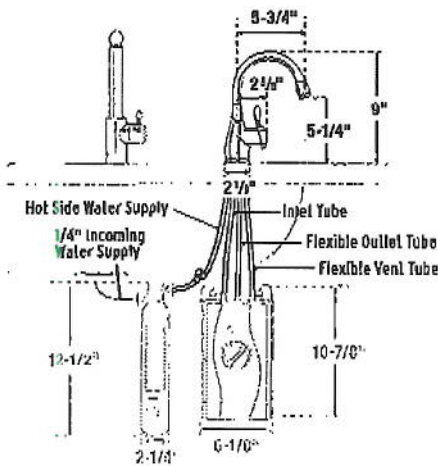

© 2017 InSinkErator, InSinkErator® is a business unit of Emerson Electric Co. All Rights Reserved.

Melea™

Instant Hot Water Dispenser Faucet

F-H1400

Features

- Dispenses near-boiling, filtered water
- Efficient and time saving
- Single hole installation
- Spout swivels 360-degrees for convenience
- Flexible connectors for easy installation
- Constructed of high quality, low lead brass
- 40° turn ceramic disc valve
- 0.8 gallons per minute maximum flow rate at 60 psi
- For use with InSinkErator® hot water tank and filtration system (sold separately)
- Unit not for commercial/industrial use

Dimensions

Supply Connection	3/8" Compression
Required Sink Hole Diameter	1-1/4" - 1-1/2" Standard Sink Hole
Required supply pressure	25-125 psi (172-862 kPa or 1.7-8.6 bar)
Backsplash Clearance	Minimum 2" required from sink hole center to backsplash
Counter Thickness	Maximum of 3"