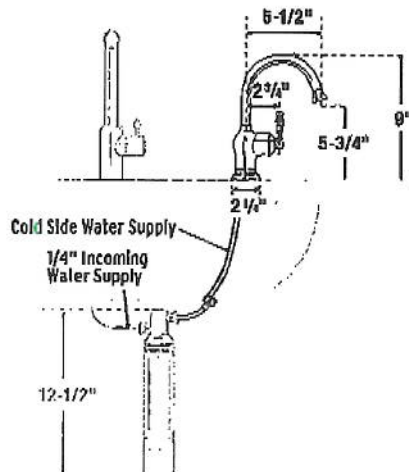

© 2016 InSinkErator, InSinkErator® is a business unit of Emerson Electric Co. All Rights Reserved.

Iris™

Cool Filtered Water Dispenser Faucet

F-C2300

Features

- Dispenses cool, filtered water
- Single hole installation
- Spout swivels 360-degrees for convenience
- Flexible connectors for easy installation
- Constructed of high quality, low lead brass
- 40° turn ceramic disc valve
- 0.75 gallons per minute maximum flow rate at 60 psi
- For use with InSinkErator® filtration system (sold separately)
- Unit not for commercial/industrial use

Dimensions

Supply Connection	3/8" Compression
Required Sink Hole Diameter	1 1/4" - 1 1/2" Standard Sink Hole
Required supply pressure	25-125 psi (172-862 kPa or 17-8.6 bar)
Back-splash Clearance	Minimum 2" required from sink hole center to back-splash
Counter Thickness	Maximum of 3"