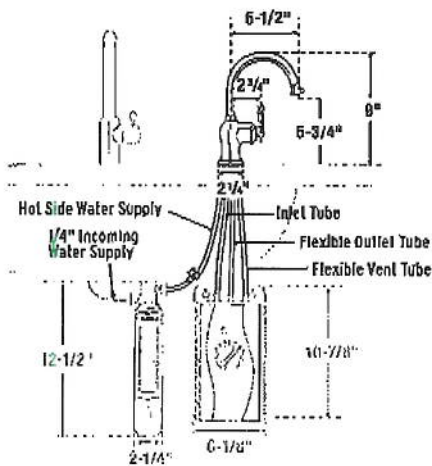

Dimensions

Supply Connection	3/8" Compression
Required Sink Hole Diameter	1-1/4" - 1-1/2" Standard Sink Hole
Required supply pressure	25-125 psi (172-862 kPa or 1.7-8.6 bar)
Backsplash Clearance	Minimum 2" required from sink hole center to backsplash
Counter Thickness	Maximum of 3"

Dimensions

Supply Connection	3/8" Compression
Required Sink Hole Diameter	1 1/4" - 1 1/2" Standard Sink Hole
Required supply pressure	25-125 psi (172-862 kPa or 17-8.6 bar)
Back-splash Clearance	Minimum 2" required from sink hole center to back-splash
Counter Thickness	Maximum of 3"

Job Specifications

USA
1-800-558-5700
www.InSinkErator.com

Iris™

Instant Hot Water Dispenser Faucet F-H2300

Features

- Dispenses near-boiling, filtered water
- Efficient and time saving
- Single hole installation
- Spout swivels 360-degrees for convenience
- Flexible connectors for easy installation
- Constructed of high quality, low lead brass
- 40° turn ceramic disc valve
- 0.8 gallons per minute maximum flow rate at 60 psi
- For use with InSinkErator® hot water tank and filtration system (sold separately)
- Unit not for commercial/industrial use

Dimensions

Supply Connection	3/8" Compression
Required Sink Hole Diameter	1 1/4" - 1 1/2" Standard Sink Hole
Required supply pressure	25-125 psi (172-862 kPa or 17-8.6 bar)
Backsplash Clearance	Minimum 2" required from sink hole center to backsplash
Counter Thickness	Maximum of 3"