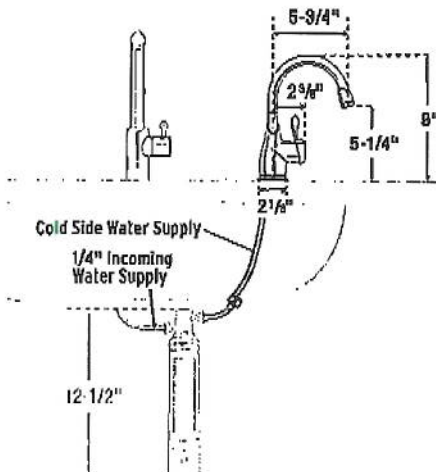

Dimensions

Supply Connection	3/8" Compression
Required Sink Hole Diameter	1 1/4" - 1 1/2" Standard Sink Hole
Required supply pressure	25-125 psi (172-862 kPa or 1.7-8.6 bar)
Backsplash Clearance	Minimum 2" required from sink hole center to backsplash
Counter Thickness	Maximum of 3"

Dimensions

Supply Connection	3/8" Compression
Required Sink Hole Diameter	1 1/4" - 1 1/2" Standard Sink Hole
Required supply pressure	25-125 psi (172-862 kPa or 17-8.6 bar)
Backsplash Clearance	Minimum 2" required from sink hole center to backsplash
Counter Thickness	Maximum of 3"