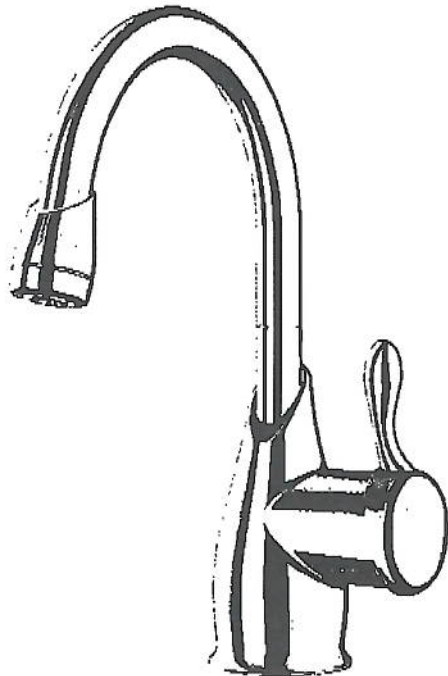

F-C1400

Features

- Dispenses cool, filtered water
- Single hole installation
- Spout swivels 360-degrees for convenience
- Flexible connectors for easy installation
- Constructed of high quality, low lead brass
- 40° turn ceramic disc valve
- 0.75 gallons per minute maximum flow rate at 60 psi
- For use with InSinkErator® filtration system (sold separately)
- Unit not for commercial/industrial use

Dimensions

Supply Connection	3/8" Compression
Required Sink Hole Diameter	1 1/4" - 1 1/2" Standard Sink Hole
Required supply pressure	25-125 psi (172-862 kPa or 1.7-8.6 bar)
Backsplash Clearance	Minimum 2" required from sink hole center to backsplash
Counter Thickness	Maximum of 3"

© 2017 InSinkErator, InSinkErator® is a business unit of Emerson Electric Co. All Rights Reserved.

Melea™

Instant Hot Water Dispenser Faucet

F-H1400

Features

- Dispenses near-boiling, filtered water
- Efficient and time saving
- Single hole installation
- Spout swivels 360-degrees for convenience
- Flexible connectors for easy installation
- Constructed of high quality, low lead brass
- 40° turn ceramic disc valve
- 0.8 gallons per minute maximum flow rate at 60 psi
- For use with InSinkErator® hot water tank and filtration system (sold separately)
- Unit not for commercial/industrial use