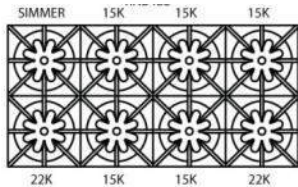

Model	Description	UMRP	MSRP
RGTNB488BV2	8 Burners	$4,699	$5,549
RGTNB486GV2	6 Burners w/ 12" Griddle	$4,799	$5,649
RGTNB486CBV2	6 Burners w/ 12" Char. Br.	$4,799	$5,649
RGTNB484GV2	4 Burners w/ 24" Griddle	$5,239	$6,189
RGTNB484CBV2	4 Burners w/ 24" Char. Br.	$5,239	$6,189
RGTNB484GCBV2	4 Burners w/ 12" Griddle & Char. Br.	$5,059	$5,949
RGTNB484FTBV2	4 Burners w/ 24" French Top	$5,899	$6,949
BACKGUARD OPTIONS:			
IT48BSP (Included)	Island Trim Backguard	$535	$625
BG648BSP	6" Backguard	$585	$685
BG4817BSP	17" Backguard	$1,235	$1,455
SDHS48BSP	24" High Shelf	$1,325	$1,555
KNOB OPTIONS:			
Pricing for installed knobs. Refer to page 36 for additional custom knob pricing.			
PAINT-STD RAL KNOB	Standard 190 RAL Colors	$80 ea	$95 ea
TRIM OPTIONS:			
PLATED-CKTP48	Brass, Copper, Chrome, Ant. Brass, Brushed Brass, Ant. Copper, Brushed Copper, Oil Rubbed Bronze, Satin Nickel & Pewter	$845	$995
ADDITIONAL CUSTOMIZATION & ACCESSORY OPTIONS:			
Page 36: Knob color options, Configuration changes, Plated trim options & Accessories			

RGTNB488V2