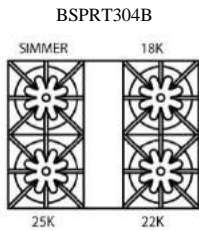

Model	Description	UMRP	MSRP
BSPRT304B	4 Burners	$4,295	$5,075
All BlueStar freestanding ranges or slide in appliances must be installed with a UL approved backguard. ALL PLATINUM ranges will come with a grate height island trim factory installed. All PLATINUM ranges will come with an Interchangeable Griddle Charbroiler included. Additional Interchangeable Griddle Charbroiler plates may be purchased for PLATINUM SERIES ONLY, serial number must be provided to order after sale. Stainless knobs are standard. Painted knob prices will apply for any other knob selected.			
BACKGUARD OPTIONS:			
IT30BSP (Included)	Island Trim Backguard	$295	$365
BG630BSP	6" Backguard	$345	$405
BG3017BSP	17" Backguard	$625	$735
SDHS30BSP	24" High Shelf	$825	$975
KNOB OPTIONS:			
Pricing for installed knobs. Refer to page 36 for additional custom knob pricing.			
PAINT-STD RAL KNOB	Standard 190 RAL Colors	$80 ea	$95 ea
TRIM OPTIONS:			
PLATED-CKTP24-30	Brass, Copper, Chrome, Ant. Brass, Brushed Brass, Ant. Copper, Brushed Copper, Oil Rubbed Bronze, Satin Nickel & Pewter	$425	$500
ADDITIONAL CUSTOMIZATION & ACCESSORY OPTIONS:			
Page 36: Knob color options, Configuration changes, Plated trim options & Accessories			

FEATURES:

- 25,000 BTU PrimaNova™ burners
- All burners, plus Interchangeable Griddle and Charbroiler
- Gentle 130° simmer burner
- Integrated wok cooking
- Handcrafted in Pennsylvania since 1880