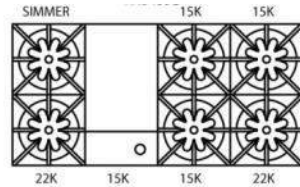

RGTNB486GV2