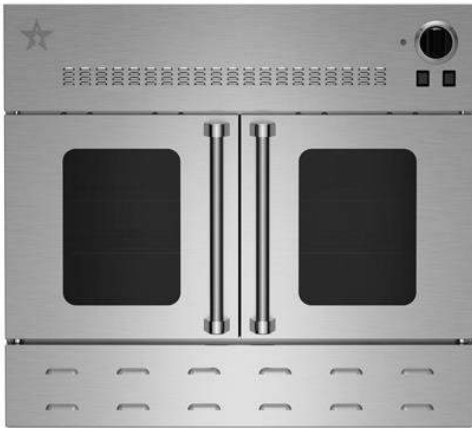

WALL OVENS

36" GAS WALL OVEN

Model Shown: BWO36AGS

Model	Description	UMRP	MSRP
BWO36AGS	36" Single Gas Wall Oven	$4,595	$5,425
BWOSTK-36	Stacking Kit for 36" Ovens	N/C	N/C
When ordering two wall ovens for the same installation, a stacking kit must be specified on the purchase order.			
COLOR OPTIONS:			
PAINT-STD RAL 24-36	Standard 190 RAL Colors	$549	$649
PAINT-PM 24-36	Precious Metals Colors	$1,125	$1,325
PAINT-MC 24-36	Matte Collection Colors	$1,125	$1,325
KNOB AND BEZEL OPTIONS:			
Pricing for installed knobs. Refer to page 40 for additional custom knob pricing.			
PAINT-STD RAL KNOB	Standard 190 RAL Colors	$80 ea	$95 ea
TRIM OPTIONS:			
PLATED-BWO/EWO30-36	Brass, Copper, Chrome, Ant. Brass, Brushed Brass, Ant. Copper, Brushed Copper, Oil Rubbed Bronze, Satin Nickel & Pewter	$950	$1,125
ADDITIONAL CUSTOMIZATION & ACCESSORY OPTIONS:			
Page 40: Color options, Plated trim options and Accessories			

FEATURES:

- Powerful 25,000 BTU burner with 3,000 BTU heat assist for quick start-ups and additional power
- Extra-large oven with True European Convection and 1850° Infrared Broiler that accommodates a full size 18" x 26" commercial baking sheet
- Features swing door design from either left or right side
- 24" depth for compatibility with standard kitchen cabinetry
- Available as single ovens or two single ovens double stacked
- Handcrafted in Pennsylvania since 1880