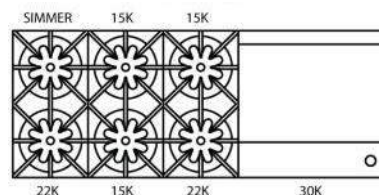

RGTNB606GHCV2

FEATURES:

- 22,000 BTU UltraNova™ burners & 15,000 BTU Nova™ burners
- Precise 130° simmer burner
- Includes a raised griddle for melting and edge-browning
- New streamlined design
- Available backguard options: 17" or 24"