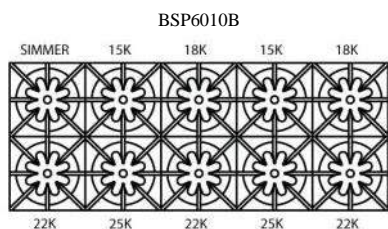

Model	Description	UMRP	MSRP
BSP6010B	10 Burners	$15,775	$18,575
All BlueStar freestanding ranges or slide in appliances must be installed with a UL approved backguard. ALL PLATINUM ranges will come with a grate height island trim factory installed. All PLATINUM ranges will come with an Interchangeable Griddle Charbroiler included. Additional Interchangeable Griddle Charbroiler plates may be purchased for PLATINUM SERIES ONLY, serial number must be provided to order after sale. Stainless knobs are standard, any knob other than SS knobs are an upcharge for a painted knob. Other backguards must be purchased separately. The gas type on the Platinum Series RANGES ONLY cannot be field converted due to the oven's PowR burner.			
BACKGUARD OPTIONS:			
IT60BSP (Included)	Island Trim Backguard	$695	$825
BG660BSP	6" Backguard	$860	$1,025
BG6017BSP	17" Backguard	$1,400	$1,645
SDHS60BSP	24" High Shelf	$1,595	$1,875
COLOR OPTIONS:			
PAINT-STD RAL 48-60	Standard 190 RAL Colors	$749	$889
PAINT-PM 48-60	Precious Metals Colors	$1,325	$1,555
PAINT-MC 48-60	Matte Collection Colors	$1,325	$1,555
PAINT-STD RAL SIDES	Painted Body Sides – 190 RAL Colors	$349	$425
PAINT-PM SIDES	Painted Body Sides – Precious Metals Colors	$349	$425
PAINT-MC SIDES	Painted Body Sides – Matte Collection	$349	$425
KNOB OPTIONS:			
Pricing for installed knobs. Refer to page 19 for additional custom knob pricing.			
PAINT-STD RAL KNOB	Standard 190 RAL Colors	$80 ea	$95 ea
TRIM OPTIONS:			
PLATED-60BSP	Brass, Copper, Chrome, Ant. Brass, Brushed Brass, Ant. Copper, Brushed Copper, Oil Rubbed Bronze, Satin Nickel & Pewter	$1,475	$1,750
ADDITIONAL CUSTOMIZATION & ACCESSORY OPTIONS:			
Page 19: Color options, Configuration changes & Door options			
Page 20: Plated trim options & Accessories			

FEATURES:

- 25,000 BTU PrimaNova™ burners
- All burners, plus Interchangeable Griddle and Charbroiler
- The PowR Oven™ provides 40% faster preheating and 30% increase in oven efficiency
- Gentle 130° simmer burner
- Integrated wok cooking
- Extra-large oven with True European Convection and 1850° infrared broiler
- Accommodates a full-size commercial 18" x 26" baking sheet
- Available in 750+ colors and finishes
- Handcrafted in Pennsylvania since 1880