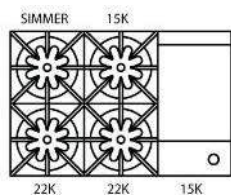

RGTNB364GHCV2