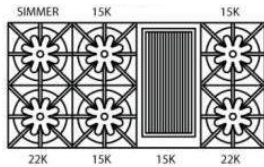

## 48" NOVA (RNB) SERIES

Model Shown: RNB486GCBV2

RNB488V2

RNB486GV2

RNB484GV2

RNB484GCBV2

RNB486CBV2

RNB484CBV2

RGTNB484FTV2

Model	Description	UMRP	MSRP
RNB488BV2	8 Burners	\$8,999	\$10,599
RNB486GV2	6 Burners w/ 12" Griddle	\$9,599	\$11,299
RNB486CBV2	6 Burners w/ 12" Char. Br.	\$9,599	\$11,299
RNB484GV2	4 Burners w/ 24" Griddle	\$10,119	\$11,899
RNB484CBV2	4 Burners w/ 24" Char. Br.	\$10,119	\$11,899
RNB484GCBV2	4 Burners w/ 12" Griddle & Char. Br.	\$10,119	\$11,899
RNB484FTBV2	4 Burners w/ 24" French Top	\$10,999	\$12,949
<b>BACKGUARD OPTIONS:</b>			
IT48BSP (Included)	Island Trim Backguard	\$535	\$625
BG648BSP	6" Backguard	\$585	\$685
BG4817BSP	17" Backguard	\$1,235	\$1,455
SDHS48BSP	24" High Shelf	\$1,325	\$1,555
<b>COLOR OPTIONS:</b>			
PAINT-STD RAL 48-60	Standard 190 RAL Colors	\$749	\$889
PAINT-PM 48-60	Precious Metals Colors	\$1,325	\$1,555
PAINT-MC 48-60	Matte Collection Colors	\$1,325	\$1,555
PAINT-STD RAL SIDES	Painted Body Sides – 190 RAL Colors	\$349	\$425
PAINT-PM SIDES	Painted Body Sides – Precious Metals Colors	\$349	\$425
PAINT-MC SIDES	Painted Body Sides – Matte Collection	\$349	\$425
<b>KNOB OPTIONS:</b>			
Pricing for installed knobs. Refer to page 19 for additional custom knob pricing.			
PAINT-STD RAL KNOB	Standard 190 RAL Colors	\$80 ea	\$95 ea
<b>TRIM OPTIONS:</b>			
PLATED-48	Brass, Copper, Chrome, Ant. Brass, Brushed Brass, Ant. Copper, Brushed Copper, Oil Rubbed Bronze, Satin Nickel & Pewter	\$1,240	\$1,450
<b>DOOR OPTIONS:</b>			
SWING DOOR – LH	Left Door Swing	\$825	\$975
SWING DOOR – RH	Right Door Swing	\$825	\$975
<b>ADDITIONAL CUSTOMIZATION &amp; ACCESSORY OPTIONS:</b>			
Page 19: Color options, Configuration changes & Door options			
Page 20: Plated trim options & Accessories			