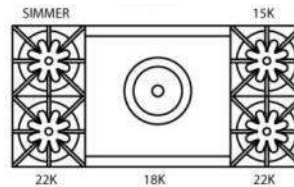

RGTNB484FTV2