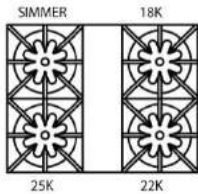

BSP304B

Model	Description	UMRP	MSRP
BSP304B	4 Burners	$6,195	$7,295
All BlueStar freestanding ranges or slide in appliances must be installed with a UL approved backguard. ALL PLATINUM ranges will come with a grate height island trim factory installed. All PLATINUM ranges will come with an Interchangeable Griddle Charbroiler included. Additional Interchangeable Griddle Charbroiler plates may be purchased for PLATINUM SERIES ONLY, serial number must be provided to order after sale. Stainless knobs are standard, any knob other than SS knobs are an upcharge for a painted knob. Other backguards must be purchased separately. The gas type on the Platinum Series RANGES ONLY cannot be field converted due to the oven's PowR burner.			
BACKGUARD OPTIONS:			
IT30BSP (Included)	Island Trim Backguard	$305	$365
BG630BSP	6" Backguard	$345	$405
BG3017BSP	17" Backguard	$625	$735
SDHS30BSP	24" High Shelf	$825	$975
COLOR OPTIONS:			
PAINT-STD RAL 24-36	Standard 190 RAL Colors	$549	$649
PAINT-PM 24-36	Precious Metals Colors	$1,125	$1,325
PAINT-MC 24-36	Matte Collection Colors	$1,125	$1,325
PAINT-STD RAL SIDES	Painted Body Sides – 190 RAL Colors	$349	$425
PAINT-PM SIDES	Painted Body Sides – Precious Metals Colors	$349	$425
PAINT-MC SIDES	Painted Body Sides – Matte Collection	$349	$425
KNOB OPTIONS:			
Pricing for installed knobs. Refer to page 19 for additional custom knob pricing.			
PAINT-STD RAL KNOB	Standard 190 RAL Colors	$80 ea	$95 ea
TRIM OPTIONS:			
PLATED-24-30BSP	Brass, Copper, Chrome, Ant. Brass, Brushed Brass, Ant. Copper, Brushed Copper, Oil Rubbed Bronze, Satin Nickel & Pewter	$895	$1,055
ADDITIONAL CUSTOMIZATION & ACCESSORY OPTIONS:			
Page 19: Color options, Configuration changes & Door options			
Page 20: Plated trim options & Accessories			

FEATURES:

- 25,000 BTU PrimaNova™ burners
- All burners, plus Interchangeable Griddle and Charbroiler
- The PowR Oven™ provides 40% faster preheating and 30% increase in oven efficiency
- Gentle 130° simmer burner
- Integrated wok cooking
- Extra-large oven with True European Convection and 1850° infrared broiler
- Accommodates a full-size commercial 18" x 26" baking sheet
- Available in 750+ colors and finishes
- Handcrafted in Pennsylvania since 1880