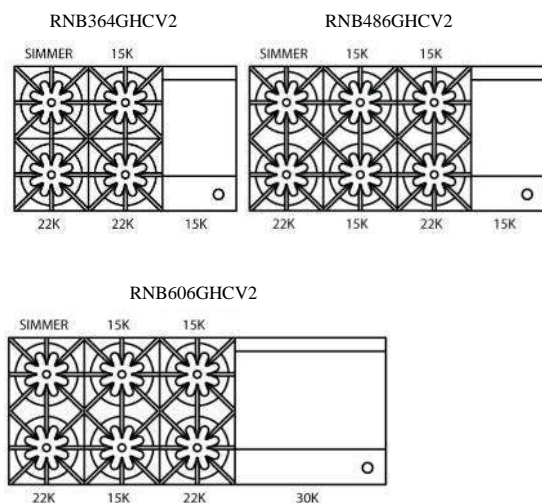

FEATURES:

- 22,000 BTU UltraNova™ burners & 15,000 BTU Nova™ burners
- Precise 130° simmer burner
- Includes a raised griddle for melting and edge-browning
- Extra-large convection oven with 1850° infrared broiler that accommodates a full size 18" x 26" commercial baking sheet
- Available with swing doors
- New streamlined design
- Available in 750+ colors & finishes plus additional customization options
- Available backguard options: 17" or 24"

Model	Description	UMRP	MSRP
RNB364GHCV2	4 Burners w/ 12" Raised Griddle	$10,250	$12,050
RNB486GHCV2	6 Burners w/ 12" Raised Griddle	$12,950	$15,250
RNB606GHCV2	6 Burners w/ 24" Raised Griddle	$19,650	$23,150

All BlueStar freestanding or slid in appliances must be installed with a UL approved backguard. The choice of 24" Heritage Classic High Shelf or 17" Heritage Classic backguard is included with all Heritage Classic series units. Only the below backguards can be used with the Heritage Classic models. An SDHSxxHC is the default when a backguard is not specified on order.

BACKGUARD OPTIONS:

BG3617HCV2	17" Backguard for 36" HC	$825	$975
SDHS36HCV2	24" High Shelf for 36" HC	$995	$1,175
BG4817HCV2	17" Backguard for 48" HC	$1,235	$1,455
SDHS48HCV2	24" High Shelf for 48" HC	$1,325	$1,555
BG6017HCV2	17" Backguard for 60" HC	$1,400	$1,645
SDHS60HCV2	24" High Shelf for 60" HC	$1,595	$1,875

COLOR OPTIONS:

PAINT-STD RAL 24-36	Standard 190 RAL Colors	$549	$649
PAINT-STD RAL 48-60	Standard 190 RAL Colors	$749	$889
PAINT-PM 24-36	Precious Metals Colors	$1,125	$1,325
PAINT-PM 48-60	Precious Metals Colors	$1,325	$1,555
PAINT-MC 24-36	Matte Collection Colors	$1,125	$1,325
PAINT-MC 48-60	Matte Collection Colors	$1,325	$1,555
PAINT-STD RAL SIDES	Painted Body Sides – 190 RAL Colors	$349	$425
PAINT-PM SIDES	Painted Body Sides – Precious Metals Colors	$349	$425
PAINT-MC SIDESE	Painted Body Sides – Matte Collection	$349	$425

KNOB OPTIONS:

Pricing for installed knobs. Refer to page 19 for additional custom knob pricing.

PAINT-STD RAL KNOB	Standard 190 RAL Colors	$80 ea	$95 ea

TRIM OPTIONS:

PLATED-36	Brass, Copper, Chrome, Ant. Brass, Brushed Brass, Ant. Copper, Brushed Copper, Oil Rubbed Bronze, Satin Nickel & Pewter	$1,015	$1,195
PLATED-48		$1,240	$1,450
PLATED-60		$1,400	$1,650

DOOR OPTIONS:

SWING DOOR – LH	Left Hinge Door for 36", 48" & 60" (Left side oven)	$825	$975
SWING DOOR – RH	Right Hinge Door for 48" & 60" (Right side oven)	$825	$975

ADDITIONAL CUSTOMIZATION & ACCESSORY OPTIONS:

Page 19: Color options, Configuration changes & Door options

Page 20: Plated trim options & Accessories