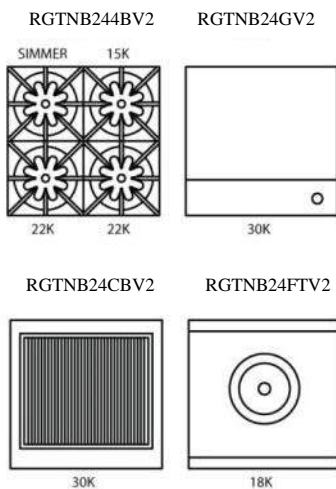

Model	Description	UMRP	MSRP
RGTNB244BV2	4 Burners	$3,399	$3,999
RGTNB24GV2	All Griddle	$3,399	$3,999
RGTNB24CBV2	All Charbroiler	$3,399	$3,999
RGTNB24FTV2	All French Top	$3,499	$4,149
BACKGUARD OPTIONS:			
IT24BSP (Included)	Island Trim Backguard	$305	$365
BG624BSP	6" Backguard	$345	$405
BG2417BSP	17" Backguard	$625	$735
SDHS24BSP	24" High Shelf	$825	$975
KNOB OPTIONS:			
Pricing for installed knobs. Refer to page 36 for additional custom knob pricing.			
PAINT-STD RAL KNOB	Standard 190 RAL Colors	$80 ea	$95 ea
TRIM OPTIONS:			
PLATED-CKTP24-30	Brass, Copper, Chrome, Ant. Brass, Brushed Brass, Ant. Copper, Brushed Copper, Oil Rubbed Bronze, Satin Nickel & Pewter	$425	$500
ADDITIONAL CUSTOMIZATION & ACCESSORY OPTIONS:			
Page 36: Knob color options, Configuration changes, Plated trim options & Accessories			

FEATURES:

- 22,000 BTU UltraNova™ burners & 15,000 BTU Nova™ burners
- Precise 130° simmer burner
- Available with all burners or add integrated griddle, charbroiler or French top
- Integrated wok cooking
- Handcrafted in Pennsylvania since 1880