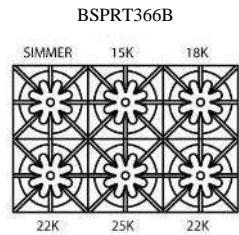

Model	Description	UMRP	MSRP
BSPRT366B	6 Burners	$4,735	$5,575
All BlueStar freestanding ranges or slide in appliances must be installed with a UL approved backguard. ALL PLATINUM ranges will come with a grate height island trim factory installed. All PLATINUM ranges will come with an Interchangeable Griddle Charbroiler included. Additional Interchangeable Griddle Charbroiler plates may be purchased for PLATINUM SERIES ONLY, serial number must be provided to order after sale. Stainless knobs are standard. Painted knob prices will apply for any other knob selected.			
BACKGUARD OPTIONS:			
IT36BSP (Included)	Island Trim Backguard	$375	$445
BG636BSP	6" Backguard	$415	$485
BG3617BSP	17" Backguard	$825	$975
SDHS36BSP	24" High Shelf	$995	$1,175
KNOB OPTIONS:			
Pricing for installed knobs. Refer to page 36 for additional custom knob pricing.			
PAINT-STD RAL KNOB	Standard 190 RAL Colors	$80 ea	$95 ea
TRIM OPTIONS:			
PLATED-CKTP36	Brass, Copper, Chrome, Ant. Brass, Brushed Brass, Ant. Copper, Brushed Copper, Oil Rubbed Bronze, Satin Nickel & Pewter	$635	$750
ADDITIONAL CUSTOMIZATION & ACCESSORY OPTIONS:			
Page 36: Knob color options, Configuration changes, Plated trim options & Accessories			

FEATURES:

- 25,000 BTU PrimaNova™ burners
- All burners, plus Interchangeable Griddle and Charbroiler
- Gentle 130° simmer burner
- Integrated wok cooking
- Handcrafted in Pennsylvania since 1880