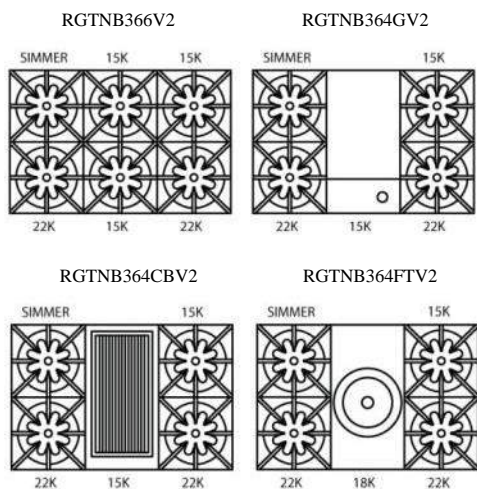

Model	Description	UMRP	MSRP
RGTNB366BV2	6 Burners	$3,589	$4,249
RGTNB364CBV2	4 Burners w/ 12" Char. Br.	$3,819	$4,499
RGTNB364GV2	4 Burners w/ 12" Griddle	$3,819	$4,499
RGTNB364FTV2	4 Burners w/ 12" French Top	$4,859	$5,749
BACKGUARD OPTIONS:			
IT36BSP (Included)	Island Trim Backguard	$375	$445
BG636BSP	6" Backguard	$415	$485
BG3617BSP	17" Backguard	$825	$975
SDHS36BSP	24" High Shelf	$995	$1,175
KNOB OPTIONS:			
Pricing for installed knobs. Refer to page 36 for additional custom knob pricing.			
PAINT-STD RAL KNOB	Standard 190 RAL Colors	$80 ea	$95 ea
TRIM OPTIONS:			
PLATED-CKTP36	Brass, Copper, Chrome, Ant. Brass, Brushed Brass, Ant. Copper, Brushed Copper, Oil Rubbed Bronze, Satin Nickel & Pewter	$635	$750
ADDITIONAL CUSTOMIZATION & ACCESSORY OPTIONS:			
Page 36: Knob color options, Configuration changes, Plated trim options & Accessories			

FEATURES:

- 22,000 BTU UltraNova™ burners & 15,000 BTU Nova™ burners
- Precise 130° simmer burner
- Available with all burners or add integrated griddle, charbroiler or French top
- Integrated wok cooking
- Handcrafted in Pennsylvania since 1880