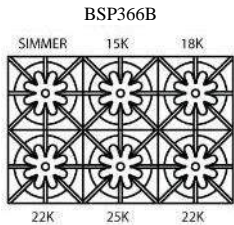

Model	Description	UMRP	MSRP
BSP366B	6 Burners	$8,195	$9,675
All BlueStar freestanding ranges or slide in appliances must be installed with a UL approved backguard. ALL PLATINUM ranges will come with a grate height island trim factory installed. All PLATINUM ranges will come with an Interchangeable Griddle Charbroiler included. Additional Interchangeable Griddle Charbroiler plates may be purchased for PLATINUM SERIES ONLY, serial number must be provided to order after sale. Stainless knobs are standard, any knob other than SS knobs are an upcharge for a painted knob. Other backguards must be purchased separately. The gas type on the Platinum Series RANGES ONLY cannot be field converted due to the oven's PowR burner.			
BACKGUARD OPTIONS:			
IT36BSP (Included)	Island Trim Backguard	$375	$445
BG636BSP	6" Backguard	$415	$485
BG3617BSP	17" Backguard	$825	$975
SDHS36BSP	24" High Shelf	$995	$1,175
COLOR OPTIONS:			
PAINT-STD RAL 24-36	Standard 190 RAL Colors	$549	$649
PAINT-PM 24-36	Precious Metals Colors	$1,125	$1,325
PAINT-MC 24-36	Matte Collection Colors	$1,125	$1,325
PAINT-STD RAL SIDES	Painted Body Sides – 190 RAL Colors	$349	$425
PAINT-PM SIDES	Painted Body Sides – Precious Metals Colors	$349	$425
PAINT-MC SIDES	Painted Body Sides – Matte Collection	$349	$425
KNOB OPTIONS:			
Pricing for installed knobs. Refer to page 19 for additional custom knob pricing.			
PAINT-STD RAL KNOB	Standard 190 RAL Colors	$80 ea	$95 ea
TRIM OPTIONS:			
PLATED-36BSP	Brass, Copper, Chrome, Ant. Brass, Brushed Brass, Ant. Copper, Brushed Copper, Oil Rubbed Bronze, Satin Nickel & Pewter	$1,075	$1,265
ADDITIONAL CUSTOMIZATION & ACCESSORY OPTIONS:			
Page 19: Color options, Configuration changes & Door options			
Page 20: Plated trim options & Accessories			

FEATURES:

- 25,000 BTU PrimaNova™ burners
- All burners, plus Interchangeable Griddle and Charbroiler
- The PowR Oven™ provides 40% faster preheating and 30% increase in oven efficiency
- Gentle 130° simmer burner
- Integrated wok cooking
- Extra-large oven with True European Convection and 1850° infrared broiler
- Accommodates a full-size commercial 18" x 26" baking sheet
- Available in 750+ colors and finishes
- Handcrafted in Pennsylvania since 1880