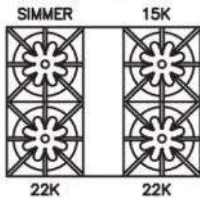

RNB304V2

Model	Description	UMRP	MSRP
RNB304BV2	4 Burners	$4,799	$5,649
BACKGUARD OPTIONS:			
IT30BSP (Included)	Island Trim Backguard	$305	$365
BG630BSP	6" Backguard	$345	$405
BG3017BSP	17" Backguard	$625	$735
SDHS30BSP	24" High Shelf	$825	$975
COLOR OPTIONS:			
PAINT-STD RAL 24-36	Standard 190 RAL Colors	$549	$649
PAINT-PM 24-36	Precious Metals Colors	$1,125	$1,325
PAINT-MC 24-36	Matte Collection Colors	$1,125	$1,325
PAINT-STD RAL SIDES	Painted Body Sides – 190 RAL Colors	$349	$425
PAINT-PM SIDES	Painted Body Sides – Precious Metals Colors	$349	$425
PAINT-MC SIDES	Painted Body Sides – Matte Collection	$349	$425
KNOB OPTIONS:			
Pricing for installed knobs. Refer to page 19 for additional custom knob pricing.			
PAINT-STD RAL KNOB	Standard 190 RAL Colors	$80 ea	$95 ea
TRIM OPTIONS:			
PLATED-24-30	Brass, Copper, Chrome, Ant. Brass, Brushed Brass, Ant. Copper, Brushed Copper, Oil Rubbed Bronze, Satin Nickel & Pewter	$845	$995
DOOR OPTIONS:			
SWING DOOR – LH	Left Hinge Door Swing	$825	$975
SWING DOOR – RH	Right Hinge Door Swing	$825	$975
ADDITIONAL CUSTOMIZATION & ACCESSORY OPTIONS:			
Page 19: Color options, Configuration changes & Door options			
Page 20: Plated trim options & Accessories			

FEATURES:

- 22,000 BTU UltraNova™ burners & 15,000 BTU Nova™ burners
- Precise 130° simmer burner
- Available with all burners or add integrated griddle, charbroiler or French top
- Extra-large convection oven with 1850° infrared broiler that accommodates a full size 18" x 26" commercial baking sheet
- Integrated wok cooking
- Available with swing doors
- Available in 750+ colors & finishes plus additional customization options