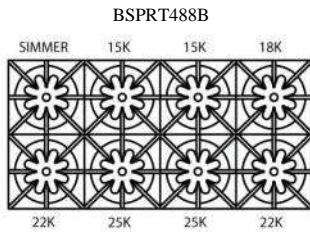

Model	Description	UMRP	MSRP
BSPRT488B	8 Burners	$5,585	$6,575
All BlueStar freestanding ranges or slide in appliances must be installed with a UL approved backguard. ALL PLATINUM ranges will come with a grate height island trim factory installed. All PLATINUM ranges will come with an Interchangeable Griddle Charbroiler included. Additional Interchangeable Griddle Charbroiler plates may be purchased for PLATINUM SERIES ONLY, serial number must be provided to order after sale. Stainless knobs are standard. Painted knob prices will apply for any other knob selected.			
BACKGUARD OPTIONS:			
IT48BSP (Included)	Island Trim Backguard	$535	$625
BG648BSP	6" Backguard	$585	$685
BG4817BSP	17" Backguard	$1,235	$1,455
SDHS48BSP	24" High Shelf	$1,325	$1,555
KNOB OPTIONS:			
Pricing for installed knobs. Refer to page 36 for additional custom knob pricing.			
PAINT-STD RAL KNOB	Standard 190 RAL Colors	$80 ea	$95 ea
TRIM OPTIONS:			
PLATED-CKTP48	Brass, Copper, Chrome, Ant. Brass, Brushed Brass, Ant. Copper, Brushed Copper, Oil Rubbed Bronze, Satin Nickel & Pewter	$845	$995
ADDITIONAL CUSTOMIZATION & ACCESSORY OPTIONS:			
Page 36: Knob color options, Configuration changes, Plated trim options & Accessories			

FEATURES:

- 25,000 BTU PrimaNova™ burners
- All burners, plus Interchangeable Griddle and Charbroiler
- Gentle 130° simmer burner
- Integrated wok cooking
- Handcrafted in Pennsylvania since 1880