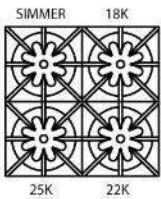

RANGETOPS

24" PLATINUM SERIES

Model Shown: BSPRT244B

BSPRT244B

Model	Description	UMRP	MSRP
BSPRT244B	4 Burners	$4,015	$4,725
All BlueStar freestanding ranges or slide in appliances must be installed with a UL approved backguard. ALL PLATINUM ranges will come with a grate height island trim factory installed. All PLATINUM ranges will come with an Interchangeable Griddle Charbroiler included. Additional Interchangeable Griddle Charbroiler plates may be purchased for PLATINUM SERIES ONLY, serial number must be provided to order after sale. Stainless knobs are standard. Painted knob prices will apply for any other knob selected.			
BACKGUARD OPTIONS:			
IT24BSP (Included)	Island Trim Backguard	$305	$365
BG624BSP	6" Backguard	$345	$405
BG2417BSP	17" Backguard	$625	$735
SDHS24BSP	24" High Shelf	$825	$975
KNOB OPTIONS:			
Pricing for installed knobs. Refer to page 36 for additional custom knob pricing.			
PAINT-STD RAL KNOB	Standard 190 RAL Colors	$80 ea	$95 ea
TRIM OPTIONS:			
PLATED-CKTP24-30	Brass, Copper, Chrome, Ant. Brass, Brushed Brass, Ant. Copper, Brushed Copper, Oil Rubbed Bronze, Satin Nickel & Pewter	$425	$500
ADDITIONAL CUSTOMIZATION & ACCESSORY OPTIONS:			
Page 36: Knob color options, Configuration changes, Plated trim options & Accessories			

FEATURES:

- 25,000 BTU PrimaNova™ burners
- All burners, plus Interchangeable Griddle and Charbroiler
- Gentle 130° simmer burner
- Integrated wok cooking
- Handcrafted in Pennsylvania since 1880