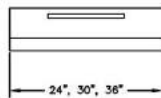

VENTILATION: WALL HOODS LOW PROFILE RECIRCULATING

FRONT VIEW

Model	Description	UMRP	MSRP
BS-LPLR24240	24" Recirculating Hood w/ 520 CFM Blower	$1,199	$1,449
BS-LPLR30240	30" Recirculating Hood w/ 520 CFM Blower	$1,299	$1,549
BS-LPLR36240	36" Recirculating Hood w/ 520 CFM Blower	$1,399	$1,649
COLOR OPTIONS:			
PAINT HOOD-STD RAL 24-48	Standard 190 RAL Colors	$1,275	$1,500
PAINT HOOD-PM 24-48	Precious Metals Colors	$2,000	$2,400
PAINT HOOD-MC 24-48	Matte Color Collection	$2,000	$2,400
BLOWER OPTIONS AND ADDITIONAL ACCESSORIES:			
See page 59			

FEATURES:

- Commercial grade stainless steel construction
- Welded seamless corners
- Commercial style stainless steel baffle filter system
- 4-speed blower/variable light control
- Accommodates top discharge only
- 520 CFM internal fan included
- Halogen lamps with dimmer control
- Quiet performance
- Available in 750+ colors

BLOWER OPTIONS										
MODEL	IN-HOOD			IN-LINE			REMOTE		DISCHARGE	
	300	520	1200	300	600	1200	1000	1400	TOP	REAR
BS-LPLR24240		•								
BS-LPLR30240		•								
BS-LPLR36240		•								
•	Denotes blower compatible with specific ventilation hood size