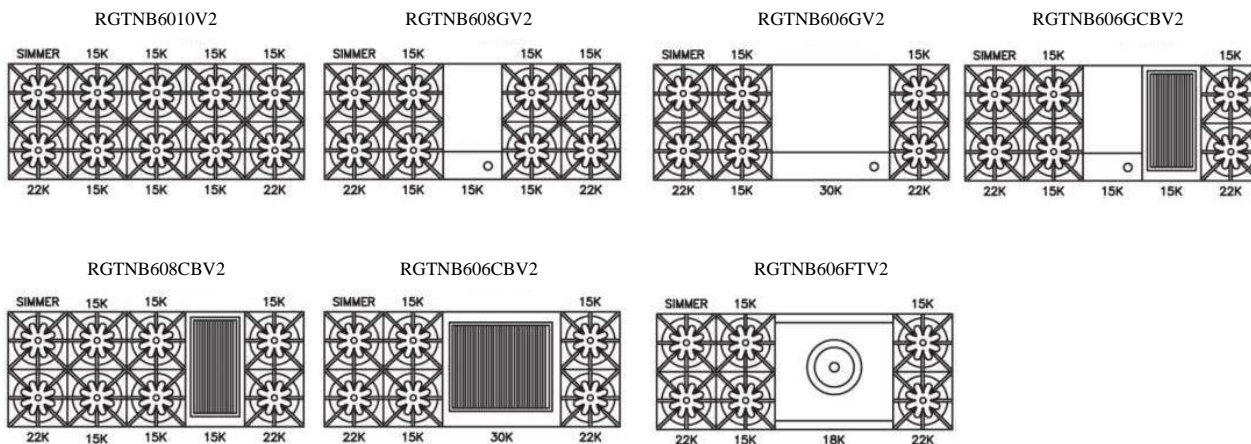

### FEATURES:

- 22,000 BTU UltraNova™ burners & 15,000 BTU Nova™ burners
- Precise 130° simmer burner
- Available with all burners or add integrated griddle, charbroiler or French top
- Integrated wok cooking
- Handcrafted in Pennsylvania since 1880

# RANGETOPS 60" NOVA (RNB) SERIES

Model Shown: RGTNB606CBV2

Model	Description	UMRP	MSRP
RGTNB6010BV2	10 Burners	\$7,669	\$9,049
RGTNB608GV2	8 Burners w/ 12" Griddle	\$7,399	\$8,699
RGTNB608CBV2	8 Burners w/ 12" Char. Br.	\$7,399	\$8,699
RGTNB606GV2	6 Burners w/ 24" Griddle	\$7,449	\$8,789
RGTNB606CBV2	6 Burners w/ 24" Char. Br.	\$7,449	\$8,789
RGTNB606GCBV2	6 Burners w/ 12" Griddle & Char. Br.	\$7,939	\$9,349
RGTNB606FTV2	6 Burners w/ 24" French Top	\$8,599	\$10,099
<b>BACKGUARD OPTIONS:</b>			
IT60BSP (Included)	Island Trim Backguard	\$695	\$825
BG660BSP	6" Backguard	\$860	\$1,025
BG6017BSP	17" Backguard	\$1,400	\$1,645
SDHS60BSP	24" High Shelf	\$1,595	\$1,875
<b>KNOB OPTIONS:</b>			
Pricing for installed knobs. Refer to page 36 for additional custom knob pricing.			
PAINT-STD RAL KNOB	Standard 190 RAL Colors	\$80 ea	\$95 ea
<b>TRIM OPTIONS:</b>			
PLATED-CKTP60	Brass, Copper, Chrome, Ant. Brass, Brushed Brass, Ant. Copper, Brushed Copper, Oil Rubbed Bronze, Satin Nickel & Pewter	\$1,055	\$1,250
<b>ADDITIONAL CUSTOMIZATION &amp; ACCESSORY OPTIONS:</b>			
Page 36: Knob color options, Configuration changes, Plated trim options & Accessories			