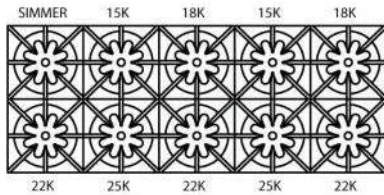

BSPRT6010B