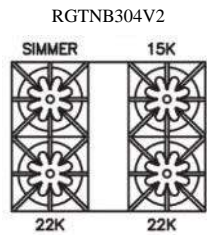

Model	Description	UMRP	MSRP
RGTNB304V2	4 Burners	$3,499	$4,116
BACKGUARD OPTIONS:			
IT30BSP (Included)	Island Trim Backguard	$305	$365
BG630BSP	6" Backguard	$345	$405
BG3017BSP	17" Backguard	$625	$735
SDHS30BSP	24" High Shelf	$825	$975
KNOB OPTIONS:			
Pricing for installed knobs. Refer to page 36 for additional custom knob pricing.			
PAINT-STD RAL KNOB	Standard 190 RAL Colors	$80 ea	$95 ea
TRIM OPTIONS:			
PLATED-CKTP24-30	Brass, Copper, Chrome, Ant. Brass, Brushed Brass, Ant. Copper, Brushed Copper, Oil Rubbed Bronze, Satin Nickel & Pewter	$425	$500
ADDITIONAL CUSTOMIZATION & ACCESSORY OPTIONS:			
Page 36: Knob color options, Configuration changes, Plated trim options & Accessories			

FEATURES:

- 22,000 BTU UltraNova™ burners & 15,000 BTU Nova™ burners
- Precise 130° simmer burner
- Available with all burners or add integrated griddle, charbroiler or French top
- Integrated wok cooking
- Handcrafted in Pennsylvania since 1880