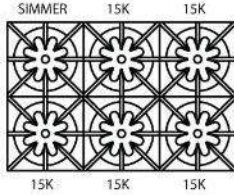

RCS366BV2

Model	Description	UMRP	MSRP
RCS304BV2	4 Burners	$3,649	$4,299
RCS366BV2	6 Burners	$4,199	$4,949
All BlueStar freestanding or slide in appliances must be installed with a UL approved backguard. All RCS-V2 ranges will come with an island trim factory installed. Other backguards must be purchased separately.			
BACKGUARD OPTIONS:			
IT30BSP (Included)	Island Trim Backguard for 30" model	$305	$365
BG630BSP	6" Backguard for 30" model	$345	$405
BG3017BSP	17" Backguard for 30" model	$625	$735
SDHS30BSP	24" High Shelf for 30" model	$825	$975
IT36BSP (Included)	Island Trim Backguard for 36" model	$375	$445
BG636BSP	6" Backguard for 36" model	$415	$485
BG3617BSP	17" Backguard for 36" model	$825	$975
SDHS36BSP	24" High Shelf for 36" model	$995	$1,175
KNOB OPTIONS:			
Pricing for installed knobs. Refer to page 19 for additional custom knob pricing.			
PAINT-STD RAL KNOB	Standard 190 RAL Colors	$80 ea	$95 ea
ADDITIONAL CUSTOMIZATION & ACCESSORY OPTIONS:			
Page 20: Accessories			

FEATURES:

- 15,000 BTU Nova™ open burners
- Precise 130° simmer burner
- Extra-large convection oven with 1850° infrared broiler that accommodates a full size 18" x 26" commercial baking sheet
- Available in stainless steel only
- Includes standard island trim backguard