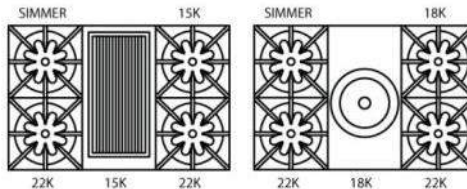

# FREESTANDING RANGES 36" NOVA (RNB) SERIES

Model Shown: RNB364GV2

RNB366V2

RNB364GV2

RNB364CBV2

RNB364FTV2

Model	Description	UMRP	MSRP
RNB366BV2	6 Burners	\$6,299	\$7,399
RNB364CBV2	4 Burners w/ 12" Char. Br.	\$7,029	\$8,299
RNB364GV2	4 Burners w/ 12" Griddle	\$7,029	\$8,299
RNB364FTV2	4 Burners w/ 12" French Top	\$7,999	\$9,399
<b>BACKGUARD OPTIONS:</b>			
IT36BSP (Included)	Island Trim Backguard	\$375	\$445
BG636BSP	6" Backguard	\$415	\$485
BG3617BSP	17" Backguard	\$825	\$975
SDHS36BSP	24" High Shelf	\$995	\$1,175
<b>COLOR OPTIONS:</b>			
PAINT-STD RAL 24-36	Standard 190 RAL Colors	\$549	\$649
PAINT-PM 24-36	Precious Metals Colors	\$1,125	\$1,325
PAINT-MC 24-36	Matte Collection Colors	\$1,125	\$1,325
PAINT-STD RAL SIDES	Painted Body Sides – 190 RAL Colors	\$349	\$425
PAINT-PM SIDES	Painted Body Sides – Precious Metals Colors	\$349	\$425
PAINT-MC SIDES	Painted Body Sides – Matte Collection	\$349	\$425
<b>KNOB OPTIONS:</b>			
Pricing for installed knobs. Refer to page 19 for additional custom knob pricing.			
PAINT-STD RAL KNOB	Standard 190 RAL Colors	\$80 ea	\$95 ea
<b>TRIM OPTIONS:</b>			
PLATED-36	Brass, Copper, Chrome, Ant. Brass, Brushed Brass, Ant. Copper, Brushed Copper, Oil Rubbed Bronze, Satin Nickel & Pewter	\$1,015	\$1,195
<b>DOOR OPTIONS:</b>			
SWING DOOR – LH	Left Hinge Door Swing	\$825	\$975
SWING DOOR – RH	Right Hinge Door Swing	\$825	\$975
<b>ADDITIONAL CUSTOMIZATION &amp; ACCESSORY OPTIONS:</b>			
Page 19: Color options, Configuration changes & Door options			
Page 20: Plated trim options & Accessories			