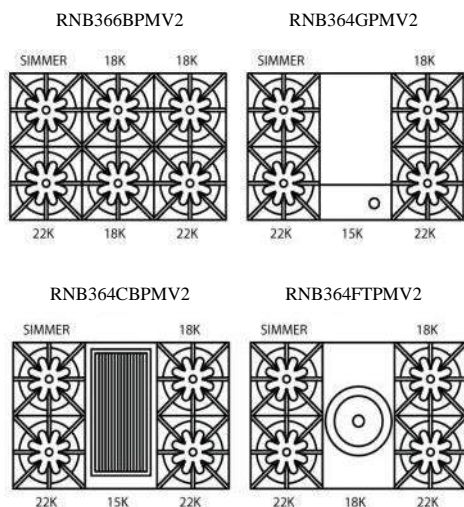

Model	Description	UMRP	MSRP
RNB366BPMV2	6 Burners	$8,125	$9,575
RNB364CBPMV2	4 Burners w/ 12" Char. Br.	$8,395	$9,875
RNB364GPMV2	4 Burners w/ 12" Griddle	$8,395	$9,875
RNB364FTPMV2	4 Burners w/ 12" French Top	$8,395	$9,875
Only available with the installed island trim backguard. Six unique colors with matching knobs and bezels included, color matched logo on the control panel. Standard with French doors, casters not included on this model. Includes matching knobs and bezels, body sides and logo unless otherwise specified at the time of order. Ginger Spice & Stainless Steel units will have Stainless Steel knobs. Precious Metals ranges painted in an RAL color include painted body sides, knobs, bezels and logo.			
COLOR OPTIONS (Includes matching knobs and bezels, body sides and logo):			
PAINT-PM24-36	Precious Metals Colors	N/C	N/C
IC	Infused Copper	N/C	N/C
ESA	Enchanted Sand	N/C	N/C
ESI	Enchanted Silver	N/C	N/C
GS	Ginger Spice	N/C	N/C
MB	Matte Black	N/C	N/C
SB	Statuary Bronze	N/C	N/C
PAINT-STD RAL 24-36	Standard 190 RAL Colors	$549	$649
PAINT-MC 24-36	Matte Collection Colors	$1,125	$1,325
KNOB OPTIONS:			
Pricing for installed knobs. Refer to page 19 for additional custom knob pricing.			
PAINT-STD RAL KNOB	Standard 190 RAL Colors	$80 ea	$95 ea
TRIM OPTIONS:			
PLATED-CKTP-36	Brass, Copper, Chrome, Ant. Brass, Brushed Brass, Ant. Copper, Brushed Copper, Oil Rubbed Bronze, Satin Nickel & Pewter	$635	$750
PM INSCRIP	Inscription on Precious Metals Handle	$500	$595
ADDITIONAL CUSTOMIZATION & ACCESSORY OPTIONS:			
Page 19: Color options, Configuration changes & Door options			
Page 20: Plated trim options & Accessories			

FEATURES:

- 22,000 BTU UltraNova™ burners & 15,000 BTU Nova™ burners
- Precise 130° simmer burner
- Unique French Door for easy loading and unloading
- Contemporary, urban aesthetic
- Extra-large convection oven with 1850° infrared broiler that accommodates a full size 18" x 26" commercial baking sheet
- Six unique colors: Infused Copper, Statuary Bronze, Ginger Spice, Enchanted Silver, Enchanted Sand and Matte Black
- Matching knobs & trim