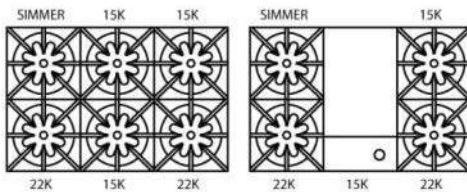

RNB366V2

RNB364GV2

RNB364CBV2

RNB364FTV2