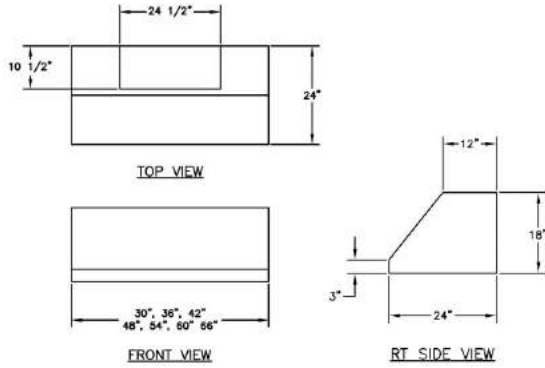

VENTILATION: WALL HOODS PRO-LINE

FEATURES:

- Commercial grade stainless steel construction
- Welded seamless corners
- Dishwasher safe stainless steel baffles
- 3-speed blower/variable light control
- 12" duct cover available (Sold separately)
- Reversible top or rear exhaust
- Remote and In-line fans available
- Transition or collar required for installation (BS-TR6X15/10RD - Sold separately)
- Available in 750+ colors

Model	Description	UMRP	MSRP
BS-PL24240 TS	24" Pro-line Hood	$1,499	$1,769
BS-PL30240 TS	30" Pro-line Hood	$1,499	$1,769
BS-PL36240 TS	36" Pro-line Hood	$1,599	$1,889
BS-PL42240 TS	42" Pro-line Hood	$1,799	$2,099
BS-PL48240 TS	48" Pro-line Hood	$1,899	$2,249
BS-PL54240 TS	54" Pro-line Hood	$1,999	$2,349
BS-PL60240 TS	60" Pro-line Hood	$2,699	$3,199
BS-PL66240 TS	66" Pro-line Hood	$3,099	$3,649
COLOR OPTIONS:			
PAINT HOOD-STD RAL 24-48	Standard 190 RAL Colors	$1,275	$1,500
PAINT HOOD-STD RAL 54-60	Standard 190 RAL Colors	$1,600	$1,900
PAINT HOOD-PM 24-48	Precious Metals Colors	$2,000	$2,400
PAINT HOOD-PM 54-60	Precious Metals Colors	$2,200	$2,600
PAINT HOOD-MC 24-48	Matte Collection Colors	$2,000	$2,400
PAINT HOOD-MC 54-60	Matte Collection Colors	$2,200	$2,600
AVAILABLE DUCT COVERS:			
BS-PLDC3012	30" Duct Cover	$269	$349
BS-PLDC3612	36" Duct Cover	$289	$369
BS-PLDC4212	42" Duct Cover	$299	$399
BS-PLDC4812	48" Duct Cover	$359	$449
BS-PLDC5412	54" Duct Cover	$399	$499
BS-PLDC6012	60" Duct Cover	$459	$549
BS-PLDC6612	66" Duct Cover	$499	$599
BLOWER OPTIONS AND ADDITIONAL ACCESSORIES:			
See page 59			

BLOWER OPTIONS										
	IN-HOOD			IN-LINE			REMOTE		DISCHARGE	
CFM POWER	300	600	1200	300	600	1200	1000	1400	TOP	REAR
MODEL #	BS-CFM-300	BS-CFM-600	BS-CFM-1200	PH-INLB300	PH-INLB600	PH-INLB1200	PH-1000CFMR	PH-1400CFMR		
UMRP	$485	$615	$875	$845	$965	$1,225	$1,225	$1,325		
BS-PL24240 TS	•	•		•	•	•	•	•	•	•
BS-PL30240 TS	•	•	•	•	•	•	•	•	•	•
BS-PL36240 TS	•	•	•	•	•	•	•	•	•	•
BS-PL42240 TS	•	•	•	•	•	•	•	•	•	•
BS-PL48240 TS	•	•	•	•	•	•	•	•	•	•
BS-PL54240 TS	•	•	•	•	•	•	•	•	•	•
BS-PL60240 TS	•	•	•	•	•	•	•	•	•	•
BS-PL66240 TS	•	•	•	•	•	•	•	•	•	•
•	Denotes blower compatible with specific ventilation hood size