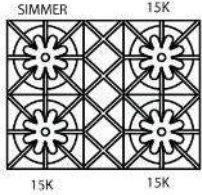

RCS304BV2

Model	Description	UMRP	MSRP
RCS304BV2	4 Burners	$3,649	$4,299
RCS366BV2	6 Burners	$4,199	$4,949
All BlueStar freestanding or slide in appliances must be installed with a UL approved backguard. All RCS-V2 ranges will come with an island trim factory installed. Other backguards must be purchased separately.			
BACKGUARD OPTIONS:			
IT30BSP (Included)	Island Trim Backguard for 30" model	$305	$365
BG630BSP	6" Backguard for 30" model	$345	$405
BG3017BSP	17" Backguard for 30" model	$625	$735
SDHS30BSP	24" High Shelf for 30" model	$825	$975
IT36BSP (Included)	Island Trim Backguard for 36" model	$375	$445
BG636BSP	6" Backguard for 36" model	$415	$485
BG3617BSP	17" Backguard for 36" model	$825	$975
SDHS36BSP	24" High Shelf for 36" model	$995	$1,175
KNOB OPTIONS:			
Pricing for installed knobs. Refer to page 19 for additional custom knob pricing.			
PAINT-STD RAL KNOB	Standard 190 RAL Colors	$80 ea	$95 ea
ADDITIONAL CUSTOMIZATION & ACCESSORY OPTIONS:			
Page 20: Accessories			

FEATURES:

- 15,000 BTU Nova™ open burners
- Precise 130° simmer burner
- Extra-large convection oven with 1850° infrared broiler that accommodates a full size 18" x 26" commercial baking sheet
- Available in stainless steel only
- Includes standard island trim backguard