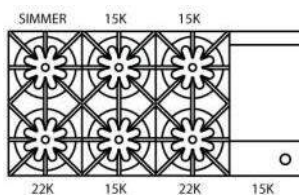

RGTNB486GHCV2