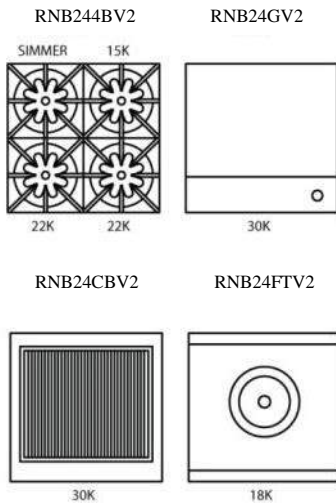

Model	Description	UMRP	MSRP
RNB244BV2	4 Burners	$4,359	$5,149
RNB24GV2	All Griddle	$4,699	$5,549
RNB24CBV2	All Charbroiler	$4,699	$5,549
RNB24FTV2	All French Top	$5,099	$5,999
BACKGUARD OPTIONS:			
IT24BSP (Included)	Island Trim Backguard	$305	$365
BG624BSP	6" Backguard	$345	$405
BG2417BSP	17" Backguard	$625	$735
SDHS24BSP	24" High Shelf	$825	$975
COLOR OPTIONS:			
PAINT-STD RAL 24-36	Standard 190 RAL Colors	$549	$649
PAINT-PM 24-36	Precious Metals Colors	$1,125	$1,325
PAINT-MC 24-36	Matte Collection Colors	$1,125	$1,325
PAINT-STD RAL SIDES	Painted Body Sides – 190 RAL Colors	$349	$425
PAINT-PM SIDES	Painted Body Sides – Precious Metals Colors	$349	$425
PAINT-MC SIDES	Painted Body Sides – Matte Collection	$349	$425
KNOB OPTIONS:			
Pricing for installed knobs. Refer to page 19 for additional custom knob pricing.			
PAINT-STD RAL KNOB	Standard 190 RAL Colors	$80 ea	$95 ea
TRIM OPTIONS:			
PLATED-24-30	Brass, Copper, Chrome, Ant. Brass, Brushed Brass, Ant. Copper, Brushed Copper, Oil Rubbed Bronze, Satin Nickel & Pewter	$845	$995
DOOR OPTIONS:			
SWING DOOR – LH	Left Hinge Door Swing	$825	$975
SWING DOOR – RH	Right Hinge Door Swing	$825	$975
ADDITIONAL CUSTOMIZATION & ACCESSORY OPTIONS:			
Page 19: Color options, Configuration changes & Door options			
Page 20: Plated trim options & Accessories			

FEATURES:

- 22,000 BTU UltraNova™ burners & 15,000 BTU Nova™ burners
- Precise 130° simmer burner
- Available with all burners or add integrated griddle, charbroiler or French top
- Extra-large convection oven with 1850° infrared broiler that accommodates a half size 18" x 13" commercial baking sheet
- Integrated wok cooking
- Available with swing doors
- Available in 750+ colors & finishes plus additional customization options