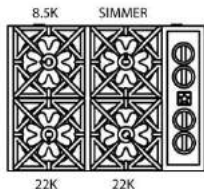

Model	Description	UMRP	MSRP
RBCT304BV2	4 Burners	$1,830	$2,150
RBCT365BV2	5 Burners	$2,350	$2,750
Stainless knobs are standard. Painted knob prices will apply for any other knob selected. Drop-in cooktops do not require a backguard. A wok ring is included with all RBCT units. Burners cannot be moved or upgraded.			
KNOB OPTIONS:			
Pricing for installed knobs. Refer to page 36 for additional custom knob pricing.			
PAINT-STD RAL KNOB	Standard 190 RAL Colors	$80 ea	$95 ea
TRIM OPTIONS:			
PLATED-CKTP24-30	Brass, Copper, Chrome, Ant. Brass, Brushed Brass, Ant. Copper, Brushed Copper, Oil Rubbed Bronze, Satin Nickel & Pewter	$425	$500
PLATED-CKTP36		$635	$750
ADDITIONAL CUSTOMIZATION & ACCESSORY OPTIONS:			
Page 36: Knob color options, Plated trim options & Accessories			

RBCT304V2