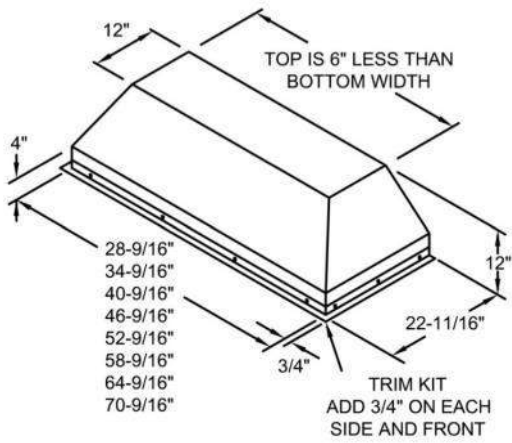

VENTILATION: LINERS PROFESSIONAL METAL LINER

Model	Description	UMRP	MSRP
BS-PMLSS-28-SS-3	28" Pro Metal Liner w/ 300 CFM Blower	$1,099	$1,299
BS-PMLSS-28-SS-6	28" Pro Metal Liner w/ 600 CFM Blower	$1,399	$1,649
BS-PMLSS-34-SS	34" Metal Liner w/ 300 or 600 CFM Blower	$1,199	$1,449
BS-PMLSS-40-SS	40" Pro Metal Liner	$1,299	$1,549
BS-PMLSS-46-SS	46" Pro Metal Liner	$1,399	$1,649
BS-PMLSS-52-SS	52" Pro Metal Liner	2,099	$2,489
BS-PMLSS-58-SS	58" Pro Metal Liner	$2,499	$2,949
BS-PMLSS-64-SS	64" Pro Metal Liner	$2,799	$3,299
BS-PMLSS-70-SS	70" Pro Metal Liner	$2,999	$3,599
BLOWER OPTIONS AND ADDITIONAL ACCESSORIES:			
See page 59			

FEATURES:

- Seamed construction
- Commercial style stainless steel baffle filter system
- 3-speed blower/variable light control
- 28" & 34" models come with 300 or 600 CFM internal fan included
  (Must be included on order)
- Accommodates top discharge or rear discharge
- High heat sensor
- Transition or collar included

BLOWER OPTIONS										
	IN-HOOD			IN-LINE			REMOTE		DISCHARGE	
CFM POWER	300	600	1200	300	600	1200	1000	1400	TOP	REAR
MODEL #	PH-CFM-300	PH-CFM-600	PH-CFM-1200	PH-INLB300	PH-INLB600	PH-INBL1200	PH-1000CFMR	PH-1400CFMR		
UMRP	$485	$615	$875	$845	$965	$1,225	$1,225	$1,325		
BS-PMLSS-28-SS-3	•	•		•	•	•	•	•	•	•
BS-PMLSS-28-SS-6	•	•		•	•	•	•	•	•	•
BS-PMLSS-34-SS	•	•	•	•	•	•	•	•	•	•
BS-PMLSS-40-SS	•	•	•	•	•	•	•	•	•	•
BS-PMLSS-46-SS	•	•	•	•	•	•	•	•	•	•
BS-PMLSS-52-SS	•	•	•	•	•	•	•	•	•	•
BS-PMLSS-58-SS	•	•	•	•	•	•	•	•	•	•
BS-PMLSS-64-SS	•	•	•	•	•	•	•	•	•	•
BS-PMLSS-70-SS	•	•	•	•	•	•	•	•	•	•
•	Denotes blower compatible with specific ventilation hood size