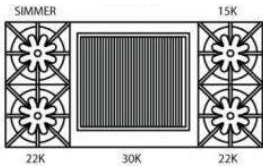

RGTNB484FTV2

Model	Description	UMRP	MSRP
RNB488BV2	8 Burners	\$8,999	\$10,599
RNB486GV2	6 Burners w/ 12" Griddle	\$9,599	\$11,299
RNB486CBV2	6 Burners w/ 12" Char. Br.	\$9,599	\$11,299
RNB484GV2	4 Burners w/ 24" Griddle	\$10,119	\$11,899
RNB484CBV2	4 Burners w/ 24" Char. Br.	\$10,119	\$11,899
RNB484GCBV2	4 Burners w/ 12" Griddle & Char. Br.	\$10,119	\$11,899
RNB484FTBV2	4 Burners w/ 24" French Top	\$10,999	\$12,949
<b>BACKGUARD OPTIONS:</b>			
IT48BSP (Included)	Island Trim Backguard	\$535	\$625
BG648BSP	6" Backguard	\$585	\$685
BG4817BSP	17" Backguard	\$1,235	\$1,455
SDHS48BSP	24" High Shelf	\$1,325	\$1,555
<b>COLOR OPTIONS:</b>			
PAINT-STD RAL 48-60	Standard 190 RAL Colors	\$749	\$889
PAINT-PM 48-60	Precious Metals Colors	\$1,325	\$1,555
PAINT-MC 48-60	Matte Collection Colors	\$1,325	\$1,555
PAINT-STD RAL SIDES	Painted Body Sides – 190 RAL Colors	\$349	\$425
PAINT-PM SIDES	Painted Body Sides – Precious Metals Colors	\$349	\$425
PAINT-MC SIDES	Painted Body Sides – Matte Collection	\$349	\$425
<b>KNOB OPTIONS:</b>			
Pricing for installed knobs. Refer to page 19 for additional custom knob pricing.			
PAINT-STD RAL KNOB	Standard 190 RAL Colors	\$80 ea	\$95 ea
<b>TRIM OPTIONS:</b>			
PLATED-48	Brass, Copper, Chrome, Ant. Brass, Brushed Brass, Ant. Copper, Brushed Copper, Oil Rubbed Bronze, Satin Nickel & Pewter	\$1,240	\$1,450
<b>DOOR OPTIONS:</b>			
SWING DOOR – LH	Left Door Swing	\$825	\$975
SWING DOOR – RH	Right Door Swing	\$825	\$975
<b>ADDITIONAL CUSTOMIZATION &amp; ACCESSORY OPTIONS:</b>			
Page 19: Color options, Configuration changes & Door options			
Page 20: Plated trim options & Accessories			