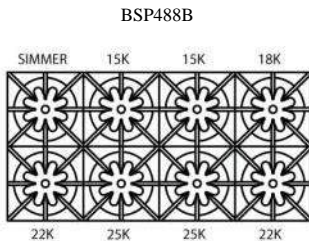

Model	Description	UMRP	MSRP
BSP488B	8 Burners	$11,675	$13,775
All BlueStar freestanding ranges or slide in appliances must be installed with a UL approved backguard. ALL PLATINUM ranges will come with a grate height island trim factory installed. All PLATINUM ranges will come with an Interchangeable Griddle Charbroiler included. Additional Interchangeable Griddle Charbroiler plates may be purchased for PLATINUM SERIES ONLY, serial number must be provided to order after sale. Stainless knobs are standard, any knob other than SS knobs are an upcharge for a painted knob. Other backguards must be purchased separately. The gas type on the Platinum Series RANGES ONLY cannot be field converted due to the oven's PowR burner.			
BACKGUARD OPTIONS:			
IT48BSP (Included)	Island Trim Backguard	$535	$625
BG648BSP	6" Backguard	$585	$685
BG4817BSP	17" Backguard	$1,235	$1,455
SDHS48BSP	24" High Shelf	$1,325	$1,555
COLOR OPTIONS:			
PAINT-STD RAL 48-60	Standard 190 RAL Colors	$749	$889
PAINT-PM 48-60	Precious Metals Colors	$1,325	$1,555
PAINTE-MC 48-60	Matte Collection Colors	$1,325	$1,555
PAINT-STD RAL SIDES	Painted Body Sides – 190 RAL Colors	$349	$425
PAINT-PM SIDES	Painted Body Sides – Precious Metals Colors	$349	$425
PAINT-MC SIDES	Painted Body Sides – Matte Collection	$349	$425
KNOB OPTIONS:			
Pricing for installed knobs. Refer to page 19 for additional custom knob pricing.			
PAINT-STD RAL KNOB	Standard 190 RAL Colors	$80 ea	$95 ea
TRIM OPTIONS:			
PLATED-48BSP	Brass, Copper, Chrome, Ant. Brass, Brushed Brass, Ant. Copper, Brushed Copper, Oil Rubbed Bronze, Satin Nickel & Pewter	$1,325	$1,550
ADDITIONAL CUSTOMIZATION & ACCESSORY OPTIONS:			
Page 19: Color options, Configuration changes & Door options			
Page 20: Plated trim options & Accessories			

FEATURES:

- 25,000 BTU PrimaNova™ burners
- All burners, plus Interchangeable Griddle and Charbroiler
- The PowR Oven™ provides 40% faster preheating and 30% increase in oven efficiency
- Gentle 130° simmer burner
- Integrated wok cooking
- Extra-large oven with True European Convection and 1850° infrared broiler
- Accommodates a full-size commercial 18" x 26" baking sheet
- Available in 750+ colors and finishes
- Handcrafted in Pennsylvania since 1880