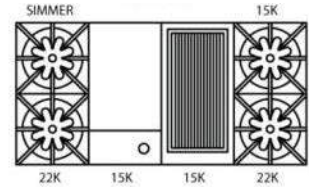

RGTNB484GCBV2