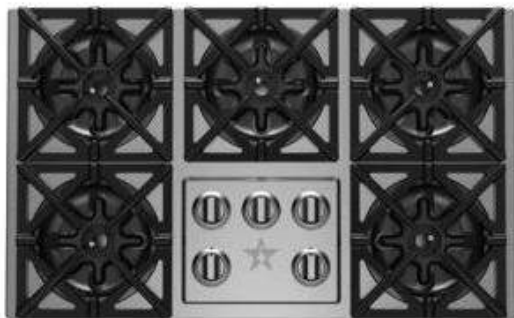

COOKTOPS RBCT SERIES

Model Shown: RBCT365BV2

Model	Description	UMRP	MSRP
RBCT304BV2	4 Burners	$1,830	$2,150
RBCT365BV2	5 Burners	$2,350	$2,750
Stainless knobs are standard. Painted knob prices will apply for any other knob selected. Drop-in cooktops do not require a backguard. A wok ring is included with all RBCT units. Burners cannot be moved or upgraded.			
KNOB OPTIONS:			
Pricing for installed knobs. Refer to page 36 for additional custom knob pricing.			
PAINT-STD RAL KNOB	Standard 190 RAL Colors	$80 ea	$95 ea
TRIM OPTIONS:			
PLATED-CKTP24-30	Brass, Copper, Chrome, Ant. Brass, Brushed Brass, Ant. Copper, Brushed Copper, Oil Rubbed Bronze, Satin Nickel & Pewter	$425	$500
PLATED-CKTP36		$635	$750
ADDITIONAL CUSTOMIZATION & ACCESSORY OPTIONS:			
Page 36: Knob color options, Plated trim options & Accessories			

FEATURES:

- 22,000 BTU UltraNova™ burners & 15,000 BTU Nova™ burners
- Precise 130° simmer burner
- Full motion grates
- Stainless steel knobs and available customization
- Enhanced compatibility with BlueStar Electric Wall Oven