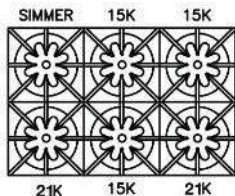

# FREESTANDING RANGES SEALED BURNER SERIES

Model Shown: RCS36SBV2

RCS30SBV2

RCS36SBV2

Model	Description	UMRP	MSRP
RCS30SBV2	4 Burners	\$3,499	\$4,149
RCS36SBV2	6 Burners	\$3,999	\$4,699
All BlueStar freestanding ranges or slide in appliances must be installed with a UL approved backguard. All Sealed Burner Series ranges will come with an island trim factory installed. The gas type on the Sealed Burner Series should not be converted.			
<b>BACKGUARD OPTIONS:</b>			
IT24BSP	Island Trim Backguard for 24" model	\$305	\$365
BG624BSP	6" Backguard for 24" model	\$345	\$405
BG2417BSP	17" Backguard for 24" model	\$625	\$735
SDHS24BSP	24" High Shelf for 24" model	\$825	\$975
IT30BSP (Included)	Island Trim Backguard for 30" model	\$305	\$365
BG630BSP	6" Backguard for 30" model	\$345	\$405
BG3017BSP	17" Backguard for 30" model	\$625	\$735
SDHS30BSP	24" High Shelf for 30" model	\$825	\$975
IT36BSP (Included)	Island Trim Backguard for 36" model	\$375	\$445
BG636BSP	6" Backguard for 36" model	\$415	\$485
BG3617BSP	17" Backguard for 36" model	\$825	\$975
SDHS36BSP	24" High Shelf for 36" model	\$995	\$1,175
<b>KNOB OPTIONS:</b>			
Pricing for installed knobs. Refer to page XX for additional custom knob pricing.			
PAINT-STD RAL KNOB	Standard 190 RAL Colors	\$80 ea	\$95 ea
<b>ADDITIONAL CUSTOMIZATION &amp; ACCESSORY OPTIONS:</b>			
Page 20: Accessories			