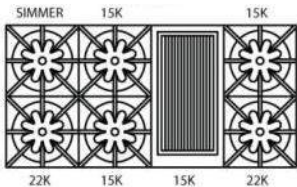

RGTNB486CBV2