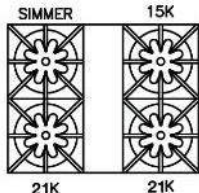

FREESTANDING RANGES SEALED BURNER SERIES

RCS30SBV2

Model	Description	UMRP	MSRP
RCS30SBV2	4 Burners	$3,499	$4,149
RCS36SBV2	6 Burners	$3,999	$4,699
All BlueStar freestanding ranges or slide in appliances must be installed with a UL approved backguard. All Sealed Burner Series ranges will come with an island trim factory installed. The gas type on the Sealed Burner Series should not be converted.			
BACKGUARD OPTIONS:			
IT24BSP	Island Trim Backguard for 24" model	$305	$365
BG624BSP	6" Backguard for 24" model	$345	$405
BG2417BSP	17" Backguard for 24" model	$625	$735
SDHS24BSP	24" High Shelf for 24" model	$825	$975
IT30BSP (Included)	Island Trim Backguard for 30" model	$305	$365
BG630BSP	6" Backguard for 30" model	$345	$405
BG3017BSP	17" Backguard for 30" model	$625	$735
SDHS30BSP	24" High Shelf for 30" model	$825	$975
IT36BSP (Included)	Island Trim Backguard for 36" model	$375	$445
BG636BSP	6" Backguard for 36" model	$415	$485
BG3617BSP	17" Backguard for 36" model	$825	$975
SDHS36BSP	24" High Shelf for 36" model	$995	$1,175
KNOB OPTIONS:			
Pricing for installed knobs. Refer to page XX for additional custom knob pricing.			
PAINT-STD RAL KNOB	Standard 190 RAL Colors	$80 ea	$95 ea
ADDITIONAL CUSTOMIZATION & ACCESSORY OPTIONS:			
Page 20: Accessories			

FEATURES:

- Sealed burner design with up to 21,000 BTUs of power
- Precise simmer burner
- Extra-large convection oven with 1850° infrared broiler that accommodates a full size 18" x 26" commercial baking sheet. 24" model accommodates half size baking sheet.
- 24" depth for compatibility with standard kitchen cabinetry
- Includes standard island trim backguard
- Available in stainless steel only