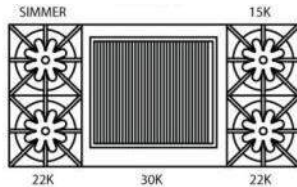

RGTNB484CBV2