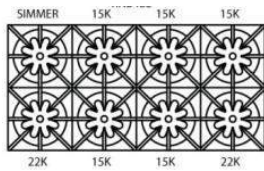

RNB488V2

RNB484GV2