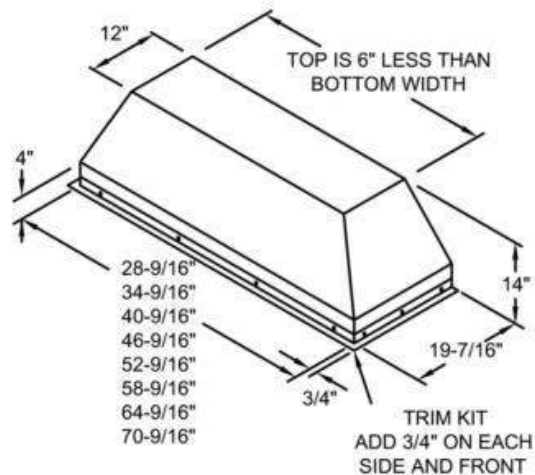

VENTILATION: LINERS

METAL LINER SLOPED SIDES

Model	Description	UMRP	MSRP
BS-MLSS-28-SS-3	28" Metal Liner w/ 300 CFM Blower	$1,099	$1,299
BS-MLSS-28-SS-6	28" Metal Liner w/ 600 CFM Blower	$1,399	$1,649
BS-MLSS-34-SS	34" Metal Liner w/ 300 or 600 CFM Blower	$1,199	$1,449
BS-MLSS-40-SS	40" Metal Liner	$1,299	$1,549
BS-MLSS-46-SS	46" Metal Liner	$1,399	$1,649
BS-MLSS-52-SS	52" Metal Liner	2,099	$2,489
BS-MLSS-58-SS	58" Metal Liner	$2,499	$2,949
BS-MLSS-64-SS	64" Metal Liner	$2,799	$3,299
BS-MLSS-70-SS	70" Metal Liner	$2,999	$3,599
BLOWER OPTIONS AND ADDITIONAL ACCESSORIES:			
See page 59			

FEATURES:

- Seamed construction
- Commercial style stainless steel baffle filter system
- 3-speed blower/variable light control
- 28" & 34" models come with 300 or 600 CFM internal fan included
  (Must be included on order)
- Accommodates top discharge or rear discharge
- High heat sensor
- Transition or collar included

BLOWER OPTIONS										
CFM POWER	IN-HOOD			IN-LINE			REMOTE		DISCHARGE	
	300	600	1200	300	600	1200	1000	1400	TOP	REAR
MODEL #	PH-CFM-300	PH-CFM-600	PH-CFM-1200	PH-INLB300	PH-INLB600	PH-INBL1200	PH-1000CFMR	PH-1400CFMR		
UMRP	$485	$615	$875	$845	$965	$1,225	$1,225	$1,325		
BS-MLSS-28-SS-3	•	•		•	•	•	•	•	•	•
BS-MLSS-28-SS-6	•	•		•	•	•	•	•	•	•
BS-MLSS-34-SS	•	•	•	•	•	•	•	•	•	•
BS-MLSS-40-SS	•	•	•	•	•	•	•	•	•	•
BS-MLSS-46-SS	•	•	•	•	•	•	•	•	•	•
BS-MLSS-52-SS	•	•	•	•	•	•	•	•	•	•
BS-MLSS-58-SS	•	•	•	•	•	•	•	•	•	•
BS-MLSS-64-SS	•	•	•	•	•	•	•	•	•	•
BS-MLSS-70-SS	•	•	•	•	•	•	•	•	•	•
•	Denotes blower compatible with specific ventilation hood size