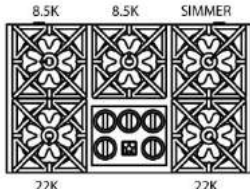

COOKTOPS RBCT SERIES

Model Shown: RBCT365BV2

Model	Description	UMRP	MSRP
RBCT304BV2	4 Burners	$1,830	$2,150
RBCT365BV2	5 Burners	$2,350	$2,750
Stainless knobs are standard. Painted knob prices will apply for any other knob selected. Drop-in cooktops do not require a backguard. A wok ring is included with all RBCT units. Burners cannot be moved or upgraded.			
KNOB OPTIONS:			
Pricing for installed knobs. Refer to page 36 for additional custom knob pricing.			
PAINT-STD RAL KNOB	Standard 190 RAL Colors	$80 ea	$95 ea
TRIM OPTIONS:			
PLATED-CKTP24-30	Brass, Copper, Chrome, Ant. Brass, Brushed Brass, Ant. Copper, Brushed Copper, Oil Rubbed Bronze, Satin Nickel & Pewter	$425	$500
PLATED-CKTP36		$635	$750
ADDITIONAL CUSTOMIZATION & ACCESSORY OPTIONS:			
Page 36: Knob color options, Plated trim options & Accessories			

RBCT365V2

FEATURES:

- 22,000 BTU UltraNova™ burners & 15,000 BTU Nova™ burners
- Precise 130° simmer burner
- Full motion grates
- Stainless steel knobs and available customization
- Enhanced compatibility with BlueStar Electric Wall Oven