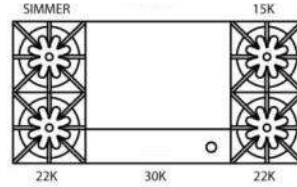

RGTNB484GV2