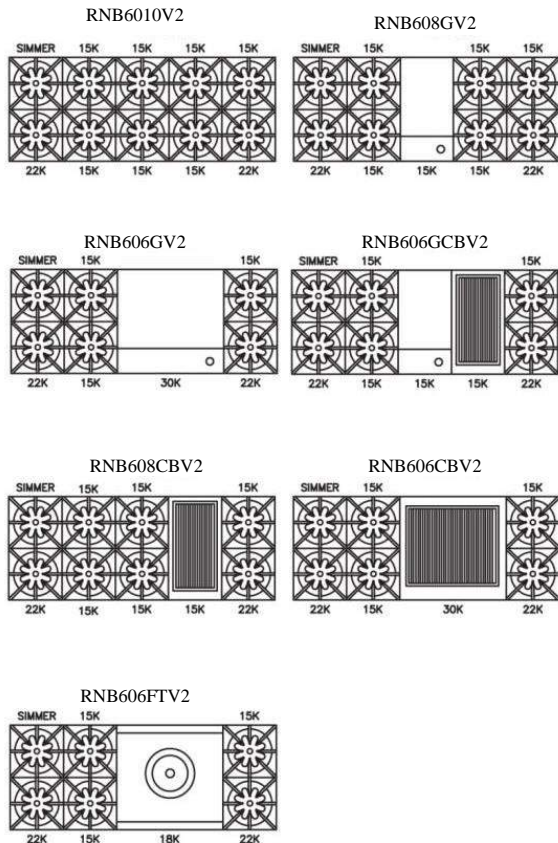

Model Shown: RNB606CBV2

Model	Description	UMRP	MSRP
RNB6010BV2	10 Burners	$15,199	$17,899
RNB608GV2	8 Burners w/ 12" Griddle	$14,499	$17,049
RNB608CBV2	8 Burners w/ 12" Char. Br.	$14,499	$17,049
RNB606GV2	6 Burners w/ 24" Griddle	$15,299	$17,999
RNB606CBV2	6 Burners w/ 24" Char. Br.	$15,299	$17,999
RNB606GCBV2	6 Burners w/ 12" Griddle & Char. Br.	$15,599	$18,349
RNB606FTBV2	6 Burners w/ 24" French Top	$16,059	$18,899
BACKGUARD OPTIONS:			
IT60BSP (Included)	Island Trim Backguard	$695	$825
BG660BSP	6" Backguard	$860	$1,025
BG6017BSP	17" Backguard	$1,400	$1,645
SDHS60BSP	24" High Shelf	$1,595	$1,875
COLOR OPTIONS:			
PAINT-STD RAL 48-60	Standard 190 RAL Colors	$749	$889
PAINT-PM 48-60	Precious Metals Colors	$1,325	$1,555
PAINT-MC 48-60	Matte Collection Colors	$1,325	$1,555
PAINT-STD RAL SIDES	Painted Body Sides – 190 RAL Colors	$349	$425
PAINT-PM SIDES	Painted Body Sides – Precious Metals Colors	$349	$425
PAINT-MC SIDES	Painted Body Sides – Matte Collection	$349	$425
KNOB OPTIONS:			
Pricing for installed knobs. Refer to page 19 for additional custom knob pricing.			
PAINT-STD RAL KNOB	Standard 190 RAL Colors	$80 ea	$95 ea
TRIM OPTIONS:			
PLATED-60	Brass, Copper, Chrome, Ant. Brass, Brushed Brass, Ant. Copper, Brushed Copper, Oil Rubbed Bronze, Satin Nickel & Pewter	$1,400	$1,650
DOOR OPTIONS:			
SWING DOOR – LH	Left Door Swing	$825	$975
SWING DOOR – RH	Right Door Swing	$825	$975
ADDITIONAL CUSTOMIZATION & ACCESSORY OPTIONS:			
Page 19: Color options, Configuration changes & Door options			
Page 20: Plated trim options & Accessories			

FEATURES:

- 22,000 BTU UltraNova™ burners & 15,000 BTU Nova™ burners
- Precise 130° simmer burner
- Available with all burners or add integrated griddle, charbroiler or French top
- Extra-large convection oven with 1850° infrared broiler that accommodates a full size 18" x 26" commercial baking sheet
- Integrated wok cooking
- Available with swing doors
- Available in 750+ colors & finishes plus additional customization options