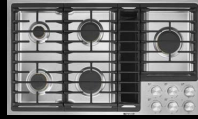

The redesigned ventilation system of this luxury downdraft cooktop effectively captures cooking vapors at a low 310 CFM without any performance loss

DuraFinish® protection resists yellowing, staining and scratching.

# DOWNDRAFT COOKTOP PRICING

JGD3430G(B/S)

JGD3536G(B/S)

JED3430G(B/S)

JED3536G(B/S)

JED4430G(B/S)

JED4536G(B/S)

Fuel Type	Gas	Gas	Electric	Electric	Electric	Electric
Finishes	Black/Stainless	Black/Stainless	Black/Stainless	Black/Stainless	Black/Stainless	Black/Stainless
Ventilation	Downdraft	Downdraft	Downdraft	Downdraft	Downdraft	Downdraft
Controls	Knobs	Knobs	Knobs	Knobs	Glass-Touch	Glass-Touch
UMRP	\$1749/1849	\$1949/2049	\$1599/1699	\$1799/1899	\$1899/1999	\$2099/2199
Cost	\$1224/1294	\$1364/1434	\$1119/1189	\$1259/1329	\$1329/1399	\$1469/1539
Trade Margin	30%	30%	30%	30%	30%	30%

# DOWNDRAFT COOKTOP EURO-STYLE SUITE EXAMPLE

30" Double Wall Oven with V2™ Vertical Dual-Fan Convection System JJW3830DS

\$5,199

36" Gas Downdraft Cooktop JGD3536GS

\$2,049

TriFecta™ Dishwasher with 46 dBA JDBg000CWS