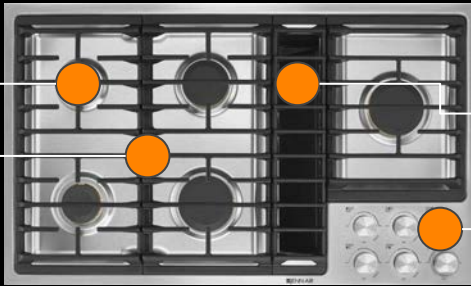

Located beneath the air grill, the plenum, through which air is drawn, is easy to clean thanks to its short height, a unique feature of Jenn-Air® JX3™ downdraft cooktops

## DOWNDRAFT COOKTOP MODEL FEATURES

Elegant brass burners effectively direct heat for desired cooking results and can be removed for easy cleaning

Porcelain-on-Cast Iron Continuous Grates

The ventilation system of this luxury downdraft cooktop features a perimetric design that generates rapid and efficient air movement, allowing it to effectively capture cooking vapors at a low 310 CFM