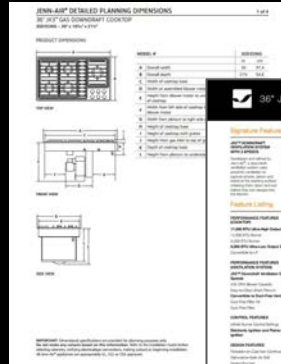

# DOWNDRAFT COOKTOP MARKETING ASSETS AND ACTIVATIONS

JennAir.com (Desktop and Mobile)

Spec Sheets and Dimension Guides