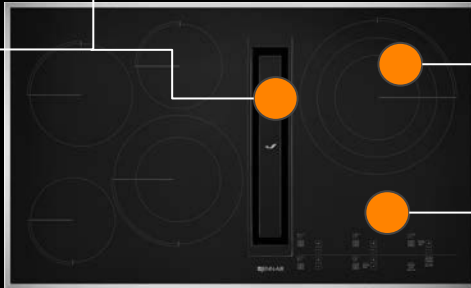

Highly responsive cooking controls with a glass overlay that respond to touch and feature an easy-to-read LED display