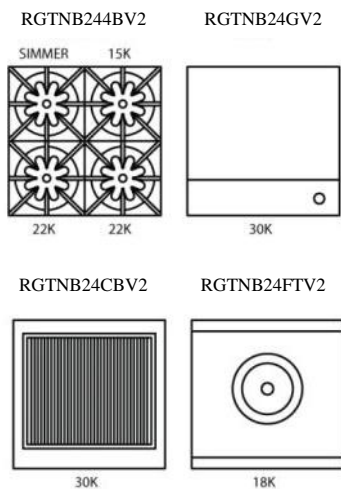

Model	Description	UMRP	MSRP
RGTNB244BV2	4 Burners	$3,399	$3,999
RGTNB24GV2	All Griddle	$3,399	$3,999
RGTNB24CBV2	All Charbroiler	$3,399	$3,999
RGTNB24FTV2	All French Top	$3,499	$4,149
BACKGUARD OPTIONS:			
IT24BSP (Included)	Island Trim Backguard	$305	$365
BG624BSP	6" Backguard	$345	$405
BG2417BSP	17" Backguard	$625	$735
SDHS24BSP	24" High Shelf	$825	$975
KNOB OPTIONS:			
Pricing for installed knobs. Refer to page 34 for additional custom knob pricing.			
PAINT-STD RAL KNOB	Standard 190 RAL Colors	$80 ea	$95 ea
TRIM OPTIONS:			
PLATED-CKTP24-30	Brass, Copper, Chrome, Ant. Brass, Brushed Brass, Ant. Copper, Brushed Copper, Oil Rubbed Bronze, Satin Nickel & Pewter	$425	$500
ADDITIONAL CUSTOMIZATION & ACCESSORY OPTIONS:			
Page 34: Knob color options, Configuration changes, Plated trim options & Accessories			

FEATURES:

- 22,000 BTU UltraNova™ burners & 15,000 BTU Nova™ burners
- Precise 130° simmer burner
- Available with all burners or add integrated griddle, charbroiler or French top
- Integrated wok cooking
- Handcrafted in Pennsylvania since 1880