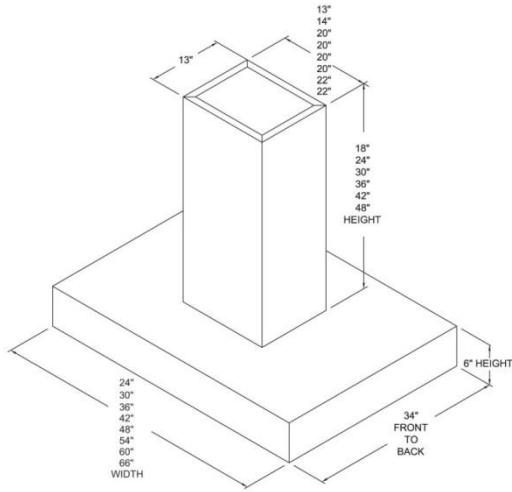

VENTILATION: ISLAND HOODS MANHATTAN

FEATURES:

- Handcrafted seamless construction with 16 gauge material
- Commercial style stainless steel baffle filter system
- 3-speed blower/variable light control
- Accommodates top discharge only
- High heat sensor
- 24", 30" & 36" models: 300 or 600 CFM internal fan included
- Available in 750+ colors
- Transition or collar included

Model	Description	UMRP	MSRP
BS-MANH-I-24-SS	24" Manhattan w/ 300 or 600 CFM Blower	$3,450	$4,050
BS-MANH-I-30-SS	30" Manhattan w/ 300 or 600 CFM Blower	$3,550	$4,200
BS-MANH-I-36-SS	36" Manhattan w/ 300 or 600 CFM Blower	$3,650	$4,300
BS-MANH-I-42-SS	42" Manhattan	$3,700	$4,350
BS-MANH-I-48-SS	48" Manhattan	$3,750	$4,450
BS-MANH-I-54-SS	54" Manhattan	$3,800	$4,500
BS-MANH-I-60-SS	60" Manhattan	$3,850	$4,550
BS-MANH-I-66-SS	66" Manhattan	$4,150	$4,900
COLOR OPTIONS:			
PAINT HOOD-STD RAL 24-48	Standard 190 RAL Colors	$1,275	$1,500
PAINT HOOD-STD RAL 54-60	Standard 190 RAL Colors	$1,600	$1,900
PAINT HOOD-PM 24-48	Precious Metals Colors	$2,000	$2,400
PAINT HOOD-PM 54-60	Precious Metals Colors	$2,200	$2,600
PAINT HOOD-MC 24-48	Matte Color Collection	$2,000	$2,400
PAINT HOOD-MC 54-60	Matte Color Collection	$2,200	$2,600
DUCT COVERS:			
Requires use of fan housing included. 18" and 24" duct covers are included, please specify on order.			
PH-DC18MANH__ISS	18" High Duct Cover (Included)	N/C	N/C
PH-DC24MANH__ISS	24" High Duct Cover (Included)	N/C	N/C
PH-DC30MANH__ISS	30" High Duct Cover	$595	$695
PH-DC36MANH__ISS	36" High Duct Cover	$645	$745
PH-DC42MANH__ISS	42" High Duct Cover	$695	$795
PH-DC48MANH__ISS	48" High Duct Cover	$745	$875
BLOWER OPTIONS AND ADDITIONAL ACCESSORIES:			
See page 59			

BLOWER OPTIONS										
MODEL	IN-HOOD			IN-LINE			REMOTE		DISCHARGE	
	300	600	1200	300	600	1200	1000	1400	TOP	REAR
BS-MANH-I-24-SS	•	•		•	•	•	•	•	•	
BS-MANH-I-30-SS	•	•		•	•	•	•	•	•	
BS-MANH-I-36-SS	•	•		•	•	•	•	•	•	
BS-MANH-I-42-SS	•	•	•	•	•	•	•	•	•	
BS-MANH-I-48-SS	•	•	•	•	•	•	•	•	•	
BS-MANH-I-54-SS	•	•	•	•	•	•	•	•	•	
BS-MANH-I-60-SS	•	•	•	•	•	•	•	•	•	
BS-MANH-I-66-SS	•	•	•	•	•	•	•	•	•	
•	Denotes blower compatible with specific ventilation hood size