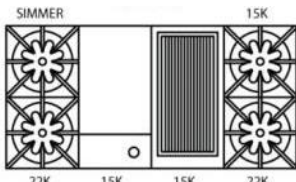

FREESTANDING RANGES

48" NOVA (RNB) SERIES

Model Shown: RNB486GCBV2

RNB488V2

RNB486GV2

RNB484GV2

RNB484GCBV2

RNB486CBV2