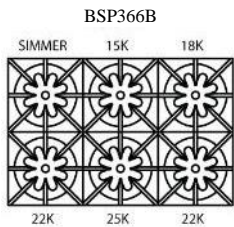

Model	Description	UMRP	MSRP
BSP366B	6 Burners	$8,195	$9,675
All BlueStar freestanding ranges or slide in appliances must be installed with a UL approved backguard. ALL PLATINUM ranges will come with a grate height island trim factory installed. All PLATINUM ranges will come with an Interchangeable Griddle Charbroiler included. Additional Interchangeable Griddle Charbroiler plates may be purchased for PLATINUM SERIES ONLY, serial number must be provided to order after sale. Stainless knobs are standard, any knob other than SS knobs are an upcharge for a painted knob. Other backguards must be purchased separately. The gas type on the Platinum Series RANGES ONLY cannot be field converted due to the oven's PowR burner.			
BACKGUARD OPTIONS:			
IT36BSP (Included)	Island Trim Backguard	$375	$445
BG636BSP	6" Backguard	$415	$485
BG3617BSP	17" Backguard	$825	$975
SDHS36BSP	24" High Shelf	$995	$1,175
COLOR OPTIONS:			
PAINT-STD RAL 24-36	Standard 190 RAL Colors	$549	$649
PAINT-PM 24-36	Precious Metals Colors	$1,125	$1,325
PAINT-MC 24-36	Matte Collection Colors	$1,125	$1,325
PAINT-STD RAL SIDES	Painted Body Sides – 190 RAL Colors	$349	$425
PAINT-PM SIDES	Painted Body Sides – Precious Metals Colors	$349	$425
PAINT-MC SIDES	Painted Body Sides – Matte Collection	$349	$425
KNOB OPTIONS:			
Pricing for installed knobs. Refer to page 19 for additional custom knob pricing.			
PAINT-STD RAL KNOB	Standard 190 RAL Colors	$80 ea	$95 ea
TRIM OPTIONS:			
PLATED-36BSP	Brass, Copper, Chrome, Ant. Brass, Brushed Brass, Ant. Copper, Brushed Copper, Oil Rubbed Bronze, Satin Nickel & Pewter	$1,075	$1,265
ADDITIONAL CUSTOMIZATION & ACCESSORY OPTIONS:			
Page 19: Color options, Configuration changes & Door options			
Page 20: Plated trim options & Accessories			

FEATURES:

- 25,000 BTU PrimaNova™ burners
- All burners, plus Interchangeable Griddle and Charbroiler
- The PowR Oven™ provides 40% faster preheating and 30% increase in oven efficiency
- Gentle 130° simmer burner
- Integrated wok cooking
- Extra-large oven with True European Convection and 1850° infrared broiler
- Accommodates a full-size commercial 18" x 26" baking sheet
- Available in 750+ colors and finishes
- Handcrafted in Pennsylvania since 1880