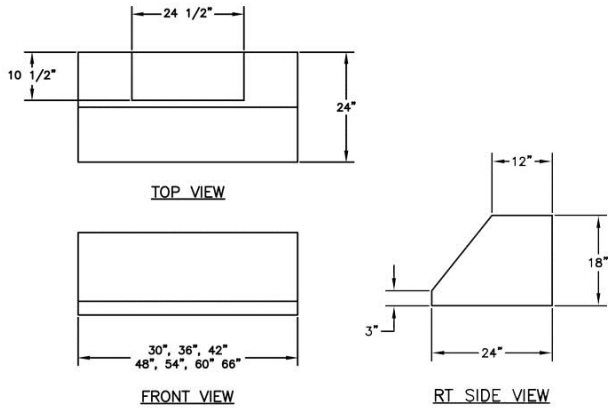

VENTILATION: WALL HOODS PRO-LINE

FEATURES:

- Commercial grade 16 gauge 300 stainless steel construction
- Welded seamless corners
- Dishwasher safe stainless steel baffles
- 3-speed blower/variable light control
- Reversible top or rear exhaust
- Remote and In-line fans available

Model	Description	UMRP	MSRP
BS-PL24240 TS	24" Pro-line Hood	$1,499	$1,769
BS-PL30240 TS	30" Pro-line Hood	$1,499	$1,769
BS-PL36240 TS	36" Pro-line Hood	$1,599	$1,889
BS-PL42240 TS	42" Pro-line Hood	$1,799	$2,099
BS-PL48240 TS	48" Pro-line Hood	$1,899	$2,249
BS-PL54240 TS	54" Pro-line Hood	$1,999	$2,349
BS-PL60240 TS	60" Pro-line Hood	$2,699	$3,199
BS-PL66240 TS	66" Pro-line Hood	$3,099	$3,649
COLOR OPTIONS:			
PAINT HOOD-STD RAL 24-48	Standard 190 RAL Colors	$1,275	$1,500
PAINT HOOD-STD RAL 54-60	Standard 190 RAL Colors	$1,600	$1,900
PAINT HOOD-PM 24-48	Precious Metals Colors	$2,000	$2,400
PAINT HOOD-PM 54-60	Precious Metals Colors	$2,200	$2,600
PAINT HOOD-MC 24-48	Matte Collection Colors	$2,000	$2,400
PAINT HOOD-MC 54-60	Matte Collection Colors	$2,200	$2,600
AVAILABLE DUCT COVERS:			
BS-PLDC3012	30" Duct Cover	$269	$349
BS-PLDC3612	36" Duct Cover	$289	$369
BS-PLDC4212	42" Duct Cover	$299	$399
BS-PLDC4812	48" Duct Cover	$359	$449
BS-PLDC5412	54" Duct Cover	$399	$499
BS-PLDC6012	60" Duct Cover	$459	$549
BS-PLDC6612	66" Duct Cover	$499	$599
BLOWER OPTIONS AND ADDITIONAL ACCESSORIES:			
See page 59			

BLOWER OPTIONS										
MODEL	IN-HOOD			IN-LINE			REMOTE		DISCHARGE	
	300	600	1200	300	600	1200	1000	1400	TOP	REAR
BS-PL24240 TS	•	•		•	•	•	•	•	•	•
BS-PL30240 TS	•	•	•	•	•	•	•	•	•	•
BS-PL36240 TS	•	•	•	•	•	•	•	•	•	•
BS-PL42240 TS	•	•	•	•	•	•	•	•	•	•
BS-PL48240 TS	•	•	•	•	•	•	•	•	•	•
BS-PL54240 TS	•	•	•	•	•	•	•	•	•	•
BS-PL60240 TS	•	•	•	•	•	•	•	•	•	•
BS-PL66240 TS	•	•	•	•	•	•	•	•	•	•
•	Denotes blower compatible with specific ventilation hood size