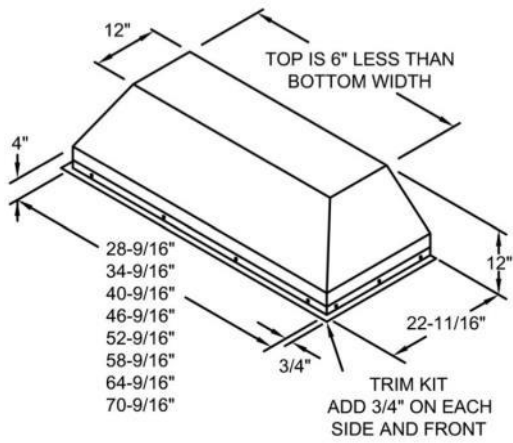

VENTILATION: LINERS

PROFESSIONAL METAL LINER

Model	Description	UMRP	MSRP
BS-PMLSS-28-SS-3	28" Pro Metal Liner w/ 300 CFM Blower	$1,099	$1,299
BS-PMLSS-28-SS-6	28" Pro Metal Liner w/ 600 CFM Blower	$1,399	$1,649
BS-PMLSS-34-SS	34" Pro Metal Liner	$1,199	$1,449
BS-PMLSS-40-SS	40" Pro Metal Liner	$1,299	$1,549
BS-PMLSS-46-SS	46" Pro Metal Liner	$1,399	$1,649
BS-PMLSS-52-SS	52" Pro Metal Liner	2,099	$2,489
BS-PMLSS-58-SS	58" Pro Metal Liner	$2,499	$2,949
BS-PMLSS-64-SS	64" Pro Metal Liner	$2,799	$3,299
BS-PMLSS-70-SS	70" Pro Metal Liner	$2,999	$3,599
BLOWER OPTIONS AND ADDITIONAL ACCESSORIES:			
See page 59			

FEATURES:

- Seamed construction
- Commercial style stainless steel baffle filter system
- 3-speed blower/variable light control
- 28" & 34" models come with 300 or 600 CFM internal fan included (*Must be included on order*)
- Accommodates top discharge only
- High heat sensor
- Transition or collar included

BLOWER OPTIONS										
MODEL	IN-HOOD			IN-LINE			REMOTE		DISCHARGE	
	300	600	1200	300	600	1200	1000	1400	TOP	REAR
BS-PMLSS-28-SS-3	•	•		•	•	•	•	•	•	•
BS-PMLSS-28-SS-6	•	•		•	•	•	•	•	•	•
BS-PMLSS-34-SS	•	•	•	•	•	•	•	•	•	•
BS-PMLSS-40-SS	•	•	•	•	•	•	•	•	•	•
BS-PMLSS-46-SS	•	•	•	•	•	•	•	•	•	•
BS-PMLSS-52-SS	•	•	•	•	•	•	•	•	•	•
BS-PMLSS-58-SS	•	•	•	•	•	•	•	•	•	•
BS-PMLSS-64-SS	•	•	•	•	•	•	•	•	•	•
BS-PMLSS-70-SS	•	•	•	•	•	•	•	•	•	•
•	Denotes blower compatible with specific ventilation hood size