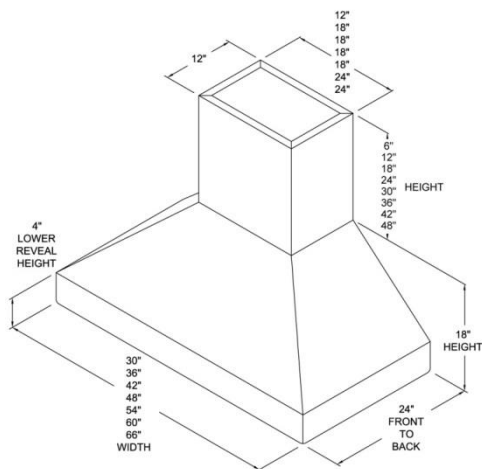

VENTILATION: WALL HOODS HAMPTON

FEATURES:

- Handcrafted seamless construction with 16 gauge material
- Commercial style stainless steel baffle filter system
- 3-speed blower/variable light control
- 30" & 36" models: 300 or 600 CFM internal fan included
- Included duct cover heights: 6", 12", 18", 24" or 30". Must be specified on order.
- Available in 750+ colors
- Accommodates top or rear discharge
- Remote and In-line fans available

Model	Description	UMRP	MSRP
BS-HAMP-30-SS	30" Hampton w/ 300 or 600 CFM Blower	$4,000	$4,700
BS-HAMP-36-SS	36" Hampton w/ 300 or 600 CFM Blower	$4,050	$4,750
BS-HAMP-42-SS	42" Hampton	$4,100	$4,850
BS-HAMP-48-SS	48" Hampton	$4,150	$4,900
BS-HAMP-54-SS	54" Hampton	$4,200	$4,950
BS-HAMP-60-SS	60" Hampton	$4,250	$5,000
BS-HAMP-66-SS	66" Hampton	$4,350	$5,150
COLOR OPTIONS:			
PAINT HOOD-STD RAL 24-48	Standard 190 RAL Colors	$1,275	$1,500
PAINT HOOD-STD RAL 54-60	Standard 190 RAL Colors	$1,600	$1,900
PAINT HOOD-PM 24-48	Precious Metals Colors	$2,000	$2,400
PAINT HOOD-PM54-60	Precious Metals Colors	$2,200	$2,600
PAINT HOOD-MC 24-48	Matte Color Collection	$2,000	$2,400
PAINT HOOD-MC 54-60	Matte Color Collection	$2,200	$2,600
DUCT COVERS:			
Duct cover included at no charge but must be specified on order. " _ " denotes hood height.			
PH-DC6CHIM__SS	6" duct cover (included at N/C w/ hood order)	$620	$730
PH-DC12CHIM__SS	12" duct cover (included at N/C w/ hood order)	$685	$805
PH-DC18CHIM__SS	18" duct cover (included at N/C w/ hood order)	$750	$885
PH-DC24CHIM__SS	24" duct cover (included at N/C w/ hood order)	$815	$960
PH-DC30CHIM__SS	30" duct cover (included at N/C w/ hood order)	$880	$1,035
PH-DC36CHIM__SS	36" duct cover	$945	$1,115
PH-DC42CHIM__SS	42" duct cover	$1,010	$1,185
PH-DC48CHIM__SS	48" duct cover	$1,075	$1,265
CHIMNEY RECIRCULATING KIT:			
PH-RHKC-30-SS	30" Chimney Recirculating Kit	$800	$950
PH-RHKC-36-SS	36" Chimney Recirculating Kit	$850	$1,000
PH-RHKC-42-SS	42" Chimney Recirculating Kit	$850	$1,000
PH-RHKC-48-SS	48" Chimney Recirculating Kit	$850	$1,000
BLOWER OPTIONS AND ADDITIONAL ACCESSORIES:			
See page 59			

BLOWER OPTIONS

MODEL	IN-HOOD			IN-LINE			REMOTE		DISCHARGE	
	300	600	1200	300	600	1200	1000	1400	TOP	REAR
HAMP-30-SS	•	•		•	•	•	•	•	•	
HAMP-36-SS	•	•	•	•	•	•	•	•	•	
HAMP-42-SS	•	•	•	•	•	•	•	•	•	•
HAMP-48-SS	•	•	•	•	•	•	•	•	•	•
HAMP-54-SS	•	•	•	•	•	•	•	•	•	•
HAMP-60-SS	•	•	•	•	•	•	•	•	•	•
HAMP-66-SS	•	•	•	•	•	•	•	•	•	•
•	Denotes blower compatible with specific ventilation hood size