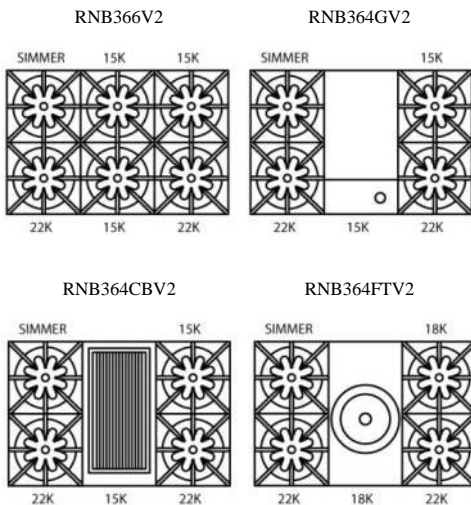

FEATURES:

- 22,000 BTU UltraNova™ burners & 15,000 BTU Nova™ burners
- Precise 130° simmer burner
- Available with all burners or add integrated griddle, charbroiler or French top
- Extra-large convection oven with 1850° infrared broiler that accommodates a full size 18" x 26" commercial baking sheet
- Integrated wok cooking
- Available with swing doors
- Available in 750+ colors & finishes plus additional customization options

Model	Description	UMRP	MSRP
RNB366BV2	6 Burners	$6,299	$7,399
RNB364CBV2	4 Burners w/ 12" Char. Br.	$7,029	$8,299
RNB364GV2	4 Burners w/ 12" Griddle	$7,029	$8,299
RNB364FTV2	4 Burners w/ 12" French Top	$7,999	$9,399
BACKGUARD OPTIONS:			
IT36BSP (Included)	Island Trim Backguard	$375	$445
BG636BSP	6" Backguard	$415	$485
BG3617BSP	17" Backguard	$825	$975
SDHS36BSP	24" High Shelf	$995	$1,175
COLOR OPTIONS:			
PAINT-STD RAL 24-36	Standard 190 RAL Colors	$549	$649
PAINT-PM 24-36	Precious Metals Colors	$1,125	$1,325
PAINT-MC 24-36	Matte Collection Colors	$1,125	$1,325
PAINT-STD RAL SIDES	Painted Body Sides – 190 RAL Colors	$349	$425
PAINT-PM SIDES	Painted Body Sides – Precious Metals Colors	$349	$425
PAINT-MC SIDES	Painted Body Sides – Matte Collection	$349	$425
KNOB OPTIONS:			
Pricing for installed knobs. Refer to page 19 for additional custom knob pricing.			
PAINT-STD RAL KNOB	Standard 190 RAL Colors	$80 ea	$95 ea
TRIM OPTIONS:			
PLATED-36	Brass, Copper, Chrome, Ant. Brass, Brushed Brass, Ant. Copper, Brushed Copper, Oil Rubbed Bronze, Satin Nickel & Pewter	$1,015	$1,195
DOOR OPTIONS:			
SWING DOOR – LH	Left Hinge Door Swing	$1,299	$1,549
SWING DOOR – RH	Right Hinge Door Swing	$1,299	$1,549
ADDITIONAL CUSTOMIZATION & ACCESSORY OPTIONS:			
Page 19: Color options, Configuration changes & Door options			
Page 20: Plated trim options & Accessories