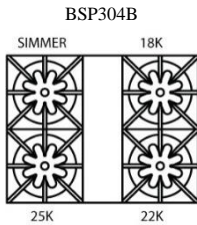

Model	Description	UMRP	MSRP
BSP304B	4 Burners	$6,195	$7,295
All BlueStar freestanding ranges or slide in appliances must be installed with a UL approved backguard. ALL PLATINUM ranges will come with a grate height island trim factory installed. All PLATINUM ranges will come with an Interchangeable Griddle Charbroiler included. Additional Interchangeable Griddle Charbroiler plates may be purchased for PLATINUM SERIES ONLY, serial number must be provided to order after sale. Stainless knobs are standard, any knob other than SS knobs are an upcharge for a painted knob. Other backguards must be purchased separately. The gas type on the Platinum Series RANGES ONLY cannot be field converted due to the oven's PowR burner.			
BACKGUARD OPTIONS:			
IT30BSP (Included)	Island Trim Backguard	$305	$365
BG630BSP	6" Backguard	$345	$405
BG3017BSP	17" Backguard	$625	$735
SDHS30BSP	24" High Shelf	$825	$975
COLOR OPTIONS:			
PAINT-STD RAL 24-36	Standard 190 RAL Colors	$549	$649
PAINT-PM 24-36	Precious Metals Colors	$1,125	$1,325
PAINT-MC 24-36	Matte Collection Colors	$1,125	$1,325
PAINT-STD RAL SIDES	Painted Body Sides – 190 RAL Colors	$349	$425
PAINT-PM SIDES	Painted Body Sides – Precious Metals Colors	$349	$425
PAINT-MC SIDES	Painted Body Sides – Matte Collection	$349	$425
KNOB OPTIONS:			
Pricing for installed knobs. Refer to page 19 for additional custom knob pricing.			
PAINT-STD RAL KNOB	Standard 190 RAL Colors	$80 ea	$95 ea
TRIM OPTIONS:			
PLATED-24-30BSP	Brass, Copper, Chrome, Ant. Brass, Brushed Brass, Ant. Copper, Brushed Copper, Oil Rubbed Bronze, Satin Nickel & Pewter	$895	$1,055
ADDITIONAL CUSTOMIZATION & ACCESSORY OPTIONS:			
Page 19: Color options, Configuration changes & Door options			
Page 20: Plated trim options & Accessories			

FEATURES:

- 25,000 BTU PrimaNova™ burners
- All burners, plus Interchangeable Griddle and Charbroiler
- The PowR Oven™ provides 40% faster preheating and 30% increase in oven efficiency
- Gentle 130° simmer burner
- Integrated wok cooking
- Extra-large oven with True European Convection and 1850° infrared broiler
- Accommodates a full-size commercial 18" x 26" baking sheet
- Available in 750+ colors and finishes
- Handcrafted in Pennsylvania since 1880