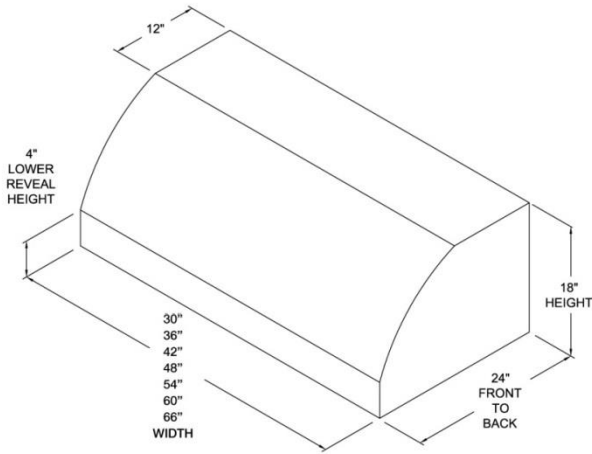

VENTILATION: WALL HOODS SANTA FE

FEATURES:

- Handcrafted seamless construction with 16 gauge material
- Commercial style stainless steel baffle filter system
- 3-speed blower/variable light control
- 30" & 36" models: 300 or 600 CFM internal fan included
- Available in 750+ colors
- Accommodates top or rear discharge
- Remote and In-line fans available

Model	Description	UMRP	MSRP
BS-SNFE-302418-SS	30" Santa Fe w/ 300 or 600 CFM Blower	$2,650	$3,150
BS-SNFE-362418-SS	36" Santa Fe w/ 300 or 600 CFM Blower	$2,700	$3,175
BS-SNFE-422418-SS	42" Santa Fe	$2,750	$3,235
BS-SNFE-482418-SS	48" Santa Fe	$2,800	$3,295
BS-SNFE-542418-SS	54" Santa Fe	$2,850	$3,350
BS-SNFE-602418-SS	60" Santa Fe	$2,900	$4,125
BS-SNFE-662418-SS	66" Santa Fe	$2,950	$3,475
COLOR OPTIONS:			
PAINT HOOD-STD RAL 24-48	Standard 190 RAL Colors	$1,275	$1,500
PAINT HOOD-STD RAL 54-60	Standard 190 RAL Colors	$1,600	$1,900
PAINT HOOD-PM 24-48	Precious Metals Colors	$2,000	$2,400
PAINT HOOD-PM 54-60	Precious Metals Colors	$2,200	$2,600
PAINT HOOD-MC 24-48	Matte Color Collection	$2,000	$2,400
PAINT HOOD-MC 54-60	Matte Color Collection	$2,200	$2,600
BLOWER OPTIONS AND ADDITIONAL ACCESSORIES:			
See page 59			

BLOWER OPTIONS										
MODEL	IN-HOOD			IN-LINE			REMOTE		DISCHARGE	
	300	600	1200	300	600	1200	1000	1400	TOP	REAR
BS-SNFE-302418-SS	•	•	•	•	•	•	•	•	•	•
BS-SNFE-362418-SS	•	•	•	•	•	•	•	•	•	•
BS-SNFE-422418-SS	•	•	•	•	•	•	•	•	•	•
BS-SNFE-482418-SS	•	•	•	•	•	•	•	•	•	•
BS-SNFE-542418-SS	•	•	•	•	•	•	•	•	•	•
BS-SNFE-602418-SS	•	•	•	•	•	•	•	•	•	•
BS-SNFE-662418-SS	•	•	•	•	•	•	•	•	•	•
•	Denotes blower compatible with specific ventilation hood size