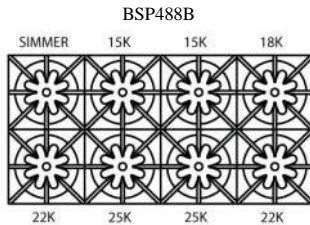

Model	Description	UMRP	MSRP
BSP488B	8 Burners	$11,675	$13,775
All BlueStar freestanding ranges or slide in appliances must be installed with a UL approved backguard. ALL PLATINUM ranges will come with a grate height island trim factory installed. All PLATINUM ranges will come with an Interchangeable Griddle Charbroiler included. Additional Interchangeable Griddle Charbroiler plates may be purchased for PLATINUM SERIES ONLY, serial number must be provided to order after sale. Stainless knobs are standard, any knob other than SS knobs are an upcharge for a painted knob. Other backguards must be purchased separately. The gas type on the Platinum Series RANGES ONLY cannot be field converted due to the oven's PowR burner.			
BACKGUARD OPTIONS:			
IT48BSP (Included)	Island Trim Backguard	$535	$625
BG648BSP	6" Backguard	$585	$685
BG4817BSP	17" Backguard	$1,235	$1,455
SDHS48BSP	24" High Shelf	$1,325	$1,555
COLOR OPTIONS:			
PAINT-STD RAL 48-60	Standard 190 RAL Colors	$749	$889
PAINT-PM 48-60	Precious Metals Colors	$1,325	$1,555
PAINT-MC 48-60	Matte Collection Colors	$1,325	$1,555
PAINT-STD RAL SIDES	Painted Body Sides – 190 RAL Colors	$349	$425
PAINT-PM SIDES	Painted Body Sides – Precious Metals Colors	$349	$425
PAINT-MC SIDES	Painted Body Sides – Matte Collection	$349	$425
KNOB OPTIONS:			
Pricing for installed knobs. Refer to page 19 for additional custom knob pricing.			
PAINT-STD RAL KNOB	Standard 190 RAL Colors	$80 ea	$95 ea
TRIM OPTIONS:			
PLATED-48BSP	Brass, Copper, Chrome, Ant. Brass, Brushed Brass, Ant. Copper, Brushed Copper, Oil Rubbed Bronze, Satin Nickel & Pewter	$1,325	$1,550
ADDITIONAL CUSTOMIZATION & ACCESSORY OPTIONS:			
Page 19: Color options, Configuration changes & Door options			
Page 20: Plated trim options & Accessories			

FEATURES:

- 25,000 BTU PrimaNova™ burners
- All burners, plus Interchangeable Griddle and Charbroiler
- The PowR Oven™ provides 40% faster preheating and 30% increase in oven efficiency
- Gentle 130° simmer burner
- Integrated wok cooking
- Extra-large oven with True European Convection and 1850° infrared broiler
- Accommodates a full-size commercial 18" x 26" baking sheet
- Available in 750+ colors and finishes
- Handcrafted in Pennsylvania since 1880