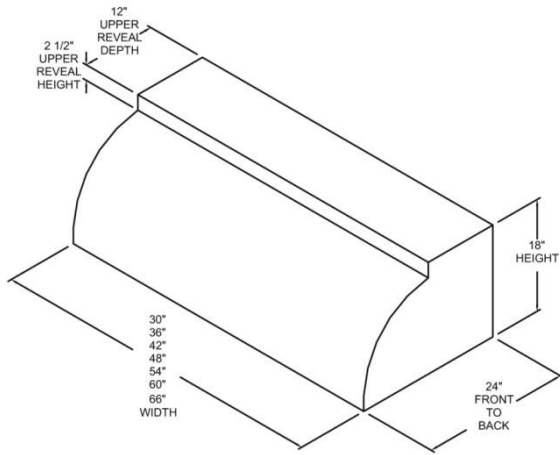

VENTILATION: WALL HOODS BONANZA

FEATURES:

- Handcrafted seamless construction with 16 gauge material
- Commercial style stainless steel baffle filter system
- 3-speed blower/variable light control
- 30" & 36" models: 300 or 600 CFM internal fan included
- Available in 750+ colors
- Accommodates top or rear discharge
- Remote and In-line fans available

Model	Description	UMRP	MSRP
BS-BONZ-30-SS	30" Bonanza w/ 300 or 600 CFM Blower	$2,625	$3,099
BS-BONZ-36-SS	36" Bonanza w/ 300 or 600 CFM Blower	$2,645	$3,149
BS-BONZ-42-SS	42" Bonanza	$2,695	$3,199
BS-BONZ-48-SS	48" Bonanza	$2,745	$3,249
BS-BONZ-54-SS	54" Bonanza	$2,800	$3,299
BS-BONZ-60-SS	60" Bonanza	$2,900	$3,449
BS-BONZ-66-SS	66" Bonanza	$3,000	$3,549
COLOR OPTIONS:			
PAINT HOOD-STD RAL 24-48	Standard 190 RAL Colors	$1,275	$1,500
PAINT HOOD-STD RAL 54-60	Standard 190 RAL Colors	$1,600	$1,900
PAINT HOOD-PM 24-48	Precious Metals Colors	$2,000	$2,400
PAINT HOOD-PM 54-60	Precious Metals Colors	$2,200	$2,600
PAINT HOOD-MC 24-48	Matte Collection Colors	$2,000	$2,400
PAINT HOOD-MC 54-60	Matte Collection Colors	$2,200	$2,600
PRO-RECIRCULATING KIT:			
PH-RHKP-30-SS	30" Recirculating Kit	$825	$975
PH-RHKP-36-SS	36" Recirculating Kit	$875	$1,025
PH-RHKP-42-SS	42" Recirculating Kit	$925	$1,075
PH-RHKP-48-SS	48" Recirculating Kit	$975	$1,175
BLOWER OPTIONS AND ADDITIONAL ACCESSORIES:			
See page 59			

BLOWER OPTIONS										
MODEL	IN-HOOD			IN-LINE			REMOTE		DISCHARGE	
	300	600	1200	300	600	1200	1000	1400	TOP	REAR
BONZ-30-SS	•	•	•	•	•	•	•	•	•	•
BONZ-36-SS	•	•	•	•	•	•	•	•	•	•
BONZ-42-SS	•	•	•	•	•	•	•	•	•	•
BONZ-48-SS	•	•	•	•	•	•	•	•	•	•
BONZ-54-SS	•	•	•	•	•	•	•	•	•	•
BONZ-60-SS	•	•	•	•	•	•	•	•	•	•
BONZ-66-SS	•	•	•	•	•	•	•	•	•	•
•	Denotes blower compatible with specific ventilation hood size