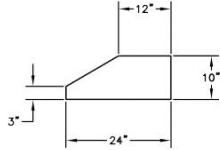

RT SIDE VIEW

Model	Description	UMRP	MSRP
BS-LPLR24240	24" Recirculating Hood w/ 520 CFM Blower	$1,199	$1,449
BS-LPLR30240	30" Recirculating Hood w/ 520 CFM Blower	$1,299	$1,549
BS-LPLR36240	36" Recirculating Hood w/ 520 CFM Blower	$1,399	$1,649
COLOR OPTIONS:			
PAINT HOOD-STD RAL 24-48	Standard 190 RAL Colors	$1,275	$1,500
PAINT HOOD-PM 24-48	Precious Metals Colors	$2,000	$2,400
PAINT HOOD-MC 24-48	Matte Color Collection	$2,000	$2,400
BLOWER OPTIONS AND ADDITIONAL ACCESSORIES:			
See page 59			

FEATURES:

- Handcrafted seamless construction with 16 gauge material
- Welded seamless corners
- Commercial style stainless steel baffle filter system
- 4-speed blower/variable light control
- Accommodates top discharge only
- 520 CFM internal fan included
- Available in 750+ colors
- Halogen lamps with dimmer control
- Quiet performance

BLOWER OPTIONS										
MODEL	IN-HOOD			IN-LINE			REMOTE		DISCHARGE	
	300	520	1200	300	600	1200	1000	1400	TOP	REAR
BS-LPLR24240		•								
BS-LPLR30240		•								
BS-LPLR36240		•								
•	Denotes blower compatible with specific ventilation hood size