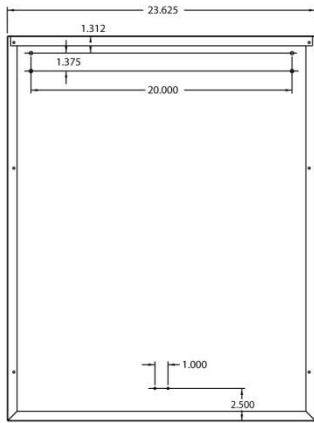

DISHWASHER PANEL DISHWASHER PANEL

Model	Description	UMRP	MSRP
DWBC24	24" Stainless Steel Dishwasher Panel	\$600	\$705
COLOR OPTIONS:			
PAINT – STD RAL DW	Standard 190 RAL Colors	\$249	\$299
PAINT – TXT RAL DW	Textured Standard RAL Colors	\$375	\$445
PAINT – PM DW	Precious Metals Colors	\$475	\$555
PAINT – MC DW	Matte Collection Colors	\$475	\$555
PAINT – MT DW	Metal Texture Colors	\$475	\$555
PAINT – JT DW	Jewel Tones Colors	\$685	\$795
PAINT – CC DW	Custom Colors	\$685	\$795
TRIM OPTIONS:			
PLATED-24DW	Brass, Copper, Chrome, Ant. Brass, Brushed Brass, Ant. Copper, Brushed Copper, Oil Rubbed Bronze, Satin Nickel & Pewter	\$415	\$495