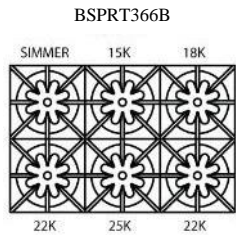

Model	Description	UMRP	MSRP
BSPRT366B	6 Burners	$4,735	$5,575
All BlueStar freestanding ranges or slide in appliances must be installed with a UL approved backguard. ALL PLATINUM ranges will come with a grate height island trim factory installed. All PLATINUM ranges will come with an Interchangeable Griddle Charbroiler included. Additional Interchangeable Griddle Charbroiler plates may be purchased for PLATINUM SERIES ONLY, serial number must be provided to order after sale. Stainless knobs are standard. Painted knob prices will apply for any other knob selected.			
BACKGUARD OPTIONS:			
IT36BSP (Included)	Island Trim Backguard	$375	$445
BG636BSP	6" Backguard	$415	$485
BG3617BSP	17" Backguard	$825	$975
SDHS36BSP	24" High Shelf	$995	$1,175
KNOB OPTIONS:			
Pricing for installed knobs. Refer to page 34 for additional custom knob pricing.			
PAINT-STD RAL KNOB	Standard 190 RAL Colors	$80 ea	$95 ea
TRIM OPTIONS:			
PLATED-CKTP36	Brass, Copper, Chrome, Ant. Brass, Brushed Brass, Ant. Copper, Brushed Copper, Oil Rubbed Bronze, Satin Nickel & Pewter	$635	$750
ADDITIONAL CUSTOMIZATION & ACCESSORY OPTIONS:			
Page 34: Knob color options, Configuration changes, Plated trim options & Accessories			

FEATURES:

- 25,000 BTU PrimaNova™ burners
- All burners, plus Interchangeable Griddle and Charbroiler
- Gentle 130° simmer burner
- Integrated wok cooking
- Handcrafted in Pennsylvania since 1880