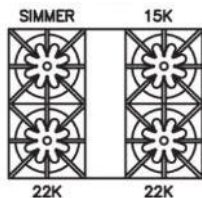

RNB304V2

Model	Description	UMRP	MSRP
RNB304BV2	4 Burners	$4,799	$5,649
BACKGUARD OPTIONS:			
IT30BSP (Included)	Island Trim Backguard	$305	$365
BG630BSP	6" Backguard	$345	$405
BG3017BSP	17" Backguard	$625	$735
SDHS30BSP	24" High Shelf	$825	$975
COLOR OPTIONS:			
PAINT-STD RAL 24-36	Standard 190 RAL Colors	$549	$649
PAINT-PM 24-36	Precious Metals Colors	$1,125	$1,325
PAINT-MC 24-36	Matte Collection Colors	$1,125	$1,325
PAINT-STD RAL SIDES	Painted Body Sides – 190 RAL Colors	$349	$425
PAINT-PM SIDES	Painted Body Sides – Precious Metals Colors	$349	$425
PAINT-MC SIDES	Painted Body Sides – Matte Collection	$349	$425
KNOB OPTIONS:			
Pricing for installed knobs. Refer to page 19 for additional custom knob pricing.			
PAINT-STD RAL KNOB	Standard 190 RAL Colors	$80 ea	$95 ea
TRIM OPTIONS:			
PLATED-24-30	Brass, Copper, Chrome, Ant. Brass, Brushed Brass, Ant. Copper, Brushed Copper, Oil Rubbed Bronze, Satin Nickel & Pewter	$845	$995
DOOR OPTIONS:			
SWING DOOR – LH	Left Hinge Door Swing	$1,299	$1,549
SWING DOOR – RH	Right Hinge Door Swing	$1,299	$1,549
ADDITIONAL CUSTOMIZATION & ACCESSORY OPTIONS:			
Page 19: Color options, Configuration changes & Door options			
Page 20: Plated trim options & Accessories			

FEATURES:

- 22,000 BTU UltraNova™ burners & 15,000 BTU Nova™ burners
- Precise 130° simmer burner
- Available with all burners or add integrated griddle, charbroiler or French top
- Extra-large convection oven with 1850° infrared broiler that accommodates a full size 18" x 26" commercial baking sheet
- Integrated wok cooking
- Available with swing doors
- Available in 750+ colors & finishes plus additional customization options