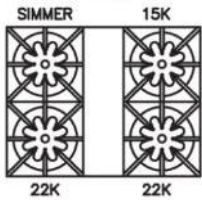

RGTNB304V2