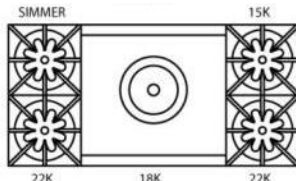

FREESTANDING RANGES

48" NOVA (RNB) SERIES

Model	Description	UMRP	MSRP
RNB488BV2	8 Burners	$8,999	$10,599
RNB486GV2	6 Burners w/ 12" Griddle	$9,599	$11,299
RNB486CBV2	6 Burners w/ 12" Char. Br.	$9,599	$11,299
RNB484GV2	4 Burners w/ 24" Griddle	$10,119	$11,899
RNB484CBV2	4 Burners w/ 24" Char. Br.	$10,119	$11,899
RNB484GCBV2	4 Burners w/ 12" Griddle & Char. Br.	$10,119	$11,899
RNB484FTBV2	4 Burners w/ 24" French Top	$10,999	$12,949

BACKGUARD OPTIONS:

IT48BSP (Included)	Island Trim Backguard	$535	$625
BG648BSP	6" Backguard	$585	$685
BG4817BSP	17" Backguard	$1,235	$1,455
SDHS48BSP	24" High Shelf	$1,325	$1,555

COLOR OPTIONS:

PAINT-STD RAL 48-60	Standard 190 RAL Colors	$749	$889
PAINT-PM 48-60	Precious Metals Colors	$1,325	$1,555
PAINT-MC 48-60	Matte Collection Colors	$1,325	$1,555
PAINT-STD RAL SIDES	Painted Body Sides – 190 RAL Colors	$349	$425
PAINT-PM SIDES	Painted Body Sides – Precious Metals Colors	$349	$425
PAINT-MC SIDES	Painted Body Sides – Matte Collection	$349	$425

KNOB OPTIONS:

Pricing for installed knobs. Refer to page 19 for additional custom knob pricing.

PAINT-STD RAL KNOB	Standard 190 RAL Colors	$80 ea	$95 ea

TRIM OPTIONS:

PLATED-48	Brass, Copper, Chrome, Ant. Brass, Brushed Brass, Ant. Copper, Brushed Copper, Oil Rubbed Bronze, Satin Nickel & Pewter	$1,240	$1,450

DOOR OPTIONS:

SWING DOOR – LH	Left Door Swing	$1,299	$1,549
SWING DOOR – RH	Right Door Swing	$1,299	$1,549

ADDITIONAL CUSTOMIZATION & ACCESSORY OPTIONS:

Page 19: Color options, Configuration changes & Door options

Page 20: Plated trim options & Accessories

FEATURES: