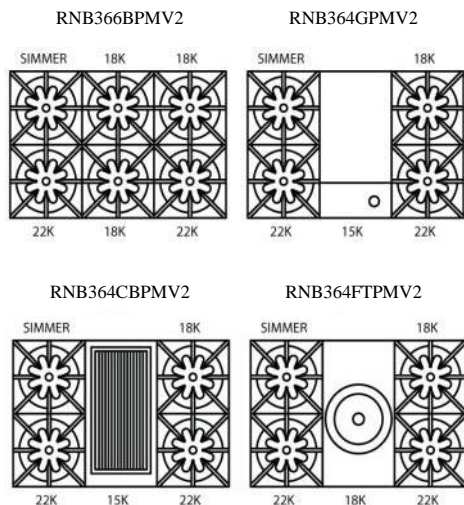

Model	Description	UMRP	MSRP
RNB366BPMV2	6 Burners	$8,125	$9,575
RNB364CBPMV2	4 Burners w/ 12" Char. Br.	$8,395	$9,875
RNB364GPMV2	4 Burners w/ 12" Griddle	$8,395	$9,875
RNB364FTPMV2	4 Burners w/ 12" French Top	$8,395	$9,875
Only available with the installed island trim backguard. Six unique colors with matching knobs and bezels included, color matched logo on the control panel. Standard with French doors, casters not included on this model. Includes matching knobs and bezels and logo unless otherwise specified at the time of order. Ginger Spice & Stainless Steel units will have Stainless Steel knobs. Precious Metals ranges painted in an RAL color include painted body sides, knobs, bezels and logo.			
COLOR OPTIONS:			
PAINT-PM24-36	Precious Metals Colors	N/C	N/C
IC	Infused Copper	N/C	N/C
ESA	Enchanted Sand	N/C	N/C
ESI	Enchanted Silver	N/C	N/C
GS	Ginger Spice	N/C	N/C
MB	Matte Black	N/C	N/C
SB	Statuary Bronze	N/C	N/C
PAINT-STD RAL 24-36	Standard 190 RAL Colors	$549	$649
PAINT-MC 24-36	Matte Collection Colors	$1,125	$1,325
KNOB OPTIONS:			
Pricing for installed knobs. Refer to page 19 for additional custom knob pricing.			
PAINT-STD RAL KNOB	Standard 190 RAL Colors	$80 ea	$95 ea
TRIM OPTIONS:			
PLATED-CKTP-36	Brass, Copper, Chrome, Ant. Brass, Brushed Brass, Ant. Copper, Brushed Copper, Oil Rubbed Bronze, Satin Nickel & Pewter	$635	$750
PM INSCRIP	Inscription on Precious Metals Handle	$500	$595
ADDITIONAL CUSTOMIZATION & ACCESSORY OPTIONS:			
Page 19: Color options, Configuration changes & Door options			
Page 20: Plated trim options & Accessories			

FEATURES:

- 22,000 BTU UltraNova™ burners & 15,000 BTU Nova™ burners
- Precise 130° simmer burner
- Unique French Door for easy loading and unloading
- Contemporary, urban aesthetic
- Extra-large convection oven with 1850° infrared broiler that accommodates a full size 18" x 26" commercial baking sheet
- Six unique colors: Infused Copper, Statuary Bronze, Ginger Spice, Enchanted Silver, Enchanted Sand and Matte Black
- Matching knobs & trim