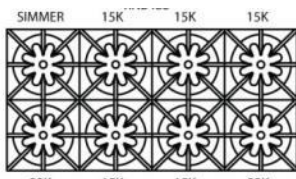

RNB488V2

RNB484GV2