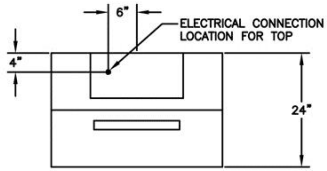

VENTILATION: WALL HOODS LOW PROFILE RECIRCULATING

TOP VIEW