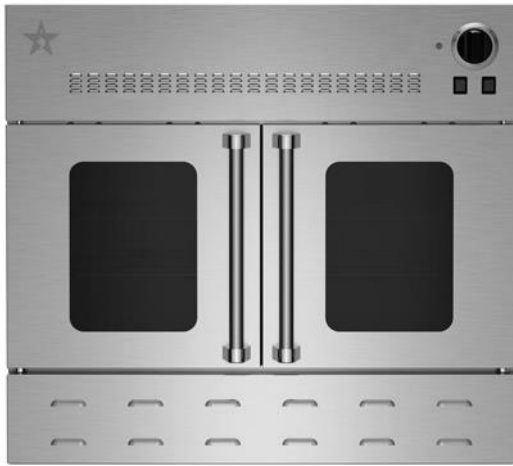

WALL OVENS

36" GAS WALL OVEN

Model Shown: BWO36AGS

Model	Description	UMRP	MSRP
BWO36AGS	36" Single Gas Wall Oven	$4,595	$5,425
BWOSTK-36	Stacking Kit for 36" Ovens	N/C	N/C
When ordering two wall ovens for the same installation, a stacking kit must be specified on the purchase order.			
COLOR OPTIONS:			
PAINT-STD RAL 24-36	Standard 190 RAL Colors	$549	$649
PAINT-PM 24-36	Precious Metals Colors	$1,125	$1,325
PAINT-MC 24-36	Matte Collection Colors	$1,125	$1,325
KNOB AND BEZEL OPTIONS:			
Pricing for installed knobs. Refer to page 40 for additional custom knob pricing.			
PAINT-STD RAL KNOB	Standard 190 RAL Colors	$80 ea	$95 ea
TRIM OPTIONS:			
PLATED-BWO/EWO30-36	Brass, Copper, Chrome, Ant. Brass, Brushed Brass, Ant. Copper, Brushed Copper, Oil Rubbed Bronze, Satin Nickel & Pewter	$950	$1,125
ADDITIONAL CUSTOMIZATION & ACCESSORY OPTIONS:			
Page 40: Color options, Plated trim options and Accessories			

FEATURES:

- Powerful 25,000 BTU burner with 3,000 BTU heat assist for quick start-ups and additional power
- Extra-large oven with True European Convection and 1850° Infrared Broiler that accommodates a full size 18" x 26" commercial baking sheet
- Features swing door design from either left or right side
- 24" depth for compatibility with standard kitchen cabinetry
- Available as single ovens or two single ovens double stacked
- Handcrafted in Pennsylvania since 1880