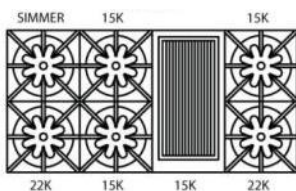

RANGETOPS

48" NOVA (RNB) SERIES

Model Shown: RGTNB484GCBV2

RGTNB488V2

RGTNB486GV2

RGTNB484GV2

RGTNB484GCBV2

RGTNB486CBV2