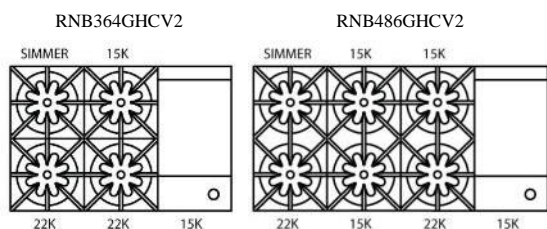

FEATURES:

- 22,000 BTU UltraNova™ burners & 15,000 BTU Nova™ burners
- Precise 130° simmer burner
- Includes a raised griddle for melting and edge-browning
- Extra-large convection oven with 1850° infrared broiler that accommodates a full size 18" x 26" commercial baking sheet
- Available with swing doors
- New streamlined design
- Available in 750+ colors & finishes plus additional customization options
- Available backguard options: 17" or 24"

Model	Description	UMRP	MSRP
RNB364GHCV2	4 Burners w/ 12" Raised Griddle	$10,250	$12,050
RNB486GHCV2	6 Burners w/ 12" Raised Griddle	$12,950	$15,250
RNB606GHCV2	6 Burners w/ 24" Raised Griddle	$19,650	$23,150

All BlueStar freestanding or slid in appliances must be installed with a UL approved backguard. The choice of 24" Heritage Classic High Shelf or 17" Heritage Classic backguard is included with all Heritage Classic series units. Only the below backguards can be used with the Heritage Classic models. An SDHSxxHC is the default when a backguard is not specified on order.

BACKGUARD OPTIONS:

BG3617HCV2	17" Backguard for 36" HC	$825	$975
SDHS36HCV2	24" High Shelf for 36" HC	$995	$1,175
BG4817HCV2	17" Backguard for 48" HC	$1,235	$1,455
SDHS48HCV2	24" High Shelf for 48" HC	$1,325	$1,555
BG6017HCV2	17" Backguard for 60" HC	$1,400	$1,645
SDHS60HCV2	24" High Shelf for 60" HC	$1,595	$1,875

COLOR OPTIONS:

PAINT-STD RAL 24-36	Standard 190 RAL Colors	$549	$649
PAINT-STD RAL 48-60	Standard 190 RAL Colors	$749	$889
PAINT-PM 24-36	Precious Metals Colors	$1,125	$1,325
PAINT-PM 48-60	Precious Metals Colors	$1,325	$1,555
PAINT-MC 24-36	Matte Collection Colors	$1,125	$1,325
PAINT-MC 48-60	Matte Collection Colors	$1,325	$1,555
PAINT-STD RAL SIDES	Painted Body Sides – 190 RAL Colors	$349	$425
PAINT-PM SIDES	Painted Body Sides – Precious Metals Colors	$349	$425
PAINT-MC SIDESE	Painted Body Sides – Matte Collection	$349	$425

KNOB OPTIONS:

Pricing for installed knobs. Refer to page 19 for additional custom knob pricing.

PAINT-STD RAL KNOB	Standard 190 RAL Colors	$80 ea	$95 ea

TRIM OPTIONS:

PLATED-36	Brass, Copper, Chrome, Ant. Brass, Brushed Brass, Ant. Copper, Brushed Copper, Oil Rubbed Bronze, Satin Nickel & Pewter	$1,015	$1,195
PLATED-48		$1,240	$1,450
PLATED-60		$1,400	$1,650

DOOR OPTIONS:

SWING DOOR – LH	Left Hinge Door for 36", 48" & 60" (Left side oven)	$1,299	$1,549
SWING DOOR – RH	Right Hinge Door for 48" & 60" (Right side oven)	$1,299	$1,549

ADDITIONAL CUSTOMIZATION & ACCESSORY OPTIONS:

Page 19: Color options, Configuration changes & Door options

Page 20: Plated trim options & Accessories