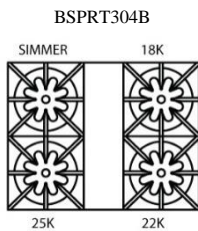

Model	Description	UMRP	MSRP
BSPRT304B	4 Burners	$4,295	$5,075
All BlueStar freestanding ranges or slide in appliances must be installed with a UL approved backguard. ALL PLATINUM ranges will come with a grate height island trim factory installed. All PLATINUM ranges will come with an Interchangeable Griddle Charbroiler included. Additional Interchangeable Griddle Charbroiler plates may be purchased for PLATINUM SERIES ONLY, serial number must be provided to order after sale. Stainless knobs are standard. Painted knob prices will apply for any other knob selected.			
BACKGUARD OPTIONS:			
IT30BSP (Included)	Island Trim Backguard	$295	$365
BG630BSP	6" Backguard	$345	$405
BG3017BSP	17" Backguard	$625	$735
SDHS30BSP	24" High Shelf	$825	$975
KNOB OPTIONS:			
Pricing for installed knobs. Refer to page 34 for additional custom knob pricing.			
PAINT-STD RAL KNOB	Standard 190 RAL Colors	$80 ea	$95 ea
TRIM OPTIONS:			
PLATED-CKTP24-30	Brass, Copper, Chrome, Ant. Brass, Brushed Brass, Ant. Copper, Brushed Copper, Oil Rubbed Bronze, Satin Nickel & Pewter	$425	$500
ADDITIONAL CUSTOMIZATION & ACCESSORY OPTIONS:			
Page 34: Knob color options, Configuration changes, Plated trim options & Accessories			

FEATURES:

- 25,000 BTU PrimaNova™ burners
- All burners, plus Interchangeable Griddle and Charbroiler
- Gentle 130° simmer burner
- Integrated wok cooking
- Handcrafted in Pennsylvania since 1880