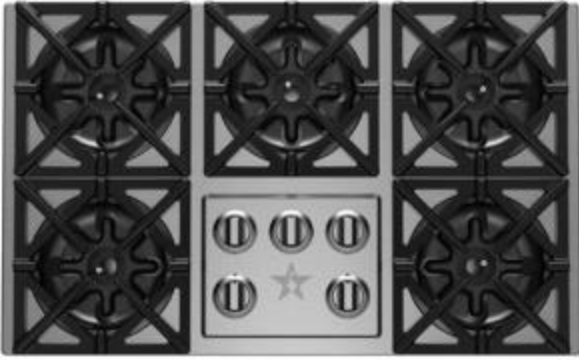

COOKTOPS RBCT SERIES

Model Shown: RBCT365BV2

Model	Description	UMRP	MSRP
RBCT304BV2	4 Burners	$1,830	$2,150
RBCT365BV2	5 Burners	$2,350	$2,750
Stainless knobs are standard. Painted knob prices will apply for any other knob selected. Drop-in cooktops do not require a backguard. A wok ring is included with all RBCT units. Burners cannot be moved or upgraded.			
KNOB OPTIONS:			
Pricing for installed knobs. Refer to page 34 for additional custom knob pricing.			
PAINT-STD RAL KNOB	Standard 190 RAL Colors	$80 ea	$95 ea
TRIM OPTIONS:			
PLATED-CKTP24-30	Brass, Copper, Chrome, Ant. Brass, Brushed Brass, Ant. Copper, Brushed Copper, Oil Rubbed Bronze, Satin Nickel & Pewter	$425	$500
PLATED-CKTP36		$635	$750
ADDITIONAL CUSTOMIZATION & ACCESSORY OPTIONS:			
Page 34: Knob color options, Plated trim options & Accessories