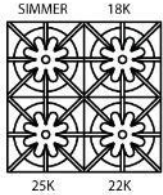

Model Shown: BSP244B

BSP244B

Model	Description	UMRP	MSRP
BSP244B	4 Burners	\$5,495	\$6,475
<p>All BlueStar freestanding ranges or slide in appliances must be installed with a UL approved backguard. ALL PLATINUM ranges will come with a grate height island trim factory installed. All PLATINUM ranges will come with an Interchangeable Griddle Charbroiler included. Additional Interchangeable Griddle Charbroiler plates may be purchased for PLATINUM SERIES ONLY, serial number must be provided to order after sale. Stainless knobs are standard, any knob other than SS knobs are an upcharge for a painted knob. Other backguards must be purchased separately. The gas type on the Platinum Series RANGES ONLY cannot be field converted due to the oven's PowR burner.</p>			
BACKGUARD OPTIONS:			
IT24BSP (Included)	Island Trim Backguard	\$305	\$365
BG624BSP	6" Backguard	\$345	\$405
BG2417BSP	17" Backguard	\$625	\$735
SDHS24BSP	24" High Shelf	\$825	\$975
COLOR OPTIONS:			
PAINT-STD RAL 24-36	Standard 190 RAL Colors	\$549	\$649
PAINT-PM 24-36	Precious Metals Colors	\$1,125	\$1,325
PAINT-MC 24-36	Matte Collection Colors	\$1,125	\$1,325
PAINT-STD RAL SIDES	Painted Body Sides – 190 RAL Colors	\$349	\$425
PAINT-PM SIDES	Painted Body Sides – Precious Metals Colors	\$349	\$425
PAINT-MC SIDES	Painted Body Sides – Matte Collection	\$349	\$425
KNOB OPTIONS:			
Pricing for installed knobs. Refer to page 19 for additional custom knob pricing.			
PAINT-STD RAL KNOB	Standard 190 RAL Colors	\$80 ea	\$95 ea
TRIM OPTIONS:			
PLATED-24-30BSP	Brass, Copper, Chrome, Ant. Brass, Brushed Brass, Ant. Copper, Brushed Copper, Oil Rubbed Bronze, Satin Nickel & Pewter	\$895	\$1,055
ADDITIONAL CUSTOMIZATION & ACCESSORY OPTIONS:			
Page 19: Color options, Configuration changes & Door options			
Page 20: Plated trim options & Accessories			