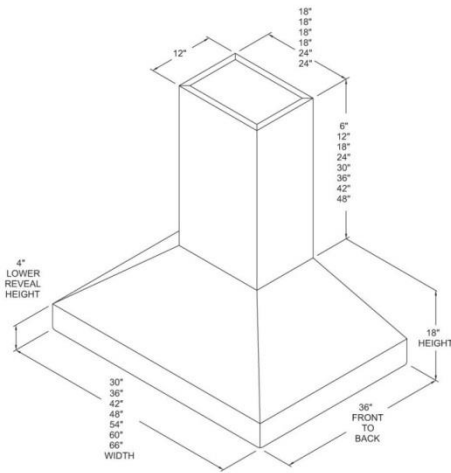

VENTILATION: ISLAND HOODS HAMPTON

FEATURES:

- Handcrafted seamless construction with 16 gauge material
- Commercial style stainless steel baffle filter system
- 3-speed blower/variable light control
- Accommodates top discharge only
- High heat sensor
- Available in 750+ colors
- 30" & 36" models: 300 or 600 CFM internal fan included
- Transition or collar included

Model	Description	UMRP	MSRP
BS-HAMP-I-30-SS	24" Manhattan w/ 300 or 600 CFM Blower	$4,400	$5,200
BS-HAMP-I-36-SS	30" Manhattan w/ 300 or 600 CFM Blower	$4,450	$5,250
BS-HAMP-I-42-SS	42" Manhattan	$4,500	$5,300
BS-HAMP-I-48-SS	48" Manhattan	$4,550	$5,350
BS-HAMP-I-54-SS	54" Manhattan	$4,600	$5,400
BS-HAMP-I-60-SS	60" Manhattan	$4,650	$5,500
BS-HAMP-I-66-SS	66" Manhattan	$4,900	$5,750
COLOR OPTIONS:			
PAINT HOOD-STD RAL 24-48	Standard 190 RAL Colors	$1,275	$1,500
PAINT HOOD-STD RAL 54-60	Standard 190 RAL Colors	$1,600	$1,900
PAINT HOOD-PM 24-48	Precious Metals Colors	$2,000	$2,400
PAINT HOOD-PM54-60	Precious Metals Colors	$2,200	$2,600
PAINT HOOD-MC 24-48	Matte Color Collection	$2,000	$2,400
PAINT HOOD-MC 54-60	Matte Color Collection	$2,200	$2,600
DUCT COVERS:			
Requires use of fan housing included. 18" and 24" duct covers are included, please specify on order.			
PH-DC6CHIM__ISS	6" duct cover (included at N/C w/ hood order)	$720	$845
PH-DC12CHIM__ISS	12" duct cover (included at N/C w/ hood order)	$785	$925
PH-DC18CHIM__ISS	18" duct cover (included at N/C w/ hood order)	$850	$1,000
PH-DC24CHIM__ISS	24" duct cover (included at N/C w/ hood order)	$915	$1,075
PH-DC30CHIM__ISS	30" duct cover (included at N/C w/ hood order)	1,080	$1,275
PH-DC36CHIM__ISS	36" duct cover	$1,145	$1,345
PH-DC42CHIM__SS	42" duct cover	$1,210	$1,425
PH-DC48CHIM__SS	48" duct cover	$1,275	$1,500
BLOWER OPTIONS AND ADDITIONAL ACCESSORIES:			
See page 59			

BLOWER OPTIONS										
MODEL	IN-HOOD			IN-LINE			REMOTE		DISCHARGE	
	300	600	1200	300	600	1200	1000	1400	TOP	REAR
BS-HAMP-I-30-SS	•	•		•	•	•	•	•	•	
BS-HAMP-I-36-SS	•	•	•	•	•	•	•	•	•	
BS-HAMP-I-42-SS	•	•	•	•	•	•	•	•	•	
BS-HAMP-I-48-SS	•	•	•	•	•	•	•	•	•	
BS-HAMP-I-54-SS	•	•	•	•	•	•	•	•	•	
BS-HAMP-I-60-SS	•	•	•	•	•	•	•	•	•	
BS-HAMP-I-66-SS	•	•	•	•	•	•	•	•	•	
•	Denotes blower compatible with specific ventilation hood size