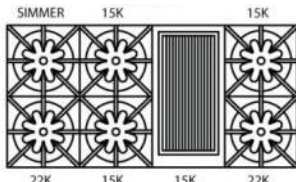

FREESTANDING RANGES

48" NOVA (RNB) SERIES

Model Shown: RNB486GCBV2

RNB488V2

RNB486GV2

RNB484GV2

RNB484GCBV2

RNB486CBV2