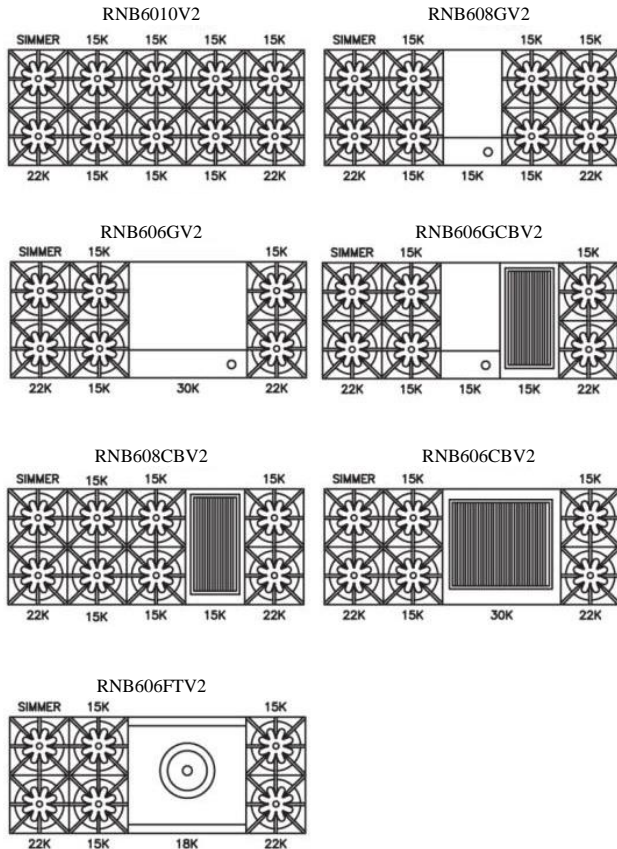

FEATURES:

- 22,000 BTU UltraNova™ burners & 15,000 BTU Nova™ burners
- Precise 130° simmer burner
- Available with all burners or add integrated griddle, charbroiler or French top
- Extra-large convection oven with 1850° infrared broiler that accommodates a full size 18" x 26" commercial baking sheet
- Integrated wok cooking
- Available with swing doors
- Available in 750+ colors & finishes plus additional customization options

Model	Description	UMRP	MSRP
RNB6010BV2	10 Burners	$15,199	$17,899
RNB608GV2	8 Burners w/ 12" Griddle	$14,499	$17,049
RNB608CBV2	8 Burners w/ 12" Char. Br.	$14,499	$17,049
RNB606GV2	6 Burners w/ 24" Griddle	$15,299	$17,999
RNB606CBV2	6 Burners w/ 24" Char. Br.	$15,299	$17,999
RNB606GCBV2	6 Burners w/ 12" Griddle & Char. Br.	$15,599	$18,349
RNB606FTBV2	6 Burners w/ 24" French Top	$16,059	$18,899
BACKGUARD OPTIONS:			
IT60BSP (Included)	Island Trim Backguard	$695	$825
BG660BSP	6" Backguard	$860	$1,025
BG6017BSP	17" Backguard	$1,400	$1,645
SDHS60BSP	24" High Shelf	$1,595	$1,875
COLOR OPTIONS:			
PAINT-STD RAL 48-60	Standard 190 RAL Colors	$749	$889
PAINT-PM 48-60	Precious Metals Colors	$1,325	$1,555
PAINT-MC 48-60	Matte Collection Colors	$1,325	$1,555
PAINT-STD RAL SIDES	Painted Body Sides – 190 RAL Colors	$349	$425
PAINT-PM SIDES	Painted Body Sides – Precious Metals Colors	$349	$425
PAINT-MC SIDES	Painted Body Sides – Matte Collection	$349	$425
KNOB OPTIONS:			
Pricing for installed knobs. Refer to page 19 for additional custom knob pricing.			
PAINT-STD RAL KNOB	Standard 190 RAL Colors	$80 ea	$95 ea
TRIM OPTIONS:			
PLATED-60	Brass, Copper, Chrome, Ant. Brass, Brushed Brass, Ant. Copper, Brushed Copper, Oil Rubbed Bronze, Satin Nickel & Pewter	$1,400	$1,650
DOOR OPTIONS:			
SWING DOOR – LH	Left Door Swing	$1,299	$1,549
SWING DOOR – RH	Right Door Swing	$1,299	$1,549
ADDITIONAL CUSTOMIZATION & ACCESSORY OPTIONS:			
Page 19: Color options, Configuration changes & Door options			
Page 20: Plated trim options & Accessories