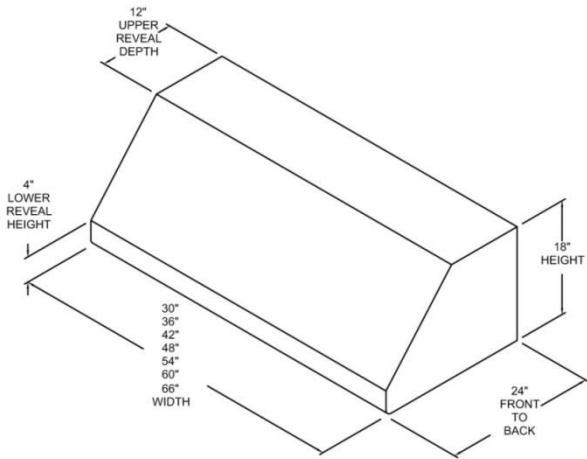

VENTILATION: WALL HOODS INCLINE

FEATURES:

- Handcrafted seamless construction with 16 gauge material
- Commercial style stainless steel baffle filter system
- 3-speed blower/variable light control
- 30" & 36" models: 300 or 600 CFM internal fan included
- Available in 750+ colors
- Accommodates top or rear discharge
- Remote and In-line fans available

Model	Description	UMRP	MSRP
BS-INCL-30-SS	30" Incline w/ 300 or 600 CFM Blower	$1,450	$1,700
BS-INCL-36-SS	36" Incline w/ 300 or 600 CFM Blower	$1,575	$1,850
BS-INCL-42-SS	42" Incline	$1,800	$2,100
BS-INCL-48-SS	48" Incline	$2,100	$2,500
BS-INCL-54-SS	54" Incline	$2,300	$2,700
BS-INCL-60-SS	60" Incline	$2,650	$3,100
BS-INCL-66-SS	66" Incline	$2,925	$3,450
COLOR OPTIONS:			
PAINT HOOD-STD RAL 24-48	Standard 190 RAL Colors	$1,275	$1,500
PAINT HOOD-STD RAL 54-60	Standard 190 RAL Colors	$1,600	$1,900
PAINT HOOD-PM 24-48	Precious Metals Colors	$2,000	$2,400
PAINT HOOD-PM 54-60	Precious Metals Colors	$2,200	$2,600
PAINT HOOD-MC 24-48	Matte Color Collection	$2,000	$2,400
PAINT HOOD-MC 54-60	Matte Color Collection	$2,200	$2,600
BLOWER OPTIONS AND ADDITIONAL ACCESSORIES:			
See page 59			

BLOWER OPTIONS										
	IN-HOOD			IN-LINE			REMOTE		DISCHARGE	
MODEL	300	600	1200	300	600	1200	1000	1400	TOP	REAR
INCL-30-SS	•	•	•	•	•	•	•	•	•	•
INCL-36-SS	•	•	•	•	•	•	•	•	•	•
INCL-42-SS	•	•	•	•	•	•	•	•	•	•
INCL-48-SS	•	•	•	•	•	•	•	•	•	•
INCL-54-SS	•	•	•	•	•	•	•	•	•	•
INCL-60-SS	•	•	•	•	•	•	•	•	•	•
INCL-66-SS	•	•	•	•	•	•	•	•	•	•
•	Denotes blower compatible with specific ventilation hood size