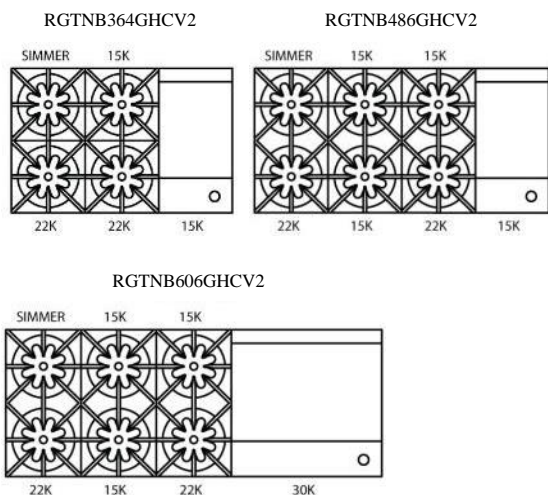

Model	Description	UMRP	MSRP
RGTNB364GHCV2	4 Burners w/ 12" Raised Griddle	$7,900	$9,300
RGTNB486GHCV2	6 Burners w/ 12" Raised Griddle	$8,700	$10,300
RGTNB606GHCV2	6 Burners w/ 24" Raised Griddle	$10,500	$12,400
All BlueStar freestanding or slid in appliances must be installed with a UL approved backguard. The choice of 24" Heritage Classic High Shelf or 17" Heritage Classic backguard is included with all Heritage Classic series units. Only the below backguards can be used with the Heritage Classic models. An SDHSxxHC is the default when a backguard is not specified on order.			
BACKGUARD OPTIONS:			
BG3617HCV2	17" Backguard for 36" HC	$825	$975
SDHS36HCV2	24" High Shelf for 36" HC	$995	$1,175
BG4817HCV2	17" Backguard for 48" HC	$1,235	$1,455
SDHS48HCV2	24" High Shelf for 48" HC	$1,325	$1,555
BG6017HCV2	17" Backguard for 60" HC	$1,400	$1,645
SDHS60HCV2	24" High Shelf for 60" HC	$1,595	$1,875
KNOB OPTIONS:			
Pricing for installed knobs. Refer to page 34 for additional custom knob pricing.			
PAINT-STD RAL KNOB	Standard 190 RAL Colors	$80 ea	$95 ea
TRIM OPTIONS:			
PLATED-36	Brass, Copper, Chrome, Ant. Brass, Brushed Brass, Ant. Copper, Brushed Copper, Oil Rubbed Bronze, Satin Nickel & Pewter	$635	$750
PLATED-48		$845	$995
PLATED-60		$1,055	$1,250
ADDITIONAL CUSTOMIZATION & ACCESSORY OPTIONS:			
Page 34: Knob color options, Configuration changes, Plated trim options & Accessories			

FEATURES:

- 22,000 BTU UltraNova™ burners & 15,000 BTU Nova™ burners
- Precise 130° simmer burner
- Includes a raised griddle for melting and edge-browning
- New streamlined design
- Available backguard options: 17" or 24"