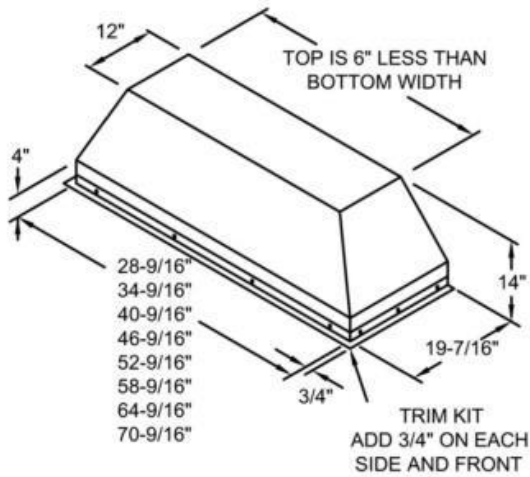

VENTILATION: LINERS METAL LINER SLOPED SIDES

Model	Description	UMRP	MSRP
BS-MLSS-28-SS-3	28" Metal Liner w/ 300 CFM Blower	$1,099	$1,299
BS-MLSS-28-SS-6	28" Metal Liner w/ 600 CFM Blower	$1,399	$1,649
BS-MLSS-34-SS	34" Metal Liner	$1,199	$1,449
BS-MLSS-40-SS	40" Metal Liner	$1,299	$1,549
BS-MLSS-46-SS	46" Metal Liner	$1,399	$1,649
BS-MLSS-52-SS	52" Metal Liner	2,099	$2,489
BS-MLSS-58-SS	58" Metal Liner	$2,499	$2,949
BS-MLSS-64-SS	64" Metal Liner	$2,799	$3,299
BS-MLSS-70-SS	70" Metal Liner	$2,999	$3,599
BLOWER OPTIONS AND ADDITIONAL ACCESSORIES:			
See page 59			

FEATURES:

- Seamed construction
- Commercial style stainless steel baffle filter system
- 3-speed blower/variable light control
- 28" & 34" models come with 300 or 600 CFM internal fan included (*Must be included on order*)
- Accommodates top discharge only
- High heat sensor
- Transition or collar included

BLOWER OPTIONS										
MODEL	IN-HOOD			IN-LINE			REMOTE		DISCHARGE	
	300	600	1200	300	600	1200	1000	1400	TOP	REAR
BS-MLSS-28-SS-3	•	•		•	•	•	•	•	•	•
BS-MLSS-28-SS-6	•	•		•	•	•	•	•	•	•
BS-MLSS-34-SS	•	•	•	•	•	•	•	•	•	•
BS-MLSS-40-SS	•	•	•	•	•	•	•	•	•	•
BS-MLSS-46-SS	•	•	•	•	•	•	•	•	•	•
BS-MLSS-52-SS	•	•	•	•	•	•	•	•	•	•
BS-MLSS-58-SS	•	•	•	•	•	•	•	•	•	•
BS-MLSS-64-SS	•	•	•	•	•	•	•	•	•	•
BS-MLSS-70-SS	•	•	•	•	•	•	•	•	•	•
•	Denotes blower compatible with specific ventilation hood size