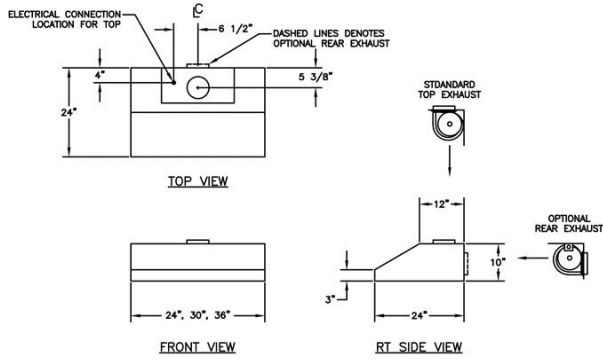

VENTILATION: WALL HOODS LOW PROFILE

Model	Description	UMRP	MSRP
BS-LPL24240	24" Low Profile Hood w/ 600 CFM Blower	$1,099	$1,299
BS-LPL30240	30" Low Profile Hood w/ 600 CFM Blower	$1,199	$1,449
BS-LPL36240	36" Low Profile Hood w/ 600 CFM Blower	$1,299	$1,549
COLOR OPTIONS:			
PAINT HOOD-STD RAL 24-48	Standard 190 RAL Colors	$1,275	$1,500
PAINT HOOD-PM 24-48	Precious Metals Colors	$2,000	$2,400
PAINT HOOD-MC 24-48	Matte Color Collection	$2,000	$2,400
OPTIONAL DUCT FREE KITS:			
BS-PLDFK24	24" Duct Free Kit	$349	$399
BS-PLDFK30	30" Duct Free Kit	$499	$599
BS-PLDFK36	36" Duct Free Kit	$549	$649
BLOWER OPTIONS AND ADDITIONAL ACCESSORIES:			
See page 59			

FEATURES:

- Commercial grade 16 gauge 300 stainless steel construction
- Compatible with 600 CFM internal blower
- Welded seamless corners
- 600 CFM internal fan included
- Dishwasher safe stainless steel baffle filters
- Variable blower control
- Available in 750+ colors
- Accommodates top or rear discharge

BLOWER OPTIONS										
MODEL	IN-HOOD			IN-LINE			REMOTE		DISCHARGE	
	300	600	1200	300	600	1200	1000	1400	TOP	REAR
BS-LPL24240		•							•	•
BS-LPL30240		•							•	•
BS-LPL36240		•							•	•
•	Denotes blower compatible with specific ventilation hood size