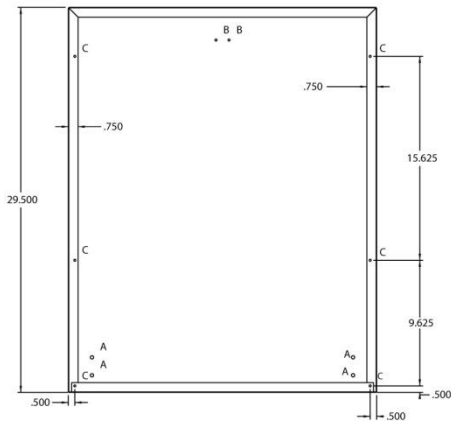

DISHWASHER PANEL DISHWASHER PANEL

Model	Description	UMRP	MSRP
DWBC24	24" Stainless Steel Dishwasher Panel	\$600	\$705
COLOR OPTIONS:			
PAINT – STD RAL DW	Standard 190 RAL Colors	\$249	\$299
PAINT – TXT RAL DW	Textured Standard RAL Colors	\$375	\$445
PAINT – PM DW	Precious Metals Colors	\$475	\$555
PAINT – MC DW	Matte Collection Colors	\$475	\$555
PAINT – MT DW	Metal Texture Colors	\$475	\$555
PAINT – JT DW	Jewel Tones Colors	\$685	\$795
PAINT – CC DW	Custom Colors	\$685	\$795
TRIM OPTIONS:			
PLATED-24DW	Brass, Copper, Chrome, Ant. Brass, Brushed Brass, Ant. Copper, Brushed Copper, Oil Rubbed Bronze, Satin Nickel & Pewter	\$415	\$495