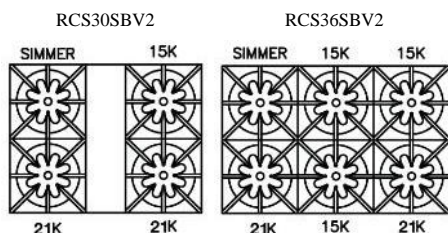

Model	Description	UMRP	MSRP
RCS30SBV2	4 Burners	$3,499	$4,149
RCS36SBV2	6 Burners	$3,999	$4,699
All BlueStar freestanding ranges or slide in appliances must be installed with a UL approved backguard. All Sealed Burner Series ranges will come with an island trim factory installed. The gas type on the Sealed Burner Series should not be converted.			
BACKGUARD OPTIONS:			
IT30BSP (Included)	Island Trim Backguard for 30" model	$305	$365
BG630BSP	6" Backguard for 30" model	$345	$405
BG3017BSP	17" Backguard for 30" model	$625	$735
SDHS30BSP	24" High Shelf for 30" model	$825	$975
IT36BSP (Included)	Island Trim Backguard for 36" model	$375	$445
BG636BSP	6" Backguard for 36" model	$415	$485
BG3617BSP	17" Backguard for 36" model	$825	$975
SDHS36BSP	24" High Shelf for 36" model	$995	$1,175
KNOB OPTIONS:			
Pricing for installed knobs. Refer to page XX for additional custom knob pricing.			
PAINT-STD RAL KNOB	Standard 190 RAL Colors	$80 ea	$95 ea
ADDITIONAL CUSTOMIZATION & ACCESSORY OPTIONS:			
Page 20: Accessories			

FEATURES:

- Sealed burner design with up to 21,000 BTUs of power
- Precise simmer burner
- Extra-large convection oven with 1850° infrared broiler that accommodates a full size 18" x 26" commercial baking sheet
- 24" depth for compatibility with standard kitchen cabinetry
- Includes standard island trim backguard
- Available in stainless steel