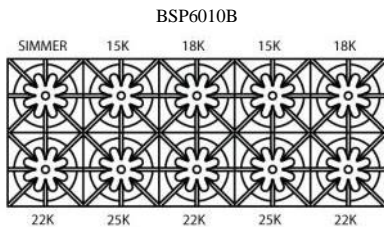

Model	Description	UMRP	MSRP
BSP6010B	10 Burners	$15,775	$18,575
All BlueStar freestanding ranges or slide in appliances must be installed with a UL approved backguard. ALL PLATINUM ranges will come with a grate height island trim factory installed. All PLATINUM ranges will come with an Interchangeable Griddle Charbroiler included. Additional Interchangeable Griddle Charbroiler plates may be purchased for PLATINUM SERIES ONLY, serial number must be provided to order after sale. Stainless knobs are standard, any knob other than SS knobs are an upcharge for a painted knob. Other backguards must be purchased separately. The gas type on the Platinum Series RANGES ONLY cannot be field converted due to the oven's PowR burner.			
BACKGUARD OPTIONS:			
IT60BSP (Included)	Island Trim Backguard	$695	$825
BG660BSP	6" Backguard	$860	$1,025
BG6017BSP	17" Backguard	$1,400	$1,645
SDHS60BSP	24" High Shelf	$1,595	$1,875
COLOR OPTIONS:			
PAINT-STD RAL 48-60	Standard 190 RAL Colors	$749	$889
PAINT-PM 48-60	Precious Metals Colors	$1,325	$1,555
PAINT-MC 48-60	Matte Collection Colors	$1,325	$1,555
PAINT-STD RAL SIDES	Painted Body Sides – 190 RAL Colors	$349	$425
PAINT-PM SIDES	Painted Body Sides – Precious Metals Colors	$349	$425
PAINT-MC SIDES	Painted Body Sides – Matte Collection	$349	$425
KNOB OPTIONS:			
Pricing for installed knobs. Refer to page 19 for additional custom knob pricing.			
PAINT-STD RAL KNOB	Standard 190 RAL Colors	$80 ea	$95 ea
TRIM OPTIONS:			
PLATED-60BSP	Brass, Copper, Chrome, Ant. Brass, Brushed Brass, Ant. Copper, Brushed Copper, Oil Rubbed Bronze, Satin Nickel & Pewter	$1,475	$1,750
ADDITIONAL CUSTOMIZATION & ACCESSORY OPTIONS:			
Page 19: Color options, Configuration changes & Door options			
Page 20: Plated trim options & Accessories			

FEATURES:

- 25,000 BTU PrimaNova™ burners
- All burners, plus Interchangeable Griddle and Charbroiler
- The PowR Oven™ provides 40% faster preheating and 30% increase in oven efficiency
- Gentle 130° simmer burner
- Integrated wok cooking
- Extra-large oven with True European Convection and 1850° infrared broiler
- Accommodates a full-size commercial 18" x 26" baking sheet
- Available in 750+ colors and finishes
- Handcrafted in Pennsylvania since 1880