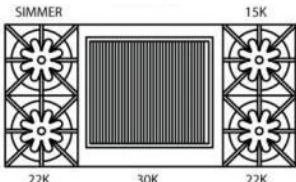

FREESTANDING RANGES

48" NOVA (RNB) SERIES

Model	Description	UMRP	MSRP
RNB488BV2	8 Burners	$8,999	$10,599
RNB486GV2	6 Burners w/ 12" Griddle	$9,599	$11,299
RNB486CBV2	6 Burners w/ 12" Char. Br.	$9,599	$11,299
RNB484GV2	4 Burners w/ 24" Griddle	$10,119	$11,899
RNB484CBV2	4 Burners w/ 24" Char. Br.	$10,119	$11,899
RNB484GCBV2	4 Burners w/ 12" Griddle & Char. Br.	$10,119	$11,899
RNB484FTBV2	4 Burners w/ 24" French Top	$10,999	$12,949

BACKGUARD OPTIONS:

IT48BSP (Included)	Island Trim Backguard	$535	$625
BG648BSP	6" Backguard	$585	$685
BG4817BSP	17" Backguard	$1,235	$1,455
SDHS48BSP	24" High Shelf	$1,325	$1,555

COLOR OPTIONS:

PAINT-STD RAL 48-60	Standard 190 RAL Colors	$749	$889
PAINT-PM 48-60	Precious Metals Colors	$1,325	$1,555
PAINT-MC 48-60	Matte Collection Colors	$1,325	$1,555
PAINT-STD RAL SIDES	Painted Body Sides – 190 RAL Colors	$349	$425
PAINT-PM SIDES	Painted Body Sides – Precious Metals Colors	$349	$425
PAINT-MC SIDES	Painted Body Sides – Matte Collection	$349	$425

KNOB OPTIONS:

Pricing for installed knobs. Refer to page 19 for additional custom knob pricing.

PAINT-STD RAL KNOB	Standard 190 RAL Colors	$80 ea	$95 ea

TRIM OPTIONS:

PLATED-48	Brass, Copper, Chrome, Ant. Brass, Brushed Brass, Ant. Copper, Brushed Copper, Oil Rubbed Bronze, Satin Nickel & Pewter	$1,240	$1,450

DOOR OPTIONS:

SWING DOOR – LH	Left Door Swing	$1,299	$1,549
SWING DOOR – RH	Right Door Swing	$1,299	$1,549

ADDITIONAL CUSTOMIZATION & ACCESSORY OPTIONS:

Page 19: Color options, Configuration changes & Door options

Page 20: Plated trim options & Accessories

FEATURES: