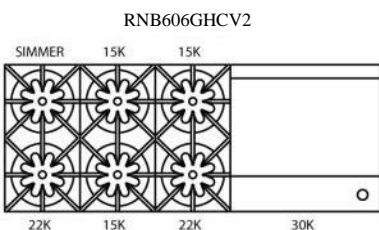

FEATURES:

- 22,000 BTU UltraNova™ burners & 15,000 BTU Nova™ burners
- Precise 130° simmer burner
- Includes a raised griddle for melting and edge-browning
- Extra-large convection oven with 1850° infrared broiler that accommodates a full size 18" x 26" commercial baking sheet
- Available with swing doors
- New streamlined design
- Available in 750+ colors & finishes plus additional customization options
- Available backguard options: 17" or 24"

Model	Description	UMRP	MSRP
RNB364GHCV2	4 Burners w/ 12" Raised Griddle	$10,250	$12,050
RNB486GHCV2	6 Burners w/ 12" Raised Griddle	$12,950	$15,250
RNB606GHCV2	6 Burners w/ 24" Raised Griddle	$19,650	$23,150

All BlueStar freestanding or slid in appliances must be installed with a UL approved backguard. The choice of 24" Heritage Classic High Shelf or 17" Heritage Classic backguard is included with all Heritage Classic series units. Only the below backguards can be used with the Heritage Classic models. An SDHSxxHC is the default when a backguard is not specified on order.

BACKGUARD OPTIONS:

BG3617HCV2	17" Backguard for 36" HC	$825	$975
SDHS36HCV2	24" High Shelf for 36" HC	$995	$1,175
BG4817HCV2	17" Backguard for 48" HC	$1,235	$1,455
SDHS48HCV2	24" High Shelf for 48" HC	$1,325	$1,555
BG6017HCV2	17" Backguard for 60" HC	$1,400	$1,645
SDHS60HCV2	24" High Shelf for 60" HC	$1,595	$1,875

COLOR OPTIONS:

PAINT-STD RAL 24-36	Standard 190 RAL Colors	$549	$649
PAINT-STD RAL 48-60	Standard 190 RAL Colors	$749	$889
PAINT-PM 24-36	Precious Metals Colors	$1,125	$1,325
PAINT-PM 48-60	Precious Metals Colors	$1,325	$1,555
PAINT-MC 24-36	Matte Collection Colors	$1,125	$1,325
PAINT-MC 48-60	Matte Collection Colors	$1,325	$1,555
PAINT-STD RAL SIDES	Painted Body Sides – 190 RAL Colors	$349	$425
PAINT-PM SIDES	Painted Body Sides – Precious Metals Colors	$349	$425
PAINT-MC SIDESE	Painted Body Sides – Matte Collection	$349	$425

KNOB OPTIONS:

Pricing for installed knobs. Refer to page 19 for additional custom knob pricing.

PAINT-STD RAL KNOB	Standard 190 RAL Colors	$80 ea	$95 ea

TRIM OPTIONS:

PLATED-36	Brass, Copper, Chrome, Ant. Brass, Brushed Brass, Ant. Copper, Brushed Copper, Oil Rubbed Bronze, Satin Nickel & Pewter	$1,015	$1,195
PLATED-48		$1,240	$1,450
PLATED-60		$1,400	$1,650

DOOR OPTIONS:

SWING DOOR – LH	Left Hinge Door for 36", 48" & 60" (Left side oven)	$1,299	$1,549
SWING DOOR – RH	Right Hinge Door for 48" & 60" (Right side oven)	$1,299	$1,549

ADDITIONAL CUSTOMIZATION & ACCESSORY OPTIONS:

Page 19: Color options, Configuration changes & Door options

Page 20: Plated trim options & Accessories