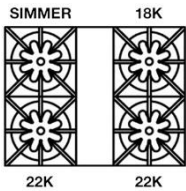

RNB304BPMV2

Model	Description	UMRP	MSRP
RNB304BPMV2	4 Burners	$6,425	$7,575
Only available with the installed island trim backguard. Six unique colors with matching knobs and bezels included, color matched logo on the control panel. Standard with French doors, casters not included on this model. Includes matching knobs and bezels and logo unless otherwise specified at the time of order. Ginger Spice & Stainless Steel units will have Stainless Steel knobs. Precious Metals ranges painted in an RAL color include painted body sides, knobs, bezels and logo.			
COLOR OPTIONS:			
PAINT-PM24-36	Precious Metals Colors	N/C	N/C
IC	Infused Copper	N/C	N/C
ESA	Enchanted Sand	N/C	N/C
ESI	Enchanted Silver	N/C	N/C
GS	Ginger Spice	N/C	N/C
MB	Matte Black	N/C	N/C
SB	Statuary Bronze	N/C	N/C
PAINT-STD RAL 24-36	Standard 190 RAL Colors	$549	$649
PAINT-MC 24-36	Matte Collection Colors	$1,125	$1,325
KNOB OPTIONS:			
Pricing for installed knobs. Refer to page 19 for additional custom knob pricing.			
PAINT-STD RAL KNOB	Standard 190 RAL Colors	$80 ea	$95 ea
TRIM OPTIONS:			
PLATED-CKTP-24-30	Brass, Copper, Chrome, Ant. Brass, Brushed Brass, Ant. Copper, Brushed Copper, Oil Rubbed Bronze, Satin Nickel & Pewter	$425	$500
PM INSCRIP	Inscription on Precious Metals Handle	$500	$595
ADDITIONAL CUSTOMIZATION & ACCESSORY OPTIONS:			
Page 19: Color options, Configuration changes & Door options			
Page 20: Plated trim options & Accessories			

FEATURES:

- 22,000 BTU UltraNova™ burners & 15,000 BTU Nova™ burners
- Precise 130° simmer burner
- Unique French Door for easy loading and unloading
- Contemporary, urban aesthetic
- Extra-large convection oven with 1850° infrared broiler that accommodates a full size 18" x 26" commercial baking sheet
- Six unique colors: Infused Copper, Statuary Bronze, Ginger Spice, Enchanted Silver, Enchanted Sand and Matte Black
- Matching knobs & trim