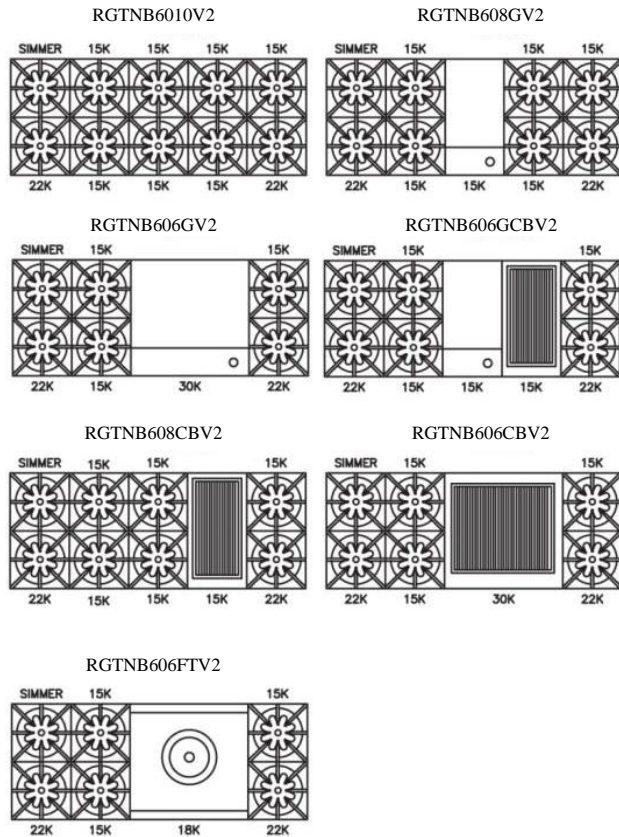

Model	Description	UMRP	MSRP
RGTNB6010BV2	10 Burners	$7,669	$9,049
RGTNB608GV2	8 Burners w/ 12" Griddle	$7,399	$8,699
RGTNB608CBV2	8 Burners w/ 12" Char. Br.	$7,399	$8,699
RGTNB606GV2	6 Burners w/ 24" Griddle	$7,449	$8,789
RGTNB606CBV2	6 Burners w/ 24" Char. Br.	$7,449	$8,789
RGTNB606GCBV2	6 Burners w/ 12" Griddle & Char. Br.	$7,939	$9,349
RGTNB606FTV2	6 Burners w/ 24" French Top	$8,599	$10,099
BACKGUARD OPTIONS:			
IT60BSP (Included)	Island Trim Backguard	$695	$825
BG660BSP	6" Backguard	$860	$1,025
BG6017BSP	17" Backguard	$1,400	$1,645
SDHS60BSP	24" High Shelf	$1,595	$1,875
KNOB OPTIONS:			
Pricing for installed knobs. Refer to page 34 for additional custom knob pricing.			
PAINT-STD RAL KNOB	Standard 190 RAL Colors	$80 ea	$95 ea
TRIM OPTIONS:			
PLATED-CKTP60	Brass, Copper, Chrome, Ant. Brass, Brushed Brass, Ant. Copper, Brushed Copper, Oil Rubbed Bronze, Satin Nickel & Pewter	$1,055	$1,250
ADDITIONAL CUSTOMIZATION & ACCESSORY OPTIONS:			
Page 34: Knob color options, Configuration changes, Plated trim options & Accessories			

FEATURES:

- 22,000 BTU UltraNova™ burners & 15,000 BTU Nova™ burners
- Precise 130° simmer burner
- Available with all burners or add integrated griddle, charbroiler or French top
- Integrated wok cooking
- Handcrafted in Pennsylvania since 1880