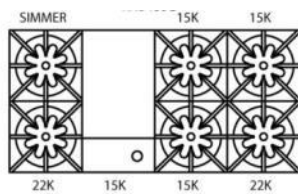

RANGETOPS

48" NOVA (RNB) SERIES

Model Shown: RGTNB484GCBV2

RGTNB488V2

RGTNB486GV2

RGTNB484GV2

RGTNB484GCBV2

RGTNB486CBV2