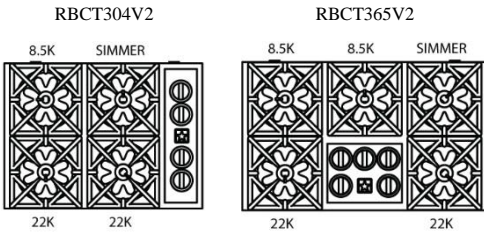

FEATURES:

- 22,000 BTU UltraNova™ burners & 15,000 BTU Nova™ burners
- Precise 130° simmer burner
- Full motion grates
- Stainless steel knobs and available customization
- Enhanced compatibility with BlueStar Electric Wall Oven