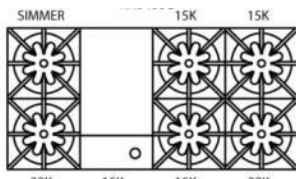

FREESTANDING RANGES

48" NOVA (RNB) SERIES

Model Shown: RNB486GCBV2

RNB488V2

RNB486GV2

RNB484GV2

RNB484GCBV2

RNB486CBV2