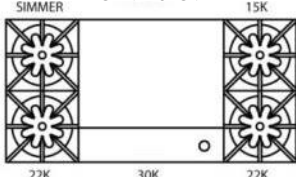

RANGETOPS

48" NOVA (RNB) SERIES

Model Shown: RGTNB484GCBV2

RGTNB488V2

RGTNB486GV2

RGTNB484GV2

RGTNB484GCBV2

RGTNB486CBV2