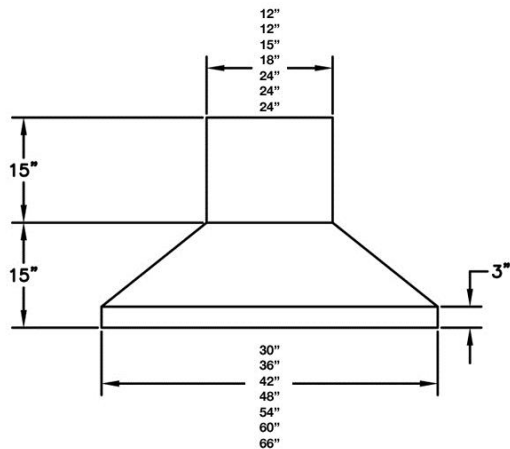

VENTILATION: WALL HOODS PYRAMID

FEATURES:

- Commercial grade 16 gauge 300 stainless steel construction
- Dishwasher safe stainless steel baffles
- 3-speed blower/variable light control
- Accommodates top discharge only
- Flue will accommodate most installations up to a 9' ceiling. Review the installation manual for dimensions.
- Available in 750+ colors
- Remote and In-line fans available

Model	Description	UMRP	MSRP
BS-PC30240 TS	30" Pyramid Hood	$2,049	$2,449
BS-PC36240 TS	36" Pyramid Hood	$2,099	$2,489
BS-PC42240 TS	42" Pyramid Hood	$2,299	$2,749
BS-PC48240 TS	48" Pyramid Hood	$2,399	$2,949
BS-PC54240 TS	54" Pyramid Hood	$2,799	$3,299
BS-PC60240 TS	60" Pyramid Hood	$2,999	$3,549
BS-PC66240 TS	66" Pyramid Hood	$3,199	$3,799
COLOR OPTIONS:			
PAINT HOOD-STD RAL 24-48	Standard 190 RAL Colors	$1,275	$1,500
PAINT HOOD-STD RAL 54-60	Standard 190 RAL Colors	$1,600	$1,900
PAINT HOOD-PM 24-48	Precious Metals Colors	$2,000	$2,400
PAINT HOOD-PM 54-60	Precious Metals Colors	$2,200	$2,600
PAINT HOOD-MC 24-48	Matte Collection Colors	$2,000	$2,400
PAINT HOOD-MC 54-60	Matte Collection Colors	$2,200	$2,600
AVAILABLE FLUE OPTIONS:			
Telescopic flue will accommodate most installations up to a 9' ceiling. Please review dimensions provided in the installation manual.			
BS-PCF95	Flue for 9.5' Ceiling	$599	$699
BS-PCF10	Flue for 10' Ceiling	$649	$749
BS-PCF105	Flue for 10.5' Ceiling	$799	$949
BS-PCF11	Flue for 11' Ceiling	$929	$1,099
BS-PCF115	Flue for 11.5' Ceiling	$999	$1,199
BS-PCF12	Flue for 12' Ceiling	$1,099	$1,299
BLOWER OPTIONS AND ADDITIONAL ACCESSORIES:			
See page 59			

BLOWER OPTIONS										
MODEL	IN-HOOD			IN-LINE			REMOTE		DISCHARGE	
	300	600	1200	300	600	1200	1000	1400	TOP	REAR
BS-PC30240 TS	•	•		•	•	•	•	•	•	
BS-PC36240 TS	•	•	•	•	•	•	•	•	•	
BS-PC42240 TS	•	•	•	•	•	•	•	•	•	
BS-PC48240 TS	•	•	•	•	•	•	•	•	•	
BS-PC54240 TS	•	•	•	•	•	•	•	•	•	
BS-PC60240 TS	•	•	•	•	•	•	•	•	•	
BS-PC66240 TS	•	•	•	•	•	•	•	•	•	
•	Denotes blower compatible with specific ventilation hood size