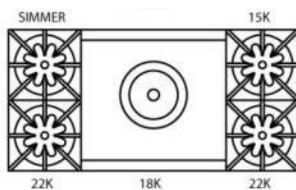

RANGETOPS

48" NOVA (RNB) SERIES

FEATURES:

- 22,000 BTU UltraNova™ burners & 15,000 BTU Nova™ burners
- Precise 130° simmer burner
- Available with all burners or add integrated griddle, charbroiler or French top
- Integrated wok cooking
- Handcrafted in Pennsylvania since 1880

Model	Description	UMRP	MSRP
RGTNB488BV2	8 Burners	$4,699	$5,549
RGTNB486GV2	6 Burners w/ 12" Griddle	$4,799	$5,649
RGTNB486CBV2	6 Burners w/ 12" Char. Br.	$4,799	$5,649
RGTNB484GV2	4 Burners w/ 24" Griddle	$5,239	$6,189
RGTNB484CBV2	4 Burners w/ 24" Char. Br.	$5,239	$6,189
RGTNB484GCBV2	4 Burners w/ 12" Griddle & Char. Br.	$5,059	$5,949
RGTNB484FTBV2	4 Burners w/ 24" French Top	$5,899	$6,949
BACKGUARD OPTIONS:			
IT48BSP (Included)	Island Trim Backguard	$535	$625
BG648BSP	6" Backguard	$585	$685
BG4817BSP	17" Backguard	$1,235	$1,455
SDHS48BSP	24" High Shelf	$1,325	$1,555
KNOB OPTIONS:			
Pricing for installed knobs. Refer to page 34 for additional custom knob pricing.			
PAINT-STD RAL KNOB	Standard 190 RAL Colors	$80 ea	$95 ea
TRIM OPTIONS:			
PLATED-CKTP48	Brass, Copper, Chrome, Ant. Brass, Brushed Brass, Ant. Copper, Brushed Copper, Oil Rubbed Bronze, Satin Nickel & Pewter	$845	$995
ADDITIONAL CUSTOMIZATION & ACCESSORY OPTIONS:			
Page 34: Knob color options, Configuration changes, Plated trim options & Accessories