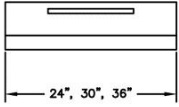

VENTILATION: WALL HOODS LOW PROFILE RECIRCULATING

FRONT VIEW

Model	Description	UMRP	MSRP
BS-LPLR24240	24" Recirculating Hood w/ 520 CFM Blower	$1,199	$1,449
BS-LPLR30240	30" Recirculating Hood w/ 520 CFM Blower	$1,299	$1,549
BS-LPLR36240	36" Recirculating Hood w/ 520 CFM Blower	$1,399	$1,649
COLOR OPTIONS:			
PAINT HOOD-STD RAL 24-48	Standard 190 RAL Colors	$1,275	$1,500
PAINT HOOD-PM 24-48	Precious Metals Colors	$2,000	$2,400
PAINT HOOD-MC 24-48	Matte Color Collection	$2,000	$2,400
BLOWER OPTIONS AND ADDITIONAL ACCESSORIES:			
See page 59			

FEATURES:

- Handcrafted seamless construction with 16 gauge material
- Welded seamless corners
- Commercial style stainless steel baffle filter system
- 4-speed blower/variable light control
- Accommodates top discharge only
- 520 CFM internal fan included
- Available in 750+ colors
- Halogen lamps with dimmer control
- Quiet performance

BLOWER OPTIONS										
MODEL	IN-HOOD			IN-LINE			REMOTE		DISCHARGE	
	300	520	1200	300	600	1200	1000	1400	TOP	REAR
BS-LPLR24240		•								
BS-LPLR30240		•								
BS-LPLR36240		•								
•	Denotes blower compatible with specific ventilation hood size