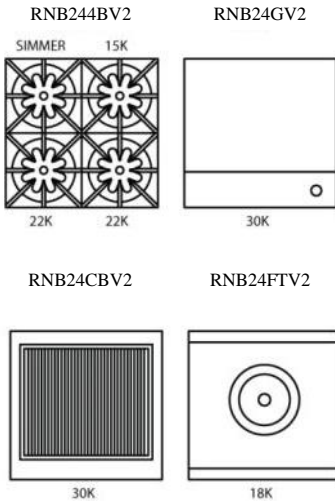

Model	Description	UMRP	MSRP
RNB244BV2	4 Burners	$4,359	$5,149
RNB24GV2	All Griddle	$4,699	$5,549
RNB24CBV2	All Charbroiler	$4,699	$5,549
RNB24FTV2	All French Top	$5,099	$5,999
BACKGUARD OPTIONS:			
IT24BSP (Included)	Island Trim Backguard	$305	$365
BG624BSP	6" Backguard	$345	$405
BG2417BSP	17" Backguard	$625	$735
SDHS24BSP	24" High Shelf	$825	$975
COLOR OPTIONS:			
PAINT-STD RAL 24-36	Standard 190 RAL Colors	$549	$649
PAINT-PM 24-36	Precious Metals Colors	$1,125	$1,325
PAINT-MC 24-36	Matte Collection Colors	$1,125	$1,325
PAINT-STD RAL SIDES	Painted Body Sides – 190 RAL Colors	$349	$425
PAINT-PM SIDES	Painted Body Sides – Precious Metals Colors	$349	$425
PAINT-MC SIDES	Painted Body Sides – Matte Collection	$349	$425
KNOB OPTIONS:			
Pricing for installed knobs. Refer to page 19 for additional custom knob pricing.			
PAINT-STD RAL KNOB	Standard 190 RAL Colors	$80 ea	$95 ea
TRIM OPTIONS:			
PLATED-24-30	Brass, Copper, Chrome, Ant. Brass, Brushed Brass, Ant. Copper, Brushed Copper, Oil Rubbed Bronze, Satin Nickel & Pewter	$845	$995
DOOR OPTIONS:			
SWING DOOR – LH	Left Hinge Door Swing	$1,299	$1,549
SWING DOOR – RH	Right Hinge Door Swing	$1,299	$1,549
ADDITIONAL CUSTOMIZATION & ACCESSORY OPTIONS:			
Page 19: Color options, Configuration changes & Door options			
Page 20: Plated trim options & Accessories			

FEATURES:

- 22,000 BTU UltraNova™ burners & 15,000 BTU Nova™ burners
- Precise 130° simmer burner
- Available with all burners or add integrated griddle, charbroiler or French top
- Extra-large convection oven with 1850° infrared broiler that accommodates a half size 18" x 13" commercial baking sheet
- Integrated wok cooking
- Available with swing doors
- Available in 750+ colors & finishes plus additional customization options