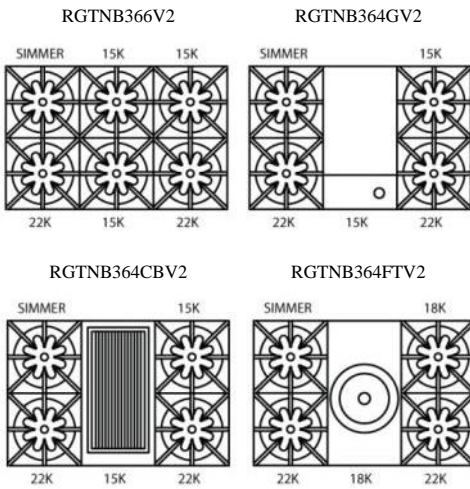

Model	Description	UMRP	MSRP
RGTNB366BV2	6 Burners	$3,589	$4,249
RGTNB364CBV2	4 Burners w/ 12" Char. Br.	$3,819	$4,499
RGTNB364GV2	4 Burners w/ 12" Griddle	$3,819	$4,499
RGTNB364FTV2	4 Burners w/ 12" French Top	$4,859	$5,749
BACKGUARD OPTIONS:			
IT36BSP (Included)	Island Trim Backguard	$375	$445
BG636BSP	6" Backguard	$415	$485
BG3617BSP	17" Backguard	$825	$975
SDHS36BSP	24" High Shelf	$995	$1,175
KNOB OPTIONS:			
Pricing for installed knobs. Refer to page 34 for additional custom knob pricing.			
PAINT-STD RAL KNOB	Standard 190 RAL Colors	$80 ea	$95 ea
TRIM OPTIONS:			
PLATED-CKTP36	Brass, Copper, Chrome, Ant. Brass, Brushed Brass, Ant. Copper, Brushed Copper, Oil Rubbed Bronze, Satin Nickel & Pewter	$635	$750
ADDITIONAL CUSTOMIZATION & ACCESSORY OPTIONS:			
Page 34: Knob color options, Configuration changes, Plated trim options & Accessories			

FEATURES:

- 22,000 BTU UltraNova™ burners & 15,000 BTU Nova™ burners
- Precise 130° simmer burner
- Available with all burners or add integrated griddle, charbroiler or French top
- Integrated wok cooking
- Handcrafted in Pennsylvania since 1880