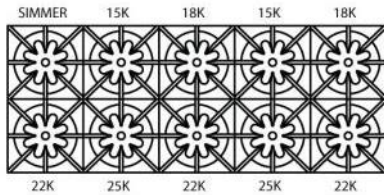

BSPRT6010B