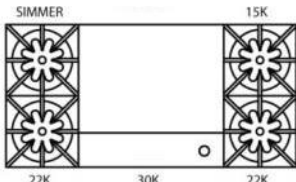

FREESTANDING RANGES

48" NOVA (RNB) SERIES

Model Shown: RNB486GCBV2

RNB488V2

RNB486GV2

RNB484GV2

RNB484GCBV2

RNB486CBV2