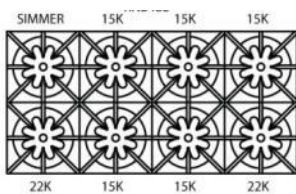

RGTNB488V2

RGTNB484GV2