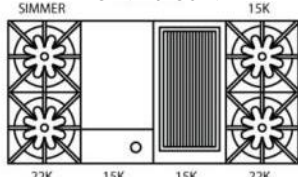

RANGETOPS

48" NOVA (RNB) SERIES

Model Shown: RGTNB484GCBV2

RGTNB488V2

RGTNB486GV2

RGTNB484GV2

RGTNB484GCBV2

RGTNB486CBV2