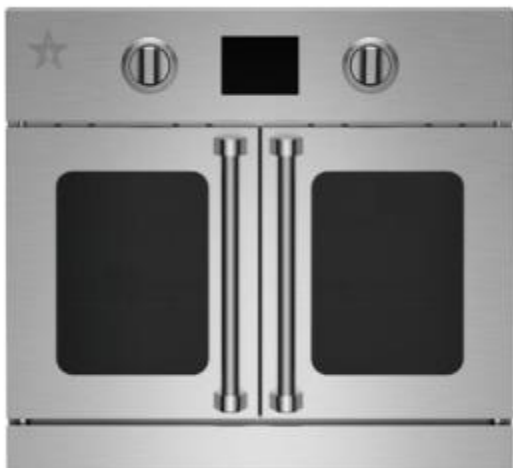

WALL OVENS

30" ELECTRIC WALL OVENS

Model Shown: BSEWO30ECDD

Model Shown: BSEWO30ECSD

Model	Description	UMRP	MSRP
BSEWO30ECDD	30" EWO Drop Down Door	\$4,275	\$5,025
BSEWO30ECSD	30" EWO French Door	\$4,875	\$5,725
EWOSTK-30	30" EWO Stacking Kit	N/C	N/C
Stainless knobs are standard. Painted knob prices will apply for any other knob selected. Requires (2) knobs when ordering any painted or plated knob option. The bake stone will be boxed separate and shipped on top of the wall oven box. The bake stone is not compatible with other BlueStar models and is not available for purchase.			
COLOR OPTIONS:			
PAINT-STD RAL 24-36	Standard 190 RAL Colors	\$549	\$649
PAINT-PM 24-36	Precious Metals Colors	\$1,125	\$1,325
PAINT-MC 24-36	Matte Collection Colors	\$1,125	\$1,325
KNOB AND BEZEL OPTIONS:			
Pricing for installed knobs. Refer to page 40 for additional custom knob pricing.			
PAINT-STD RAL KNOB	Standard 190 RAL Colors	\$80 ea	\$94 ea
TRIM OPTIONS:			
PLATED-BWO/EWO30-36	Brass, Copper, Chrome, Ant. Brass, Brushed Brass, Ant. Copper, Brushed Copper, Oil Rubbed Bronze, Satin Nickel & Pewter	\$950	\$1,125
ADDITIONAL CUSTOMIZATION & ACCESSORY OPTIONS:			
Page 40: Color options, Plated trim options and Accessories			