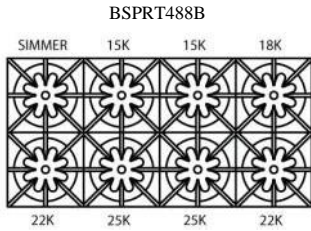

FEATURES:

- 25,000 BTU PrimaNova™ burners
- All burners, plus Interchangeable Griddle and Charbroiler
- Gentle 130° simmer burner
- Integrated wok cooking
- Handcrafted in Pennsylvania since 1880