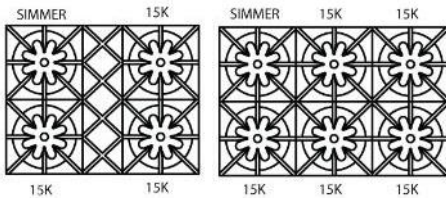

RCS304BV2

RCS366BV2

Model	Description	UMRP	MSRP
RCS304BV2	4 Burners	$3,649	$4,299
RCS366BV2	6 Burners	$4,199	$4,949
All BlueStar freestanding or slide in appliances must be installed with a UL approved backguard. All RCS-V2 ranges will come with an island trim factory installed. Other backguards must be purchased separately.			
BACKGUARD OPTIONS:			
IT30BSP (Included)	Island Trim Backguard for 30" model	$305	$365
BG630BSP	6" Backguard for 30" model	$345	$405
BG3017BSP	17" Backguard for 30" model	$625	$735
SDHS30BSP	24" High Shelf for 30" model	$825	$975
IT36BSP (Included)	Island Trim Backguard for 36" model	$375	$445
BG636BSP	6" Backguard for 36" model	$415	$485
BG3617BSP	17" Backguard for 36" model	$825	$975
SDHS36BSP	24" High Shelf for 36" model	$995	$1,175
KNOB OPTIONS:			
Pricing for installed knobs. Refer to page 19 for additional custom knob pricing.			
PAINT-STD RAL KNOB	Standard 190 RAL Colors	$80 ea	$95 ea
ADDITIONAL CUSTOMIZATION & ACCESSORY OPTIONS:			
Page 20: Accessories			

FEATURES:

- 15,000 BTU Nova™ open burners
- Precise 130° simmer burner
- Extra-large convection oven with 1850° infrared broiler that accommodates a full size 18" x 26" commercial baking sheet
- Available in stainless steel only
- Includes standard island trim backguard