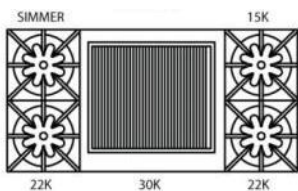

RANGETOPS

48" NOVA (RNB) SERIES

FEATURES:

- 22,000 BTU UltraNova™ burners & 15,000 BTU Nova™ burners
- Precise 130° simmer burner
- Available with all burners or add integrated griddle, charbroiler or French top
- Integrated wok cooking
- Handcrafted in Pennsylvania since 1880

Model	Description	UMRP	MSRP
RGTNB488BV2	8 Burners	$4,699	$5,549
RGTNB486GV2	6 Burners w/ 12" Griddle	$4,799	$5,649
RGTNB486CBV2	6 Burners w/ 12" Char. Br.	$4,799	$5,649
RGTNB484GV2	4 Burners w/ 24" Griddle	$5,239	$6,189
RGTNB484CBV2	4 Burners w/ 24" Char. Br.	$5,239	$6,189
RGTNB484GCBV2	4 Burners w/ 12" Griddle & Char. Br.	$5,059	$5,949
RGTNB484FTBV2	4 Burners w/ 24" French Top	$5,899	$6,949
BACKGUARD OPTIONS:			
IT48BSP (Included)	Island Trim Backguard	$535	$625
BG648BSP	6" Backguard	$585	$685
BG4817BSP	17" Backguard	$1,235	$1,455
SDHS48BSP	24" High Shelf	$1,325	$1,555
KNOB OPTIONS:			
Pricing for installed knobs. Refer to page 34 for additional custom knob pricing.			
PAINT-STD RAL KNOB	Standard 190 RAL Colors	$80 ea	$95 ea
TRIM OPTIONS:			
PLATED-CKTP48	Brass, Copper, Chrome, Ant. Brass, Brushed Brass, Ant. Copper, Brushed Copper, Oil Rubbed Bronze, Satin Nickel & Pewter	$845	$995
ADDITIONAL CUSTOMIZATION & ACCESSORY OPTIONS:			
Page 34: Knob color options, Configuration changes, Plated trim options & Accessories