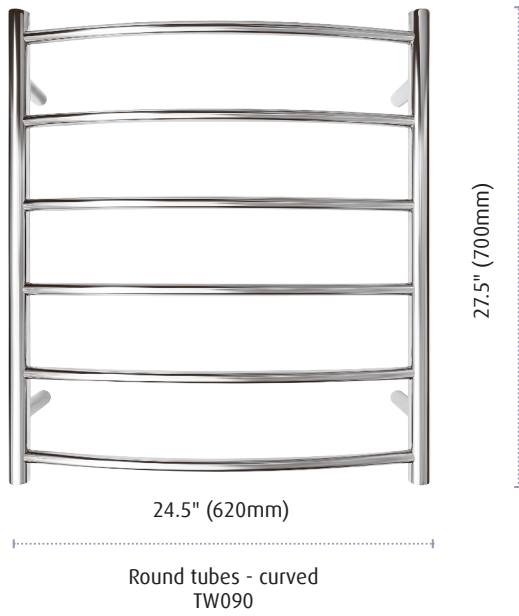

Designer Square

Available in Polished Stainless Steel

Model S - square tubes
TW082

Model G - square tubes
TW081

Paperclip / Square tubes
TW080

Designer Square

| Code | Description | Tube Shape | Bars | Height in mm | Width in mm | Depth in mm | Width centres in mm | Vertical centres in mm | Wattage | MSRP USD | MSRP CAD |
|-------|-------------|------------|------|--------------|-------------|-------------|---------------------|------------------------|---------|----------|------------|
| TW080 | Paper clip | Square | 4 | 600 | 800 | 115 | 765 | 575 | 60W | \$896.00 | \$1,169.00 |
| TW081 | Model G | Square | 4 | 400 | 1200 | 115 | 1165 | 255 | 80W | \$735.00 | \$955.00 |
| TW082 | Model S | Square | 5 | 900 | 650 | 115 | - | - | 60W | \$784.00 | \$999.00 |

Chelsea Round

Available in Polished Stainless Steel

| Chelsea Round | | | | | | | | | | | |
|---------------|-------------|------------|------|--------------|-------------|-------------|---------------------|------------------------|---------|----------|----------|
| Code | Description | Tube Shape | Bars | Height in mm | Width in mm | Depth in mm | Width centres in mm | Vertical centres in mm | Wattage | MSRP USD | MSRP CAD |
| TW090 | Curved | Round | 6 | 700 | 620 | 150 | 590 | 500 | 60W | \$329.00 | \$419.00 |
| TW091 | Straight | Round | 6 | 1200 | 600 | 120 | 570 | 1000 | 90W | \$270.00 | \$349.00 |
| TW092 | Straight | Round | 9 | 780 | 600 | 120 | 570 | 550 | 60W | \$350.00 | \$449.00 |

Liberty Single bars

Available in Polished Stainless Steel

- 600mm wide / 24 inches
- All bars 110mm deep / 4 inches
- Available in round tubes, stainless: TW001
- Square tubes, brushed nickel: TW002
- Select number of bars desired, up to 8
- TW00X power module and fixing bar sold separately.