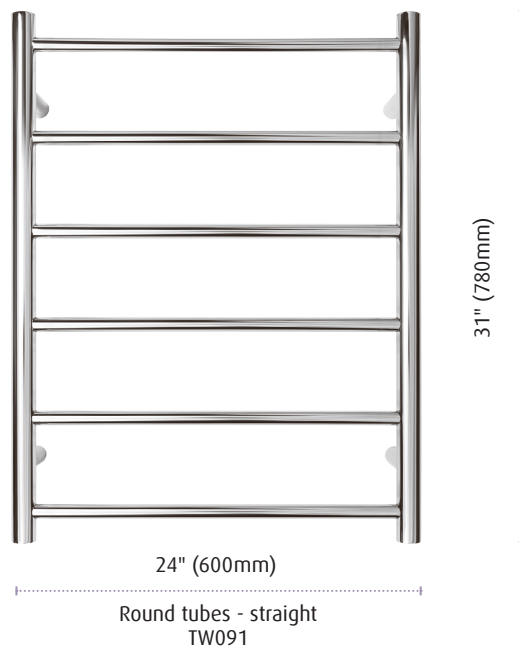

Designer Square

Available in Polished Stainless Steel

Model S - square tubes
TW082

Model G - square tubes
TW081

Paperclip / Square tubes
TW080

Designer Square

| Code | Description | Tube Shape | Bars | Height in mm | Width in mm | Depth in mm | Width centres in mm | Vertical centres in mm | Wattage | MSRP USD | MSRP CAD |
|-------|-------------|------------|------|--------------|-------------|-------------|---------------------|------------------------|---------|----------|------------|
| TW080 | Paper clip | Square | 4 | 600 | 800 | 115 | 765 | 575 | 60W | \$896.00 | \$1,169.00 |
| TW081 | Model G | Square | 4 | 400 | 1200 | 115 | 1165 | 255 | 80W | \$735.00 | \$955.00 |
| TW082 | Model S | Square | 5 | 900 | 650 | 115 | - | - | 60W | \$784.00 | \$999.00 |

Chelsea Round

Available in Polished Stainless Steel

| Chelsea Round | | | | | | | | | | | |
|---------------|-------------|------------|------|--------------|-------------|-------------|---------------------|------------------------|---------|----------|----------|
| Code | Description | Tube Shape | Bars | Height in mm | Width in mm | Depth in mm | Width centres in mm | Vertical centres in mm | Wattage | MSRP USD | MSRP CAD |
| TW090 | Curved | Round | 6 | 700 | 620 | 150 | 590 | 500 | 60W | \$329.00 | \$419.00 |
| TW091 | Straight | Round | 6 | 1200 | 600 | 120 | 570 | 1000 | 90W | \$270.00 | \$349.00 |
| TW092 | Straight | Round | 9 | 780 | 600 | 120 | 570 | 550 | 60W | \$350.00 | \$449.00 |

Liberty Single bars

Available in Polished Stainless Steel

- 600mm wide / 24 inches
- All bars 110mm deep / 4 inches
- Available in round tubes, stainless: TW001
- Square tubes, brushed nickel: TW002
- Select number of bars desired, up to 8
- TW00X power module and fixing bar sold separately.