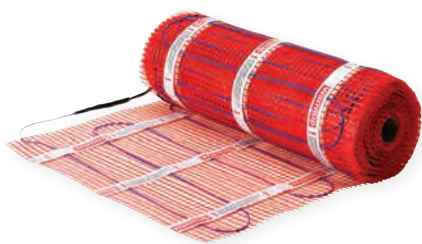

Floor Heating

- For fast installations in bathrooms
- Glass fiber-mesh with pressure sensitive adhesive
- Ultra-thin dual core heating cable
- 5 sizes for all layouts
- A 6x10 bathroom system is less than \$500