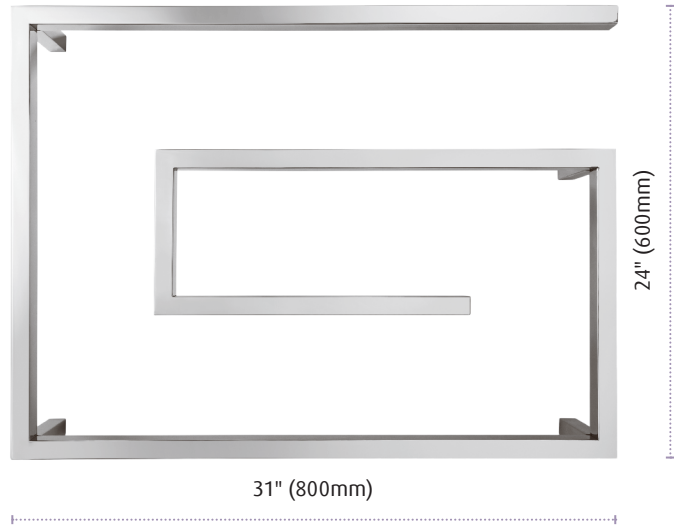

Designer Square

Available in Polished Stainless Steel

Model S - square tubes
TW082

Model G - square tubes
TW081

Paperclip / Square tubes
TW080

Designer Square

| Code | Description | Tube Shape | Bars | Height in mm | Width in mm | Depth in mm | Width centres in mm | Vertical centres in mm | Wattage | MSRP USD | MSRP CAD |
|-------|-------------|------------|------|--------------|-------------|-------------|---------------------|------------------------|---------|----------|------------|
| TW080 | Paper clip | Square | 4 | 600 | 800 | 115 | 765 | 575 | 60W | \$896.00 | \$1,169.00 |
| TW081 | Model G | Square | 4 | 400 | 1200 | 115 | 1165 | 255 | 80W | \$735.00 | \$955.00 |
| TW082 | Model S | Square | 5 | 900 | 650 | 115 | - | - | 60W | \$784.00 | \$999.00 |

Liberty Single bars

Available in Polished Stainless Steel

- 600mm wide / 24 inches
- All bars 110mm deep / 4 inches
- Available in round tubes, stainless: TW001
- Square tubes, brushed nickel: TW002
- Select number of bars desired, up to 8
- TW00X power module and fixing bar sold separately.