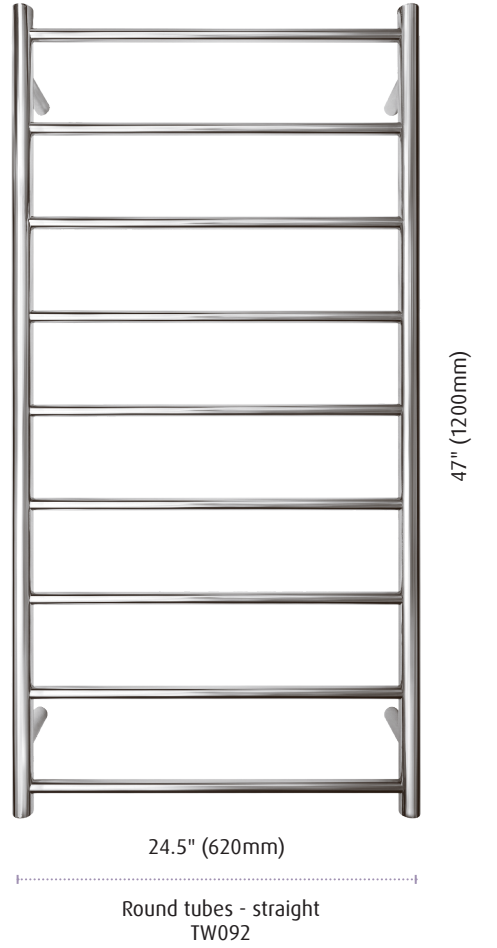

Designer Square

Available in Polished Stainless Steel

Model S - square tubes
TW082

Model G - square tubes
TW081

Paperclip / Square tubes
TW080

Designer Square

| Code | Description | Tube Shape | Bars | Height in mm | Width in mm | Depth in mm | Width centres in mm | Vertical centres in mm | Wattage | MSRP USD | MSRP CAD |
|-------|-------------|------------|------|--------------|-------------|-------------|---------------------|------------------------|---------|----------|------------|
| TW080 | Paper clip | Square | 4 | 600 | 800 | 115 | 765 | 575 | 60W | \$896.00 | \$1,169.00 |
| TW081 | Model G | Square | 4 | 400 | 1200 | 115 | 1165 | 255 | 80W | \$735.00 | \$955.00 |
| TW082 | Model S | Square | 5 | 900 | 650 | 115 | - | - | 60W | \$784.00 | \$999.00 |

Chelsea Round

Available in Polished Stainless Steel

| Chelsea Round | | | | | | | | | | | |
|---------------|-------------|------------|------|--------------|-------------|-------------|---------------------|------------------------|---------|----------|----------|
| Code | Description | Tube Shape | Bars | Height in mm | Width in mm | Depth in mm | Width centres in mm | Vertical centres in mm | Wattage | MSRP USD | MSRP CAD |
| TW090 | Curved | Round | 6 | 700 | 620 | 150 | 590 | 500 | 60W | \$329.00 | \$419.00 |
| TW091 | Straight | Round | 6 | 1200 | 600 | 120 | 570 | 1000 | 90W | \$270.00 | \$349.00 |
| TW092 | Straight | Round | 9 | 780 | 600 | 120 | 570 | 550 | 60W | \$350.00 | \$449.00 |

Liberty Single bars

Available in Polished Stainless Steel

- 600mm wide / 24 inches
- All bars 110mm deep / 4 inches
- Available in round tubes, stainless: TW001
- Square tubes, brushed nickel: TW002
- Select number of bars desired, up to 8
- TW00X power module and fixing bar sold separately.