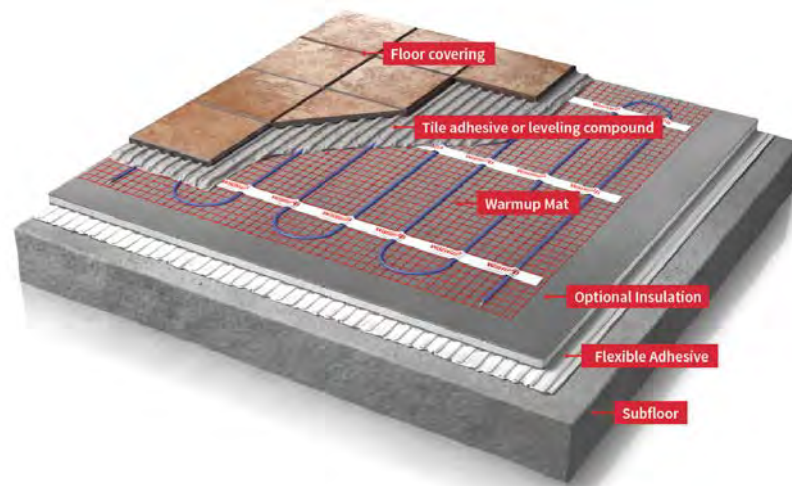

78% FASTER

71% COST SAVINGS