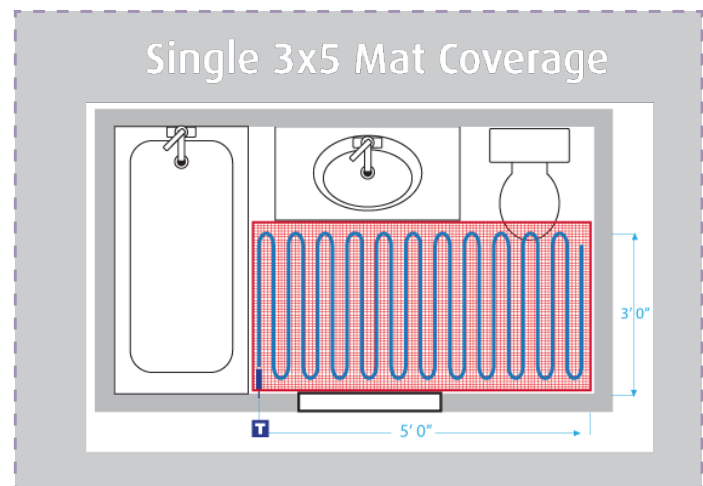

Enjoy the comfort of toasty toes every morning, every day.

The Warmup StickyMat system is a series of small 3ft wide mats aimed for bathroom installations under tile & stone. StickyMats are dual-adhesive with double sided tape, as well as a pressure-sensitive adhesive on the entire mesh allowing for a fast set-up. They can be combined and patch-worked into the room to customize the coverage. Each mat is built with a dual-conductor cable with a single power cord to connect to the thermostat.

StickyMats are available in 3x3, 3x5, 3x6, 3x8 and 3x10ft.

- For fast installations in bathrooms
- Glass fiber-mesh with pressure sensitive adhesive
- Ultra-thin dual core heating cable
- 5 sizes for all layouts