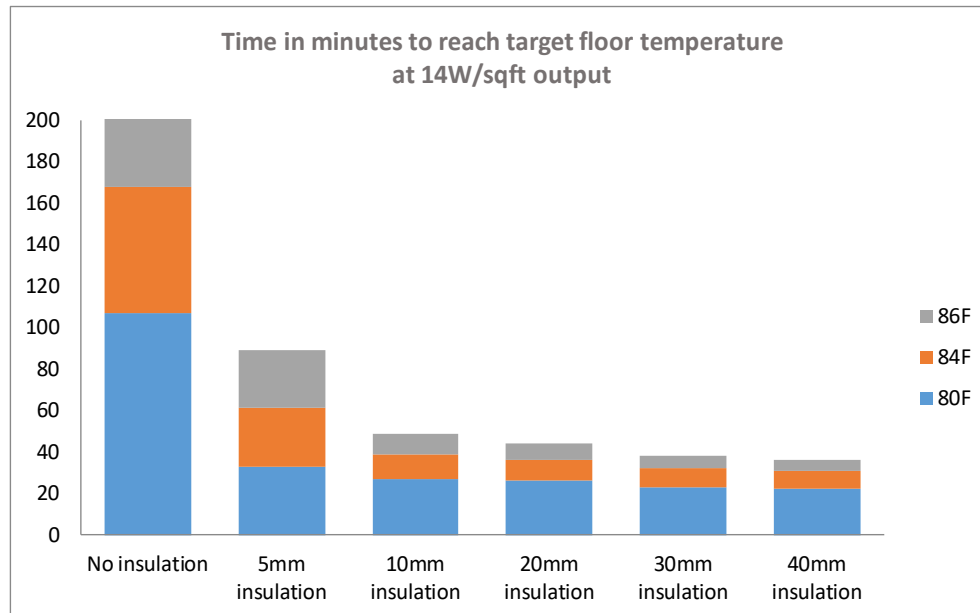

The importance of the insulation.

Warmup coated Insulation Boards are an important element when installing underfloor heating. They provide the foundation to lay the heating system.

The insulation improves the response time and heat retention within the room, reducing energy consumption and carbon emissions.