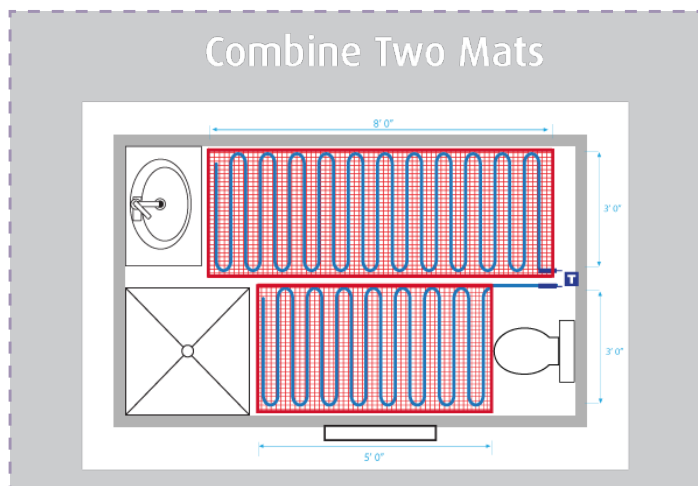

Enjoy the comfort of toasty toes every morning, every day.

The Warmup StickyMat system is a series of small 3ft wide mats aimed for bathroom installations under tile & stone. StickyMats are dual-adhesive with double sided tape, as well as a pressure-sensitive adhesive on the entire mesh allowing for a fast set-up. They can be combined and patch-worked into the room to customize the coverage. Each mat is built with a dual-conductor cable with a single power cord to connect to the thermostat.

StickyMats are available in 3x3, 3x5, 3x6, 3x8 and 3x10ft.

- For fast installations in bathrooms
- Glass fiber-mesh with pressure sensitive adhesive
- Ultra-thin dual core heating cable
- 5 sizes for all layouts