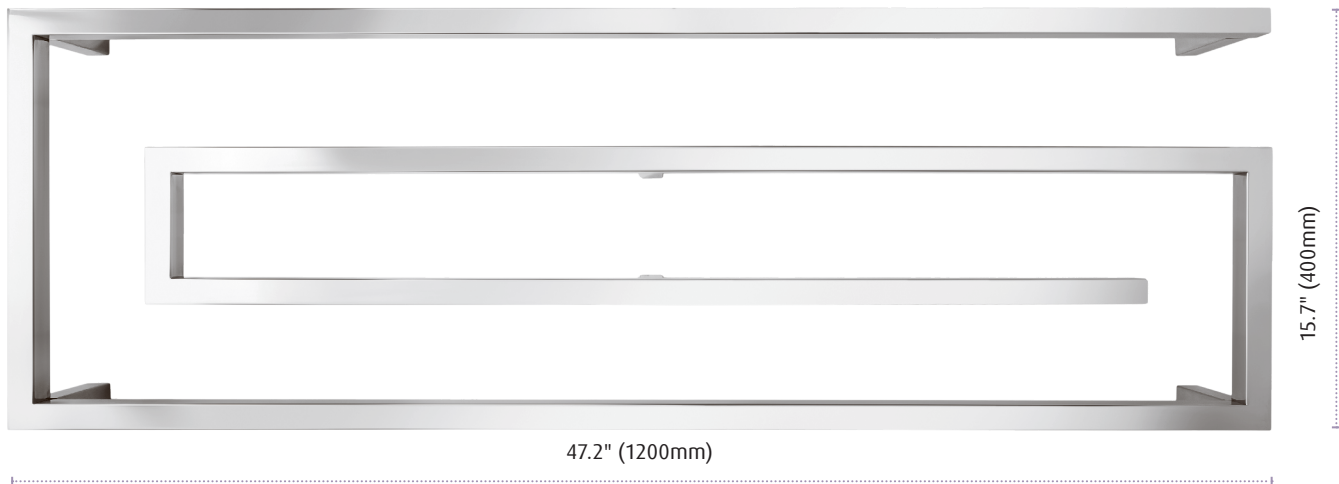

Designer Square

Available in Polished Stainless Steel

Model S - square tubes
TW082

Model G - square tubes
TW081

Paperclip / Square tubes
TW080

Designer Square

| Code | Description | Tube Shape | Bars | Height in mm | Width in mm | Depth in mm | Width centres in mm | Vertical centres in mm | Wattage | MSRP USD | MSRP CAD |
|-------|-------------|------------|------|--------------|-------------|-------------|---------------------|------------------------|---------|----------|------------|
| TW080 | Paper clip | Square | 4 | 600 | 800 | 115 | 765 | 575 | 60W | \$896.00 | \$1,169.00 |
| TW081 | Model G | Square | 4 | 400 | 1200 | 115 | 1165 | 255 | 80W | \$735.00 | \$955.00 |
| TW082 | Model S | Square | 5 | 900 | 650 | 115 | - | - | 60W | \$784.00 | \$999.00 |

Chelsea Round

Available in Polished Stainless Steel

| Chelsea Round | | | | | | | | | | | |
|---------------|-------------|------------|------|--------------|-------------|-------------|---------------------|------------------------|---------|----------|----------|
| Code | Description | Tube Shape | Bars | Height in mm | Width in mm | Depth in mm | Width centres in mm | Vertical centres in mm | Wattage | MSRP USD | MSRP CAD |
| TW090 | Curved | Round | 6 | 700 | 620 | 150 | 590 | 500 | 60W | \$329.00 | \$419.00 |
| TW091 | Straight | Round | 6 | 1200 | 600 | 120 | 570 | 1000 | 90W | \$270.00 | \$349.00 |
| TW092 | Straight | Round | 9 | 780 | 600 | 120 | 570 | 550 | 60W | \$350.00 | \$449.00 |