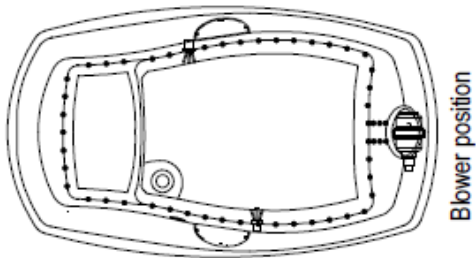

Please contact the Customer Care department for any additional information.

Release Bathtubs

The following Release bathtub models no longer offer the possibility to choose pump and/or blower location when equipped with a system. The pump and/or blower location is specified on the technical drawings. Refer to www.maax.com for most up-to-date specifications.

Affected models:

Model No	Description
105312-000-XXX	Release 6636
105313-000-XXX	Release 7236
105314-000-XXX	Release 7242

WHIRLPOOL SYSTEM

Pump position

AIR SYSTEM

Blower position

Please contact the Customer Care department for any additional information.