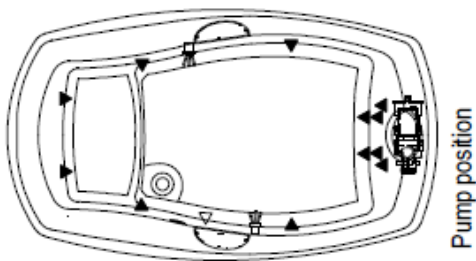

Please contact the Customer Care department for any additional information.

Release Bathtubs

The following Release bathtub models no longer offer the possibility to choose pump and/or blower location when equipped with a system. The pump and/or blower location is specified on the technical drawings. Refer to www.maax.com for most up-to-date specifications.

Affected models:

Model No	Description
105312-000-XXX	Release 6636
105313-000-XXX	Release 7236
105314-000-XXX	Release 7242

WHIRLPOOL SYSTEM

Pump position

AIR SYSTEM

Blower position

Please contact the Customer Care department for any additional information.