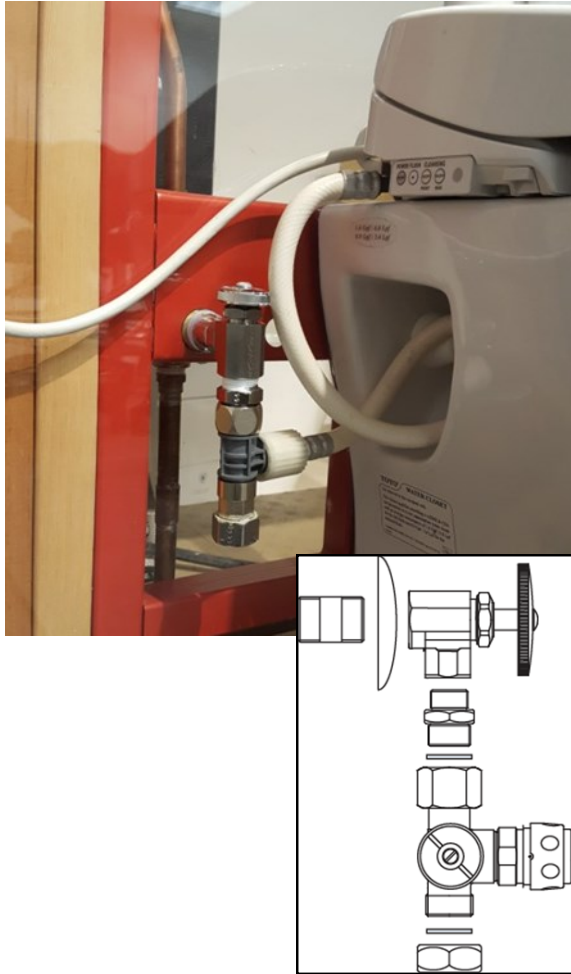

Item Replacement Notice Washlet® Connection Kit- THU383

Current Installation Set-Up

Replacement Installation Set-Up

No need for Junction Valve

| Product No. | REPLACEMENT Product No. | UPC | List Price | Description |
|-------------|-----------------------------------|--------------|------------|---|
| THU383 | THU468 | 739268321182 | \$51 | Washlet connection water supply kit for in-wall tank system |