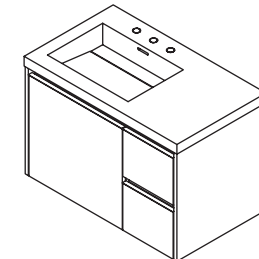

The vanities, presented here in a lacquered finish, range from 24" single bowl to 72" double-bowl units that can be wall-hung or installed with a set of legs.

H264+H264T vanity shown in gray zebra (22) **1803L** faucet **TUB12** tub
>> Right page: **H262+H262T** vanity shown in matte white (08) **1803L** faucet **M011** mirror

24 x 21 x 24 h (dim. with lavatory)
 H261 vanity (NT - no metal trim)
 H261T lavatory

30 x 21 x 24 h (dim. with lavatory)
 H262 vanity (NT - no metal trim)
 H262T lavatory

36 x 21 x 24 h (dim. with lavatory)
 H263L vanity (NT - no metal trim)
 H263LT lavatory