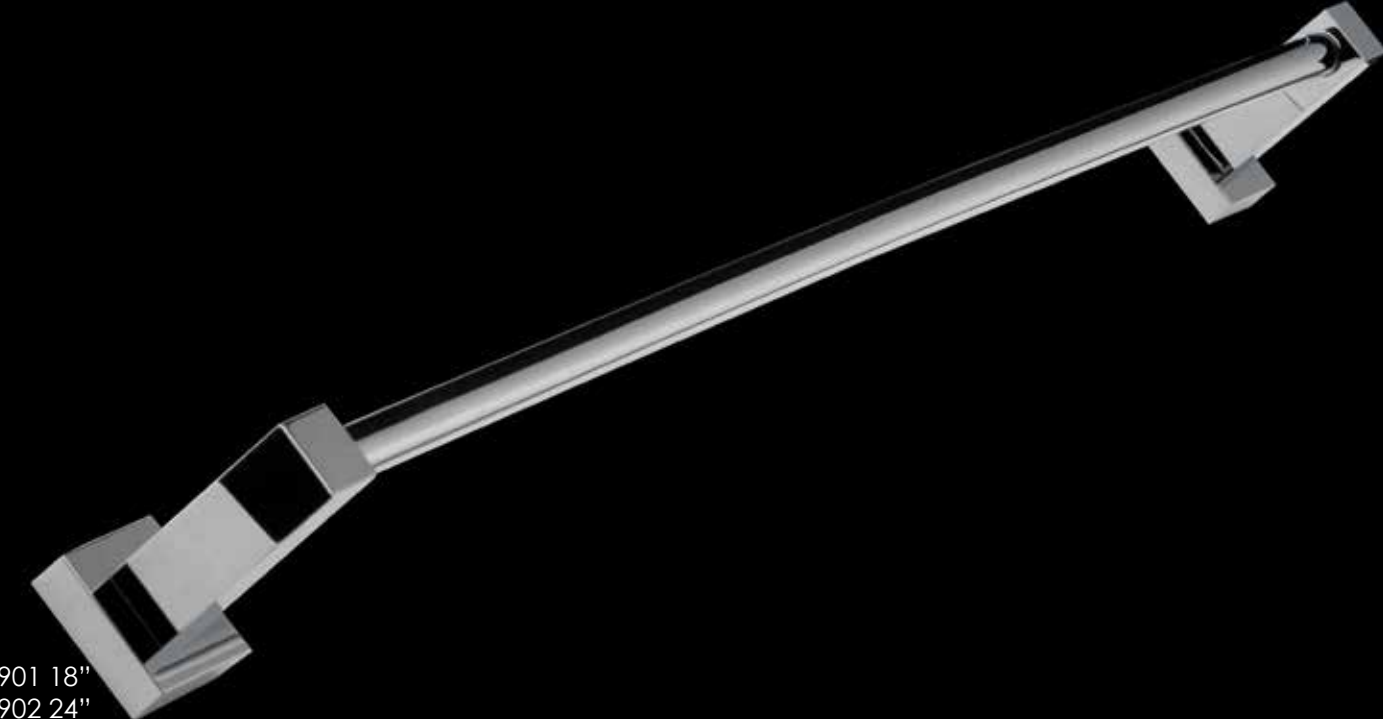

KUBISTA COLLECTION

The Kubista series presents a comprehensive collection of vanities, vanity tops with integrated sinks made of solid surface available in gloss or matte white finish, faucets for lavatories, valves for showers and tubs, and bathroom accessories. The collection is the epitome of modern contemporary almost rigid style adorned only with optional stainless steel trims.

W: 23 5/8 D: 8 H: 4 1/8
4904 towel shelf

W: 16 3/4 D: 5 5/8 H: 4 5/8
4907 shower basket

W: 6 3/4 D: 1 3/4 H: 7 1/4
4920 towel ring

W: 1 3/8 D: 2 1/4 H: 1 5/8
4913 robe hook

W: 5 5/8 D: 2 3/4 H: 3 1/2
4908 TP holder