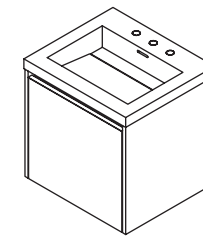

The vanities, presented here in a lacquered finish, range from 24" single bowl to 72" double-bowl units that can be wall-hung or installed with a set of legs.

H264+H264T vanity shown in gray zebra (22) **1803L** faucet **TUB12** tub
>> Right page: **H262+H262T** vanity shown in matte white (08) **1803L** faucet **M011** mirror

24 x 21 x 24 h (dim. with lavatory)
 H261 vanity (NT - no metal trim)
 H261T lavatory

30 x 21 x 24 h (dim. with lavatory)
 H262 vanity (NT - no metal trim)
 H262T lavatory

36 x 21 x 24 h (dim. with lavatory)
 H263L vanity (NT - no metal trim)
 H263LT lavatory