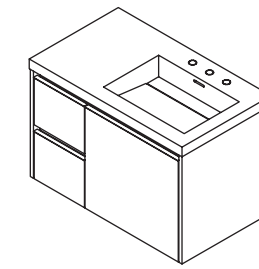

The vanities, presented here in a lacquered finish, range from 24" single bowl to 72" double-bowl units that can be wall-hung or installed with a set of legs.

H264+H264T vanity shown in gray zebra (22) **1803L** faucet **TUB12** tub
>> Right page: **H262+H262T** vanity shown in matte white (08) **1803L** faucet **M011** mirror

24 x 21 x 24 h (dim. with lavatory)
 H261 vanity (NT - no metal trim)
 H261T lavatory

30 x 21 x 24 h (dim. with lavatory)
 H262 vanity (NT - no metal trim)
 H262T lavatory

36 x 21 x 24 h (dim. with lavatory)
 H263L vanity (NT - no metal trim)
 H263LT lavatory