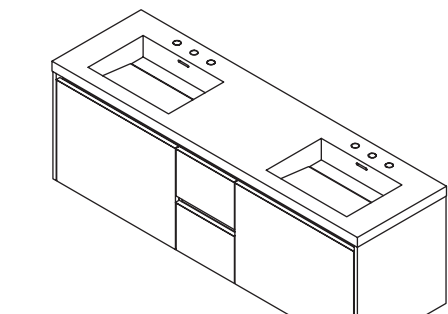

72 x 21 x 24 h (dim. with lavatory)
H266 vanity (NT - no metal trim)
H266T lavatory