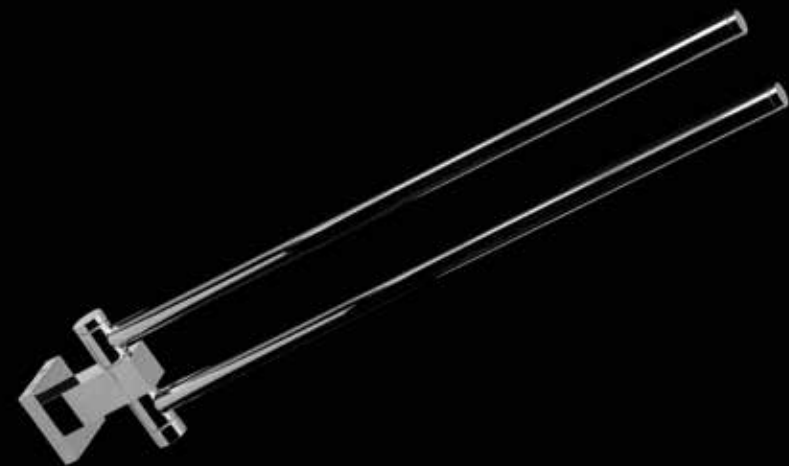

4906

4904

4907

4920

4913

KUBISTA

Available in polished chrome.
All dimensions are nominal.