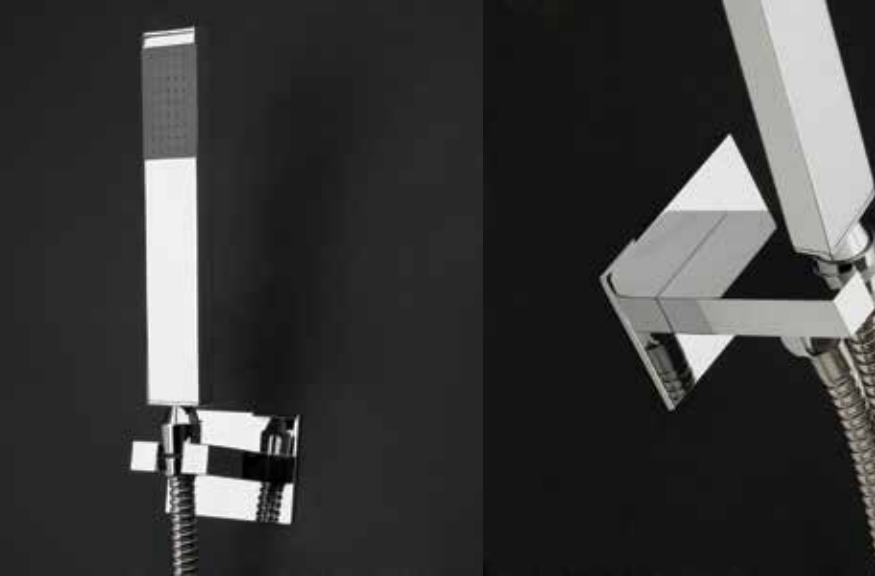

KUBISTA COLLECTION

The Kubista series presents a comprehensive collection of vanities, vanity tops with integrated sinks made of solid surface available in gloss or matte white finish, faucets for lavatories, valves for showers and tubs, and bathroom accessories. The collection is the epitome of modern contemporary almost rigid style adorned only with optional stainless steel trims.

The vanities, presented here in a lacquered finish, range from 24" single bowl to 72" double-bowl units that can be wall-hung or installed with a set of legs.

H264+H264T vanity shown in gray zebra (22) **1803L** faucet **TUB12** tub
>> Right page: **H262+H262T** vanity shown in matte white (08) **1803L** faucet **M011** mirror

>> From left to right:
1442/1460
1445 thermostat

>> From left to right:
W1460 hand shower
1463 water intake
W1470 rail

>> From left to right:
1473 intake
W1462 hook

KUBISTA

Faucets and fixtures available in polished chrome.
 All dimensions are nominal.