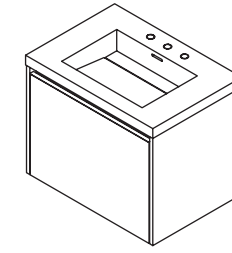

The vanities, presented here in a lacquered finish, range from 24" single bowl to 72" double-bowl units that can be wall-hung or installed with a set of legs.

H264+H264T vanity shown in gray zebra (22) **1803L** faucet **TUB12** tub
>> Right page: **H262+H262T** vanity shown in matte white (08) **1803L** faucet **M011** mirror

24 x 21 x 24 h (dim. with lavatory)
 H261 vanity (NT - no metal trim)
 H261T lavatory

30 x 21 x 24 h (dim. with lavatory)
 H262 vanity (NT - no metal trim)
 H262T lavatory

36 x 21 x 24 h (dim. with lavatory)
 H263L vanity (NT - no metal trim)
 H263LT lavatory

36 x 21 x 24 h (dim. with lavatory)
 H263R vanity (NT - no metal trim)
 H263RT lavatory

48 x 21 x 24 h (dim. with lavatory)
 H264 vanity (NT - no metal trim)
 H264T lavatory

48 x 21 x 24 h (dim. with lavatory)
 H264L vanity (NT - no metal trim)
 H264LT lavatory