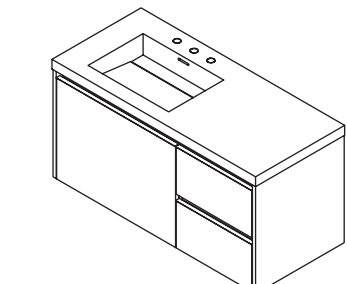

24 x 21 x 24 h (dim. with lavatory)
 H261 vanity (NT - no metal trim)
 H261T lavatory

30 x 21 x 24 h (dim. with lavatory)
 H262 vanity (NT - no metal trim)
 H262T lavatory

36 x 21 x 24 h (dim. with lavatory)
 H263L vanity (NT - no metal trim)
 H263LT lavatory

36 x 21 x 24 h (dim. with lavatory)
 H263R vanity (NT - no metal trim)
 H263RT lavatory

48 x 21 x 24 h (dim. with lavatory)
 H264 vanity (NT - no metal trim)
 H264T lavatory

48 x 21 x 24 h (dim. with lavatory)
 H264L vanity (NT - no metal trim)
 H264LT lavatory