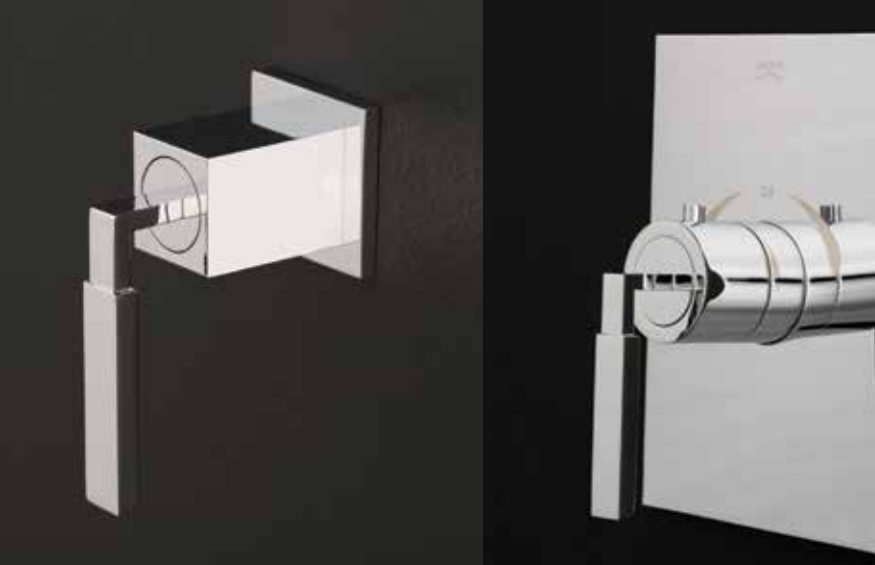

KUBISTA COLLECTION

The Kubista series presents a comprehensive collection of vanities, vanity tops with integrated sinks made of solid surface available in gloss or matte white finish, faucets for lavatories, valves for showers and tubs, and bathroom accessories. The collection is the epitome of modern contemporary almost rigid style adorned only with optional stainless steel trims.

The vanities, presented here in a lacquered finish, range from 24" single bowl to 72" double-bowl units that can be wall-hung or installed with a set of legs.

H264+H264T vanity shown in gray zebra (22) **1803L** faucet **TUB12** tub
>> Right page: **H262+H262T** vanity shown in matte white (08) **1803L** faucet **M011** mirror

>> From left to right:
1442/1460
1445 thermostat

>> From left to right:
W1460 hand shower
1463 water intake
W1470 rail

>> From left to right:
1473 intake
W1462 hook

KUBISTA

Faucets and fixtures available in polished chrome.
 All dimensions are nominal.