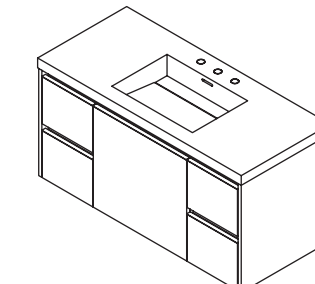

24 x 21 x 24 h (dim. with lavatory)
 H261 vanity (NT - no metal trim)
 H261T lavatory

30 x 21 x 24 h (dim. with lavatory)
 H262 vanity (NT - no metal trim)
 H262T lavatory

36 x 21 x 24 h (dim. with lavatory)
 H263L vanity (NT - no metal trim)
 H263LT lavatory

36 x 21 x 24 h (dim. with lavatory)
 H263R vanity (NT - no metal trim)
 H263RT lavatory

48 x 21 x 24 h (dim. with lavatory)
 H264 vanity (NT - no metal trim)
 H264T lavatory

48 x 21 x 24 h (dim. with lavatory)
 H264L vanity (NT - no metal trim)
 H264LT lavatory