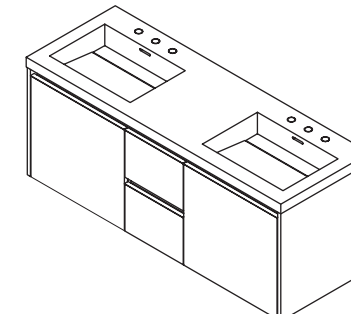

60 x 21 x 24 h (dim. with lavatory)
H265 vanity (NT - no metal trim)
H265T lavatory