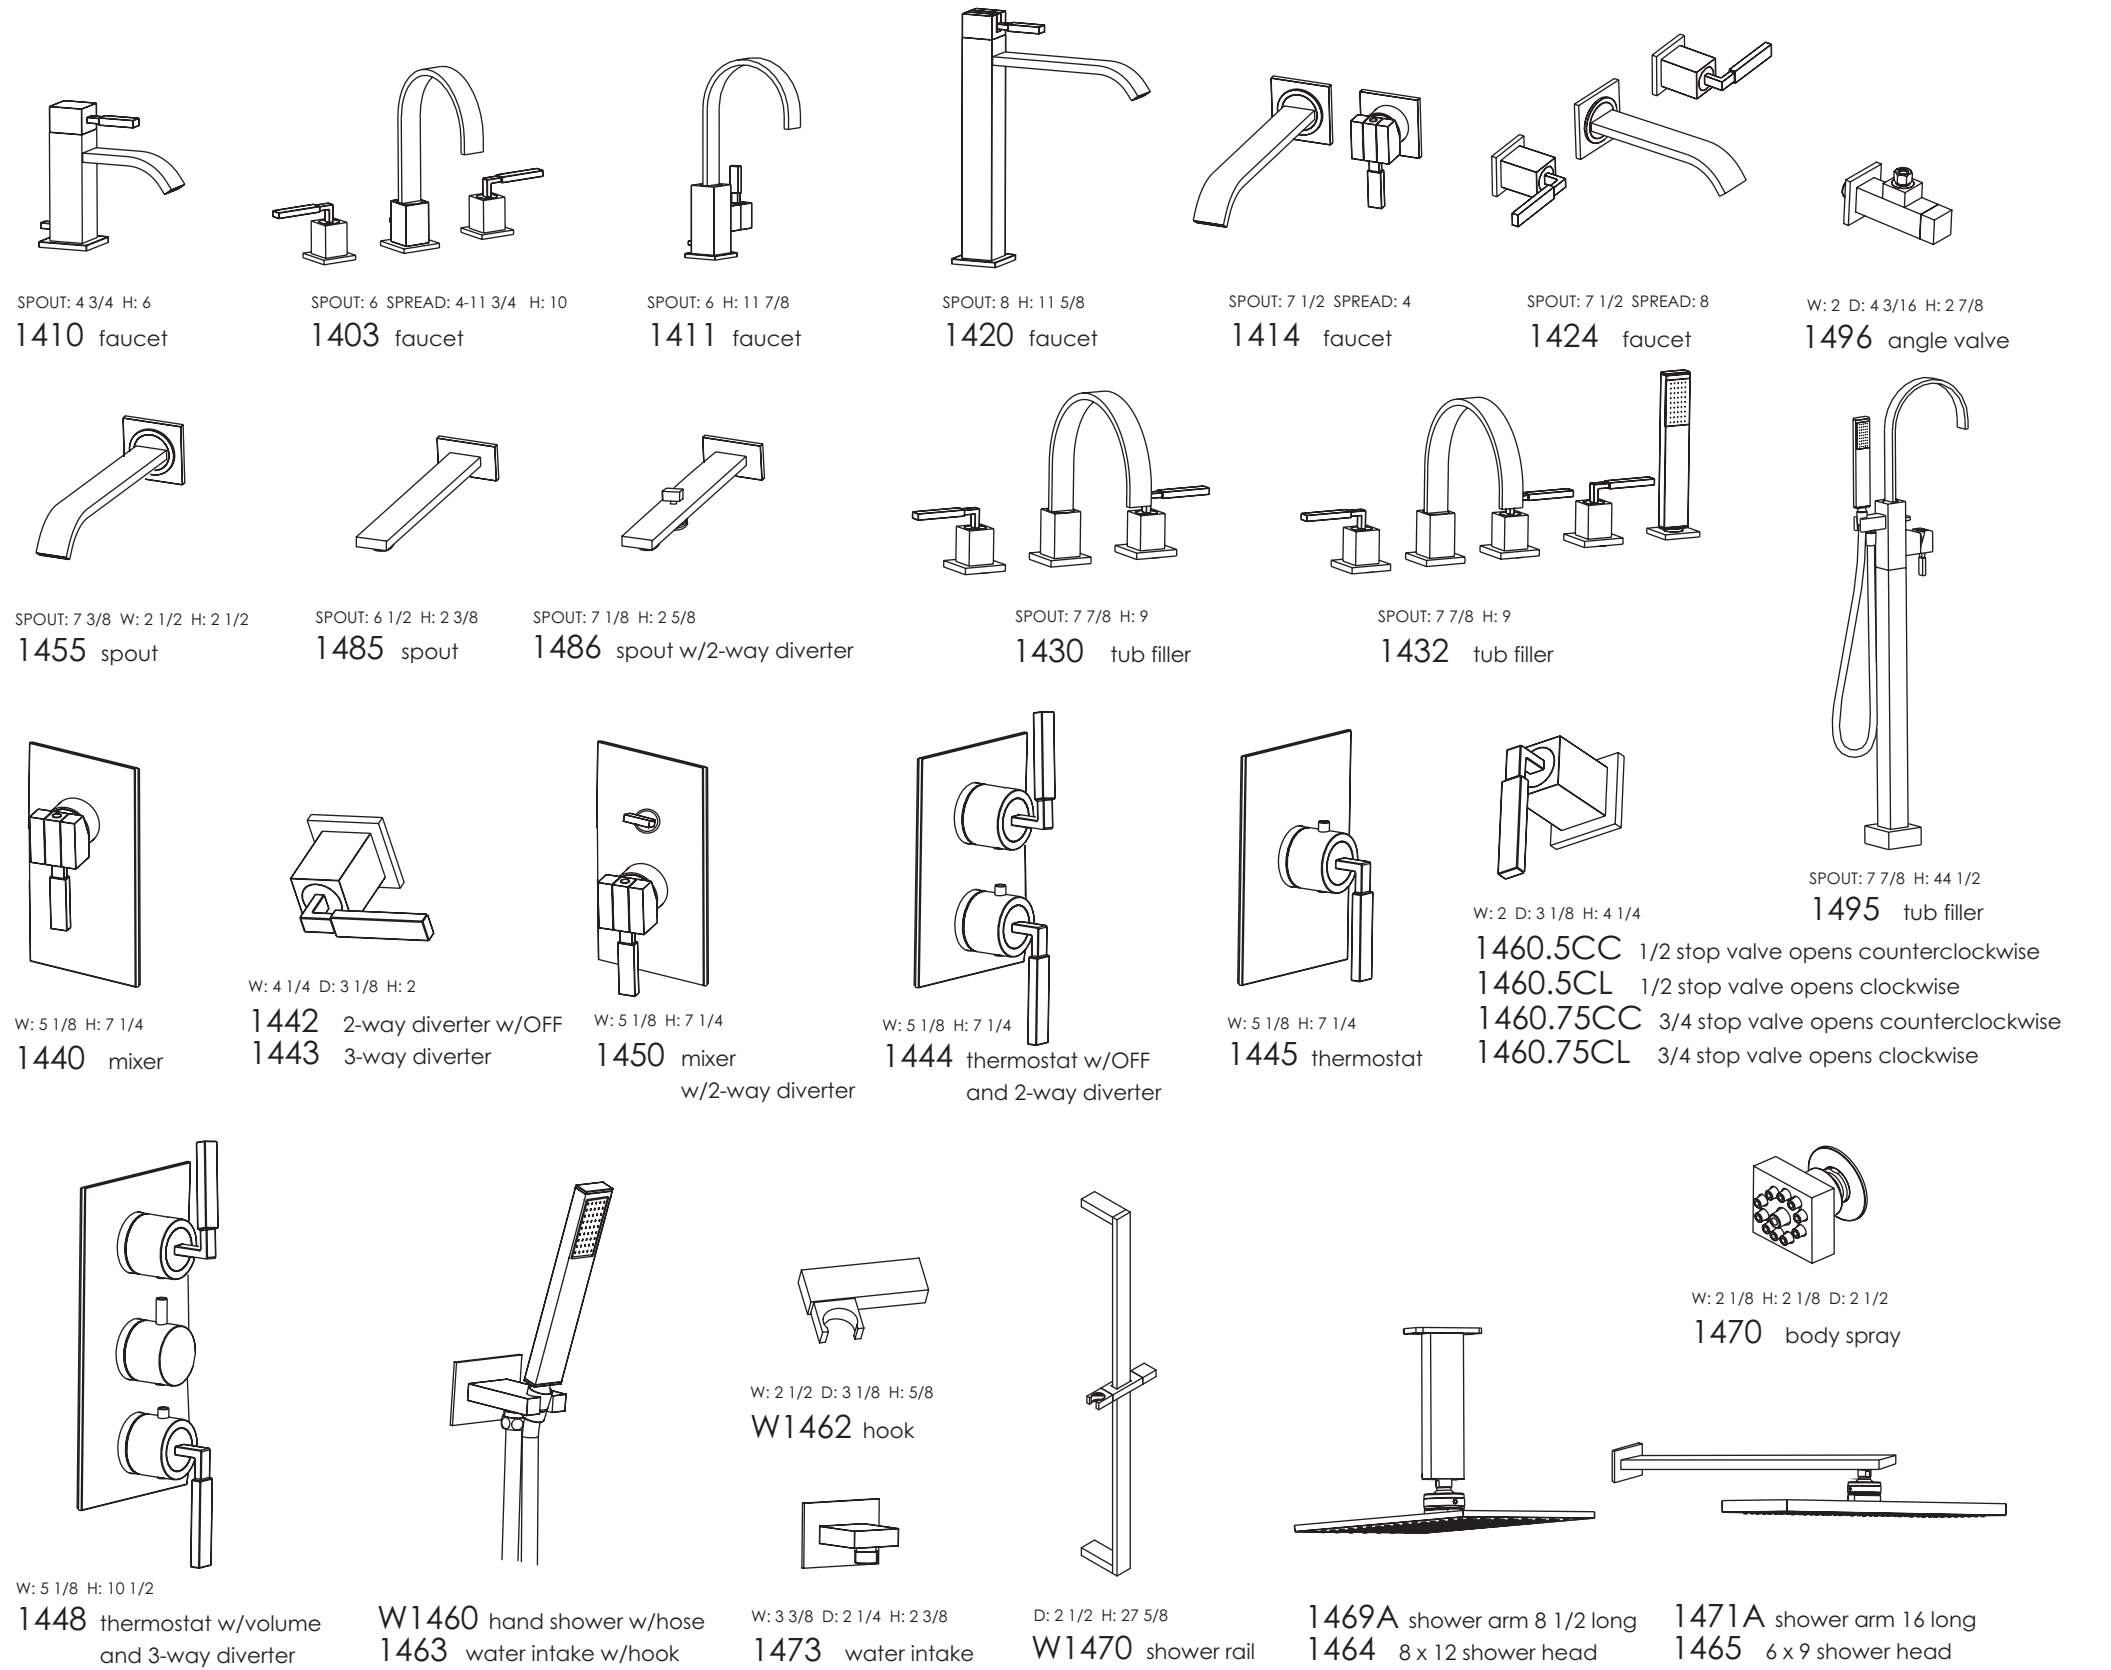

>> From left to right:
1442/1460
1445 thermostat

>> From left to right:
W1460 hand shower
1463 water intake
W1470 rail

>> From left to right:
1473 intake
W1462 hook

KUBISTA

Faucets and fixtures available in polished chrome.
 All dimensions are nominal.

D: 2 5/8 H: 1 3/8
4901 18" towel bar
4902 24" towel bar
4902L 32" towel bar

W: 24 1/2 D: 4 1/2 H: 3 3/4
4906 double towel bar

W: 18 3/8 D: 2 3/4 H: 3 1/2
4905 swiveling towel bar

W: 23 5/8 D: 4 3/4 H: 1 3/8
4903 shelf

W: 23 5/8 D: 8 H: 4 1/8
4904 towel shelf

W: 16 3/4 D: 5 5/8 H: 4 5/8
4907 shower basket

W: 6 3/4 D: 1 3/4 H: 7 1/4
4920 towel ring

W: 1 3/8 D: 2 1/4 H: 1 5/8
4913 robe hook

W: 5 5/8 D: 2 3/4 H: 3 1/2
4908 TP holder