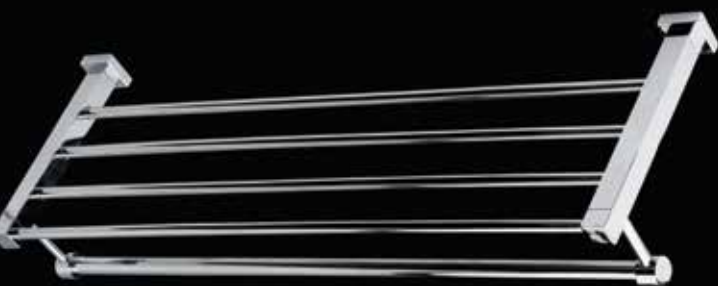

4906

4904

4907

4920

4913

KUBISTA

Available in polished chrome.
All dimensions are nominal.