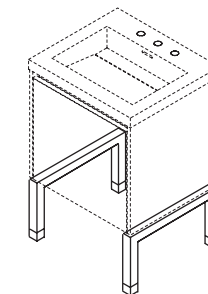

24 x 21 x 24 h (dim. with lavatory)
 H261 vanity (NT - no metal trim)
 H261T lavatory

30 x 21 x 24 h (dim. with lavatory)
 H262 vanity (NT - no metal trim)
 H262T lavatory

36 x 21 x 24 h (dim. with lavatory)
 H263L vanity (NT - no metal trim)
 H263LT lavatory

36 x 21 x 24 h (dim. with lavatory)
 H263R vanity (NT - no metal trim)
 H263RT lavatory

48 x 21 x 24 h (dim. with lavatory)
 H264 vanity (NT - no metal trim)
 H264T lavatory

48 x 21 x 24 h (dim. with lavatory)
 H264L vanity (NT - no metal trim)
 H264LT lavatory

48 x 21 x 24 h (dim. with lavatory)
 H264R vanity (NT - no metal trim)
 H264RT lavatory

60 x 21 x 24 h (dim. with lavatory)
 H265 vanity (NT - no metal trim)
 H265T lavatory

72 x 21 x 24 h (dim. with lavatory)
 H266 vanity (NT - no metal trim)
 H266T lavatory