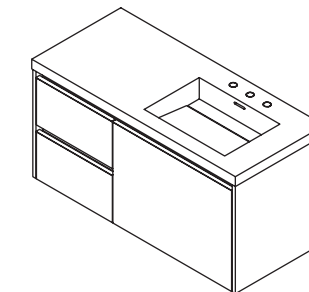

24 x 21 x 24 h (dim. with lavatory)
 H261 vanity (NT - no metal trim)
 H261T lavatory

30 x 21 x 24 h (dim. with lavatory)
 H262 vanity (NT - no metal trim)
 H262T lavatory

36 x 21 x 24 h (dim. with lavatory)
 H263L vanity (NT - no metal trim)
 H263LT lavatory

36 x 21 x 24 h (dim. with lavatory)
 H263R vanity (NT - no metal trim)
 H263RT lavatory

48 x 21 x 24 h (dim. with lavatory)
 H264 vanity (NT - no metal trim)
 H264T lavatory

48 x 21 x 24 h (dim. with lavatory)
 H264L vanity (NT - no metal trim)
 H264LT lavatory