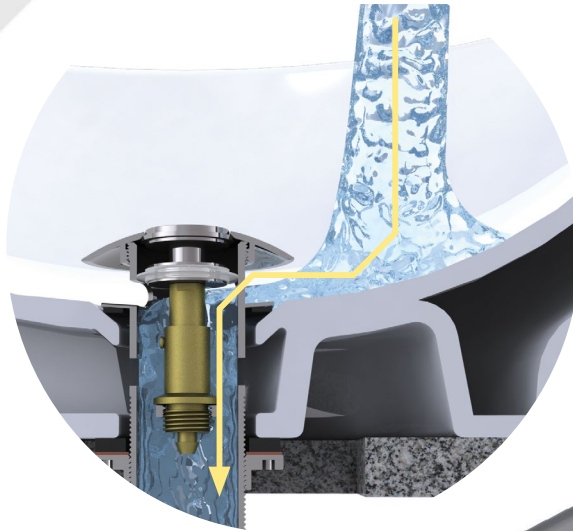

DECOLAV®

CHANGING THE WAY YOU VIEW THE BATHROOM®

OverflowDynamics

Drain in Open Position

In normal operation, when DECOLAV's drains are open, the water flows from the faucet to the lavatory basin and then leaves via the open trap channel. The bowl will not fill up so the overflow channel is not utilized.

Drain in Closed Position

When DECOLAV's drain is closed, it allows the lavatory to fill with water. If left unattended, the water will spill over the edge and flood your bathroom. An overflow within your lavatory counters this problem by allowing the running water to escape down a channel in the bowl itself.

9296
CP/SN/PN

9297
CP/SN/PN

9298
CP/SN/PN

DECOLAV's re-engineered Push Button Umbrella Drain with or without Overflow is the decorative alternative for any non-closing pop-up drain. The cap discretely conceals drains. Our patented drainage channels maximize water flow over comparable competitor models. Its raised umbrella minimizes vapor lock causing air bubbles that slow down water flowing down your drain. Made of solid brass for extra strength. For use with all standard sinks with overflow. Available in a variety of finishes.

9231
CP/SN/PN

9020
CP/SN/PN

Our Mounting Ring can be used in an above-counter installation of a vessel. The design feature not only helps stabilize and secure the vessel to the countertop but also adds to the overall height of your lavatory. Adds 3/4" to overall height. Includes o-ring and rubber seal. Available in a variety of finishes.