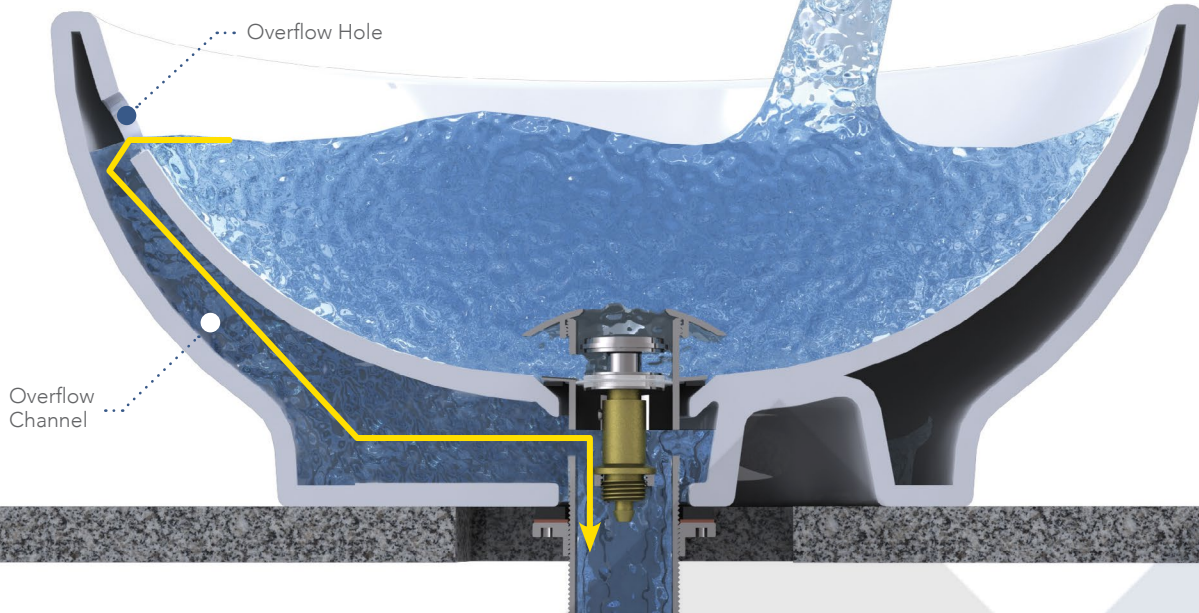

DECOLAV®

CHANGING THE WAY YOU VIEW THE BATHROOM®

OverflowDynamics

Drain in Open Position

In normal operation, when DECOLAV's drains are open, the water flows from the faucet to the lavatory basin and then leaves via the open trap channel. The bowl will not fill up so the overflow channel is not utilized.

Drain in Closed Position

When DECOLAV's drain is closed, it allows the lavatory to fill with water. If left unattended, the water will spill over the edge and flood your bathroom. An overflow within your lavatory counters this problem by allowing the running water to escape down a channel in the bowl itself.

9296
CP/SN/PN

9297
CP/SN/PN

9298
CP/SN/PN

DECOLAV's re-engineered Push Button Umbrella Drain with or without Overflow is the decorative alternative for any non-closing pop-up drain. The cap discretely conceals drains. Our patented drainage channels maximize water flow over comparable competitor models. Its raised umbrella minimizes vapor lock causing air bubbles that slow down water flowing down your drain. Made of solid brass for extra strength. For use with all standard sinks with overflow. Available in a variety of finishes.

9231
CP/SN/PN

9020
CP/SN/PN

Our Mounting Ring can be used in an above-counter installation of a vessel. The design feature not only helps stabilize and secure the vessel to the countertop but also adds to the overall height of your lavatory. Adds 3/4" to overall height. Includes o-ring and rubber seal. Available in a variety of finishes.