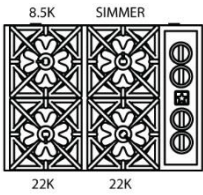

Model	Description	UMRP	MSRP
RBCT304BV2	4 Burners	$1,830	$2,150
RBCT365BV2	5 Burners	$2,350	$2,750
Stainless knobs are standard. Painted knob prices will apply for any other knob selected. Drop-in cooktops do not require a backguard. A wok ring is included with all RBCT units. Burners cannot be moved or upgraded.			
KNOB OPTIONS:			
Pricing for installed knobs. Refer to page 34 for additional custom knob pricing.			
PAINT-STD RAL KNOB	Standard 190 RAL Colors	$80 ea	$95 ea
TRIM OPTIONS:			
PLATED-CKTP24-30	Brass, Copper, Chrome, Ant. Brass, Brushed Brass, Ant. Copper, Brushed Copper, Oil Rubbed Bronze, Satin Nickel & Pewter	$425	$500
PLATED-CKTP36		$635	$750
ADDITIONAL CUSTOMIZATION & ACCESSORY OPTIONS:			
Page 34: Knob color options, Plated trim options & Accessories			

RBCT304V2