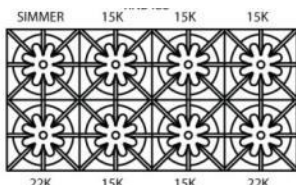

RNB488V2

RNB484GV2