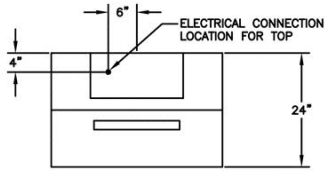

VENTILATION: WALL HOODS LOW PROFILE RECIRCULATING

TOP VIEW