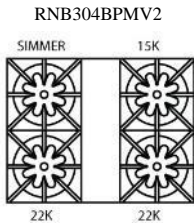

FEATURES:

- 22,000 BTU UltraNova™ burners & 15,000 BTU Nova™ burners
- Precise 130° simmer burner
- Unique French Door for easy loading and unloading
- Contemporary, urban aesthetic
- Extra-large convection oven with 1850° infrared broiler that accommodates a full size 18" x 26" commercial baking sheet
- Six unique colors: Infused Copper, Statuary Bronze, Ginger Spice, Enchanted Silver, Enchanted Sand and Matte Black
- Matching knobs & trim