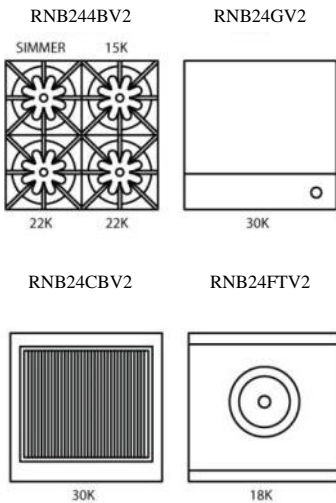

Model	Description	UMRP	MSRP
RNB244BV2	4 Burners	$4,359	$5,149
RNB24GV2	All Griddle	$4,699	$5,549
RNB24CBV2	All Charbroiler	$4,699	$5,549
RNB24FTV2	All French Top	$5,099	$5,999
BACKGUARD OPTIONS:			
IT24BSP (Included)	Island Trim Backguard	$305	$365
BG624BSP	6" Backguard	$345	$405
BG2417BSP	17" Backguard	$625	$735
SDHS24BSP	24" High Shelf	$825	$975
COLOR OPTIONS:			
Color options include door panel and kick panel. Body sides come stainless steel standard unless painted body sides option is selected.			
PAINT-STD RAL 24-36	Standard 190 RAL Colors	$549	$649
PAINT-PM 24-36	Precious Metals Colors	$1,125	$1,325
PAINT-STD RAL SIDES	Painted Body Sides – 190 RAL Colors	$349	$425
PAINT-PM SIDES	Painted Body Sides – Precious Metals Colors	$349	$425
KNOB OPTIONS:			
Pricing for installed knobs. Refer to page 19 for additional custom knob pricing.			
PAINT-STD RAL KNOB	Standard 190 RAL Colors	$80 ea	$95 ea
TRIM OPTIONS:			
PLATED-24-30	Brass, Copper, Chrome, Ant. Brass, Brushed Brass, Ant. Copper, Brushed Copper, Oil Rubbed Bronze, Satin Nickel & Pewter	$845	$995
DOOR OPTIONS:			
SWING DOOR – LH	Left Hinge Door Swing	$825	$975
SWING DOOR – RH	Right Hinge Door Swing	$825	$975
ADDITIONAL CUSTOMIZATION & ACCESSORY OPTIONS:			
Page 19: Color options, Configuration changes & Door options			
Page 20: Plated trim options & Accessories			

FEATURES:

- 22,000 BTU UltraNova™ burners & 15,000 BTU Nova™ burners
- Precise 130° simmer burner
- Available with all burners or add integrated griddle, charbroiler or French top
- Extra-large convection oven with 1850° infrared broiler that accommodates a half size 18" x 13" commercial baking sheet
- Integrated wok cooking
- Available with swing doors
- Available in 750+ colors & finishes plus additional customization options