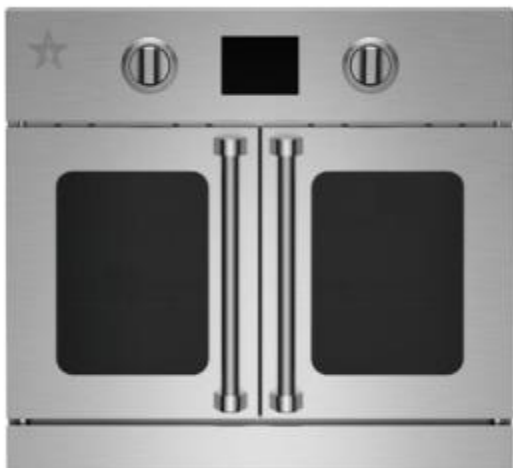

WALL OVENS

30" ELECTRIC WALL OVENS

Model Shown: BSEWO30ECDD

Model Shown: BSEWO30ECSD

Model	Description	UMRP	MSRP
BSEWO30ECDD	30" EWO Drop Down Door	\$4,275	\$5,025
BSEWO30ECSD	30" EWO French Door	\$4,875	\$5,725
EWOSTK-30	30" EWO Stacking Kit	N/C	N/C
Stainless knobs are standard. Painted knob prices will apply for any other knob selected. Requires (2) knobs when ordering any painted or plated knob option. The bake stone will be boxed separate and shipped on top of the wall oven box. The bake stone is not compatible with other BlueStar models and is not available for purchase.			
COLOR OPTIONS:			
PAINT-STD RAL 24-36	Standard 190 RAL Colors	\$549	\$649
PAINT-PM 24-36	Precious Metals Colors	\$1,125	\$1,325
KNOB AND BEZEL OPTIONS:			
Pricing for installed knobs. Refer to page 40 for additional custom knob pricing.			
PAINT-STD RAL KNOB	Standard 190 RAL Colors	\$80 ea	\$94 ea
TRIM OPTIONS:			
PLATED-BWO/EWO30-36	Brass, Copper, Chrome, Ant. Brass, Brushed Brass, Ant. Copper, Brushed Copper, Oil Rubbed Bronze, Satin Nickel & Pewter	\$950	\$1,125
ADDITIONAL CUSTOMIZATION & ACCESSORY OPTIONS:			
Page 40: Color options, Plated trim options and Accessories			