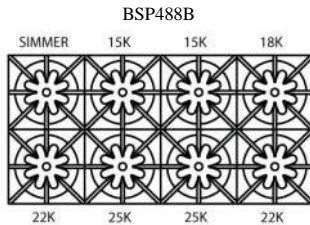

Model	Description	UMRP	MSRP
BSP488B	8 Burners	$11,675	$13,775
All BlueStar freestanding ranges or slide in appliances must be installed with a UL approved backguard. ALL PLATINUM ranges will come with a grate height island trim factory installed. All PLATINUM ranges will come with an Interchangeable Griddle Charbroiler included. Additional Interchangeable Griddle Charbroiler plates may be purchased for PLATINUM SERIES ONLY, serial number must be provided to order after sale. Stainless knobs are standard, any knob other than SS knobs are an upcharge for a painted knob. Other backguards must be purchased separately. The gas type on the Platinum Series RANGES ONLY cannot be field converted due to the oven's PowR burner.			
BACKGUARD OPTIONS:			
IT48BSP (Included)	Island Trim Backguard	$535	$625
BG648BSP	6" Backguard	$585	$685
BG4817BSP	17" Backguard	$1,235	$1,455
SDHS48BSP	24" High Shelf	$1,325	$1,555
COLOR OPTIONS:			
Color options include door panel and kick panel. Body sides come stainless steel standard unless painted body sides option is selected.			
PAINT-STD RAL 48-60	Standard 190 RAL Colors	$749	$889
PAINT-PM 48-60	Precious Metals Colors	$1,325	$1,555
PAINT-STD RAL SIDES	Painted Body Sides – 190 RAL Colors	$349	$425
PAINT-PM SIDES	Painted Body Sides – Precious Metals Colors	$349	$425
KNOB OPTIONS:			
Pricing for installed knobs. Refer to page 19 for additional custom knob pricing.			
PAINT-STD RAL KNOB	Standard 190 RAL Colors	$80 ea	$95 ea
TRIM OPTIONS:			
PLATED-48BSP	Brass, Copper, Chrome, Ant. Brass, Brushed Brass, Ant. Copper, Brushed Copper, Oil Rubbed Bronze, Satin Nickel & Pewter	$1,325	$1,550
ADDITIONAL CUSTOMIZATION & ACCESSORY OPTIONS:			
Page 19: Color options, Configuration changes & Door options			
Page 20: Plated trim options & Accessories			

FEATURES:

- 25,000 BTU PrimaNova™ burners
- All burners, plus Interchangeable Griddle and Charbroiler
- The PowR Oven™ provides 40% faster preheating and 30% increase in oven efficiency
- Gentle 130° simmer burner
- Integrated wok cooking
- Extra-large oven with True European Convection and 1850° infrared broiler
- Accommodates a full-size commercial 18" x 26" baking sheet
- Available in 750+ colors and finishes
- Handcrafted in Pennsylvania since 1880