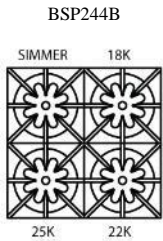

Model Shown: BSP244B

Model	Description	UMRP	MSRP
BSP244B	4 Burners	\$5,495	\$6,475
<p>All BlueStar freestanding ranges or slide in appliances must be installed with a UL approved backguard. ALL PLATINUM ranges will come with a grate height island trim factory installed. All PLATINUM ranges will come with an Interchangeable Griddle Charbroiler included. Additional Interchangeable Griddle Charbroiler plates may be purchased for PLATINUM SERIES ONLY, serial number must be provided to order after sale. Stainless knobs are standard, any knob other than SS knobs are an upcharge for a painted knob. Other backguards must be purchased separately. The gas type on the Platinum Series RANGES ONLY cannot be field converted due to the oven's PowR burner.</p>			
BACKGUARD OPTIONS:			
IT24BSP (Included)	Island Trim Backguard	\$305	\$365
BG624BSP	6" Backguard	\$345	\$405
BG2417BSP	17" Backguard	\$625	\$735
SDHS24BSP	24" High Shelf	\$825	\$975
COLOR OPTIONS:			
Color options include door panel and kick panel. Body sides come stainless steel standard unless painted body sides option is selected.			
PAINT-STD RAL 24-36	Standard 190 RAL Colors	\$549	\$649
PAINT-PM 24-36	Precious Metals Colors	\$1,125	\$1,325
PAINT-STD RAL SIDES	Painted Body Sides – 190 RAL Colors	\$349	\$425
PAINT-PM SIDES	Painted Body Sides – Precious Metals Colors	\$349	\$425
KNOB OPTIONS:			
Pricing for installed knobs. Refer to page 19 for additional custom knob pricing.			
PAINT-STD RAL KNOB	Standard 190 RAL Colors	\$80 ea	\$95 ea
TRIM OPTIONS:			
PLATED-24-30BSP	Brass, Copper, Chrome, Ant. Brass, Brushed Brass, Ant. Copper, Brushed Copper, Oil Rubbed Bronze, Satin Nickel & Pewter	\$895	\$1,055
ADDITIONAL CUSTOMIZATION & ACCESSORY OPTIONS:			
Page 19: Color options, Configuration changes & Door options			
Page 20: Plated trim options & Accessories			