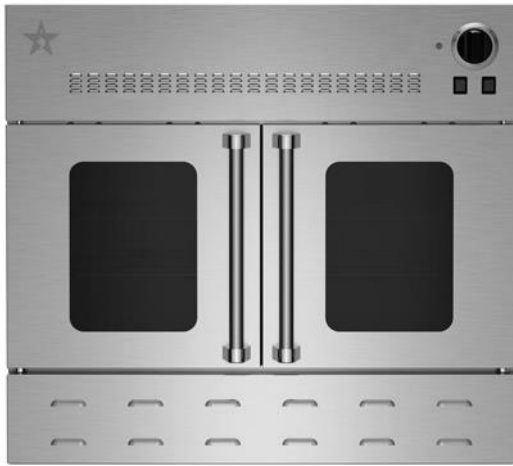

WALL OVENS

36" GAS WALL OVEN

Model Shown: BWO36AGS

Model	Description	UMRP	MSRP
BWO36AGS	36" Single Gas Wall Oven	$4,595	$5,425
BWOSTK-36	Stacking Kit for 36" Ovens	N/C	N/C
When ordering two wall ovens for the same installation, a stacking kit must be specified on the purchase order.			
COLOR OPTIONS:			
PAINT-STD RAL 24-36	Standard 190 RAL Colors	$549	$649
PAINT-PM 24-36	Precious Metals Colors	$1,125	$1,325
KNOB AND BEZEL OPTIONS:			
Pricing for installed knobs. Refer to page 40 for additional custom knob pricing.			
PAINT-STD RAL KNOB	Standard 190 RAL Colors	$80 ea	$95 ea
TRIM OPTIONS:			
PLATED-BWO/EWO30-36	Brass, Copper, Chrome, Ant. Brass, Brushed Brass, Ant. Copper, Brushed Copper, Oil Rubbed Bronze, Satin Nickel & Pewter	$950	$1,125
ADDITIONAL CUSTOMIZATION & ACCESSORY OPTIONS:			
Page 40: Color options, Plated trim options and Accessories			

FEATURES:

- Powerful 25,000 BTU burner with 3,000 BTU heat assist for quick start-ups and additional power
- Extra-large oven with True European Convection and 1850° Infrared Broiler that accommodates a full size 18" x 26" commercial baking sheet
- Features swing door design from either left or right side
- 24" depth for compatibility with standard kitchen cabinetry
- Available as single ovens or two single ovens double stacked
- Handcrafted in Pennsylvania since 1880