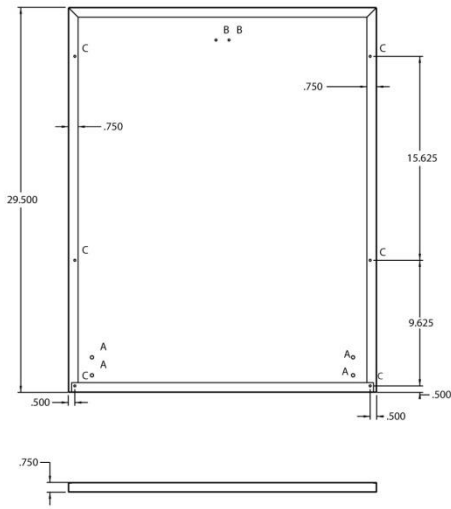

DISHWASHER PANEL DISHWASHER PANEL

Model	Description	UMRP	MSRP
DWBC24	24" Stainless Steel Dishwasher Panel	\$600	\$705
COLOR OPTIONS:			
PAINT – STD RAL DW	Standard 190 RAL Colors	\$249	\$299
PAINT – TXT RAL DW	Textured Standard RAL Colors	\$375	\$445
PAINT – PM DW	Precious Metals Colors	\$475	\$555
PAINT – MT DW	Metal Texture Colors	\$475	\$555
PAINT – JT DW	Jewel Tones Colors	\$685	\$795
PAINT – CC DW	Custom Colors	\$685	\$795
TRIM OPTIONS:			
PLATED-24DW	Brass, Copper, Chrome, Ant. Brass, Brushed Brass, Ant. Copper, Brushed Copper, Oil Rubbed Bronze, Satin Nickel & Pewter	\$415	\$495