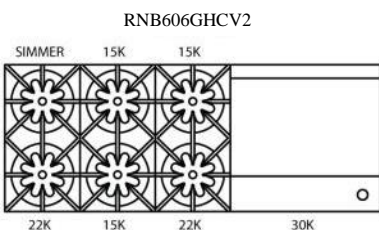

FEATURES:

- 22,000 BTU UltraNova™ burners & 15,000 BTU Nova™ burners
- Precise 130° simmer burner
- Includes a raised griddle for melting and edge-browning
- Extra-large convection oven with 1850° infrared broiler that accommodates a full size 18" x 26" commercial baking sheet
- Available with swing doors
- New streamlined design
- Available in 750+ colors & finishes plus additional customization options
- Available backguard options: 17" or 24"

Model	Description	UMRP	MSRP
RNB364GHCV2	4 Burners w/ 12" Raised Griddle	$10,250	$12,050
RNB486GHCV2	6 Burners w/ 12" Raised Griddle	$12,950	$15,250
RNB606GHCV2	6 Burners w/ 24" Raised Griddle	$19,650	$23,150
All BlueStar freestanding or slid in appliances must be installed with a UL approved backguard. The choice of 24" Heritage Classic High Shelf or 17" Heritage Classic backguard is included with all Heritage Classic series units. Only the below backguards can be used with the Heritage Classic models. An SDHSxxHC is the default when a backguard is not specified on order.			
BACKGUARD OPTIONS:			
BG3617HCV2	17" Backguard for 36" HC	$825	$975
SDHS36HCV2	24" High Shelf for 36" HC	$995	$1,175
BG4817HCV2	17" Backguard for 48" HC	$1,235	$1,455
SDHS48HCV2	24" High Shelf for 48" HC	$1,325	$1,555
BG6017HCV2	17" Backguard for 60" HC	$1,400	$1,645
SDHS60HCV2	24" High Shelf for 60" HC	$1,595	$1,875
COLOR OPTIONS:			
Color options include door panel and kick panel. Body sides come stainless steel standard unless painted body sides option is selected.			
PAINT-STD RAL 24-36	Standard 190 RAL Colors	$549	$649
PAINT-STD RAL 48-60	Standard 190 RAL Colors	$749	$889
PAINT-PM 24-36	Precious Metals Colors	$1,125	$1,325
PAINT-PM 48-60	Precious Metals Colors	$1,325	$1,555
PAINT-STD RAL SIDES	Painted Body Sides – 190 RAL Colors	$349	$425
PAINT-PM SIDES	Painted Body Sides – Precious Metals Colors	$349	$425
KNOB OPTIONS:			
Pricing for installed knobs. Refer to page 19 for additional custom knob pricing.			
PAINT-STD RAL KNOB	Standard 190 RAL Colors	$80 ea	$95 ea
TRIM OPTIONS:			
PLATED-36	Brass, Copper, Chrome, Ant. Brass, Brushed Brass, Ant. Copper, Brushed Copper, Oil Rubbed Bronze, Satin Nickel & Pewter	$1,015	$1,195
PLATED-48		$1,240	$1,450
PLATED-60		$1,400	$1,650
DOOR OPTIONS:			
SWING DOOR – LH	Left Hinge Door for 36", 48" & 60" (Left side oven)	$825	$975
SWING DOOR – RH	Right Hinge Door for 48" & 60" (Right side oven)	$825	$975
ADDITIONAL CUSTOMIZATION & ACCESSORY OPTIONS:			
Page 19: Color options, Configuration changes & Door options			
Page 20: Plated trim options & Accessories