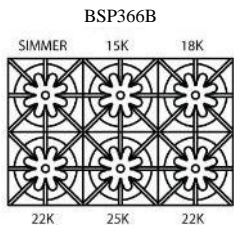

Model	Description	UMRP	MSRP
BSP366B	6 Burners	$8,195	$9,675
All BlueStar freestanding ranges or slide in appliances must be installed with a UL approved backguard. ALL PLATINUM ranges will come with a grate height island trim factory installed. All PLATINUM ranges will come with an Interchangeable Griddle Charbroiler included. Additional Interchangeable Griddle Charbroiler plates may be purchased for PLATINUM SERIES ONLY, serial number must be provided to order after sale. Stainless knobs are standard, any knob other than SS knobs are an upcharge for a painted knob. Other backguards must be purchased separately. The gas type on the Platinum Series RANGES ONLY cannot be field converted due to the oven's PowR burner.			
BACKGUARD OPTIONS:			
IT36BSP (Included)	Island Trim Backguard	$375	$445
BG636BSP	6" Backguard	$415	$485
BG3617BSP	17" Backguard	$825	$975
SDHS36BSP	24" High Shelf	$995	$1,175
COLOR OPTIONS:			
Color options include door panel and kick panel. Body sides come stainless steel standard unless painted body sides option is selected.			
PAINT-STD RAL 24-36	Standard 190 RAL Colors	$549	$649
PAINT-PM 24-36	Precious Metals Colors	$1,125	$1,325
PAINT-STD RAL SIDES	Painted Body Sides – 190 RAL Colors	$349	$425
PAINT-PM SIDES	Painted Body Sides – Precious Metals Colors	$349	$425
KNOB OPTIONS:			
Pricing for installed knobs. Refer to page 19 for additional custom knob pricing.			
PAINT-STD RAL KNOB	Standard 190 RAL Colors	$80 ea	$95 ea
TRIM OPTIONS:			
PLATED-36BSP	Brass, Copper, Chrome, Ant. Brass, Brushed Brass, Ant. Copper, Brushed Copper, Oil Rubbed Bronze, Satin Nickel & Pewter	$1,075	$1,265
ADDITIONAL CUSTOMIZATION & ACCESSORY OPTIONS:			
Page 19: Color options, Configuration changes & Door options			
Page 20: Plated trim options & Accessories			

FEATURES:

- 25,000 BTU PrimaNova™ burners
- All burners, plus Interchangeable Griddle and Charbroiler
- The PowR Oven™ provides 40% faster preheating and 30% increase in oven efficiency
- Gentle 130° simmer burner
- Integrated wok cooking
- Extra-large oven with True European Convection and 1850° infrared broiler
- Accommodates a full-size commercial 18" x 26" baking sheet
- Available in 750+ colors and finishes
- Handcrafted in Pennsylvania since 1880