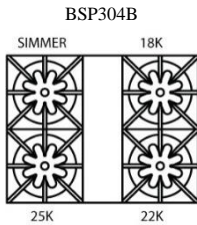

Model	Description	UMRP	MSRP
BSP304B	4 Burners	$6,195	$7,295
All BlueStar freestanding ranges or slide in appliances must be installed with a UL approved backguard. ALL PLATINUM ranges will come with a grate height island trim factory installed. All PLATINUM ranges will come with an Interchangeable Griddle Charbroiler included. Additional Interchangeable Griddle Charbroiler plates may be purchased for PLATINUM SERIES ONLY, serial number must be provided to order after sale. Stainless knobs are standard, any knob other than SS knobs are an upcharge for a painted knob. Other backguards must be purchased separately. The gas type on the Platinum Series RANGES ONLY cannot be field converted due to the oven's PowR burner.			
BACKGUARD OPTIONS:			
IT30BSP (Included)	Island Trim Backguard	$305	$365
BG630BSP	6" Backguard	$345	$405
BG3017BSP	17" Backguard	$625	$735
SDHS30BSP	24" High Shelf	$825	$975
COLOR OPTIONS:			
Color options include door panel and kick panel. Body sides come stainless steel standard unless painted body sides option is selected.			
PAINT-STD RAL 24-36	Standard 190 RAL Colors	$549	$649
PAINT-PM 24-36	Precious Metals Colors	$1,125	$1,325
PAINT-STD RAL SIDES	Painted Body Sides – 190 RAL Colors	$349	$425
PAINT-PM SIDES	Painted Body Sides – Precious Metals Colors	$349	$425
KNOB OPTIONS:			
Pricing for installed knobs. Refer to page 19 for additional custom knob pricing.			
PAINT-STD RAL KNOB	Standard 190 RAL Colors	$80 ea	$95 ea
TRIM OPTIONS:			
PLATED-24-30BSP	Brass, Copper, Chrome, Ant. Brass, Brushed Brass, Ant. Copper, Brushed Copper, Oil Rubbed Bronze, Satin Nickel & Pewter	$895	$1,055
ADDITIONAL CUSTOMIZATION & ACCESSORY OPTIONS:			
Page 19: Color options, Configuration changes & Door options			
Page 20: Plated trim options & Accessories			

FEATURES:

- 25,000 BTU PrimaNova™ burners
- All burners, plus Interchangeable Griddle and Charbroiler
- The PowR Oven™ provides 40% faster preheating and 30% increase in oven efficiency
- Gentle 130° simmer burner
- Integrated wok cooking
- Extra-large oven with True European Convection and 1850° infrared broiler
- Accommodates a full-size commercial 18" x 26" baking sheet
- Available in 750+ colors and finishes
- Handcrafted in Pennsylvania since 1880