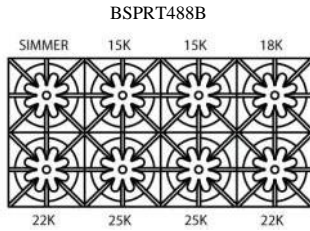

Model	Description	UMRP	MSRP
BSPRT488B	8 Burners	$5,585	$6,575
All BlueStar freestanding ranges or slide in appliances must be installed with a UL approved backguard. ALL PLATINUM ranges will come with a grate height island trim factory installed. All PLATINUM ranges will come with an Interchangeable Griddle Charbroiler included. Additional Interchangeable Griddle Charbroiler plates may be purchased for PLATINUM SERIES ONLY, serial number must be provided to order after sale. Stainless knobs are standard. Painted knob prices will apply for any other knob selected.			
BACKGUARD OPTIONS:			
IT48BSP (Included)	Island Trim Backguard	$535	$625
BG648BSP	6" Backguard	$585	$685
BG4817BSP	17" Backguard	$1,235	$1,455
SDHS48BSP	24" High Shelf	$1,325	$1,555
KNOB OPTIONS:			
Pricing for installed knobs. Refer to page 34 for additional custom knob pricing.			
PAINT-STD RAL KNOB	Standard 190 RAL Colors	$80 ea	$95 ea
TRIM OPTIONS:			
PLATED-CKTP48	Brass, Copper, Chrome, Ant. Brass, Brushed Brass, Ant. Copper, Brushed Copper, Oil Rubbed Bronze, Satin Nickel & Pewter	$845	$995
ADDITIONAL CUSTOMIZATION & ACCESSORY OPTIONS:			
Page 34: Knob color options, Configuration changes, Plated trim options & Accessories			

FEATURES:

- 25,000 BTU PrimaNova™ burners
- All burners, plus Interchangeable Griddle and Charbroiler
- Gentle 130° simmer burner
- Integrated wok cooking
- Handcrafted in Pennsylvania since 1880