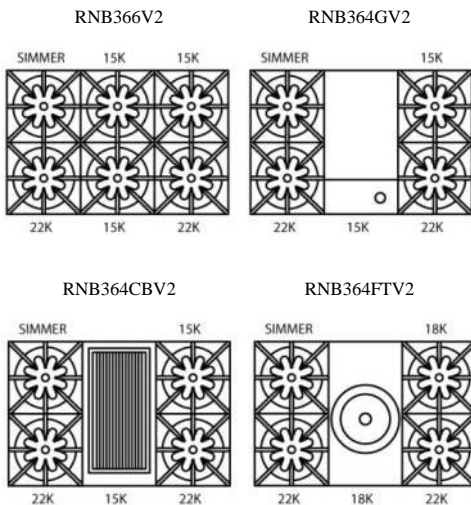

FEATURES:

- 22,000 BTU UltraNova™ burners & 15,000 BTU Nova™ burners
- Precise 130° simmer burner
- Available with all burners or add integrated griddle, charbroiler or French top
- Extra-large convection oven with 1850° infrared broiler that accommodates a full size 18" x 26" commercial baking sheet
- Integrated wok cooking
- Available with swing doors
- Available in 750+ colors & finishes plus additional customization options

Model	Description	UMRP	MSRP
RNB366BV2	6 Burners	$6,299	$7,399
RNB364CBV2	4 Burners w/ 12" Char. Br.	$7,029	$8,299
RNB364GV2	4 Burners w/ 12" Griddle	$7,029	$8,299
RNB364FTV2	4 Burners w/ 12" French Top	$7,999	$9,399
BACKGUARD OPTIONS:			
IT36BSP (Included)	Island Trim Backguard	$375	$445
BG636BSP	6" Backguard	$415	$485
BG3617BSP	17" Backguard	$825	$975
SDHS36BSP	24" High Shelf	$995	$1,175
COLOR OPTIONS:			
Color options include door panel and kick panel. Body sides come stainless steel standard unless painted body sides option is selected.			
PAINT-STD RAL 24-36	Standard 190 RAL Colors	$549	$649
PAINT-PM 24-36	Precious Metals Colors	$1,125	$1,325
PAINT-STD RAL SIDES	Painted Body Sides – 190 RAL Colors	$349	$425
PAINT-PM SIDES	Painted Body Sides – Precious Metals Colors	$349	$425
KNOB OPTIONS:			
Pricing for installed knobs. Refer to page 19 for additional custom knob pricing.			
PAINT-STD RAL KNOB	Standard 190 RAL Colors	$80 ea	$95 ea
TRIM OPTIONS:			
PLATED-36	Brass, Copper, Chrome, Ant. Brass, Brushed Brass, Ant. Copper, Brushed Copper, Oil Rubbed Bronze, Satin Nickel & Pewter	$1,015	$1,195
DOOR OPTIONS:			
SWING DOOR – LH	Left Hinge Door Swing	$825	$975
SWING DOOR – RH	Right Hinge Door Swing	$825	$975
ADDITIONAL CUSTOMIZATION & ACCESSORY OPTIONS:			
Page 19: Color options, Configuration changes & Door options			
Page 20: Plated trim options & Accessories