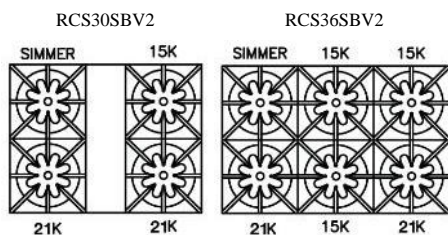

Model	Description	UMRP	MSRP
RCS30SBV2	4 Burners	$3,499	$4,149
RCS36SBV2	6 Burners	$3,999	$4,699
All BlueStar freestanding ranges or slide in appliances must be installed with a UL approved backguard. All Sealed Burner Series ranges will come with an island trim factory installed. The gas type on the Sealed Burner Series should not be converted.			
BACKGUARD OPTIONS:			
IT30BSP (Included)	Island Trim Backguard for 30" model	$305	$365
BG630BSP	6" Backguard for 30" model	$345	$405
BG3017BSP	17" Backguard for 30" model	$625	$735
SDHS30BSP	24" High Shelf for 30" model	$825	$975
IT36BSP (Included)	Island Trim Backguard for 36" model	$375	$445
BG636BSP	6" Backguard for 36" model	$415	$485
BG3617BSP	17" Backguard for 36" model	$825	$975
SDHS36BSP	24" High Shelf for 36" model	$995	$1,175
KNOB OPTIONS:			
Pricing for installed knobs. Refer to page XX for additional custom knob pricing.			
PAINT-STD RAL KNOB	Standard 190 RAL Colors	$80 ea	$95 ea
ADDITIONAL CUSTOMIZATION & ACCESSORY OPTIONS:			
Page 20: Accessories			

FEATURES:

- Sealed burner design with up to 21,000 BTUs of power
- Precise simmer burner
- Extra-large convection oven with 1850° infrared broiler that accommodates a full size 18" x 26" commercial baking sheet
- 24" depth for compatibility with standard kitchen cabinetry
- Includes standard island trim backguard
- Available in stainless steel