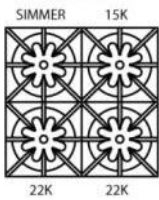

Model	Description	UMRP	MSRP
RGTNB244BV2	4 Burners	$3,399	$3,999
RGTNB24GV2	All Griddle	$3,399	$3,999
RGTNB24CBV2	All Charbroiler	$3,399	$3,999
RGTNB24FTV2	All French Top	$3,499	$4,149
BACKGUARD OPTIONS:			
IT24BSP (Included)	Island Trim Backguard	$305	$365
BG624BSP	6" Backguard	$345	$405
BG2417BSP	17" Backguard	$625	$735
SDHS24BSP	24" High Shelf	$825	$975
KNOB OPTIONS:			
Pricing for installed knobs. Refer to page 34 for additional custom knob pricing.			
PAINT-STD RAL KNOB	Standard 190 RAL Colors	$80 ea	$95 ea
TRIM OPTIONS:			
PLATED-CKTP24-30	Brass, Copper, Chrome, Ant. Brass, Brushed Brass, Ant. Copper, Brushed Copper, Oil Rubbed Bronze, Satin Nickel & Pewter	$425	$500
ADDITIONAL CUSTOMIZATION & ACCESSORY OPTIONS:			
Page 34: Knob color options, Configuration changes, Plated trim options & Accessories			

RGTNB244BV2