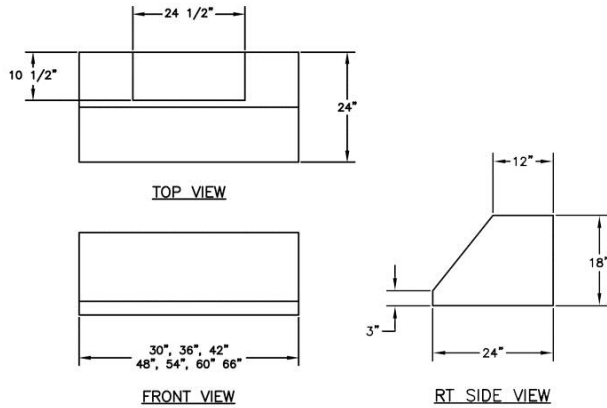

VENTILATION: WALL HOODS PRO-LINE

FEATURES:

- Commercial grade 16 gauge 300 stainless steel construction
- Welded seamless corners
- Dishwasher safe stainless steel baffles
- 3-speed blower/variable light control
- Reversible top or rear exhaust
- Remote and In-line fans available

Model	Description	UMRP	MSRP
BS-PL24240 TS	24" Pro-line Hood	$1,499	$1,769
BS-PL30240 TS	30" Pro-line Hood	$1,499	$1,769
BS-PL36240 TS	36" Pro-line Hood	$1,599	$1,889
BS-PL42240 TS	42" Pro-line Hood	$1,799	$2,099
BS-PL48240 TS	48" Pro-line Hood	$1,899	$2,249
BS-PL54240 TS	54" Pro-line Hood	$1,999	$2,349
BS-PL60240 TS	60" Pro-line Hood	$2,699	$3,199
BS-PL66240 TS	66" Pro-line Hood	$3,099	$3,649
COLOR OPTIONS:			
PAINT HOOD-STD RAL 24-48	Standard 190 RAL Colors	$1,275	$1,500
PAINT HOOD-STD RAL 54-60	Standard 190 RAL Colors	$1,600	$1,900
PAINT HOOD-PM 24-48	Precious Metals Colors	$2,000	$2,400
PAINT HOOD-PM 54-60	Precious Metals Colors	$2,200	$2,600
AVAILABLE DUCT COVERS:			
BS-PLDC3012	30" Duct Cover	$269	$349
BS-PLDC3612	36" Duct Cover	$289	$369
BS-PLDC4212	42" Duct Cover	$299	$399
BS-PLDC4812	48" Duct Cover	$359	$449
BS-PLDC5412	54" Duct Cover	$399	$499
BS-PLDC6012	60" Duct Cover	$459	$549
BS-PLDC6612	66" Duct Cover	$499	$599
DUCT FREE KITS:			
BS-PLDFK24	Duct Free Kit for 24"	$349	$399
BS-PLDFK30	Duct Free Kit for 30"	$499	$599
BS-PLDFK36	Duct Free Kit for 36"	$549	$649
BS-PLDFK42	Duct Free Kit for 42"	$599	$699
BS-PLDFK48	Duct Free Kit for 48"	$749	$889
BS-PLDFK54	Duct Free Kit for 54"	$799	$949
BS-PLDFK60	Duct Free Kit for 60"	$949	$1,099
BS-PLDFK66	Duct Free Kit for 66"	$1,099	$1,299
BLOWER OPTIONS AND ADDITIONAL ACCESSORIES:			
See page 59			

BLOWER OPTIONS										
MODEL	IN-HOOD			IN-LINE			REMOTE		DISCHARGE	
	300	600	1200	300	600	1200	1000	1400	TOP	REAR
BS-PL24240 TS	•	•		•	•	•	•	•	•	•
BS-PL30240 TS	•	•	•	•	•	•	•	•	•	•
BS-PL36240 TS	•	•	•	•	•	•	•	•	•	•
BS-PL42240 TS	•	•	•	•	•	•	•	•	•	•
BS-PL48240 TS	•	•	•	•	•	•	•	•	•	•
BS-PL54240 TS	•	•	•	•	•	•	•	•	•	•
BS-PL60240 TS	•	•	•	•	•	•	•	•	•	•
BS-PL66240 TS	•	•	•	•	•	•	•	•	•	•
•	Denotes blower compatible with specific ventilation hood size