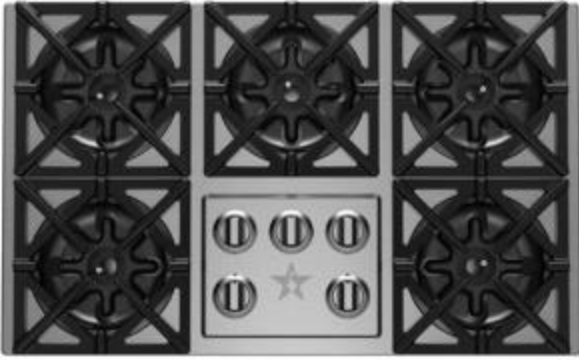

COOKTOPS RBCT SERIES

Model Shown: RBCT365BV2

Model	Description	UMRP	MSRP
RBCT304BV2	4 Burners	$1,830	$2,150
RBCT365BV2	5 Burners	$2,350	$2,750
Stainless knobs are standard. Painted knob prices will apply for any other knob selected. Drop-in cooktops do not require a backguard. A wok ring is included with all RBCT units. Burners cannot be moved or upgraded.			
KNOB OPTIONS:			
Pricing for installed knobs. Refer to page 34 for additional custom knob pricing.			
PAINT-STD RAL KNOB	Standard 190 RAL Colors	$80 ea	$95 ea
TRIM OPTIONS:			
PLATED-CKTP24-30	Brass, Copper, Chrome, Ant. Brass, Brushed Brass, Ant. Copper, Brushed Copper, Oil Rubbed Bronze, Satin Nickel & Pewter	$425	$500
PLATED-CKTP36		$635	$750
ADDITIONAL CUSTOMIZATION & ACCESSORY OPTIONS:			
Page 34: Knob color options, Plated trim options & Accessories			

FEATURES:

- 22,000 BTU UltraNova™ burners & 15,000 BTU Nova™ burners
- Precise 130° simmer burner
- Full motion grates
- Stainless steel knobs and available customization
- Enhanced compatibility with BlueStar Electric Wall Oven