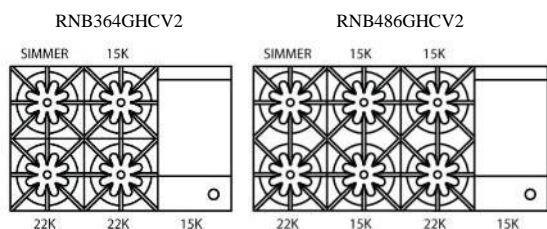

FEATURES:

- 22,000 BTU UltraNova™ burners & 15,000 BTU Nova™ burners
- Precise 130° simmer burner
- Includes a raised griddle for melting and edge-browning
- Extra-large convection oven with 1850° infrared broiler that accommodates a full size 18" x 26" commercial baking sheet
- Available with swing doors
- New streamlined design
- Available in 750+ colors & finishes plus additional customization options
- Available backguard options: 17" or 24"

Model	Description	UMRP	MSRP
RNB364GHCV2	4 Burners w/ 12" Raised Griddle	$10,250	$12,050
RNB486GHCV2	6 Burners w/ 12" Raised Griddle	$12,950	$15,250
RNB606GHCV2	6 Burners w/ 24" Raised Griddle	$19,650	$23,150
All BlueStar freestanding or slid in appliances must be installed with a UL approved backguard. The choice of 24" Heritage Classic High Shelf or 17" Heritage Classic backguard is included with all Heritage Classic series units. Only the below backguards can be used with the Heritage Classic models. An SDHSxxHC is the default when a backguard is not specified on order.			
BACKGUARD OPTIONS:			
BG3617HCV2	17" Backguard for 36" HC	$825	$975
SDHS36HCV2	24" High Shelf for 36" HC	$995	$1,175
BG4817HCV2	17" Backguard for 48" HC	$1,235	$1,455
SDHS48HCV2	24" High Shelf for 48" HC	$1,325	$1,555
BG6017HCV2	17" Backguard for 60" HC	$1,400	$1,645
SDHS60HCV2	24" High Shelf for 60" HC	$1,595	$1,875
COLOR OPTIONS:			
Color options include door panel and kick panel. Body sides come stainless steel standard unless painted body sides option is selected.			
PAINT-STD RAL 24-36	Standard 190 RAL Colors	$549	$649
PAINT-STD RAL 48-60	Standard 190 RAL Colors	$749	$889
PAINT-PM 24-36	Precious Metals Colors	$1,125	$1,325
PAINT-PM 48-60	Precious Metals Colors	$1,325	$1,555
PAINT-STD RAL SIDES	Painted Body Sides – 190 RAL Colors	$349	$425
PAINT-PM SIDES	Painted Body Sides – Precious Metals Colors	$349	$425
KNOB OPTIONS:			
Pricing for installed knobs. Refer to page 19 for additional custom knob pricing.			
PAINT-STD RAL KNOB	Standard 190 RAL Colors	$80 ea	$95 ea
TRIM OPTIONS:			
PLATED-36	Brass, Copper, Chrome, Ant. Brass, Brushed Brass, Ant. Copper, Brushed Copper, Oil Rubbed Bronze, Satin Nickel & Pewter	$1,015	$1,195
PLATED-48		$1,240	$1,450
PLATED-60		$1,400	$1,650
DOOR OPTIONS:			
SWING DOOR – LH	Left Hinge Door for 36", 48" & 60" (Left side oven)	$825	$975
SWING DOOR – RH	Right Hinge Door for 48" & 60" (Right side oven)	$825	$975
ADDITIONAL CUSTOMIZATION & ACCESSORY OPTIONS:			
Page 19: Color options, Configuration changes & Door options			
Page 20: Plated trim options & Accessories