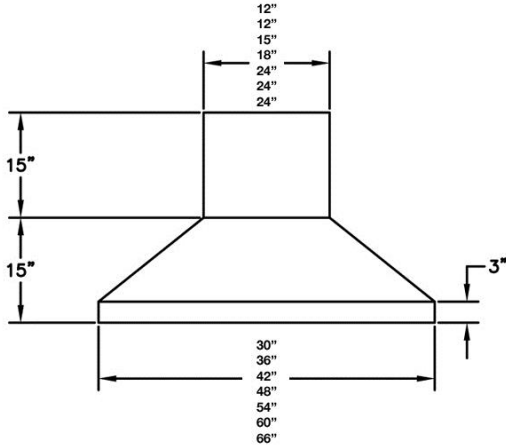

VENTILATION: WALL HOODS PYRAMID

FEATURES:

- Commercial grade 16 gauge 300 stainless steel construction
- Dishwasher safe stainless steel baffles
- 3-speed blower/variable light control
- Accommodates top discharge only
- Flue will accommodate most installations up to a 9' ceiling. Review the installation manual for dimensions.
- Available in 750+ colors
- Remote and In-line fans available

Model	Description	UMRP	MSRP
BS-PC30240 TS	30" Pyramid Hood	$2,049	$2,449
BS-PC36240 TS	36" Pyramid Hood	$2,099	$2,489
BS-PC42240 TS	42" Pyramid Hood	$2,299	$2,749
BS-PC48240 TS	48" Pyramid Hood	$2,399	$2,949
BS-PC54240 TS	54" Pyramid Hood	$2,799	$3,299
BS-PC60240 TS	60" Pyramid Hood	$2,999	$3,549
BS-PC66240 TS	66" Pyramid Hood	$3,199	$3,799
COLOR OPTIONS:			
PAINT HOOD-STD RAL 24-48	Standard 190 RAL Colors	$1,275	$1,500
PAINT HOOD-STD RAL 54-60	Standard 190 RAL Colors	$1,600	$1,900
PAINT HOOD-PM 24-48	Precious Metals Colors	$2,000	$2,400
PAINT HOOD-PM 54-60	Precious Metals Colors	$2,200	$2,600
AVAILABLE FLUE OPTIONS:			
Telescopic flue will accommodate most installations up to a 9' ceiling. Please review dimensions provided in the installation manual.			
BS-PCF95	Flue for 9.5' Ceiling	$599	$699
BS-PCF10	Flue for 10' Ceiling	$649	$749
BS-PCF105	Flue for 10.5' Ceiling	$799	$949
BS-PCF11	Flue for 11' Ceiling	$929	$1,099
BS-PCF115	Flue for 11.5' Ceiling	$999	$1,199
BS-PCF12	Flue for 12' Ceiling	$1,099	$1,299
BLOWER OPTIONS AND ADDITIONAL ACCESSORIES:			
See page 59			

BLOWER OPTIONS

MODEL	IN-HOOD			IN-LINE			REMOTE		DISCHARGE	
	300	600	1200	300	600	1200	1000	1400	TOP	REAR
BS-PC30240 TS	•	•		•	•	•	•	•	•	
BS-PC36240 TS	•	•	•	•	•	•	•	•	•	
BS-PC42240 TS	•	•	•	•	•	•	•	•	•	
BS-PC48240 TS	•	•	•	•	•	•	•	•	•	
BS-PC54240 TS	•	•	•	•	•	•	•	•	•	
BS-PC60240 TS	•	•	•	•	•	•	•	•	•	
BS-PC66240 TS	•	•	•	•	•	•	•	•	•	
•	Denotes blower compatible with specific ventilation hood size