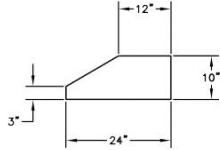

RT SIDE VIEW

Model	Description	UMRP	MSRP
BS-LPLR24240	24" Recirculating Hood w/ 520 CFM Blower	$1,199	$1,449
BS-LPLR30240	30" Recirculating Hood w/ 520 CFM Blower	$1,299	$1,549
BS-LPLR36240	36" Recirculating Hood w/ 520 CFM Blower	$1,399	$1,649
COLOR OPTIONS:			
PAINT HOOD-STD RAL 24-48	Standard 190 RAL Colors	$1,275	$1,500
PAINT HOOD-PM 24-48	Precious Metals Colors	$2,000	$2,400
BLOWER OPTIONS AND ADDITIONAL ACCESSORIES:			
See page 59			

FEATURES:

- Handcrafted seamless construction with 16 gauge material
- Welded seamless corners
- Commercial style stainless steel baffle filter system
- 4-speed blower/variable light control
- Accommodates top discharge only
- 520 CFM internal fan included
- Available in 750+ colors
- Halogen lamps with dimmer control
- Quiet performance

BLOWER OPTIONS										
	IN-HOOD			IN-LINE			REMOTE		DISCHARGE	
MODEL	300	520	1200	300	600	1200	1000	1400	TOP	REAR
BS-LPLR24240		•								
BS-LPLR30240		•								
BS-LPLR36240		•								
•	Denotes blower compatible with specific ventilation hood size