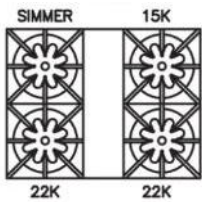

RGTNB304V2