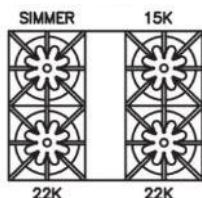

RNB304V2

Model	Description	UMRP	MSRP
RNB304BV2	4 Burners	$4,799	$5,649
BACKGUARD OPTIONS:			
IT30BSP (Included)	Island Trim Backguard	$305	$365
BG630BSP	6" Backguard	$345	$405
BG3017BSP	17" Backguard	$625	$735
SDHS30BSP	24" High Shelf	$825	$975
COLOR OPTIONS:			
Color options include door panel and kick panel. Body sides come stainless steel standard unless painted body sides option is selected.			
PAINT-STD RAL 24-36	Standard 190 RAL Colors	$549	$649
PAINT-PM 24-36	Precious Metals Colors	$1,125	$1,325
PAINT-STD RAL SIDES	Painted Body Sides – 190 RAL Colors	$349	$425
PAINT-PM SIDES	Painted Body Sides – Precious Metals Colors	$349	$425
KNOB OPTIONS:			
Pricing for installed knobs. Refer to page 19 for additional custom knob pricing.			
PAINT-STD RAL KNOB	Standard 190 RAL Colors	$80 ea	$95 ea
TRIM OPTIONS:			
PLATED-24-30	Brass, Copper, Chrome, Ant. Brass, Brushed Brass, Ant. Copper, Brushed Copper, Oil Rubbed Bronze, Satin Nickel & Pewter	$845	$995
DOOR OPTIONS:			
SWING DOOR – LH	Left Hinge Door Swing	$825	$975
SWING DOOR – RH	Right Hinge Door Swing	$825	$975
ADDITIONAL CUSTOMIZATION & ACCESSORY OPTIONS:			
Page 19: Color options, Configuration changes & Door options			
Page 20: Plated trim options & Accessories			

FEATURES:

- 22,000 BTU UltraNova™ burners & 15,000 BTU Nova™ burners
- Precise 130° simmer burner
- Available with all burners or add integrated griddle, charbroiler or French top
- Extra-large convection oven with 1850° infrared broiler that accommodates a full size 18" x 26" commercial baking sheet
- Integrated wok cooking
- Available with swing doors
- Available in 750+ colors & finishes plus additional customization options