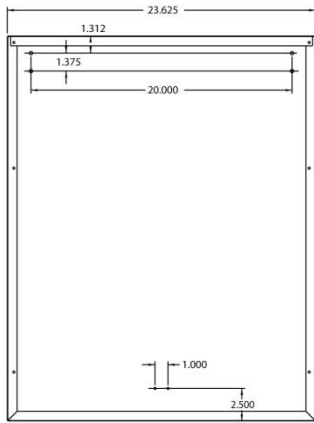

DISHWASHER PANEL DISHWASHER PANEL

Model	Description	UMRP	MSRP
DWBC24	24" Stainless Steel Dishwasher Panel	\$600	\$705
COLOR OPTIONS:			
PAINT – STD RAL DW	Standard 190 RAL Colors	\$249	\$299
PAINT – TXT RAL DW	Textured Standard RAL Colors	\$375	\$445
PAINT – PM DW	Precious Metals Colors	\$475	\$555
PAINT – MT DW	Metal Texture Colors	\$475	\$555
PAINT – JT DW	Jewel Tones Colors	\$685	\$795
PAINT – CC DW	Custom Colors	\$685	\$795
TRIM OPTIONS:			
PLATED-24DW	Brass, Copper, Chrome, Ant. Brass, Brushed Brass, Ant. Copper, Brushed Copper, Oil Rubbed Bronze, Satin Nickel & Pewter	\$415	\$495