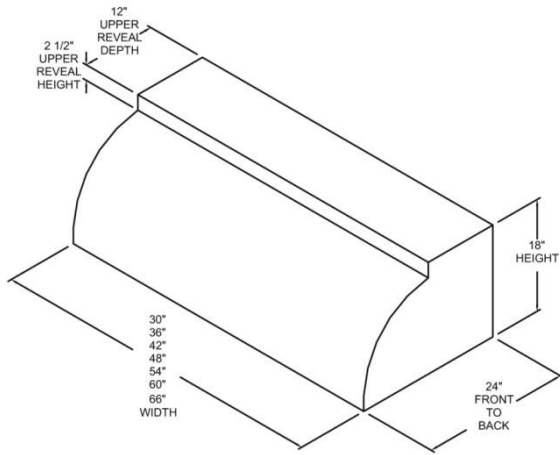

VENTILATION: WALL HOODS BONANZA

FEATURES:

- Handcrafted seamless construction with 16 gauge material
- Commercial style stainless steel baffle filter system
- 3-speed blower/variable light control
- 30" & 36" models: 300 or 600 CFM internal fan included
- Available in 750+ colors
- Accommodates top or rear discharge
- Remote and In-line fans available

Model	Description	UMRP	MSRP
BS-BONZ-30-SS	30" Bonanza w/ 300 or 600 CFM Blower	$2,625	$3,099
BS-BONZ-36-SS	36" Bonanza w/ 300 or 600 CFM Blower	$2,645	$3,149
BS-BONZ-42-SS	42" Bonanza	$2,695	$3,199
BS-BONZ-48-SS	48" Bonanza	$2,745	$3,249
BS-BONZ-54-SS	54" Bonanza	$2,800	$3,299
BS-BONZ-60-SS	60" Bonanza	$2,900	$3,449
BS-BONZ-66-SS	66" Bonanza	$3,000	$3,549
COLOR OPTIONS:			
PAINT HOOD-STD RAL 24-48	Standard 190 RAL Colors	$1,275	$1,500
PAINT HOOD-STD RAL 54-60	Standard 190 RAL Colors	$1,600	$1,900
PAINT HOOD-PM 24-48	Precious Metals Colors	$2,000	$2,400
PAINT HOOD-PM 54-60	Precious Metals Colors	$2,200	$2,600
PRO-RECIRCULATING KIT:			
PH-RHKP-30-SS	30" Recirculating Kit	$825	$975
PH-RHKP-36-SS	36" Recirculating Kit	$875	$1,025
PH-RHKP-42-SS	42" Recirculating Kit	$925	$1,075
PH-RHKP-48-SS	48" Recirculating Kit	$975	$1,175
BLOWER OPTIONS AND ADDITIONAL ACCESSORIES:			
See page 59			

BLOWER OPTIONS										
MODEL	IN-HOOD			IN-LINE			REMOTE		DISCHARGE	
	300	600	1200	300	600	1200	1000	1400	TOP	REAR
BONZ-30-SS	•	•	•	•	•	•	•	•	•	•
BONZ-36-SS	•	•	•	•	•	•	•	•	•	•
BONZ-42-SS	•	•	•	•	•	•	•	•	•	•
BONZ-48-SS	•	•	•	•	•	•	•	•	•	•
BONZ-54-SS	•	•	•	•	•	•	•	•	•	•
BONZ-60-SS	•	•	•	•	•	•	•	•	•	•
BONZ-66-SS	•	•	•	•	•	•	•	•	•	•
•	Denotes blower compatible with specific ventilation hood size