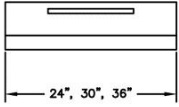

VENTILATION: WALL HOODS LOW PROFILE RECIRCULATING

FRONT VIEW

Model	Description	UMRP	MSRP
BS-LPLR24240	24" Recirculating Hood w/ 520 CFM Blower	$1,199	$1,449
BS-LPLR30240	30" Recirculating Hood w/ 520 CFM Blower	$1,299	$1,549
BS-LPLR36240	36" Recirculating Hood w/ 520 CFM Blower	$1,399	$1,649
COLOR OPTIONS:			
PAINT HOOD-STD RAL 24-48	Standard 190 RAL Colors	$1,275	$1,500
PAINT HOOD-PM 24-48	Precious Metals Colors	$2,000	$2,400
BLOWER OPTIONS AND ADDITIONAL ACCESSORIES:			
See page 59			

FEATURES:

- Handcrafted seamless construction with 16 gauge material
- Welded seamless corners
- Commercial style stainless steel baffle filter system
- 4-speed blower/variable light control
- Accommodates top discharge only
- 520 CFM internal fan included
- Available in 750+ colors
- Halogen lamps with dimmer control
- Quiet performance

BLOWER OPTIONS										
	IN-HOOD			IN-LINE			REMOTE		DISCHARGE	
MODEL	300	520	1200	300	600	1200	1000	1400	TOP	REAR
BS-LPLR24240		•								
BS-LPLR30240		•								
BS-LPLR36240		•								
•	Denotes blower compatible with specific ventilation hood size