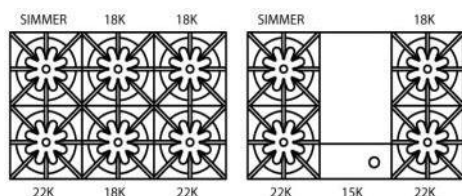

FREESTANDING RANGES

36" PRECIOUS METALS SERIES

Model Shown: RNB366BPMV2

RNB366BPMV2

RNB364GPMV2

RNB364CBPMV2

RNB364FTPMV2

FEATURES: