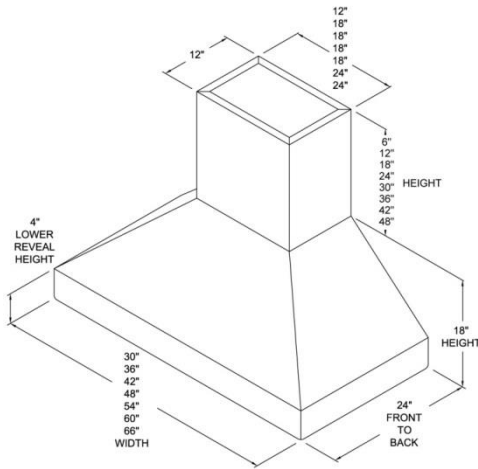

VENTILATION: WALL HOODS HAMPTON

FEATURES:

- Handcrafted seamless construction with 16 gauge material
- Commercial style stainless steel baffle filter system
- 3-speed blower/variable light control
- 30" & 36" models: 300 or 600 CFM internal fan included
- Included duct cover heights: 6", 12", 18", 24" or 30". Must be specified on order.
- Available in 750+ colors
- Accommodates top or rear discharge
- Remote and In-line fans available

Model	Description	UMRP	MSRP
BS-HAMP-30-SS	30" Hampton w/ 300 or 600 CFM Blower	$4,000	$4,700
BS-HAMP-36-SS	36" Hampton w/ 300 or 600 CFM Blower	$4,050	$4,750
BS-HAMP-42-SS	42" Hampton	$4,100	$4,850
BS-HAMP-48-SS	48" Hampton	$4,150	$4,900
BS-HAMP-54-SS	54" Hampton	$4,200	$4,950
BS-HAMP-60-SS	60" Hampton	$4,250	$5,000
BS-HAMP-66-SS	66" Hampton	$4,350	$5,150
COLOR OPTIONS:			
PAINT HOOD-STD RAL 24-48	Standard 190 RAL Colors	$1,275	$1,500
PAINT HOOD-STD RAL 54-60	Standard 190 RAL Colors	$1,600	$1,900
PAINT HOOD-PM 24-48	Precious Metals Colors	$2,000	$2,400
PAINT HOOD-PM54-60	Precious Metals Colors	$2,200	$2,600
DUCT COVERS:			
Duct cover included at no charge but must be specified on order. " _ " denotes hood height.			
PH-DC6CHIM__SS	6" duct cover (included at N/C w/ hood order)	$620	$730
PH-DC12CHIM__SS	12" duct cover (included at N/C w/ hood order)	$685	$805
PH-DC18CHIM__SS	18" duct cover (included at N/C w/ hood order)	$750	$885
PH-DC24CHIM__SS	24" duct cover (included at N/C w/ hood order)	$815	$960
PH-DC30CHIM__SS	30" duct cover (included at N/C w/ hood order)	$880	$1,035
PH-DC36CHIM__SS	36" duct cover	$945	$1,115
PH-DC42CHIM__SS	42" duct cover	$1,010	$1,185
PH-DC48CHIM__SS	48" duct cover	$1,075	$1,265
CHIMNEY RECIRCULATING KIT:			
PH-RHKC-30-SS	30" Chimney Recirculating Kit	$800	$950
PH-RHKC-36-SS	36" Chimney Recirculating Kit	$850	$1,000
PH-RHKC-42-SS	42" Chimney Recirculating Kit	$850	$1,000
PH-RHKC-48-SS	48" Chimney Recirculating Kit	$850	$1,000
BLOWER OPTIONS AND ADDITIONAL ACCESSORIES:			
See page 59			

BLOWER OPTIONS										
MODEL	IN-HOOD			IN-LINE			REMOTE		DISCHARGE	
	300	600	1200	300	600	1200	1000	1400	TOP	REAR
HAMP-30-SS	•	•		•	•	•	•	•	•	
HAMP-36-SS	•	•	•	•	•	•	•	•	•	
HAMP-42-SS	•	•	•	•	•	•	•	•	•	•
HAMP-48-SS	•	•	•	•	•	•	•	•	•	•
HAMP-54-SS	•	•	•	•	•	•	•	•	•	•
HAMP-60-SS	•	•	•	•	•	•	•	•	•	•
HAMP-66-SS	•	•	•	•	•	•	•	•	•	•
•	Denotes blower compatible with specific ventilation hood size