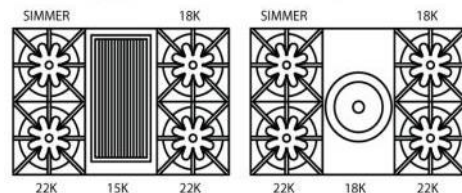

FREESTANDING RANGES

36" PRECIOUS METALS SERIES

Model Shown: RNB366BPMV2

RNB366BPMV2

RNB364GPMV2

RNB364CBPMV2

RNB364FTPMV2

FEATURES: