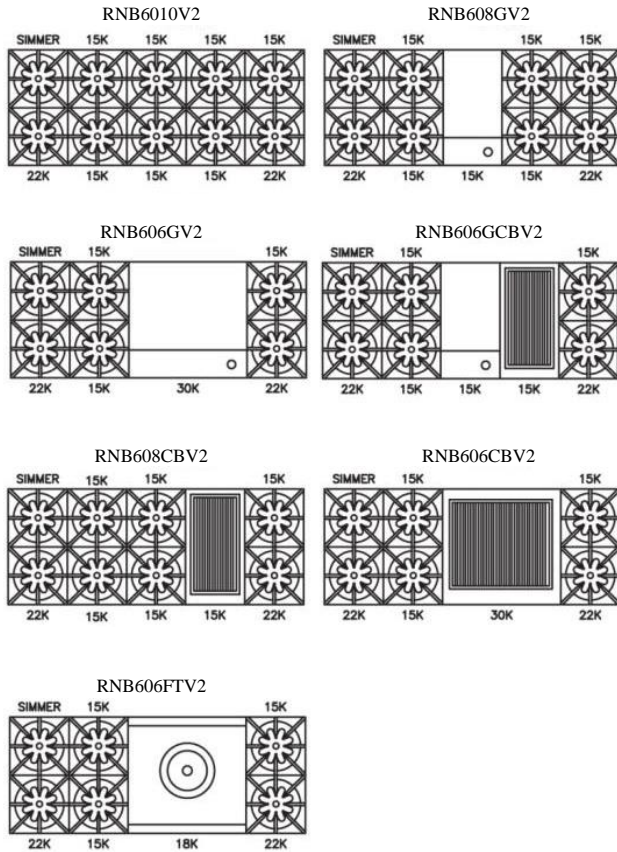

FEATURES:

- 22,000 BTU UltraNova™ burners & 15,000 BTU Nova™ burners
- Precise 130° simmer burner
- Available with all burners or add integrated griddle, charbroiler or French top
- Extra-large convection oven with 1850° infrared broiler that accommodates a full size 18" x 26" commercial baking sheet
- Integrated wok cooking
- Available with swing doors
- Available in 750+ colors & finishes plus additional customization options

Model	Description	UMRP	MSRP
RNB6010BV2	10 Burners	$15,199	$17,899
RNB608GV2	8 Burners w/ 12" Griddle	$14,499	$17,049
RNB608CBV2	8 Burners w/ 12" Char. Br.	$14,499	$17,049
RNB606GV2	6 Burners w/ 24" Griddle	$15,299	$17,999
RNB606CBV2	6 Burners w/ 24" Char. Br.	$15,299	$17,999
RNB606GCBV2	6 Burners w/ 12" Griddle & Char. Br.	$15,599	$18,349
RNB606FTBV2	6 Burners w/ 24" French Top	$16,059	$18,899
BACKGUARD OPTIONS:			
IT60BSP (Included)	Island Trim Backguard	$695	$825
BG660BSP	6" Backguard	$860	$1,025
BG6017BSP	17" Backguard	$1,400	$1,645
SDHS60BSP	24" High Shelf	$1,595	$1,875
COLOR OPTIONS:			
Color options include door panel and kick panel. Body sides come stainless steel standard unless painted body sides option is selected.			
PAINT-STD RAL 48-60	Standard 190 RAL Colors	$749	$889
PAINT-PM 48-60	Precious Metals Colors	$1,325	$1,555
PAINT-STD RAL SIDES	Painted Body Sides – 190 RAL Colors	$349	$425
PAINT-PM SIDES	Painted Body Sides – Precious Metals Colors	$349	$425
KNOB OPTIONS:			
Pricing for installed knobs. Refer to page 19 for additional custom knob pricing.			
PAINT-STD RAL KNOB	Standard 190 RAL Colors	$80 ea	$95 ea
TRIM OPTIONS:			
PLATED-60	Brass, Copper, Chrome, Ant. Brass, Brushed Brass, Ant. Copper, Brushed Copper, Oil Rubbed Bronze, Satin Nickel & Pewter	$1,400	$1,650
DOOR OPTIONS:			
SWING DOOR – LH	Left Door Swing	$825	$975
SWING DOOR – RH	Right Door Swing	$825	$975
ADDITIONAL CUSTOMIZATION & ACCESSORY OPTIONS:			
Page 19: Color options, Configuration changes & Door options			
Page 20: Plated trim options & Accessories