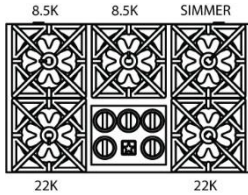

COOKTOPS RBCT SERIES

Model	Description	UMRP	MSRP
RBCT304BV2	4 Burners	$1,830	$2,150
RBCT365BV2	5 Burners	$2,350	$2,750
Stainless knobs are standard. Painted knob prices will apply for any other knob selected. Drop-in cooktops do not require a backguard. A wok ring is included with all RBCT units. Burners cannot be moved or upgraded.			
KNOB OPTIONS:			
Pricing for installed knobs. Refer to page 34 for additional custom knob pricing.			
PAINT-STD RAL KNOB	Standard 190 RAL Colors	$80 ea	$95 ea
TRIM OPTIONS:			
PLATED-CKTP24-30	Brass, Copper, Chrome, Ant. Brass, Brushed Brass, Ant. Copper, Brushed Copper, Oil Rubbed Bronze, Satin Nickel & Pewter	$425	$500
PLATED-CKTP36		$635	$750
ADDITIONAL CUSTOMIZATION & ACCESSORY OPTIONS:			
Page 34: Knob color options, Plated trim options & Accessories			

RBCT365V2

FEATURES:

- 22,000 BTU UltraNova™ burners & 15,000 BTU Nova™ burners
- Precise 130° simmer burner
- Full motion grates
- Stainless steel knobs and available customization
- Enhanced compatibility with BlueStar Electric Wall Oven