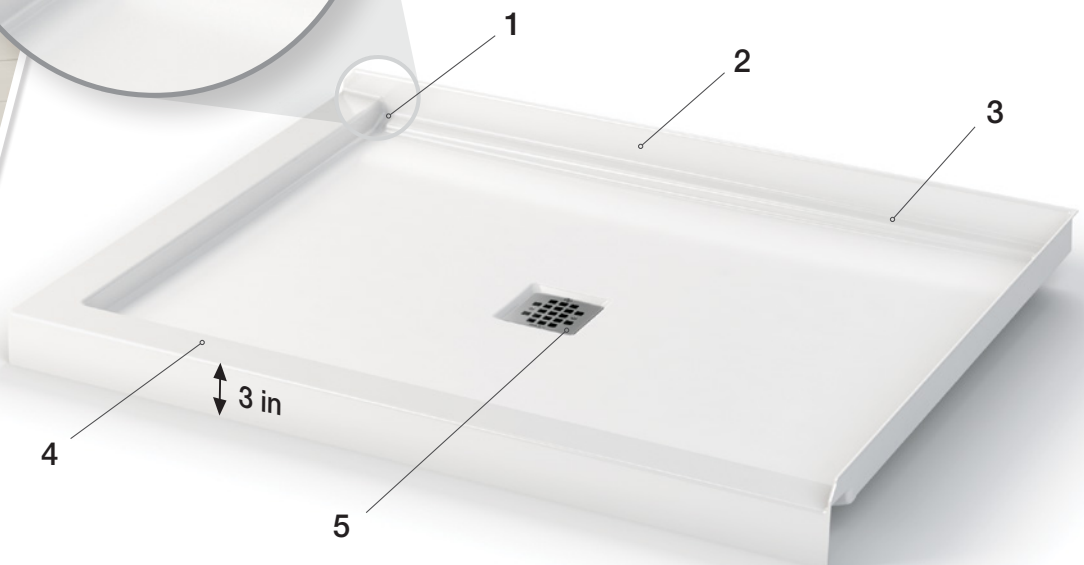

B3X Shower Base

The base that forgives

Our new B3X shower base is sure to bring you peace of mind with its multiple integrated water management features that help reduce the risk of water infiltration.

AVAILABLE SIZES AND CONFIGURATIONS

48" x 36" and 60" x 36"

Alcove or Corner installation

AVAILABLE STANDARD COLORS

White (001), Bone (004), Biscuit (007)

OPTIONS

PVC drain - Available in Chrome (084)

B3X 4836 corner base
with Luminescence door

Integrated water management features:

1. Integrated weep holes – designed to prevent water accumulation behind the wall
2. Higher flange (2½ in.) - creates greater barrier to avoid water infiltration
3. Lower and narrower side decks - less water collection
4. Threshold (3¼ in.) - compatible with multiple MAAX shower doors
5. ABS Square center drain - included

B3X Bases

48" x 36" x 3" - Acrylic

60" x 36" x 3" - Acrylic

 [Installation guide](#) 

- 3 1/4 in. threshold acrylic shower base with square center drain
- Optimized floor design improving showering space
- 2 1/2 in. high tiling flanges to ensure watertightness
- Integrated weep holes -reduce the risk of water infiltration
- Smooth floor