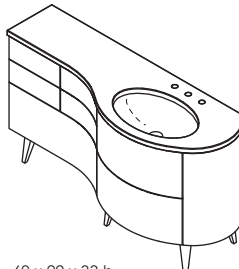

FLOU

Vanities available in all LACAVA wood finishes.
 Countertops available in all LACAVA stone finishes.
 Lavatories available in white porcelain.
 All dimensions are nominal.

36 x 22 x 33 h
MB135DX vanity
MB135TDX countertop
33S lavatory

36 x 22 x 33 h
MB135SX vanity
MB135TSX countertop
33S lavatory

43 x 22 x 33 h
MB130DX vanity
MB130TDX countertop
33LA lavatory

43 x 22 x 33 h
MB130SX vanity
MB130TSX countertop
33LA lavatory

48 x 22 x 33 h
MB125DX vanity
MB125TDX countertop
33LA lavatory

48 x 22 x 33 h
MB125SX vanity
MB125TSX countertop
33LA lavatory

60 x 22 x 33 h
MB123DX vanity
MB123TDX countertop
33LA lavatory

60 x 22 x 33 h
MB123SX vanity
MB123TSX countertop
33LA lavatory

77 x 22 x 33 h
MB120 vanity
MB120T countertop
33LA lavatory