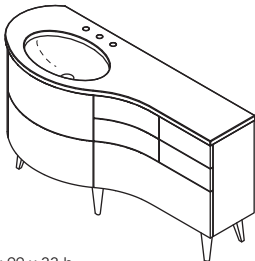

FLOU

Vanities available in all LACAVA wood finishes.
 Countertops available in all LACAVA stone finishes.
 Lavatories available in white porcelain.
 All dimensions are nominal.

36 x 22 x 33 h
MB135DX vanity
MB135TDX countertop
33S lavatory

36 x 22 x 33 h
MB135SX vanity
MB135TSX countertop
33S lavatory

43 x 22 x 33 h
MB130DX vanity
MB130TDX countertop
33LA lavatory

43 x 22 x 33 h
MB130SX vanity
MB130TSX countertop
33LA lavatory

48 x 22 x 33 h
MB125DX vanity
MB125TDX countertop
33LA lavatory

48 x 22 x 33 h
MB125SX vanity
MB125TSX countertop
33LA lavatory

60 x 22 x 33 h
MB123DX vanity
MB123TDX countertop
33LA lavatory

60 x 22 x 33 h
MB123SX vanity
MB123TSX countertop
33LA lavatory

77 x 22 x 33 h
MB120 vanity
MB120T countertop
33LA lavatory