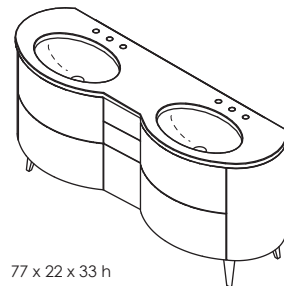

FLOU

Vanities available in all LACAVA wood finishes.
 Countertops available in all LACAVA stone finishes.
 Lavatories available in white porcelain.
 All dimensions are nominal.

36 x 22 x 33 h
MB135DX vanity
MB135TDX countertop
33S lavatory

36 x 22 x 33 h
MB135SX vanity
MB135TSX countertop
33S lavatory

43 x 22 x 33 h
MB130DX vanity
MB130TDX countertop
33LA lavatory

43 x 22 x 33 h
MB130SX vanity
MB130TSX countertop
33LA lavatory

48 x 22 x 33 h
MB125DX vanity
MB125TDX countertop
33LA lavatory

48 x 22 x 33 h
MB125SX vanity
MB125TSX countertop
33LA lavatory

60 x 22 x 33 h
MB123DX vanity
MB123TDX countertop
33LA lavatory

60 x 22 x 33 h
MB123SX vanity
MB123TSX countertop
33LA lavatory

77 x 22 x 33 h
MB120 vanity
MB120T countertop
33LA lavatory